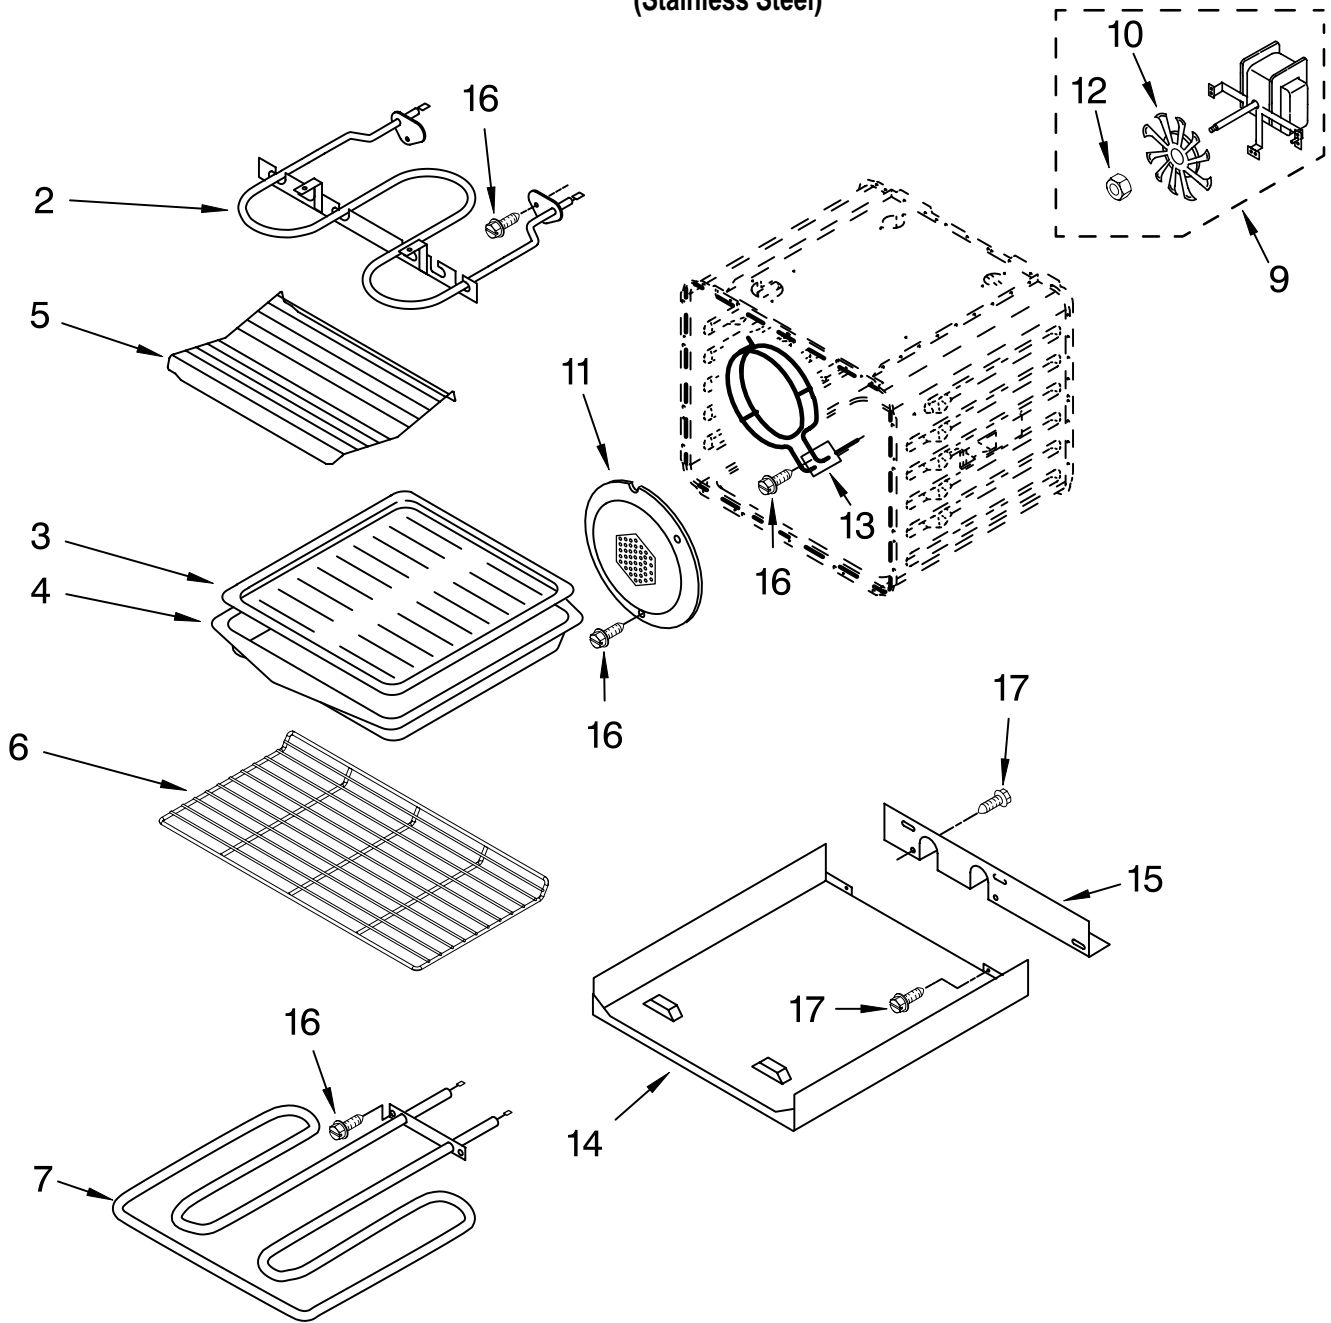

INTERNAL OVEN PARTS

For Model: KDRP767RSS00

(Stainless Steel)

Illus. No.	Part No.	DESCRIPTION
2	4456105	Element, Broil
3	4457277	Grill, Broiler
4	4457276	Pan, Broiler
5	3181534	Rack, Roasting
6	9759437	Rack, Oven
7	8300204	Element, Hidden Bake

Illus. No.	Part No.	DESCRIPTION
9	4451583	Motor, Convection
10	4452226	Blade, Fan
11	4448418	Cover, Fan
12	4452227	Nut
13	9762242	Element, Convection

Illus. No.	Part No.	DESCRIPTION
14	8300799	Tray, Hidden Bake
15	8300800	Cover, Access
16	4449154	Screw, 8-32 x .440
17	4449809	Screw, 8-18 x 3/8

FOR ORDERING INFORMATION REFER TO PARTS PRICE LIST