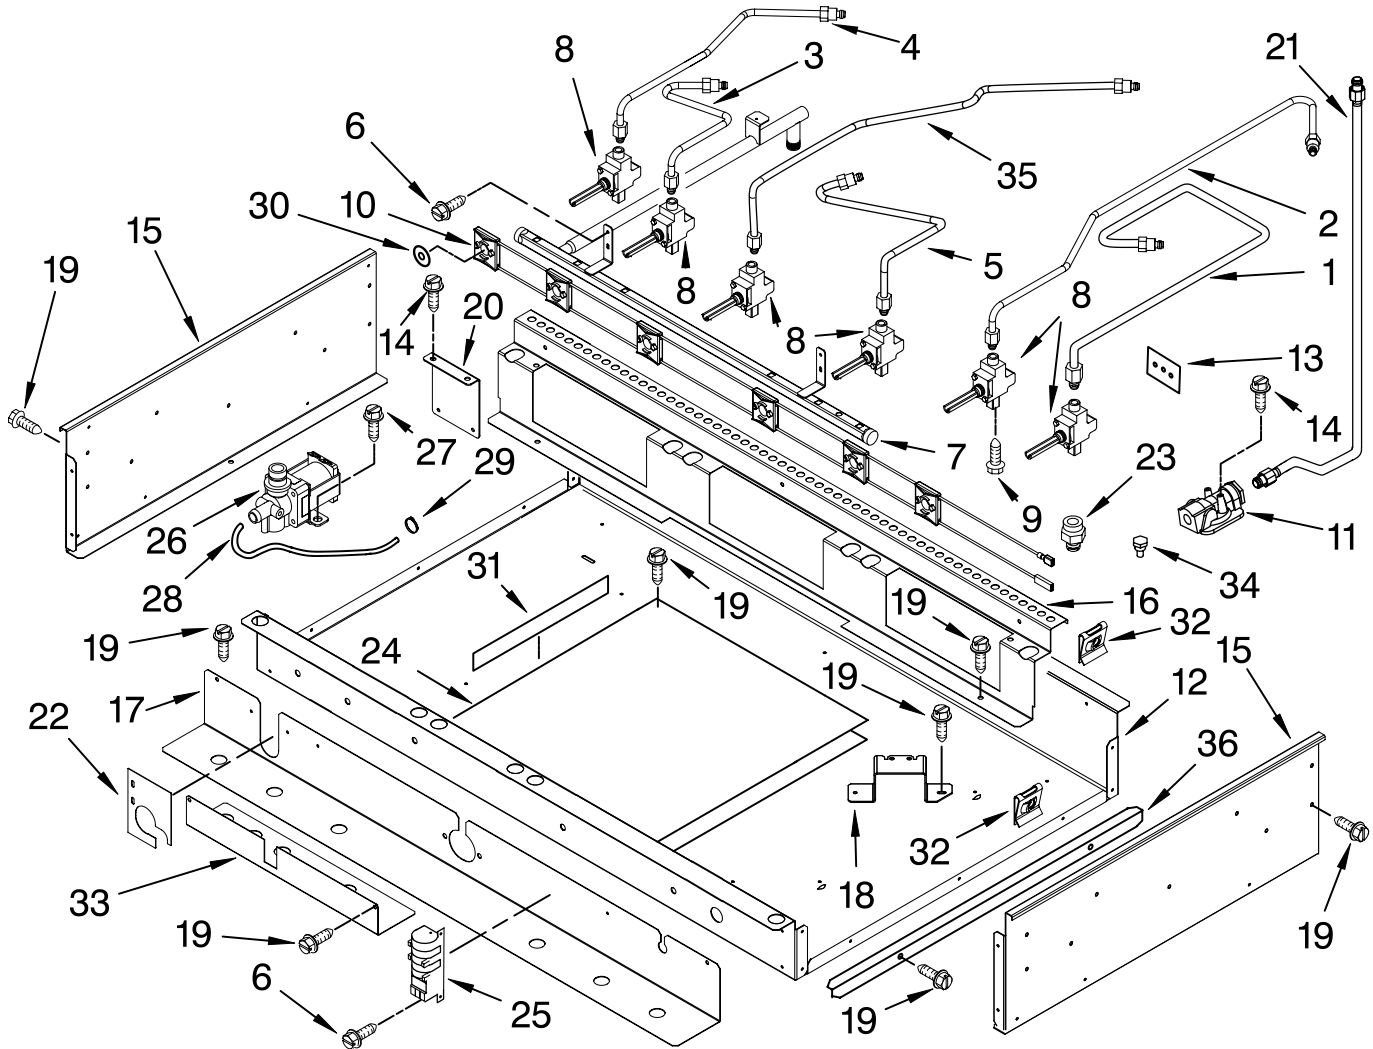

BURNER BOX AND MANIFOLD PARTS

For Model: KDRP767RSS00

(Stainless Steel)

Illus. No.	Part No.	DESCRIPTION
1	8300231	Tubing, Gas Burner – RF
2	8300230	Tubing, Gas Burner – RR
3	8300187	Tubing, Gas Burner – LF
4	8300188	Tubing, Gas Burner – LR
5	8300229	Tubing, Gas Burner – CF
6	3400843	Screw, 8–18 x 3/8
7	4457248	Manifold
8	4456818	Valve, Burner Turbi (4) (Bronze)
	4456816	Small (2) (Red)
9	8523704	Bolt, Gas Valve (6)
10	4456903	Burner Switch & Harness Assembly

Illus. No.	Part No.	DESCRIPTION
11	9759091	Pressure Regulator
12	9762135	Box, Burner
13	3192439	Seal, Switch
14	4449809	Screw, 8–18 x 3/8
15	8285607	Right Side
	8285606	Left Side
16	9759140	Support, Rear
17	9758987	Support, Cooktop
18	3192811	Bracket, Burner
19	3177991	Screw, 8–18 x 1/4
20	9758964	Bracket, Valve
21	8301252	Tube, Manifold
22	9762133	Cover, Manifold
23	4453116	1/2" Male
	4453115	1/2" Female

Illus. No.	Part No.	DESCRIPTION
24	8284964	Cover, Burner Box
25	8522427	Module, Spark
26	9761102	Valve, Overflow
27	3196184	Screw, 8–32
28	9761150	Hose (White) (Valve to Resrv'r)
29	9761147	Clamp
30	3191387	Seal, Switch
31	4453191	Seal, Panel
32	4167077	Nut (2)
33	8300216	Bracket, Panel Support
34	8284796	Plug, Manifold
35	8300232	Tubing, Gas Burner – CR
36	4454974	Rail, Support

FOR ORDERING INFORMATION REFER TO PARTS PRICE LIST