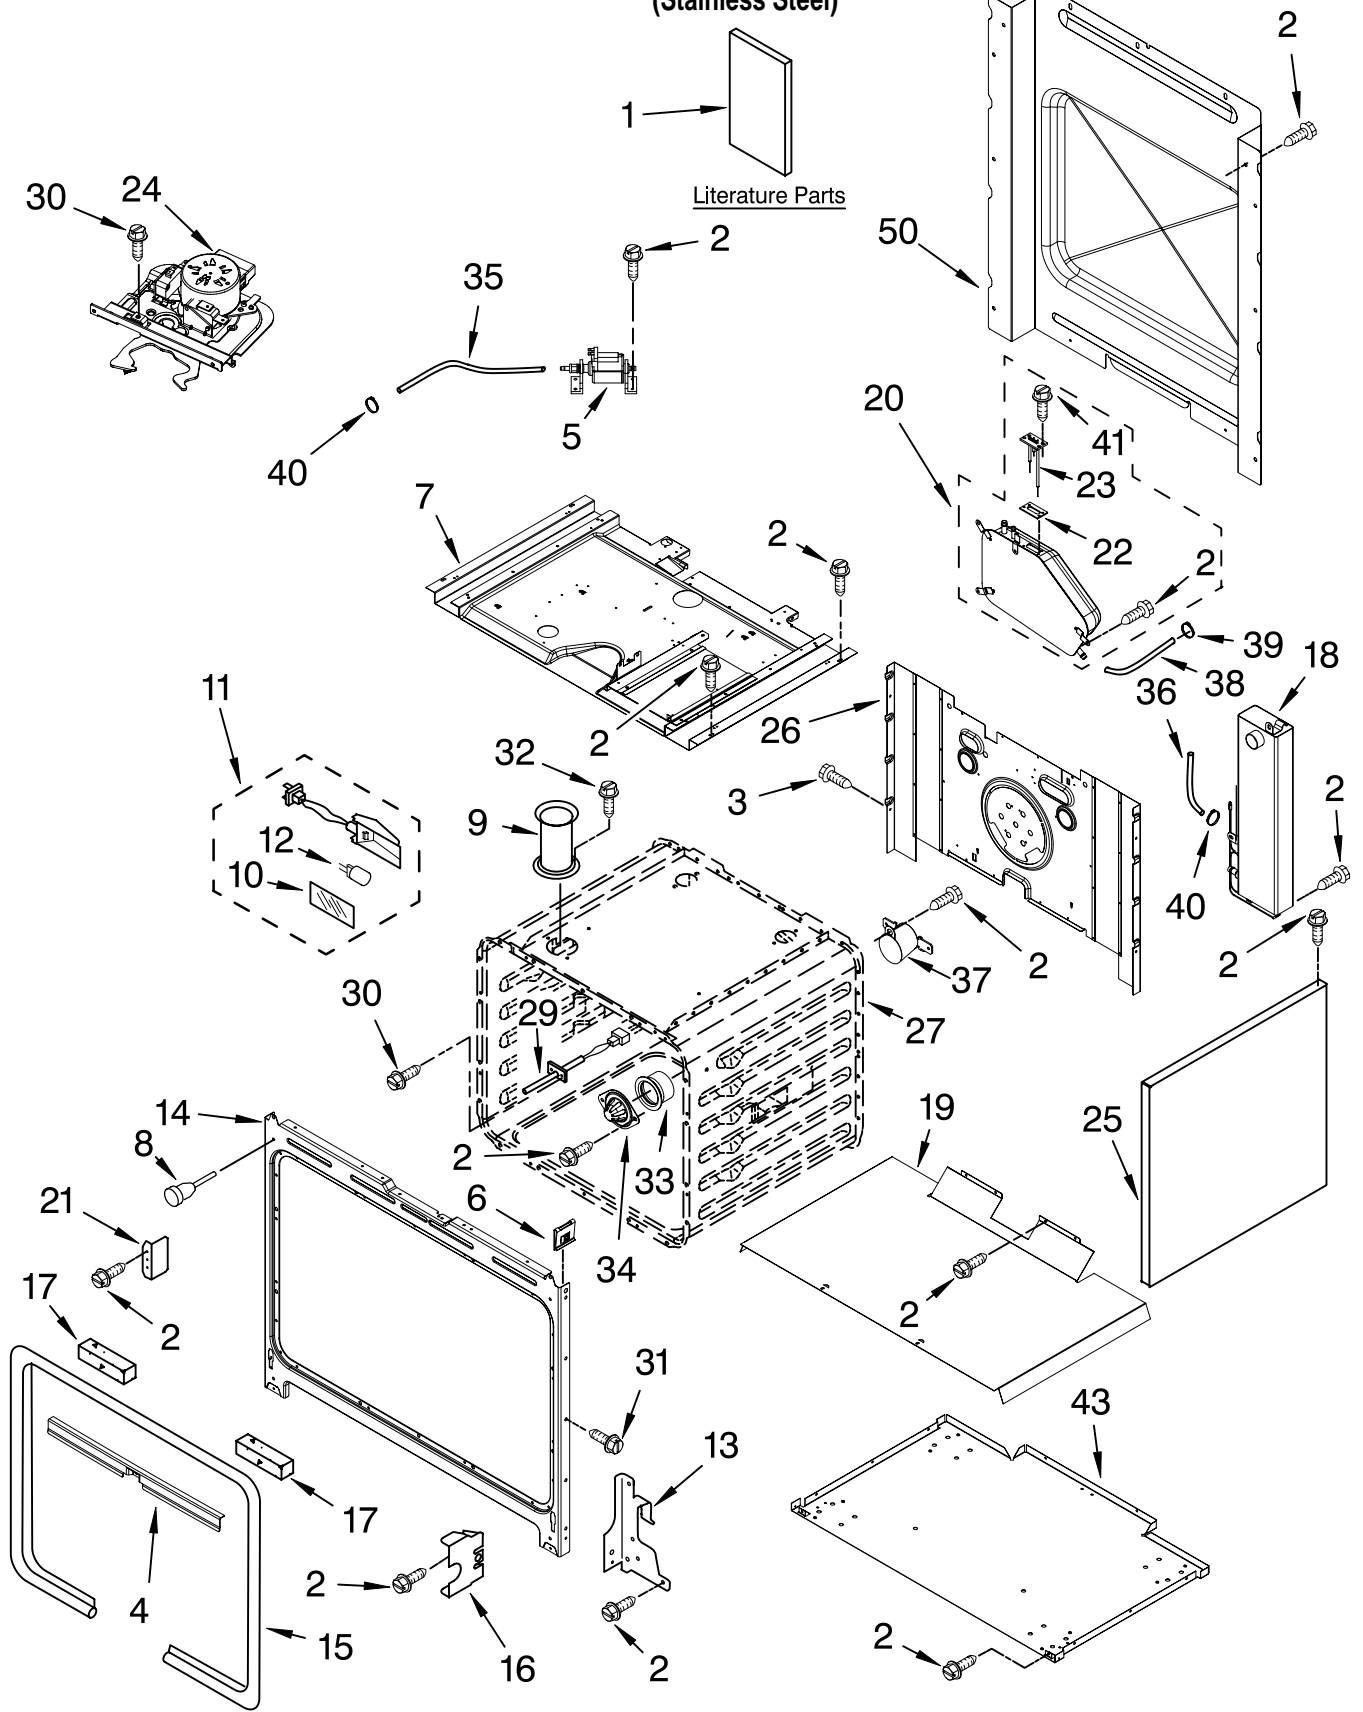

**OVEN PARTS**  
For Model: KDRP767RSS00  
(Stainless Steel)

36" KITCHENAID  
FREE STANDING RANGE  
DUAL FUEL STEAM

FOR ORDERING INFORMATION REFER TO PARTS PRICE LIST

# OVEN PARTS

For Model: KDRP767RSS00

(Stainless Steel)

Illus. No.	Part No.	DESCRIPTION	Illus. No.	Part No.	DESCRIPTION	Illus. No.	Part No.	DESCRIPTION
1		Literature Parts	14	9762238	Frame, Front	34	9758596	Cover, Orifice
	9758978	Installation Instructions	15	8300142	Gasket, Door			Boiler
	9761936	Use & Care Guide	16	4452152	Bracket, Mounting	35	9762138	Hose, (Blue) (Pump to Outlet)
	9758979	Tech Sheet	17	4452260	Spacer, Foam	36	9762139	Hose (Gray) (Boiler to Pump)
	9759441	Conversion Instructions	18	9758598	Boiler	37	4450249	Thermostat (TOD) (150c) SPST
	3191638	Safer Cooking Tips	19	8300184	Support, Insulation	38	9761154	Hose (Green) (Boil'r to Resv'r)
	9759133	Safer Cooking Tips	20	9761145	Reservoir (Includes Clamps)	39	9761147	Clamp
	9762575	Cook Book	21	4455510	Bracket, Support	40	9761146	Clamp
2	4449809	Screw, 8-18 x 3/8	22	9762243	Gasket, Sensor	41	9762844	Screw
3	4449743	Screw, 8-32 X 3/8	23	9761107	Sensor, Level	43	8300965	Base, Chassis
4	9758595	Retainer, Gasket	24	9762606	Latch, Motorized	50	9758583	Cover, Back
5	9761101	Pump, Drain (120v) (Includes Clamps)	25	4455641	Side, Chassis			
6	4450118	Nut, (U-Type Clip)	26	9761160	Back, Chassis			
7	9761161	Top, Chassis	27		Liner, Oven (Not serviceable)			
8	4448520	Bumper, Door	29	4455636	Sensor			
9	4452158	Tube, Vent	30	4449154	Screw, 8-32 x .440			
10	4452163	Lens, Light	31	4449040	Screw, 8-18 x 3/8			
11	4448972	Oven Light Assy	32	3196176	Screw (2)			
	4449748	Screw	33	9758597	Orifice, Boiler			
12	4452164	Bulb, Light						
13		Hinge Receiver						
	4455605	Left Hand						
	4455606	Right Hand						