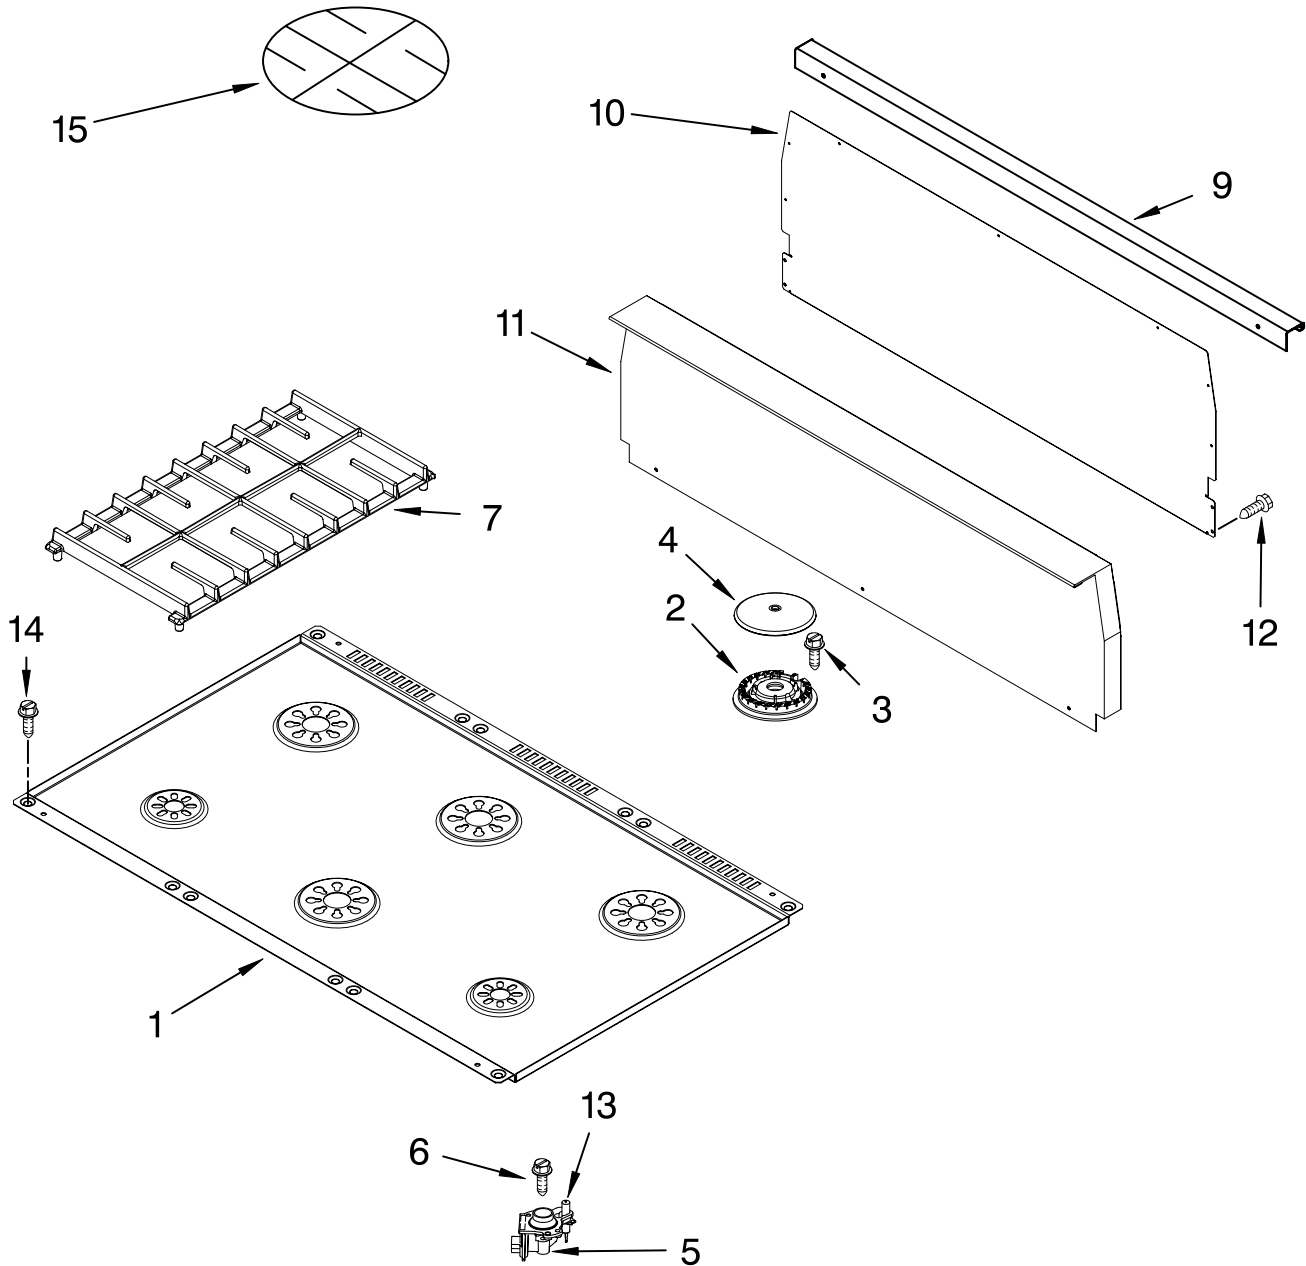

COOKTOP PARTS

For Model: KDRP767RSS00

(Stainless Steel)

Illus. No.	Part No.	DESCRIPTION
1	4456865	Cooktop
2	4455849	Burner Head
	4455979	Turbi (4)
	4455979	Auxi (6K) (2)
3	3368921	Screw, 7-18 x 3/4
4	4455243	Cap, Burner
	8284669	14k (4)
		6K (2)

Illus. No.	Part No.	DESCRIPTION
5	4456622	Orifice Holder (6) (Incl.Orifice & Ignitor)
6	3177991	Screw, 8-18 x 1/4
7	4457331	Grate, Burner (3)
9	4454962	Trim, Island

Illus. No.	Part No.	DESCRIPTION
10	9762603	Support, Backslash
11	9762605	Trim, Backslash
12	3400837	Screw, 8-18 x 3/8
13	9782116	Ignitor
14	4449743	Screw
15	4455109	Plate, Simmer

FOR ORDERING INFORMATION REFER TO PARTS PRICE LIST