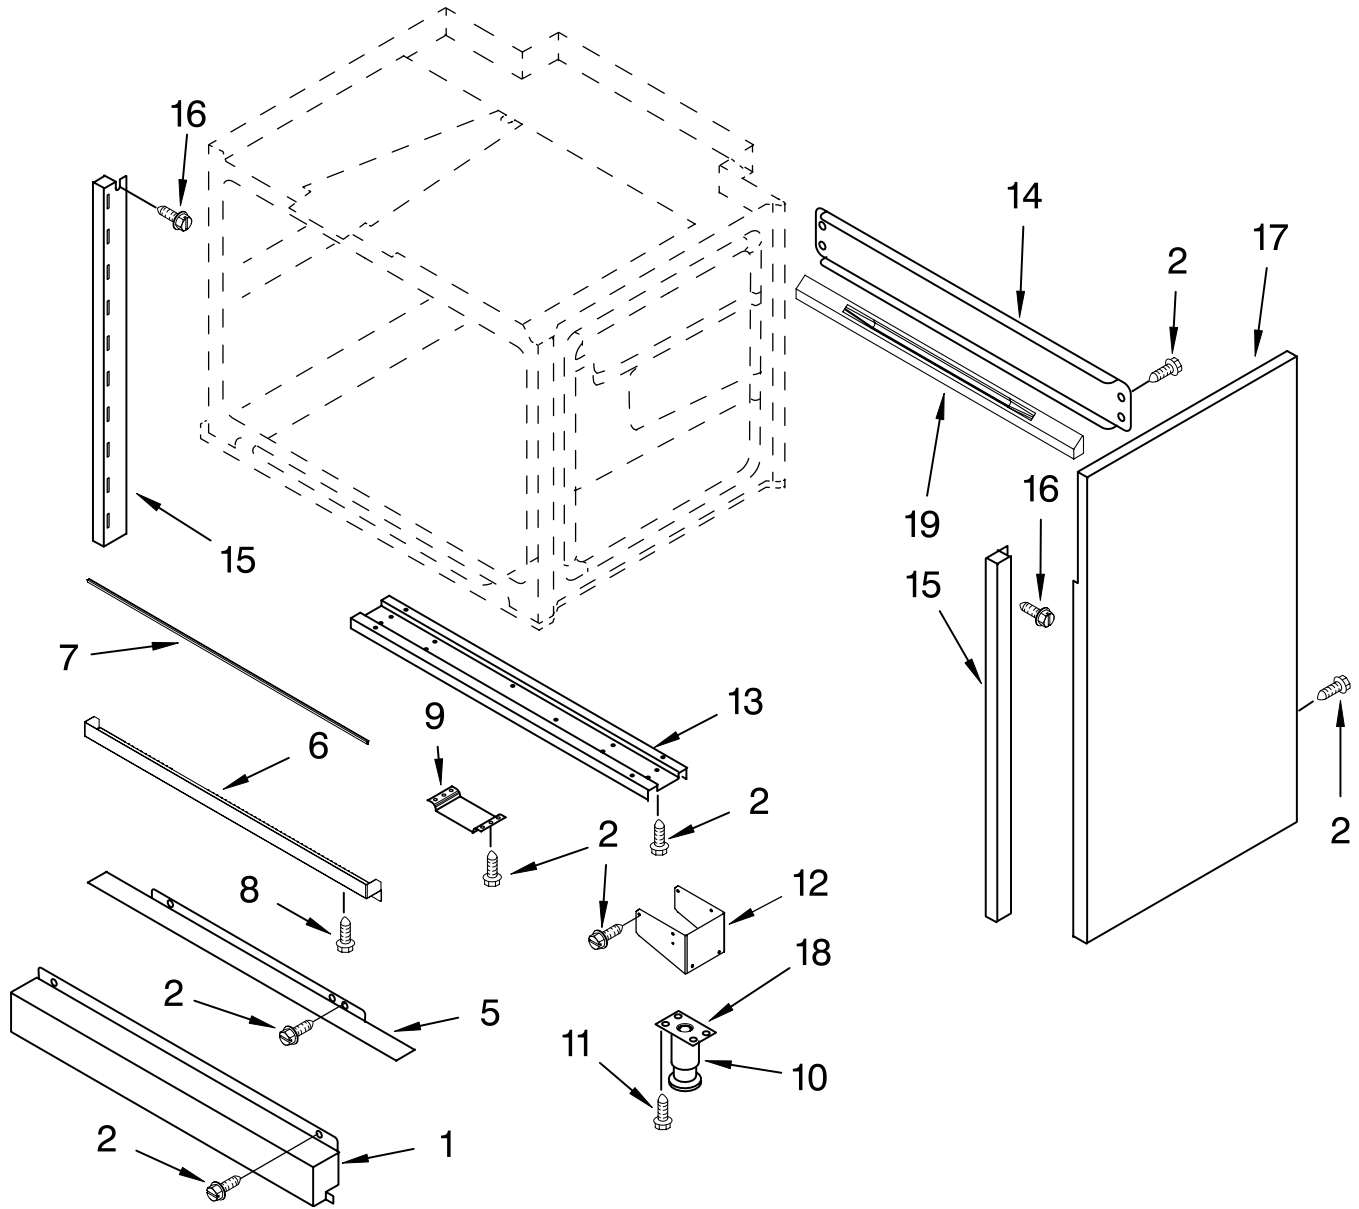

CHASSIS PARTS

For Model: KDRP767RSS00

(Stainless Steel)

Illus. No.	Part No.	DESCRIPTION
1	4452803	Vent, Bottom Lower
2	4449809	Screw, 8-18 x 3/8
5	4452801	Deflector, Center
6	9761914	Vent, Center
7	4453327	Gasket
8	3196537	Screw, 8-18 x 3/8
9	9759092	Bracket, Mounting Regulator

Illus. No.	Part No.	DESCRIPTION
10	9759117	Foot
11	3400518	Screw, 5/16-12 x 5/8
12	4455644	Gusset
13	4455648	Support, Channel
14	9760673	Brace, Rear

Illus. No.	Part No.	DESCRIPTION
15	4452804	Trim, Front Right Side
	4453205	Left Side
16	3400837	Screw, 8-18 x 3/8
17		Side Chassis
	9761934	Right Side
	9761933	Left Side
18	9759118	Plate
19	9762143	Tray, Drip

FOR ORDERING INFORMATION REFER TO PARTS PRICE LIST