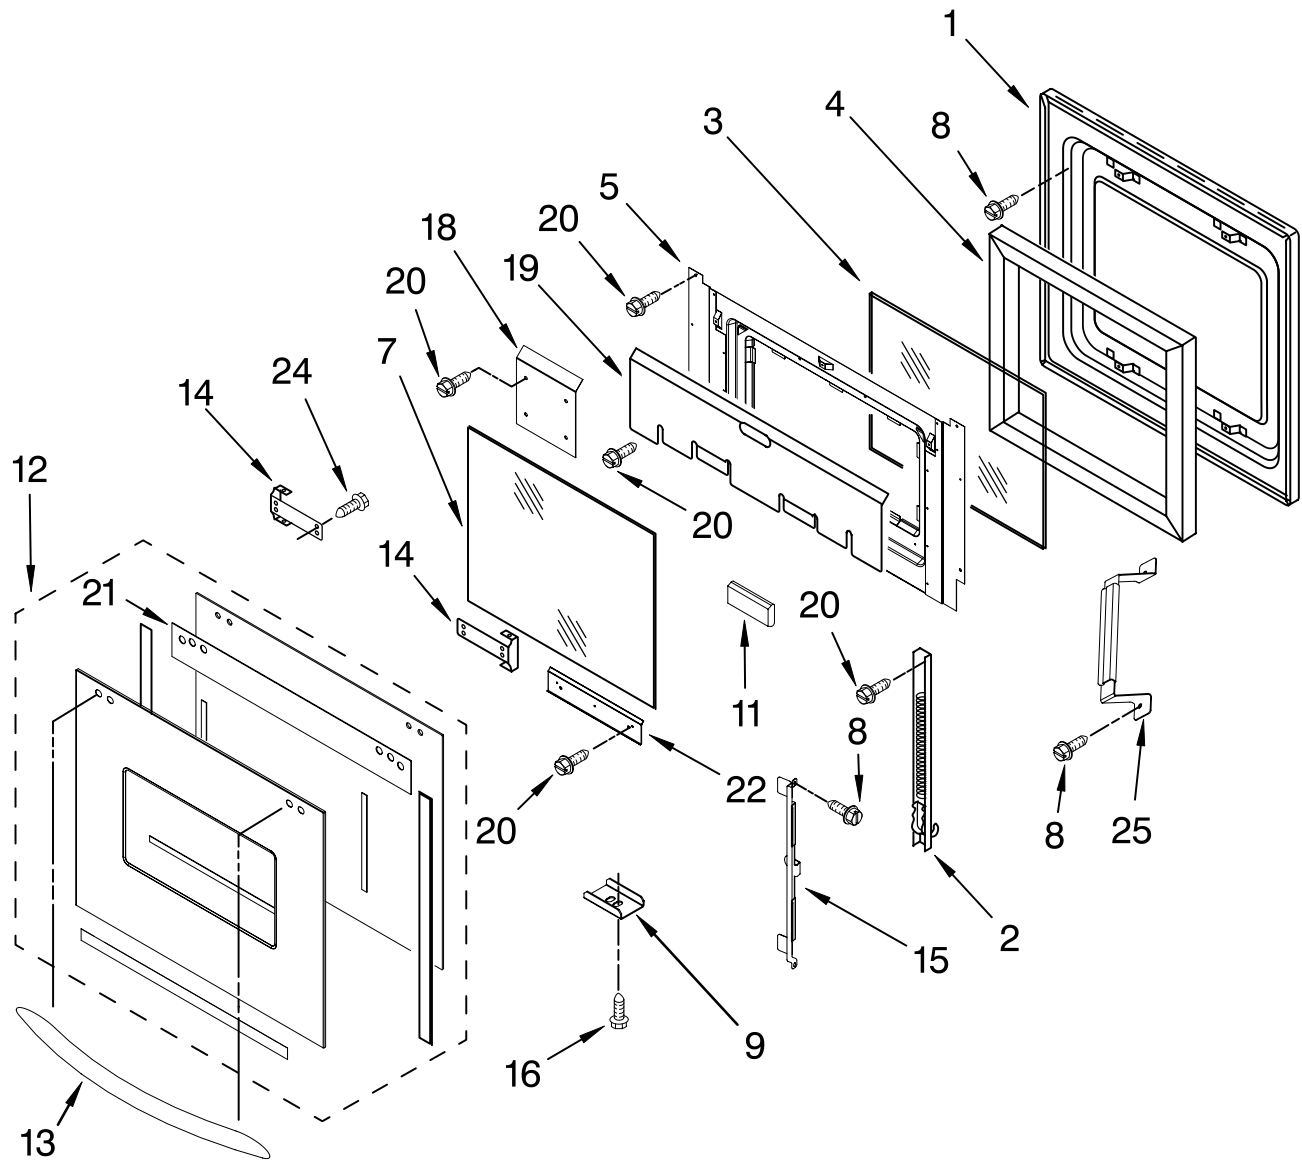

# OVEN DOOR PARTS

For Model: KDRP767RSS00

(Stainless Steel)

Illus. No.	Part No.	DESCRIPTION	Illus. No.	Part No.	DESCRIPTION	Illus. No.	Part No.	DESCRIPTION
1	8300152	Door Liner	9	9759634	Retainer, Glass	18	8301084	Shield, Top Heat (Addition) (2)
2	9760579	Hinge, Door R.Side	11	9759635	Spacer, Glass	19	8300971	Shield, Top Heat
	9760580	L.Side	12	8300162	Assy, Door Glass	20	4449809	Screw, 8-18 x 3/8
3	4449259	Glass, Inner	13	4455852	Door Handle	21	8300153	Seal, Door Top
4	8300797	Insulation, Door	14	4455803	Bracket, Handle Right Hand	22	9762144	Heat Shield (Btm)
5	8300190	Retainer, Glass		4455804	Left Hand	24	3196184	Screw, 8-32 x .548
7	4449263	Glass, Inner	15	8302092	Bracket(2nd Glass)	25	8302094	Bracket(3rd Glass)
8	4449743	Screw, 8-32 x 3/8	16	3400832	Screw, 8-18 x 3/8			