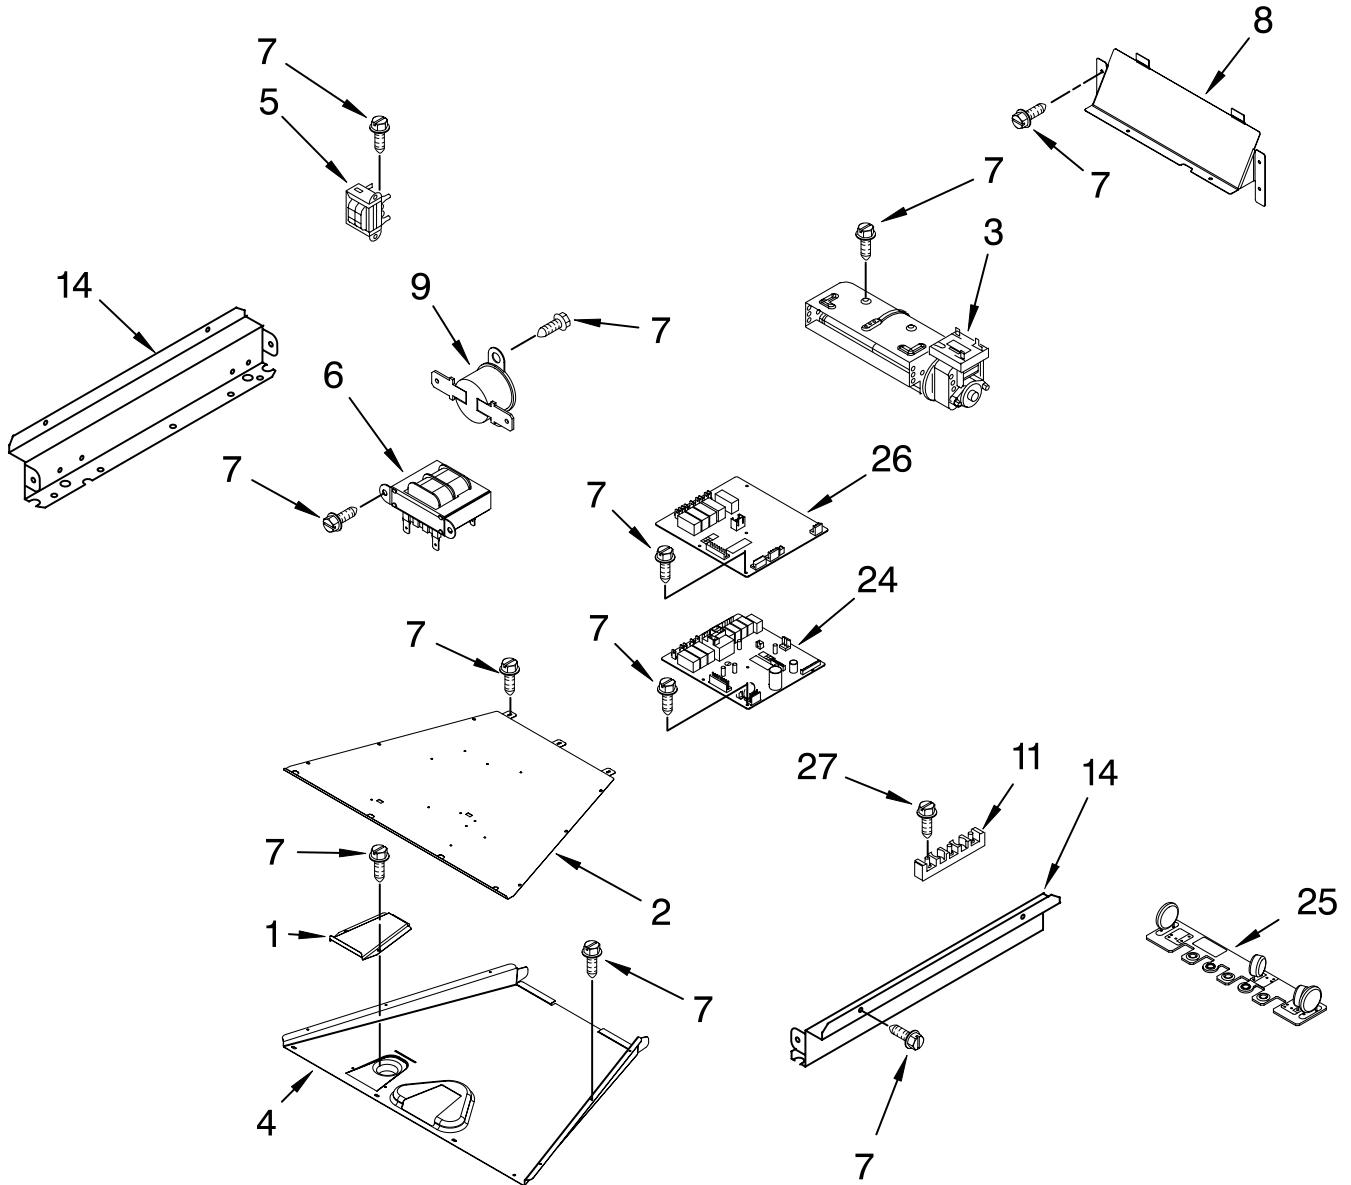

TOP VENTING PARTS

For Model: KDRP767RSS00
(Stainless Steel)

Illus. No.	Part No.	DESCRIPTION
1	9758955	Vent, Exhaust
2	9758954	Vent-Top
3	9759837	Blower 60MM
4	9758953	Vent-Bottom
5	4452104	Transformer, Light
6	8300642	Transformer, Control

Illus. No.	Part No.	DESCRIPTION
7	4449809	Screw, 8-18 x 3/8
8	9758956	Bracket, Blower
9	9758999	Fuse-Thermo 105c 15a/120vac
11	4449868	Block, Terminal

Illus. No.	Part No.	DESCRIPTION
14	4452442	Side, Control Top
24	9761156	Control, Taurus (Appliance Mngr)
25	8302143	Suppressor
26	9758985	Control, Steam
27	4450800	Screw, 8-32 x 3/8

FOR ORDERING INFORMATION REFER TO PARTS PRICE LIST