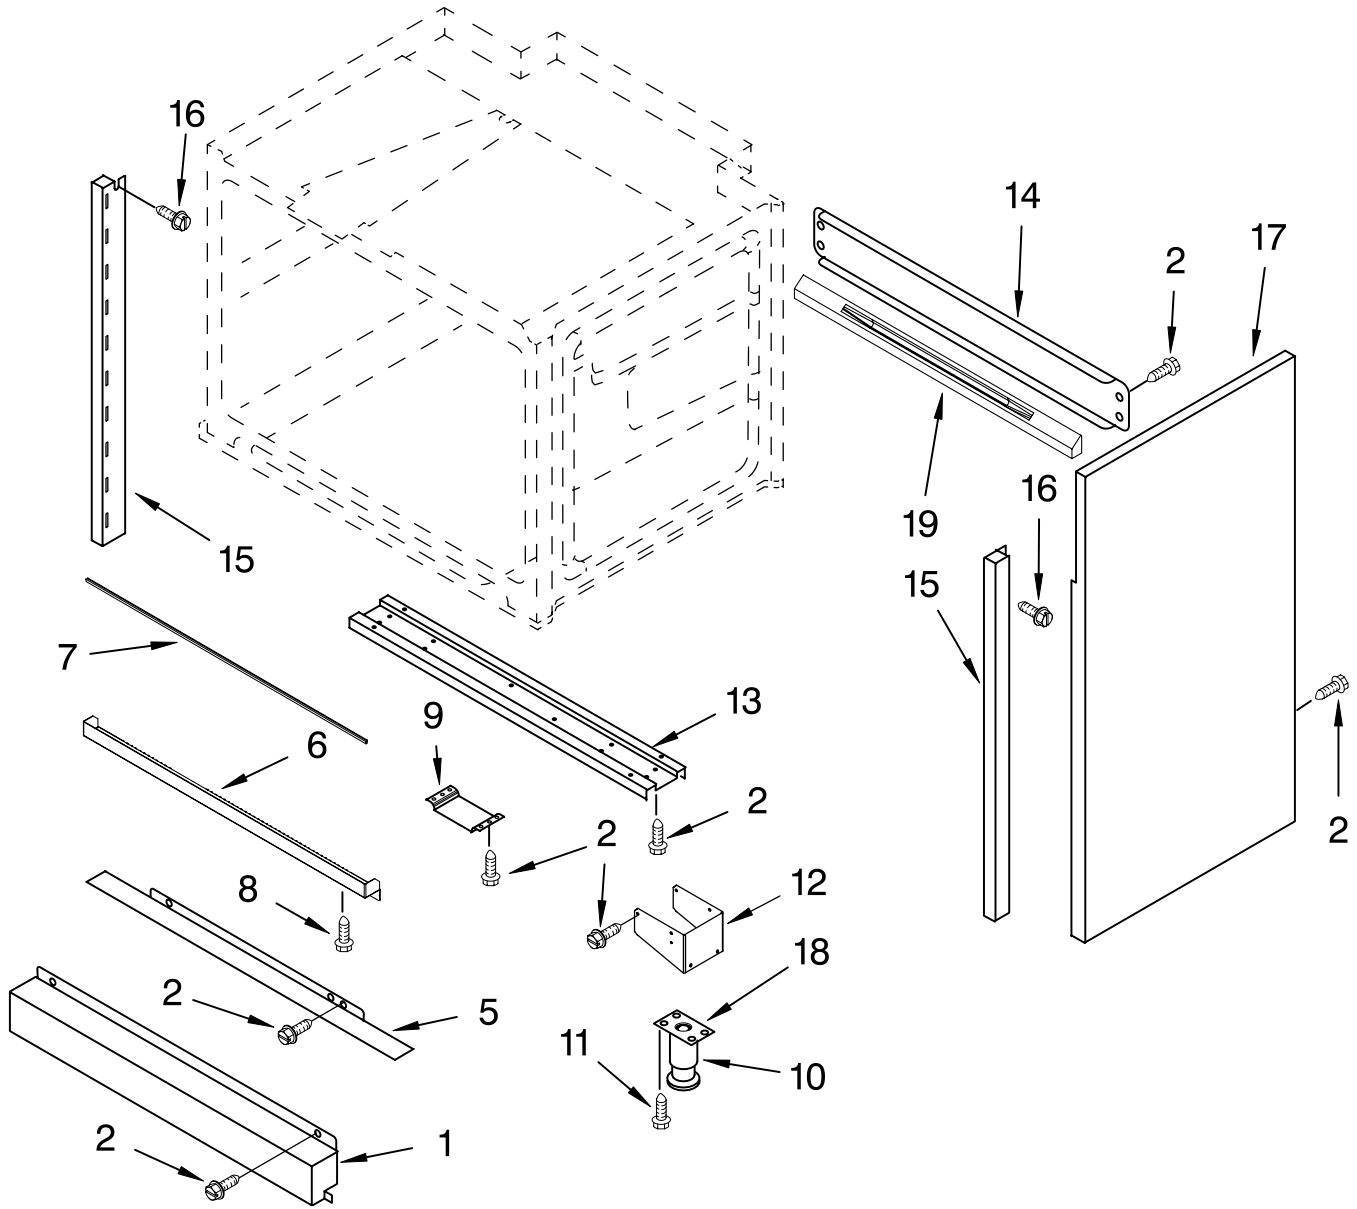

CHASSIS PARTS

For Model: KDRP767RSS01

(Stainless Steel)

Illus. No.	Part No.	DESCRIPTION
1	4452803	Vent, Bottom Lower
2	4449809	Screw, 8-18 x 3/8
5	4452801	Deflector, Center
6	9761914	Vent, Center
7	4453327	Gasket
8	3196537	Screw, 8-18 x 3/8
9	9759092	Bracket, Mounting Regulator

Illus. No.	Part No.	DESCRIPTION
10	9759117	Foot
11	3400518	Screw, 5/16-12 x 5/8
12	4455644	Gusset
13	4455648	Support, Channel
14	W10015720	Brace, Rear

Illus. No.	Part No.	DESCRIPTION
15	4452804	Trim, Front Right Side
	4453205	Left Side
16	3400837	Screw, 8-18 x 3/8
17		Side Chassis
	9761934	Right Side
	9761933	Left Side
18	9759118	Plate
19	9762143	Tray, Drip

FOR ORDERING INFORMATION REFER TO PARTS PRICE LIST