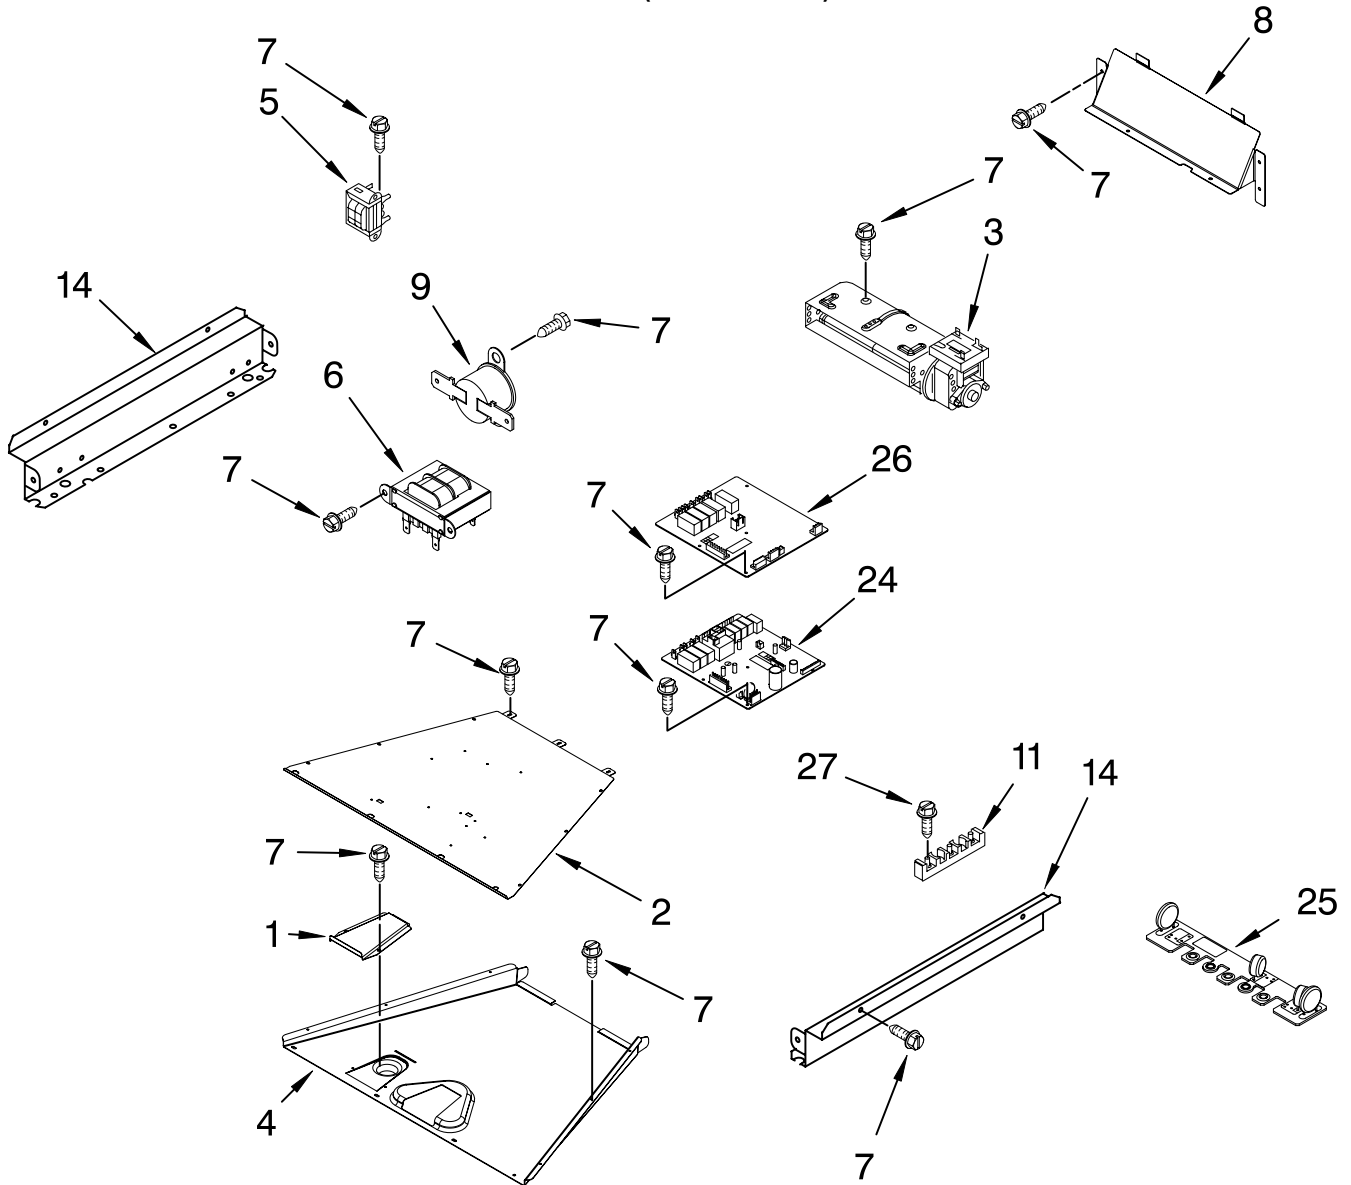

TOP VENTING PARTS

For Model: KDRP767RSS01

(Stainless Steel)

Illus. No.	Part No.	DESCRIPTION
1	9758955	Vent, Exhaust
2	9758954	Vent-Top
3	9759837	Blower 60MM
4	9758953	Vent-Bottom
5	4452104	Transformer, Light
6	8300642	Transformer, Control

Illus. No.	Part No.	DESCRIPTION
7	4449809	Screw, 8-18 x 3/8
8	9758956	Bracket, Blower
9	9758999	Fuse-Thermo 105c 15a/120vac
11	4449868	Block, Terminal

Illus. No.	Part No.	DESCRIPTION
14	4452442	Side, Control Top
24	9761156	Control, Taurus (Appliance Mngr)
25	8302143	Suppressor
26	9758985	Control, Steam
27	4450800	Screw, 8-32 x 3/8

FOR ORDERING INFORMATION REFER TO PARTS PRICE LIST