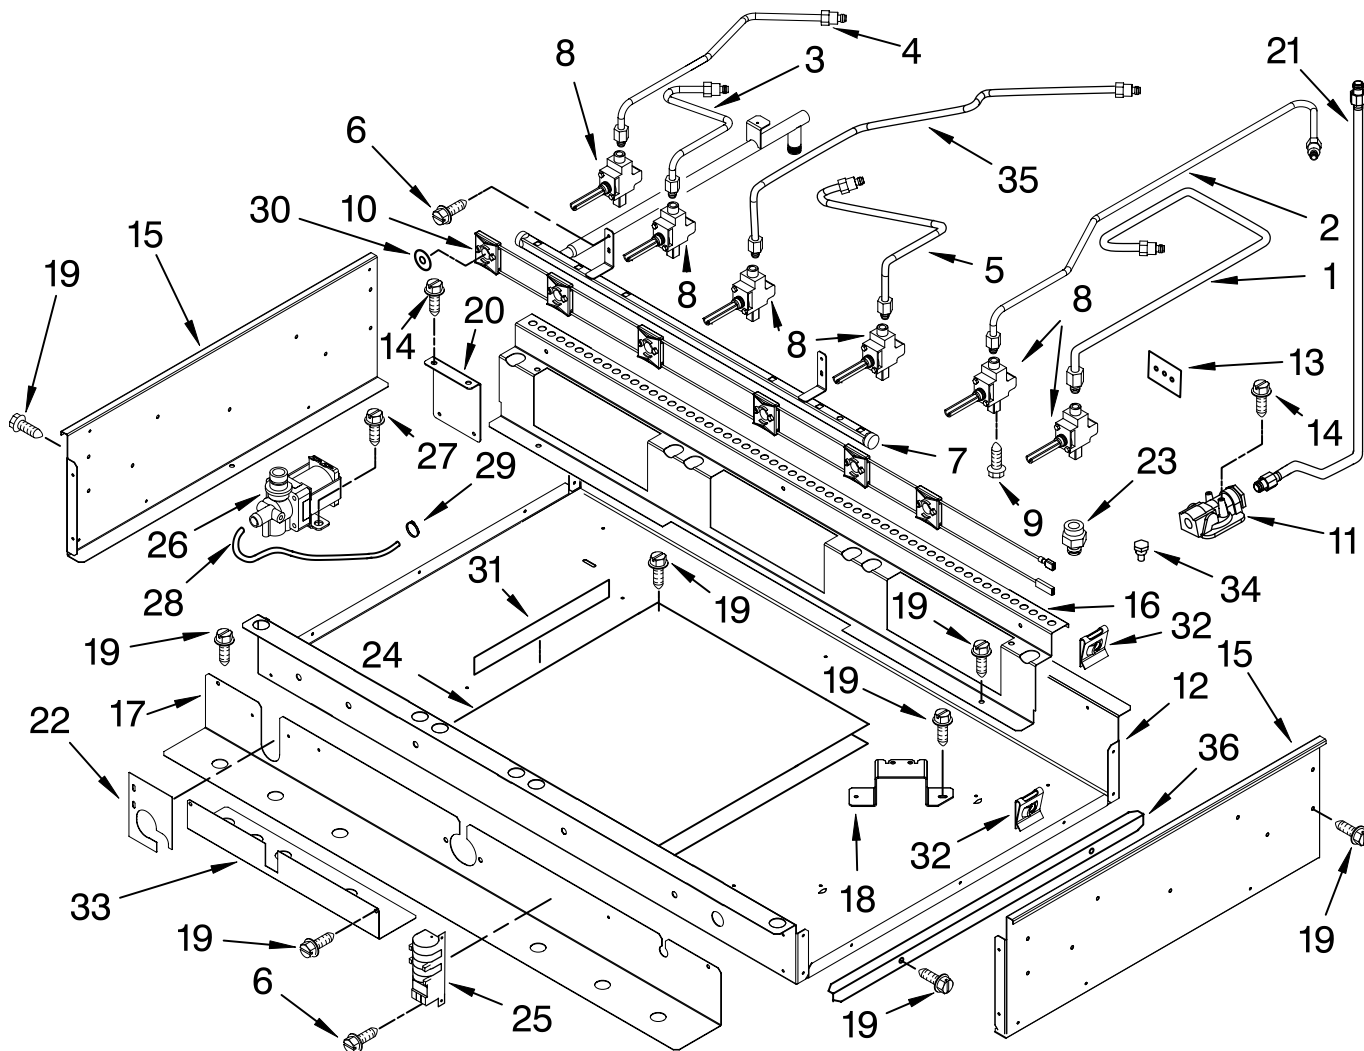

BURNER BOX AND MANIFOLD PARTS

For Model: KDRP767RSS01

(Stainless Steel)

Illus. No.	Part No.	DESCRIPTION
1	8300231	Tubing, Gas Burner - RF
2	8300230	Tubing, Gas Burner - RR
3	8300187	Tubing, Gas Burner - LF
4	8300188	Tubing, Gas Burner - LR
5	8300229	Tubing, Gas Burner - CF
6	3400843	Screw, 8-18 x 3/8
7	4457248	Manifold
8	4456818	Valve, Burner Turbi (4) (Bronze)
	4456816	Small (2) (Red)
9	8523704	Bolt, Gas Valve (6)

Illus. No.	Part No.	DESCRIPTION
10	4456903	Burner Switch & Harness Assembly
11	9759091	Pressure Regulator
12	9762135	Box, Burner
13	3192439	Seal, Switch
14	4449809	Screw, 8-18 x 3/8
15	8285607	Right Side
	8285606	Left Side
16	9759140	Support, Rear
17	9758987	Support, Cooktop
18	3192811	Bracket, Burner
19	3177991	Screw, 8-18 x 1/4
20	9758964	Bracket, Valve
21	8301252	Tube, Manifold
22	9762133	Cover, Manifold
23	4453116	Adaptr, Compression 1/2" Male
	4453115	1/2" Female

Illus. No.	Part No.	DESCRIPTION
24	8284964	Cover, Burner Box
25	8522427	Module, Spark
26	9761102	Valve, Overflow
27	3196184	Screw, 8-32
28	9761150	Hose (White) (Valve to Resrv'r)
29	9761147	Clamp
30	3191387	Seal, Switch
31	4453191	Seal, Panel
32	4167077	Nut (2)
33	8300216	Bracket, Panel Support
34	8284796	Plug, Manifold
35	8300232	Tubing, Gas Burner - CR
36	4454974	Rail, Support

FOR ORDERING INFORMATION REFER TO PARTS PRICE LIST