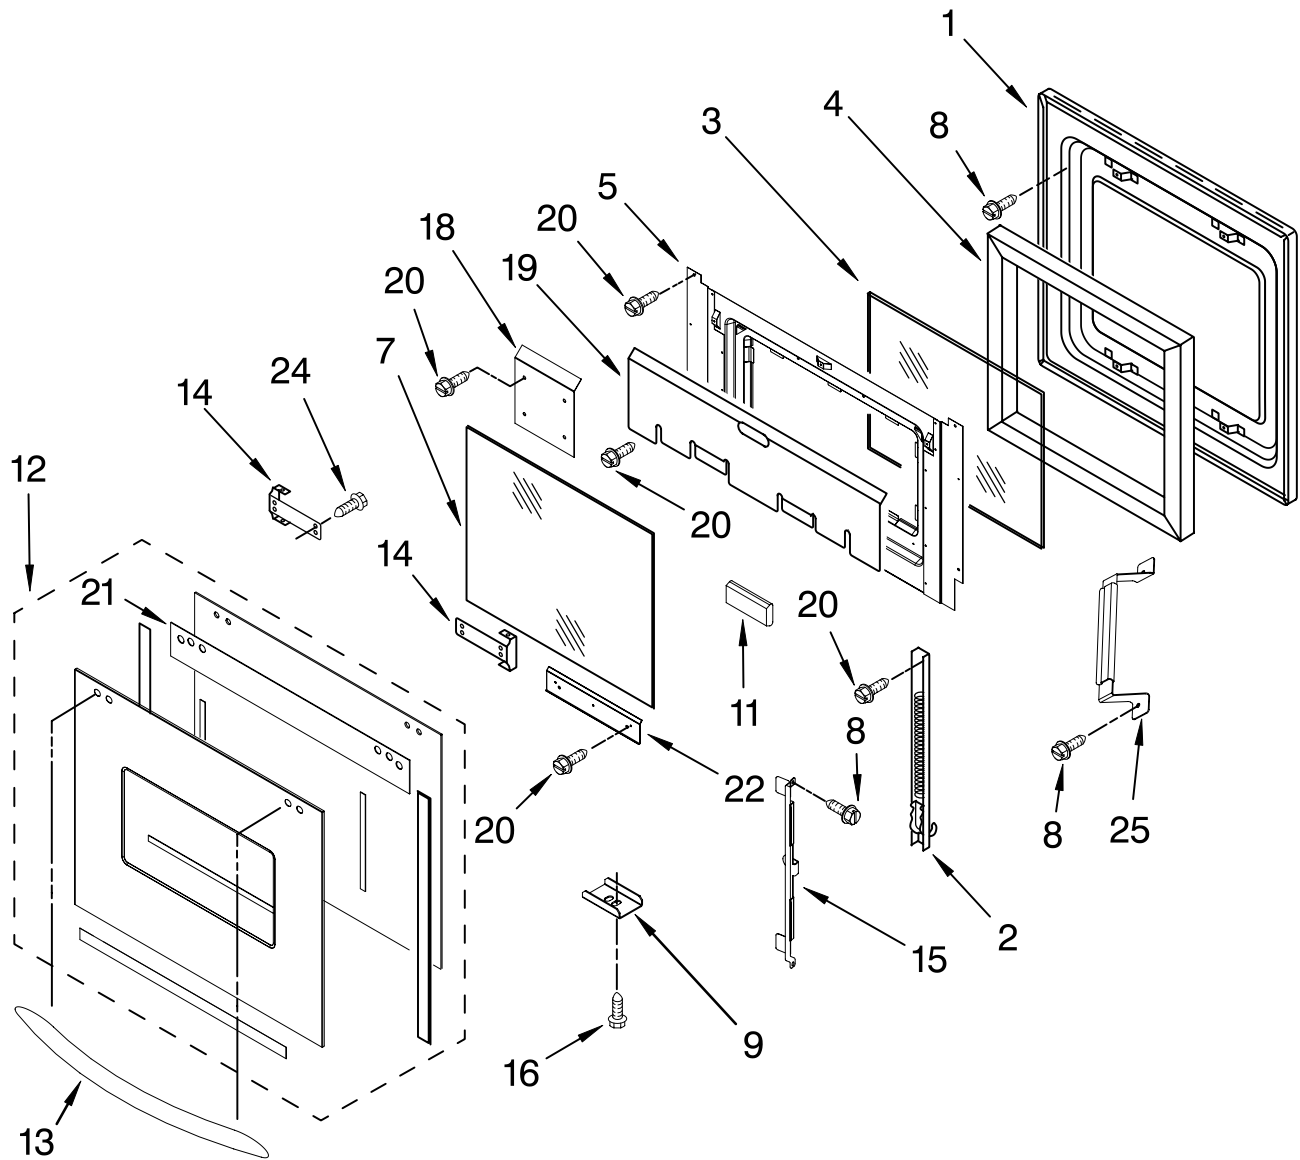

**FOLLOWING PARTS
NOT ILLUSTRATED**

INSULATION

8300158	Insulation, Wrap
8300159	Insulation, Back

FOR ORDERING INFORMATION REFER TO PARTS PRICE LIST

OVEN DOOR PARTS

For Model: KDRP767RSS01

(Stainless Steel)

Illus. No.	Part No.	DESCRIPTION
1	8300152	Door Liner
2	9760579	Hinge, Door R.Side
	9760580	L.Side
3	4449259	Glass, Inner
4	8300797	Insulation, Door
5	8300190	Retainer, Glass
7	4449263	Glass, Inner
8	4449743	Screw, 8-32 x 3/8