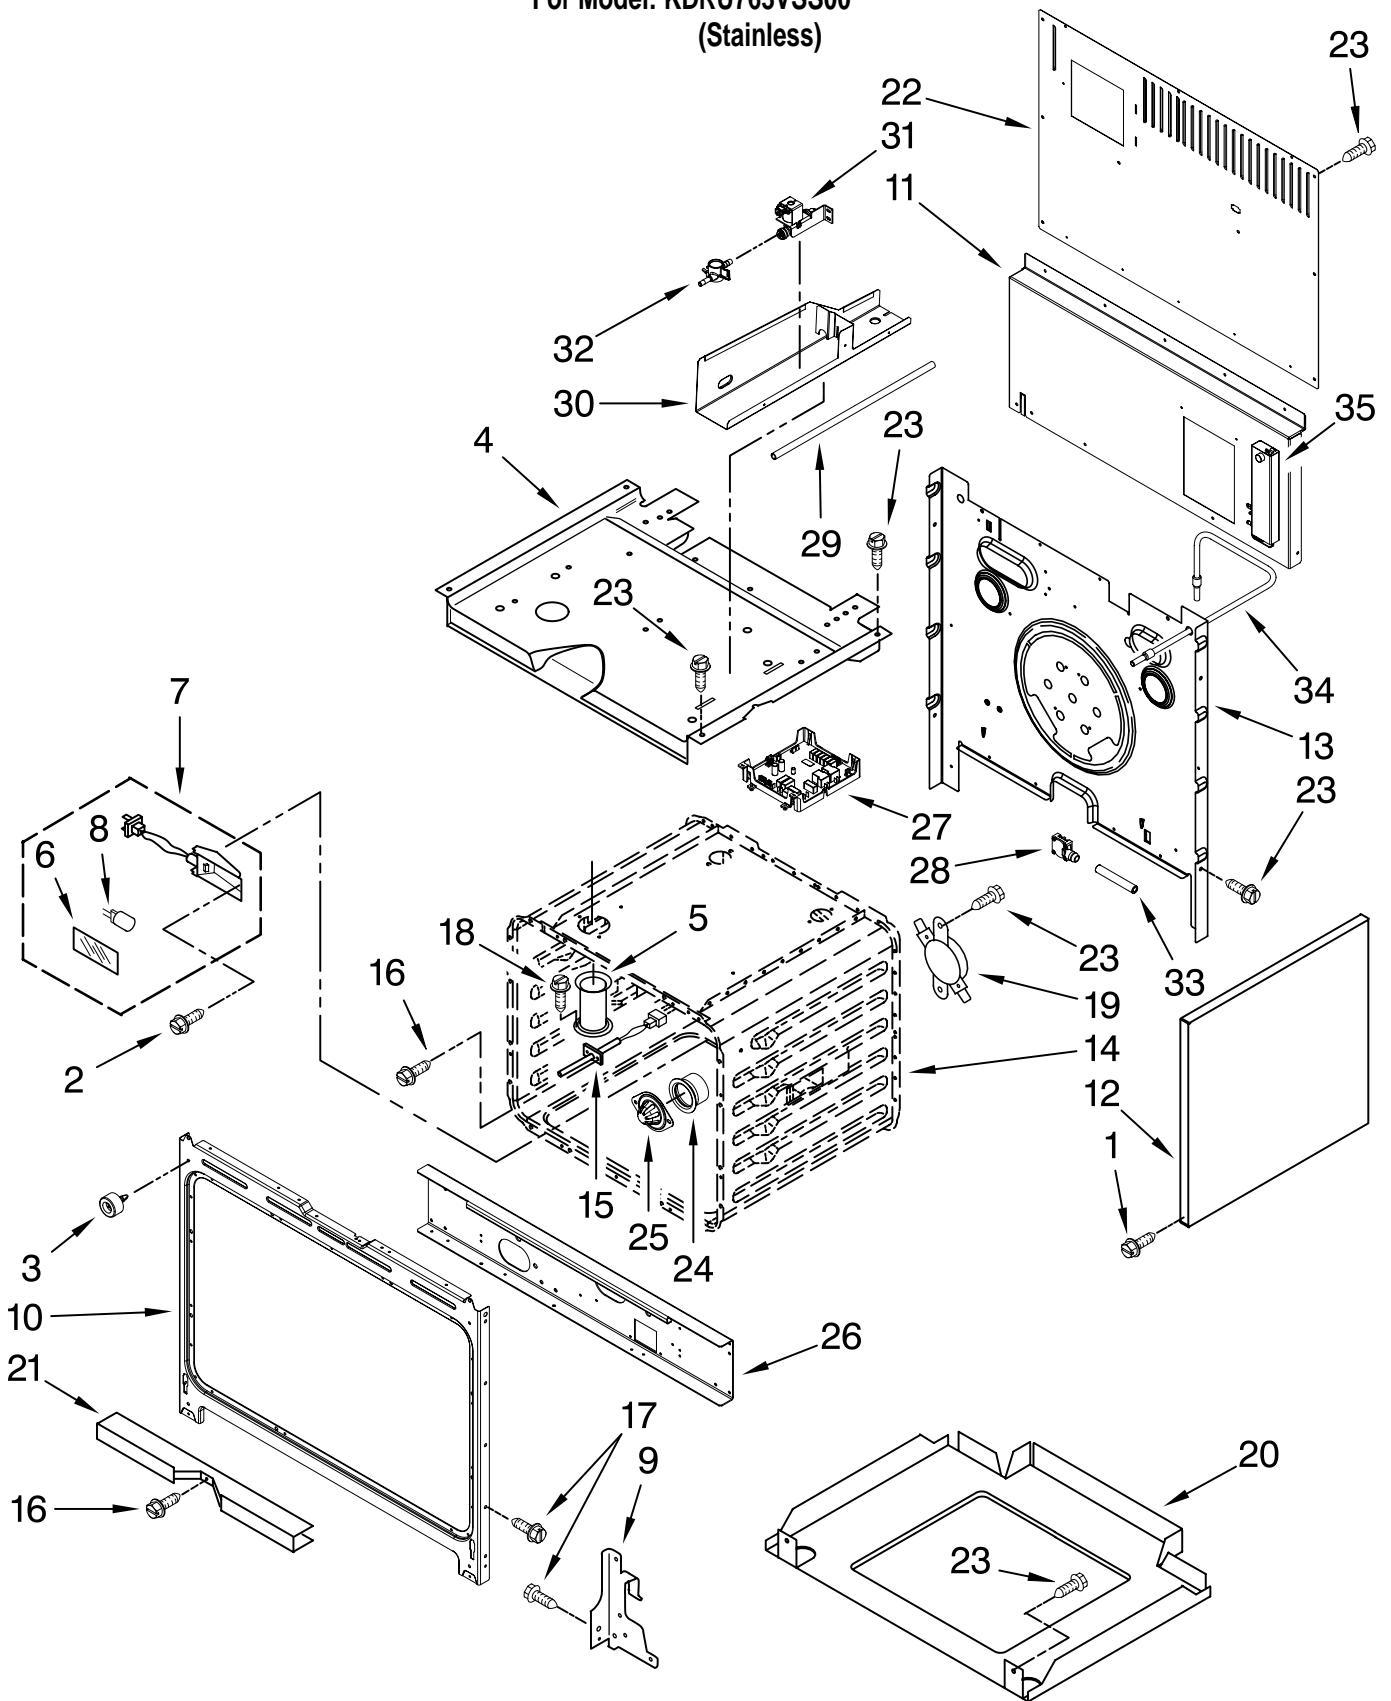

OVEN PARTS

For Model: KDRU763VSS00
(Stainless)

FOR ORDERING INFORMATION REFER TO PARTS PRICE LIST

OVEN PARTS

For Model: KDRU763VSS00

(Stainless)

Illus. No.	Part No.	DESCRIPTION
1	4449743	Screw
2	4449748	Screw
3	W10105790	Assembly, Bumper
4	W10267896	Top, Chassis
5	W10288061	Tube, Vent
6	W10169756	Lens, Light
7	W10009940	Oven Light Assy
8	W10169757	Bulb, Light
9		Hinge Receiver
	4455605	Left
	4455606	Right
10	W10160867	Frame, Front
11	W10145398	Panel, Back Bottom
12		Side, Chassis
	W10269205	Right
	W10269206	Left
13	W10273153	Back, Chassis
14		Liner, Oven (Not Serviced)
15	W10131825	Sensor
16	4449154	Screw
17	4449040	Screw
18	3196176	Screw
19	4449751	Thermostat (TOD)
20	W10235536	Base, Chassis
21	W10157511	Retainer, Gasket
22	W10269208	Panel, Back Top
23	7101P426-60	Screw
24	W10153096	Orifice, Boiler
25	9758597	Orifice, Boiler Slip Fit
26	W10269193	Support, Channel
27	W10116188	Appliance, Manager
28	W10194453	Switch, Pressure
29	W10076930	Hose, Transfer
30	W10160877	Enclosure, Steam Valve
31	W10111418	Valve, Solenoid
32	W10076760	Sensor, Conductivity
33	W10116067	Hose, Silicone
34	W10160828	Tube, Copper Steam
35	9758598	Assembly, Boiler

FOLLOWING PARTS NOT ILLUSTRATED

INSULATION

Steam Valve
8300158 Insulation, Wrap
W10145746 Insulation, Back

FOR ORDERING INFORMATION REFER TO PARTS PRICE LIST