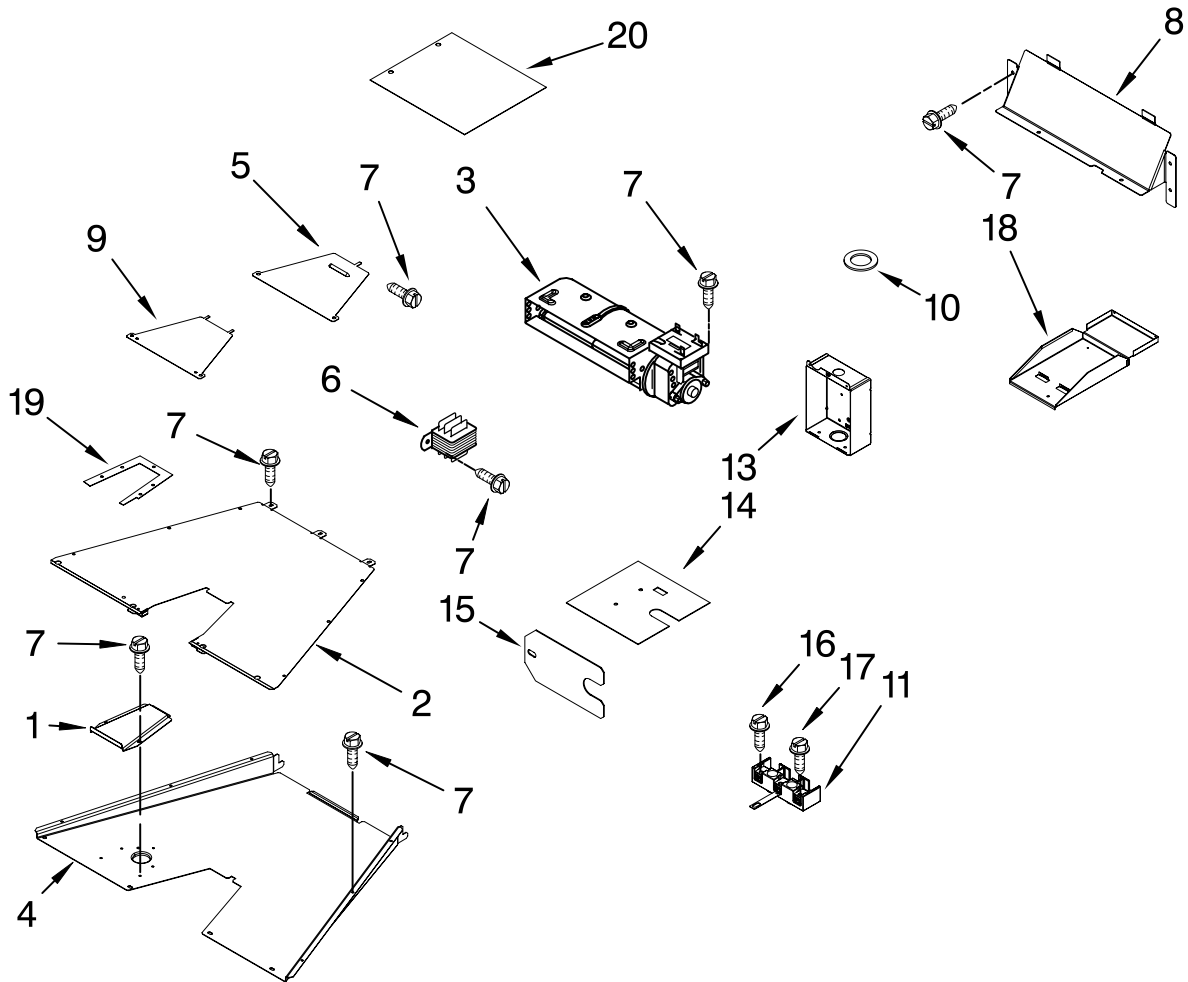

TOP VENTING PARTS

For Model: KDRU763VSS00

(Stainless)

Illus. No.	Part No.	DESCRIPTION
1	W10246075	Slope, Exhaust Vent
2	W10160896	Vent, Cooling Top
3	W10245511	Blower
4	W10246078	Vent-Bottom
5	W10160875	Plate, Cooling Latch
6	9762885	Transformer, Control

Illus. No.	Part No.	DESCRIPTION
7	7101P426-60	Screw
8	W10160844	Bracket, Blower
9	W10160858	Cover, Latch
10	W10270396	Chimney Seal
11	9761958	Block, Terminal
13	W10115858	Box, Terminal

Illus. No.	Part No.	DESCRIPTION
14	9759721	Insulator, Terminal Box
15	W10269198	Cover, Channel
16	3196163	Screw
17	7101P460-60	Screw
18	W10249337	Support, Control
19	W10270397	Seal, Foam
20	W10239444	Seal, Control

FOR ORDERING INFORMATION REFER TO PARTS PRICE LIST