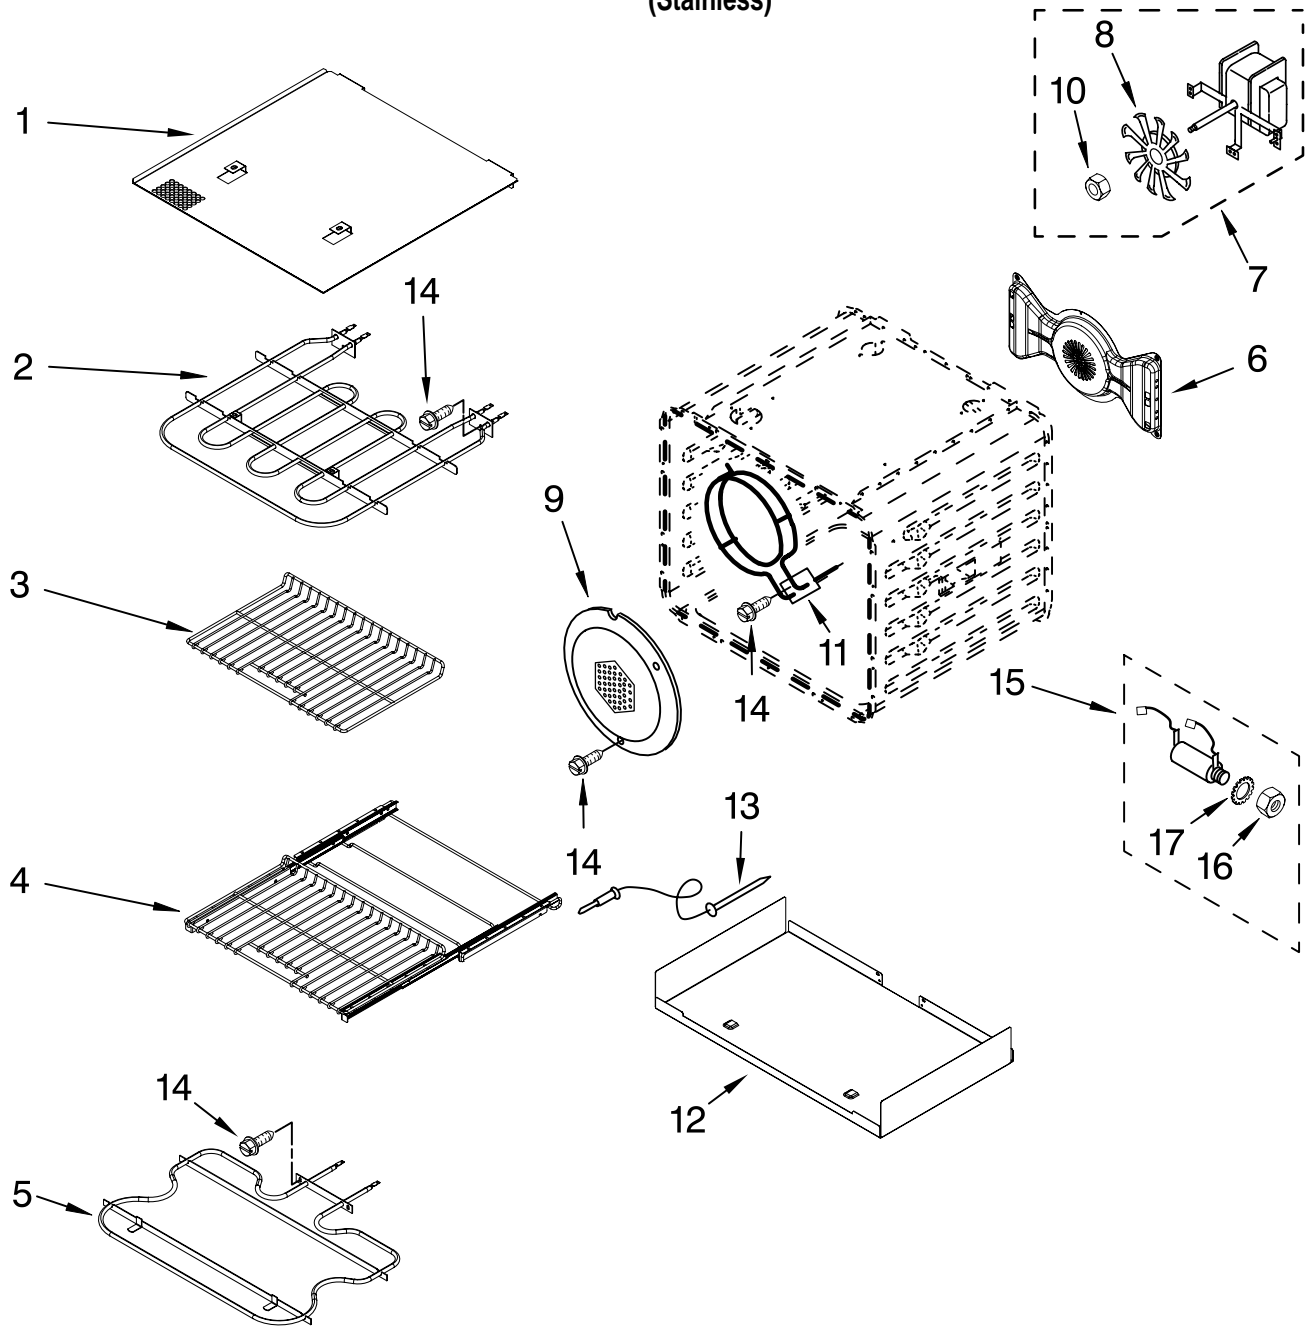

INTERNAL OVEN PARTS

For Model: KDRU763VSS00

(Stainless)

Illus. No.	Part No.	DESCRIPTION
1	W10160857	Shield, Element Broil
2	W10115991	Element, Broil
3	W10212435	Oven, Rack Sliding Hefty
4	W10277392	Rack, Heftier
5	W10115992	Element, Hidden Bake

Illus. No.	Part No.	DESCRIPTION
6	W10160879	Baffle, Convection
7	W10116228	Motor, Convection
8	W10116351	Blade, Fan
9	W10261523	Cover, Fan
10	W10116349	Nut
11	W10116434	Element, Convection

Illus. No.	Part No.	DESCRIPTION
12	W10160872	Tray, Hidden Bake
13	9755542	Probe, Temperature
14	7101P500-60	Screw
15	W10150011	Jack, Meat Probe
16	9755546	Nut
17	9755547	Washer

FOR ORDERING INFORMATION REFER TO PARTS PRICE LIST