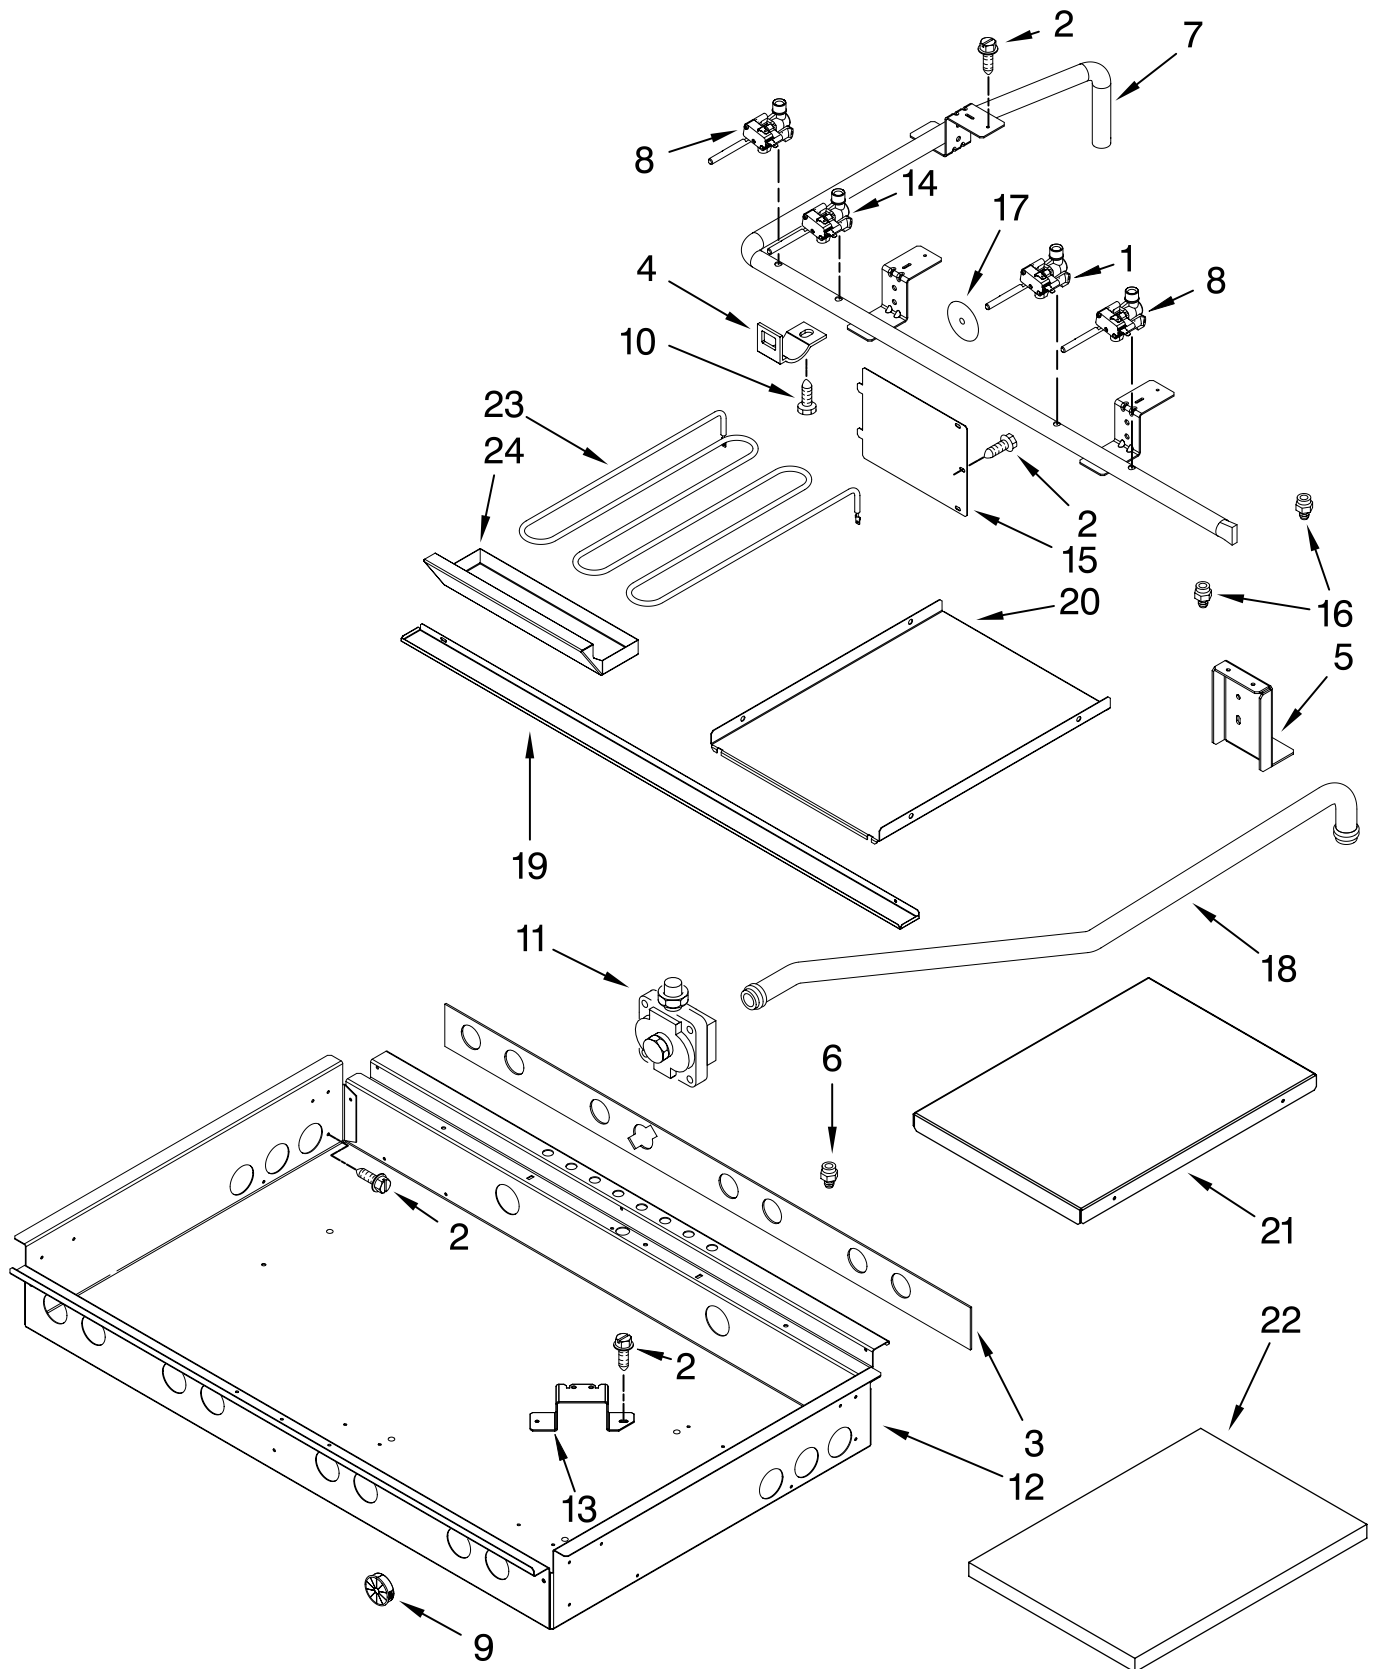

BURNER BOX, GAS VALVES, AND SWITCHES

For Model: KDRU763VSS00

(Stainless)

FOR ORDERING INFORMATION REFER TO PARTS PRICE LIST

BURNER BOX, GAS VALVES, AND SWITCHES

For Model: KDRU763VSS00

(Stainless)

Illus. No.	Part No.	DESCRIPTION
1	W10284547	Valve, Gas (RR)
2	7101P426-60	Screw
3	W10145622	Insulation, Burner Box
4	W10189107	Bracket, Valve
5	W10115850	Bracket, Pressure Regulator
6	4453115	Adapter, 1/2" Female
7	W10115985	Manifold
8	W10250407	Valve, Single (LR & RF)
9	W10189097	Bushing, Burner Box
10	W10189140	Screw, Valve Mtg
11	W10293267	Regulator, Pressure
12	W10250425	Burner Box
13	W10115929	Bracket, Burner LF, LR & RF
	W10280796	RR
14	W10250410	Valve, Gas (LF)
15	W10115843	Cover, Ignition
16	4453116	Adapter, 1/2" Male
17	W10189177	Seal, Switch Cover
18	W10269191	Tube, Pressure Regulator
19	W10269214	Drip, Tray
20	W10145620	Tray, Element Griddle
21	W10246074	Tray, Insulation Griddle
22	W10145621	Insulation, Griddle
23	W10138296	Element, Griddle
24	W10276497	Drip Tray, Griddle

Following Parts Not Illustrated

W10115908	Tubing, Gas (LR)
W10115910	Tubing, Gas (RF & LF)
W10115911	Tubing, Gas (LF - Simmer)
W10280797	Tubing, Gas (RR)

FOR ORDERING INFORMATION REFER TO PARTS PRICE LIST