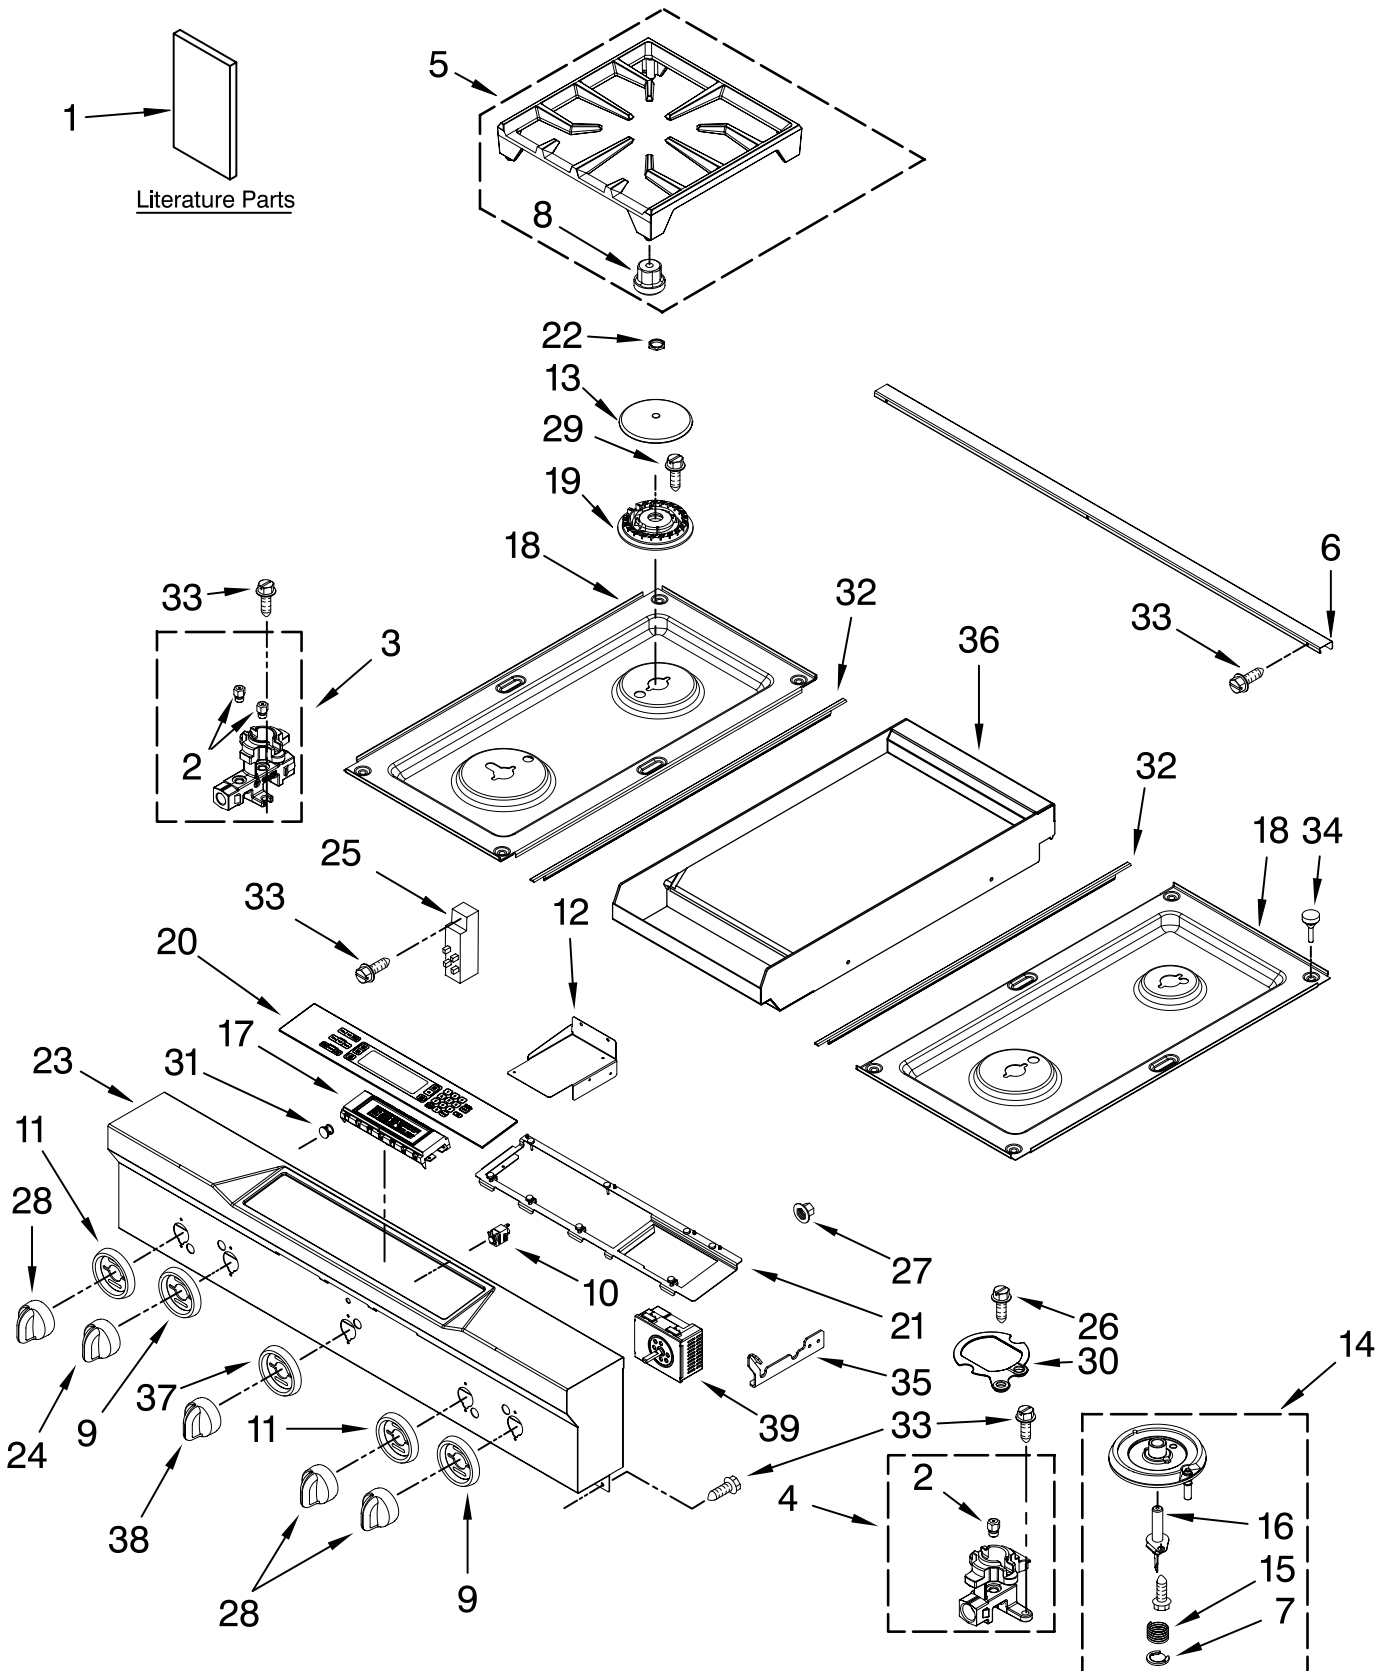

COOKTOP, BURNER AND GRATE PARTS

For Model: KDRU763VSS00
(Stainless)

30" COMMERCIAL-STYLE
RANGE

KitchenAid

FOR ORDERING INFORMATION REFER TO PARTS PRICE LIST