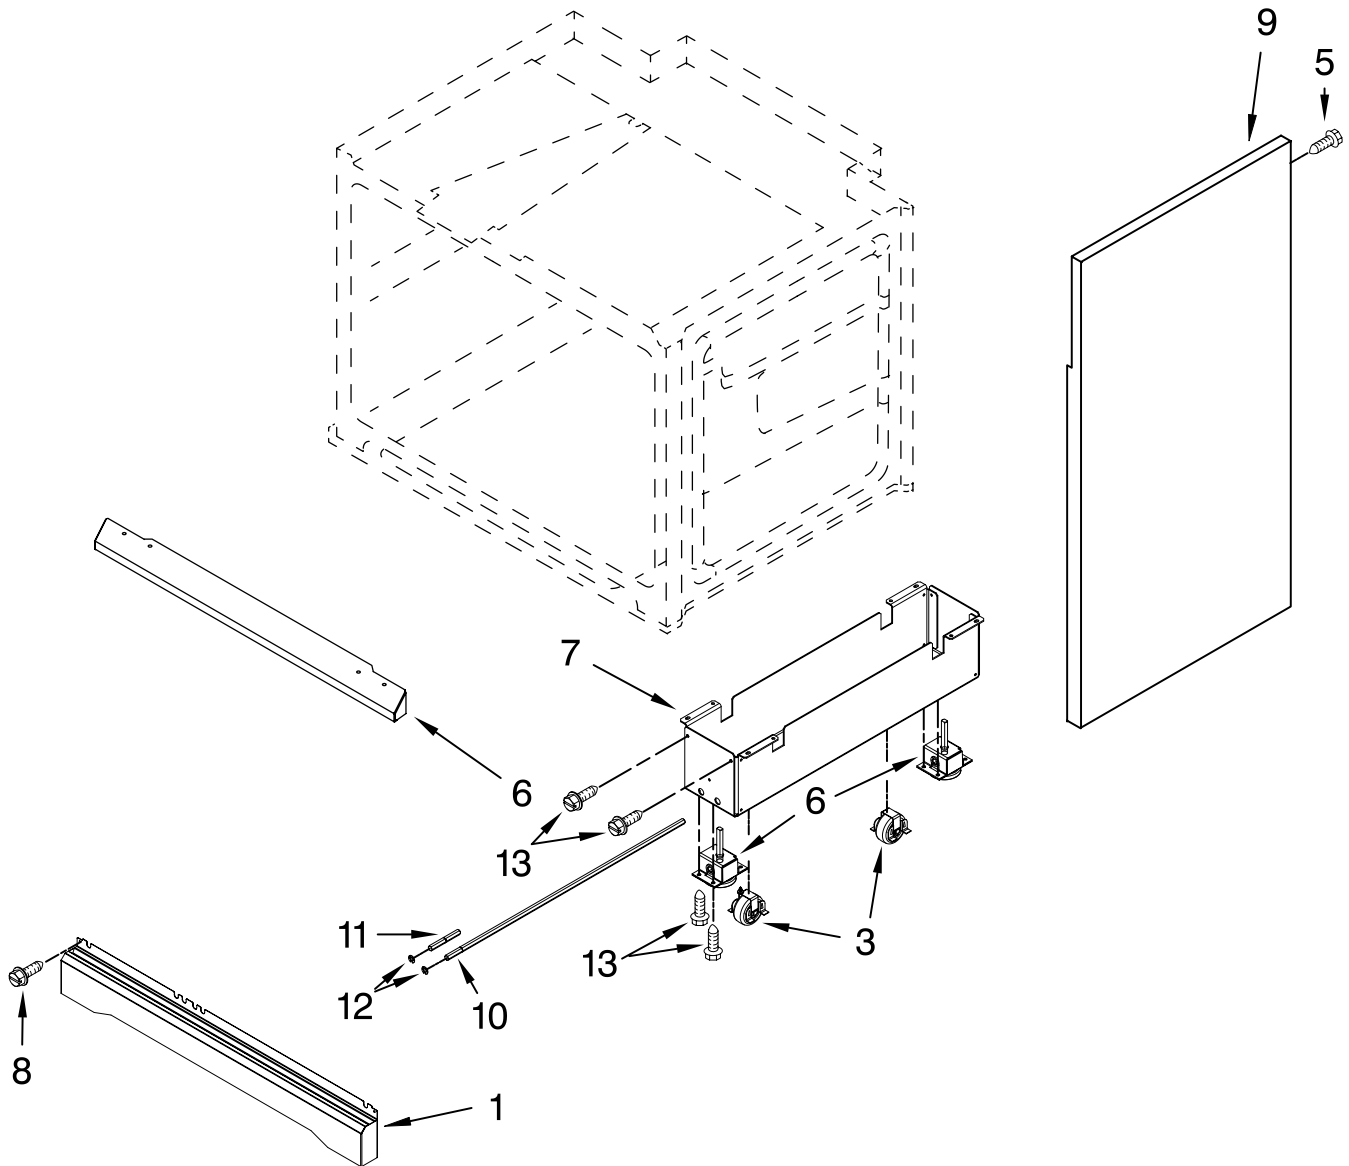

# CHASSIS PARTS

For Model: KDRU763VSS00

(Stainless)

Illus. No.	Part No.	DESCRIPTION
1	W10225970	Kickplate
3	W10138054	Roller, Assembly
5	3196537	Screw
6	9760860	Foot
7	W10249333	Base, Leveling Leg
8	3196537	Screw
9		Panel, Side
	W10250464	Right
	W10250465	Left
10	W10115869	Shaft, Long
11	W10115793	Shaft, Short
12	489504	E-Ring
13	4449743	Screw