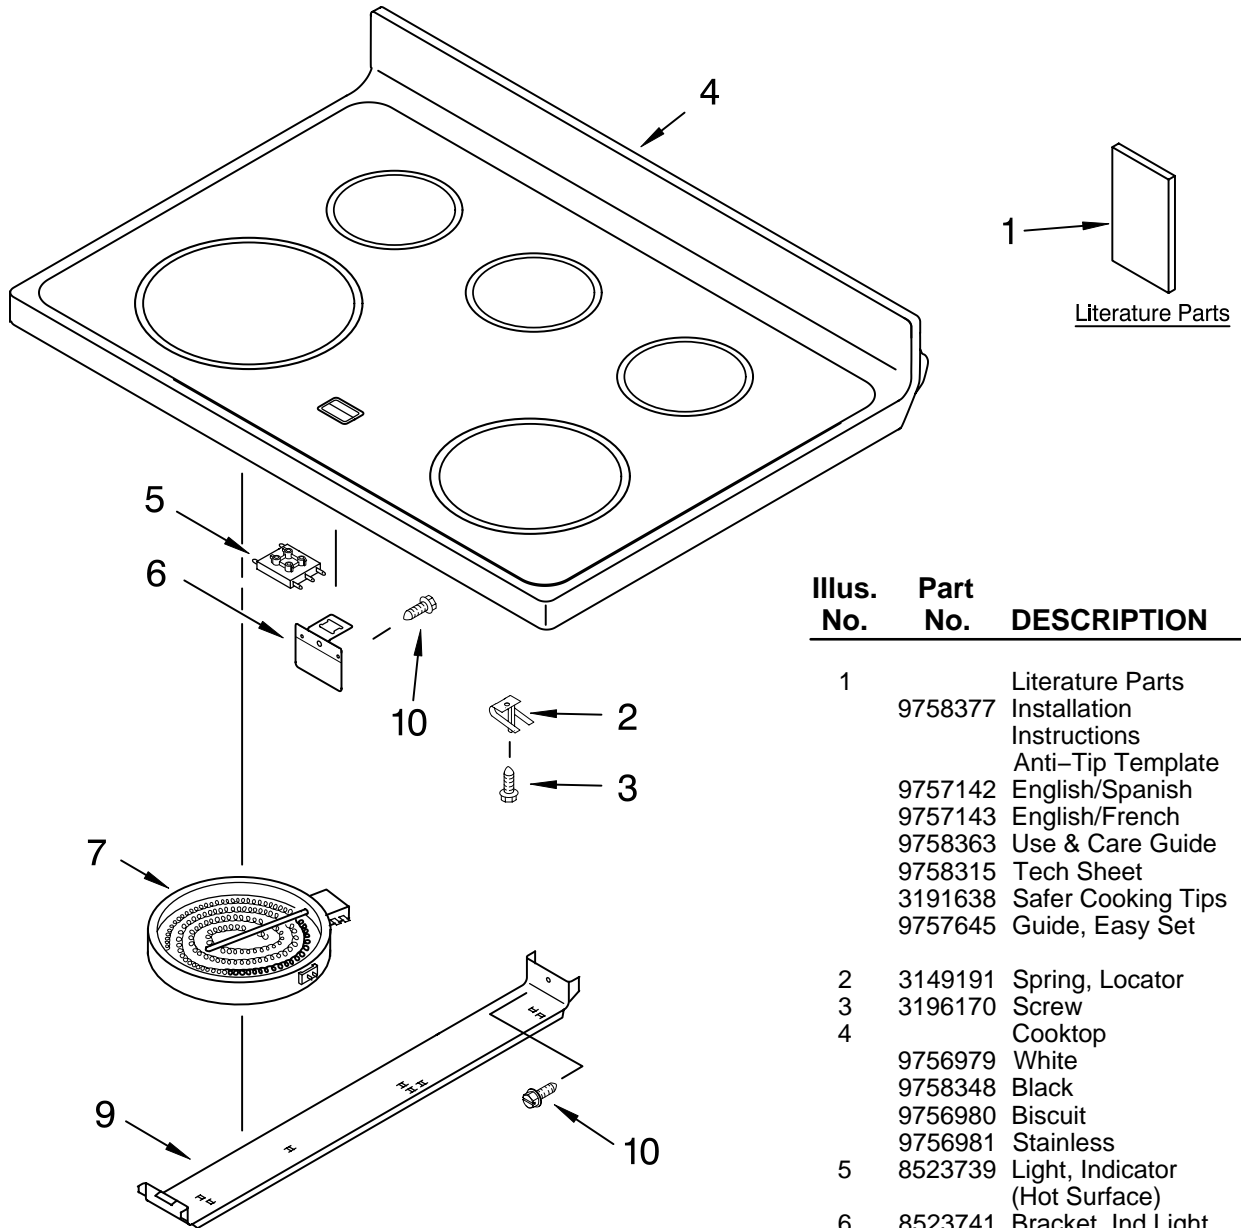

# KitchenAid® COOKTOP PARTS

For Models: KERA205PWH2, KERA205PBL2, KERA205PBT2, KERA205PSS2  
 (White) (Black) (Biscuit) (Stainless Steel)

30" ELECTRIC CERAN  
 FREE STANDING RANGE  
 CONVECTION OVEN

Illus. No.	Part No.	DESCRIPTION
1	9758377	Literature Parts Installation Instructions Anti-Tip Template 9757142 English/Spanish 9757143 English/French 9758363 Use & Care Guide 9758315 Tech Sheet 3191638 Safer Cooking Tips 9757645 Guide, Easy Set
2	3149191	Spring, Locator
3	3196170	Screw
4		Cooktop 9756979 White 9758348 Black 9756980 Biscuit 9756981 Stainless
5	8523739	Light, Indicator (Hot Surface)
6	8523741	Bracket, Ind Light
7		Element, Surface 9757027 2500/1000 W - LF 8273994 1200 W - LR 8273993 1800 W - RF 9757031 1800/800 W - RR 9757028 100 W - CR
9		Bracket, Element 8272791 (2) 8273720 (1)
10	3196169	Screw

**PAINT, BULK (1 qt.)**

- 799344 White (Uncut)
- 4392900 Biscuit (Uncut)

Illus. No.	Part No.	DESCRIPTION
------------	----------	-------------

**ACCESSORY PARTS**

- 241430 Foil, Aluminum Oven (18" x 25')
- 4456147 Cleaner, Glass
- 2261590 Cleaner (Stainless Steel)