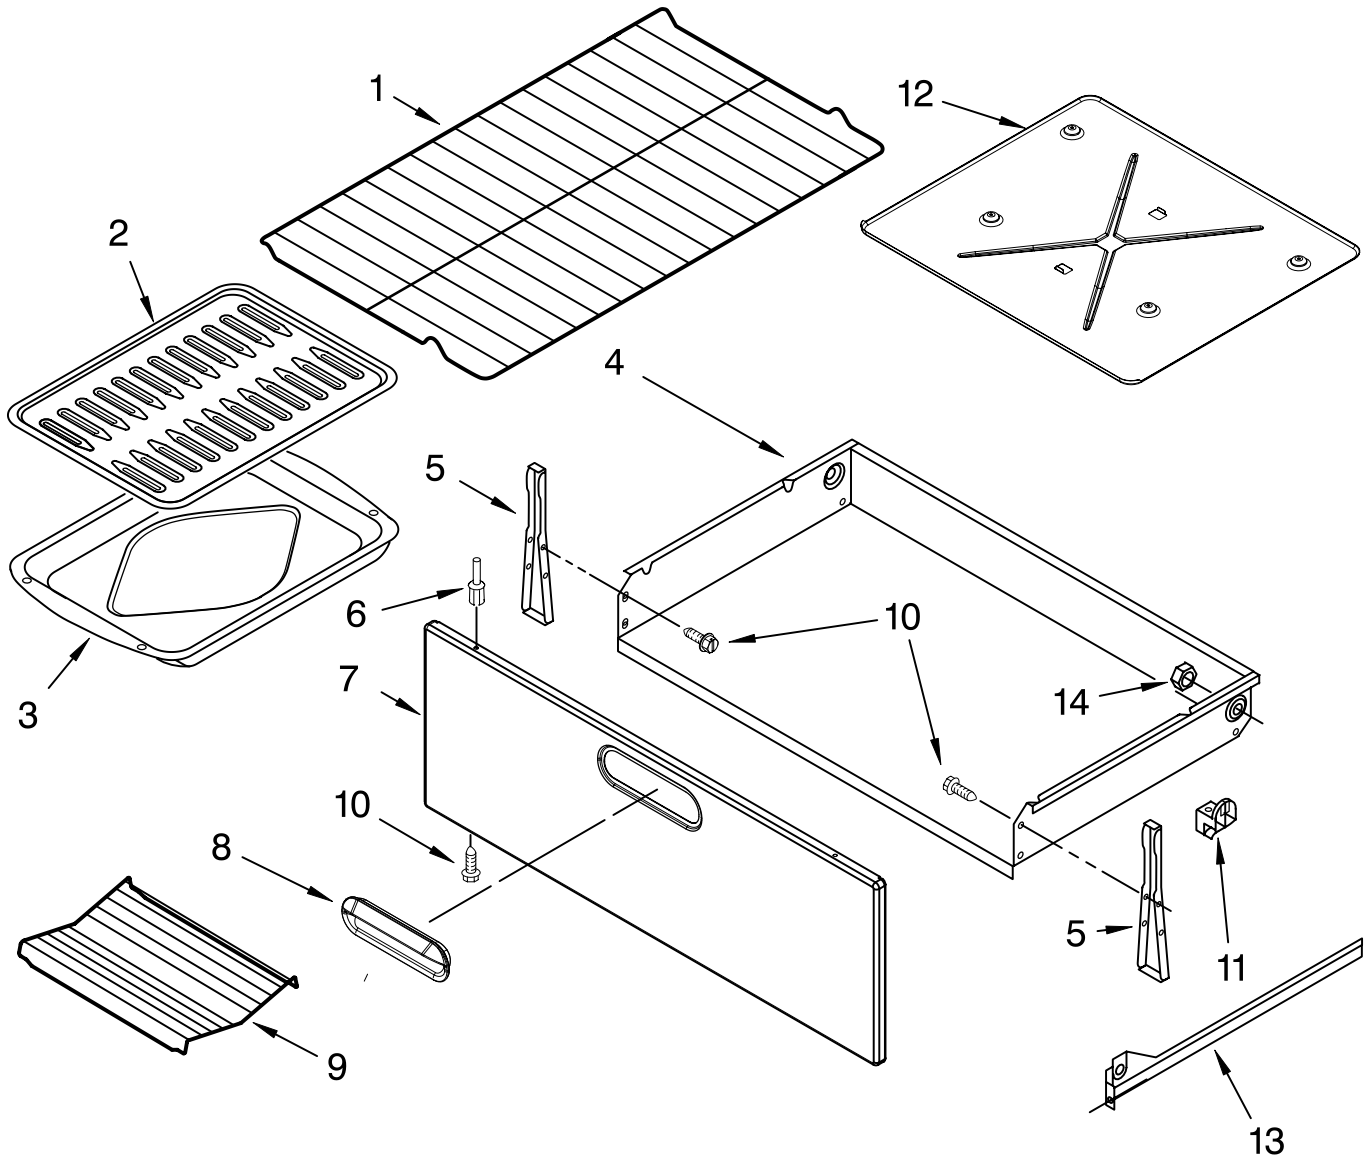

DRAWER & BROILER PARTS

For Models: KERA205PWH2, KERA205PBL2, KERA205PBT2, KERA205PSS2
(White) (Black) (Biscuit) (Stainless Steel)

Illus. No.	Part No.	DESCRIPTION
1	3195710	Rack, Oven (3)
2	3195996	Grill, Broiler
3	3196076	Pan, Broiler
4	8272605	Drawer, Storage
5	9758200	Bracket, Drawer(2)
6		Rivet, Push (2)
	3196814	White
	3196813	Black
	3196815	Biscuit

Illus. No.	Part No.	DESCRIPTION
7		Panel, Drawer Frnt
	9756325	White
	9756327	Black
	9756326	Biscuit
	9756328	Stainless Steel
8		Handle, Drawer
	9756952WH	White
	9756952BL	Black
	9756952BT	Biscuit
	9756952CM	Cashmere Metalic

Illus. No.	Part No.	DESCRIPTION
9	3181534	Rack, Roasting
10	3196168	Screw
11	8522669	Spacer, Glide
12	9756711	Heat Shield
13		Rail, Drawer
	8274190	Left Hand
	8274191	Right Hand
14	487939	Nut(2)

FOR ORDERING INFORMATION REFER TO PARTS PRICE LIST