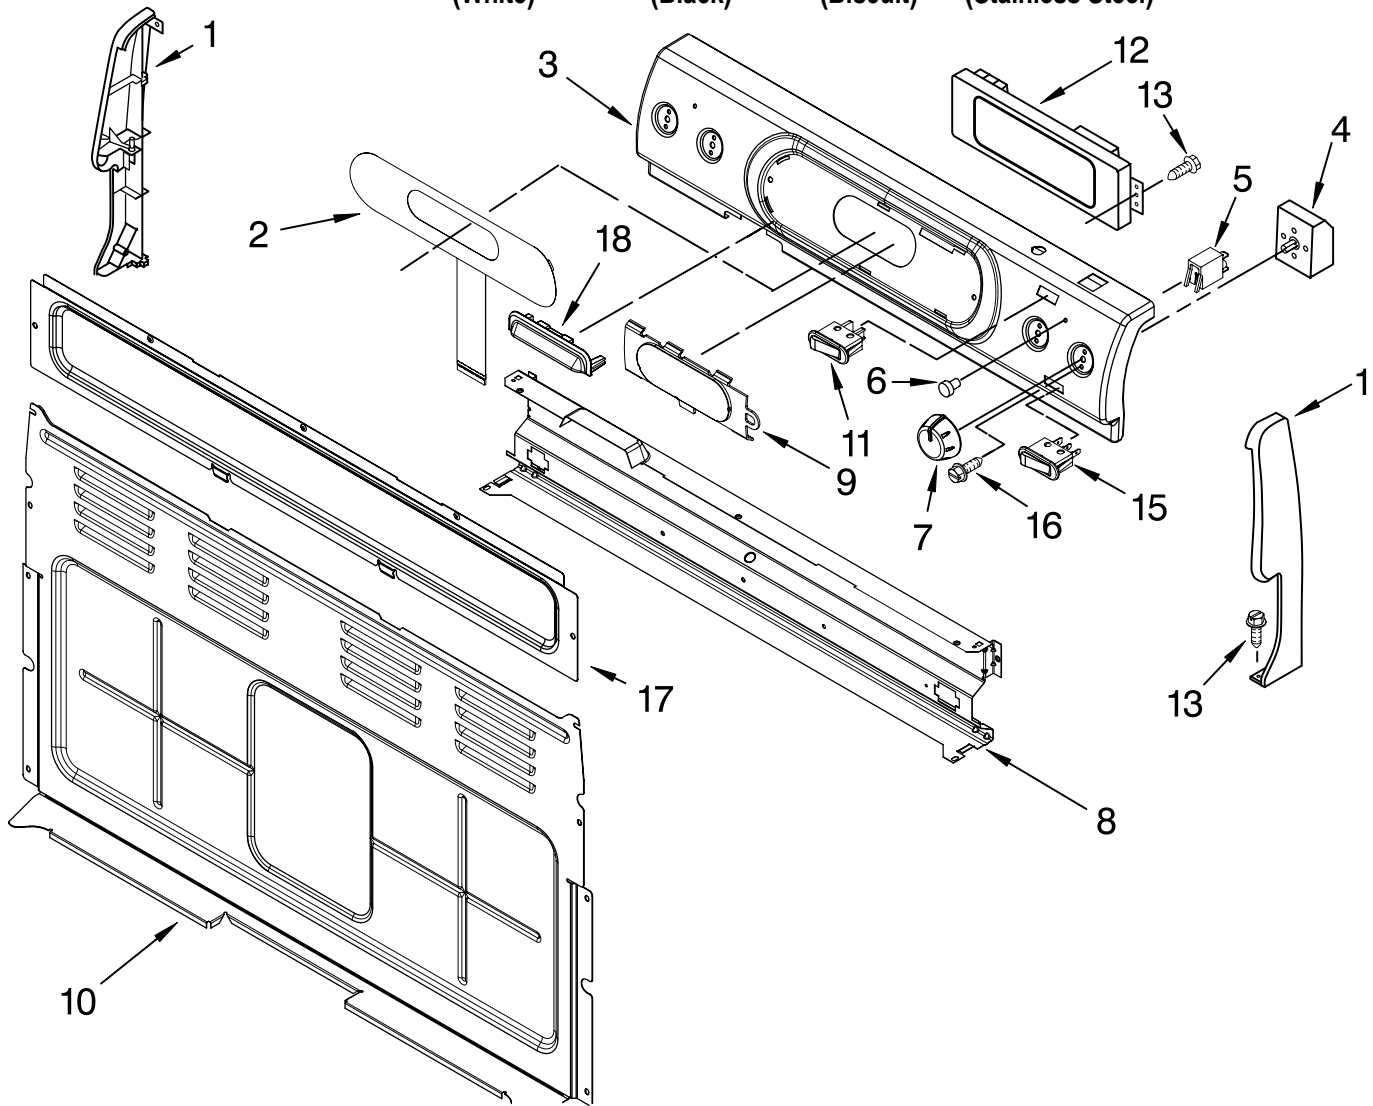

CONTROL PANEL PARTS

For Models: KERA205PWH2, KERA205PBL2, KERA205PBT2, KERA205PSS2
(White) (Black) (Biscuit) (Stainless Steel)

Illus. No.	Part No.	DESCRIPTION	Illus. No.	Part No.	DESCRIPTION	Illus. No.	Part No.	DESCRIPTION					
1	9756959	Endcap	4	9757030	Switch, Infinite	12	9761590	Control, Range					
	9756958	White Left Hand		3148953	LF (Dual)		13	4449809	Screw				
	9756961	White Right Hand		3148952	RF/RR (Green)		15	9757406WH	White				
	9756960	Black Left Hand		5	8523266	Light, Indicator		9757406BL	Black				
	9756960	Black Right Hand		6	3196068	Lens, Light (2)		9757406BT	Biscuit				
	2	9756963		Biscuit Left Hand	7	9756941	Knob (4)	9757406CM	Cashmere Metallic				
9756962		Biscuit Right Hand	9756941	White		16	3400882	Screw					
2		9762104	Membrane Switch	9756943			Black	9758319	Cover, Rear				
		9762101	Black	9756942			Biscuit	(Console)	18	9758352	White		
		9762102	Biscuit	9756944			Cashmere Metallic					9758354	Black
	9762103	Stainless Steel	8	9756934	Shield, Heat		9758353					Biscuit	
3	9756730	White	9	9761078	Membrane Insert	9758355	Cashmere Metallic						
	9756727	Black	10	9756999	Cover, Rear	11	9758366WH	White					
	9756728	Biscuit		8	9758366BL		Black	9758366BT	Biscuit				
	9756729	Stainless Steel			9758366BT		Biscuit	9758366CM	Cashmere Metallic				
	3	9756730			White		9758366CM	Cashmere Metallic	8	9756934	Shield, Heat		
9756727		Black			9		9761078	Membrane Insert		9756934	Shield, Heat		
9756728		Biscuit	10			9756999	Cover, Rear	9756934		Shield, Heat			
9756729		Stainless Steel		11		9758366WH	White	9756934		Shield, Heat			
3		9756730				White	9758366BL	Black		9756934	Shield, Heat		
	9756727	Black				9758366BT	Biscuit	9756934	Shield, Heat				
	9756728	Biscuit			9758366CM	Cashmere Metallic	9756934	Shield, Heat					
	9756729	Stainless Steel	9758366WH		White	9756934	Shield, Heat						
	9756730	White	9758366BL	Black	9756934	Shield, Heat							
9756727	Black	9758366BT	Biscuit	9756934	Shield, Heat								
9756728	Biscuit	9758366CM	Cashmere Metallic	9756934	Shield, Heat								
9756729	Stainless Steel	9758366WH	White	9756934	Shield, Heat								
9756730	White	9758366BL	Black	9756934	Shield, Heat								
9756727	Black	9758366BT	Biscuit	9756934	Shield, Heat								
9756728	Biscuit	9758366CM	Cashmere Metallic	9756934	Shield, Heat								
9756729	Stainless Steel	9758366WH	White	9756934	Shield, Heat								

FOR ORDERING INFORMATION REFER TO PARTS PRICE LIST