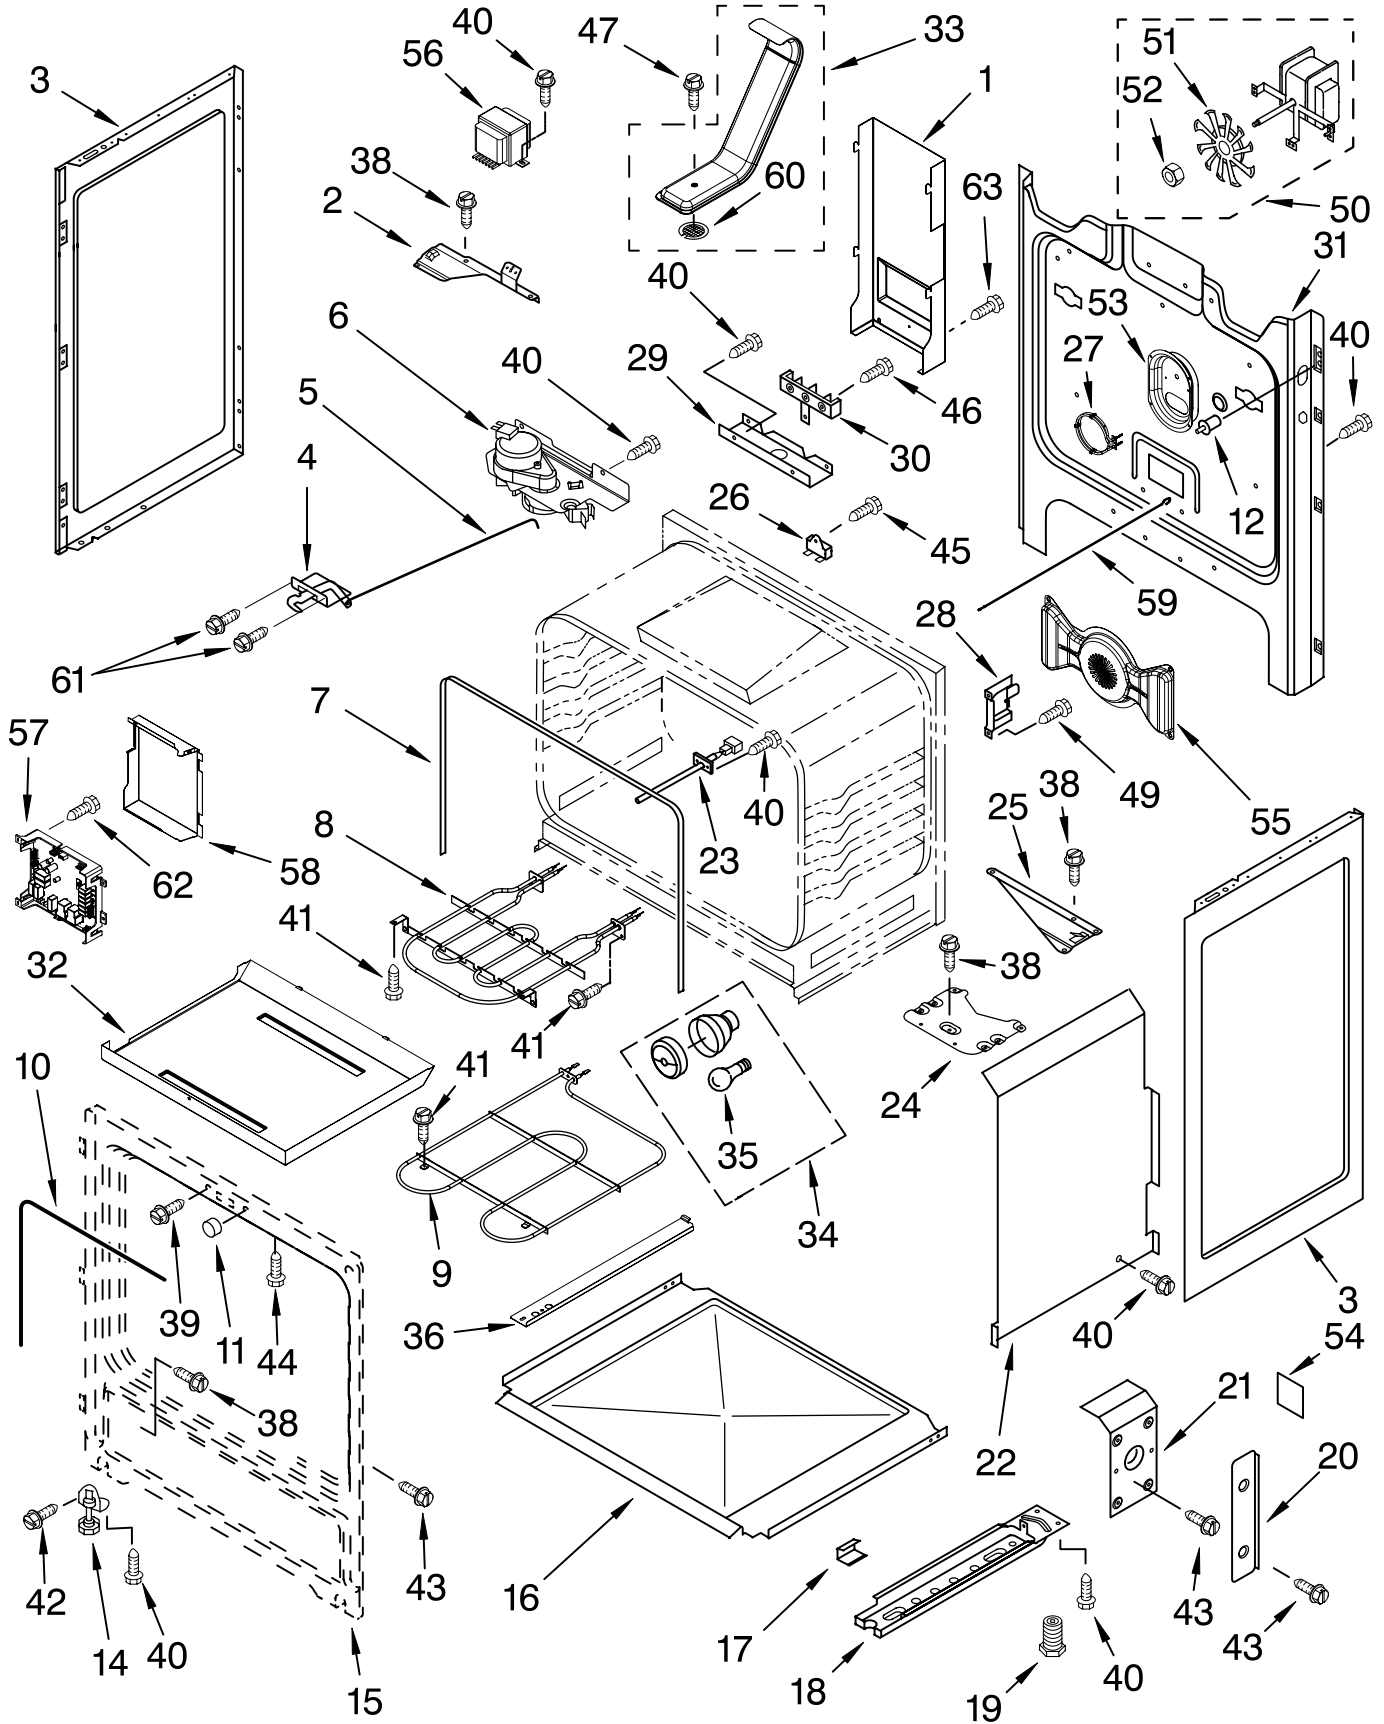

CHASSIS PARTS

For Models: KERA205PWH2, KERA205PBL2, KERA205PBT2, KERA205PSS2
(White) (Black) (Biscuit) (Stainless Steel)

FOR ORDERING INFORMATION REFER TO PARTS PRICE LIST

CHASSIS PARTS

For Models: KERA205PWH2, KERA205PBL2, KERA205PBT2, KERA205PSS2
(White) (Black) (Biscuit) (Stainless Steel)

Illus. No.	Part No.	DESCRIPTION	Illus. No.	Part No.	DESCRIPTION	Illus. No.	Part No.	DESCRIPTION
1	9757972	Cover, Box	23	8273902	Sensor, Oven	46	3400016	Screw
2	8273905	Support, Corner LR	24	3195736	Support, Front (2)	47	3196566	Screw
3		Panel, Side (2)	25	3195987	Support, Corner RR	49	3196169	Screw
	8053830	White-Textured	26	3196548	Fuse, Thermal	50	9758925	Fan Motor, Convection
	8053832	Black-Textured	27	9758525	Element, Convection	51	4452226	Fan Blade
	8272519	Biscuit-Textured	28	3186116	Support, Oven (2)	52	4452227	Nut
4	9761013	Latch, Door	29	3186034	Bracket, Service	53	9755776	Cover, Convection Fan
5	3196961	Rod, Latch	30	9761958	Block, Terminal	54	9759689	Card, Insulator
6	9757241	Latch Asm, Rear		112432	Nut (3)	55	9757088	Baffle, Convection
7	3195737	Seal, Oven Flange	31	9757029	Back, Main	56	9756518	Transformer
8	9758518	Element, Broil	32	9755769	Tray, Hidden Bake Element	57	9761222	Appliance Manager
9	9755770	Element, Bake Hidden	33	9761498	Vent Tube Asm	58	9757970	Cover
10	8522416	Seal, Oven Door	34	3196701	Light Socket Assy	59	9757239	Rod - Dr Switch
11	9758701	Spacer, Door	35	311255	Bulb, Oven Light	60	9761301	Screen - Catalyst
12	9757262	Switch, Door	36	9755771	Cover, Tray	61	3196560	Screw(2)
14	3196037	Foot, Front (2)	38	3196165	Screw	62	8533930	Screw
15	9758224	Frame, Front	39	3196168	Screw	63	4449809	Screw
16	8054068	Tray, Insulation	40	3196178	Screw	INSULATION		
17	3196576	Clip, Panel (6)	41	3196174	Screw		8272616	Insulation, Wrap
18	9760314	Rail, Base (2)	42	3196179	Screw		9755772	Insulation, Back
19	9761935	Foot, Rear (2)	43	3196177	Screw		8272613	Insulation, Vent
20	3196091	Shield, Outer (2)	44	3196176	Screw		9757974	Insulation, GOC
21	3196092	Shield, Inner (2)	45	3196172	Screw			
22	8523803	Retainer, Side (2)						

FOR ORDERING INFORMATION REFER TO PARTS PRICE LIST