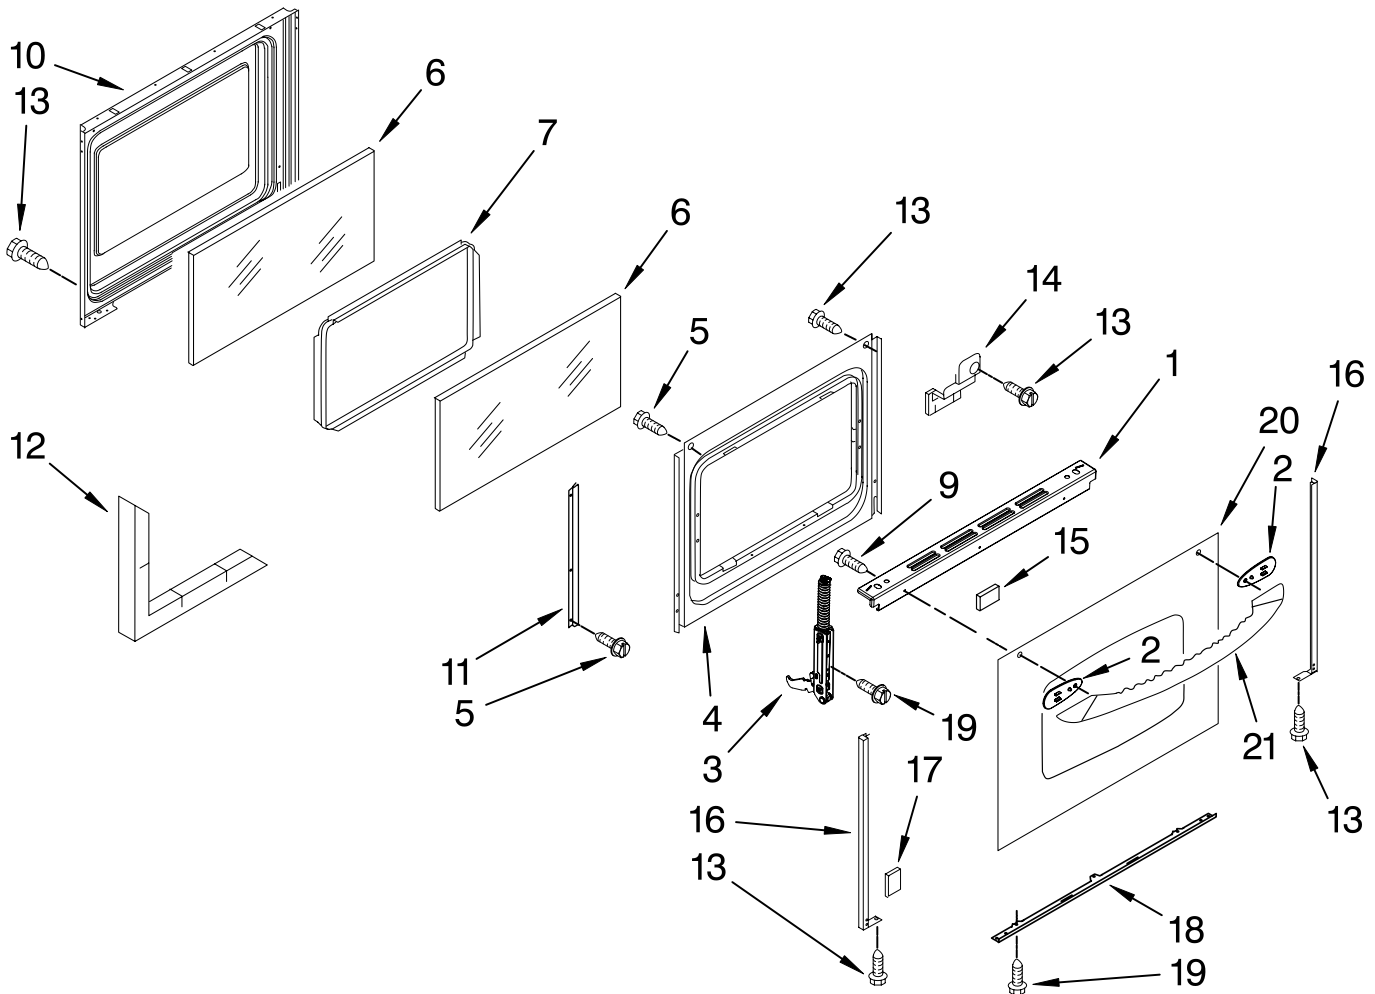

DOOR PARTS

For Models: KERS205TWH2, KERS205TBL2, KERS205TSS2, KERS205TBT2
(White) (Black) (S.Steel) (Biscuit)

Illus. No.	Part No.	DESCRIPTION
1	3608F139-70	Trim, Door Top Black
	3608F139-71	White
	3608F139-78	Biscuit
2	W10169552	Spacer, Handle Black
	W10169553	White
	W10169554	Biscuit
3	7106P124-60	Hinge, Door (2)
4	3601F380-51	Baffle, Retainer
5	7101P376-60	Screw (6)
6	7902P436-60	Glass, Inner (2)
7	3801F886-51	Frame, Glass Inner
9	W10176584	Screw
10	2402W297-19	Lining, Door
11	3801F886-51	Bracket, Glass (2)
12	7002P246-60	Insulation, Door

Illus. No.	Part No.	DESCRIPTION
13	7101P427-60	Screw (8)
14	3801P858-45	Bracket, Handle Left
	3801P857-45	Right
15	w10208308	Tape, White
16	3608F126-70	Trim, Door Side Black
	3608F126-71	White
	3608F126-78	Biscuit
17	8270P194-60	Tape, Double Sided White
	8270P193-60	Black
	8270P194-60	Biscuit
18	3608F092-71	Trim, Door Bottom White
	3804F236-51	Black
	3608F092-78	Biscuit

Illus. No.	Part No.	DESCRIPTION
19	7101P282-60	Screw 10-24x5/16
20		Glass, Door
	w10160906	White
	W10182773	Black
	W10183574	Biscuit
		(Order Item #15 When Replacing Door Glass)
21		Handle, Door
	W10153013	White
	W10153016	S.Steel
	W10153015	Black
	W10153014	Biscuit

FOR ORDERING INFORMATION REFER TO PARTS PRICE LIST