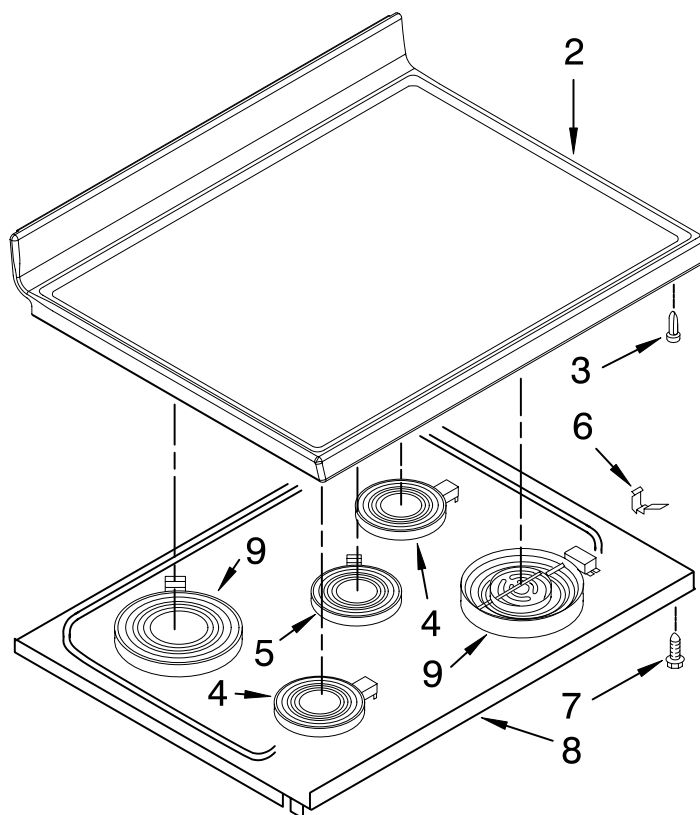

For Models: KERS205TWH2, KERS205TBL2, KERS205TSS2, KERS205TBT2
(White) (Black) (S.Steel) (Biscuit)

Illus. Part No. DESCRIPTION

Illus. No.	Part No.	DESCRIPTION
1		Literature Parts
	W10168033	Use & Care Guide
	W10167997	Wiring Diagram
	W10185365	Installation Instructions
2		Cooktop
	W10160619	White
	W10160621	Black
	W10160620	Biscuit
3	8010P149-60	Spacer Snap-In (4)
4	7406P365-60	Element LF/RR (2)
5	9762851	Element, Warm
6	7803P087-60	Spring, Element
7	3196165	Screw
8	4011F497-51	Bottom, Burner Box
9	4453909	Element LR/RF (2)

FOR ORDERING INFORMATION REFER TO PARTS PRICE LIST

CONTROL PANEL PARTS

For Models: KERS205TWH2, KERS205TBL2, KERS205TSS2, KERS205TBT2
 (White) (Black) (S.Steel) (Biscuit)

Illus. No.	Part No.	DESCRIPTION
1	3196068	Lens
2		Panel, Backguard & Switch Assy
	W10182778	Black
	W10182780	White
	W10183576	Biscuit
	W10182779	Stainless Steel
3	7101P309-60	Screw, Switch (10)
4		Switch, Infinte
	7450P011-60	Dual RF/LR (2)
	7403P373-60	LF/RR (2)
	7403P877-60	Low Heat
5	3801F945-51	Bracket, Control
6	8507P331-60	Control

Illus. No.	Part No.	DESCRIPTION
7		End Cap, Left
	3807F703-70	Black
	3807F703-71	White
	3807F703-78	Biscuit
8	3196178	Screw
9		Shield, Heat Visor
	3604F382-09	Black
	3604F382-81	White
	3604F382-88	Biscuit
10	3604F381-19	Shield, Vent
12	4005F804-51	Cover, Rear Wire

Illus. No.	Part No.	DESCRIPTION
13		End Cap, Right
	3807F702-70	Black
	3807F702-71	White
	3807F702-78	Biscuit
14	7101P376-60	Screw
15	3196178	Screw
16	7407P136-60	Light, Indicator
17		Knob (4)
	W10160370	Black
	W10160371	S.Steel
	W10160368	White
	W10160369	Biscuit