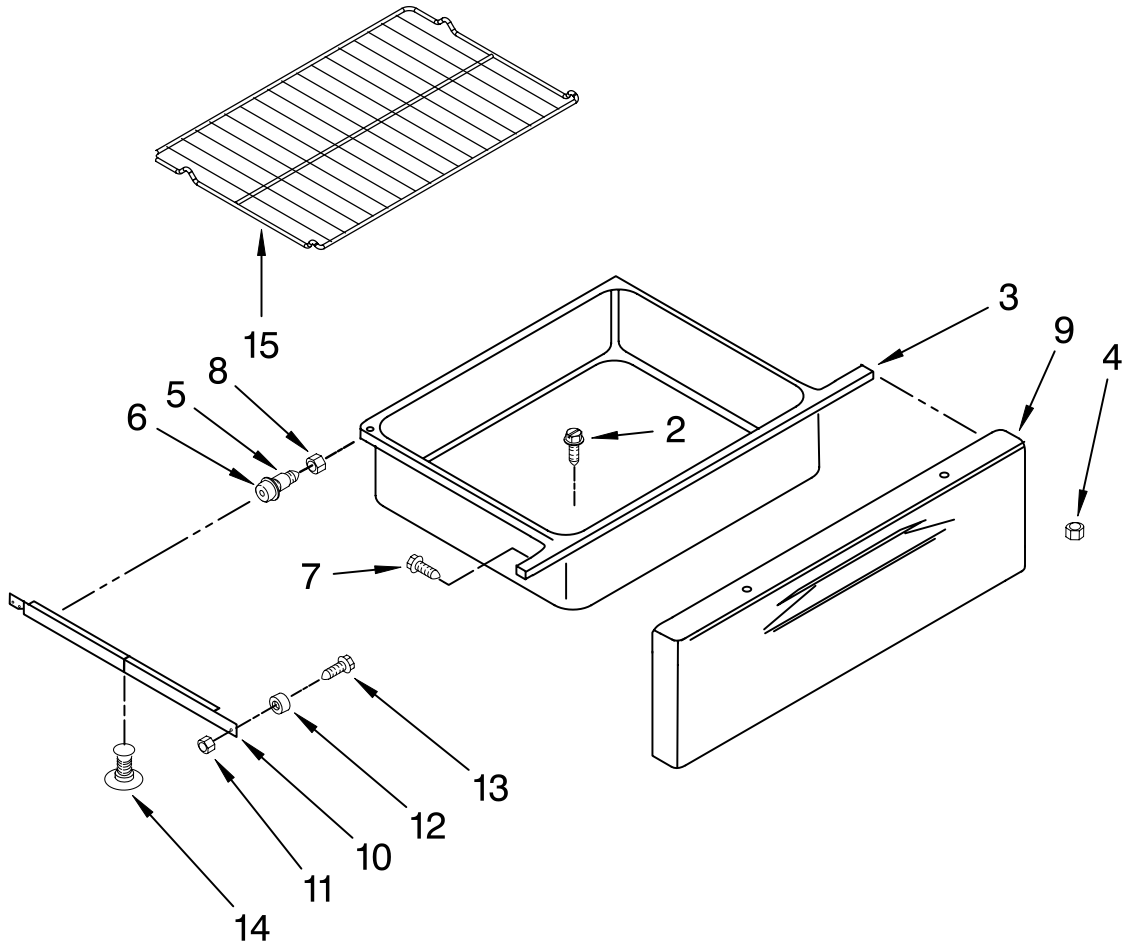

DRAWER AND RACK PARTS

For Models: KERS205TWH2, KERS205TBL2, KERS205TSS2, KERS205TBT2
(White) (Black) (S.Steel) (Biscuit)

Illus. No.	Part No.	DESCRIPTION

2	3196165	Screw (2)
3	3405F037-80	Drawer, Storage
4	7103P082-60	Nut, Lock
5	8010P130-60	Spacer, Rubber
6	7118P032-60	Shaft, Roller
7	3196165	Screw
8	7103P082-60	Nut
9		Panel, Drawer
	W10163040	White
	W10163038	Black
	W10163041	Biscuit
10	3406P034-51	Runner, Drawer
11	7103P190-60	Nut, Lock
12	8014P022-60	Roller, Drawer
13	7118P032-60	Shaft, Roller
14	8038P037-60	Stop, Drawer
15	w10179196	Rack, Oven

FOR ORDERING INFORMATION REFER TO PARTS PRICE LIST