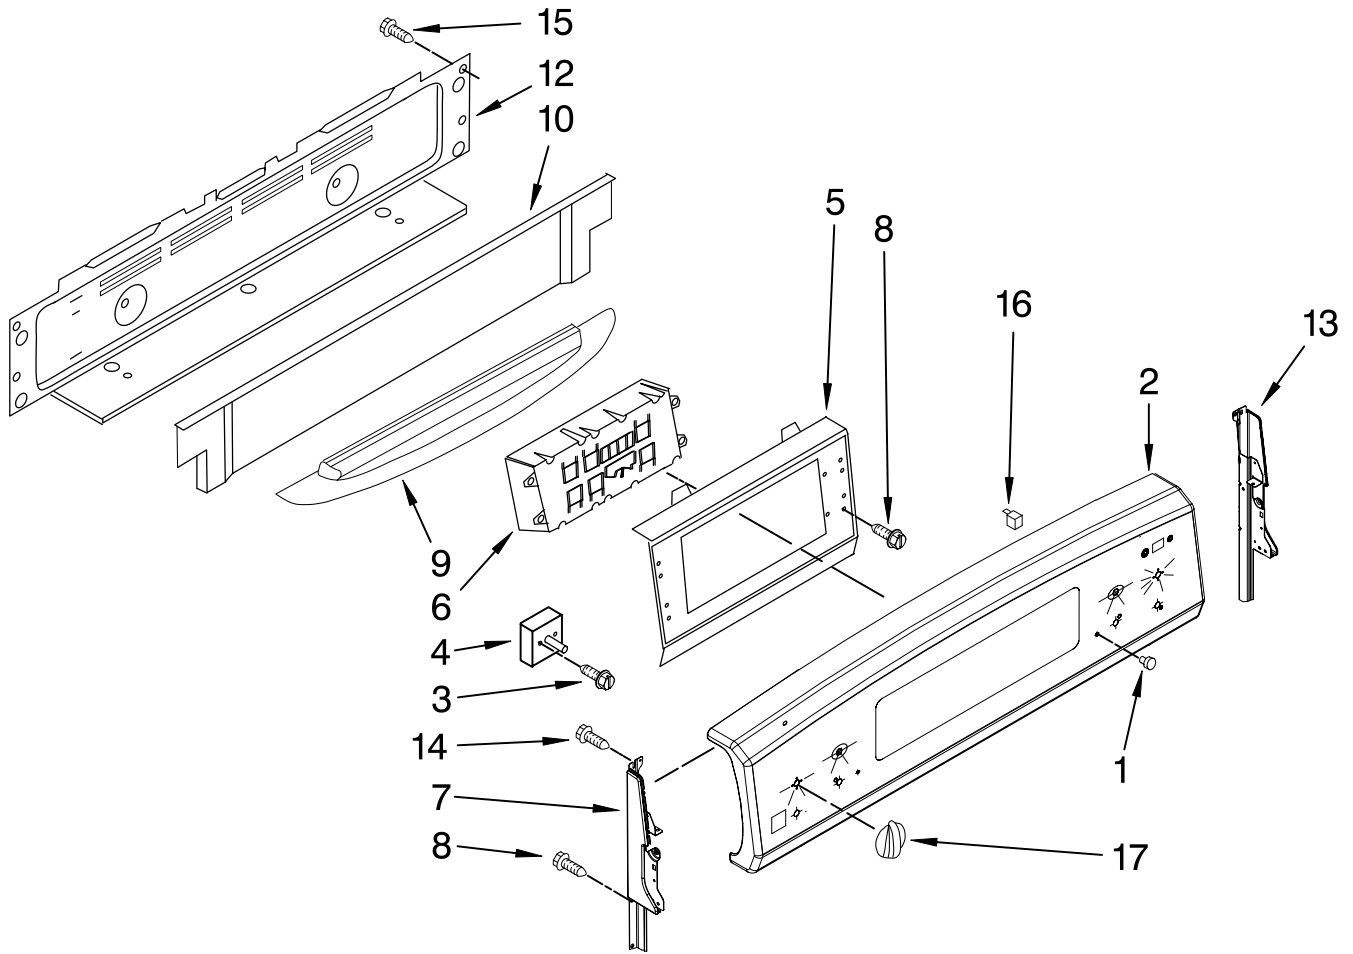

For Models: KERS205TWH2, KERS205TBL2, KERS205TSS2, KERS205TBT2
(White) (Black) (S.Steel) (Biscuit)

Illus. Part No. DESCRIPTION

Illus. No.	Part No.	DESCRIPTION
1		Literature Parts
	W10168033	Use & Care Guide
	W10167997	Wiring Diagram
	W10185365	Installation Instructions
2		Cooktop
	W10160619	White
	W10160621	Black
	W10160620	Biscuit
3	8010P149-60	Spacer Snap-In (4)
4	7406P365-60	Element LF/RR (2)
5	9762851	Element, Warm
6	7803P087-60	Spring, Element
7	3196165	Screw
8	4011F497-51	Bottom, Burner Box
9	4453909	Element LR/RF (2)

FOR ORDERING INFORMATION REFER TO PARTS PRICE LIST

CONTROL PANEL PARTS

For Models: KERS205TWH2, KERS205TBL2, KERS205TSS2, KERS205TBT2
 (White) (Black) (S.Steel) (Biscuit)

Illus. No.	Part No.	DESCRIPTION
1	3196068	Lens
2		Panel, Backguard & Switch Assy
	W10182778	Black
	W10182780	White
	W10183576	Biscuit
	W10182779	Stainless Steel
3	7101P309-60	Screw, Switch (10)
4		Switch, Infinte
	7450P011-60	Dual RF/LR (2)
	7403P373-60	LF/RR (2)
	7403P877-60	Low Heat
5	3801F945-51	Bracket, Control
6	8507P331-60	Control

Illus. No.	Part No.	DESCRIPTION
13		End Cap, Right
	3807F702-70	Black
	3807F702-71	White
	3807F702-78	Biscuit
14	7101P376-60	Screw
15	3196178	Screw
16	7407P136-60	Light, Indicator
17		Knob (4)
	W10160370	Black
	W10160371	S.Steel
	W10160368	White
	W10160369	Biscuit