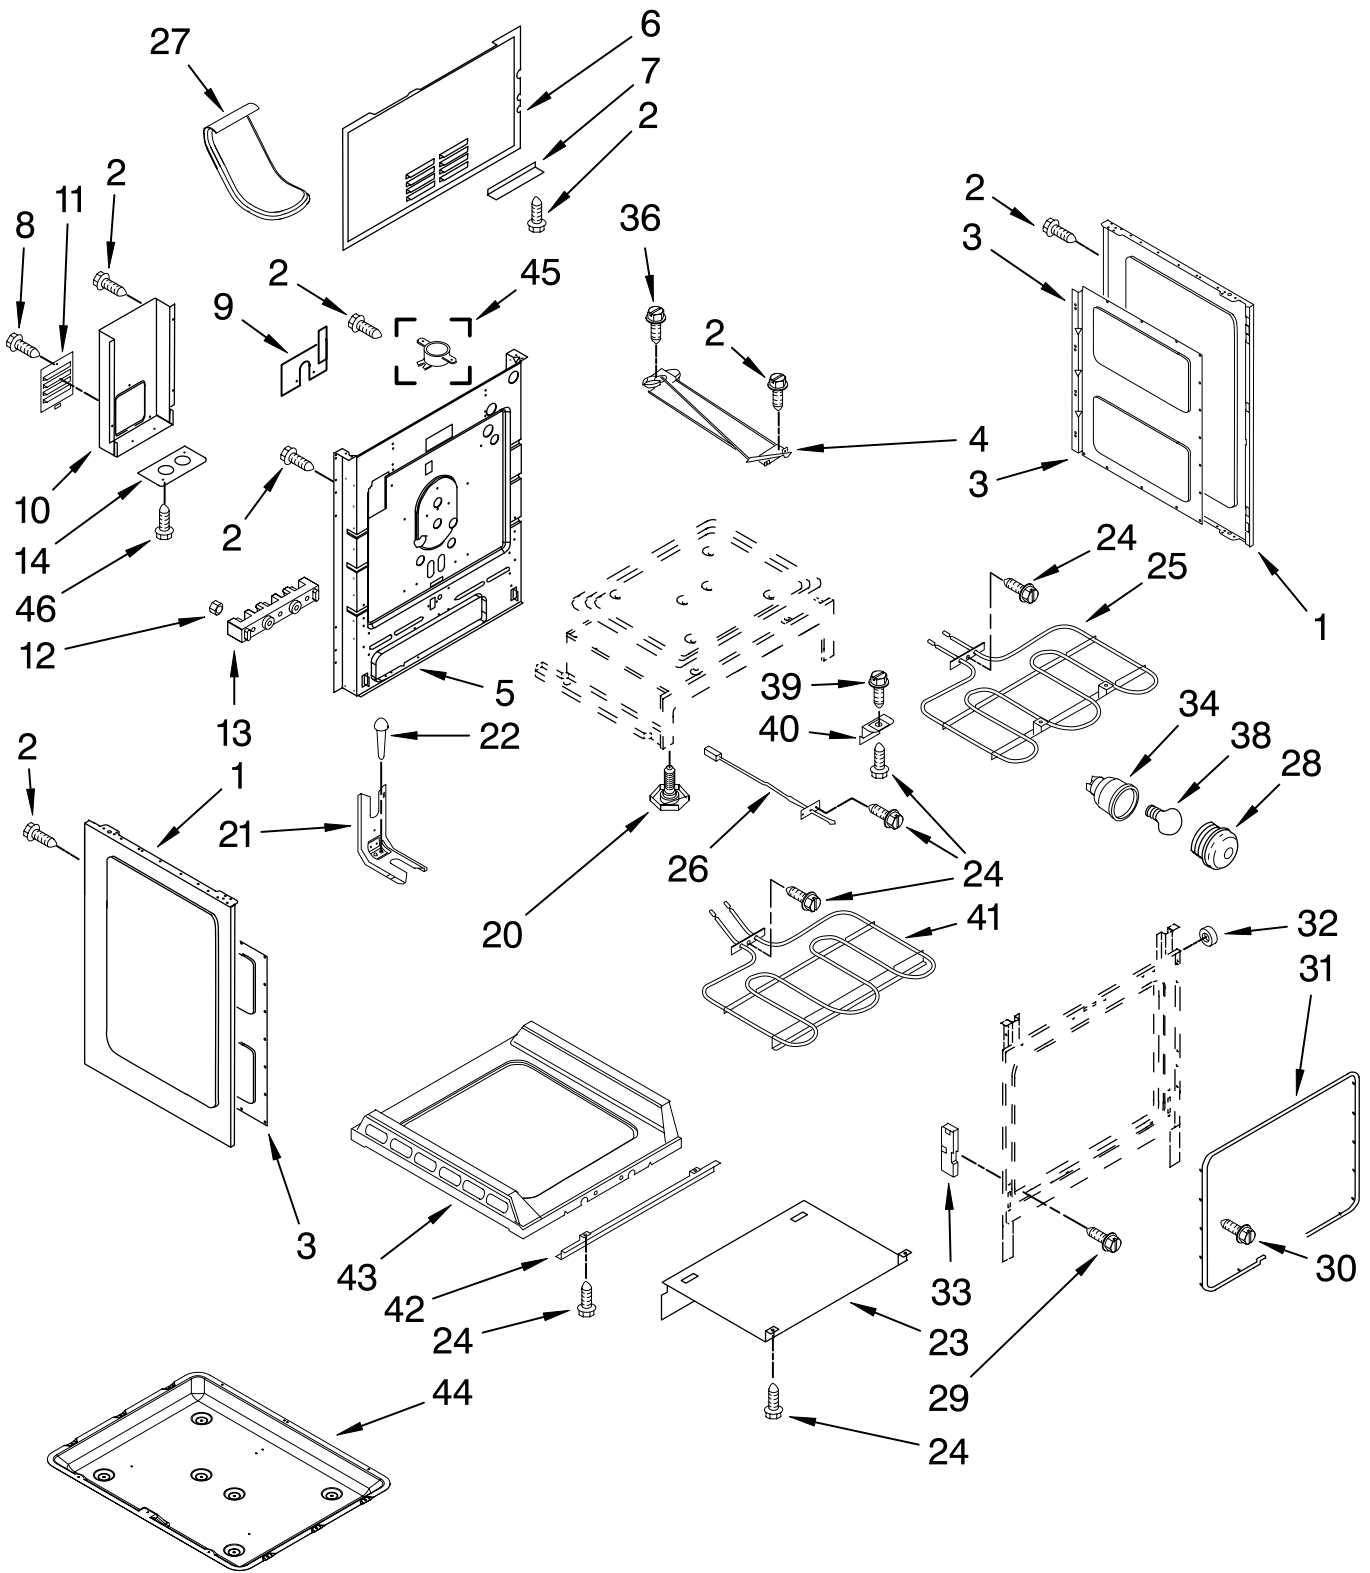

CHASSIS PARTS

For Models: KERS205TWH2, KERS205TBL2, KERS205TSS2, KERS205TBT2
(White) (Black) (S.Steel) (Biscuit)

FOR ORDERING INFORMATION REFER TO PARTS PRICE LIST

CHASSIS PARTS

For Models: KERS205TWH2, KERS205TBL2, KERS205TSS2, KERS205TBT2
(White) (Black) (S.Steel) (Biscuit)

Illus. No.	Part No.	DESCRIPTION
1		Panel, Side
	2618F172-58	White
	2618F172-69	Black
	2618F172-57	Biscuit
2	3196165	Screw
3	3804F311-51	Retainer, Side
4	8002P104-60	Latch Assembly
5	4002P347-51	Main Back
6	4005F754-51	Cover, Main Wire
7	4005F712-51	Bottom Wire Cover
8	3196178	Screw
9	7003P145-60	Insulator, Cord
10	4005P703-51	Cover, Wire (LWR)
11	4005P704-51	Panel, Access
12	7103P027-60	Nut, Term.Block
13	7401P039-60	Block, Terminal
14	3605F146-51	Plate, Conduit
20	7101P507-60	Leg, Leveling
21	3801F656-51	Bracket, Anti-Tip
22	7101P485-60	Screw, Anti-Tip
23	3604F371-51	Shield, Heat
24	7101P376-60	Screw, 8AB 1/2 (4)
25	7406P493-60	Element, Broil
26	7430P042-60	Sensor, Oven
27	8026P081-60	Vent, Oven
28	898020-001	Lens, Bulb
29	7101P282-60	Screw (4)
30	7101P618-60	Screw, Shoulder(6)
31	W10162385	Gasket
32	8010P148-60	Spacer, Side Pnl.
33	7106P125-60	Receiver, Hinge
34	7407P181-60	Light Assembly
36	7101P375-60	Screw (Black) (2)
38	7407P103-60	Bulb, Oven
39	7101P500-60	Screw, Shoulder
40	3801P822-45	Support, Ov BTM
41	7406P451-60	Element, Bake
42	3807P680-45	Support, Oven
43	2205F053-19	Bottom, Oven
44	3401F084-45	Pan, Bake Brnr
45	7403P857-60	Switch, Terminal
46	7101P336-60	Screw (2)

INSULATION

7002P362-60	Insulation, Wrap
7002P492-60	Insulation, Back
3804F316-51	Retainer, Insulation

FOR ORDERING INFORMATION REFER TO PARTS PRICE LIST