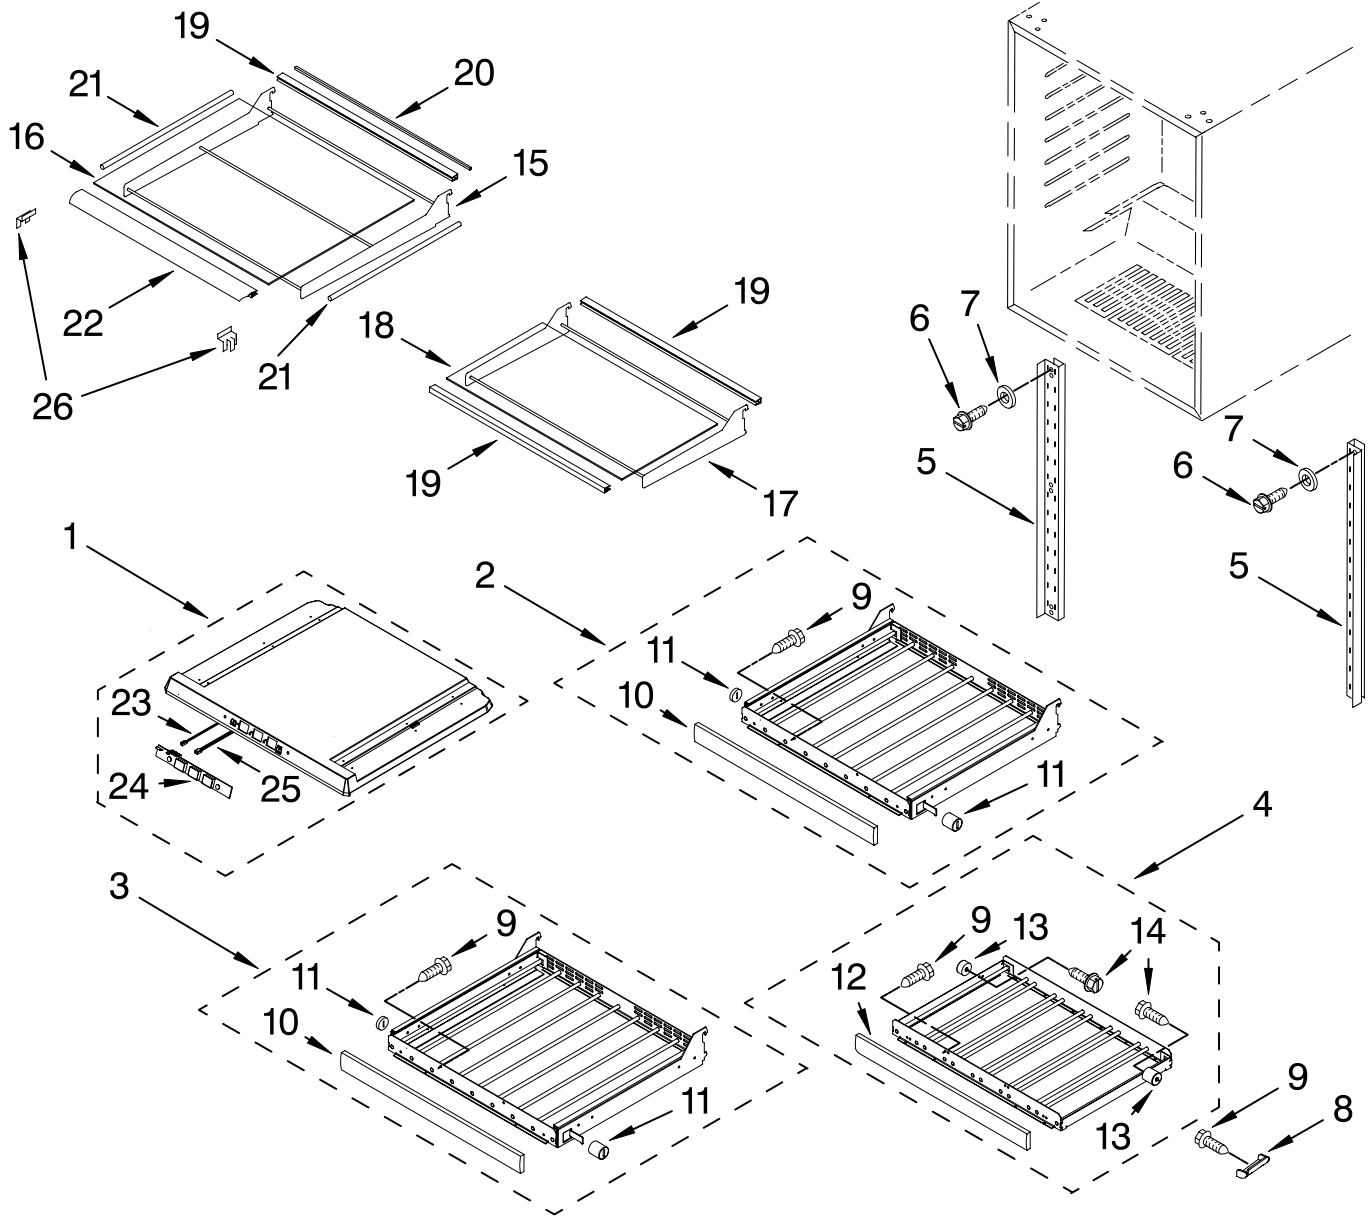

For Models: KBCS24RBS00, KBCS24RSS00
(Black Cabinet) (SS Cabinet)

FOR ORDERING INFORMATION REFER TO PARTS PRICE LIST

CABINET PARTS

For Models: KBCS24RSBS00, KBCS24RSSH00

(Black Cabinet) (SS Cabinet)

Illus. No.	Part No.	DESCRIPTION	Illus. No.	Part No.	DESCRIPTION	Illus. No.	Part No.	DESCRIPTION
1		Literature Parts	13	4344771	Bracket, Grille	26	4344827	Screw
	2300276	Use & Care Guide	14	4344841	Evaporator Fan	27	4344792	Thermal Fuse
	4344901	Wiring Diagram			Assembly	28	4344793	Screw
2		Cabinet (Not A	15	4344860	Thermostat	29	4344791	Screw
		Service Part)	16	4344768	Knob, Thermostat	30	4344783	Fan Blade
3	4344739	Lens, Light	17	4344767	Switch, Plunger	31	4344878	Screw
4	4344740	Bulb, Light	18	4344826	Screw	32	4344865	Evaporator Fan
5	4344746	Heater, Defrost	19	4344797	Screw			Motor
6	4344747	Heat Shield	20	4344819	Clip, Grille	33	4344877	Harness, Wire
7	4344761	Grille	21	4344825	Screw	34	4344832	Screw, Ground
8	4344762	Plate, Bottom	22	4344823	Seal	35	4344778	Grommet, Fan Motor
9	4344763	Foot, Leveling	23		Frame, Support	36	4344899	Bracket, Motor
10	4344764	Brace, Support		4344821	Right	37		Evaporator
11	4344898	Control Box		4344820	Left			(Not Serviced)
12		Frame, Side	24	4344824	Clip, Harness	38	4344858	Switch, Light
	4344769	Left Side	25	4344857	Harness, Wire	39	4344917	Transformer Cable
	4344770	Right Side				40	4344918	Temperature Sensor

FOR ORDERING INFORMATION REFER TO PARTS PRICE LIST

SHELF PARTS

For Models: KBCS24RSBS00, KBCS24RSSH00
(Black Cabinet) (SS Cabinet)

Illus. No.	Part No.	DESCRIPTION
1	4344892	Temperature Separator
2	4344844	Wine Rack, Top
3	4344845	Wine Rack, Middle
4	4344848	Wine Rack, Lower
5	4344842	Left Side
	4344843	Right Side
6	4344794	Screw
7	4344795	Washer
8	4344850	Stop, Lower Rack
9	4344851	Screw