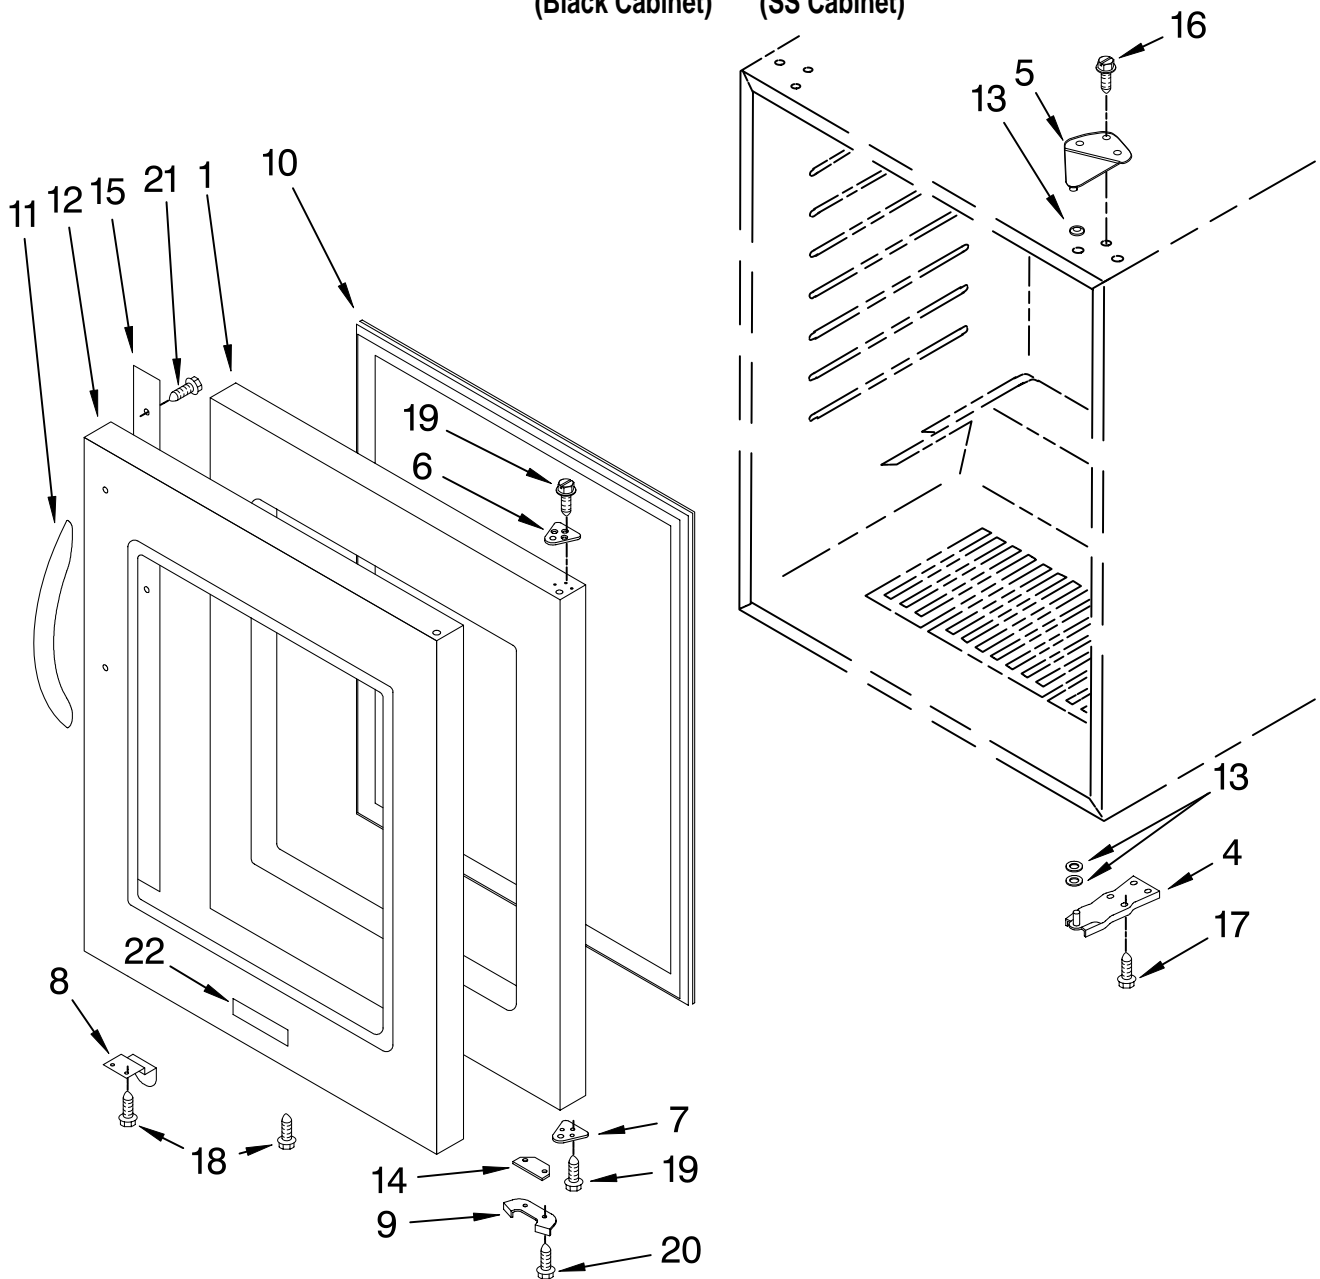

DOOR PARTS

For Models: KBCS24RSBS00, KBCS24RSS00
(Black Cabinet) (SS Cabinet)

Illus. No.	Part No.	DESCRIPTION
1	4344853	Door Assembly (Includes Gasket)
4	4344753	Hinge, Bottom
5	4344754	Hinge, Top
6	4344755	Spacer, Top Hinge
7	4344756	Spacer, Bottom Hinge
8	4344757	Actuator, Switch
9	4344758	Door Stop
10	4344852	Door Gasket
11	4344810	Handle, Door

Illus. No.	Part No.	DESCRIPTION
12	4344855	Door Skin, Stainless Steel
13	4344760	Washer
14	4344788	Spacer, Door
15	4344904	Plate
16	4344796	Screw
17	4344906	Quantity 1
	4344797	Quantity 3
18	4344827	Screw
19	4344799	Screw

Illus. No.	Part No.	DESCRIPTION
20	4344801	Screw
21	4344808	Screw
22	4344813	Nameplate
OPTIONAL PARTS NOT ILLUSTRATED		
	8171420	Cleaner, Stainless Steel (12 oz)

FOR ORDERING INFORMATION REFER TO PARTS PRICE LIST