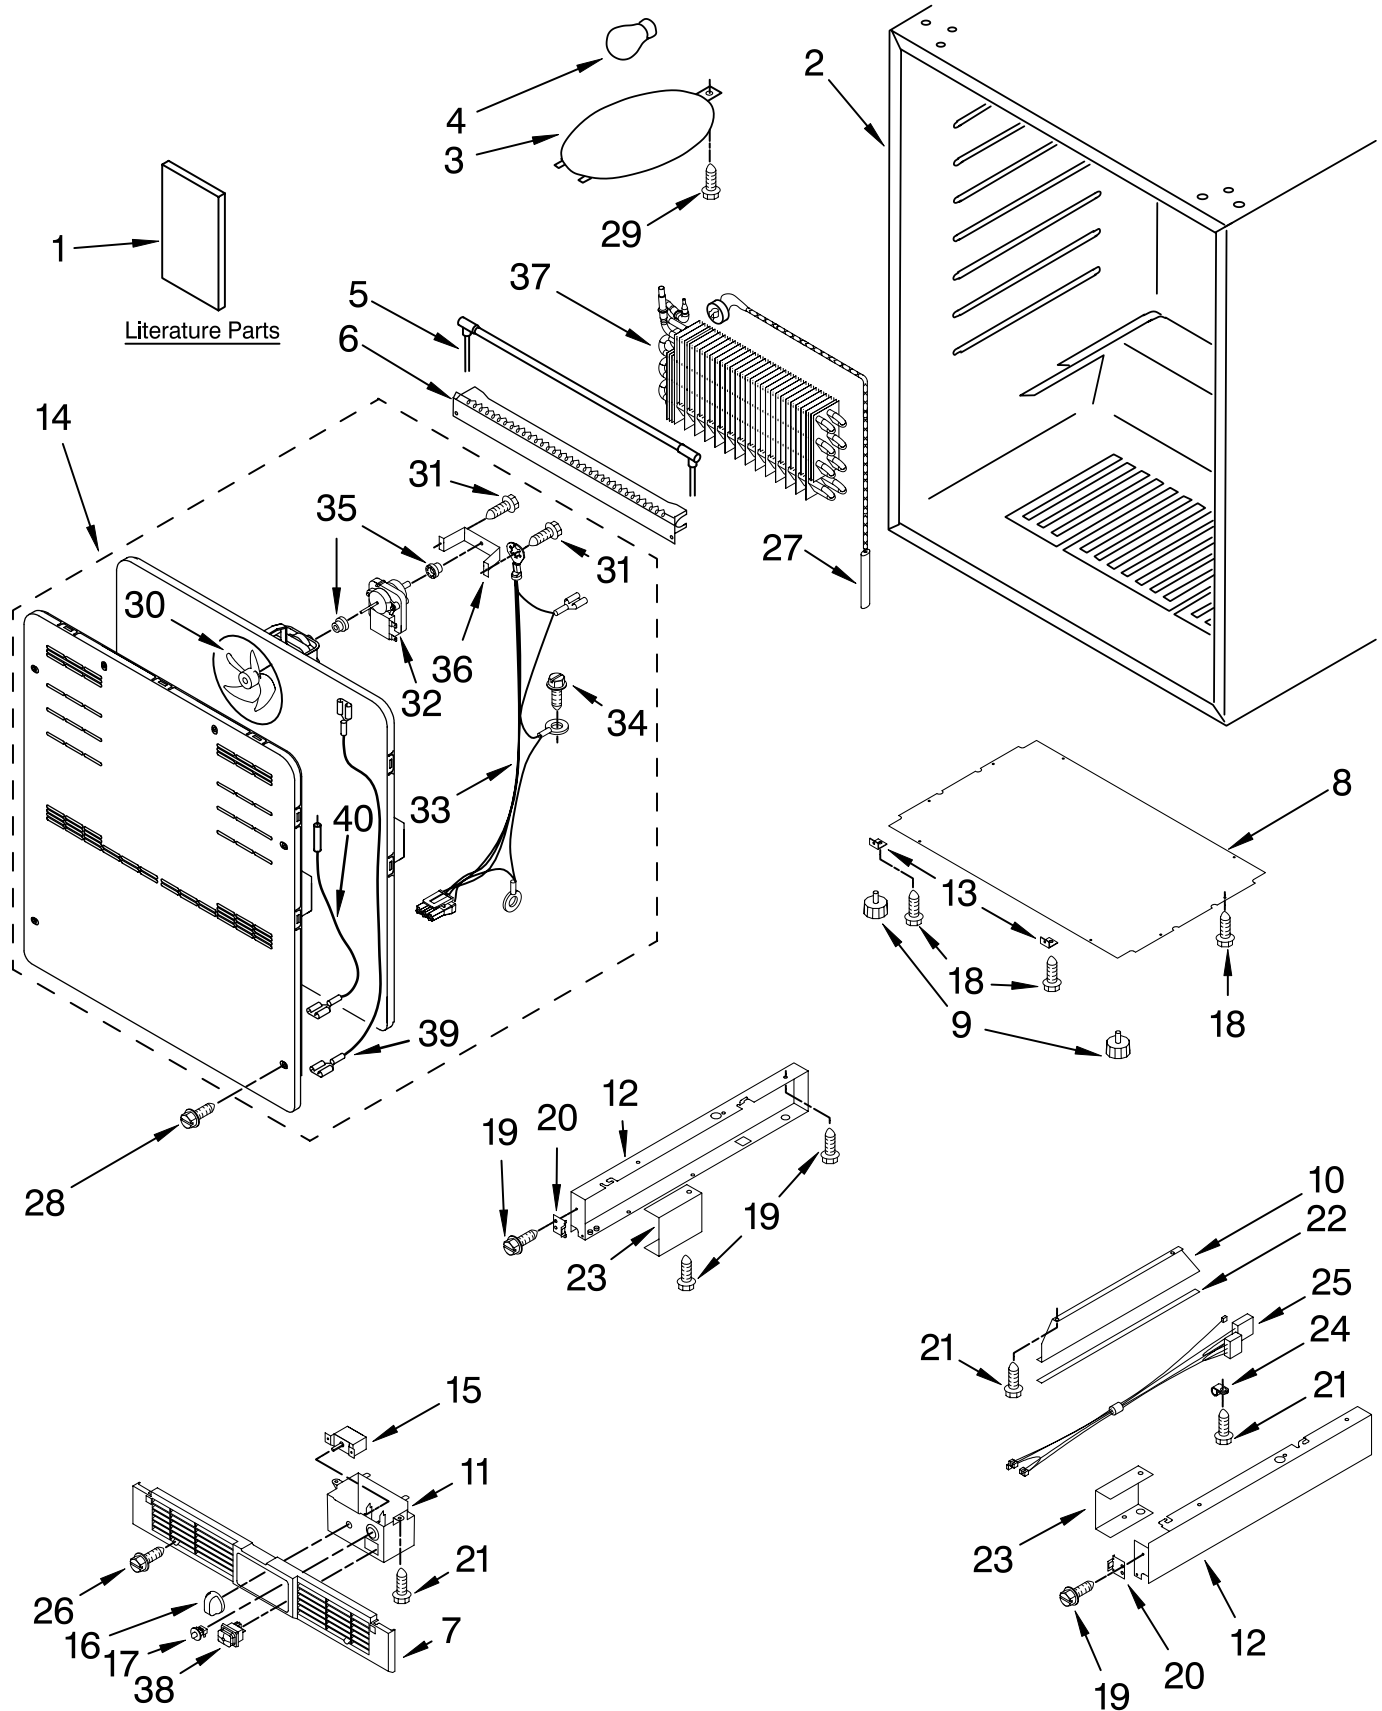

For Models: KBCS24RBS00, KBCS24RSS00
(Black Cabinet) (SS Cabinet)

FOR ORDERING INFORMATION REFER TO PARTS PRICE LIST

CABINET PARTS

For Models: KBCS24RSBS00, KBCS24RSSH00

(Black Cabinet) (SS Cabinet)

Illus. No.	Part No.	DESCRIPTION	Illus. No.	Part No.	DESCRIPTION	Illus. No.	Part No.	DESCRIPTION
1		Literature Parts	13	4344771	Bracket, Grille	26	4344827	Screw
	2300276	Use & Care Guide	14	4344841	Evaporator Fan	27	4344792	Thermal Fuse
	4344901	Wiring Diagram			Assembly	28	4344793	Screw
2		Cabinet (Not A	15	4344860	Thermostat	29	4344791	Screw
		Service Part)	16	4344768	Knob, Thermostat	30	4344783	Fan Blade
3	4344739	Lens, Light	17	4344767	Switch, Plunger	31	4344878	Screw
4	4344740	Bulb, Light	18	4344826	Screw	32	4344865	Evaporator Fan
5	4344746	Heater, Defrost	19	4344797	Screw			Motor
6	4344747	Heat Shield	20	4344819	Clip, Grille	33	4344877	Harness, Wire
7	4344761	Grille	21	4344825	Screw	34	4344832	Screw, Ground
8	4344762	Plate, Bottom	22	4344823	Seal	35	4344778	Grommet, Fan Motor
9	4344763	Foot, Leveling	23		Frame, Support	36	4344899	Bracket, Motor
10	4344764	Brace, Support		4344821	Right	37		Evaporator
11	4344898	Control Box		4344820	Left			(Not Serviced)
12		Frame, Side	24	4344824	Clip, Harness	38	4344858	Switch, Light
	4344769	Left Side	25	4344857	Harness, Wire	39	4344917	Transformer Cable
	4344770	Right Side				40	4344918	Temperature Sensor

FOR ORDERING INFORMATION REFER TO PARTS PRICE LIST

SHELF PARTS

For Models: KBCS24RSBS00, KBCS24RSSH00
(Black Cabinet) (SS Cabinet)

Illus. No.	Part No.	DESCRIPTION
1	4344892	Temperature Separator
2	4344844	Wine Rack, Top
3	4344845	Wine Rack, Middle
4	4344848	Wine Rack, Lower
5	4344842	Left Side
	4344843	Right Side
6	4344794	Screw
7	4344795	Washer
8	4344850	Stop, Lower Rack
9	4344851	Screw