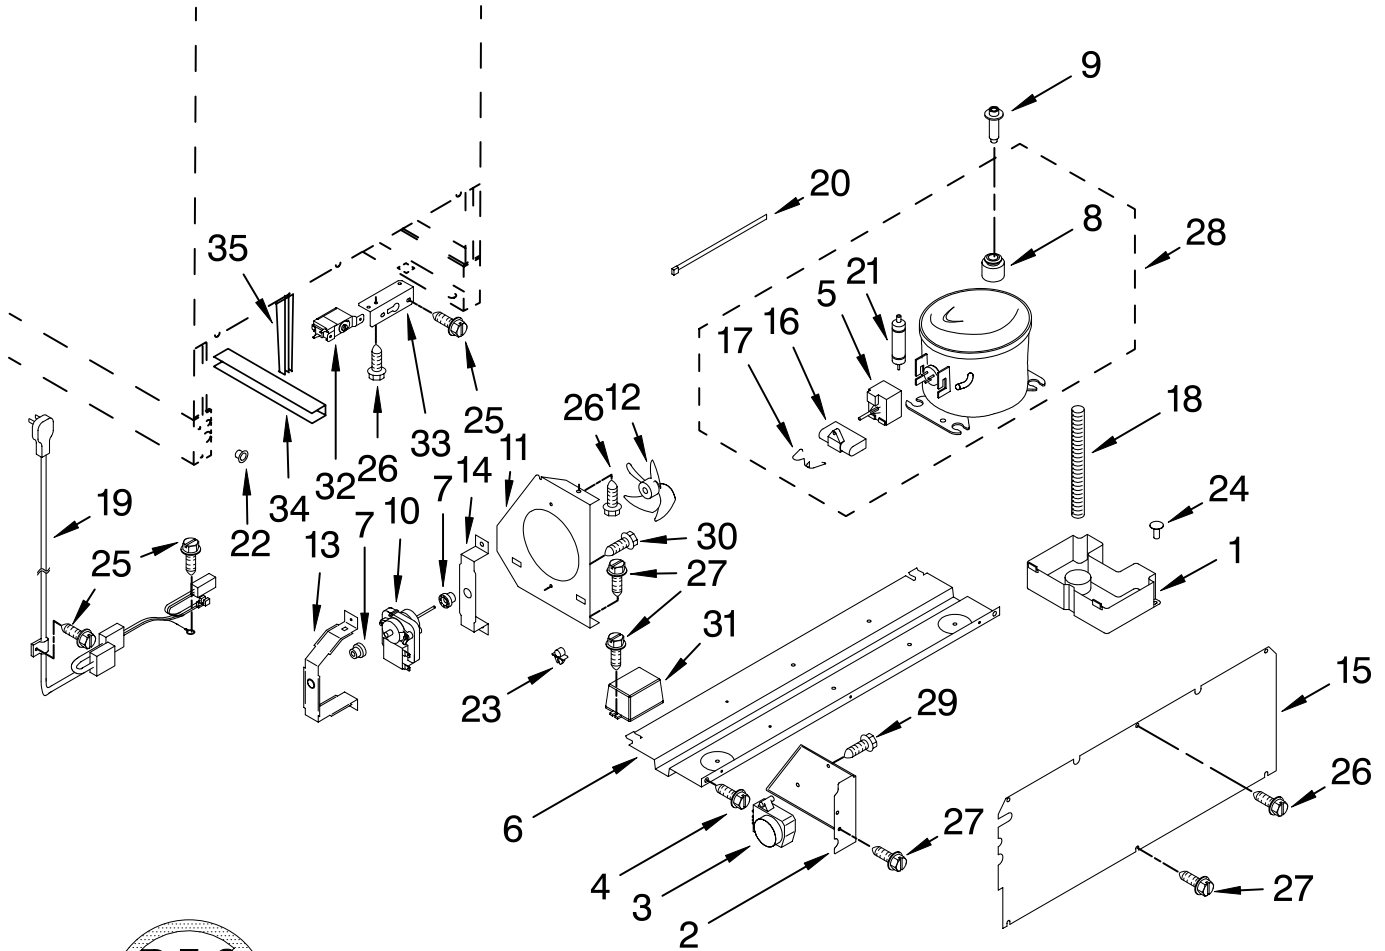

UNIT PARTS

For Models: KBCS24RSBS00, KBCS24RSSH00
(Black Cabinet) (SS Cabinet)

Illus. No.	Part No.	DESCRIPTION	Illus. No.	Part No.	DESCRIPTION	Illus. No.	Part No.	DESCRIPTION
1	4344772	Drain Pan	13	4344784	Bracket, Motor	28	4344775	Compressor (Includes Items 5, 8, 16, 17 & 21)
2	4344773	Bracket, Defrost Timer	14	4344785	Bracket, Motor	29	4344834	Screw
3	4344774	Defrost Timer	15	4344786	Cover, Rear	30	4344833	Screw
4	4344797	Screw	16	4344837	Capacitor	31	4344862	Transformer
5	4344776	Start Device	17	4344836	Clip	32	4344863	Thermostat
6	4344777	Mounting Plate, Compressor	18	4344839	Tube, Drain	33	4344864	Bracket, Thermostat
7	4344778	Grommet, Fan Motor	19	4344861	Power Cord	34	4344907	Trim, Edge
8	4344779	Grommet, Compressor	20	4344829	Cable Tie	35	4344908	Support, Drain
9	4344780	Bolt, Compressor	21	4344828	Drier			
10	4344781	Fan Motor, Condenser	22	4344838	Bushing			
11	4344782	Baffle, Air	23	4344831	Clip, Bushing			
12	4344783	Fan Blade	24	4344835	Bushing			
			25	4344826	Screw			
			26	4344825	Screw			
			27	4344832	Screw			

REFRIGERANT CHARGE

3.5 Ounces
(R-134A)

FOR ORDERING INFORMATION REFER TO PARTS PRICE LIST