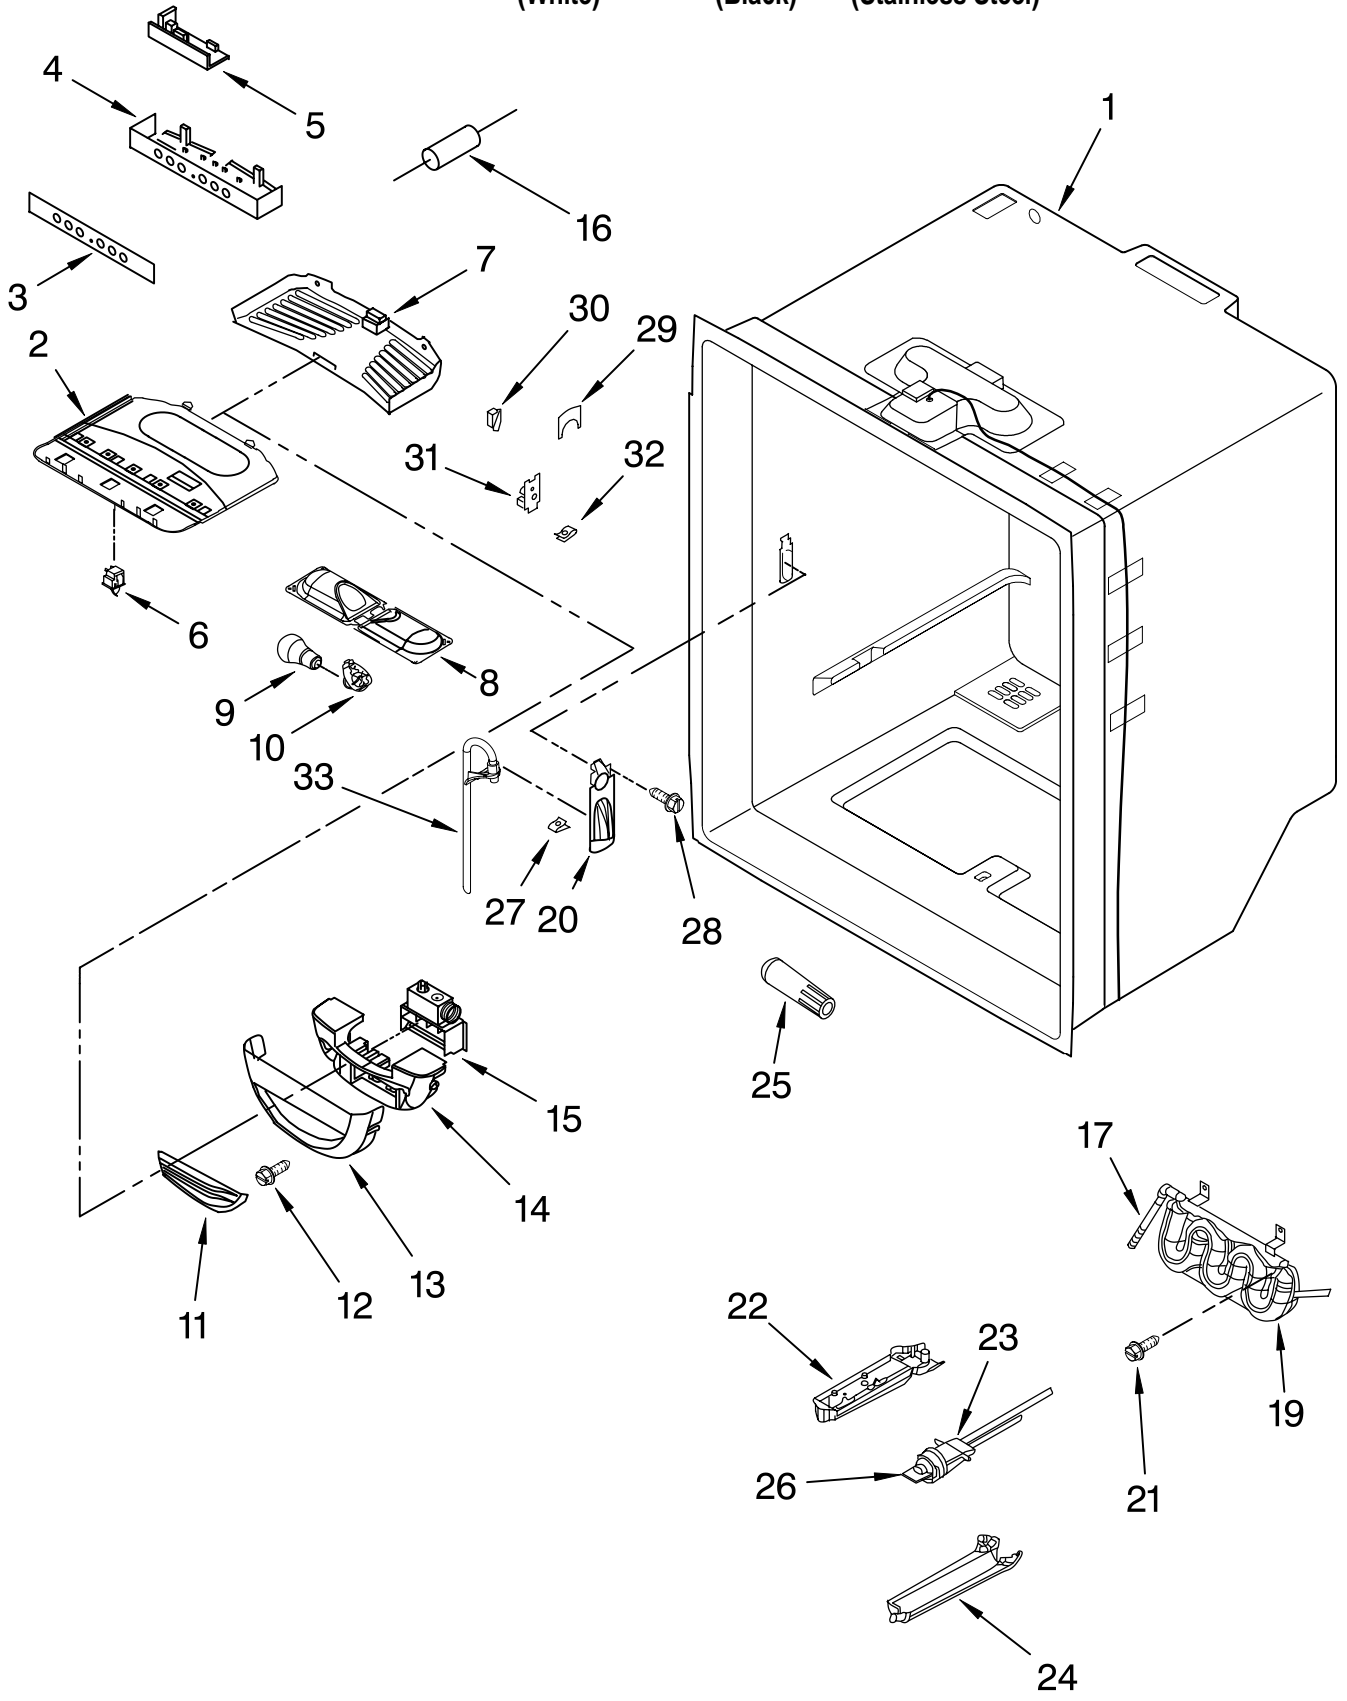

REFRIGERATOR LINER PARTS

For Models: KBFS20ETWH00, KBFS20ETBL00, KBFS20ETSS00
(White) (Black) (Stainless Steel)

FOR ORDERING INFORMATION REFER TO PARTS PRICE LIST

REFRIGERATOR LINER PARTS

For Models: KBFS20ETWH00,KBFS20ETBL00,KBFS20ETSS00
(White)   (Black)   (Stainless Steel)

Illus. No.	Part No.	DESCRIPTION
1		Liner (Not A Serviceable Part)
2	67004078	Bracket, Control and Lights
3	67005949	Overlay
4	67005444	Housing, Electronic Control
5	67005397	Electronic Control
6	C3680310	Switch, Light
7	67003897	Cover, Light
8	67003901	Housing, Light
9	A0282812	Bulb, Light
10	8170839	Socket, Light
11	67003900	Insert, Damper Cover
12	67006602	Screw
13	67003899	Cover, Damper
14	67006604	Insulation
15	W10127429	Control, Damper
16	12002355	Thermister
17	61006182	Union, Tube
19	67004091	Tank, Water
20	67002979	Dispenser
21	67006287	Screw
22	67001668	Plate, Filter
23	67006524	Head, Water Filter Assembly
24	12568001	Cover, Filter
25	67006469	Filter, Water
26	12664501	Plug, Filter Bypass
27	B8390302	Clip, Waterline
28	67006400	Screw
29	67005674	Facade, Dispenser
30	12575501	Switch, Limit
31	67002742	Plate, Switch
32	67002816	Clip, Water Tube
33	67002743	Guide, Water Line

Following Parts Not Illustrated

- 8208197 Harness, Damper Control
- 67005417 Harness, Controls (Refrigerator) (Includes # 16)

FOR ORDERING INFORMATION REFER TO PARTS PRICE LIST