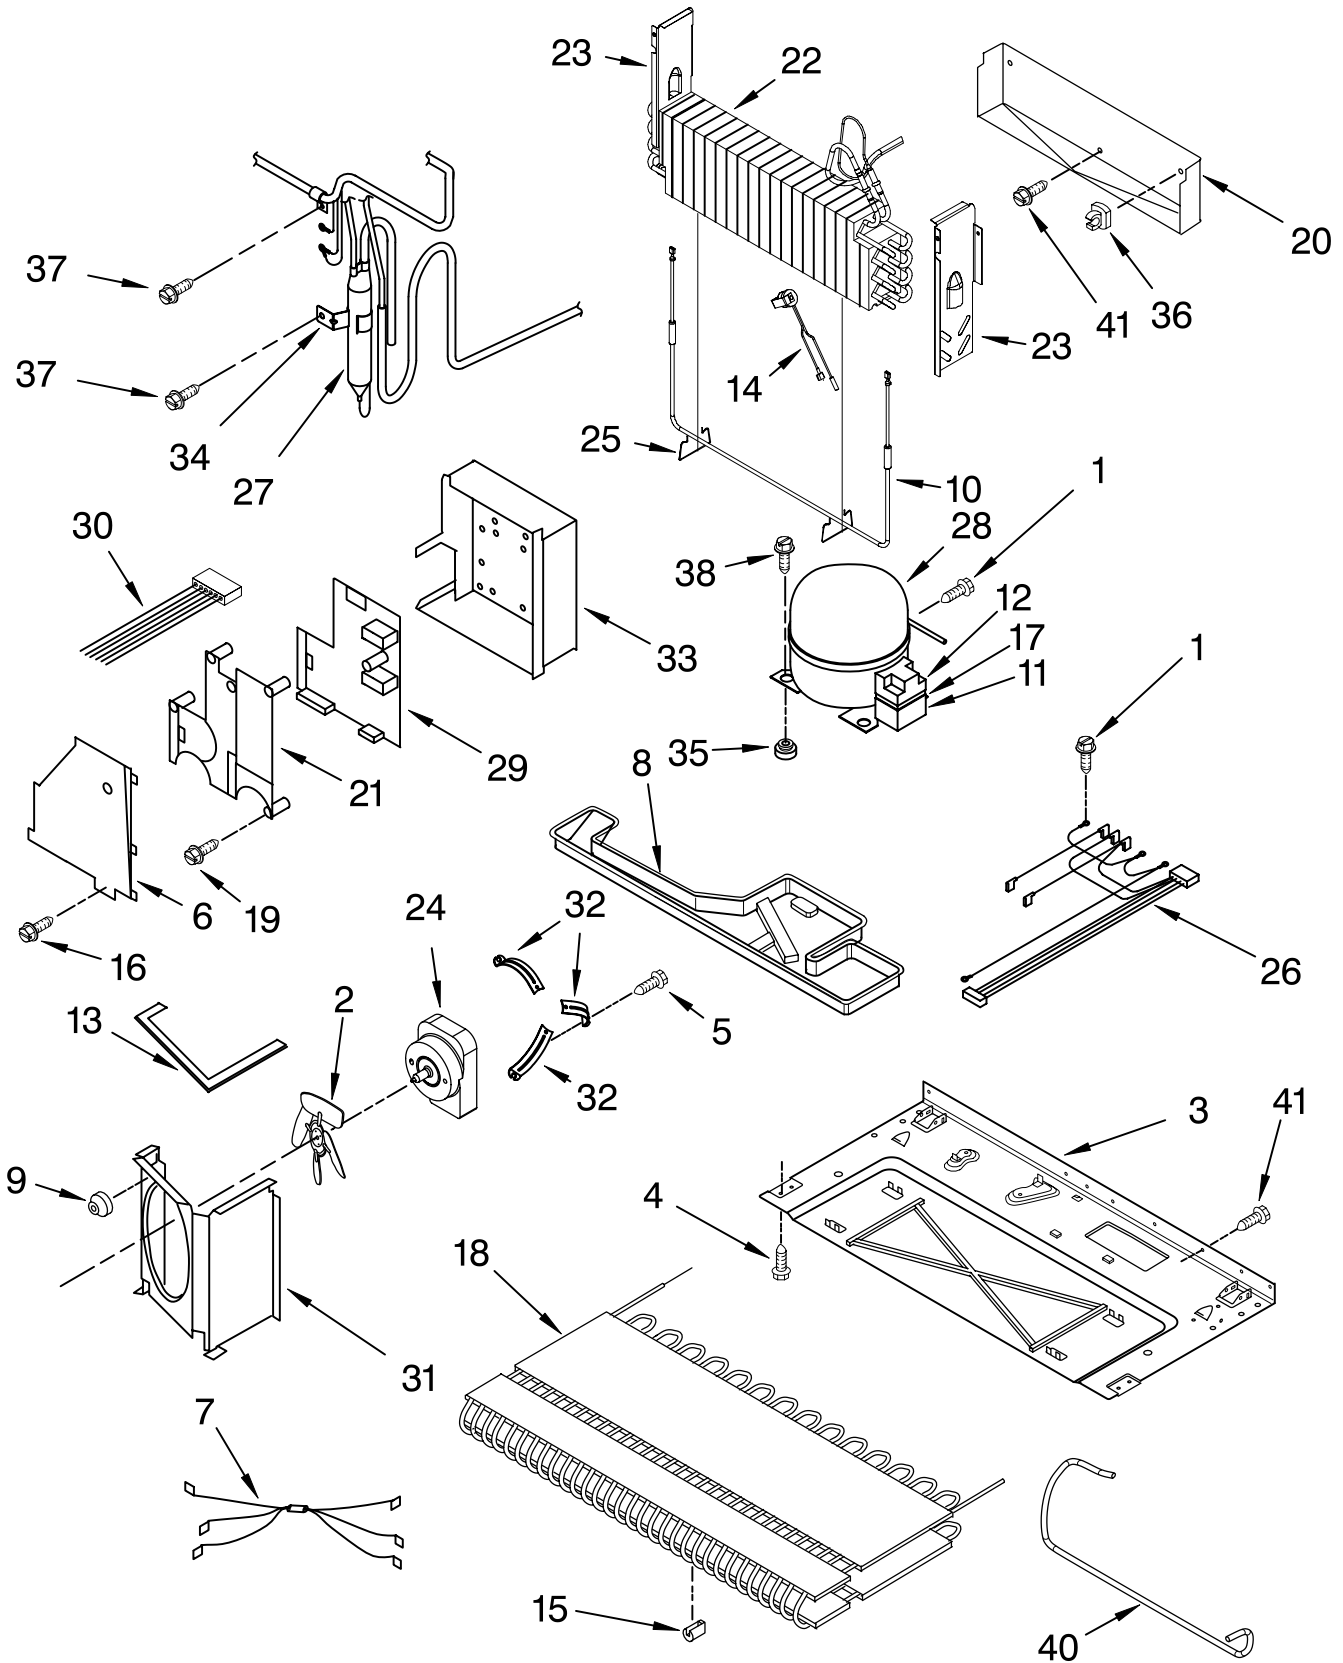

UNIT PARTS

For Models: KBFS20ETWH00, KBFS20ETBL00, KBFS20ETSS00
(White) (Black) (Stainless Steel)

FOR ORDERING INFORMATION REFER TO PARTS PRICE LIST

UNIT PARTS

For Models: KBFS20ETWH00,KBFS20ETBL00,KBFS20ETSS00
(White) (Black) (Stainless Steel)

Illus. No.	Part No.	DESCRIPTION
1	67006433	Screw
2	67004952	Blade, Fan
3	67005889	Base
4	67006573	Screw
5	67004954	Screw
6	67005421	Cover, HV Box
7	67005679	Harness, Evap Heater
8	67007175	Drain Pan
9	61004743	Grommet (3)
10	67002493	Evaporator Heater
11	C8931612	Capacitor (See Item # 12)
12	67005560	Overload/Relay (Capacitor Incl.)
13	61003210	Seal
14	67003426	Bi-Metal
15	67005680	Grommet (7)
16	67006615	Screw
17	67007052	Strap
18	67006131	Condenser
19	67006550	Screw
20	67002490	Tray, Drip
21	67005719	Spacer
22	12002041	Evaporator

Illus. No.	Part No.	DESCRIPTION
23		Dam
	67001084	Right Side
	67001083	Left Side
24	67004432	Motor, Fan
25	10428101	Clip, Heater
26	13060201	Harness, Unit
27	2317845	Drier (Service)
28	12002634	Compressor (Includes Items 11, 12, 17, 27 & 35)
29	12782027	Control Board
30	12972902	Harness, Wiring
31	12575305	Shroud
32	67004953	Bracket, Fan Motor
33	67005718	Box, Control
34	10547003	Clip, Drier
35	67003493	Grommet (4)
36	10623002	Clip, Evaporator
37	67006737	Screw
38	67006432	Screw
40	67004700	Tube, Discharge
41	67006425	Screw

Illus. No.	Part No.	DESCRIPTION
Following Parts Not Illustrated and Optional Parts Not Included		
	978025	Valve, Access (1/4")
	978026	Valve, Access (5/16")
	978027	Valve, Access (3/8")
	978028	Valve, Access (1/2")
	978029	Valve, Access (5/8")
	978030	Valve, Access (3/4")
	876764	Valve, Access (3/16")
REFRIGERANT CHARGE		
5.0 Ozs. (R-134A)		

FOR ORDERING INFORMATION REFER TO PARTS PRICE LIST