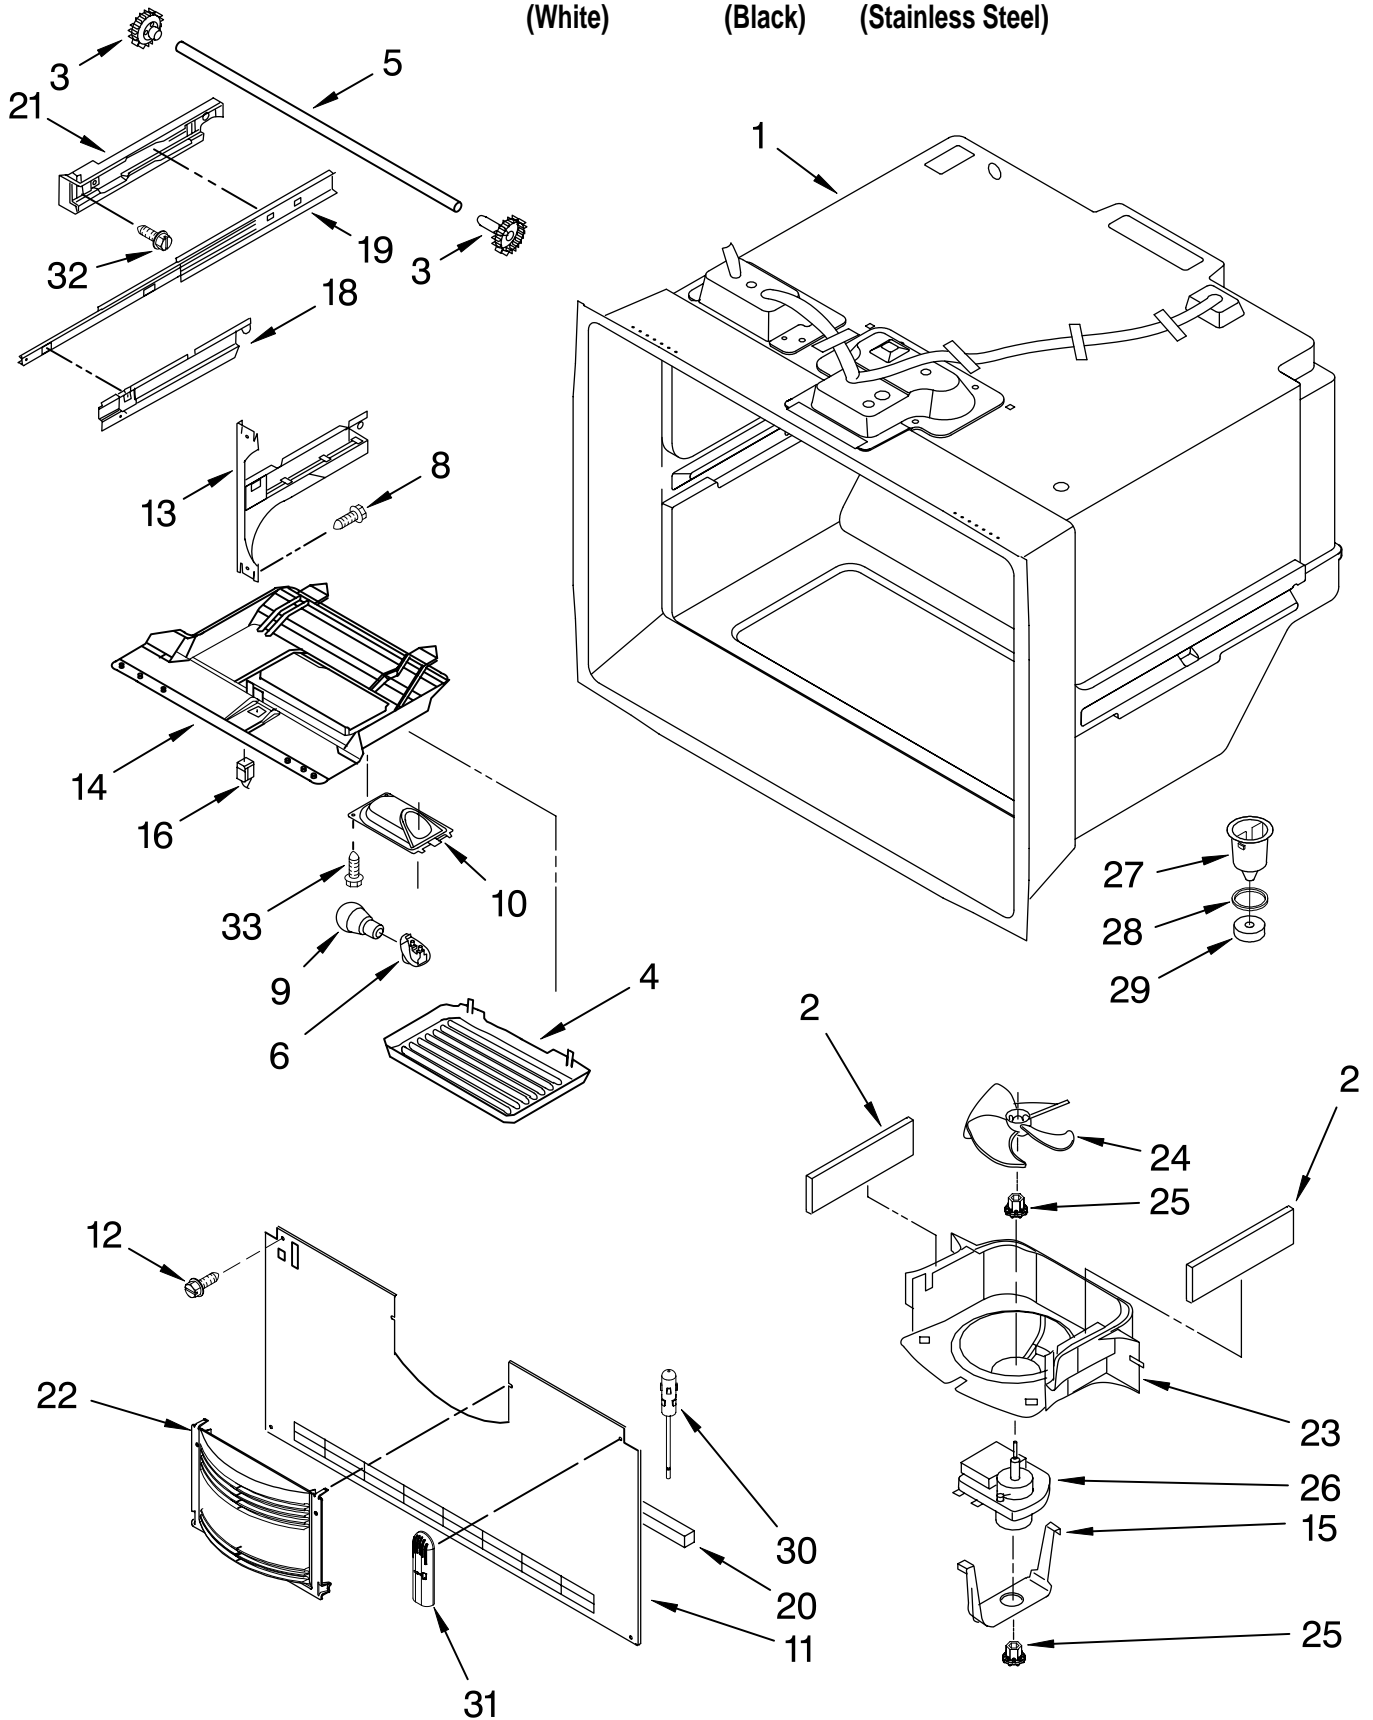

FREEZER LINER PARTS

For Models: KBFS20ETWH00, KBFS20ETBL00, KBFS20ETSS00
(White) (Black) (Stainless Steel)

FOR ORDERING INFORMATION REFER TO PARTS PRICE LIST

FREEZER LINER PARTS

For Models: KBFS20ETWH00,KBFS20ETBL00,KBFS20ETSS00
(White)   (Black)   (Stainless Steel)

Illus. No.	Part No.	DESCRIPTION
1		Liner (Not A Serviceable Part)
2	67001291	Gasket, Foam
3	12002497	Gear (2) (Includes RT & LT)
4	67003905	Cover, Light
5	67004017	Shaft
6	8170839	Socket, Light
8	67006473	Screw
9	A0282812	Bulb, Light
10	67001035	Housing, Light
11	67005873	Cover, Evaporator
12	67006425	Screw
13		Bracket, Door
	67004732	Left
	67004733	Right
14	67003906	Housing, Lighting
15	67005633	Clip, Evap Motor
16	12002646	Switch, Light
18		Bracket, Basket
	67004728	Left
	67004729	Right
19	67004863	Slide, Drawer (2)
20	67003731	Gasket, Bottom
21		Bracket, Slide
	67004971	Left
	67004972	Right
22	13024802	Grille, Fan Shroud
23	67002777	Shroud, Evap Fan
24	12217201	Blade, Fan (Evaporator)
25	67002780	Grommet (2)
26	67003636	Motor, Evaporator
27	D7753903	Funnel, Drain (Incl # 28 & 29)
28	M0500703	Seal
29	B8381501	Gasket
30	12002355	Thermistor
31	67003924	Cover, Thermistor
32	67004892	Screw
33	67006530	Screw

Following Parts Not Illustrated

67006095 Harness, Lights
(Freezer)

FOR ORDERING INFORMATION REFER TO PARTS PRICE LIST