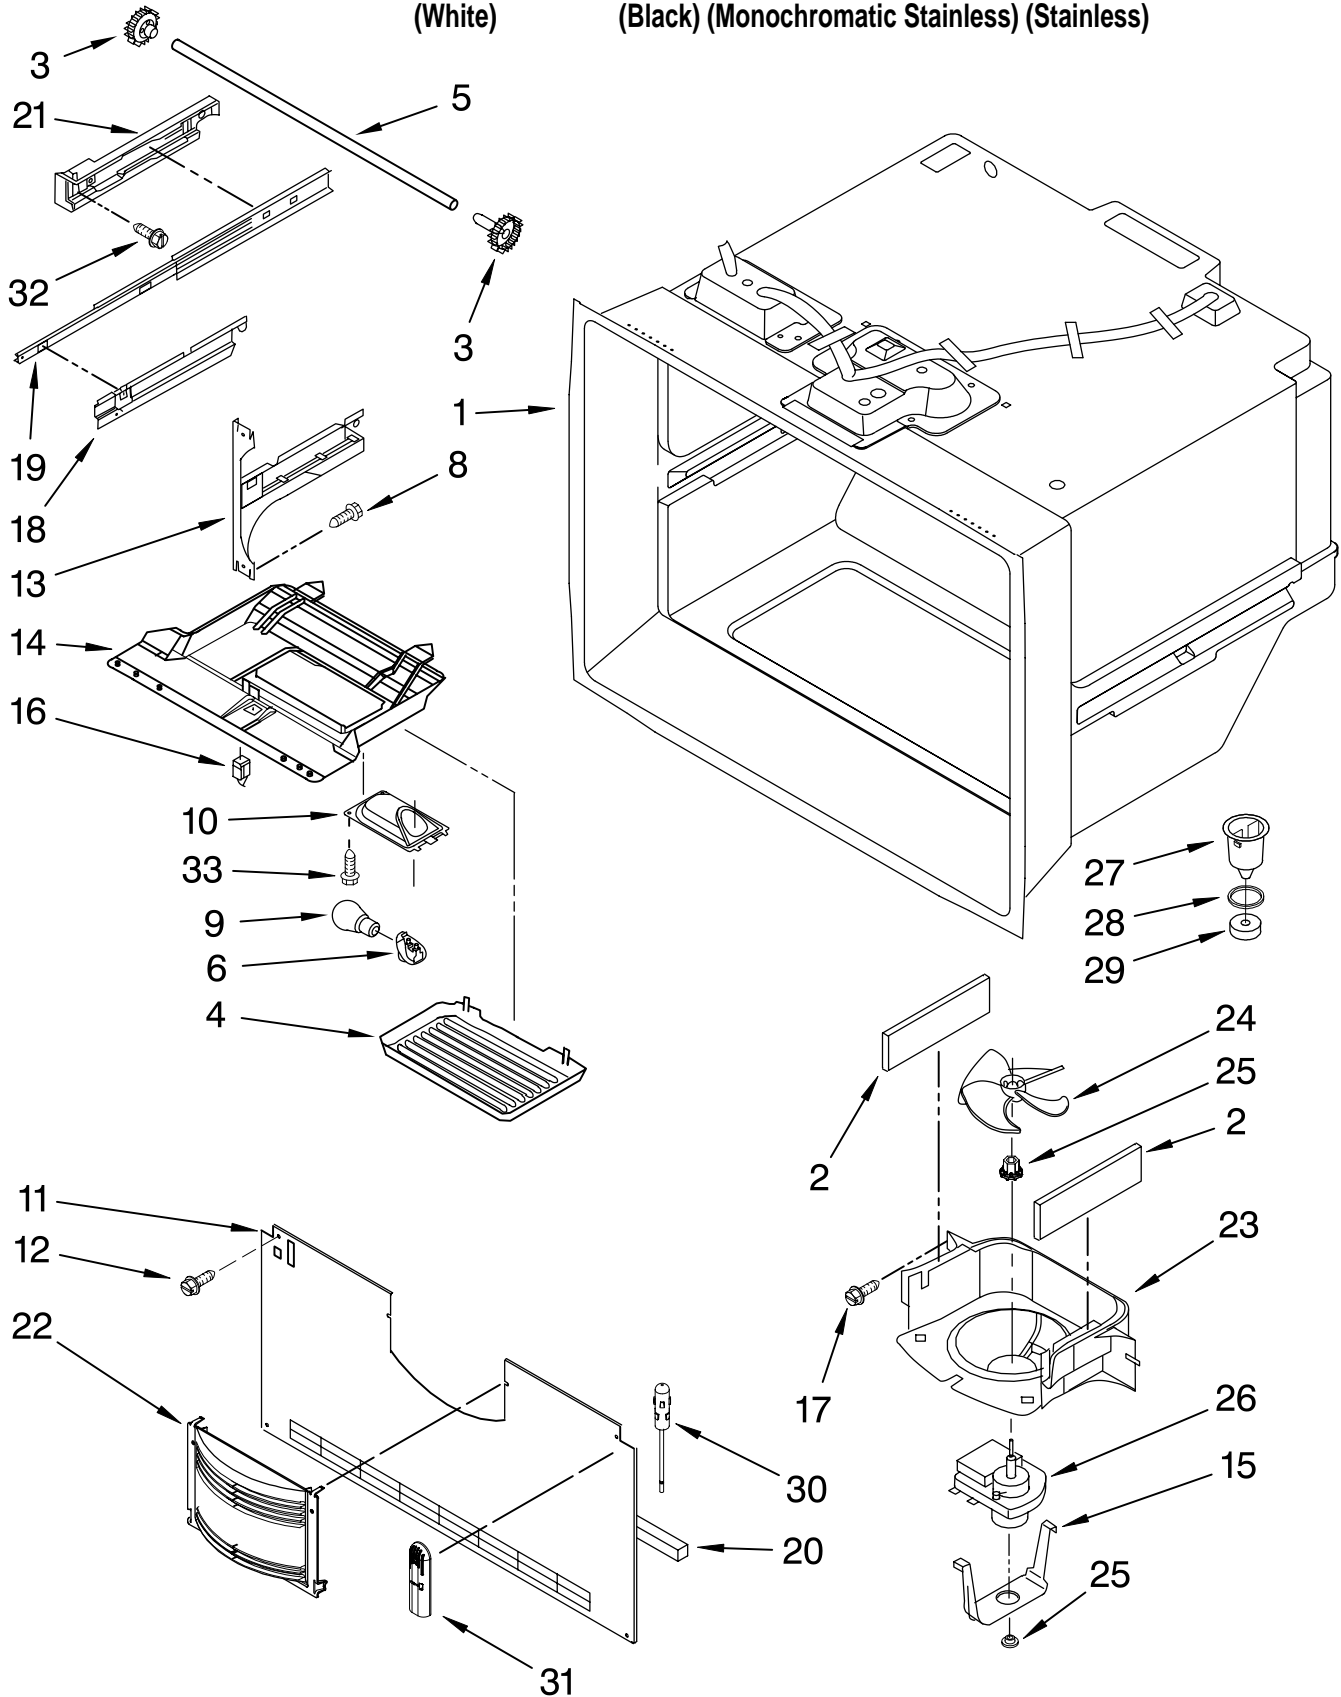

FREEZER LINER PARTS

For Models: KBFS25EVWH00, KBFS25EVBL00, KBFS25EVMS00, KBFS25EVSS00
(White) (Black) (Monochromatic Stainless) (Stainless)

FOR ORDERING INFORMATION REFER TO PARTS PRICE LIST

FREEZER LINER PARTS

For Models: KBFS25EVWH00, KBFS25EVBL00, KBFS25EVMS00, KBFS25EVSS00
(White) (Black) (Monochromatic Stainless) (Stainless)

Illus. No.	Part No.	DESCRIPTION
1		Liner (Not A Serviceable Part)
2	67001291	Gasket, Foam
3	12002497	Gear (Includes RT & LT)
4	67003905	Cover, Light
5	67004017	Shaft
6	67002216	Socket, Light
8	67006473	Screw
9	A0282812	Bulb, Light
10	67001035	Housing, Light
11	67005873	Cover, Evaporator
12	67006425	Screw
13		Bracket, Door
	W10122147	Left
	W10122148	Right
14	67003906	Housing, Lighting
15	W10167028	Clip, Evap Motor
16	67005653	Switch, Light
17	67006406	Screw
18		Cradle, Basket
	W10187668	Left
	W10187667	Right
19	W10120018	Slide, Drawer (2)
20	67003731	Gasket, Bottom
21		Bracket, Slide
	W10122147	Left
	W10122148	Right
22	W10175909	Cover, Fan Shroud
23	W10167023	Shroud, Evap Fan
24	2169142	Blade, Fan (Evaporator)
25	W10150583	Grommet (2)
26	W10199049	Motor, Evaporator
27	D7753903	Funnel, Drain
28	M0500703	Seal
29	B8381501	Gasket
30	12002355	Thermistor
31	67003924	Cover, Thermistor
32	67006406	Screw
33	67006530	Screw

Following Parts Not Illustrated

67006095 Harness, Lights
(Freezer)