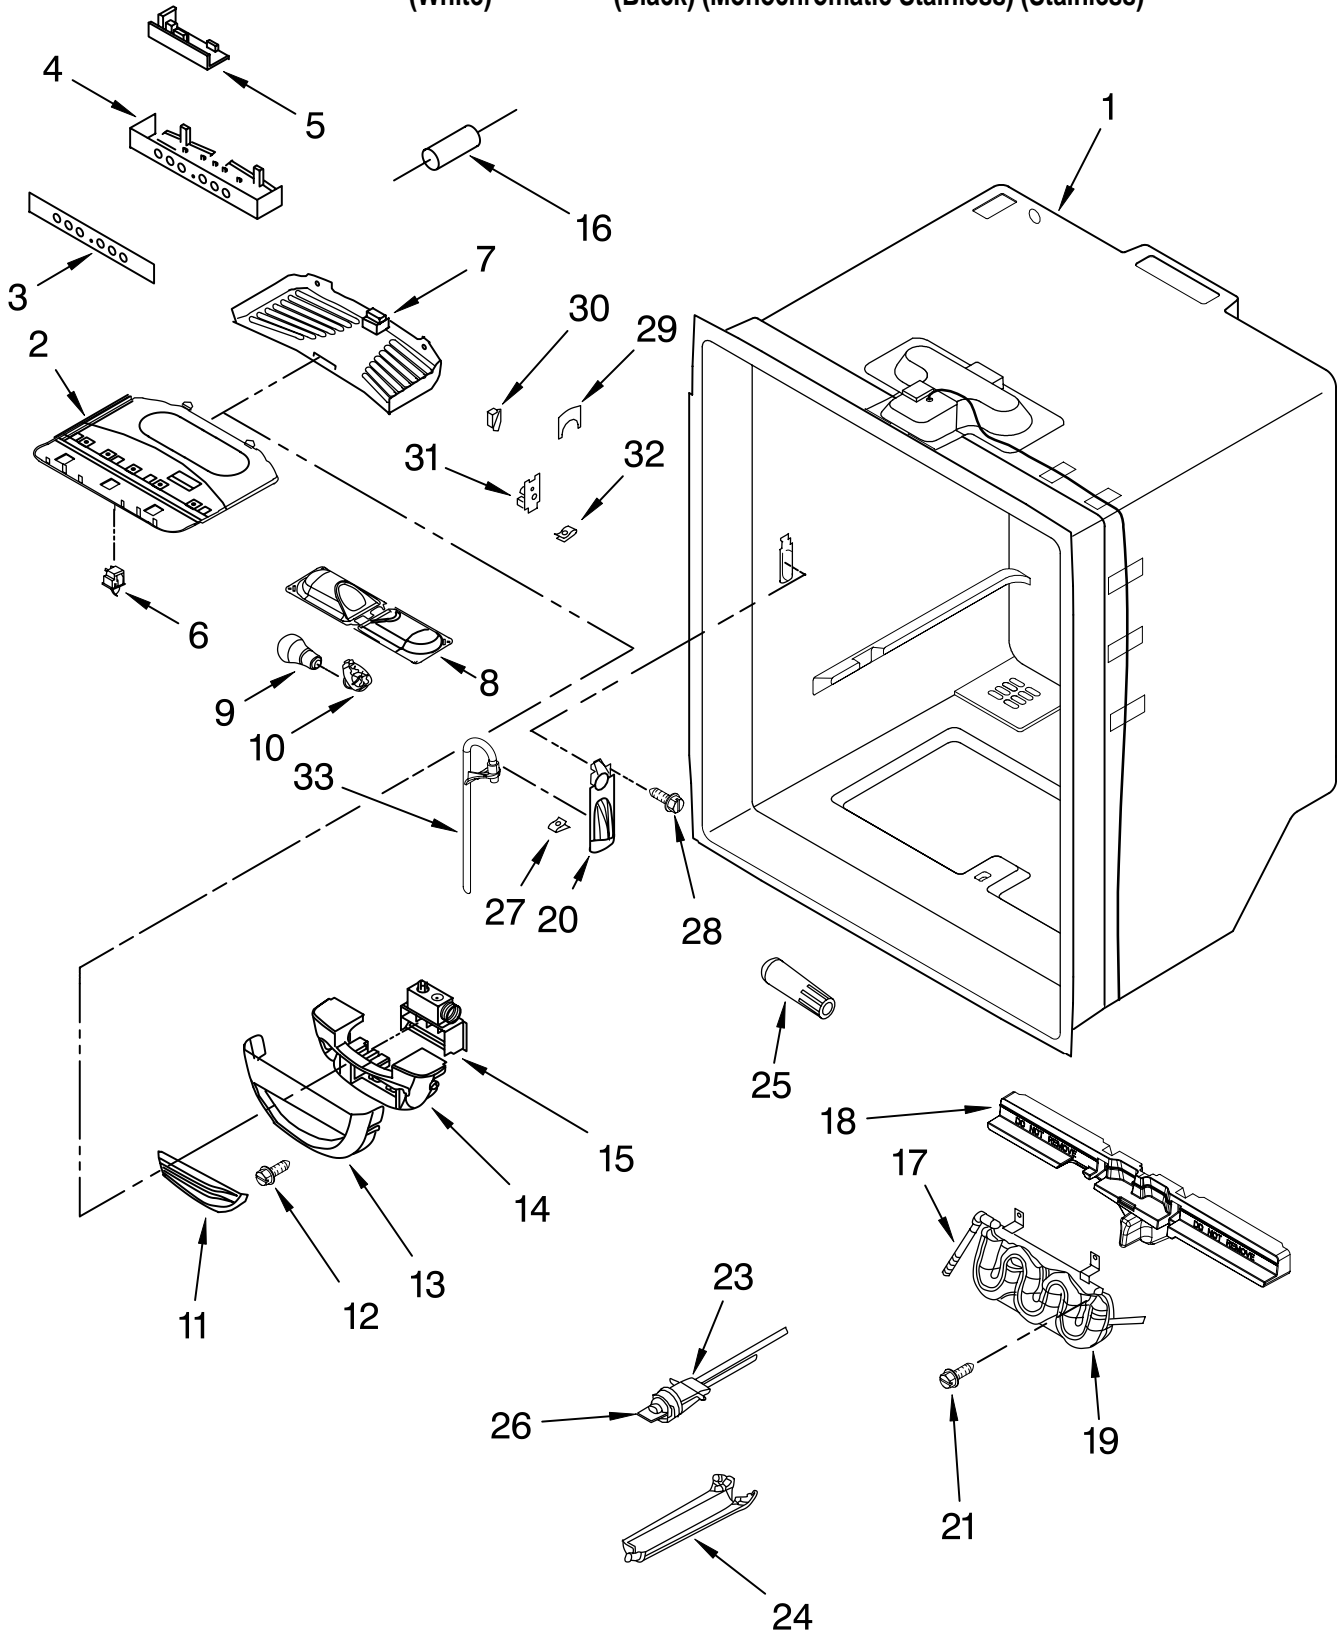

REFRIGERATOR LINER PARTS

For Models: KBFS25EVWH00, KBFS25EVBL00, KBFS25EVMS00, KBFS25EVSS00
(White) (Black) (Monochromatic Stainless) (Stainless)

FOR ORDERING INFORMATION REFER TO PARTS PRICE LIST

REFRIGERATOR LINER PARTS

For Models: KBFS25EVWH00, KBFS25EVBL00, KBFS25EVMS00, KBFS25EVSS00
(White) (Black) (Monochromatic Stainless) (Stainless)

Illus. No.	Part No.	DESCRIPTION
1		Liner (Not A Serviceable Part)
2	67004078	Bracket, Control and Lights
3	W10175936	Overlay
4	W10203324	Housing
5	W10207861	Electronic Control
6	C3680310	Switch, Light
7	67003897	Cover, Light
8	67003901	Housing, Light
9	A0282812	Bulb, Light
10	Y12570701	Socket, Light
11	67003900	Insert, Damper Cover
12	67006602	Screw
13	67003899	Cover, Damper
14	67006604	Insulation
15	W10127429	Control, Damper
16	12002355	Thermistor
17	61006182	Union, Tube
18	W10117358	Insulation, Tank
19	W10153959	Tank, Water
20	W10158503	Dispenser
21	67006287	Screw
23	67006524	Housing, Filter Head
24	12568001	Cover, Filter
25	UKF8001	Filter, Water
26	12664501	Head, Filter
27	B8390302	Clip, Waterline
28	67006415	Screw
29	67005674	Facade, Dispenser
30	12575501	Switch, Limit
31	67002742	Plate, Switch
32	67002816	Clip, Water Tube
33	67003728	Guide, Water Line

Following Parts Not Illustrated

67005417 Harness, Control (Refrigerator) (Includes # 16)

FOR ORDERING INFORMATION REFER TO PARTS PRICE LIST