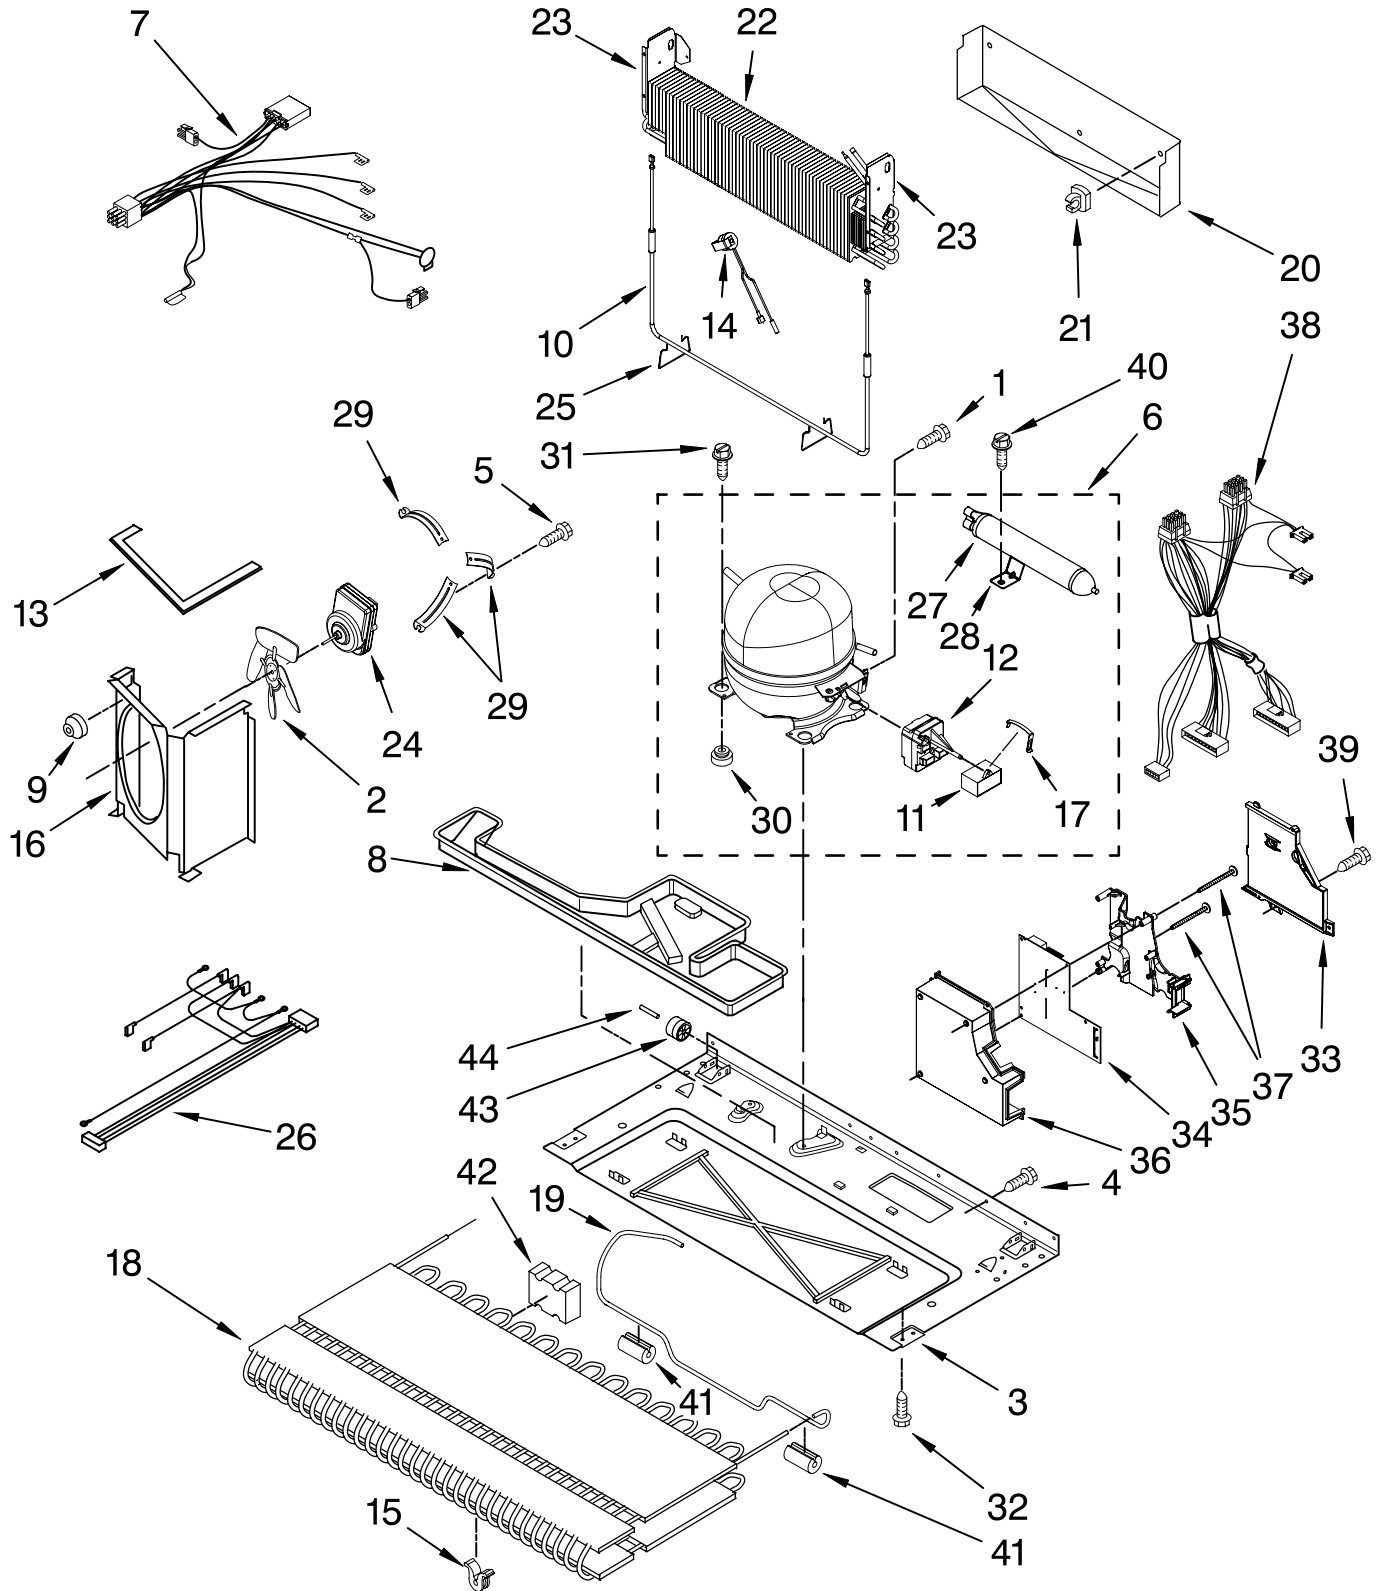

UNIT PARTS

For Models: KBFS25EVWH00, KBFS25EVBL00, KBFS25EVMS00, KBFS25EVSS00
(White) (Black) (Monochromatic Stainless) (Stainless)

FOR ORDERING INFORMATION REFER TO PARTS PRICE LIST

UNIT PARTS

For Models: KBFS25EVWH00, KBFS25EVBL00, KBFS25EVMS00, KBFS25EVSS00
(White) (Black) (Monochromatic Stainless) (Stainless)

Illus. No.	Part No.	DESCRIPTION
1	67006433	Screw
2	W10162928	Blade, Fan
3	67005889	Base
4	67006425	Screw
5	8208234	Screw
6	W10134623	Compressor
7	W10171661	Harness, Evap Heater
8	67007175	Pan, Drain
9	67004743	Grommet
10	67002493	Evaporator Heater
11	2264017	Capacitor
12	W10128791	Overload (Includes Relay)
13	61003210	Gasket
14	W10165425	Thermostat
15	W10137529	Grommet (4)
16	12575309SP	Shroud, Condenser
17	2255199	Clip, Capacitor
18	67006131	Condenser
19	67004700	Tube, Discharge
20	67002490	Tray, Drip
21	10623002	Clip, Evaporator

Illus. No.	Part No.	DESCRIPTION
22	67003720	Evaporator
23		Dam
	67001084	Right Side
	67001083	Left Side
24	67004432	Motor, Fan
25	10428101	Clip, Heater
26	13060202	Harness, Unit
27	W10143759	Drier (Service)
28	10547003	Clip, Drier
29	67004953	Bracket, Fan Motor
30	W10169124	Grommet
31	67006432	Screw
32	67006573	Screw (4)
33	67005421	Cover, HV
34	W10205114	Board, HV
35	67005418	Spacer, HV
36	67004969	Box, HV
37	67006550	Screw
38	12972902	Harness, HV
39	67006615	Screw (3)
40	67006737	Screw
41	67005680	Grommet (2)
42	67005491	Block, Condenser
43	67005149	Roller
44	67006434	Axle, Roller

Illus. No.	Part No.	DESCRIPTION
Following Parts Not Illustrated and Optional Parts Not Included 		
	978025	Valve, Access (1/4")
	978026	Valve, Access (5/16")
	978027	Valve, Access (3/8")
	978028	Valve, Access (1/2")
	978029	Valve, Access (5/8")
	978030	Valve, Access (3/4")
	876764	Valve, Access (3/16")

REFRIGERANT CHARGE

5.0 Ozs.
(R-134A)

FOR ORDERING INFORMATION REFER TO PARTS PRICE LIST