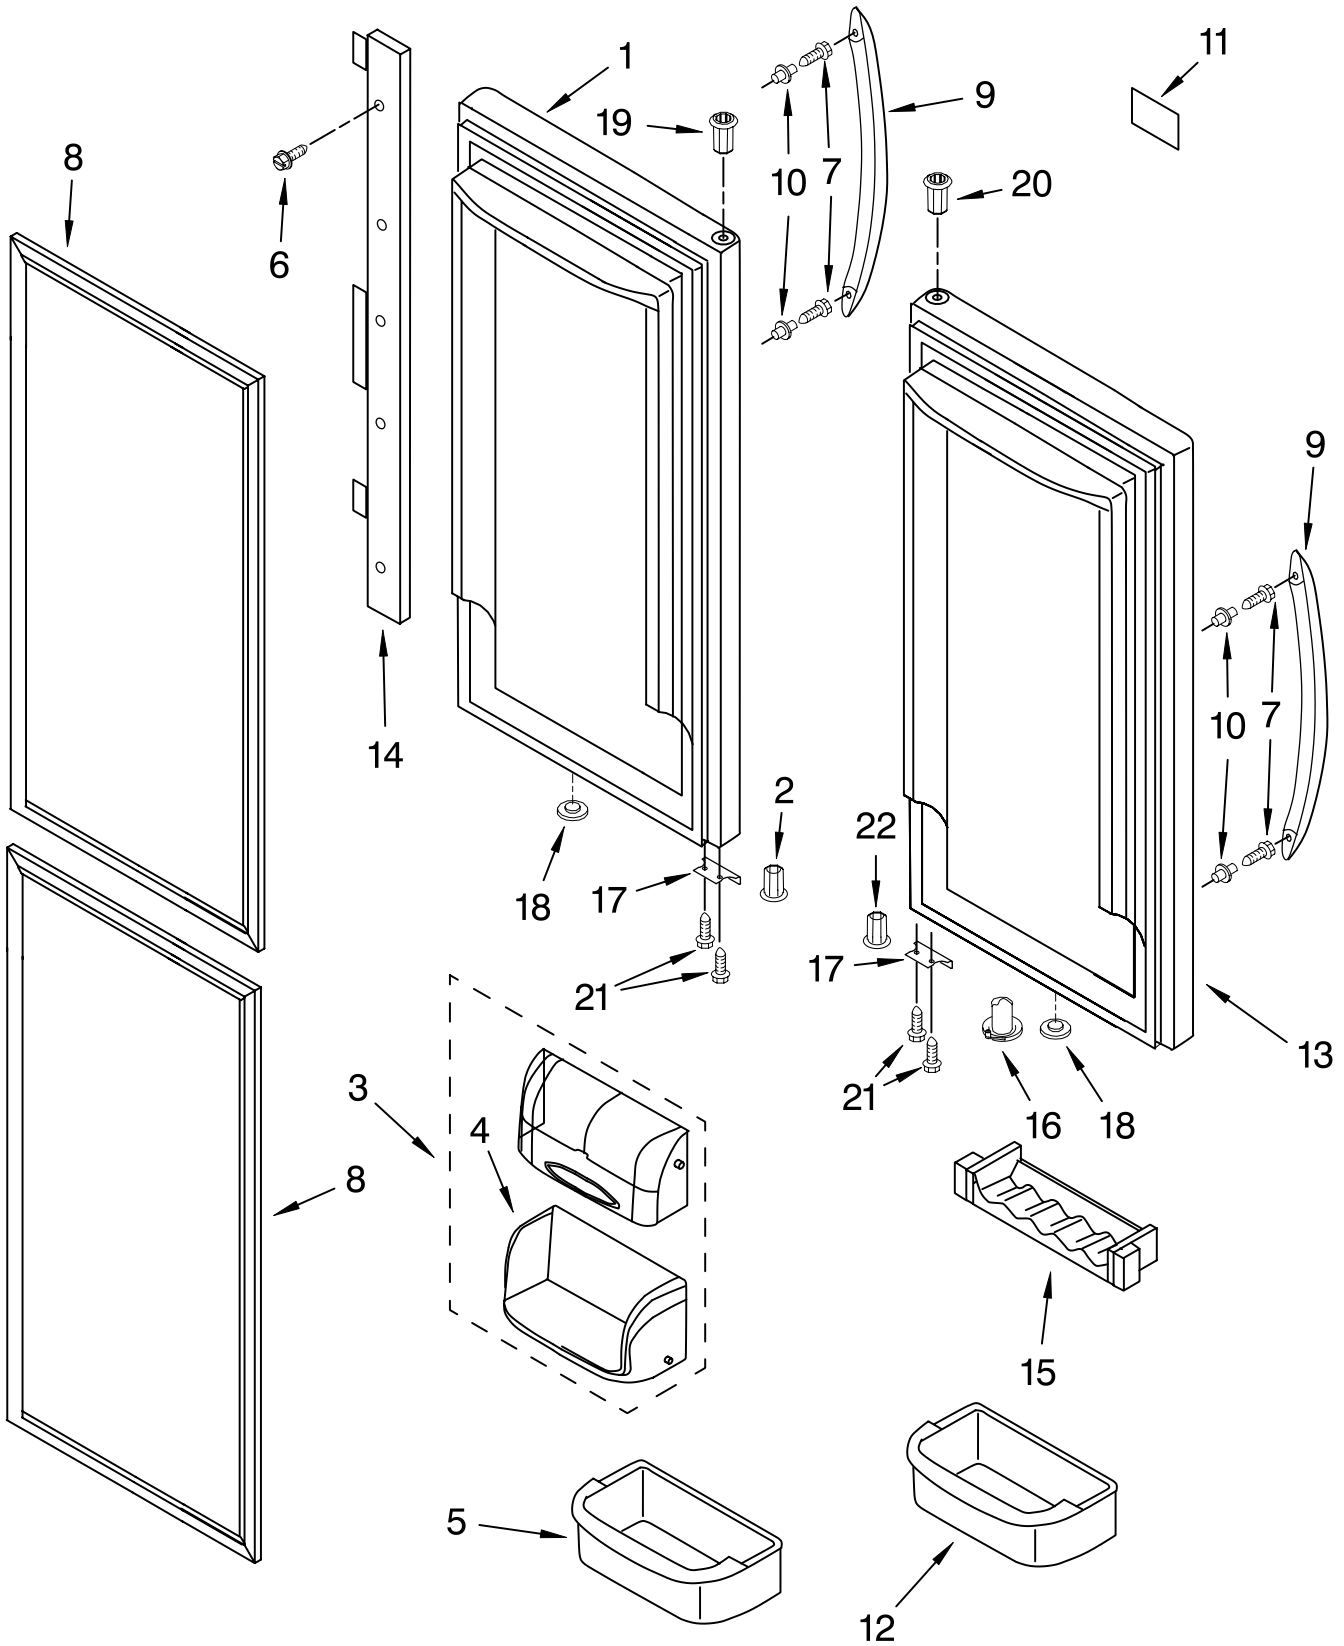

REFRIGERATOR LINER PARTS

For Models: KBFS25EVWH00, KBFS25EVBL00, KBFS25EVMS00, KBFS25EVSS00
(White) (Black) (Monochromatic Stainless) (Stainless)

Illus. No.	Part No.	DESCRIPTION
1		Liner (Not A Serviceable Part)
2	67004078	Bracket, Control and Lights
3	W10175936	Overlay
4	W10203324	Housing
5	W10207861	Electronic Control
6	C3680310	Switch, Light
7	67003897	Cover, Light
8	67003901	Housing, Light
9	A0282812	Bulb, Light
10	Y12570701	Socket, Light
11	67003900	Insert, Damper Cover
12	67006602	Screw
13	67003899	Cover, Damper
14	67006604	Insulation
15	W10127429	Control, Damper
16	12002355	Thermistor
17	61006182	Union, Tube
18	W10117358	Insulation, Tank
19	W10153959	Tank, Water
20	W10158503	Dispenser
21	67006287	Screw
23	67006524	Housing, Filter Head
24	12568001	Cover, Filter
25	UKF8001	Filter, Water
26	12664501	Head, Filter
27	B8390302	Clip, Waterline
28	67006415	Screw
29	67005674	Facade, Dispenser
30	12575501	Switch, Limit
31	67002742	Plate, Switch
32	67002816	Clip, Water Tube
33	67003728	Guide, Water Line

Following Parts Not Illustrated

67005417 Harness, Control (Refrigerator) (Includes # 16)

FOR ORDERING INFORMATION REFER TO PARTS PRICE LIST

REFRIGERATOR DOOR PARTS

For Models: KBFS25EVWH00, KBFS25EVBL00, KBFS25EVMS00, KBFS25EVSS00
(White) (Black) (Monochromatic Stainless) (Stainless)

FOR ORDERING INFORMATION REFER TO PARTS PRICE LIST