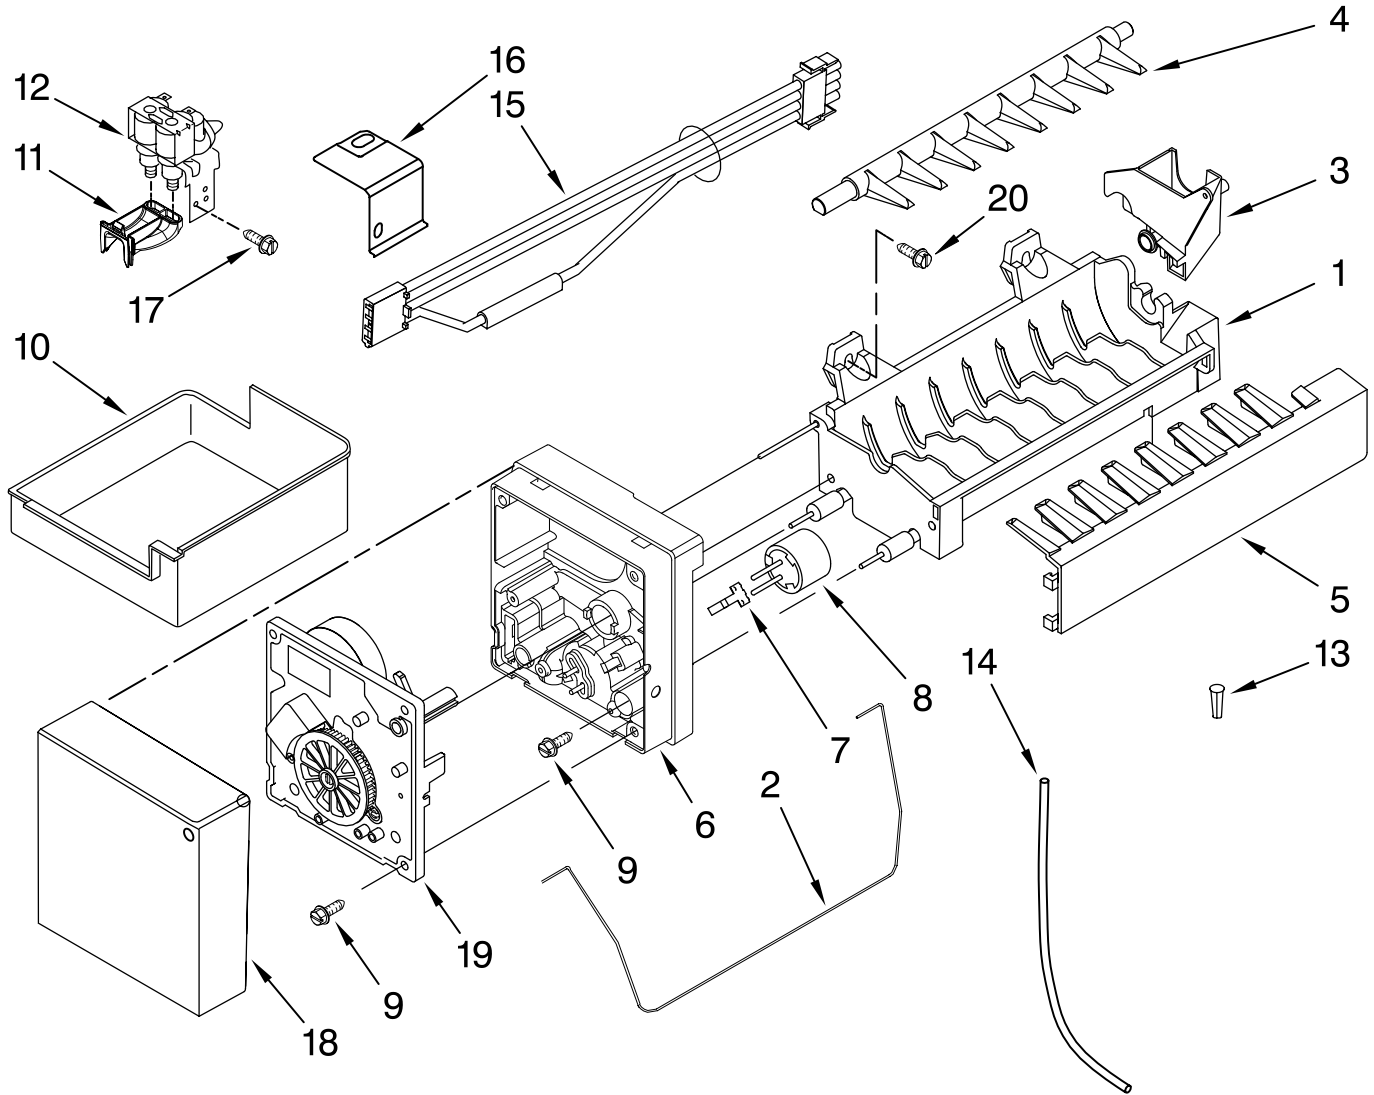

ICEMAKER PARTS

For Models: KBFS25EVWH00, KBFS25EVBL00, KBFS25EVMS00, KBFS25EVSS00
(White) (Black) (Monochromatic Stainless) (Stainless)

Illus. No.	Part No.	DESCRIPTION
1		Mold & Heater Assembly (Not Available --- Order 8170937)
2	67004028	Arm, Shutoff
3	628356	Bearing & Inlet
4	627843	Ejector
5	2182124	Ice Stripper
6	2195914	Support & Motor Assembly
7	2315522	Retainer, Thermostat
8		Thermostat (Not Available --- Order D7824706Q)

Illus. No.	Part No.	DESCRIPTION
9	681249	Screw (2)
10	67001255	Pan, Ice
11	67004101	Bracket, Tube Support
12	67006531	Valve, Water Inlet
13	A3223101	Insert, Tube
14	67003729	Tubing, Plastic
15	W10146389	Harness, Ice Maker
16	625910	Bracket
17	681390	Screw
18	67004710	Cover

Illus. No.	Part No.	DESCRIPTION
19		Module Assembly (Not Available --- Order D7824706Q)
20	67006287	Screw
100	W10122519	Complete Ice maker

Following Parts Not Illustrated

- 8170943 Screw, Bracket
- 8170944 Retainer, Tube
- 4343694 Screw
- 4344548 Coupling

FOR ORDERING INFORMATION REFER TO PARTS PRICE LIST