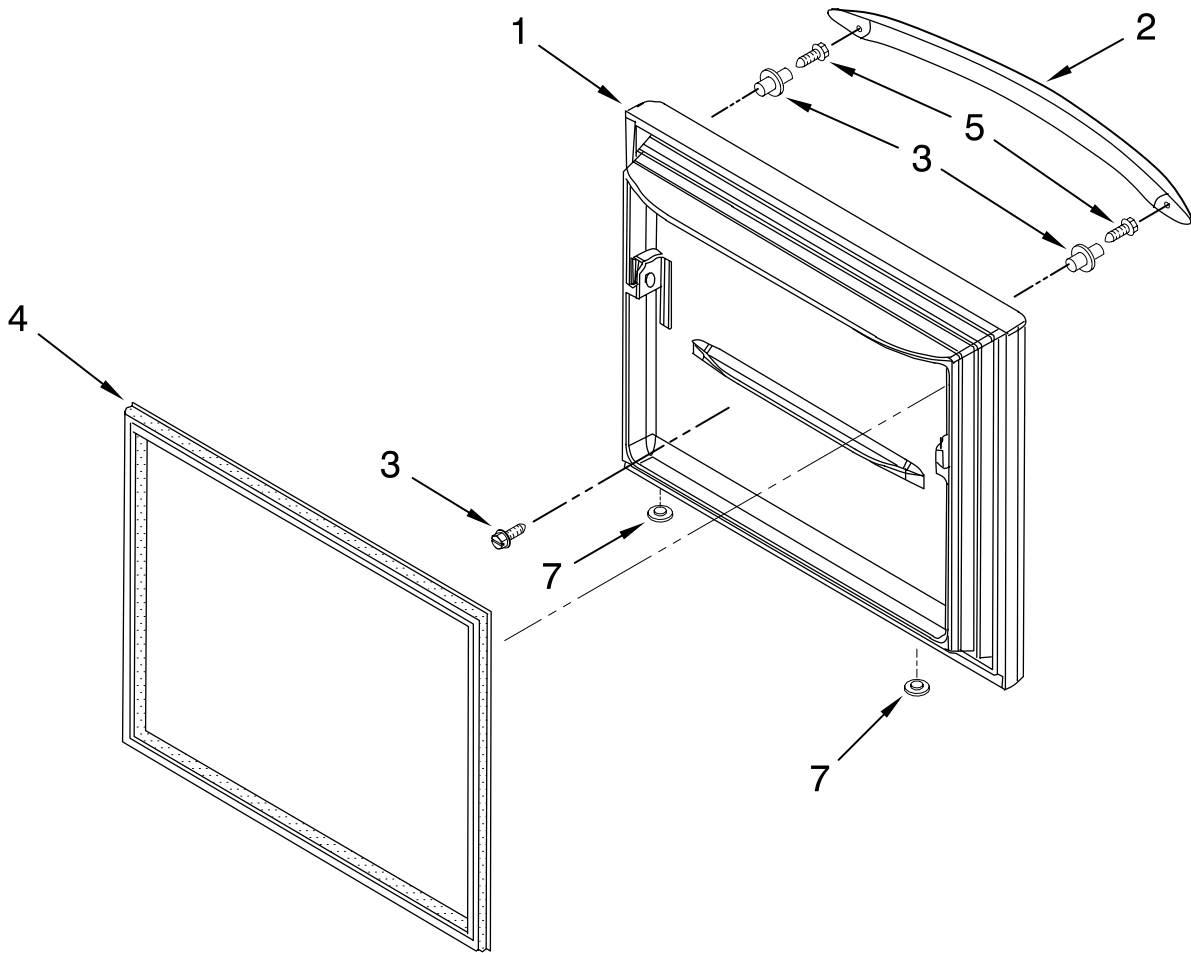

FREEZER DOOR PARTS

For Models: KBFS25EVWH00, KBFS25EVBL00, KBFS25EVMS00, KBFS25EVSS00
(White) (Black) (Monochromatic Stainless) (Stainless)

Illus. No.	Part No.	DESCRIPTION
1		Freezer Door (Includes Insulation)
	13092233WQ	White
	13092233BQ	Black
	13092234SQ	Stainless Steel
	13092234SQ	Mono Stainless
2		Handle
	W10119642	White
	W10119643	Black
	W10119644	Stainless Steel
3	67006113	Stud, Handle
4		Gasket, Door
	W10133249	White
	W10131754	Black
5	67006901	Screw
7		Plug, Button (2)
	10712401	White
	67004838	Black

FOR ORDERING INFORMATION REFER TO PARTS PRICE LIST