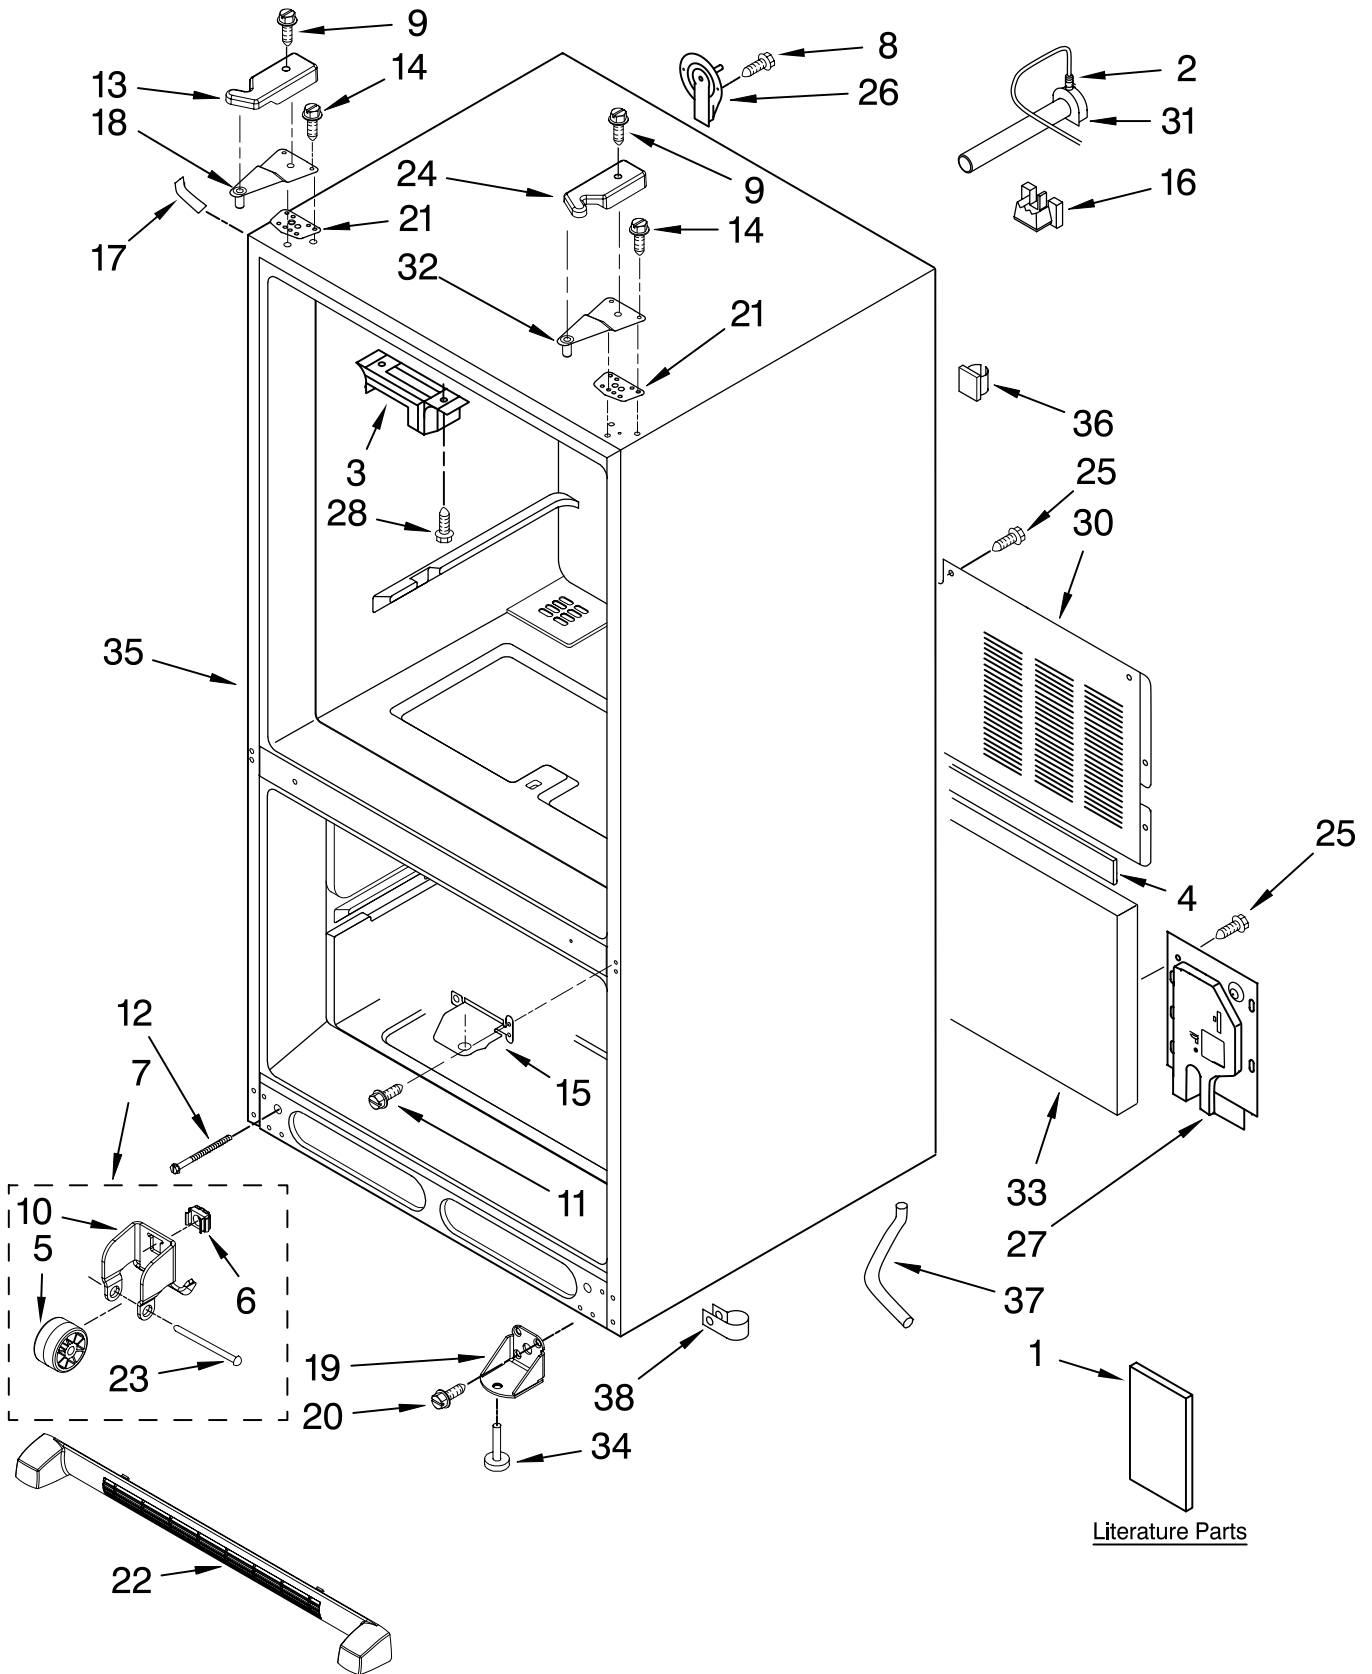

For Models: KBFS25EVWH00, KBFS25EVBL00, KBFS25EVMS00, KBFS25EVSS00
(White) (Black) (Monochromatic Stainless) (Stainless)

FOR ORDERING INFORMATION REFER TO PARTS PRICE LIST

CABINET PARTS

For Models: KBFS25EVWH00, KBFS25EVBL00, KBFS25EVMS00, KBFS25EVSS00
(White) (Black) (Monochromatic Stainless) (Stainless)

Illus. No.	Part No.	DESCRIPTION	Illus. No.	Part No.	DESCRIPTION	Illus. No.	Part No.	DESCRIPTION
1		Literature Parts	13		Cover, Left Hinge	23	M1205302	Pin
	W10198858	Tech Sheet		67007156	White	24		Cover, Right Hinge
	W10187309	Owners Manual		67006726	Black		12629801W	White
	W10187812	Tag, Energy		12629803AP	Apollo Grey		12629801B	Black
2	8170414	Elbow, Fill Tube	14	67006303	Screw		12629801AP	Apollo Grey
3	67003405	Plate, Pivot	15		Hinge, Center (RT)	25	67006425	Screw
4	8170924	Gasket		67002028	White	26	67003331	Cover, Water Line
5	67005127	Roller		12655103ED	Black	27	67004098	Cover, Water Valve
6	M0286708	Nut, Speed		12655102AP	Apollo Grey	28	67006669	Screw
7	67006118	Roller Assembly	16	67004092	Block, Filter	30	B5759649	Cover, Unit
8	67006287	Screw	17		Cover, Corner	31	67004099	Fill Tube Assy.
9	67006521	Screw		67003484	White	32	12626910ED	Hinge, Top Right
10	12456801	Bracket, Roller		67003485	Black	33	67003796	Insulation, Sound
11	67006380	Screw		12587703AP	Apollo Grey	34	67003868	Foot Brake
12	67006611	Bolt, Adjusting (Front)	18	12626911ED	Hinge, Top Left	35		Cabinet (Not a Serviceable Part)
			19	W10208641	Bracket, Foot (2)	36	M0104106	Clip
			20	67006564	Screw	37	W10164397	Tube, Drain
			21	12579702	Shim, Hinge	38	W10157973	Clip, Drain Tube
			22		Grille Assembly (Includes Clips)			
				67006377	White			
				67006375	Black			
				12880103AP	Apollo Grey			

FOR ORDERING INFORMATION REFER TO PARTS PRICE LIST