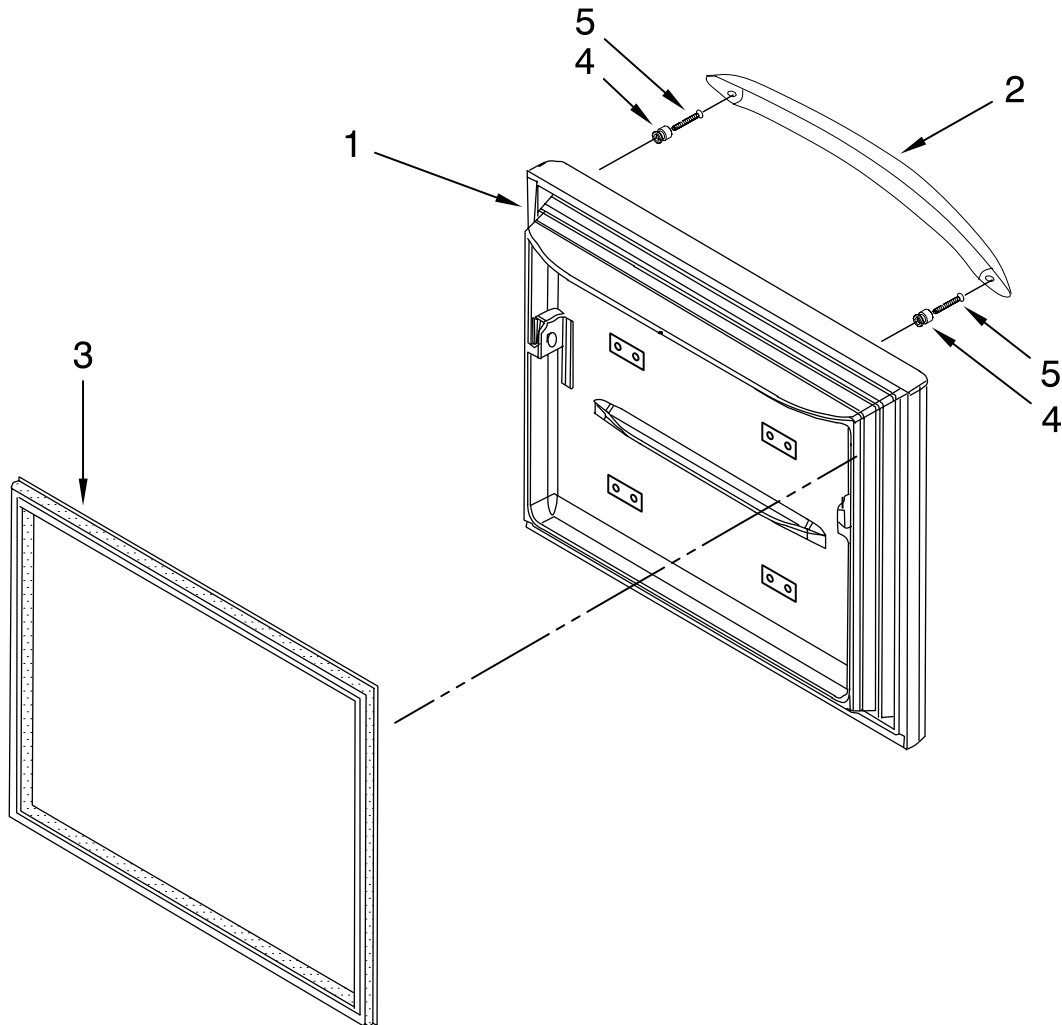

FREEZER DOOR PARTS

For Model: KBFS25EVMS3
(Monochromatic Stainless)

Illus. No.	Part No.	DESCRIPTION
1	13092253SQ	Door, Freezer Stainless
2	W10119644	Handle, Door Stainless
3	W10164042	Gasket, Door Apollo Grey
4	12691403	Mount, Handle
5	3196181	Screw, Mount

FOR ORDERING INFORMATION REFER TO PARTS PRICE LIST