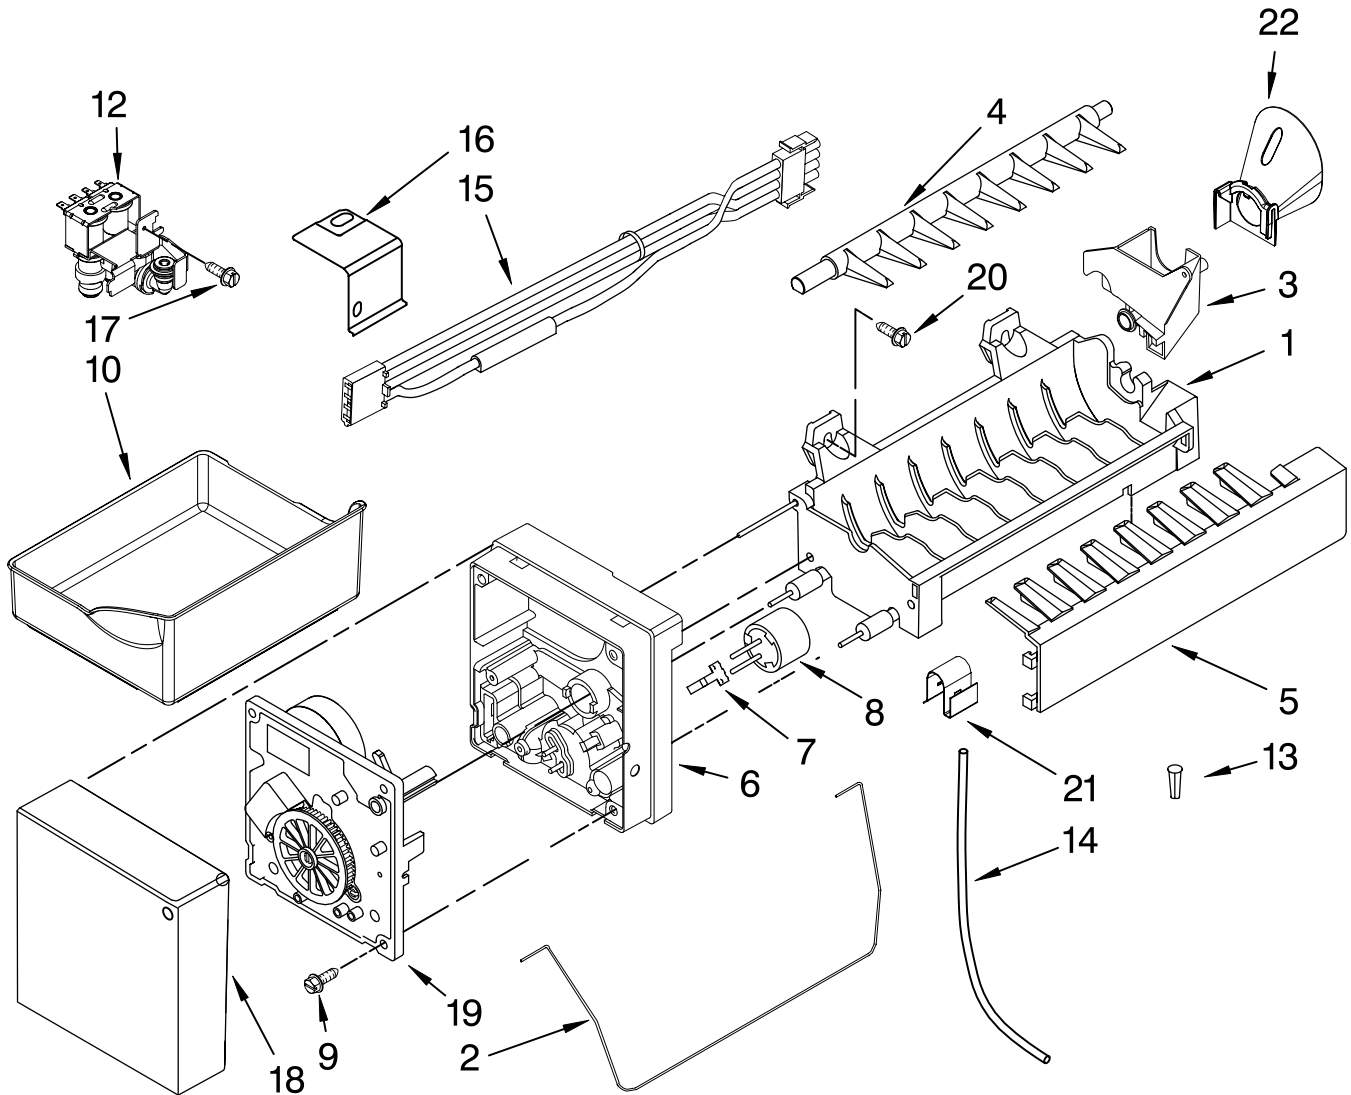

ICEMAKER PARTS

For Model: KBFS25EVMS3
(Monochromatic Stainless)

Illus. No.	Part No.	DESCRIPTION
1	W10122527	Mold & Heater Assembly (Also Order 542638 Grease)
2	W10202524	Arm, Shutoff
3	628515	Cup, Fill
4	627843	Ejector
5	2182124	Ice Stripper
6	2194712	Support, Housing
7	2315522	Retainer, Thermostat

Illus. No.	Part No.	DESCRIPTION
8	628397	Thermostat (Also Order 542369 Cement)
9	489464	Screw (3)
10	W10171529	Pan, Ice
12	12544124	Valve, Water Inlet
13	A3223101SP	Insert, Tube
14	B5705333SP	Tubing, Plastic
15	D7813011	Harness, Ice Maker
16	2256086	Bracket, Icemaker
17	12991604	Screw

Illus. No.	Part No.	DESCRIPTION
18	12582501	Cover
19	W10223929	Module Assembly
20	489276	Screw (3)
21	628379	Clip
22	12918001	Funnel, Fill Tube
100	W10190978	Icemaker Assembly

Following Parts Not Illustrated

10244904 Coupling

FOR ORDERING INFORMATION REFER TO PARTS PRICE LIST