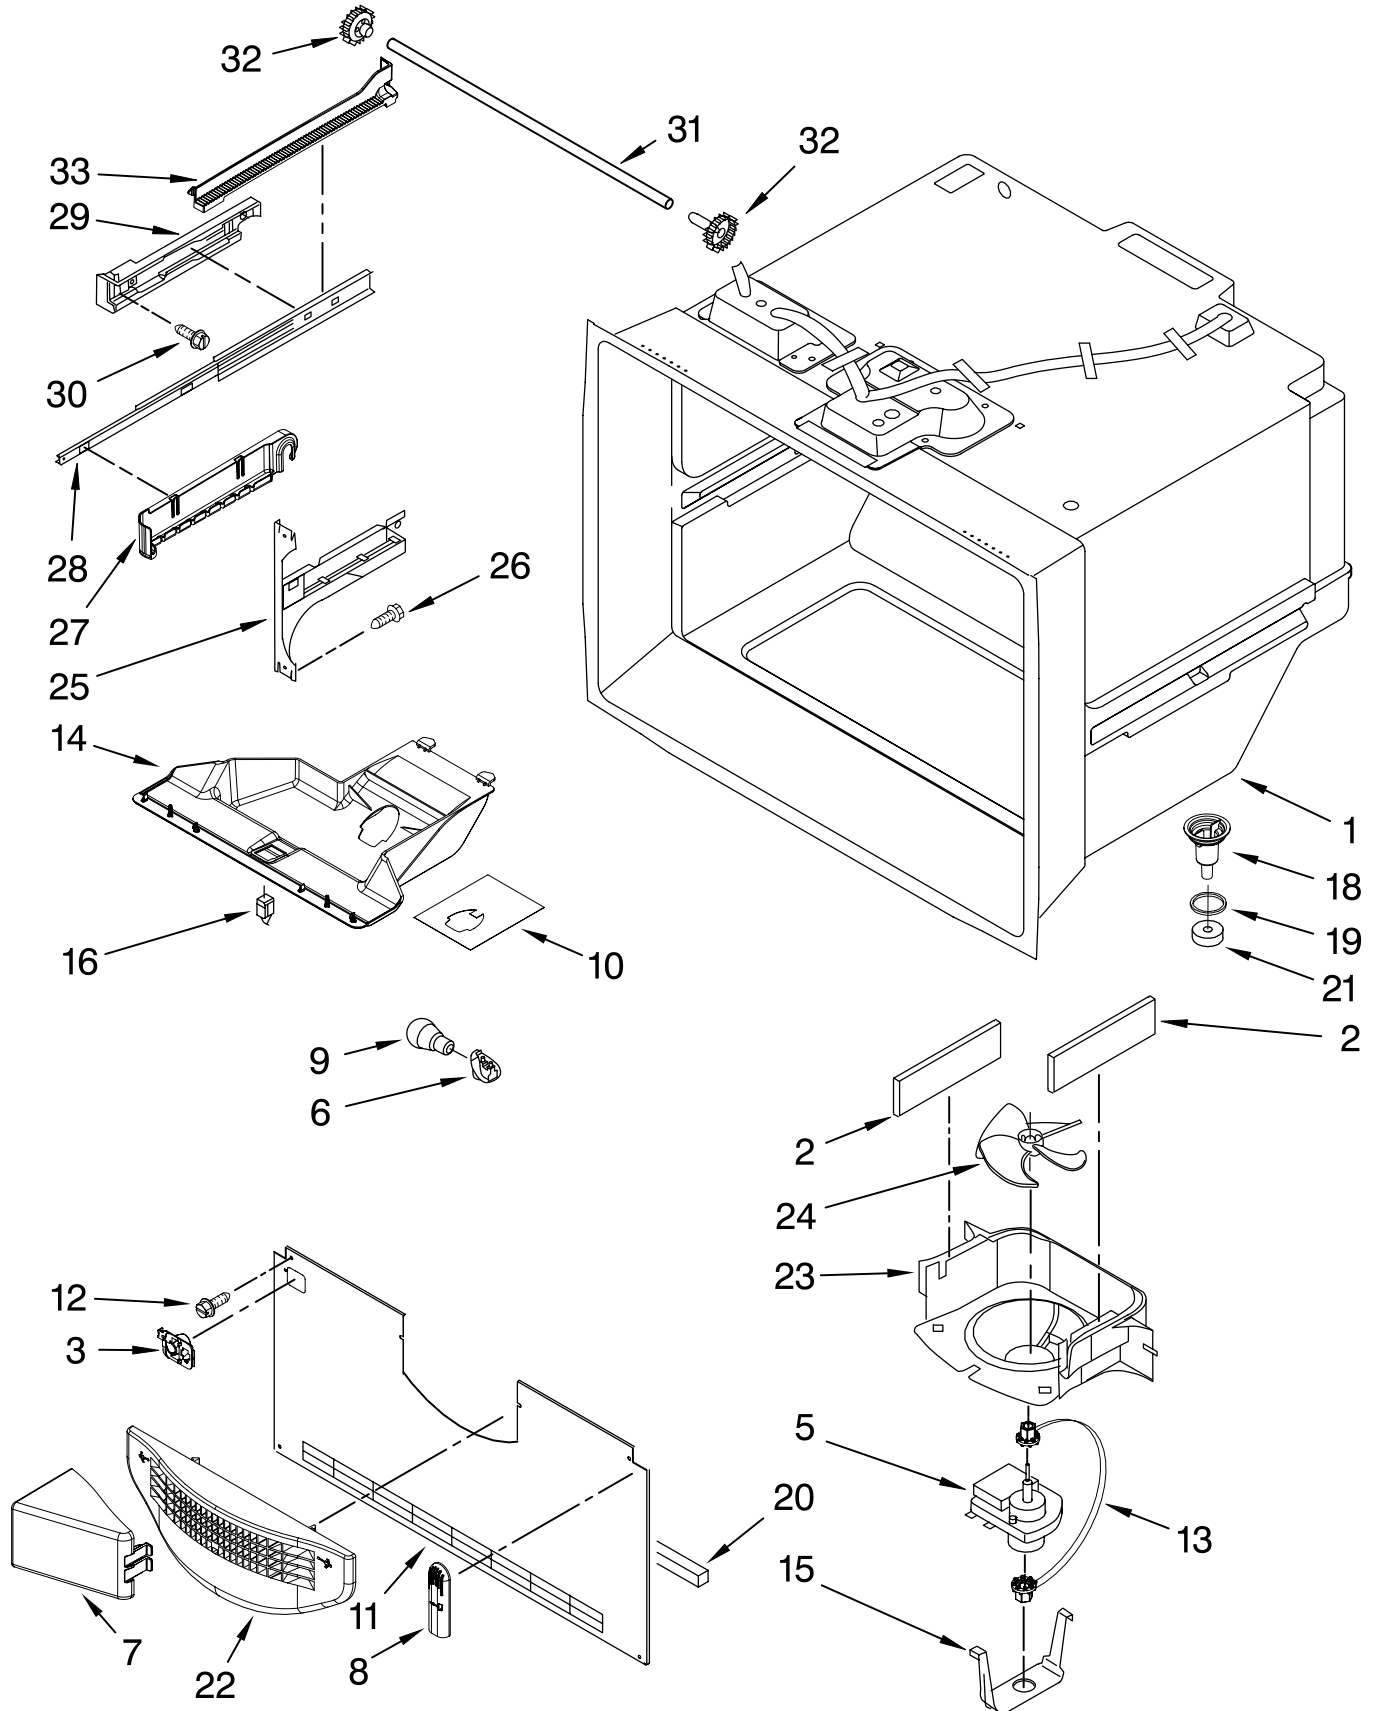

FREEZER LINER PARTS

For Model: KBFS25EVMS3
(Monochromatic Stainless)

FOR ORDERING INFORMATION REFER TO PARTS PRICE LIST

FREEZER LINER PARTS

For Model: KBFS25EVMS3
(Monochromatic Stainless)

Illus. No.	Part No.	DESCRIPTION
1		Liner (Not A Seviceable Part)
2	A3189392	Gasket, Foam
3	12932103	Guide, Fill Tube
5	13062901	Motor, Evaporator
6	12570701V	Socket, Light
7	W10157765	Diverter, Air
8	12815301	Cover, Thermistor
9	W10194422V	Bulb, Light
10	W10277466	Foil, Housing
11	12226112	Cover, Evaporator
12	12990511	Screw (4)
13	W10150583	Grommet
14	W10277025	Module, Light
15	13058002	Clip, Evap Motor
16	12466105	Switch, Light
18	D7753903	Funnel, Drain
19	M0500703	Seal
20	A3189396	Gasket, Bottom
21	B8381501	Gasket
22	13024803	Grille, Fz Air
23	13057901	Shroud, Evap Fan
24	2169142	Blade, Fan (Evaporator)
25		Bracket, Door
	W10122147	Left
	W10122148	Right
26	12990521	Screw (8)
27		Cradle, Basket
	W10280608	Left
	W10280613	Right
28	W10120018	Slide, Drawer (2)
29		Adapter, Slide
	W10261203	Left
	W10261204	Right
30	12990501	Screw (6)
31	12812903WD	Shaft
32	12002497	Gear
33		Rack, Side
	W10284694	LH
	W10284695	RH
		(Includes RH & LH)

FOR ORDERING INFORMATION REFER TO PARTS PRICE LIST