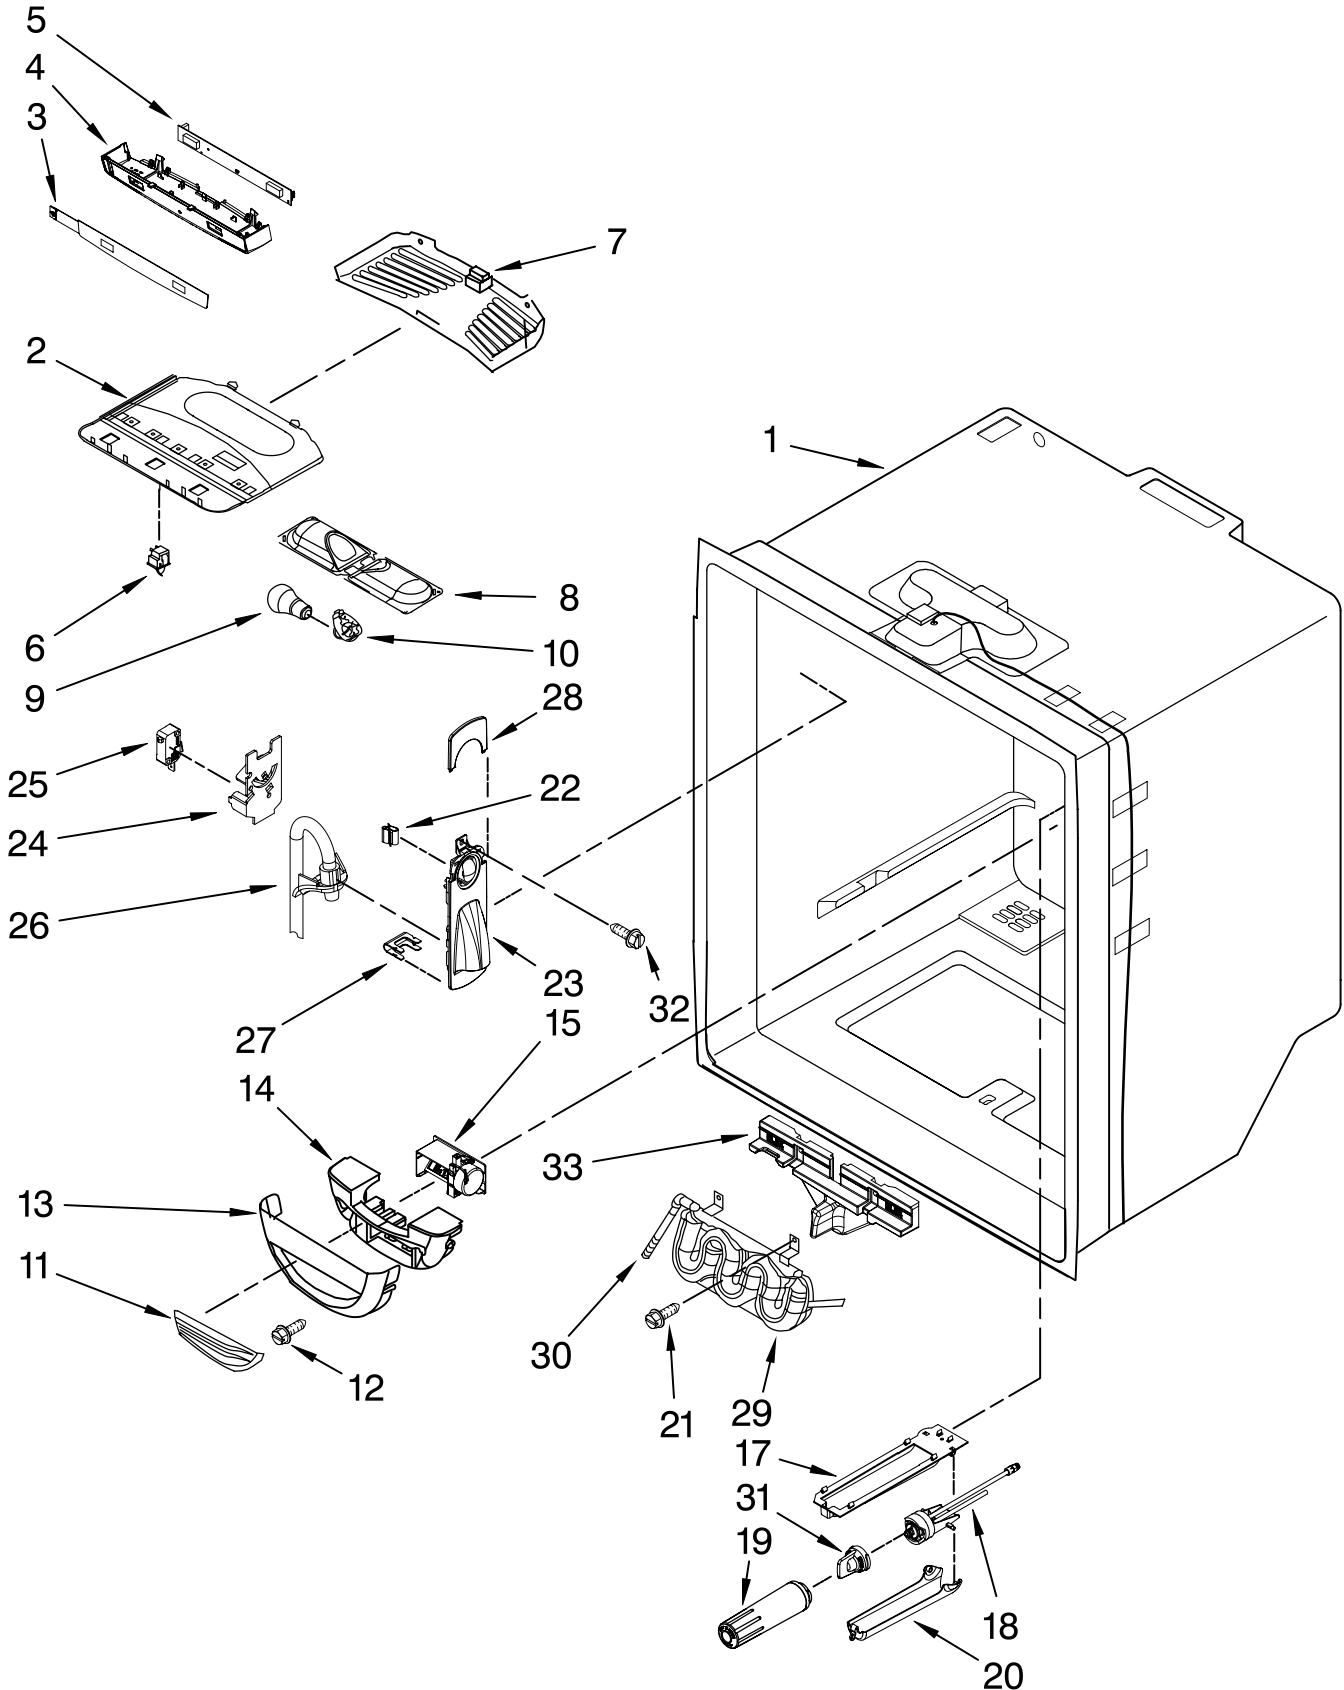

REFRIGERATOR LINER PARTS

For Model: KBFS25EVMS3
(Monochromatic Stainless)

FOR ORDERING INFORMATION REFER TO PARTS PRICE LIST

REFRIGERATOR LINER PARTS

For Model: KBFS25EVMS3
(Monochromatic Stainless)

Illus. No.	Part No.	DESCRIPTION
1		Liner (Not A Serviceable Part)
2	12806302	Module, Light
3	W10217739	Overlay
4	12806405	Housing, Control
5	W10217475	Board, Control
6	C3680310V	Switch, Light (2)
7	12806501	Cover, Light
8	12806601V	Housing, Light
9	W10194422V	Bulb, Light (2)
10	12570701V	Socket, Light (2)
11	12806801	Insert, Damper Cover
12	12990604	Screw
13	12806701	Cover, Damper
14	13012402	Insulation
15	W10207517	Control, Damper
17	12704801	Plate
18	12590620	Head, Water Filter
19	UKF8001AXX	Filter, Water
20	12568001	Cover, Filter
21	12990512	Screw (2)
22	B8390302SP	Clip, Facade (2)
23	12706909SP	Facade, Disp.
24	12707303SP	Plate, Switch
25	12575501	Switch, Limit
26	12707206SP	Guide, Waterline
27	12251001SP	Clip, Waterline
28	12707005	Facade, Disp (Top)
29	12706112	Tank, Water
30	61006182	Union
31	61003146	Plug, Bypass
32	12990513	Screw
33	W10117358	Insulation, Water Tank

Following Parts Not Illustrated

W10224292 Harness, Control
(Refrigerator)
(Includes
Thermistor)

FOR ORDERING INFORMATION REFER TO PARTS PRICE LIST