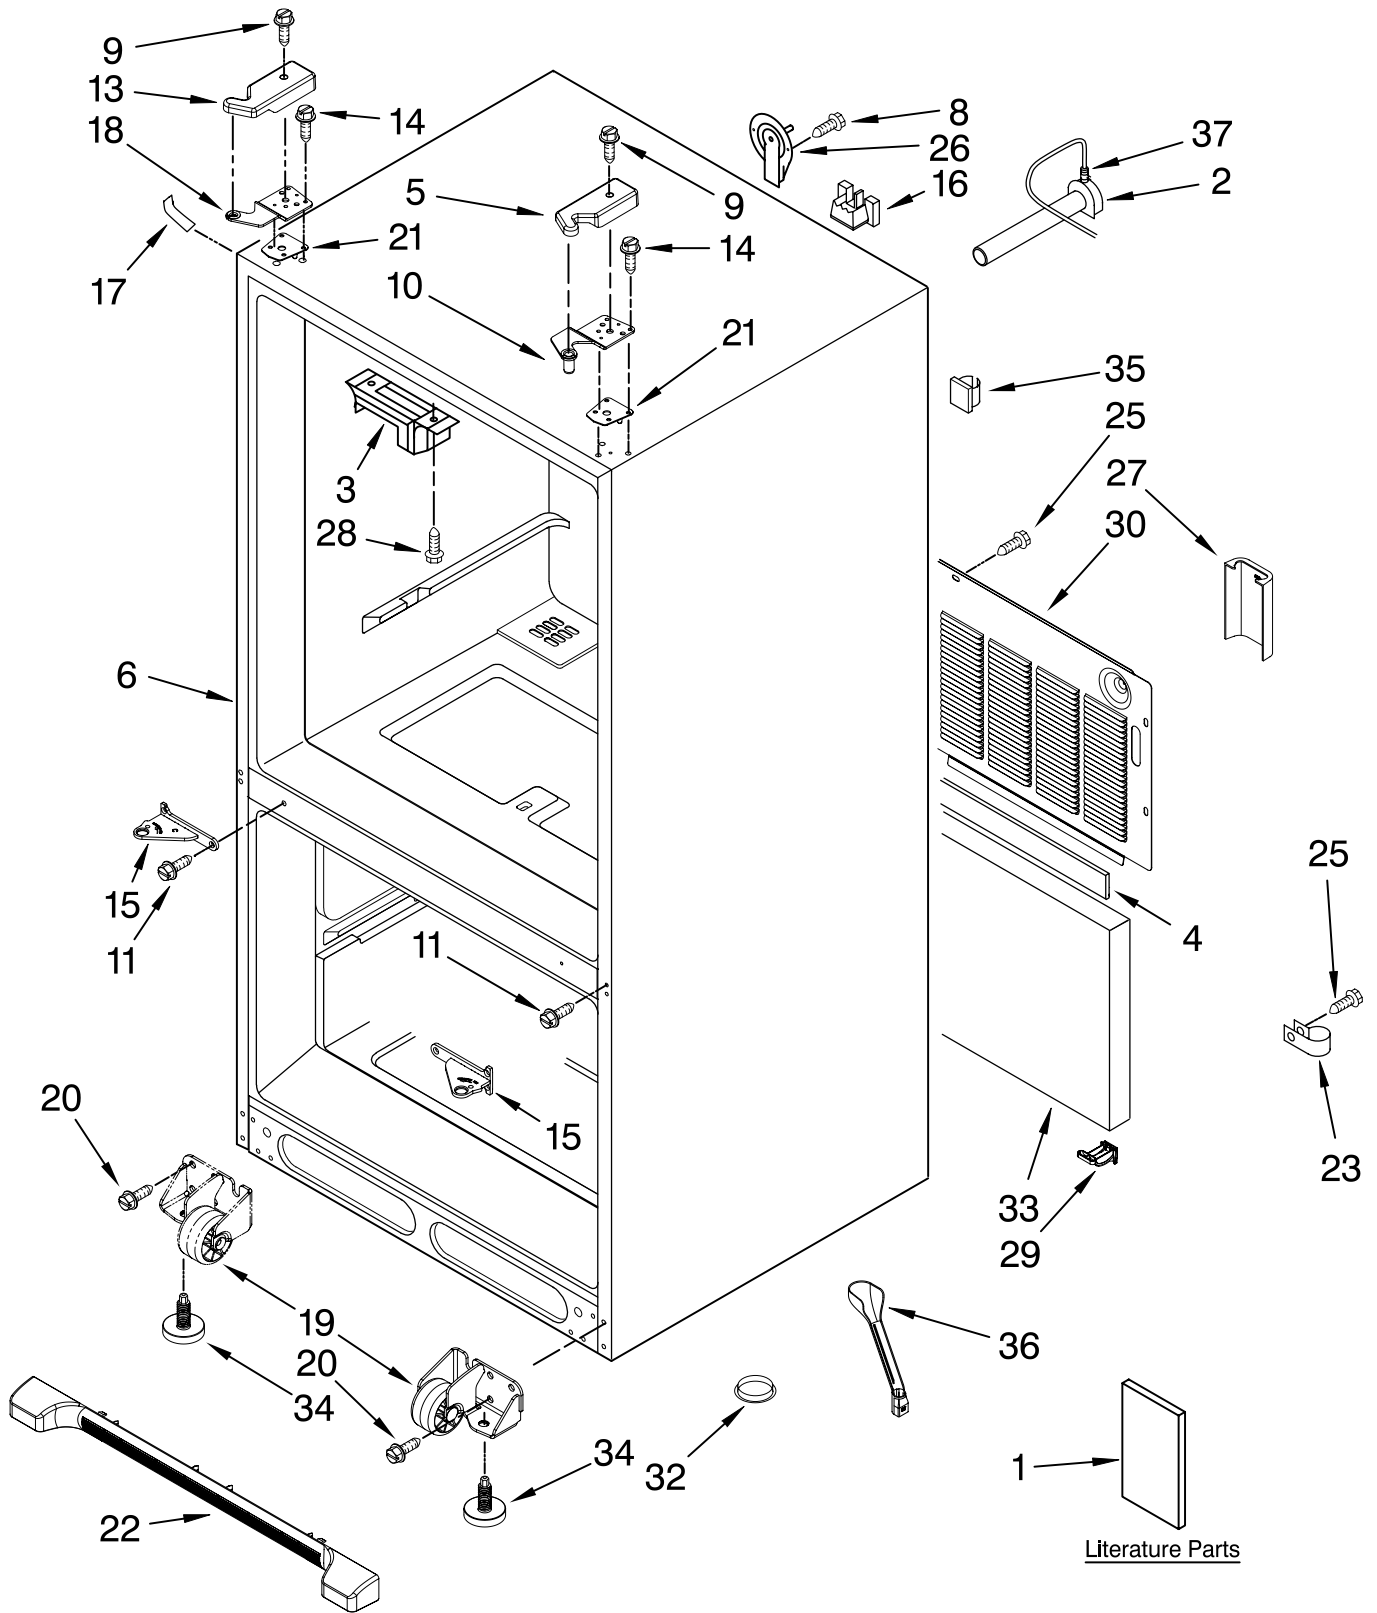

For Model: KBFS25EVMS3
(Monochromatic Stainless)

FOR ORDERING INFORMATION REFER TO PARTS PRICE LIST

CABINET PARTS

For Model: KBFS25EVMS3
(Monochromatic Stainless)

Illus. No.	Part No.	DESCRIPTION
1		Literature Parts
	W10279334	Tech Sheet
	W10187309	Owners Manual
	W10187812	Energy Guide
2	10463203SP	Elbow, Fill Tube
3	12698403	Block, Pivot
4	B5759655	Gasket
5		Cover, Right Hinge
	12629801AP	Apollo Grey
6		Cabinet (Not A Serviceable Part)
8	12990504	Screw
9	12992602	Screw
10	12566604ED	Hinge, Top Right
11	12992201	Screw (6)
13		Cover, Left Hinge
	W10217487	Apollo Grey
14	12992403	Screw (6)
15		Hinge, Center
	12655102AP	Apollo Grey
16	12777701	Block, Fill Tube
17		Cover, Corner (2)
	12587703AP	Apollo Grey
18	12566605ED	Hinge, Top Left
19		Roller Assembly
	W10275850	Left
	W10275849	Right
20	12991302	Screw (8)
21	12579702	Shim, Hinge
22		Grille, Toe
	W10244558	Apollo Grey
23	M0108105	Clamp, Tube
25	12990511	Screw (10)
26	12726003	Cover, Water Line
27	W10208593	Guard, Water Valve
28	12990303	Screw (2)
29	12831101	Sweep, Dual Tube
30	W10211855	Cover, Unit
32	A3076901	Plug, Button
33	12820505	Insulation, Sound
34	10354002	Brake, Foot
35	M0104106	Clip (2)
36	W10210988	Tube, Drain
37	M0114003SP	Clip

FOR ORDERING INFORMATION REFER TO PARTS PRICE LIST