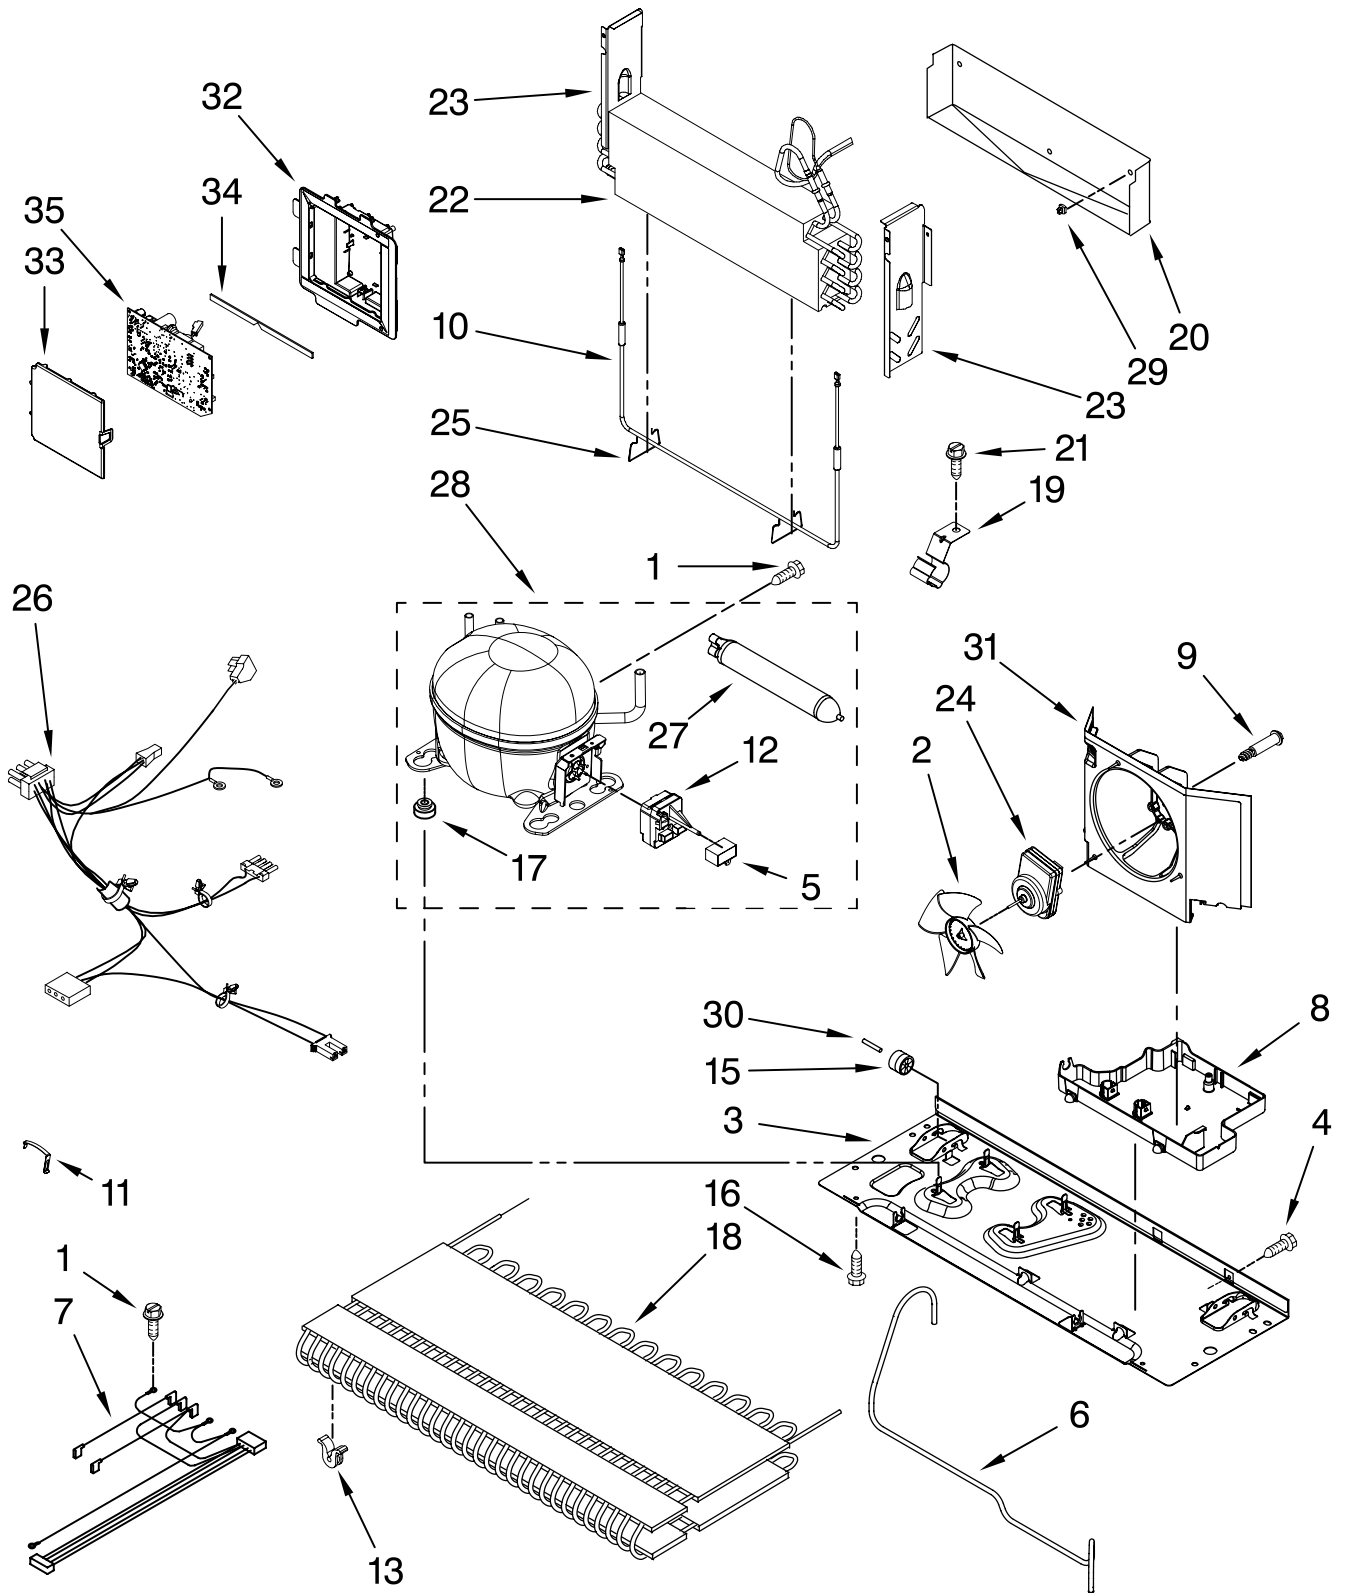

UNIT PARTS

For Model: KBFS25EVMS3
(Monochromatic Stainless)

FOR ORDERING INFORMATION REFER TO PARTS PRICE LIST

UNIT PARTS

For Model: KBFS25EVMS3
(Monochromatic Stainless)

Illus. No.	Part No.	DESCRIPTION
1	12992301	Screw
2	12825803	Blade, Fan
3	W10210985	Basepan
4	12990511	Screw
5	2264017	Capacitor
6	W10217747	Tube, Discharge
7	W10224515	Harness, Evap. Heater
8	W10296785	Pan, Drain
9	W10216919	Screw, Shoulder
10	12729129	Heater, Defrost
11	W10204187	Strap, Bale
12	W10197428	Start Device
13	W10137529	Grommet, Cond (4)
15	12477102	Roller (2)
16	12992101	Screw
17	10835903SP	Grommet (4)
18	W10135026	Condenser
19	10547003	Clip, Drier
20	W10292803	Tray, Drip

Illus. No.	Part No.	DESCRIPTION
21	12990701	Screw
22	12726403	Evaporator
23		Dam
	12225702	Right Side
	12225602	Left Side
24	W10239053	Motor, Fan
25	10428101	Clip, Heater
26	W10234025	Harness, Unit with Power Cord
27	W10143759	Drier
28	W10134623	Compressor (Includes items 11,12,17,27)
29	10623002	Clip, Evaporator
30	12477202	Axle, Roller (2)
31	W10189184	Shroud
32	W10257665	Box, HV Control
33	W10296541	Lid, HV Box
34	12957801	Gasket, HV Box
35	W10205552	Board, Control

Illus. No.	Part No.	DESCRIPTION
Following Parts Not Illustrated and Optional Parts Not Included		
	978025	Valve, Access (1/4")
	978026	Valve, Access (5/16")
	978027	Valve, Access (3/8")
	978028	Valve, Access (1/2")
	978029	Valve, Access (5/8")
	978030	Valve, Access (3/4")
	876764	Valve, Access (3/16")

REFRIGERANT CHARGE

5.25 Ozs.
(R-134A)

FOR ORDERING INFORMATION REFER TO PARTS PRICE LIST