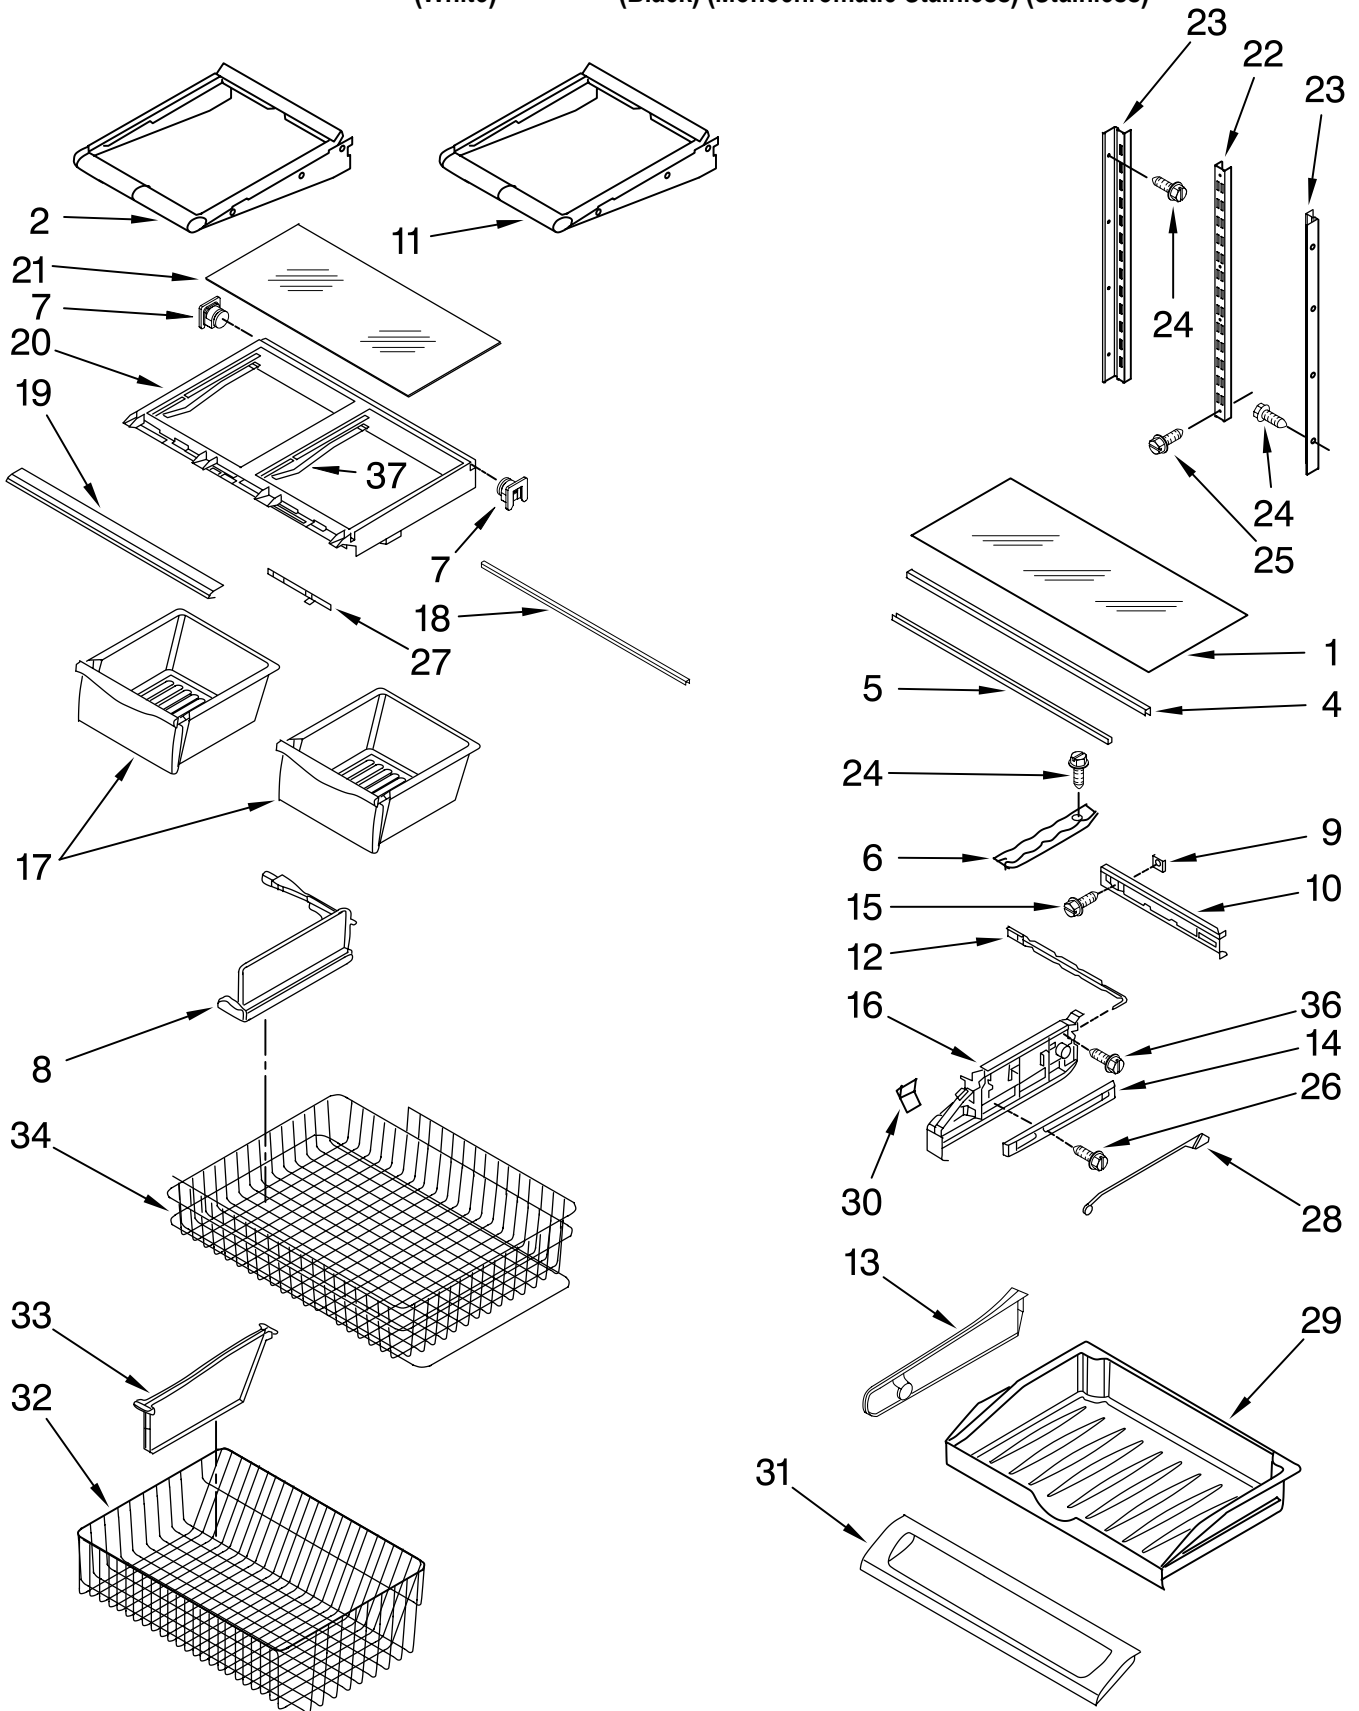

SHELF PARTS

For Models: KBFS25EVWH00, KBFS25EVBL00, KBFS25EVMS00, KBFS25EVSS00
(White) (Black) (Monochromatic Stainless) (Stainless)

FOR ORDERING INFORMATION REFER TO PARTS PRICE LIST

SHELF PARTS

For Models: KBFS25EVWH00, KBFS25EVBL00, KBFS25EVMS00, KBFS25EVSS00
(White) (Black) (Monochromatic Stainless) (Stainless)

Illus. No.	Part No.	DESCRIPTION
1	67002761	Glass, Pantry
2	W10205737	Shelf, Fixed
4	67006010	Support, Pantry(2)
5	67002330	Brace, Pantry (2)
6	67001719	Track, Pantry
7	12603701	Support (2)
8	W10169949	Divider, Upper Basket
9	67002329	Gasket, Pantry
10	67005625	Housing, Control
11	W10208663	Shelf, Glide (2)
12	67003793	Slide, Temperature
13	67002759	Divider
14	67007026	Glide, Drawer(2)
15	67006400	Screw
16		Track, Pantry
	67005863	Left
	67005861	Right
17	67005929	Pan, Crisper (2)
18	67002748	Support, Crisper Cover
19	67005692	Trim, Crisper
20	67003854	Frame, Crisper
21	67006704	Glass, Crisper Cover
22	67001073	Ladder, Center
23	67002489	Ladder, Side
24	67006400	Screw
25	67006360	Screw
26	67006415	Screw
27	67005864	Slide, Humidity Control
28	67003795	Bar, Temperature Control
29	67003531	Drawer, Pantry
30	67003791	Knob, Temperature Control
31	67005930	Door, Pantry Drawer
32	W10150039	Basket, Freezer (Lower)
33	67006644	Divider, Lower Basket
34	W10169949	Basket, Freezer (Upper)
36	67006287	Screw
37	67004514	Support, Center Crisper Frame

FOR ORDERING INFORMATION REFER TO PARTS PRICE LIST