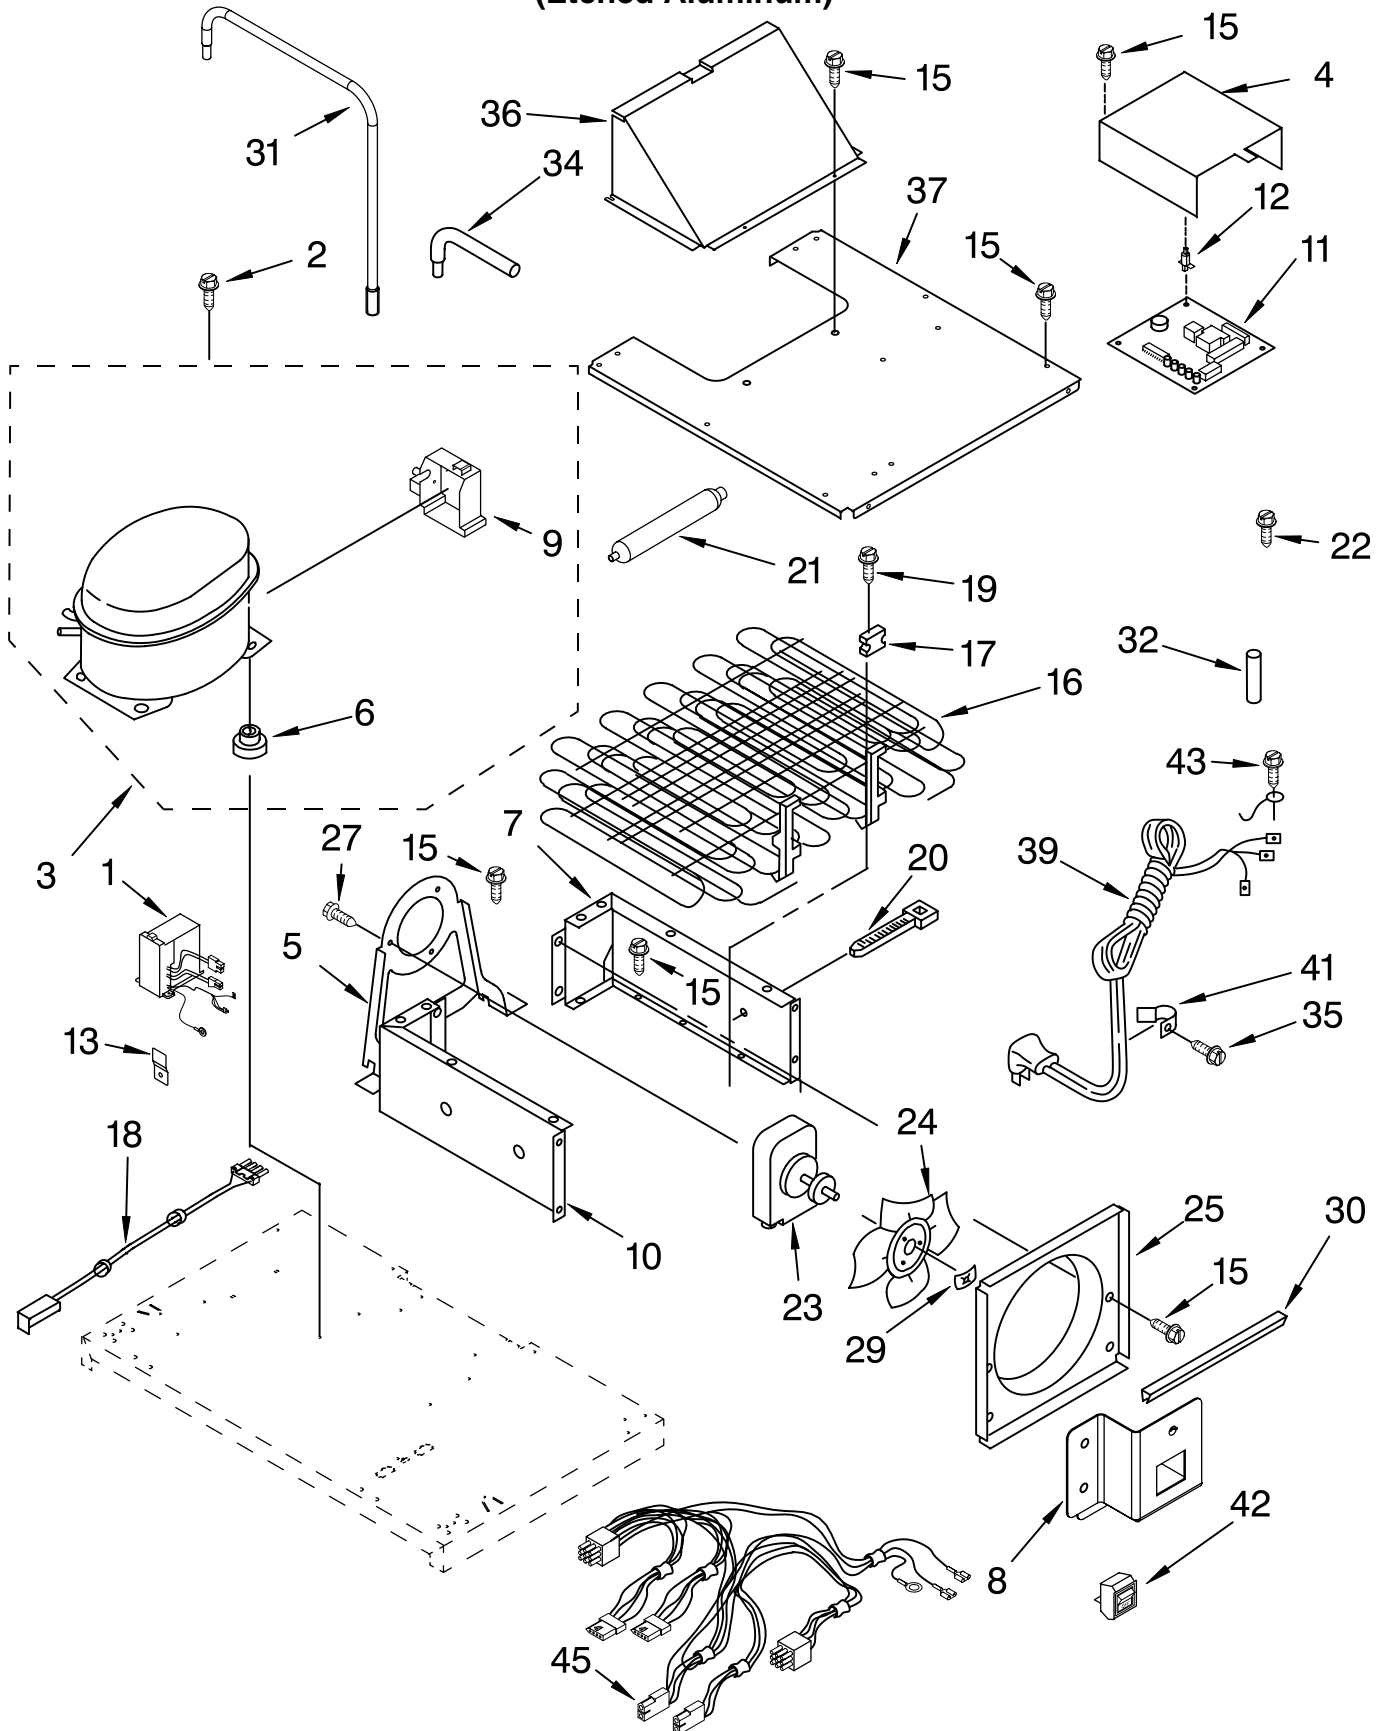

UPPER UNIT PARTS

For Model: KBLO36FMX01
(Etched Aluminum)

FOR ORDERING INFORMATION REFER TO PARTS PRICE LIST

UPPER UNIT PARTS

For Model: KBLO36FMX01
(Etched Aluminum)

Illus. No.	Part No.	DESCRIPTION	Illus. No.	Part No.	DESCRIPTION	Illus. No.	Part No.	DESCRIPTION
1	2306957	Inverter Box	18	2187629	Wire, Jumper	Following Parts Not Illustrated and Optional Parts Not Included		
2	489373	Screw, Compressor Mounting (4)	19	488208	Screw			
3	2302967	Compressor (Includes Items 6, 9 & 21) (Also Order 876765 Tube Kit)	20	2155774	Wire Tie			
4	2257354	Housing, Control Board	21	2252363	Drier			
5	2215641	Bracket, Fan Motor	22	487522	Screw			
6	1100826	Grommet, Mounting	23	2206036	Motor, Fan			
7	2266803	Shroud, Condenser (Right)	24	2190685	Blade, Fan			
8	2302969	Bracket, Switch	25	2003169	Orifice, Fan			
9	2215676	Terminal Cover	27	8281160	Screw			
10	2302973	Shroud, Condenser (Left)	29	486692	Speed Nut			
11	2303934	Control Board	30	2307907	Grommet, Edge			
12	2203075	Spacer (5)	31	2259302	Tube, Transition (Condenser/Drier)			
13	2256328	Bracket, Inverter Box	32	2000645	Sleeve, Condenser			
15	1157158	Screw	34	2194319	Process, Tube			
16	2259307	Condenser	35	486194	Screw			
17	943447	Grommet (4)	36	2209495	Cover, Fan			
			37	2259092	Cover, Condenser			
			39	2259197	Service Cord			
			41	549193	Clamp, Cord			
			42	2266802	Switch, Power Disconnect			
			43	487294	Screw, Ground			
			45	2187624	Wiring Harness, Unit Compartment			
						REFRIGERANT CHARGE		
						5.75 oz. (R-134A)		

FOR ORDERING INFORMATION REFER TO PARTS PRICE LIST