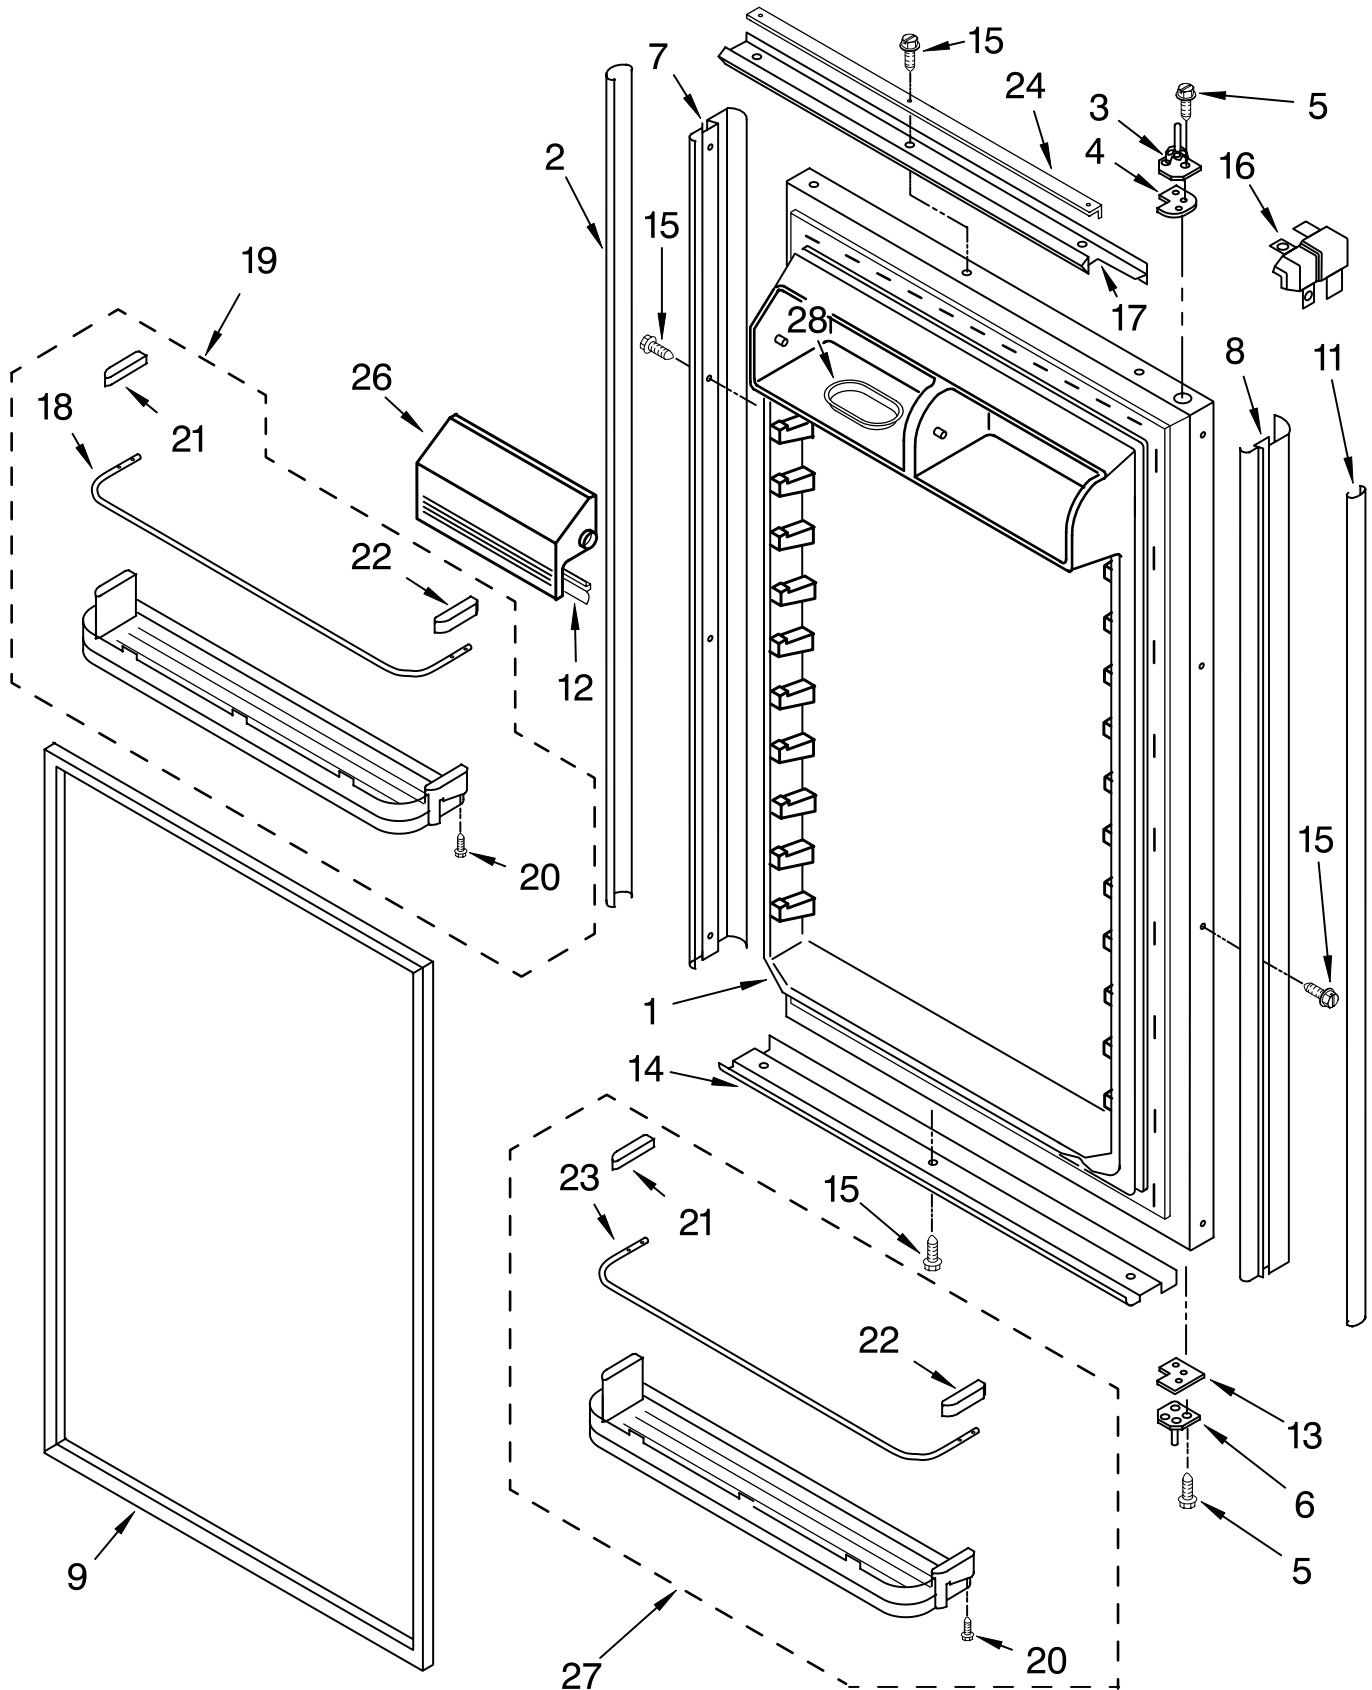

REFRIGERATOR DOOR PARTS

For Model: KBLO36FMX01
(Etched Aluminum)

FOR ORDERING INFORMATION REFER TO PARTS PRICE LIST

REFRIGERATOR DOOR PARTS

For Model: KBLO36FMX01
(Etched Aluminum)

Illus. No.	Part No.	DESCRIPTION
1	2300083	Refrigerator Door (Includes Item 9)
2	2259362X	Cover-Screw, Handle Side
3	2266912	Hinge Assembly, Top
4	2256381	Spacer-Hinge, Top
5	489282	Screw, 10-32 x 3/4
6	2302928	Hinge Assembly, Bottom
7	2258908X	Trim-Door, Handle Side
8	2257692X	Trim-Door, Hinge Side
9	2300184	Door Gasket, Magnetic
11	2259361X	Cover-Screw, Hinge Side
12	2005982	Gasket (2)
13	2257647	Spacer-Hinge, Bottom
14	2258900X	Trim-Door, Bottom
15		Screw, 8-15 x 1/2
	8281250	Stainless Steel
16	2258903	Trim-Door, Corner
17	2257699X	Trim-Door, Top
18	2005482	Tube, Door Shelf
19	2005417	Shelf, Door (2)
20	489276	Screw, 8-18 x 3/4
21	2005542	End Cap, Left
22	2005541	End Cap, Right
23	2006152	Tube, Door Shelf (Gallon)
24	2259360X	Cover-Screw, Top
26	2005983	Door, Utility Bin (2) (Includes Item 12)
27	2006154	Door Shelf, Gallon
28	2165792	Butter Tray

FOR ORDERING INFORMATION REFER TO PARTS PRICE LIST