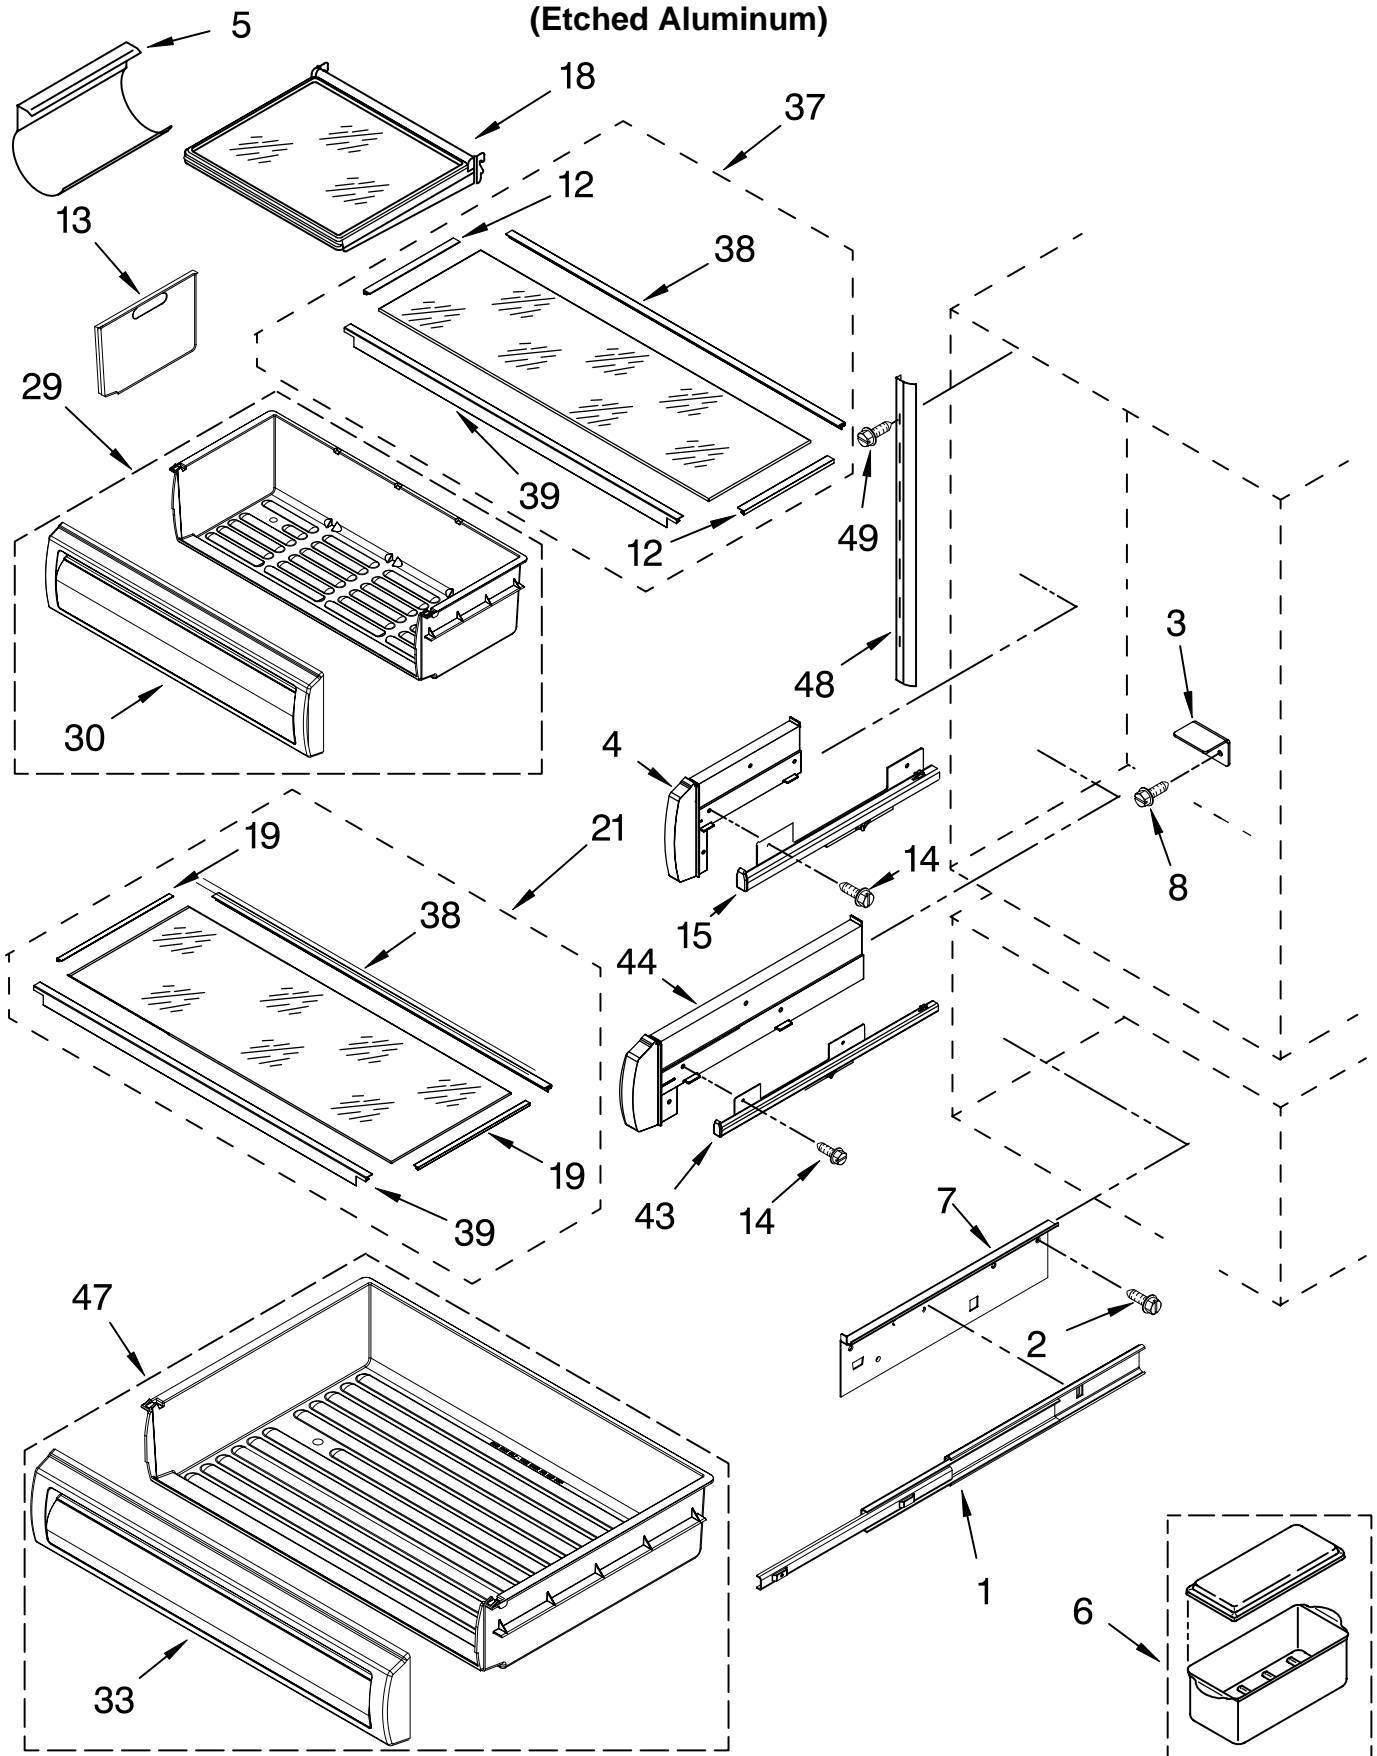

REFRIGERATOR SHELF PARTS

For Model: KBLO36FMX01
(Etched Aluminum)

FOR ORDERING INFORMATION REFER TO PARTS PRICE LIST

REFRIGERATOR SHELF PARTS

For Model: KBLO36FMX01
(Etched Aluminum)

Illus. No.	Part No.	DESCRIPTION
1		Slide, Freezer Basket
	2257355	Right Side
	2257356	Left Side
2	2006475	Screw, 8-15 x 1.00
3	2302788	Support, Crisper Cover
4		Spacer, Crisper
	2256443	Right Side
	2256442	Left Side
5	2179404	Rack, Wine
6	2221071	Egg Bin
7		Bracket, Freezer Basket
	2257327	Right Side
	2257326	Left Side
8	8533928	Screw
12	2257562	Trim-Glass, Side
13	2256474	Divider, Crisper Pan
14	8533929	Screw
15		Slide, Crisper
	2256440	Left Side
	2256441	Right Side
18	2258973	Shelf (4)
19	2257563	Trim-Glass, Side
21	2302839	Deli Shelf Assy.
29	2256375	Crisper Pan Assembly (Includes #30)
30	2256374	Front, Crisper Pan
33	2257548	Front, Deli Pan
37	2302837	Crisper Shelf Assembly
38	2257564	Trim-Glass, Rear
39		Trim-Glass, Front (Not Serviceable)
43		Slide, Deli
	2257544	Left Side
	2257545	Right Side
44		Spacer, Deli
	2257531	Left Side
	2257532	Right Side
47	2257535	Deli Pan Assembly (Includes #33)
48	2005410	Ladder, Shelf (4)
49	2006475	Screw,

FOR ORDERING INFORMATION REFER TO PARTS PRICE LIST