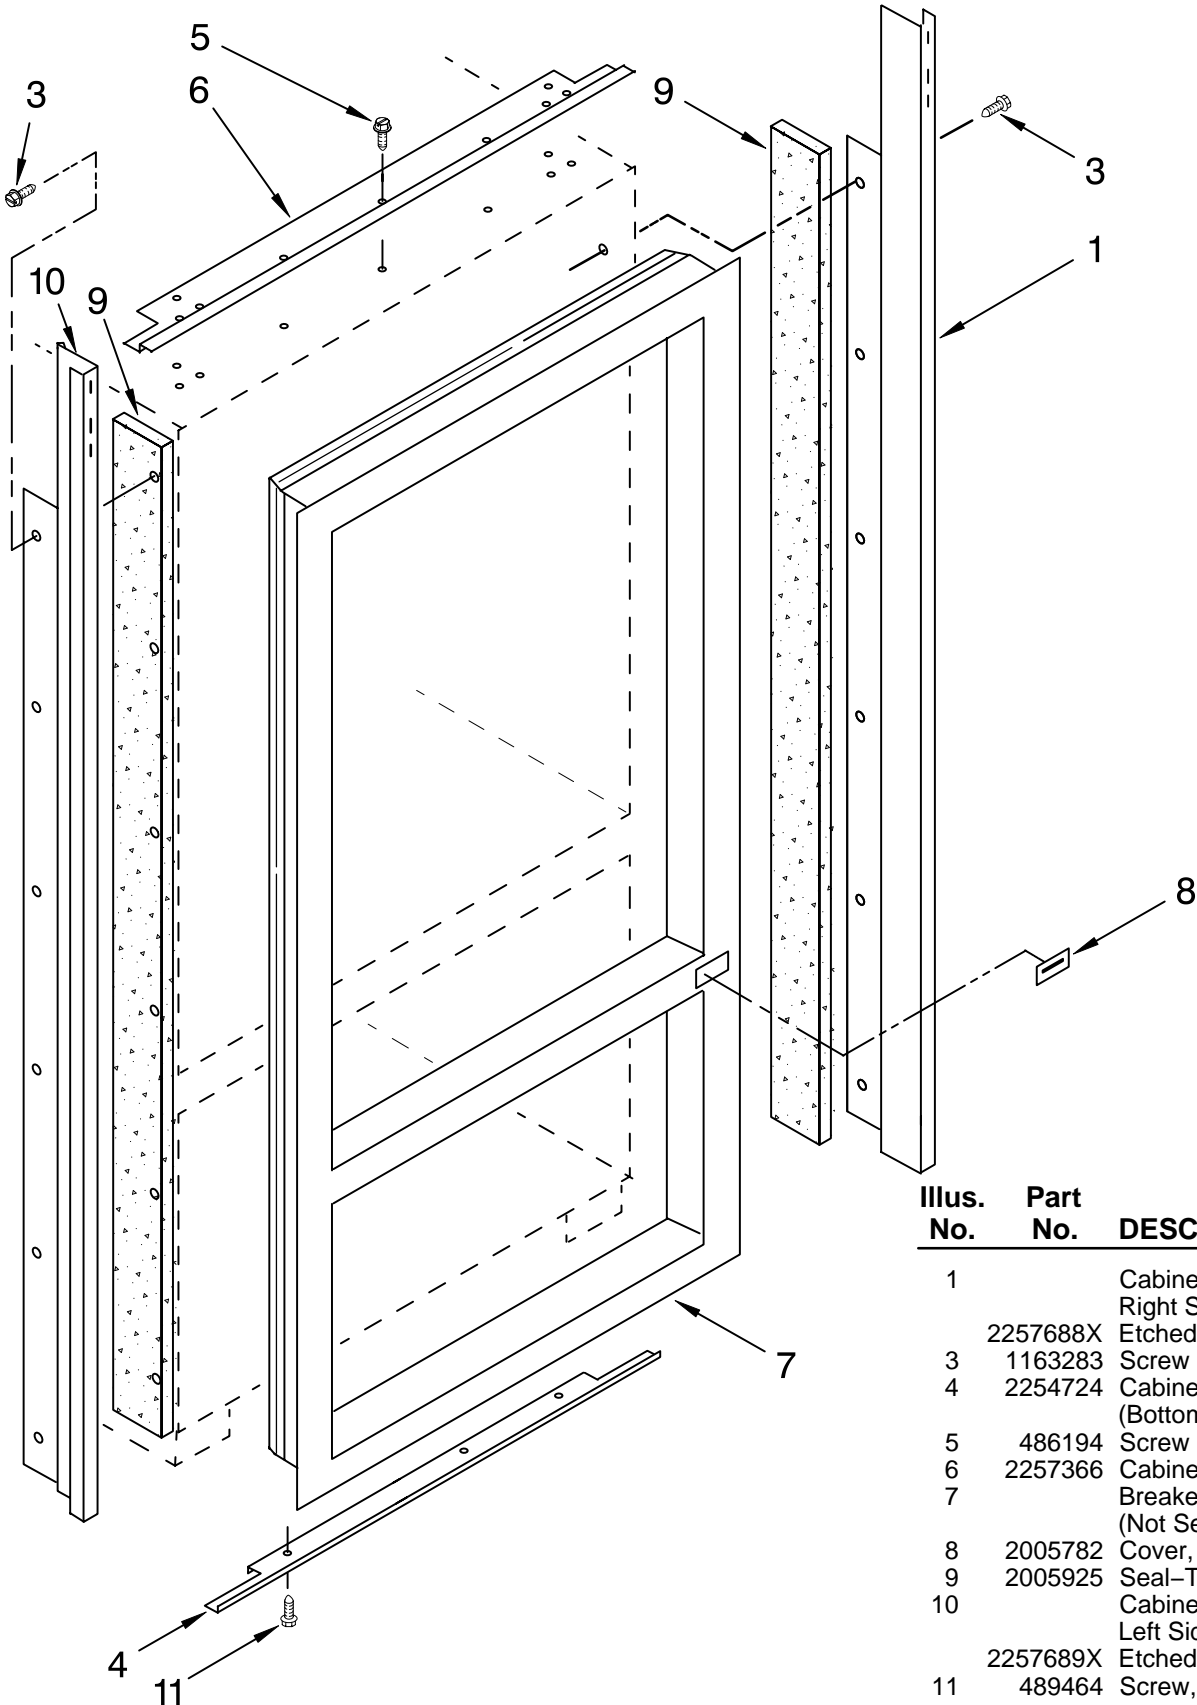

FOR ORDERING INFORMATION REFER TO PARTS PRICE LIST

CABINET AND BREAKER TRIM PARTS

For Model: KBLO36FMX01
(Etched Aluminum)

Illus. No.	Part No.	DESCRIPTION
1		Cabinet Trim, Right Side
	2257688X	Etched Aluminum
3	1163283	Screw
4	2254724	Cabinet, Trim (Bottom)
5	486194	Screw
6	2257366	Cabinet Trim, Top
7		Breaker Trim (Not Serviced)
8	2005782	Cover, Hinge
9	2005925	Seal-Trim, Side
10		Cabinet Trim, Left Side
	2257689X	Etched Aluminum
11	489464	Screw, 8-18 x 1/2