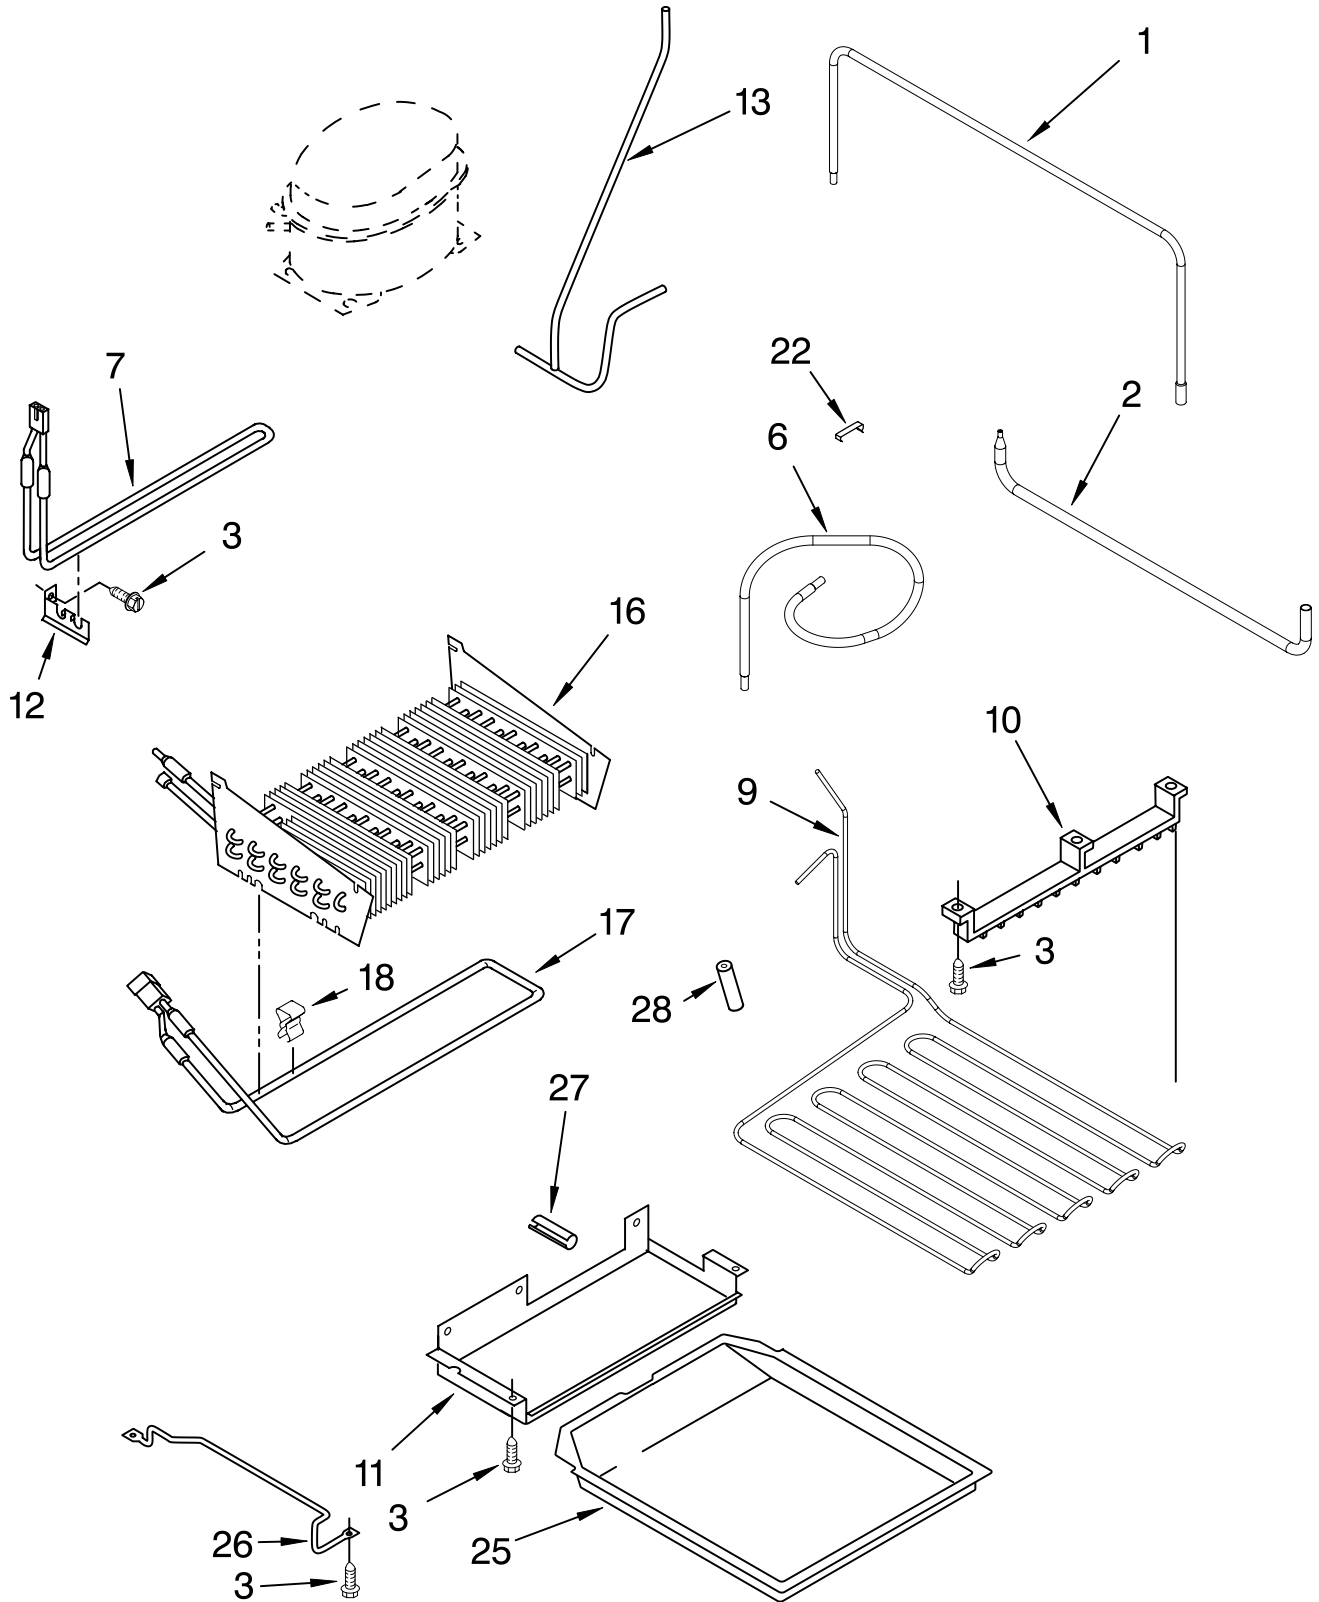

LOWER UNIT AND TUBE PARTS

For Model: KBLO36FMX01
(Etched Aluminum)

FOR ORDERING INFORMATION REFER TO PARTS PRICE LIST

LOWER UNIT AND TUBE PARTS

For Model: KBLO36FMX01
(Etched Aluminum)

Illus. No.	Part No.	DESCRIPTION
1	2259472	Tube, Transition (Condenser)
2	2259304	Tube, Transition (Drier/Restrictor)
3	486194	Screw
6	2259303	Suction Tube
7	2207486	Heater, Defrost (Rear)
9	2259329	Heater, Drain Pan
10	2209450	Hanger, Heater
11	2005908	Shield, Drain Pan
12	2204543	Support, Heater
13	2259474	Tube, Discharge
16	2306095	Evaporator
17	2207485	Heater, Defrost (Front)
18	2204510	Clamp, Heater (2)
22	2215691	Clip, Heat Exchanger
25	2001264	Drain Pan
26		Bracket, Drain Pan
	1113206	Left
	1113207	Right
27	513942	Dampener
28	2215648	Damper, Heater

FOR ORDERING INFORMATION REFER TO PARTS PRICE LIST