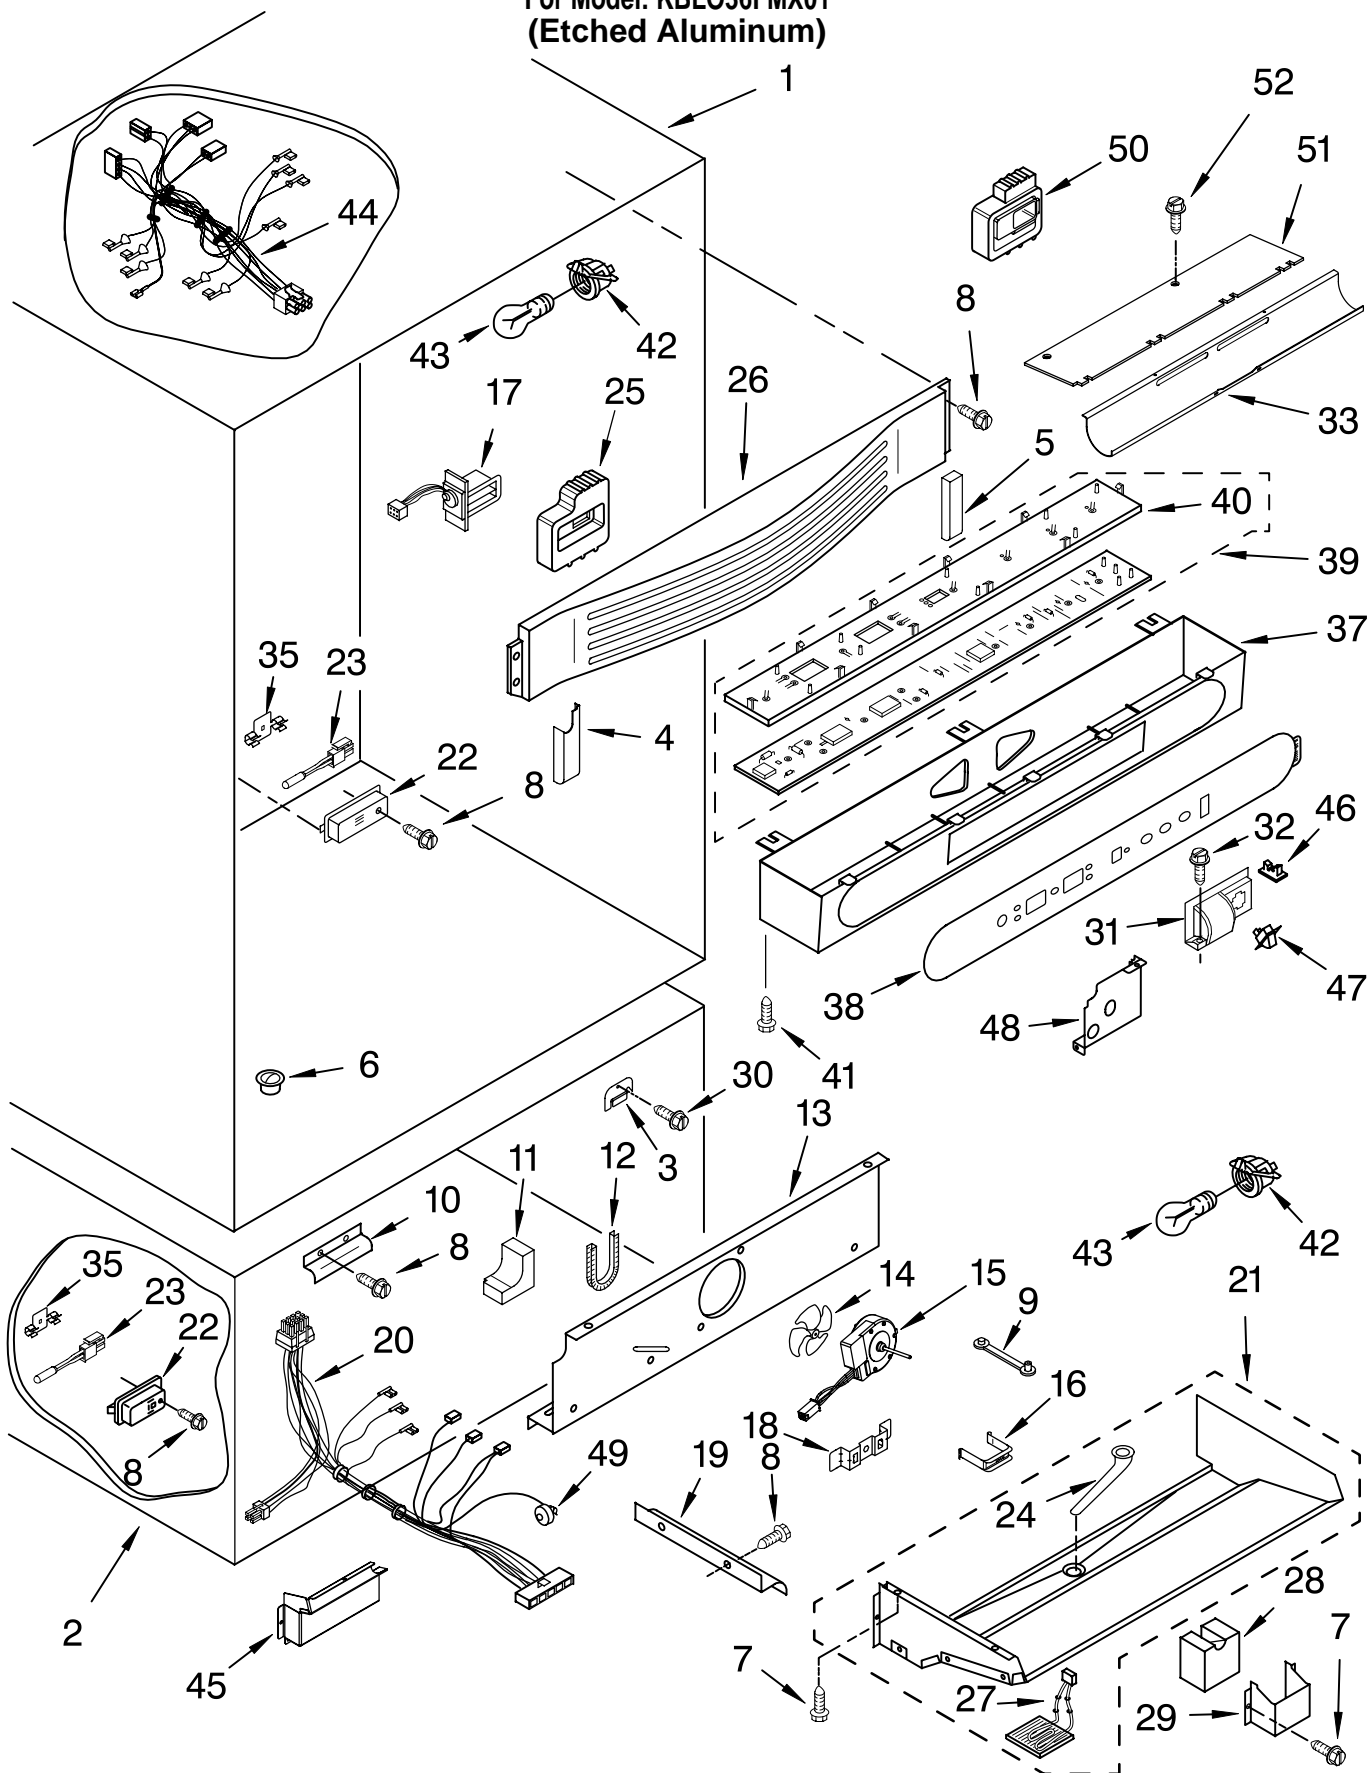

FOR ORDERING INFORMATION REFER TO PARTS PRICE LIST

CABINET AND BREAKER TRIM PARTS

For Model: KBLO36FMX01
(Etched Aluminum)

Illus. No.	Part No.	DESCRIPTION
1		Cabinet Trim, Right Side
	2257688X	Etched Aluminum
3	1163283	Screw
4	2254724	Cabinet, Trim (Bottom)
5	486194	Screw
6	2257366	Cabinet Trim, Top
7		Breaker Trim (Not Serviced)
8	2005782	Cover, Hinge
9	2005925	Seal-Trim, Side
10		Cabinet Trim, Left Side
	2257689X	Etched Aluminum
11	489464	Screw, 8-18 x 1/2

FOR ORDERING INFORMATION REFER TO PARTS PRICE LIST

TOP GRILLE AND UNIT COVER PARTS

For Model: KBLO36FMX01
(Etched Aluminum)

Illus. No.	Part No.	DESCRIPTION
1		Top Grille Assembly
	2259425X	Etched Aluminum
2	2259320	Cover, Unit
4	2256466	Back Panel

Illus. No.	Part No.	DESCRIPTION
5	2302974	Front, Unit Cover
6	487415	Screw
7	2187423	Wire Assembly
9	489348	Clamp
11	2259438X	Grille-Trim, Bottom

Illus. No.	Part No.	DESCRIPTION
12	1161548	Nut
13	2259440X	Grille-Trim, Top
14	2259420X	Grille-Trim, Right Side
15	2003347	Screw 8-32 x 7/16
16	2259421X	Grille-Trim, Left Side

FOR ORDERING INFORMATION REFER TO PARTS PRICE LIST

LINER PARTS

For Model: KBLO36FMX01
(Etched Aluminum)

FOR ORDERING INFORMATION REFER TO PARTS PRICE LIST

LINER PARTS

For Model: KBLO36FMX01
(Etched Aluminum)