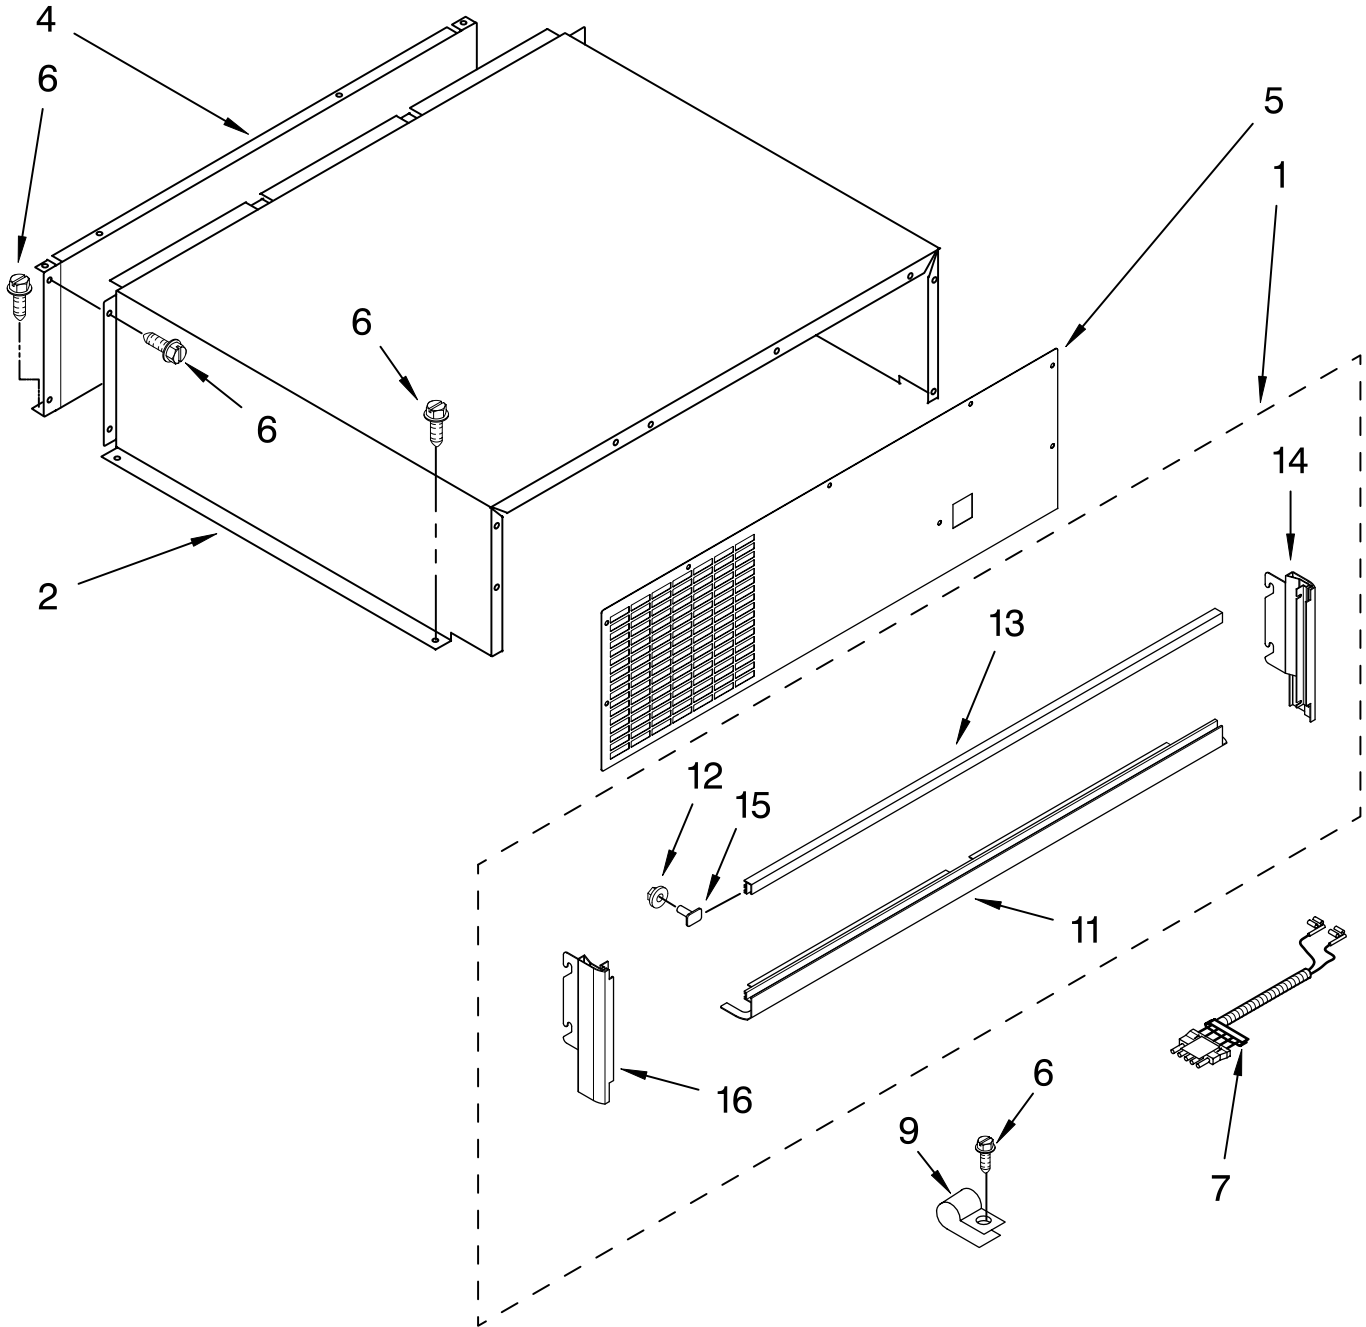

TOP GRILLE AND UNIT COVER PARTS

For Model: KBLO36FMX01
(Etched Aluminum)

Illus. No.	Part No.	DESCRIPTION
1		Top Grille Assembly
	2259425X	Etched Aluminum
2	2259320	Cover, Unit
4	2256466	Back Panel

Illus. No.	Part No.	DESCRIPTION
5	2302974	Front, Unit Cover
6	487415	Screw
7	2187423	Wire Assembly
9	489348	Clamp
11	2259438X	Grille-Trim, Bottom

Illus. No.	Part No.	DESCRIPTION
12	1161548	Nut
13	2259440X	Grille-Trim, Top
14	2259420X	Grille-Trim, Right Side
15	2003347	Screw 8-32 x 7/16
16	2259421X	Grille-Trim, Left Side

FOR ORDERING INFORMATION REFER TO PARTS PRICE LIST