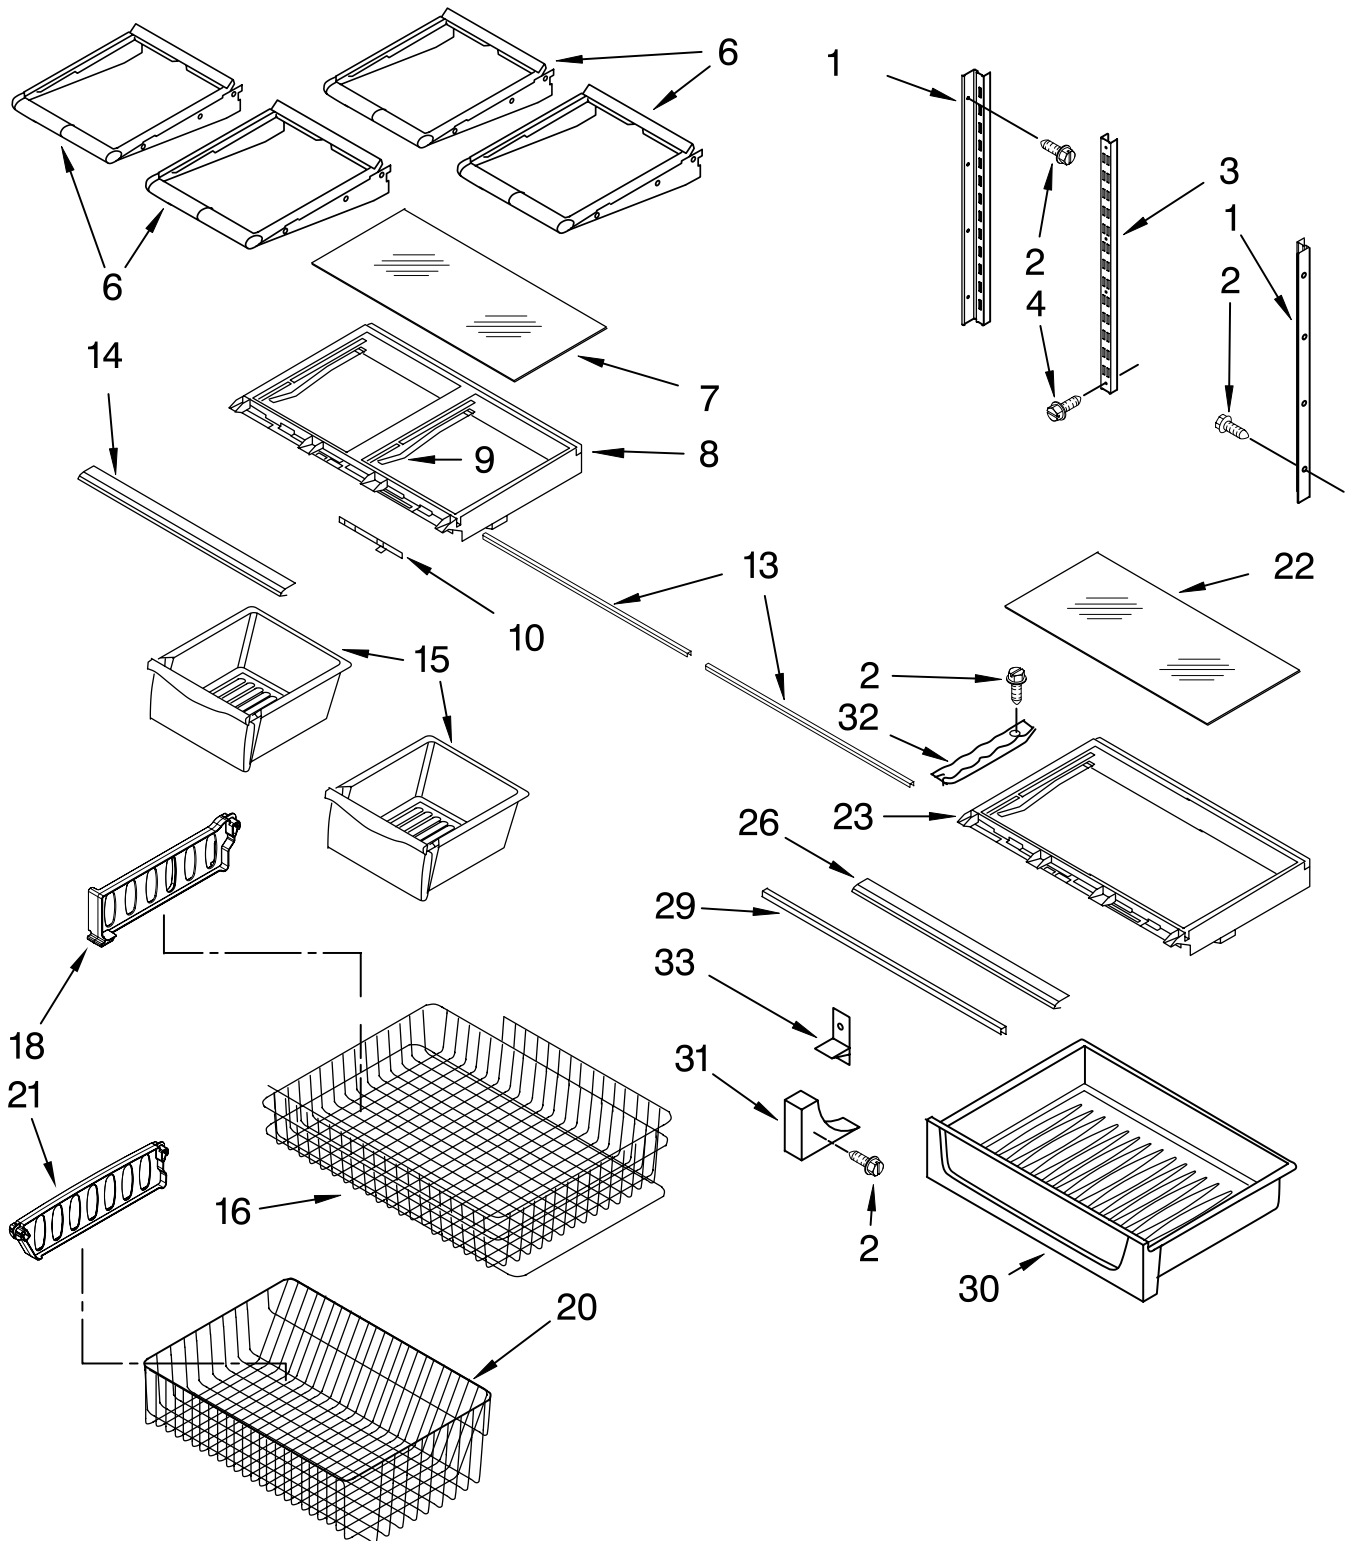

SHELF PARTS

For Models: KBR19KTWH2, KBR19KTBL2, KBR19KTSS2, KBL19KTSS2
(White) (Black) (Stainless-RH) (Stainless-LH)

FOR ORDERING INFORMATION REFER TO PARTS PRICE LIST

SHELF PARTS

For Models: KBRS19KTWH2, KBRS19KTBL2, KBRS19KTSS2, KBLS19KTSS2
(White) (Black) (Stainless-RH) (Stainless-LH)

Illus. No.	Part No.	DESCRIPTION
1	12710606	Ladder, Side
2	12990513	Screw
3	12435807	Ladder, Center
4	12990515	Screw (2)
6	12463408V	Shelf, Glide (4)
7	12204823	Glass, Crisper
8	12530901SP	Frame, Crisper
9	12530701	Support, Center Crisper Drawer
10	12530805SP	Slide, Humidity Control
13	12227302WD	Support, Crisper Frame
14	12530647	Trim, Crisper
15	12724121	Pan, Crisper (2)
16	12896401	Basket, Freezer Upper
18	12693802	Divider, Upper Basket
20	W10143560	Basket, Freezer (Lower)
21	12659608	Divider, Lower Basket
22	12204823	Glass, Pantry
23	12530901SP	Frame, Pantry
26	W10231491	Trim, Pantry
29	12227302WD	Support, Rear
30	12645022	Drawer, Pantry
31		Support, Pantry
	12531001	Left
	12531002	Right
32	12531901	Track, Pantry
33	12531802	Hook, Ladder (2)

FOR ORDERING INFORMATION REFER TO PARTS PRICE LIST