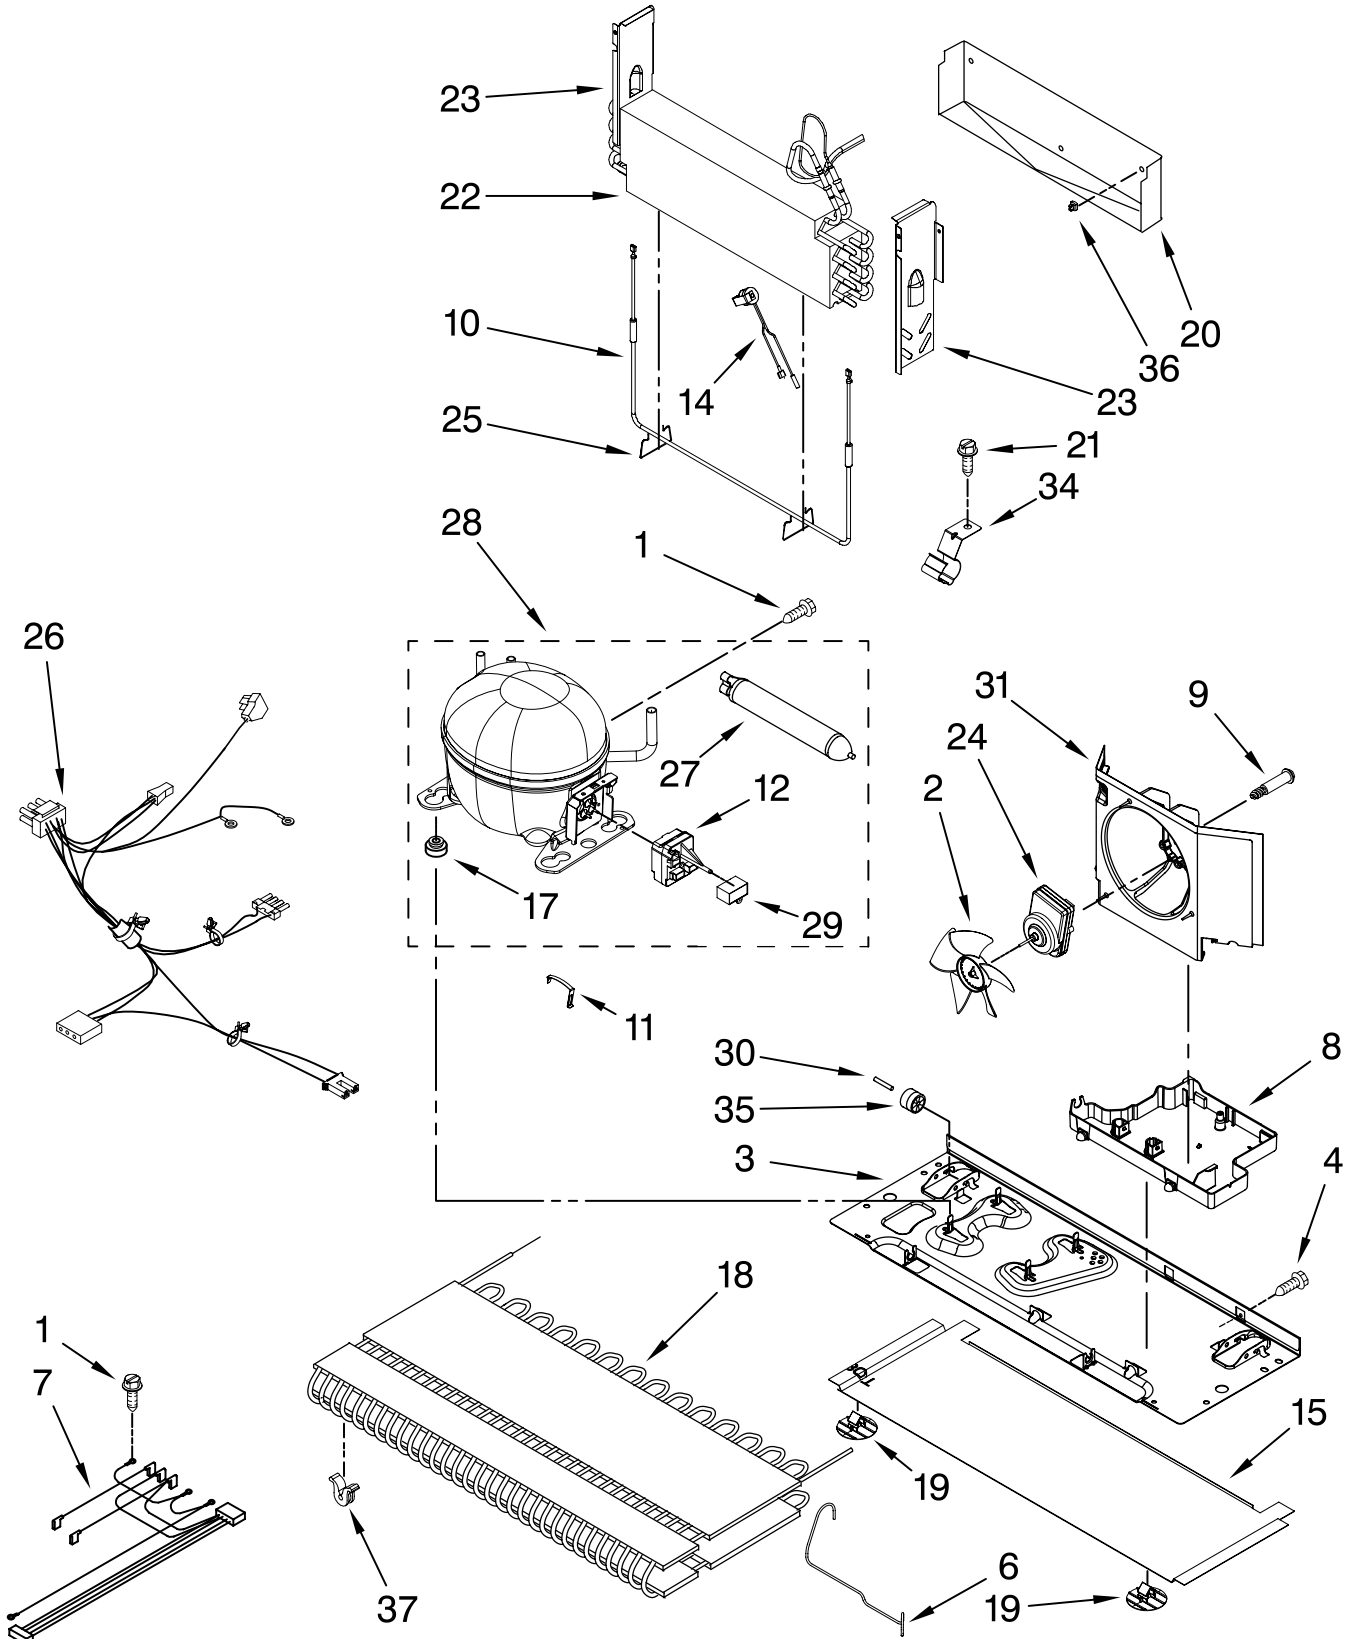

UNIT PARTS

For Models: KBR19KTWH2, KBR19KTBL2, KBR19KTSS2, KBL19KTSS2
(White) (Black) (Stainless-RH) (Stainless-LH)

FOR ORDERING INFORMATION REFER TO PARTS PRICE LIST

UNIT PARTS

For Models: KBRS19KTWH2, KBRS19KTBL2, KBRS19KTSS2, KBL19KTSS2
(White) (Black) (Stainless-RH) (Stainless-LH)

Illus. No.	Part No.	DESCRIPTION	Illus. No.	Part No.	DESCRIPTION	Illus. No.	Part No.	DESCRIPTION
1	12992301	Screw	20	12225401WD	Tray, Drip	Following Parts Not Illustrated and Optional Parts Not Included		
2	12825803	Blade, Fan	21	12990701	Screw			
3	W10210982	Basepan	22	12726401	Evaporator			
4	12990511	Screw	23		Dam			
6	W10217744	Tube, Discharge		12225702	Right Side			
7	W10224241	Harness, Evap Heater		12225602	Left Side			
8	W10189185	Pan, Drain	24	12825101	Motor, Fan			
9	W10216919	Screw, Shoulder	25	10428101	Clip, Heater			
10	12729127	Evaporator Heater	26	W10234024	Harness, Unit			
11	W10216075	Strap, Bale	27	W10143759	Drier			
12		Start Protect, Combo	28	W10130129	Compressor Kit	978025		Valve, Access (1/4")
	2320150	Production			(Contains Items 12, 17, 27, & 29)	978026		Valve, Access (5/16")
	W10136414	Service	29	2264017	Capacitor	978027		Valve, Access (3/8")
14	12639324SP	Thermostat, Defrost	30	12477202	Axle, Roller	978028		Valve, Access (1/2")
15	W10206336	Extension, Basepan	31	W10189184	Shroud	978029		Valve, Access (5/8")
17	10835903SP	Grommet (4)	34	10547003	Clip, Drier	978030		Valve, Access (3/4")
18	W10135028	Condenser	35	12477102	Roller (2)	876764		Valve, Access (3/16")
19	W10206339	Fastener, Basepan Extension	36	10623002	Clip, Evap (2)	REFRIGERANT CHARGE 4.25 Ozs. (R-134A)		
			37	W10137529	Grommet (4)			

FOR ORDERING INFORMATION REFER TO PARTS PRICE LIST