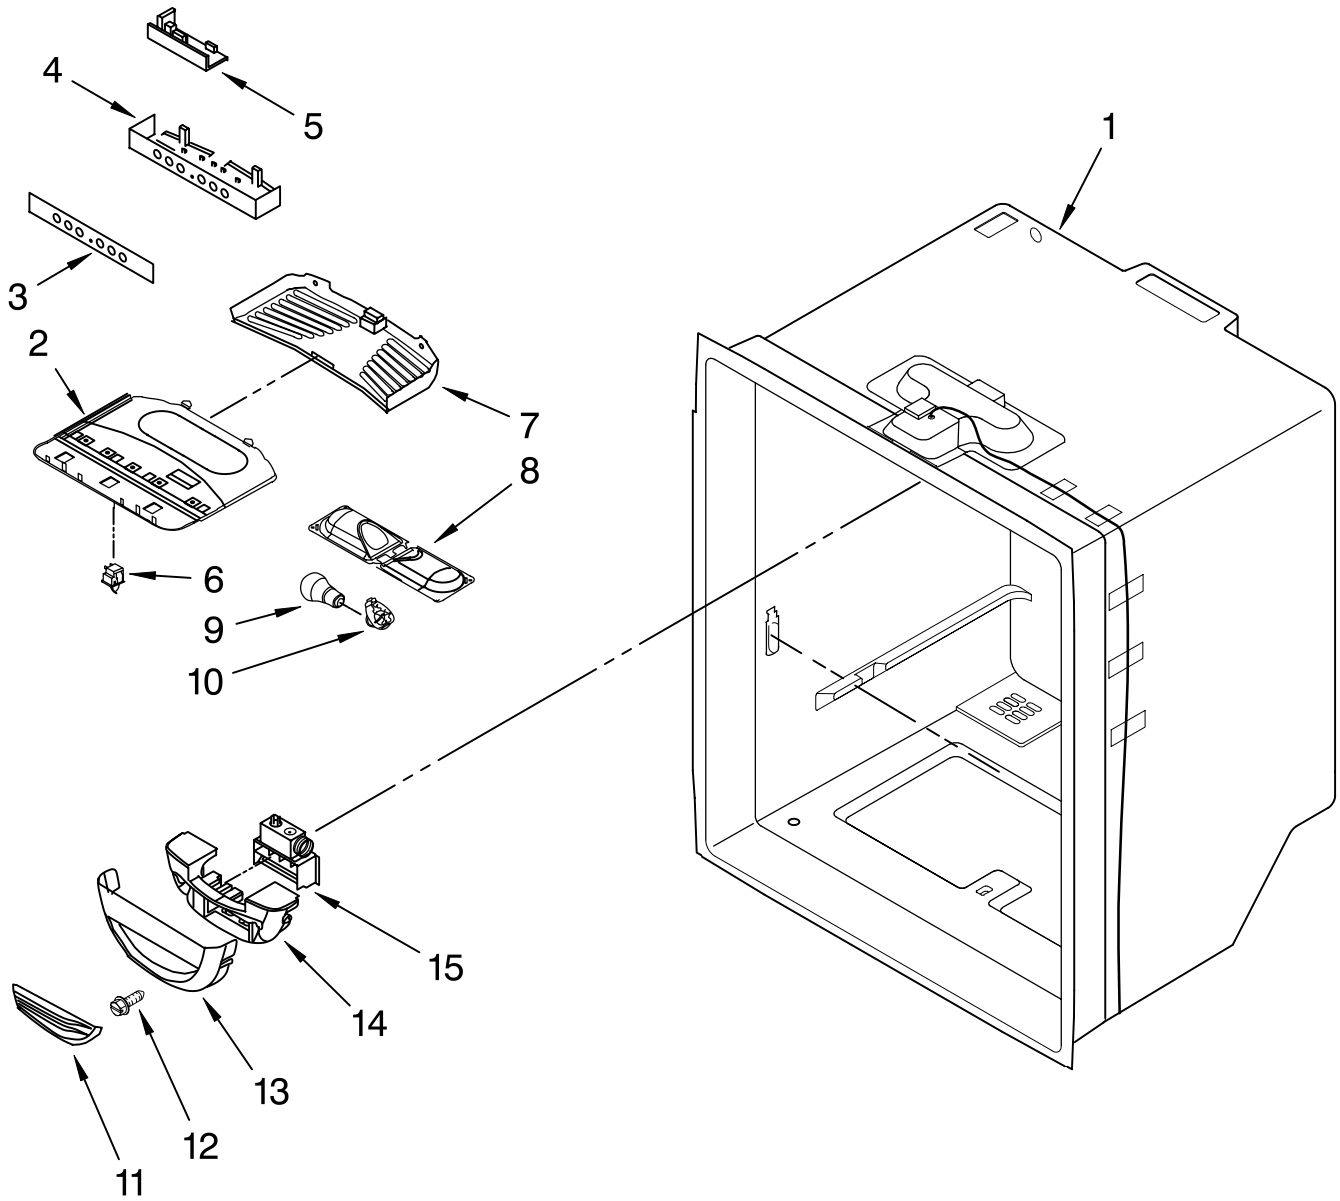

REFRIGERATOR LINER PARTS

For Models: KBR519KTWH2, KBR519KTBL2, KBR519KTSS2, KBL519KTSS2
(White) (Black) (Stainless-RH) (Stainless-LH)

FOR ORDERING INFORMATION REFER TO PARTS PRICE LIST

REFRIGERATOR LINER PARTS

For Models: KBR19KTWH2, KBR19KTBL2, KBR19KTSS2, KBL19KTSS2
(White) (Black) (Stainless-RH) (Stainless-LH)

Illus. No.	Part No.	DESCRIPTION
1		Liner (Not A Serviceable Part)
2	12806301	Bracket, Control and Lights
3	12816515	Overlay
4	12806406	Module, Control
5	12868513	Board, Control
6	C3680310V	Switch, Light
7	12806501	Cover, Light
8	12806601V	Housing, Light
9	W10194422V	Bulb, Light (2)
10	12570701V	Socket, Light (2)
11	12806801	Insert, Damper Cover
12	12990604	Screw (2)
13	12806701	Cover, Damper
14	13012402	Insulation
15	W10127429	Control, Damper (Includes Harness)

Following Parts Not Illustrated

12868701 Harness, Controls (Refrigerator) (Includes Thermistor)

FOR ORDERING INFORMATION REFER TO PARTS PRICE LIST