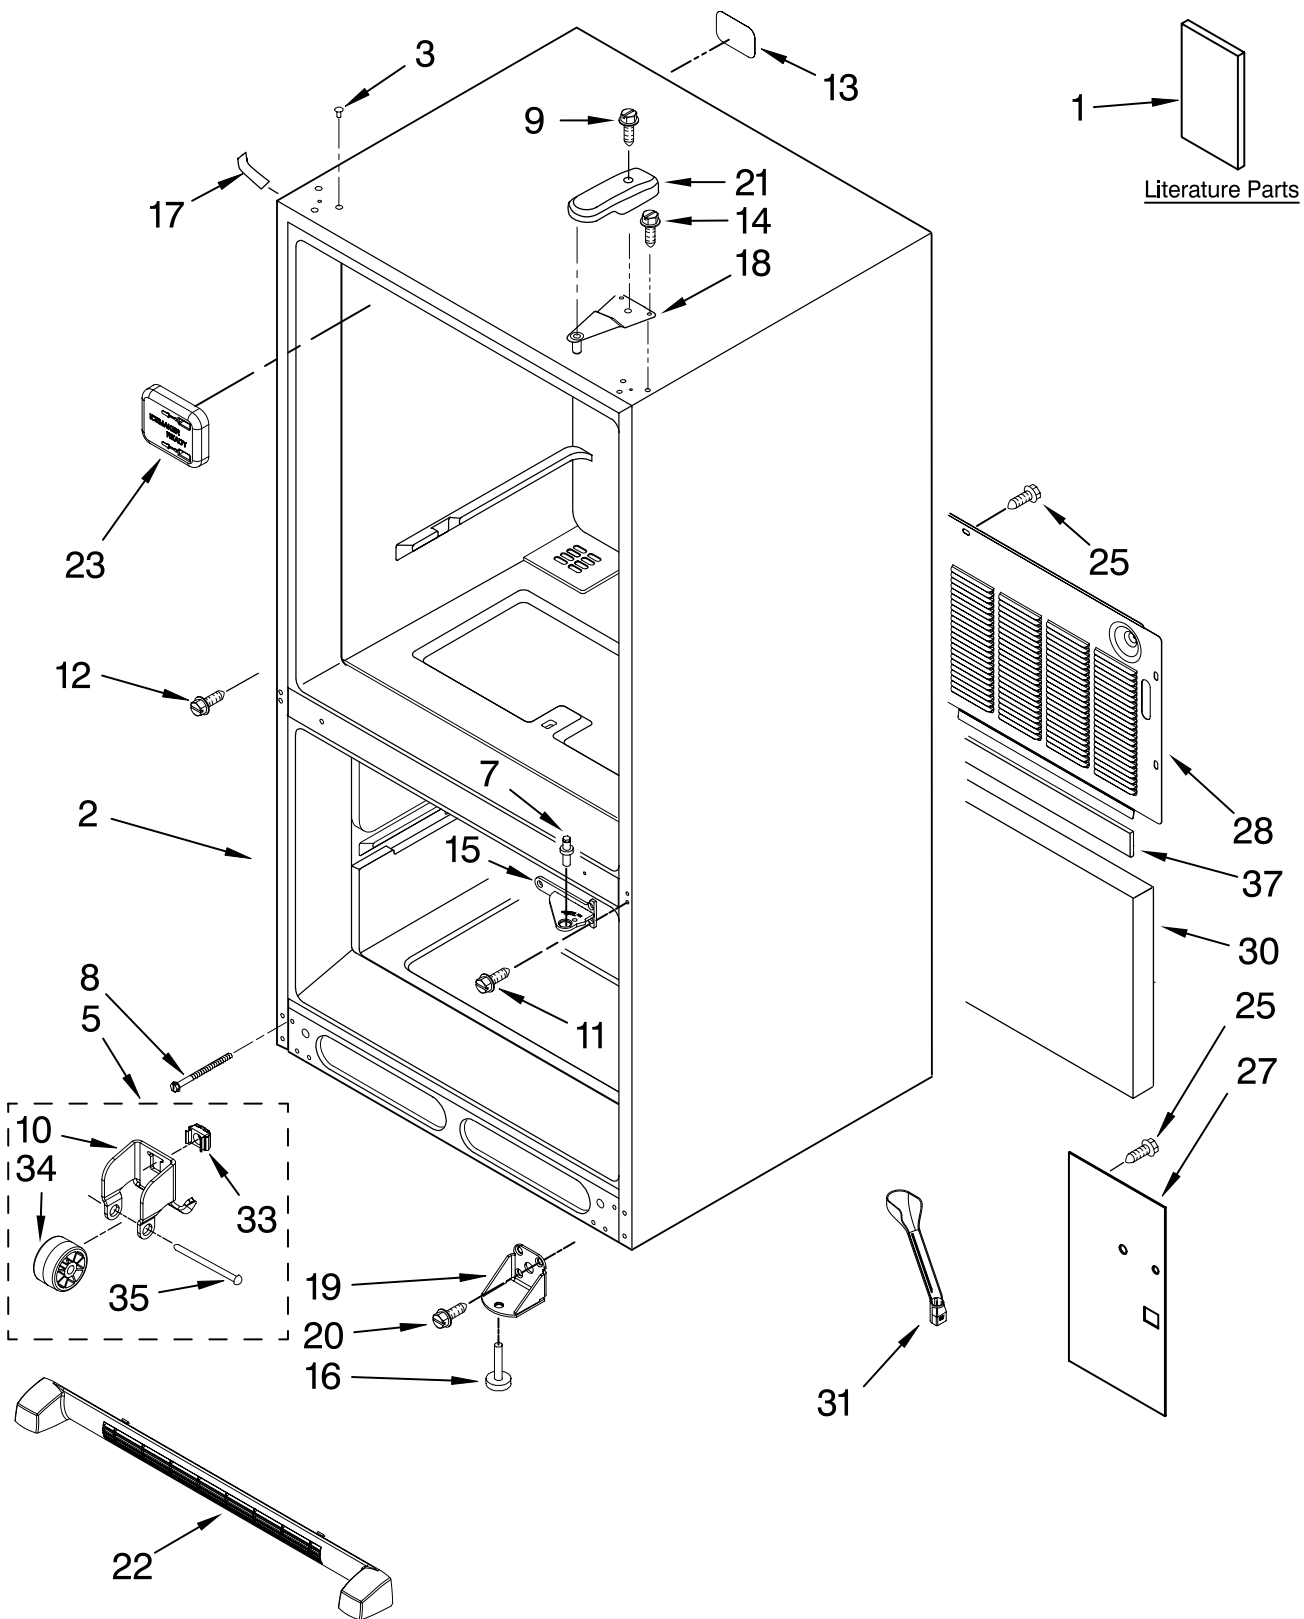

For Models: KBR519KTWH2, KBR519KTBL2, KBR519KTSS2, KBLS19KTSS2
(White) (Black) (Stainless-RH) (Stainless-LH)

FOR ORDERING INFORMATION REFER TO PARTS PRICE LIST

CABINET PARTS

For Models: KBR19KTWH2, KBR19KTBL2, KBR19KTSS2, KBL19KTSS2
(White) (Black) (Stainless-RH) (Stainless-LH)

Illus. No.	Part No.	DESCRIPTION
1		Literature Parts
	W10137649	Use & Care Guide
	W10183307	Energy Guide
	W10238840	Tech Sheet
2		Cabinet (Not A Serviceable Part)
3		Plug, Button
	12246607	White
	12246608	Black
5	12580304	Roller Foot Assembly
7	10351006	Pin, Center Hinge
8	12606103	Bolt, Adjusting (Rear)
9	12992602	Screw
10	12456801V	Bracket, Roller
11	12992201	Screw
12	12990521	Screw
13	12249902	Label, Fill Tube
14	12992403	Screw
15		Hinge, Center
	12607103WD	White
	12607104ED	Black
16	10354002	Foot Brake (2)
17		Cover, Corner
	12587703W	White
	12587703B	Black
18	12566606ED	Hinge, Top
19	12906303WD	Bracket, Foot
20	12990521	Screw
21		Cover, Hinge
	12477601W	White
	12477601B	Black
22		Grille Assembly (Includes Clips)
	W10236649	White
	W10236650	Black
23	12477501	Cover, Fill Tube
25	12990511	Screw
27	W10217701	Cover, Water Valve
28	W10210978	Cover, Unit
30	12820505	Insulation, Sound
31	W10210987	Tube, Drain
33	M0286708	Nut, Speed
34	10450603V	Roller
35	M1205302	Pin
37	B5759649	Gasket

FOR ORDERING INFORMATION REFER TO PARTS PRICE LIST