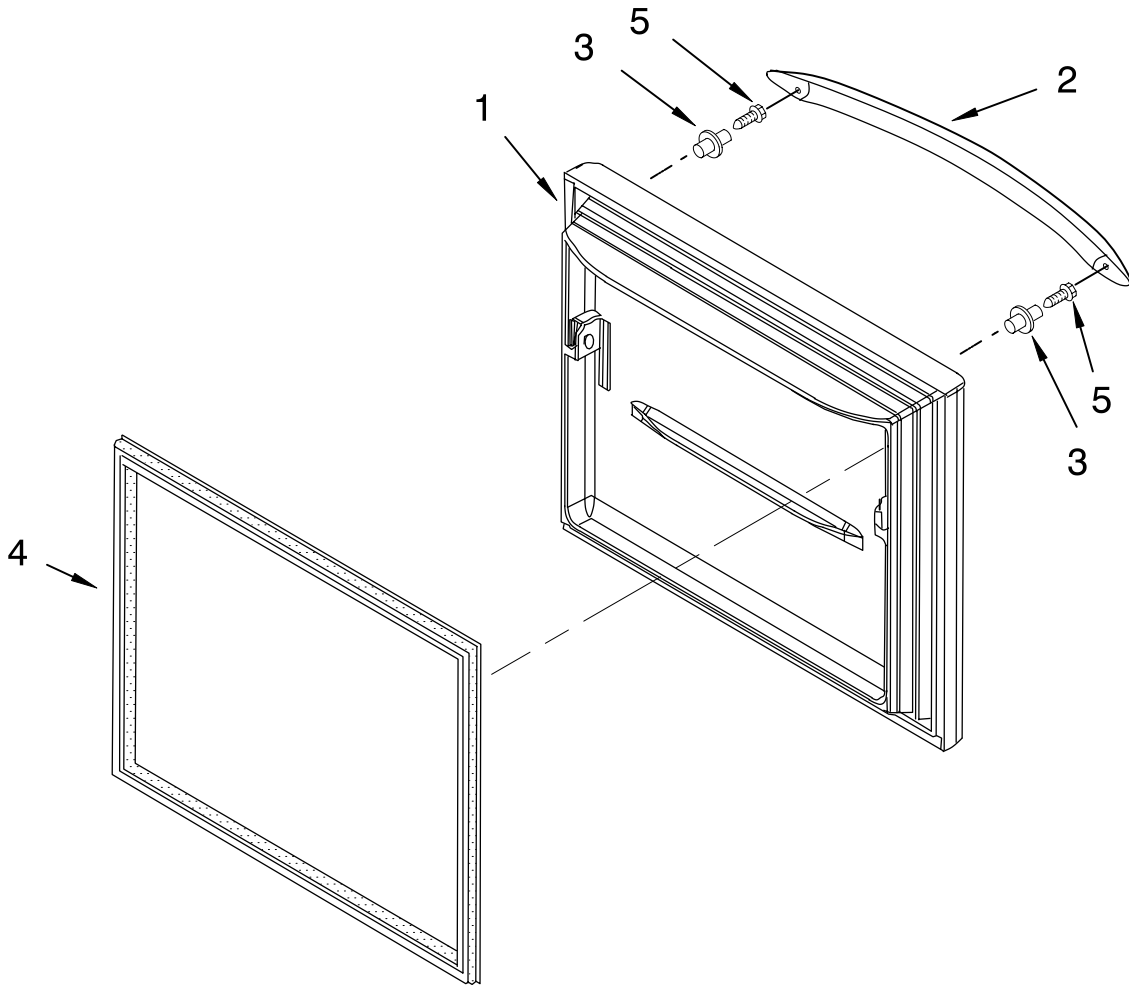

FREEZER DOOR PARTS

For Models: KBR19KTWH2, KBR19KTBL2, KBR19KTSS2, KBL19KTSS2
(White) (Black) (Stainless-RH) (Stainless-LH)

FOR ORDERING INFORMATION REFER TO PARTS PRICE LIST

W10268076