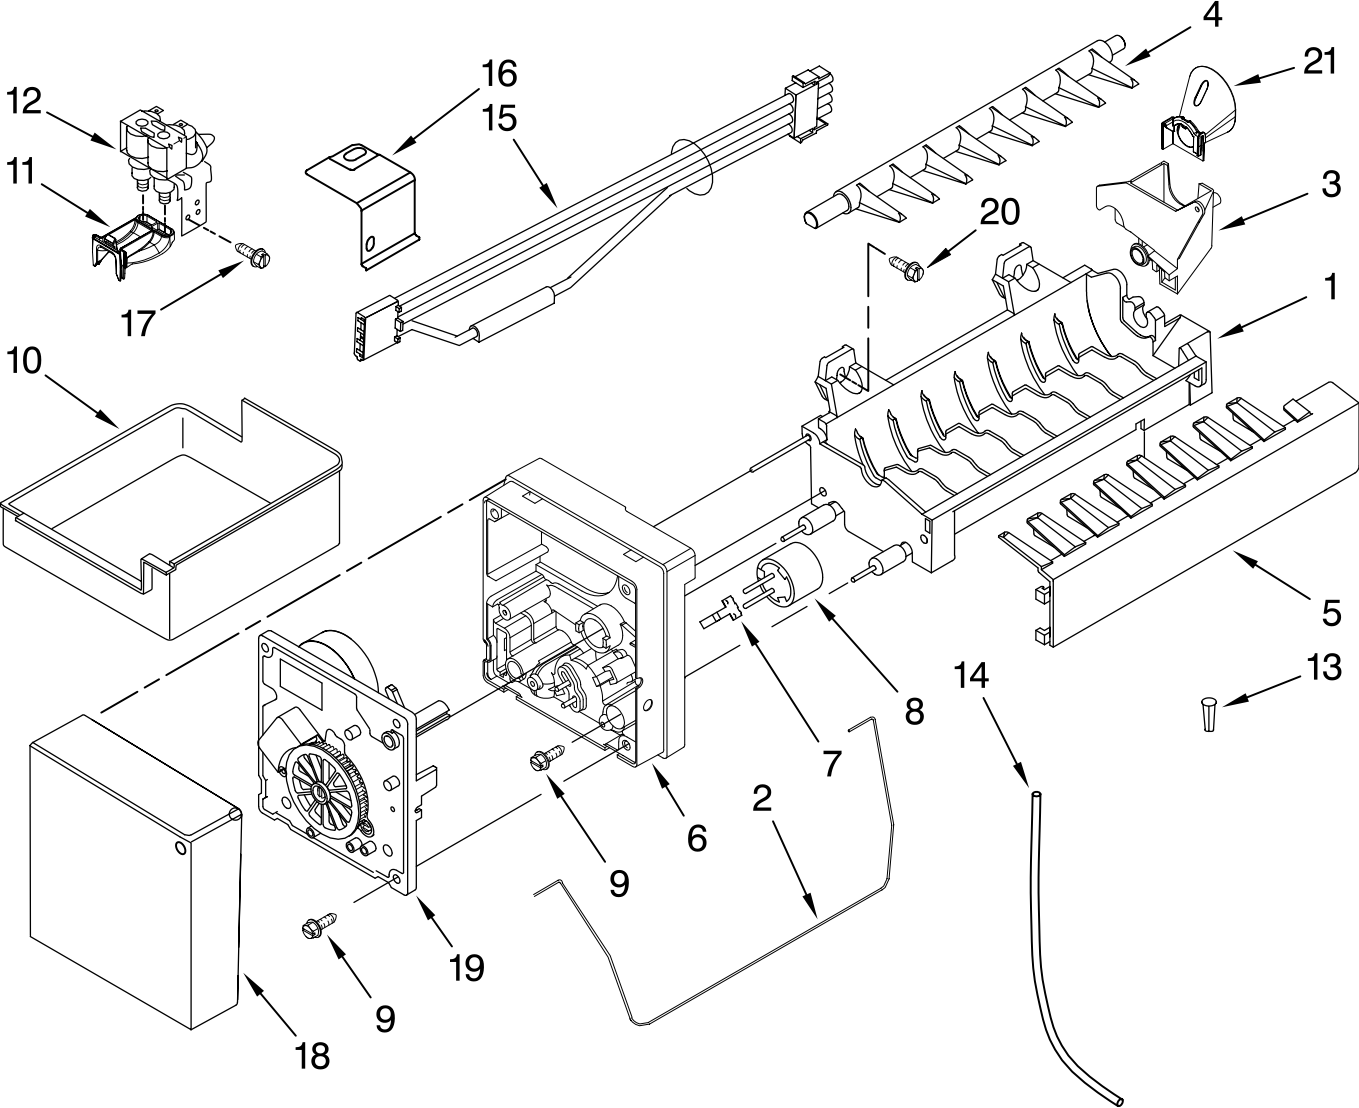

ICEMAKER PARTS

For Model: KBLS20ETSS11

(Stainless Steel)

FOR ORDERING INFORMATION REFER TO PARTS PRICE LIST

ICEMAKER PARTS

For Model: KBL S20ETSS11

(Stainless Steel)

Illus. No.	Part No.	DESCRIPTION
1		Mold & Heater Assembly (Not Available Order D7824706Q)
2	67004028	Arm, Shutoff
3	628356	Cup, Fill
4	627843	Ejector
5	2182124	Ice Stripper
6	2195914	Support & Motor Assembly
7	2315522	Retainer, Thermostat
8		Thermostat (Not Available Order D7824706Q)
9	681249	Screw (2)
10	67001255	Pan, Ice
11	67004101	Bracket, Tube Support
12	67006531	Valve, Water Inlet
13	A3223101	Insert, Tube
14	B5705307	Tubing, Plastic
15	W10146389	Harness, Icemaker
16	625910	Bracket
17	67006662	Screw
18	67004710	Cover
19		Module Assembly (Not Available Order D7824706Q)
20	67006287	Screw
21	67005603	Funnel, Fill Tube
100	W10122519	Complete Icemaker

Following Parts Not Illustrated

18001005 Icemaker Install
Kit