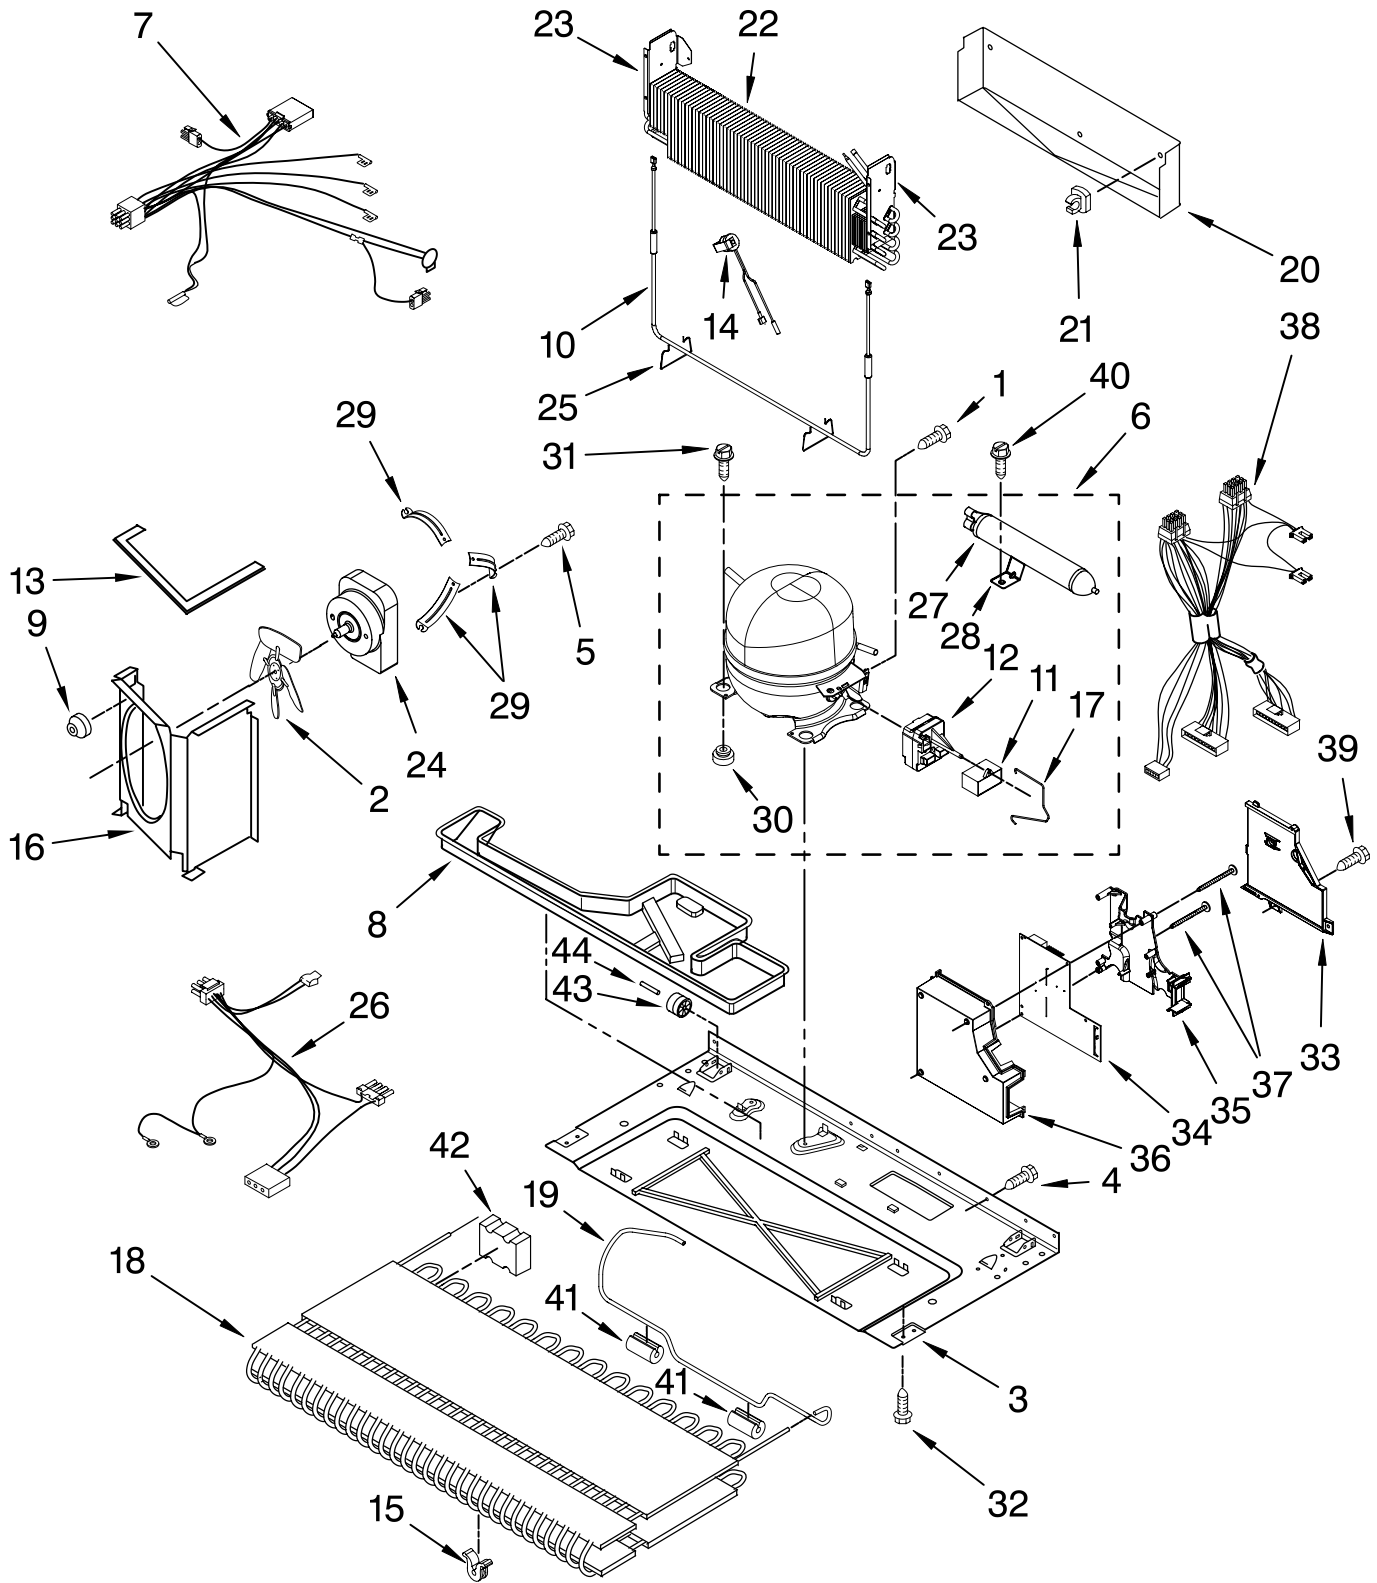

UNIT PARTS

For Model: KBLS20ETSS11
(Stainless Steel)

FOR ORDERING INFORMATION REFER TO PARTS PRICE LIST

UNIT PARTS

For Model: KBL S20ETSS11

(Stainless Steel)

Illus. No.	Part No.	DESCRIPTION
1	67006432	Screw (3)
2	W10162928	Blade, Fan
3	67005889	Basepan
4	67006425	Screw (2)
5	67004954	Screw (3)
6	8201555	Compressor
7	W10119857	Harness, Evap. Heater
8	67007175	Drain Pan
9	61004743	Grommet (3)
10	67002493	Evaporator Heater
11	67005562	Capacitor
12	67005561	Overload/Relay (Capacitor Incl.)
13	61003210	Gasket
14	W10165425	Thermostat
15	W10137529	Grommet (4)
16	W10158508	Shroud, Condenser
17	67007052	Clip, Capacitor
18	67006131	Condenser
19	67004700	Tube, Discharge
20	67002490	Tray, Drip
21	10623002	Clip, Evaporator
22	12002041	Evaporator

Illus. No.	Part No.	DESCRIPTION
23		Dam
	67001084	Right Side
	67001083	Left Side
24	67004432	Motor, Fan
25	10428101	Clip, Heater
26	13060201	Harness, Unit Includes Cord
27	B2150504	Drier (Service)
28	10547003	Clip, Drier
29	67004953	Bracket, Fan
30	67003493	Grommet (3)
31	67006432	Screw (3)
32	67006573	Screw (4)
33	67005421	Cover, HV
34	W10168780	Board, HV
35	67005719	Spacer, HV
36	67005718	Box, HV
37	67006550	Screw (2)
38	12972902	Harness, HV
39	67006615	Screw (3)
40	67006737	Screw
41	67005680	Grommet (2)
42	67005491	Block, Condenser
43	67005149	Roller (2)
44	67006434	Axle, Roller (2)

Illus. No.	Part No.	DESCRIPTION
Following Parts Not Illustrated and Optional Parts Not Included 		
	978025	Valve, Access (1/4")
	978026	Valve, Access (5/16")
	978027	Valve, Access (3/8")
	978028	Valve, Access (1/2")
	978029	Valve, Access (5/8")
	978030	Valve, Access (3/4")
	876764	Valve, Access (3/16")
REFRIGERANT CHARGE 		
5.00 Ozs. (R-134A)		

FOR ORDERING INFORMATION REFER TO PARTS PRICE LIST