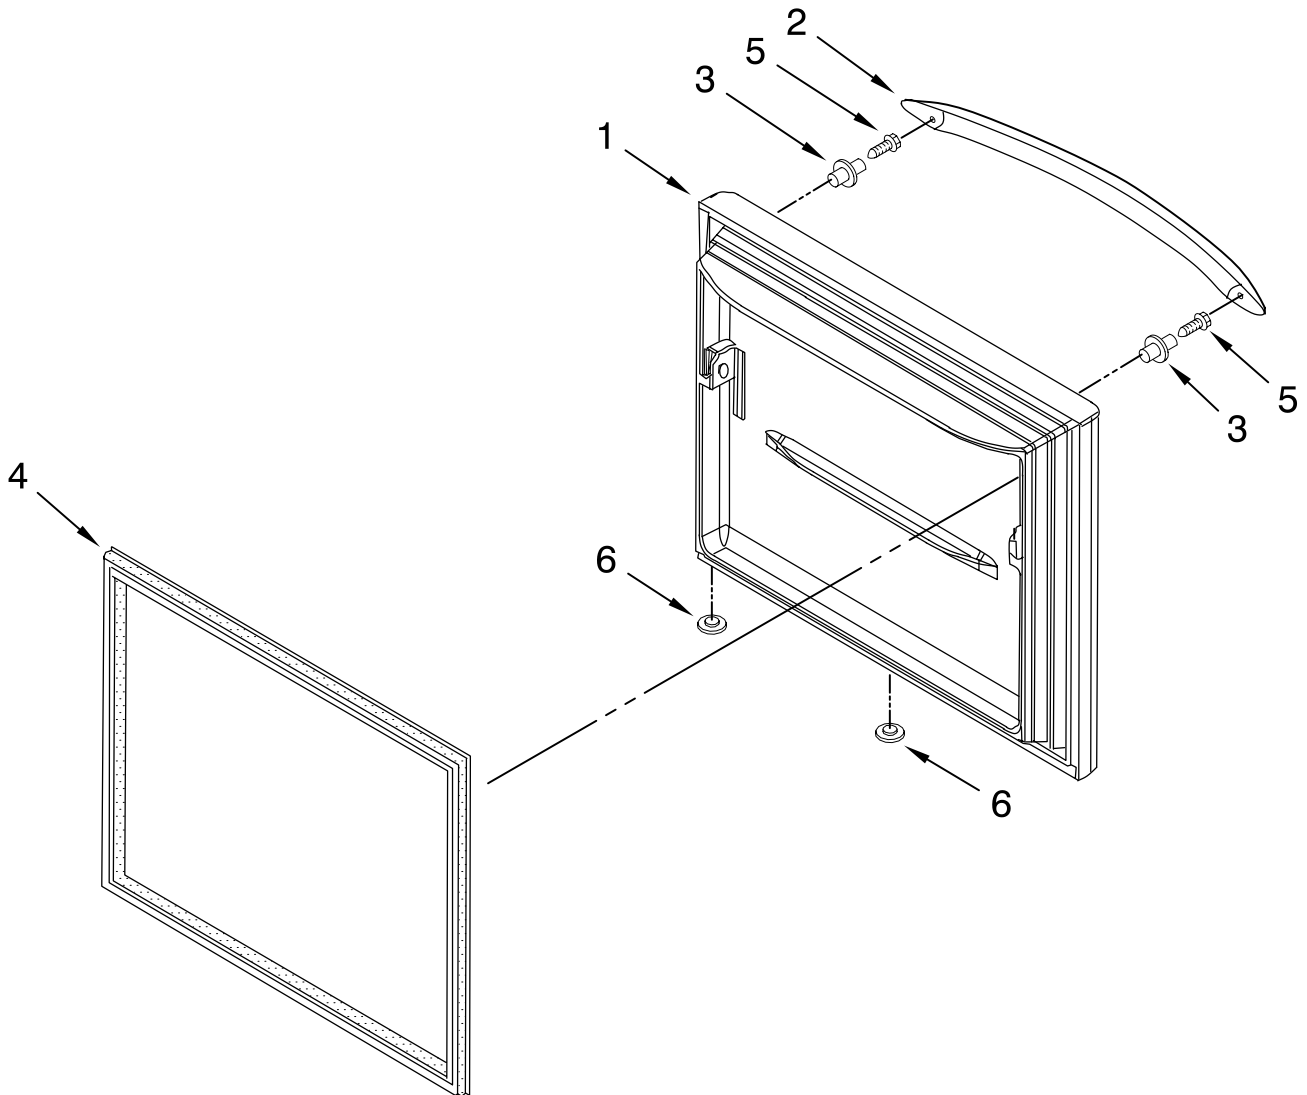

FREEZER DOOR PARTS

For Model: KBLs20ETSS11

(Stainless Steel)

FOR ORDERING INFORMATION REFER TO PARTS PRICE LIST

FREEZER DOOR PARTS

For Model: KBLs20ETSS11

(Stainless Steel)

Illus. No.	Part No.	DESCRIPTION
1		Freezer Door (w/ Insulation)
	W10184150	Stainless Steel
2		Handle, Door
	2319727S	Stainless Steel
3	67006113	Mount, Handle
4		Gasket, Door
	W10131754	Black
5	67002935	Screw
6		Plug, Vent (2)
	67004838	Black

FOR ORDERING INFORMATION REFER TO PARTS PRICE LIST