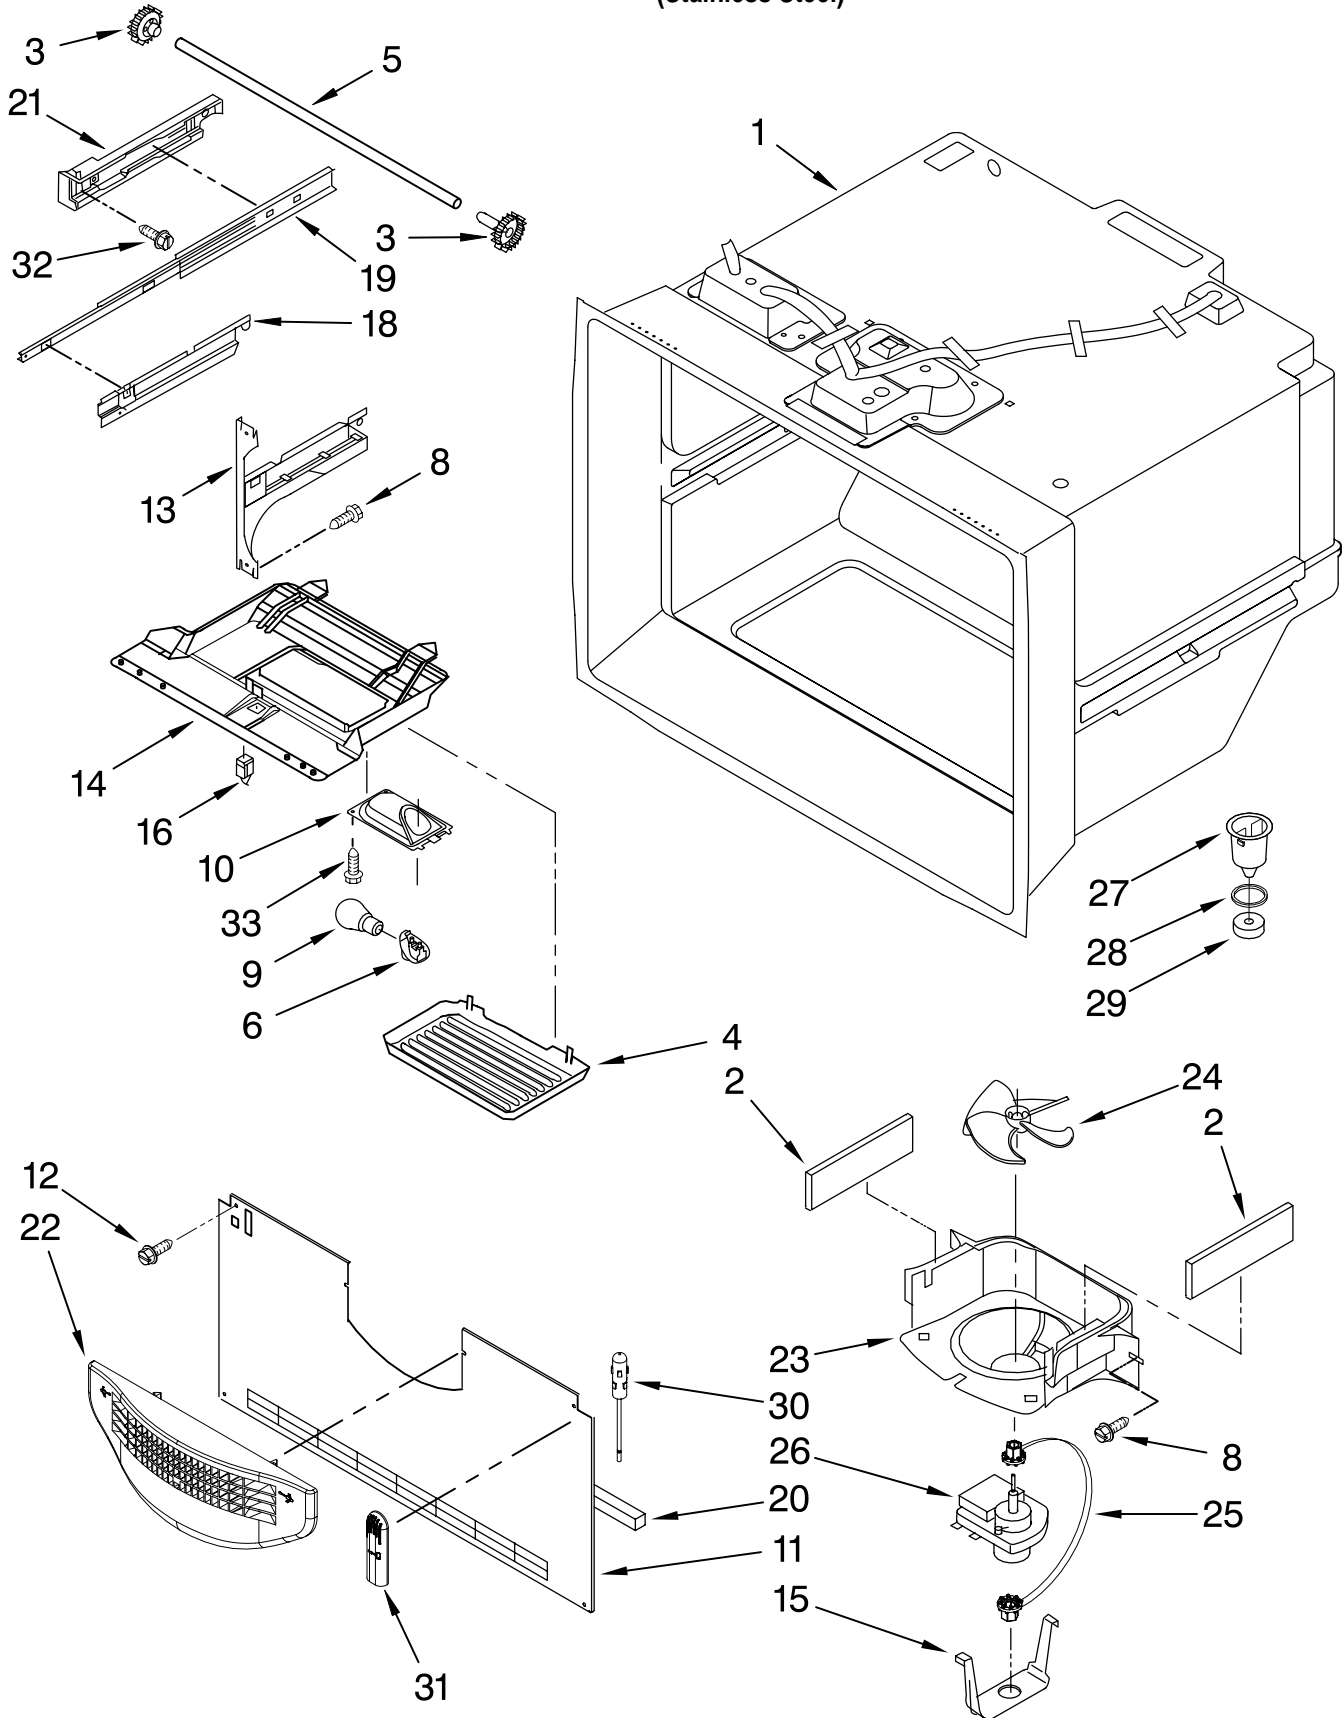

Following Parts Not Illustrated

67005644 Harness, Controls
(Refrigerator)
(Includes # 16)

FOR ORDERING INFORMATION REFER TO PARTS PRICE LIST

FREEZER LINER PARTS

For Model: KBL520ETSS11

(Stainless Steel)

FOR ORDERING INFORMATION REFER TO PARTS PRICE LIST

FREEZER LINER PARTS

For Model: KBL520ETSS11

(Stainless Steel)

<u>Illus.</u> <u>No.</u>	<u>Part</u> <u>No.</u>	<u>DESCRIPTION</u>
1		Liner (Not A Serviceable Part)
2	67001291	Gasket, Foam
3	12002497	Gear (2) (Includes RH & LH)
4	67003905	Cover, Light
5	67004017	Shaft
6	Y12570701	Socket, Light
8	67006737	Screw
9	A0282812	Bulb, Light
10	67001035	Housing, Frz. Light
11	67005873	Cover, Evaporator
12	67006425	Screw
13		Bracket, Door
	W10119064	Left
	W10119295	Right
14	67003906	Housing, Lighting
15	W10167028	Clip, Evap. Motor
16	67005653	Switch, Light
18		Bracket, Basket
	67004971	Left
	67004972	Right
19	W10180420	Slide, Drawer (2)
20	67002492	Gasket, Bottom
21		Bracket, Slide
	67004728	Left
	67004729	Right
22	W10175909	Cover, Fan Shroud
23	W10167023	Shroud, Evap. Fan
24	2169142	Fan, Evaporator
25	W10121318	Grommet (2)
26	67003636	Motor, Evaporator
27	D7753903	Funnel, Drain (Incl. # 28 & 29)
28	M0500703	Seal
29	B8381501	Gasket
30	12002355	Thermistor
31	67003924	Cover, Thermistor
32	67006406	Screw (6)
33	67006530	Screw