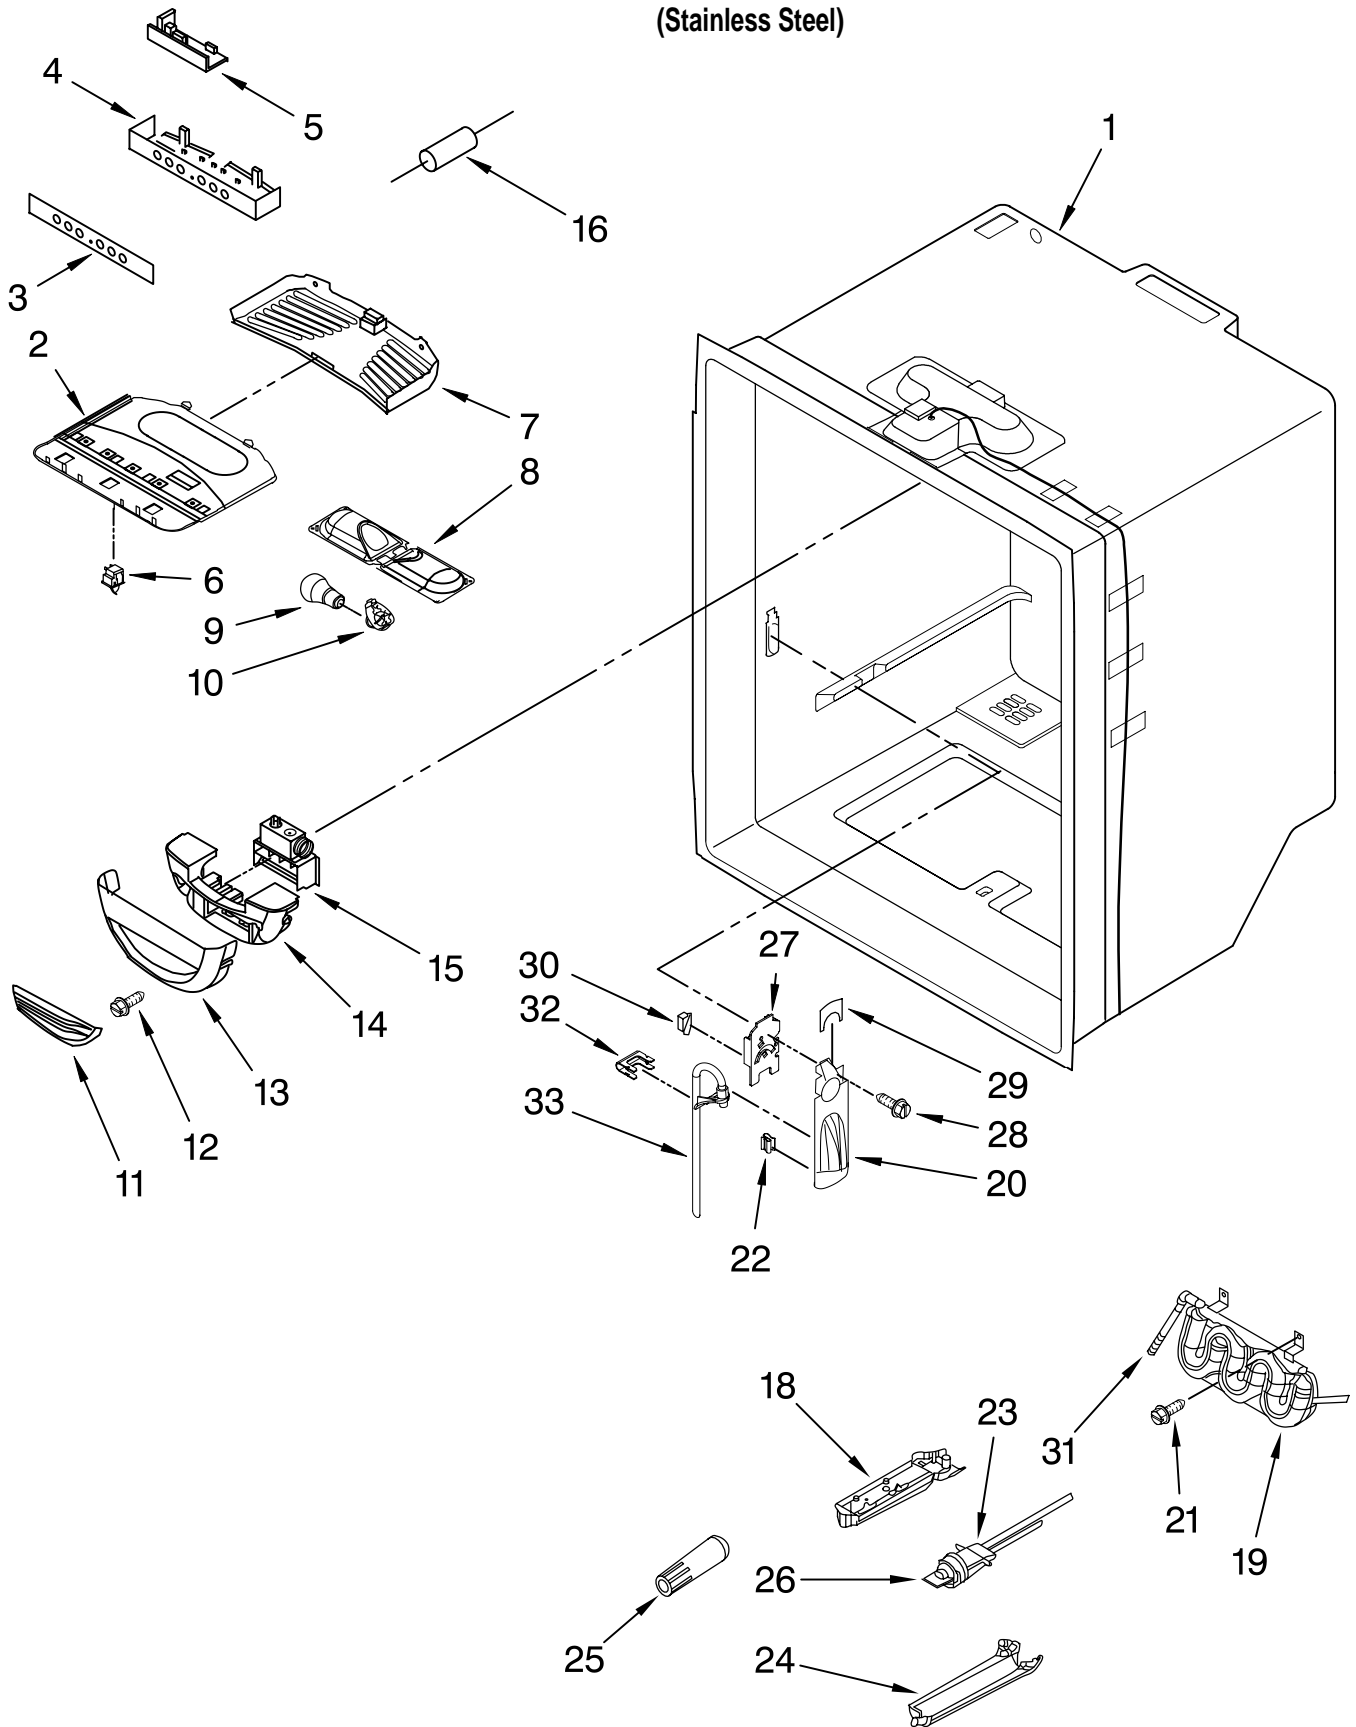

For Model: KBL520ETSS11

(Stainless Steel)

FOR ORDERING INFORMATION REFER TO PARTS PRICE LIST

CABINET PARTS

For Model: KBL520ETSS11

(Stainless Steel)

Illus. No.	Part No.	DESCRIPTION
1		Literature Parts
	W10137649	Owners Manual
	W10136377	Energy Tag
	67006616	Tech Sheet
2		Cabinet (Not a Servicable Part)
3		Plug, Button (3)
	67001131	Black
4	B5705307	Tube, Plastic
5	67002227	Roller Foot
	W10130460	LH
	W10130459	RH
6	12627302	Clip, Grille
7	67006642	Pin, Center Hinge
8	67006611	Bolt, Adjusting (Rear)
9	67006521	Screw
10	W10137519	Elbow, Till Tube
11	67006380	Screw
12	67006473	Screw
13	A3076901	Plug, Button
14	67006303	Screw
15		Hinge, Center
	67007043	Black
16	W10141622	Foot Brake (2)
17		Cover, Corner
	67003485	Black
18	12566604ED	Hinge, Top
19	67003331	Cover, Water Line
20	67006564	Screw (8)
21		Cover, Hinge
	67001012	Black
22		Grille Assembly (Includes Clips)
	W10131134	Black
24	67006287	Screw
25	67006425	Screw (10)
26	67004092	Block, Filter
27	67004098	Cover, Water Valve
28	12575101ED	Cover, Unit
29	67003796	Insulation, Sound
30	W10164397	Tube, Drain
31	67001067	Clip, Drain Tube
32	67006737	Screw
33	B5759649	Gasket

FOR ORDERING INFORMATION REFER TO PARTS PRICE LIST

REFRIGERATOR LINER PARTS

For Model: KBL S20ETSS11

(Stainless Steel)

FOR ORDERING INFORMATION REFER TO PARTS PRICE LIST

REFRIGERATOR LINER PARTS

For Model: KBL S20ETSS11

Following Parts Not Illustrated

67005644 Harness, Controls
(Refrigerator)
(Includes # 16)

FOR ORDERING INFORMATION REFER TO PARTS PRICE LIST

FREEZER LINER PARTS

For Model: KBL520ETSS11

(Stainless Steel)

FOR ORDERING INFORMATION REFER TO PARTS PRICE LIST