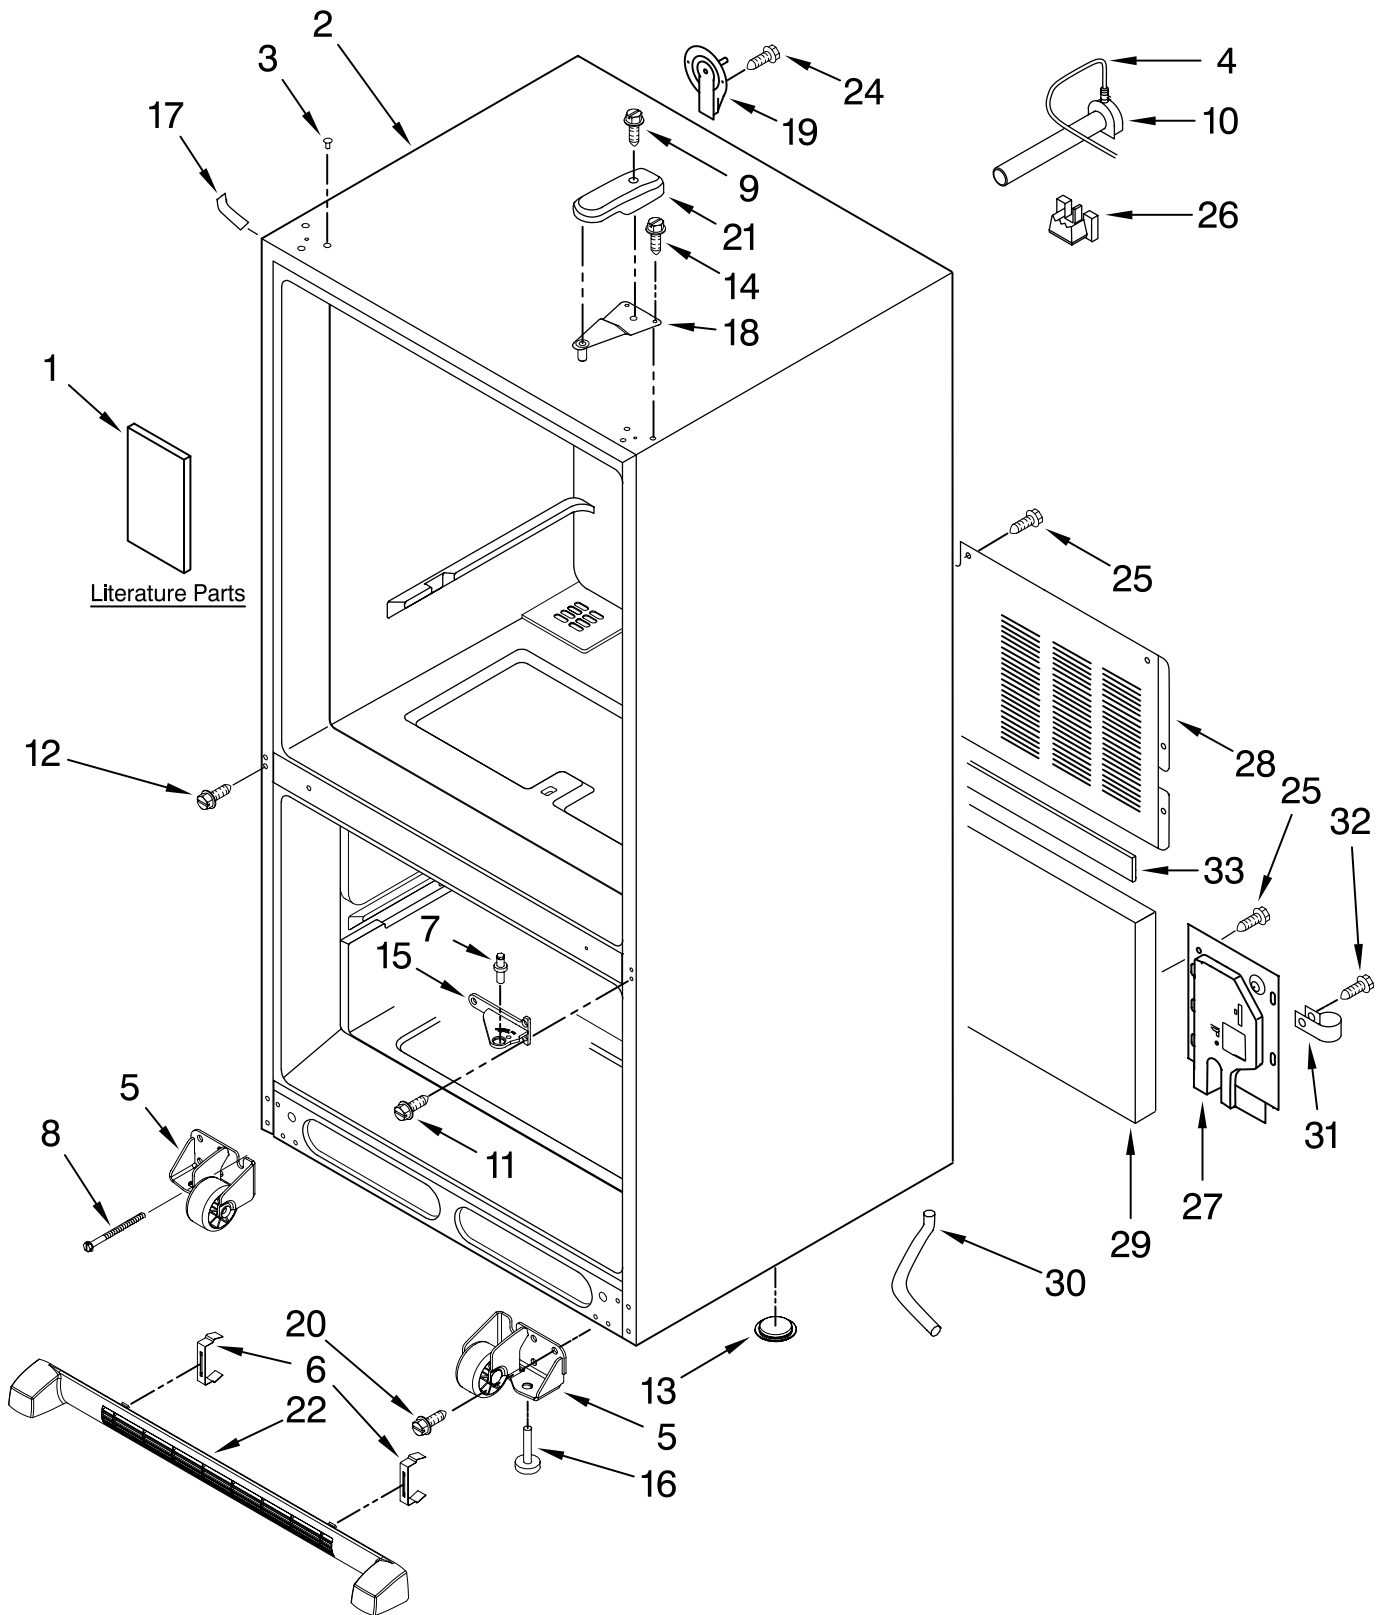

For Model: KBL520ETSS11

(Stainless Steel)

FOR ORDERING INFORMATION REFER TO PARTS PRICE LIST

CABINET PARTS

For Model: KBL520ETSS11

(Stainless Steel)

Illus. No.	Part No.	DESCRIPTION
1		Literature Parts
	W10137649	Owners Manual
	W10136377	Energy Tag
	67006616	Tech Sheet
2		Cabinet (Not a Servicable Part)
3		Plug, Button (3)
	67001131	Black
4	B5705307	Tube, Plastic
5	67002227	Roller Foot
	W10130460	LH
	W10130459	RH
6	12627302	Clip, Grille
7	67006642	Pin, Center Hinge
8	67006611	Bolt, Adjusting (Rear)
9	67006521	Screw
10	W10137519	Elbow, Till Tube
11	67006380	Screw
12	67006473	Screw
13	A3076901	Plug, Button
14	67006303	Screw
15		Hinge, Center
	67007043	Black
16	W10141622	Foot Brake (2)
17		Cover, Corner
	67003485	Black
18	12566604ED	Hinge, Top
19	67003331	Cover, Water Line
20	67006564	Screw (8)
21		Cover, Hinge
	67001012	Black
22		Grille Assembly (Includes Clips)
	W10131134	Black
24	67006287	Screw
25	67006425	Screw (10)
26	67004092	Block, Filter
27	67004098	Cover, Water Valve
28	12575101ED	Cover, Unit
29	67003796	Insulation, Sound
30	W10164397	Tube, Drain
31	67001067	Clip, Drain Tube
32	67006737	Screw
33	B5759649	Gasket

FOR ORDERING INFORMATION REFER TO PARTS PRICE LIST

REFRIGERATOR LINER PARTS

For Model: KBL S20ETSS11

(Stainless Steel)

FOR ORDERING INFORMATION REFER TO PARTS PRICE LIST

REFRIGERATOR LINER PARTS

For Model: KBL S20ETSS11