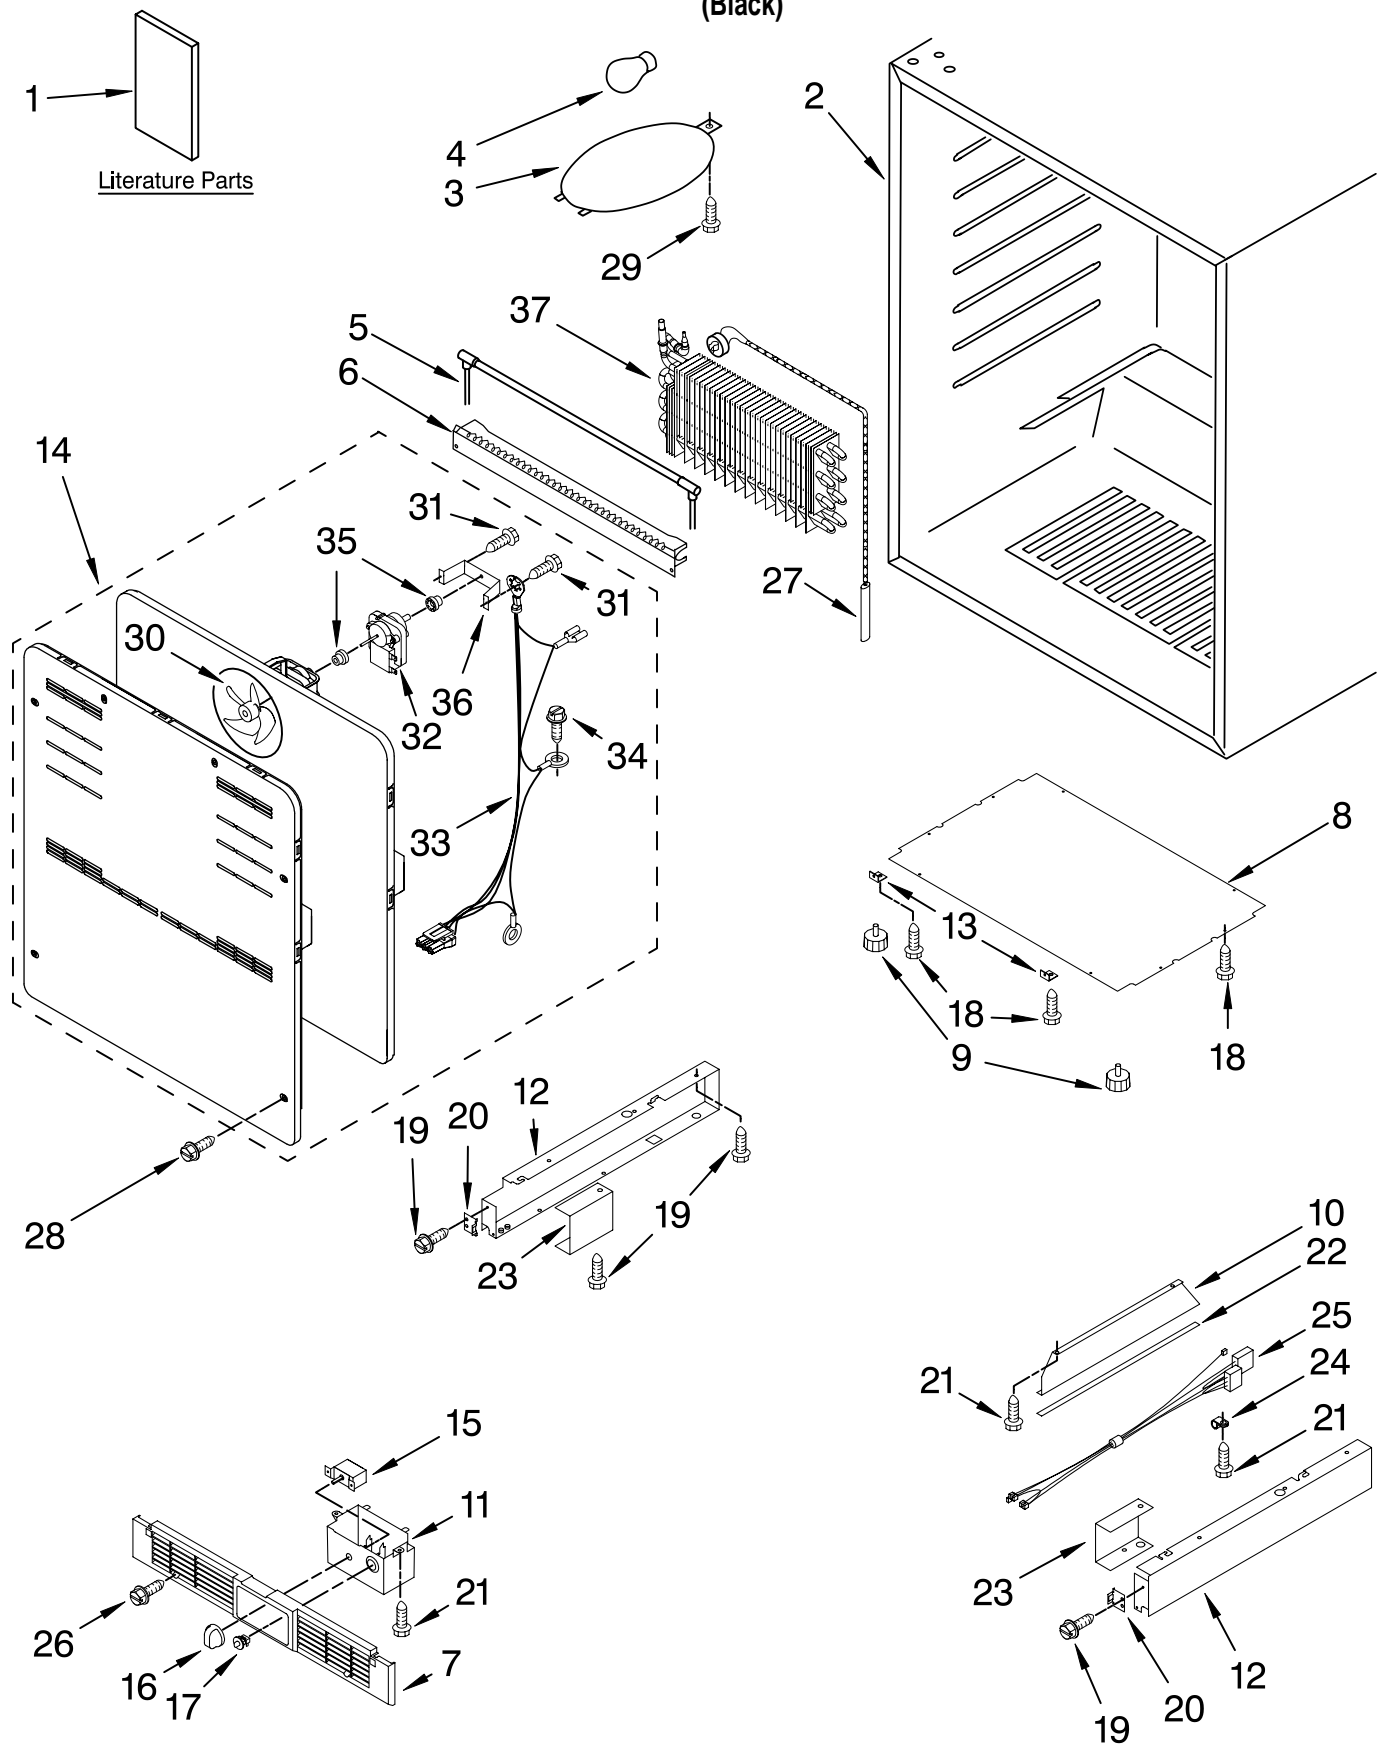

For Models: KURO24LSBX00

(Black)

FOR ORDERING INFORMATION REFER TO PARTS PRICE LIST

CABINET PARTS

For Models: KURO24LSBX00

(Black)

Illus. No.	Part No.	DESCRIPTION	Illus. No.	Part No.	DESCRIPTION	Illus. No.	Part No.	DESCRIPTION
1		Literature Parts	12		Frame, Side	24	4344824	Clip, Harness
	4344903	Energy Guide		4344789	Left Side	25	4344822	Harness, Wire
	2300275	Use & Care Guide		4344790	Right Side	26	4344827	Screw
	4344902	Wiring Diagram	13	4344771	Bracket, Grille	27	4344792	Thermal Fuse
2		Cabinet (Not A Service Part)	14	4344876	Evaporator Fan Assembly	28	4344793	Screw
3	4344739	Lens, Light	15	4344766	Thermostat	29	4344791	Screw
4	4344740	Bulb, Light	16	4344768	Knob, Thermostat	30	4344783	Fan Blade
5	4344746	Heater, Defrost	17	4344767	Switch, Plunger	31	4344878	Screw
6	4344747	Heat Shield	18	4344826	Screw	32	4344865	Evaporator Fan Motor
7	4344761	Grille	19	4344797	Screw	33	4344877	Harness, Wire
8	4344762	Plate, Bottom	20	4344819	Clip, Grille	34	4344832	Screw, Ground
9	4344763	Foot, Leveling	21	4344825	Screw	35	4344778	Grommet, Fan Motor
10	4344764	Brace, Support	22	4344823	Seal	36	4344899	Bracket, Motor
11	4344765	Control Box	23		Frame, Support	37		Evaporator (Not Serviced)
				4344821	Right			
				4344820	Left			

FOR ORDERING INFORMATION REFER TO PARTS PRICE LIST