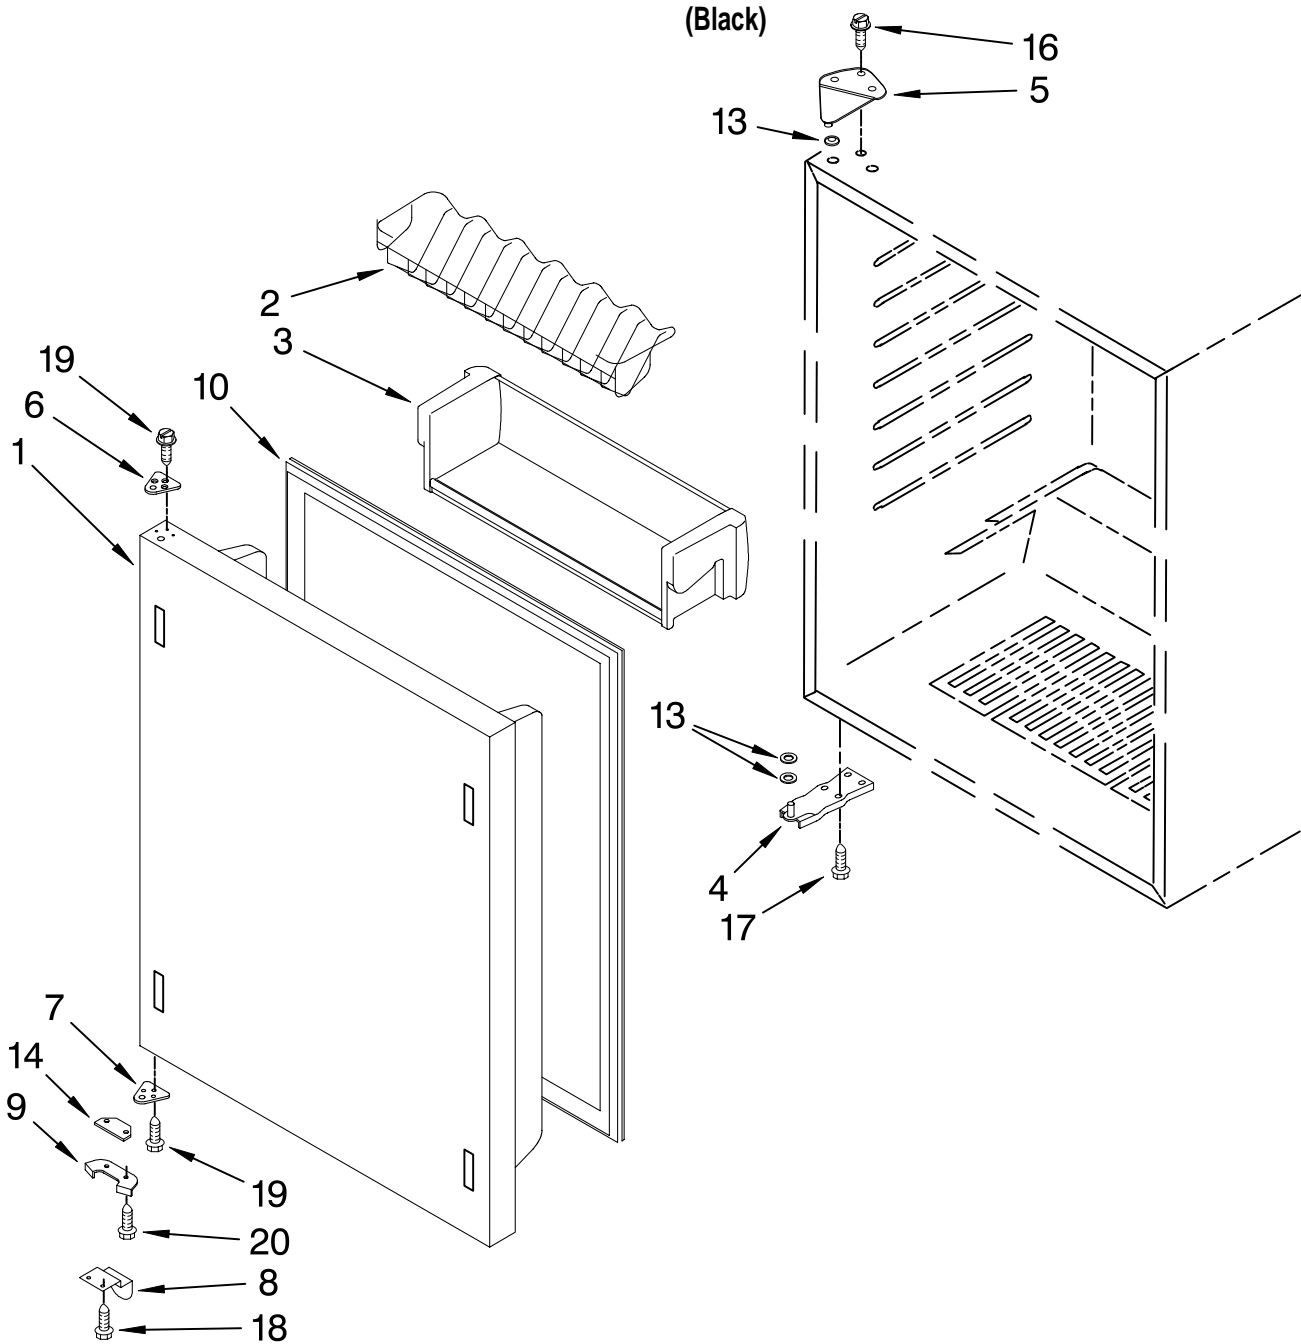

DOOR PARTS

For Models: KU024LSBX00

(Black)

Illus. No.	Part No.	DESCRIPTION
1	4344807	Door Assembly (Includes Gasket)
2	4344751	Beverage Holder
3	4344752	Door Bin
4	4344787	Hinge, Bottom
5	4344754	Hinge, Top
6	4344804	Spacer, Top Hinge
7	4344798	Spacer, Bottom Hinge

Illus. No.	Part No.	DESCRIPTION
8	4344757	Actuator, Switch
9	4344802	Door Stop
10	4344759	Door Gasket
13	4344760	Washer
14	4344803	Spacer, Door
16	4344796	Screw
17		Screw, Lower Hinge
	4344906	Quantity 1
	4344797	Quantity 3

Illus. No.	Part No.	DESCRIPTION
18	4344827	Screw
19	4344800	Screw
20	4344801	Screw

Following Parts Not Illustrated

4344818 Installation Kit, Door Panel

FOR ORDERING INFORMATION REFER TO PARTS PRICE LIST