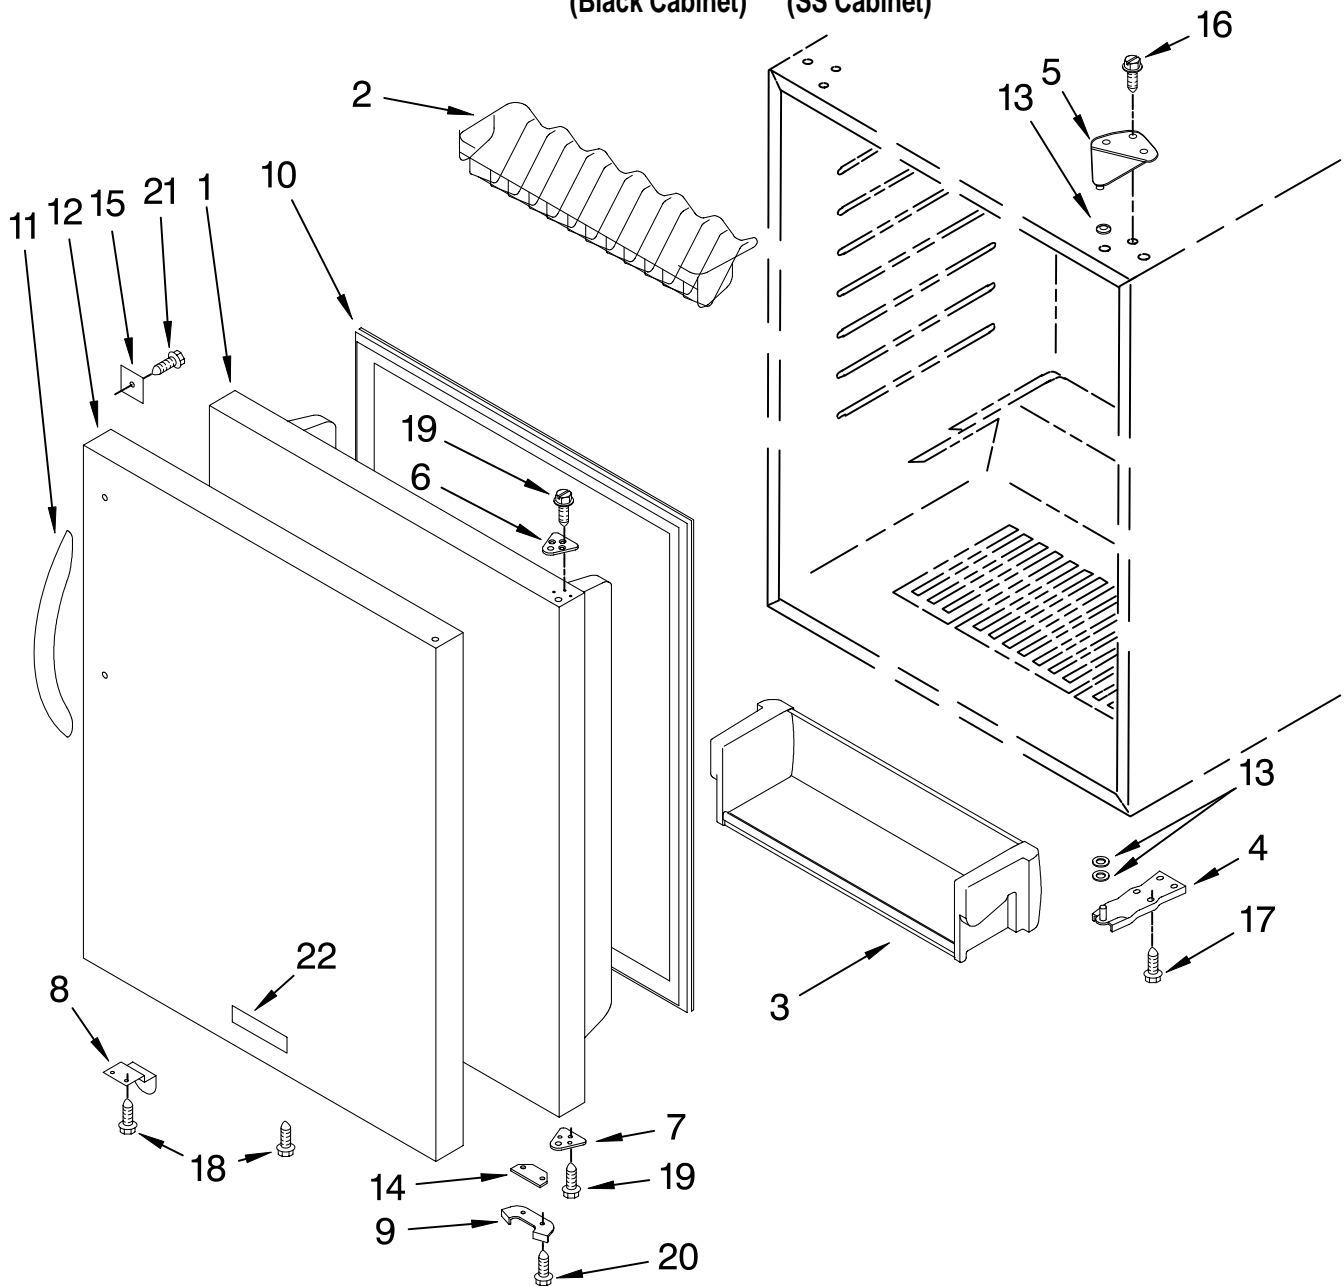

FOR ORDERING INFORMATION REFER TO PARTS PRICE LIST

SHELF PARTS

For Models: KURS24RSBS00, KURS24RSSS00
(Black Cabinet) (SS Cabinet)

Illus. No.	Part No.	DESCRIPTION
1	4344741	Wire Shelf
2	4344742	Bracket, Shelf
	4344743	Right Side
	4344743	Left Side
3	4344744	Basket, Crisper
4	4344745	Shelf, Crisper
5	4344748	Ladder, Shelf
	4344748	Left Side
	4344749	Right Side
6	4344794	Screw
7	4344795	Washer

FOR ORDERING INFORMATION REFER TO PARTS PRICE LIST

DOOR PARTS

For Models: KURS24RSBS00, KURS24RSSH00
(Black Cabinet) (SS Cabinet)

Illus. No.	Part No.	DESCRIPTION
1	4344750	Door Assembly (Includes Gasket)
2	4344751	Beverage Holder
3	4344752	Door Bin
4	4344753	Hinge, Bottom
5	4344754	Hinge, Top
6	4344755	Spacer, Top Hinge
7	4344756	Spacer, Bottom Hinge
8	4344757	Actuator, Switch
9	4344758	Door Stop
10	4344759	Door Gasket