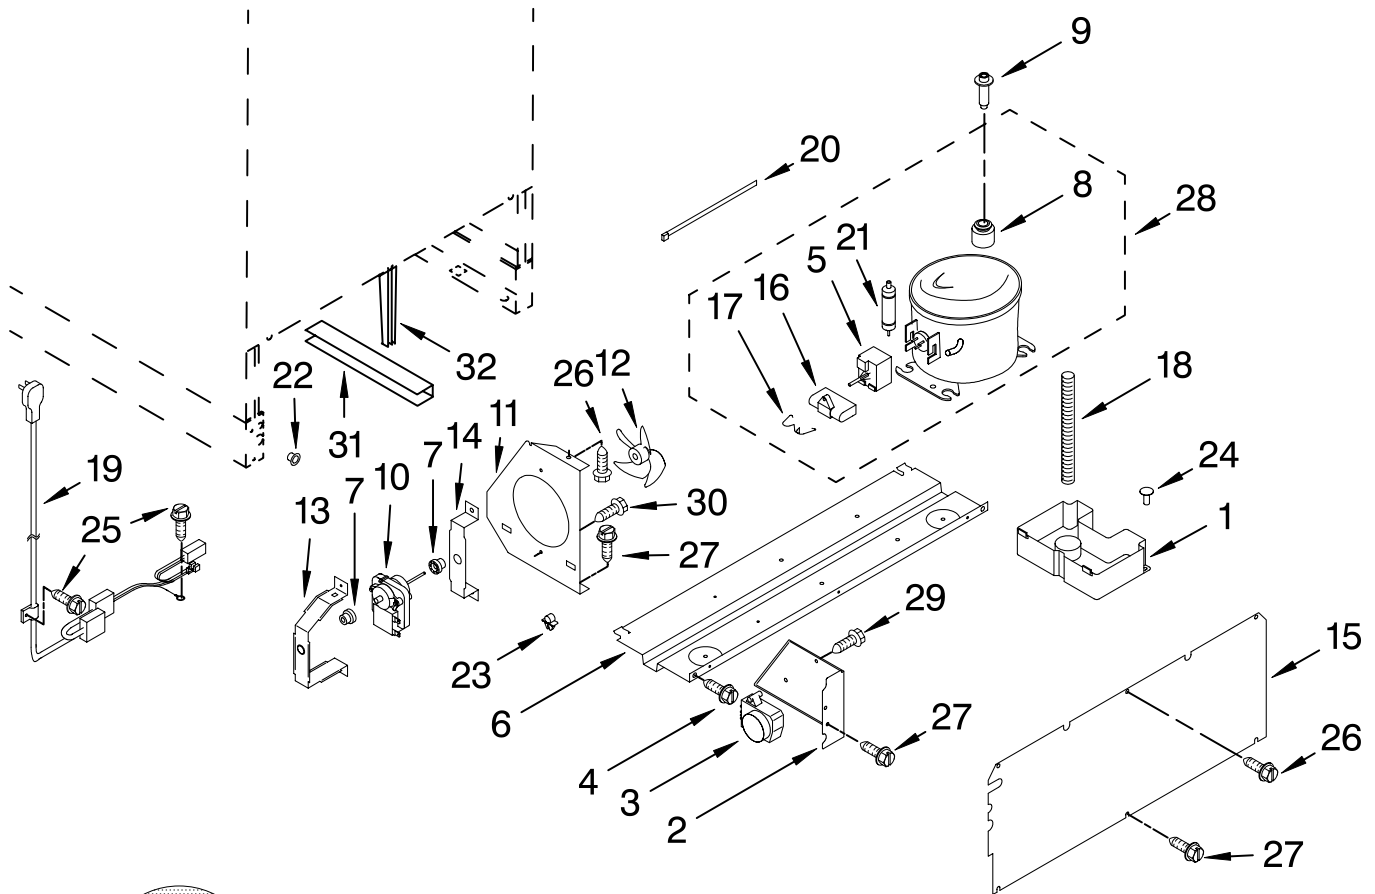

UNIT PARTS

For Models: KURS24RSBS00, KURS24RSS00
(Black Cabinet) (SS Cabinet)

Illus. No.	Part No.	DESCRIPTION
1	4344772	Drain Pan
2	4344773	Bracket, Defrost Timer
3	4344774	Defrost Timer
4	4344797	Screw
5	4344776	Start Device
6	4344777	Mounting Plate, Compressor
7	4344778	Grommet, Fan Motor
8	4344779	Grommet, Compressor
9	4344780	Bolt, Compressor
10	4344781	Fan Motor, Condenser

Illus. No.	Part No.	DESCRIPTION
11	4344782	Baffle, Air
12	4344783	Fan Blade
13	4344784	Bracket, Motor
14	4344785	Bracket, Motor
15	4344786	Cover, Rear
16	4344837	Capacitor
17	4344836	Clip
18	4344839	Tube, Drain
19	4344830	Power Cord
20	4344829	Cable Tie
21	4344828	Drier
22	4344838	Bushing
23	4344831	Clip, Bushing
24	4344835	Bushing

Illus. No.	Part No.	DESCRIPTION
25	4344826	Screw
26	4344825	Screw
27	4344832	Screw
28	4344775	Compressor (Includes Items 5, 8, 16, 17 & 21)
29	4344834	Screw
30	4344833	Screw
31	4344907	Trim, Edge
32	4344908	Support, Drain
		REFRIGERANT CHARGE
		3.5 Ounces (R-134A)

FOR ORDERING INFORMATION REFER TO PARTS PRICE LIST