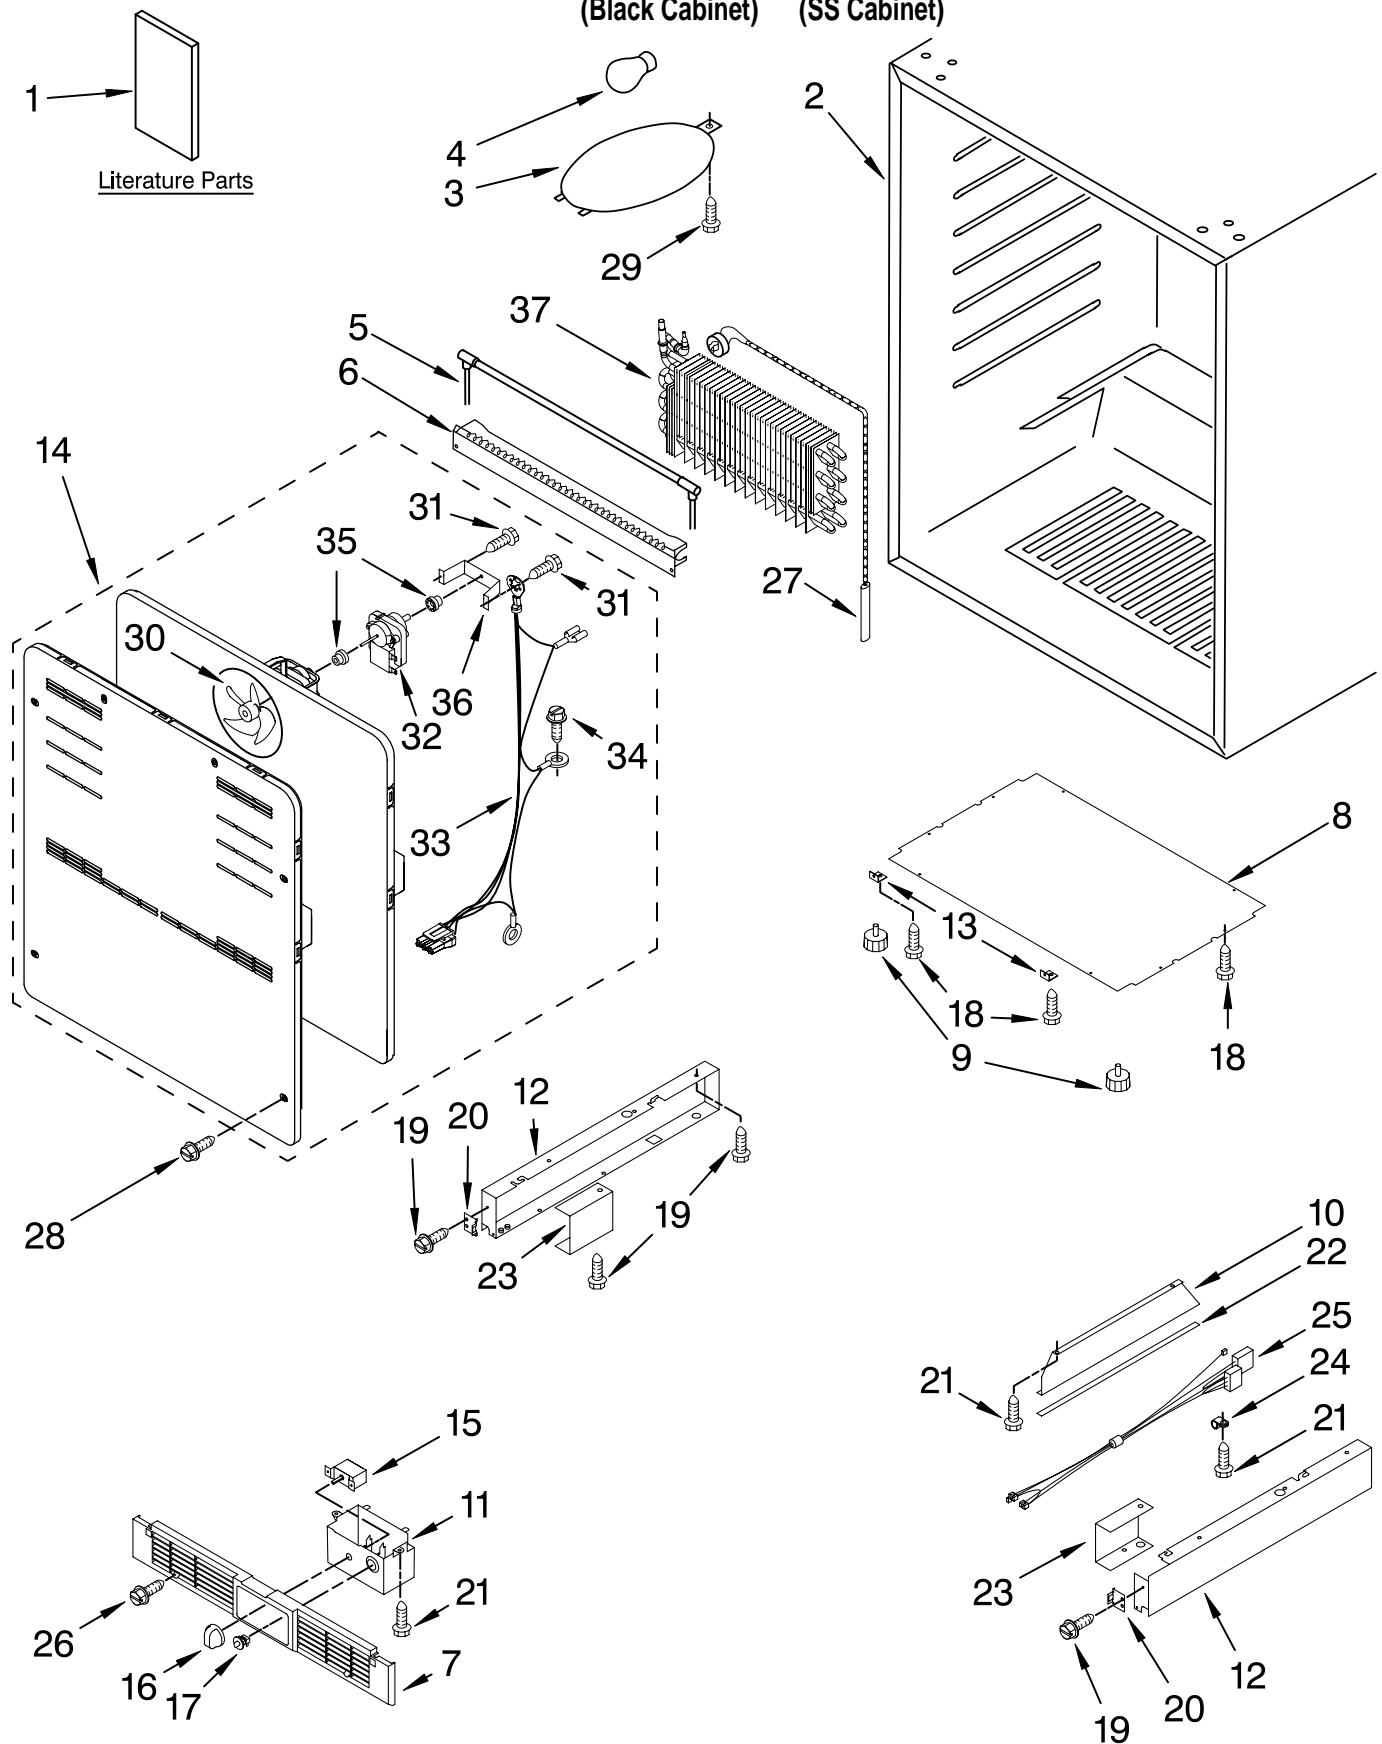

For Models: KURS24RSBS00, KURS24RSSH00
(Black Cabinet) (SS Cabinet)

FOR ORDERING INFORMATION REFER TO PARTS PRICE LIST

CABINET PARTS

For Models: KURS24RSBS00, KURS24RSSH00
(Black Cabinet) (SS Cabinet)

Illus. No.	Part No.	DESCRIPTION	Illus. No.	Part No.	DESCRIPTION	Illus. No.	Part No.	DESCRIPTION
1		Literature Parts	13	4344771	Bracket, Grille	25	4344822	Harness, Wire
	4344903	Energy Guide	14	4344876	Evaporator Fan Assembly	26	4344827	Screw
	2300274	Use & Care Guide				27	4344792	Thermal Fuse
	4344902	Wiring Diagram	15	4344766	Thermostat	28	4344793	Screw
2		Cabinet (Not A Service Part)	16	4344768	Knob, Thermostat	29	4344791	Screw
3	4344739	Lens, Light	17	4344767	Switch, Plunger	30	4344783	Fan Blade
4	4344740	Bulb, Light	18	4344826	Screw	31	4344878	Screw
5	4344746	Heater, Defrost	19	4344797	Screw	32	4344865	Evaporator Fan Motor
6	4344747	Heat Shield	20	4344819	Clip, Grille	33	4344877	Harness, Wire
7	4344761	Grille	21	4344825	Screw	34	4344832	Screw, Ground
8	4344762	Plate, Bottom	22	4344823	Seal	35	4344778	Grommet, Fan Motor
9	4344763	Foot, Leveling	23		Frame, Support	36	4344899	Bracket, Motor
10	4344764	Brace, Support		4344821	Right	37		Evaporator (Not Serviced)
11	4344765	Control Box		4344820	Left			
12		Frame, Side	24	4344824	Clip, Harness			
	4344769	Left Side						
	4344770	Right Side						

FOR ORDERING INFORMATION REFER TO PARTS PRICE LIST

SHELF PARTS

For Models: KURS24RSBS00, KURS24RSSS00
(Black Cabinet) (SS Cabinet)

Illus. No.	Part No.	DESCRIPTION
1	4344741	Wire Shelf
2	4344742	Bracket, Shelf
	4344743	Right Side
	4344743	Left Side
3	4344744	Basket, Crisper
4	4344745	Shelf, Crisper
5	4344748	Ladder, Shelf
	4344748	Left Side
	4344749	Right Side
6	4344794	Screw
7	4344795	Washer