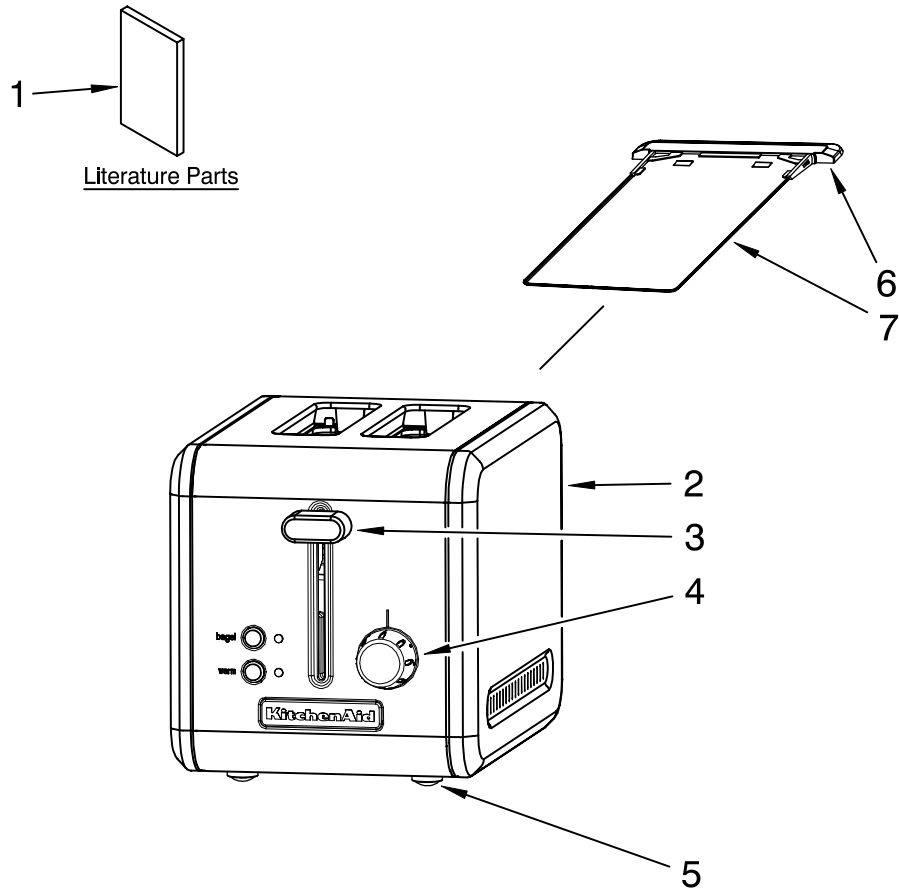

PARTS LIST

for

KitchenAid®

MIDLINE 2-SLICE TOASTER

MODELS:

KMTT200B0 (Onyx Black)
KMTT200BW0 (Blue Willow)
KMTT200ER0 (Empire Red)
KMTT200GC0 (Gloss Cinnamon)
KMTT200SS0 (Stainless Steel)

FOR CUSTOMER SATISFACTION ALWAYS USE
FACTORY SPECIFICATION PARTS

UNIT PARTS

For Variations of Models: KMTT200__0

Illus. No.	Part No.	DESCRIPTION
1		Literature Parts
	8212358	Use & Care Guide
	8212307	Repair Parts List
2	◆	Unit, Toaster
3	8212355	Knob, Lifter
4	8212356	Knob, Control
5	8212354	Foot, Rubber
6	8212352	Handle, Tray
7	8212353	Tray, Crumb