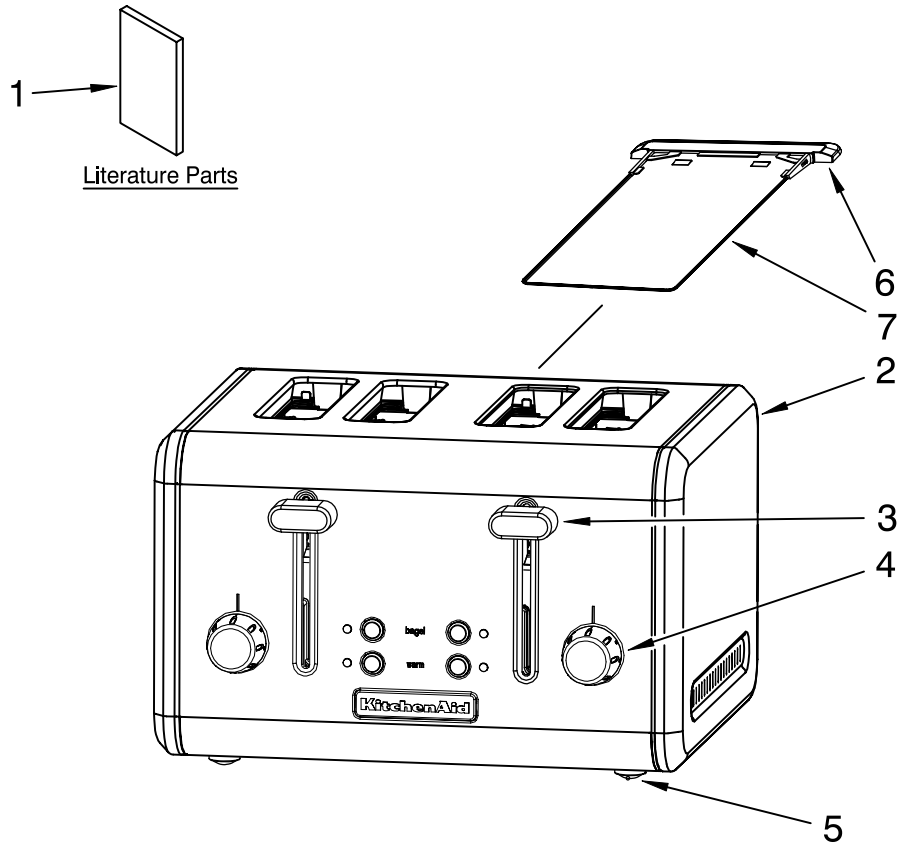

PARTS LIST

for

KitchenAid®

MIDLINE 4-SLICE TOASTER

MODELS:

KMTT400B0 (Onyx Black)
KMTT400ER0 (Empire Red)
KMTT400GC0 (Gloss Cinnamon)
KMTT400BW0 (Blue Willow)
KMTT400SS0 (Stainless Steel)

**FOR CUSTOMER SATISFACTION ALWAYS USE
FACTORY SPECIFICATION PARTS**

UNIT PARTS

For Variations of Models: KMTT400__0

Illus. No.	Part No.	DESCRIPTION
1		Literature Parts
	8212358	Use & Care Guide
	8212308	Repair Parts List
2		◆ Unit, Toaster
3	8212355	Knob, Lifter
4	8212356	Knob, Control
5	8212354	Foot, Rubber
6	8212352	Handle, Tray
7	8212353	Tray, Crumb