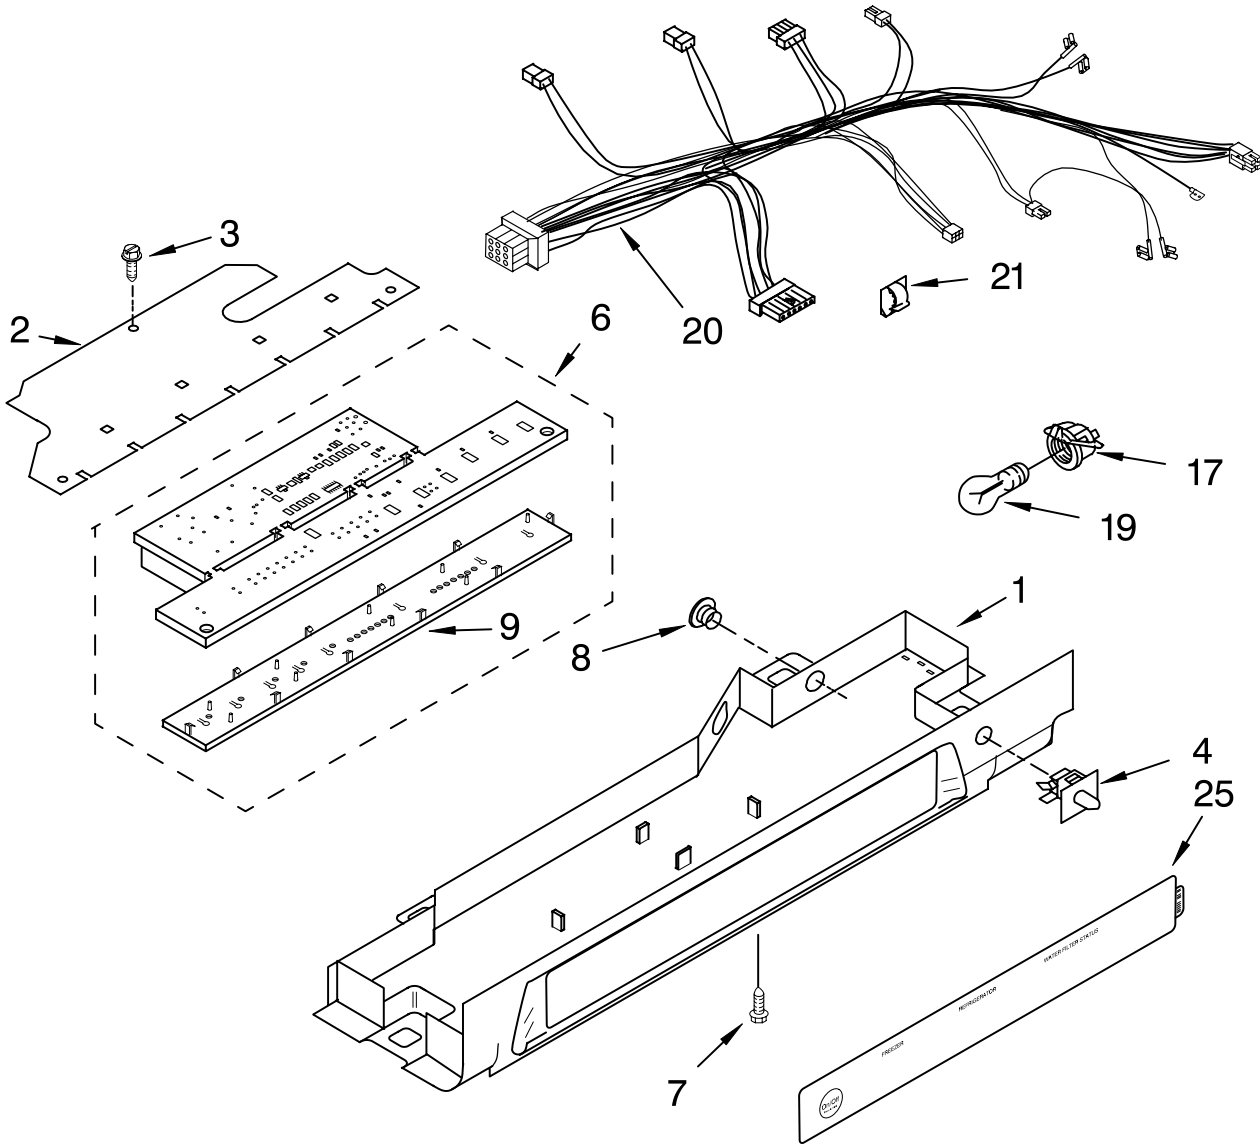

CONTROL PARTS

For Models: KRSR27ILWH02, KRSR27ILBT02, KRSR27ILBL02, KRSR27ILSS02
(White) (Biscuit) (Black) (Stainless Steel)

Illus. No.	Part No.	DESCRIPTION
1	2212005	Control Box
2	2216879	Cover
3	3196537	Screw
4	2219875	Light Switch
6	2220512	Control Board

Illus. No.	Part No.	DESCRIPTION
7	489290	Screw
8	940014	Hole Plug
9	2212011	Insert, Control Board
17	2162085	Light Socket
19	527949	Light Bulb

Illus. No.	Part No.	DESCRIPTION
20	2187558	Harness, Control Box
21	1115374	Clip, Wiring
25	2220255	Overlay, Control Box

FOR ORDERING INFORMATION REFER TO PARTS PRICE LIST