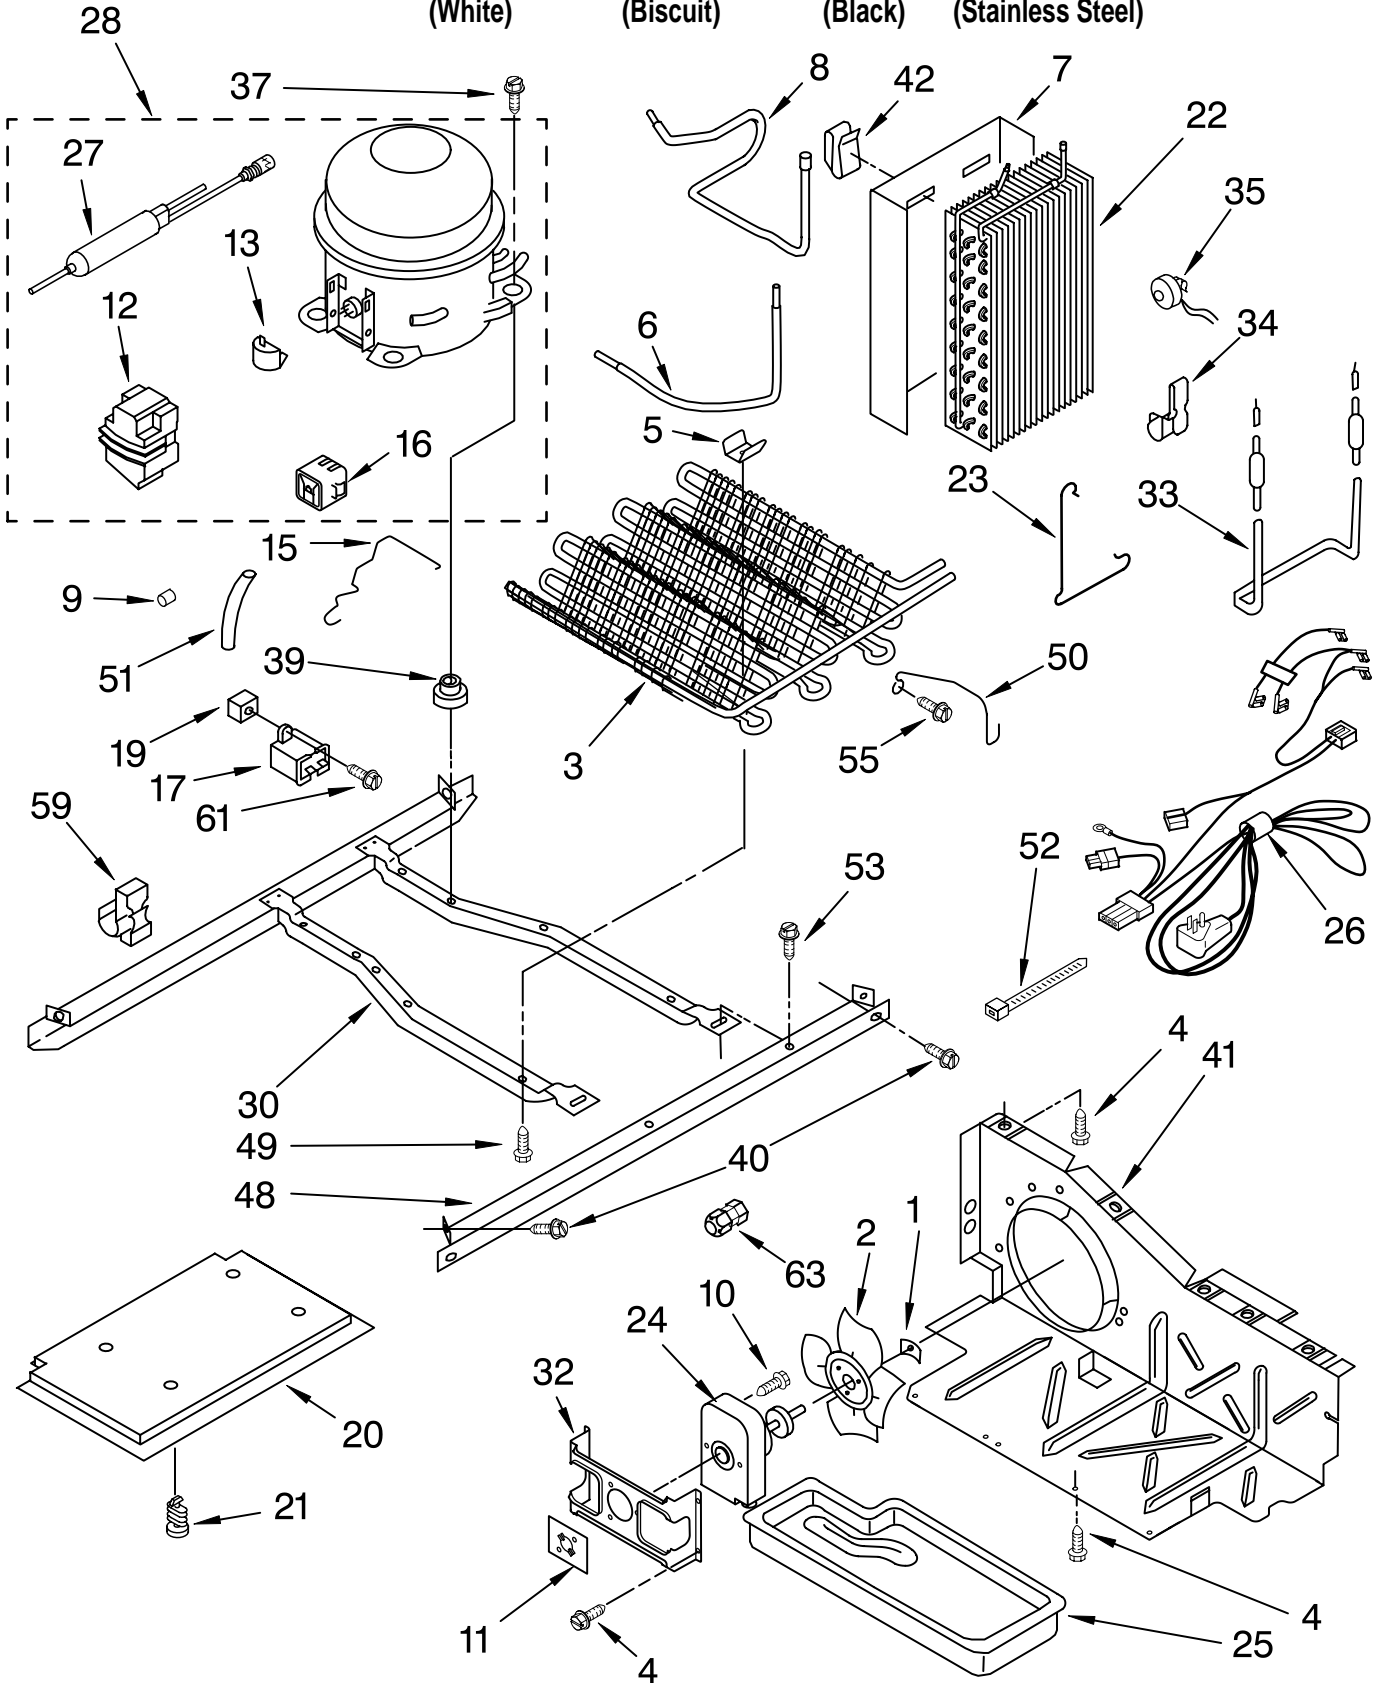

UNIT PARTS

For Models: KRSR27ILWH02, KRSR27ILBT02, KRSR27ILBL02, KRSR27ILSS02
(White) (Biscuit) (Black) (Stainless Steel)

**Production Compressor Requires Production Electrical Components.
Service Compressor Requires Service Electrical Components.
For Further Information, Refer to Standard Brand and Related Components.**

FOR ORDERING INFORMATION REFER TO PARTS PRICE LIST