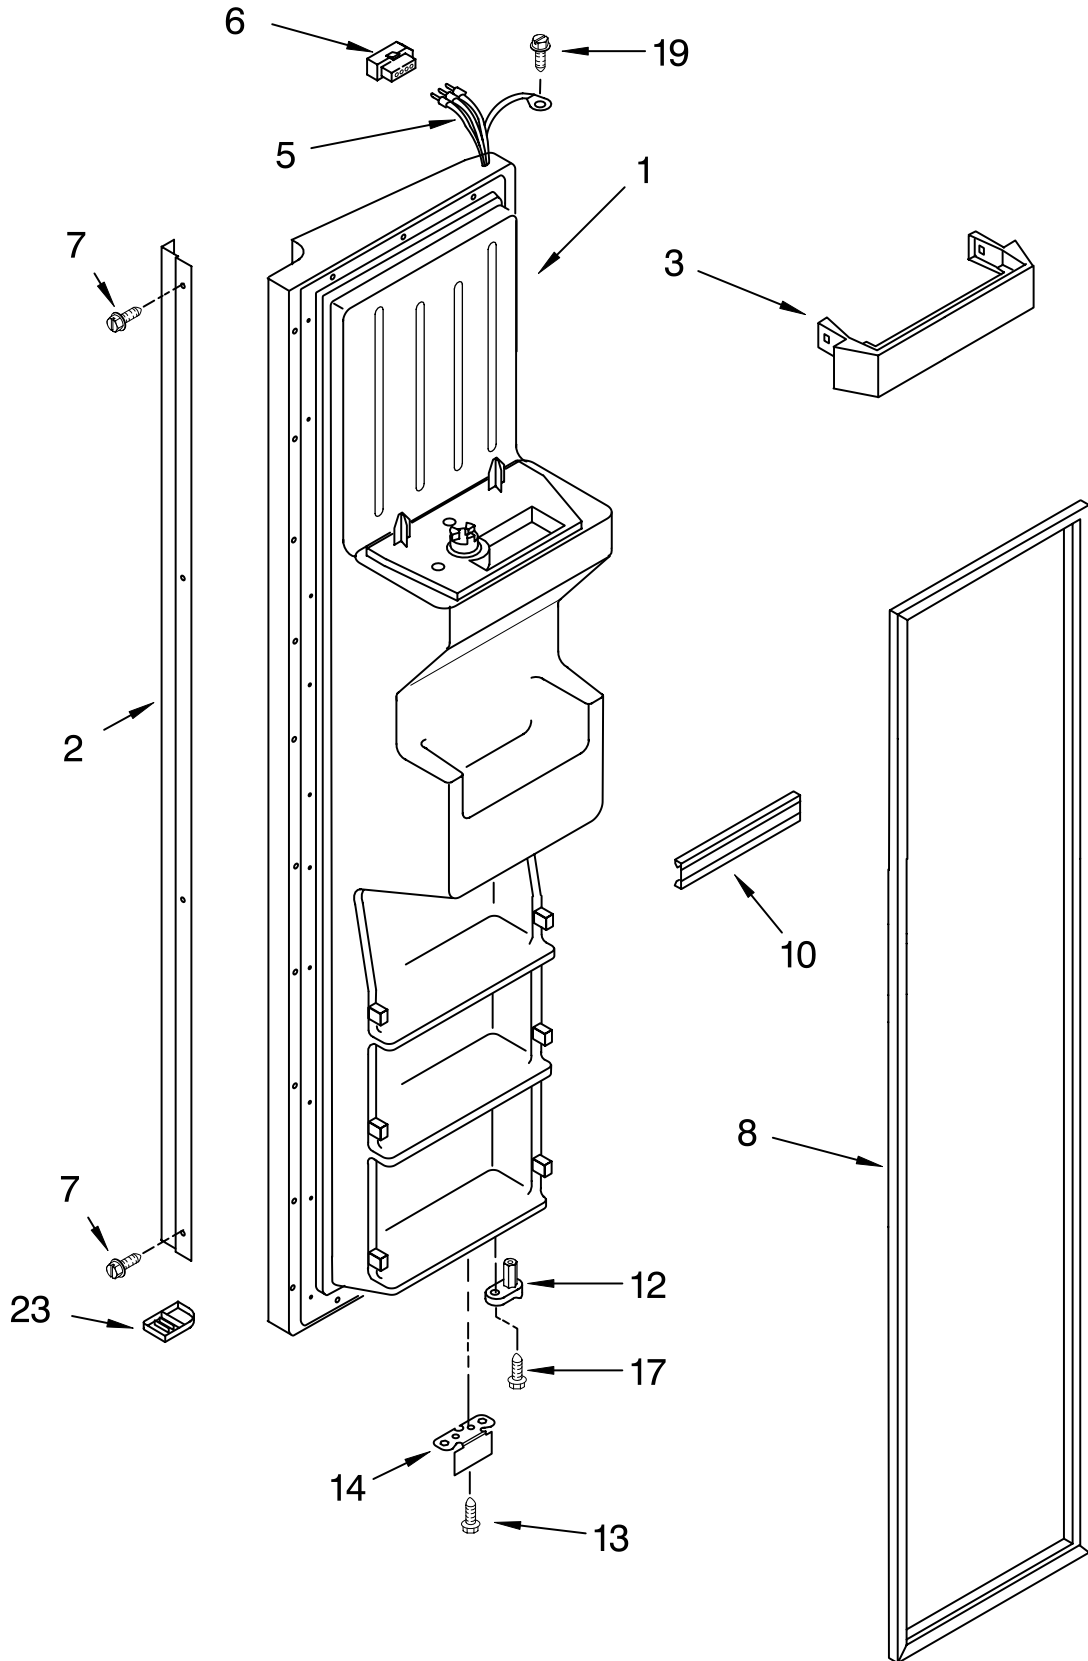

FREEZER DOOR PARTS

For Models: KRSR27ILWH02, KRSR27ILBT02, KRSR27ILBL02, KRSR27ILSS02
(White) (Biscuit) (Black) (Stainless Steel)

FOR ORDERING INFORMATION REFER TO PARTS PRICE LIST