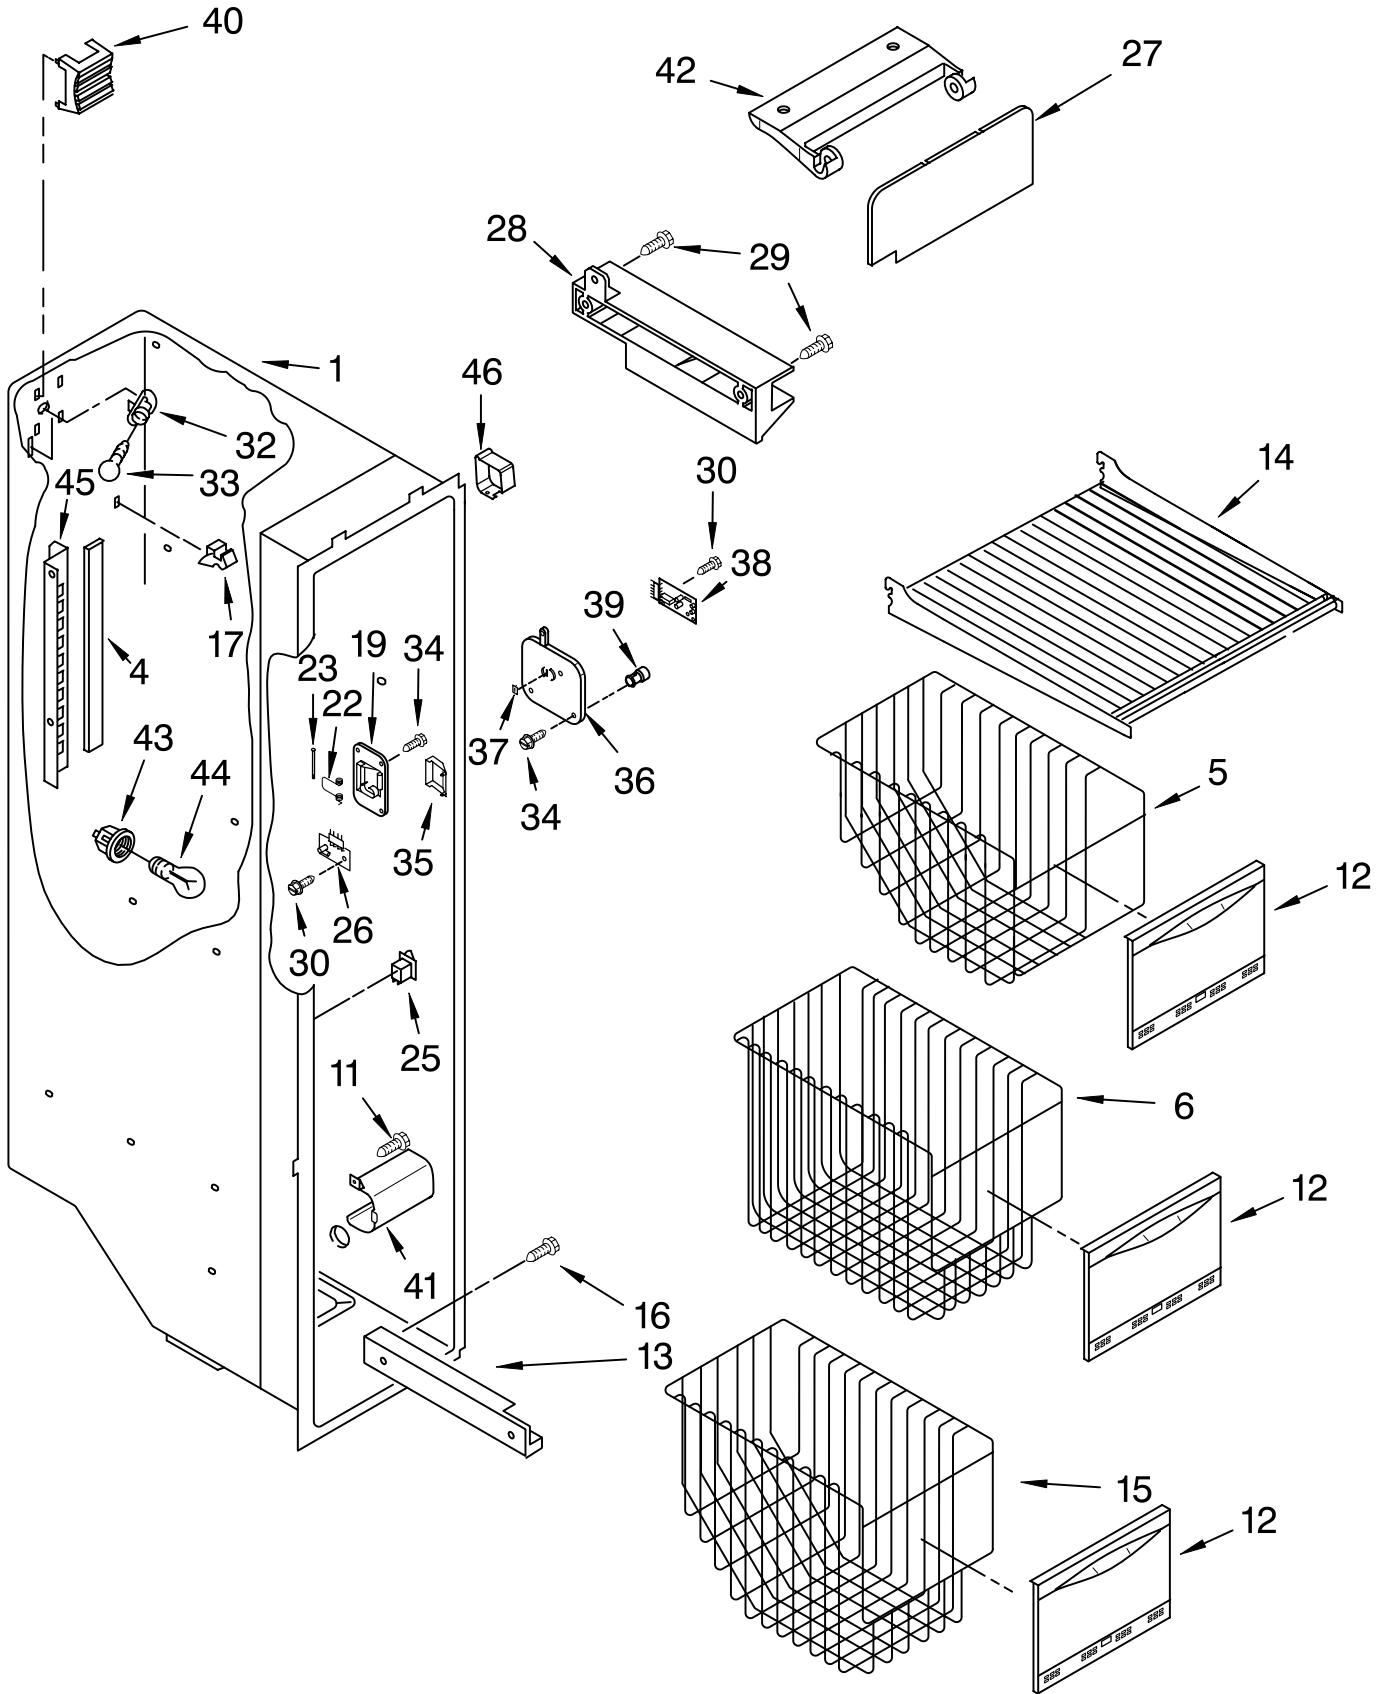

FREEZER LINER PARTS

For Models: KRSR27ILWH02, KRSR27ILBT02, KRSR27ILBL02, KRSR27ILSS02
(White) (Biscuit) (Black) (Stainless Steel)

FOR ORDERING INFORMATION REFER TO PARTS PRICE LIST

FREEZER LINER PARTS

For Models: **KSRS27ILWH02, KSRS27ILBT02, KSRS27ILBL02, KSRS27ILSS02**
(White) (Biscuit) (Black) (Stainless Steel)

Illus. No.	Part No.	DESCRIPTION
1		Liner (Not A Serviceable Part)
4	2198697	Gasket
5	2205834	Basket, Top
6	2205833	Basket, Tall
11	3400893	Screw
12	2205826	Basket, Front
13		Shelf Track
	2181760	Right Side
	2181759	Left Side
14	2205837	Shelf
15	2205832	Basket, Sloped
16	486298	Screw (8)
17	842534	Clip, Air Duct (2)
19	2198587	Cover, Emitter
22	2198635	Spring
23	2198634	Pin
25	1115373	Switch, Rocker Arm
26	2220398	P.C. Board Emitter
27	2198642	Cover, Ice Maker
28	2212321	Slide, Ice Maker Mounting
29	489478	Screw
30	489214	Screw
32	2162085	Light Socket
33	527949	Light Bulb
34	8281185	Screw
35	2198633	Flipper
36	2198588	Cover, Receiver
37	2198637	Slide, Ice Maker Shut Off
38	2255114	P.C. Board, Receiver
39	2198643	Lens
40	2198589	Light Shield
41	2212340	Light Lens
42	2198641	Bracket, Ice Maker Cover
43	2155597	Socket, Light
44	527949	Light Bulb
45		Ladder
	2198609	Left Side
	2198610	Right Side
46	2219878	Shield, Wiring

FOR ORDERING INFORMATION REFER TO PARTS PRICE LIST