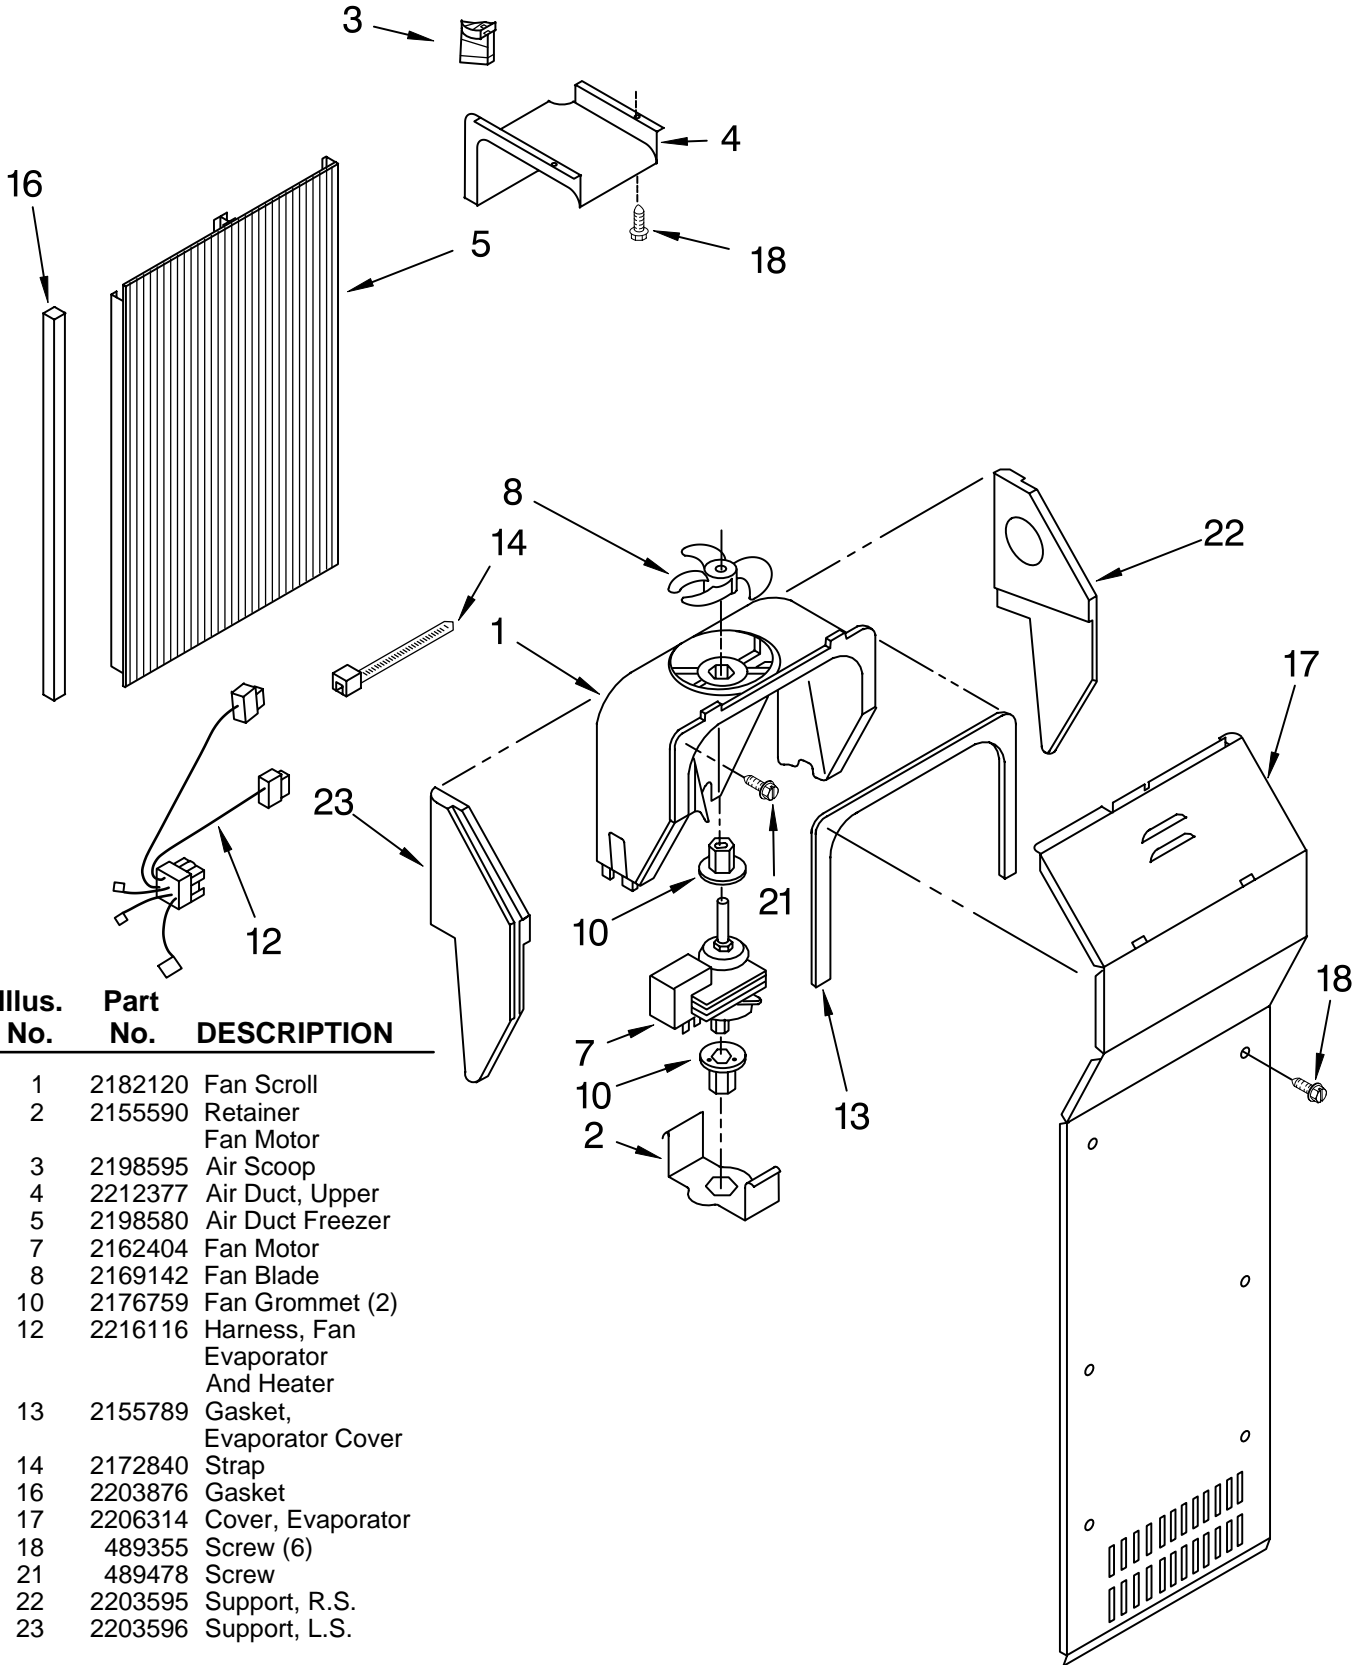

AIR FLOW PARTS

For Models: KRSR271LWH02, KRSR271LBT02, KRSR271LBL02, KRSR271LSS02
(White) (Biscuit) (Black) (Stainless Steel)

Illus. No.	Part No.	DESCRIPTION
1	2182120	Fan Scroll
2	2155590	Retainer Fan Motor
3	2198595	Air Scoop
4	2212377	Air Duct, Upper
5	2198580	Air Duct Freezer
7	2162404	Fan Motor
8	2169142	Fan Blade
10	2176759	Fan Grommet (2)
12	2216116	Harness, Fan Evaporator And Heater
13	2155789	Gasket, Evaporator Cover
14	2172840	Strap
16	2203876	Gasket
17	2206314	Cover, Evaporator
18	489355	Screw (6)
21	489478	Screw
22	2203595	Support, R.S.
23	2203596	Support, L.S.

FOR ORDERING INFORMATION REFER TO PARTS PRICE LIST