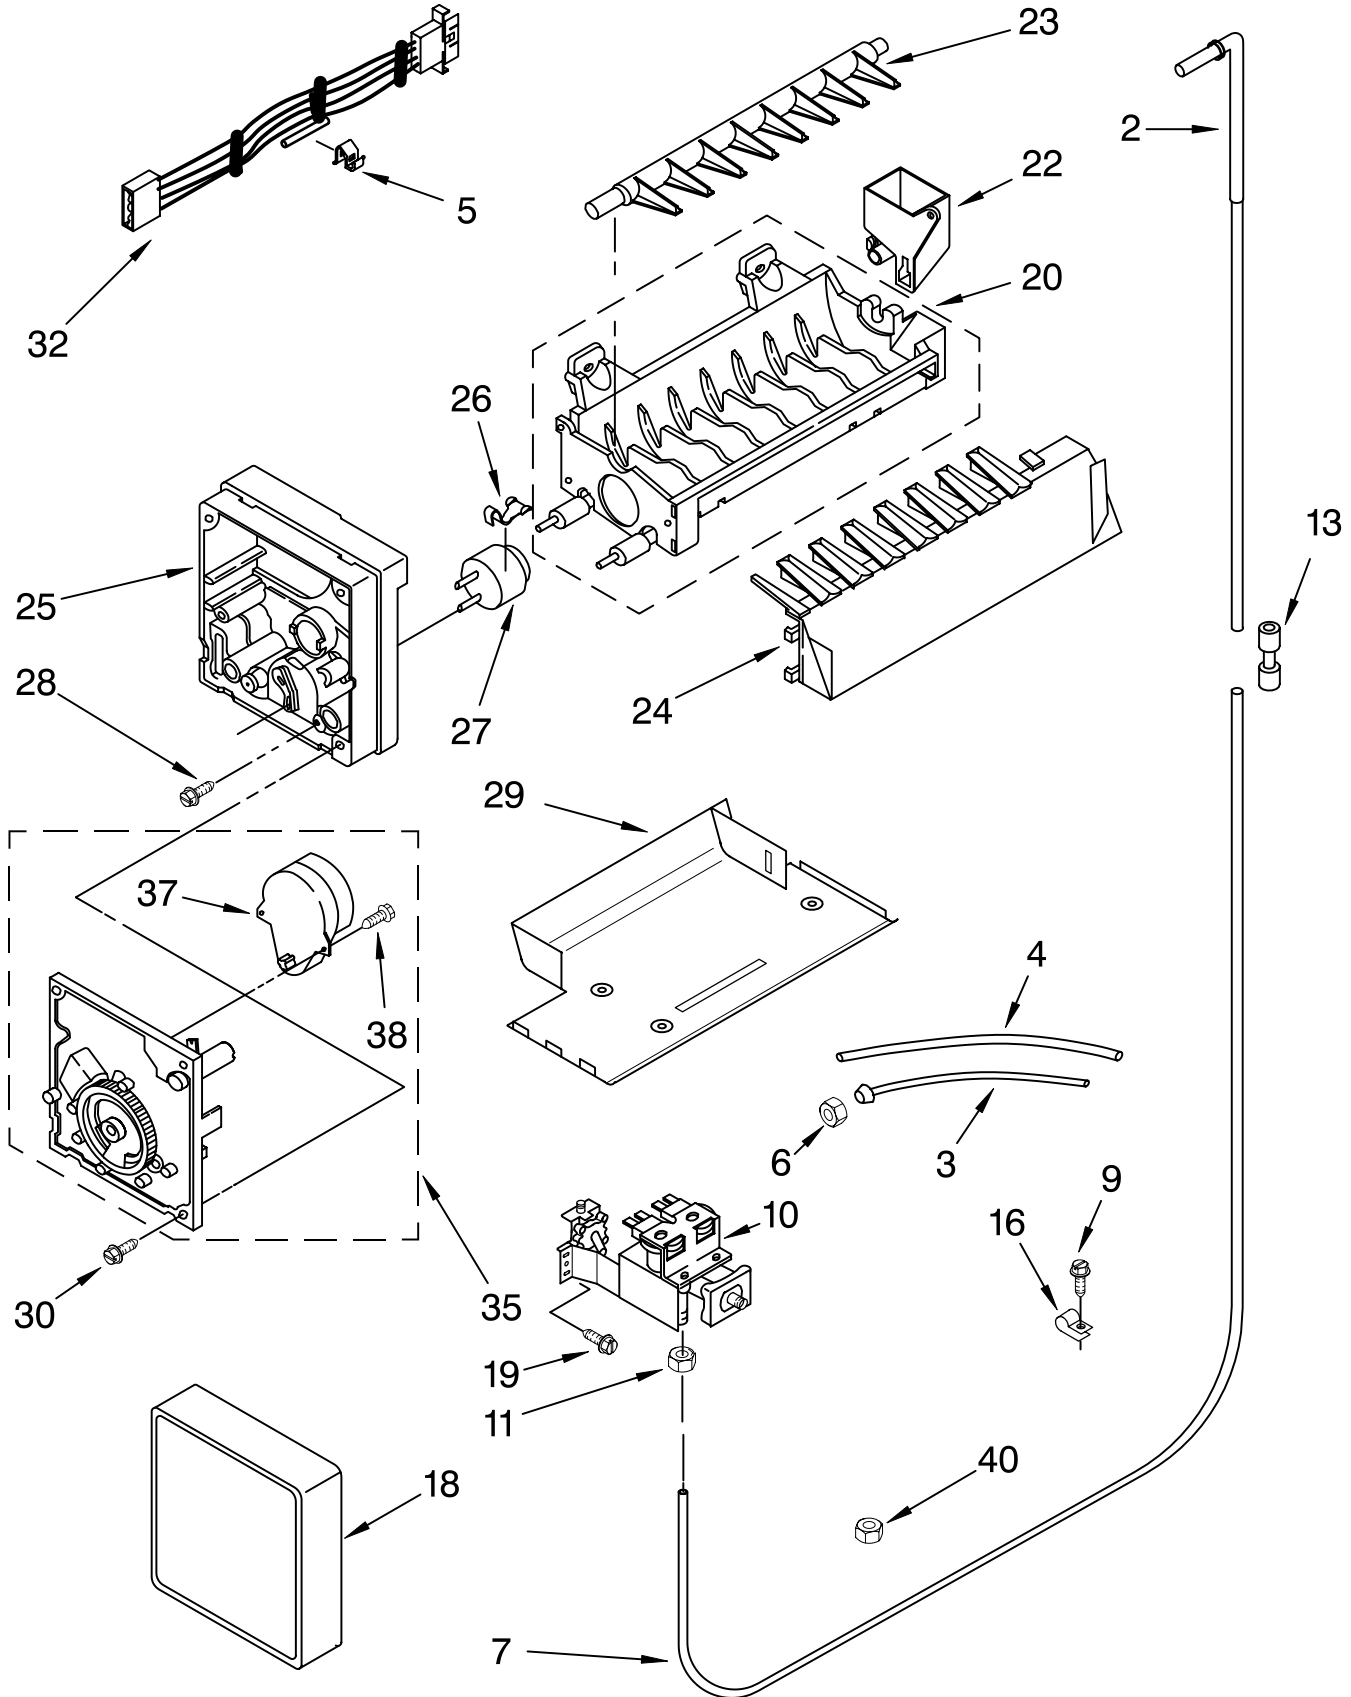

ICEMAKER PARTS

For Models: KRSR271LWH02, KRSR271LBT02, KRSR271LBL02, KRSR271LSS02
(White) (Biscuit) (Black) (Stainless Steel)

FOR ORDERING INFORMATION REFER TO PARTS PRICE LIST

ICEMAKER PARTS

For Models: KRSR27ILWH02, KRSR27ILBT02, KRSR27ILBL02, KRSR27ILSS02
(White) (Biscuit) (Black) (Stainless Steel)

Illus. No.	Part No.	DESCRIPTION
2	2198578	Fitting, Water Tube
3	2186493	Tube, Filter Outlet
4	2186492	Tube, Filter Inlet
5	628379	Clip, Fuse
6	2200083	Nut, Compression
7	2211507	Tube, Water
9	489478	Screw
10	2205762	Valve, Solenoid
11	627018	Nut, Compression
13	2198677	Connector, Water Tube
16	489385	Clamp, Tube
18	2174358	Cover
19	488649	Screw
20	628228	Mold & Heater Assembly (Also Order 542638 Silicone Grease)
22	628356	Bearing & Inlet
23	627843	Ejector
24	2198598	Ice Striper
25	2194712	Support
26	627796	Retainer, Thermostat
27	628397	Thermostat (Also Order 542369 Cement Alumilastic)
28	489322	Screw
29	2212322	Bracket, Ice Maker Mounting
30	489276	Screw
32	2187467	Harness, Wiring
35	626653	Module Assembly (Includes Items 37 & 38)
37	627811	Motor
38	489136	Screw
40	1129179	Nut, Compression

FOR ORDERING INFORMATION REFER TO PARTS PRICE LIST