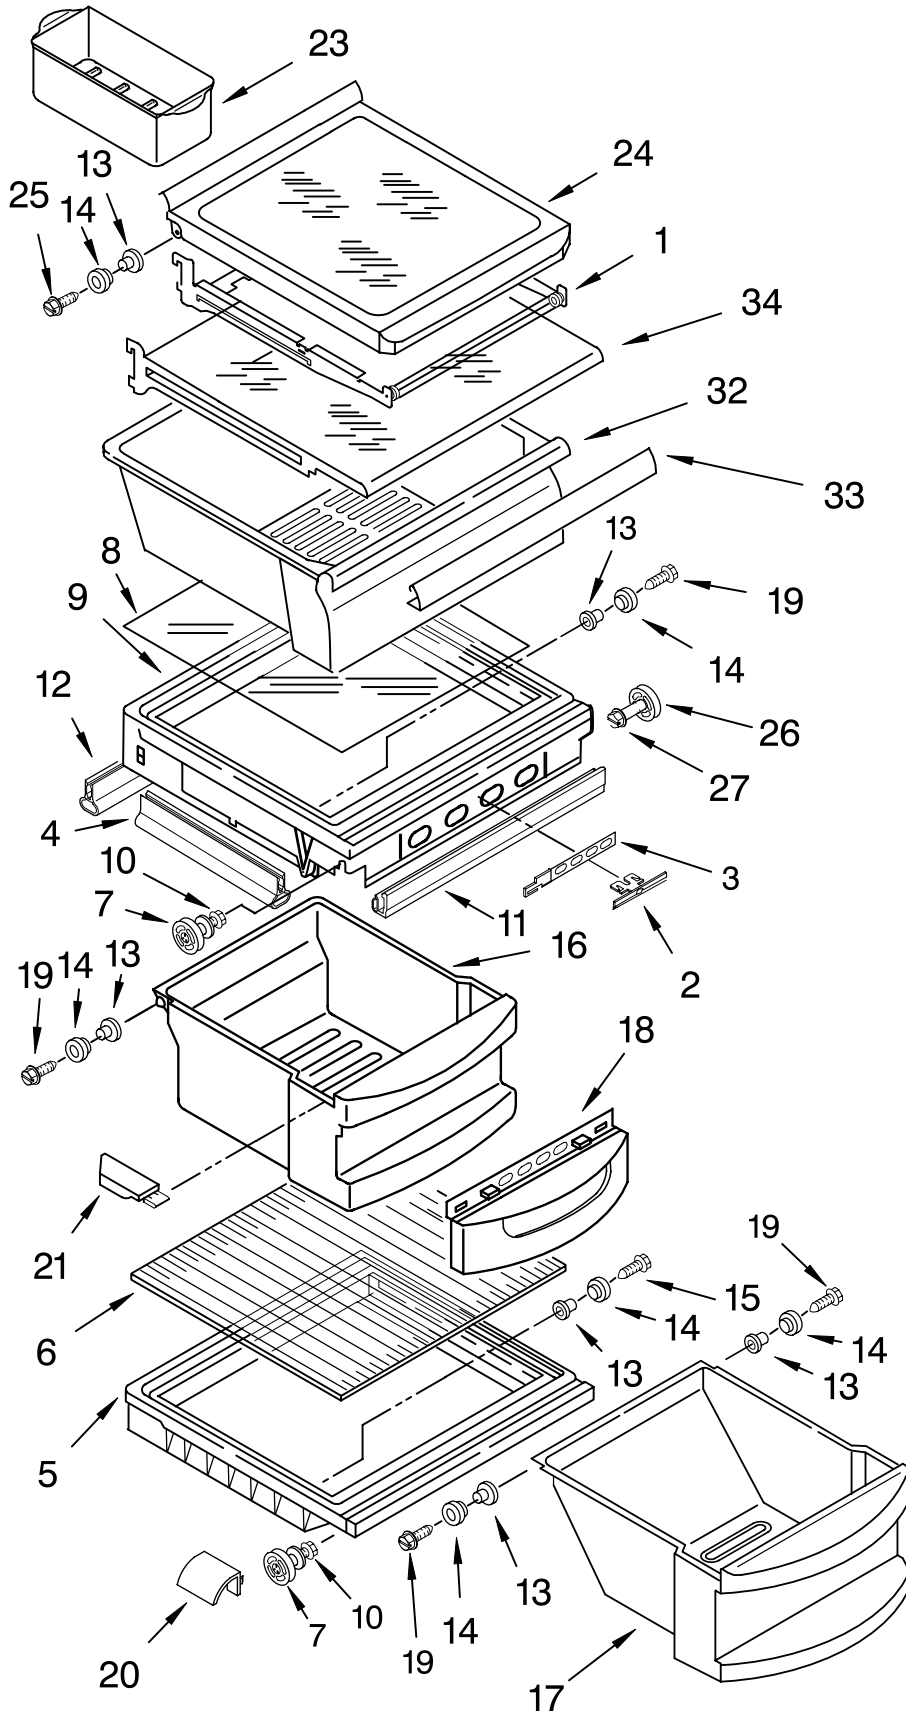

REFRIGERATOR LINER PARTS

For Models: KRSR27ILWH02, KRSR27ILBT02, KRSR27ILBL02, KRSR27ILSS02
 (White) (Biscuit) (Black) (Stainless Steel)

Illus. No.	Part No.	DESCRIPTION
1		Liner (Not A Serviceable Part)
2	2194744	Escutcheon, Meat Pan Control
3	2182757	Slide Meat Pan Control
4	2182147	Louver
5	2216113	Thermistor
9	2206273	Shelf Ladder
10	487539	Screw
11	486298	Screw (2)
15	2216112	Air Diffuser Assembly
16	2212240	Air Diffuser Cover
17	2150331	Cover, Wiring
18	2162085	Socket
19	2217199	Reservoir
20	527949	Light Bulb
21	2209769	Light Lens
22	488280	Screw
23	2179404	Rack, Wine & Egg

FOR ORDERING INFORMATION REFER TO PARTS PRICE LIST

REFRIGERATOR SHELF PARTS

For Models: KRSR27ILWH02, KRSR27ILBT02, KRSR27ILBL02, KRSR27ILSS02
 (White) (Biscuit) (Black) (Stainless Steel)

Illus. No.	Part No.	DESCRIPTION
1	2195978	Shelf Assembly, Cantilever (2)
2	2174253	Button, Humidity
3	2174252	Slide, Humidity
4	2174273	Gasket, Side (2)
5	2223357	Cover, Meat Pan (Includes Items 13, 14, & 15)
6	2255144	Glass, Cover
7	2196485	Stud Assembly (Use On Crisper Cover, As Shown, If Applicable)
8	2255143	Glass, Cover
9	2256153	Cover, Crisper (Includes 2, 3, 4, 11, 12, 13, 14, & 19)
10	3400894	Screw (Use On Crisper Cover, As Shown, If Applicable)
11	2223361	Gasket, (Front)
12	2223362	Gasket, (Rear)
13	2174478	Eyelet, Roller
14	2188212	Roller
15	489211	Screw
16	2223358	Crisper Pan (Includes 13, 14, 18, 19, & 21)
17	2223359	Meat Pan (Includes 13, 14, 19, & 22)
18	2174076	Window, Crisper
19	489261	Screw
20	2176095	Deflector
21	2223286	Cap, Crisper Pan Right Side
	2223285	Left Side
22	2174362	Window, Meat Pan
23	2216624	Egg Bin
24	2174021	Shelf & Roller Assembly
25	489439	Screw
26	2196483	Stud Assembly (If Applicable)
27	8281158	Screw (If Applicable)
32	2209677	Snack, Pan
33	2179243	Trim, Handle
34	2206346	Shelf, Snack Pan