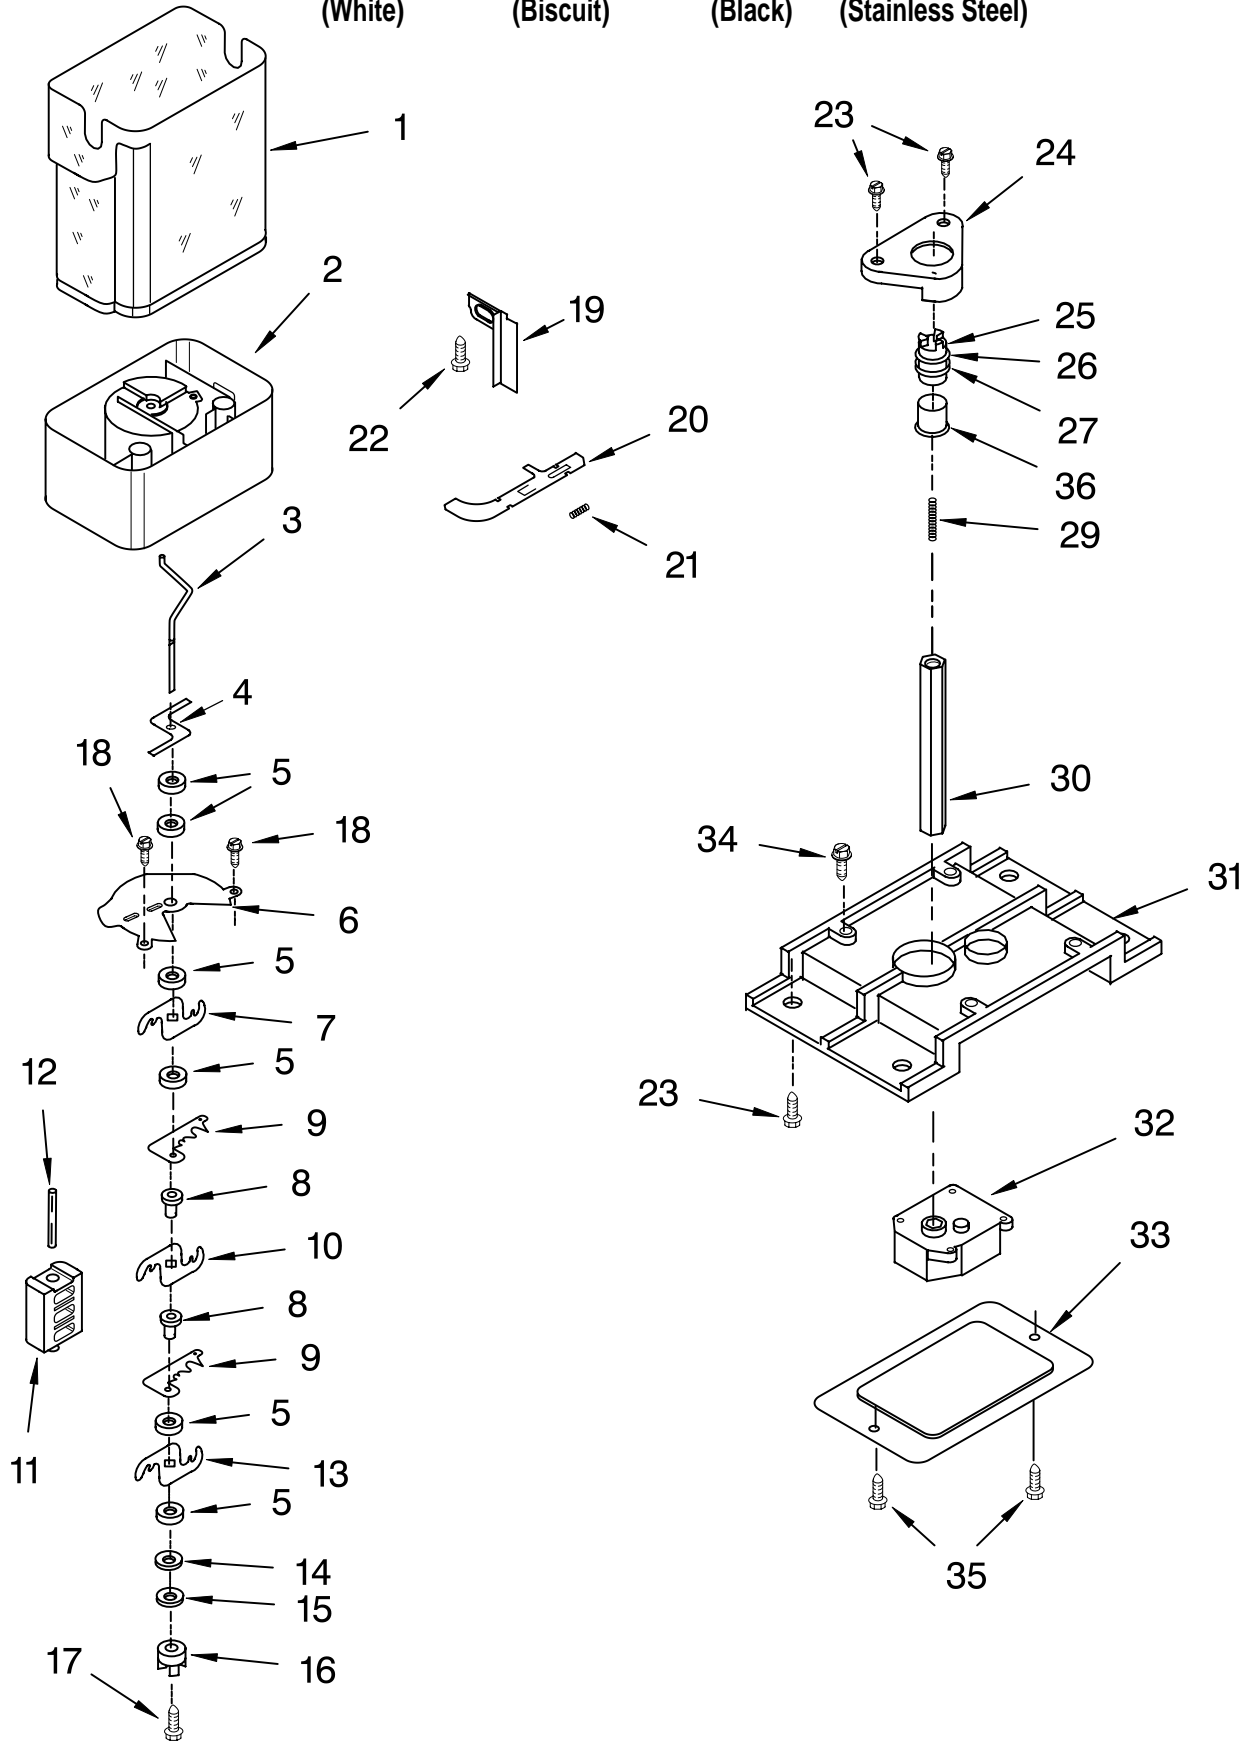

MOTOR AND ICE CONTAINER PARTS

For Models: KRSR271LWH02, KRSR271LBT02, KRSR271LBL02, KRSR271LSS02
(White) (Biscuit) (Black) (Stainless Steel)

FOR ORDERING INFORMATION REFER TO PARTS PRICE LIST

MOTOR AND ICE CONTAINER PARTS

For Models: KSRS27ILWH02, KSRS27ILBT02, KSRS27ILBL02, KSRS27ILSS02

(White) (Biscuit) (Black) (Stainless Steel)

Illus. No.	Part No.	DESCRIPTION
1	2198646	Ice Bin
2	2212368	Crusher Bin
3	2211590	Auger
4	2198603	Blade, Stirring
5	1119007	Spacer, Flat (6)
6	2255460	Cover, Crusher
7	1119013	Blade, Rotary
8	1119005	Spacer, Step (2)
9	2198601	Blade, Fixed
10	1119012	Blade, Rotary
11	2198602	Block, Blade
12	489229	Roll Pin
13	1119006	Blade, Rotary
14	489235	Washer, Plain
15	2198661	Washer, Coupling
16	2220457	Coupling
17	8281164	Screw
18	3400065	Screw
19	2198605	Button, Bin
20	2256015	Latch, Bin
21	2198608	Spring, Latch
22	2198671	Screw (2)
23	8281163	Screw
24	2212369	Holder
25	2220458	Coupling, Bottom
26	2198628	Seal
27	2212370	Washer
29	2198607	Spring
30	999536	Drive Shaft
31	2198655	Bracket, Motor
32	2198594	Dispenser, Motor
33	2198626	Cover
34	8281162	Screw
35	489478	Screw
36	2212365	Sleeve, Coupling

FOR ORDERING INFORMATION REFER TO PARTS PRICE LIST