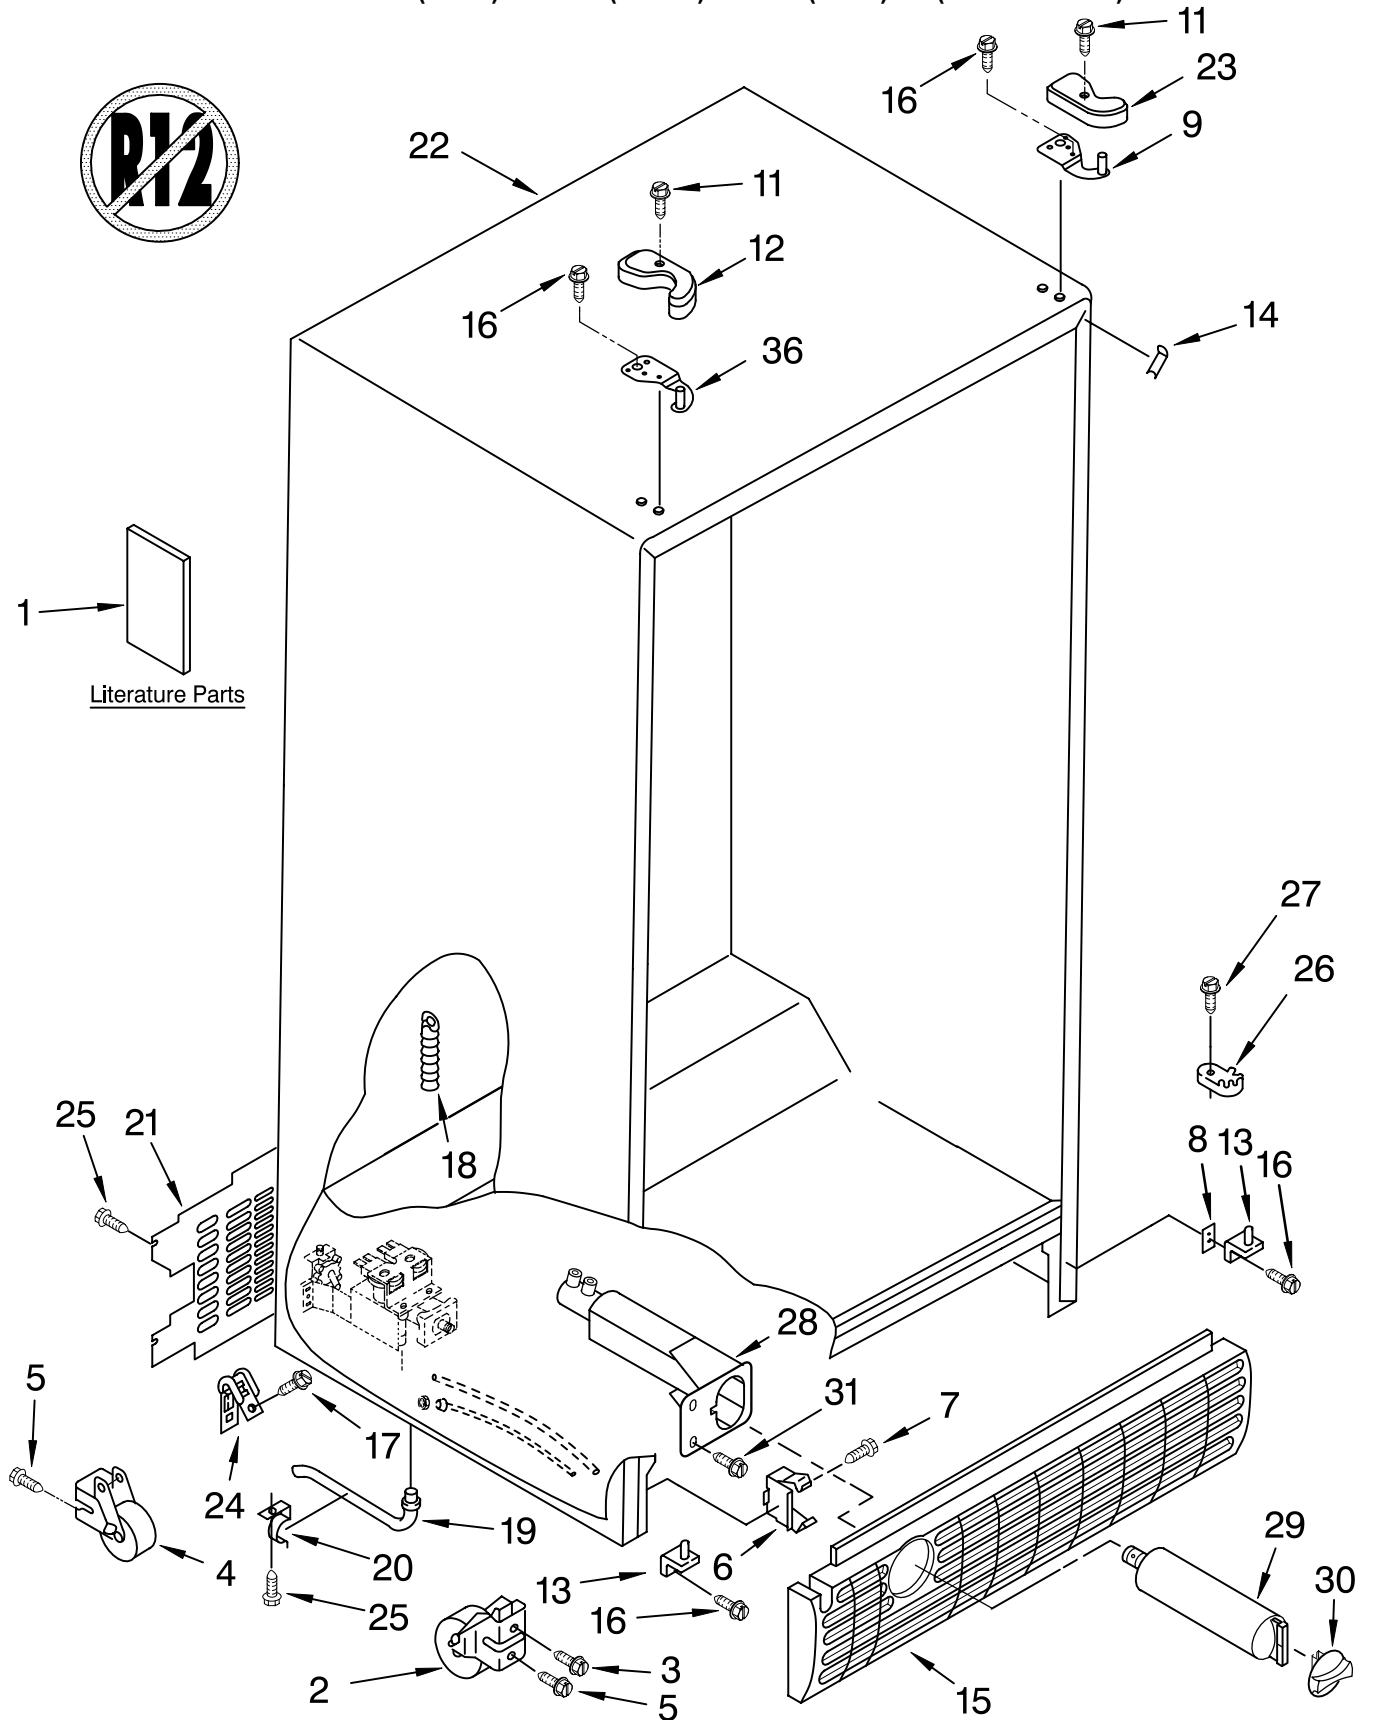

For Models: KRSR27ILWH02, KRSR27ILBT02, KRSR27ILBL02, KRSR27ILSS02
(White) (Biscuit) (Black) (Stainless Steel)

FOR ORDERING INFORMATION REFER TO PARTS PRICE LIST