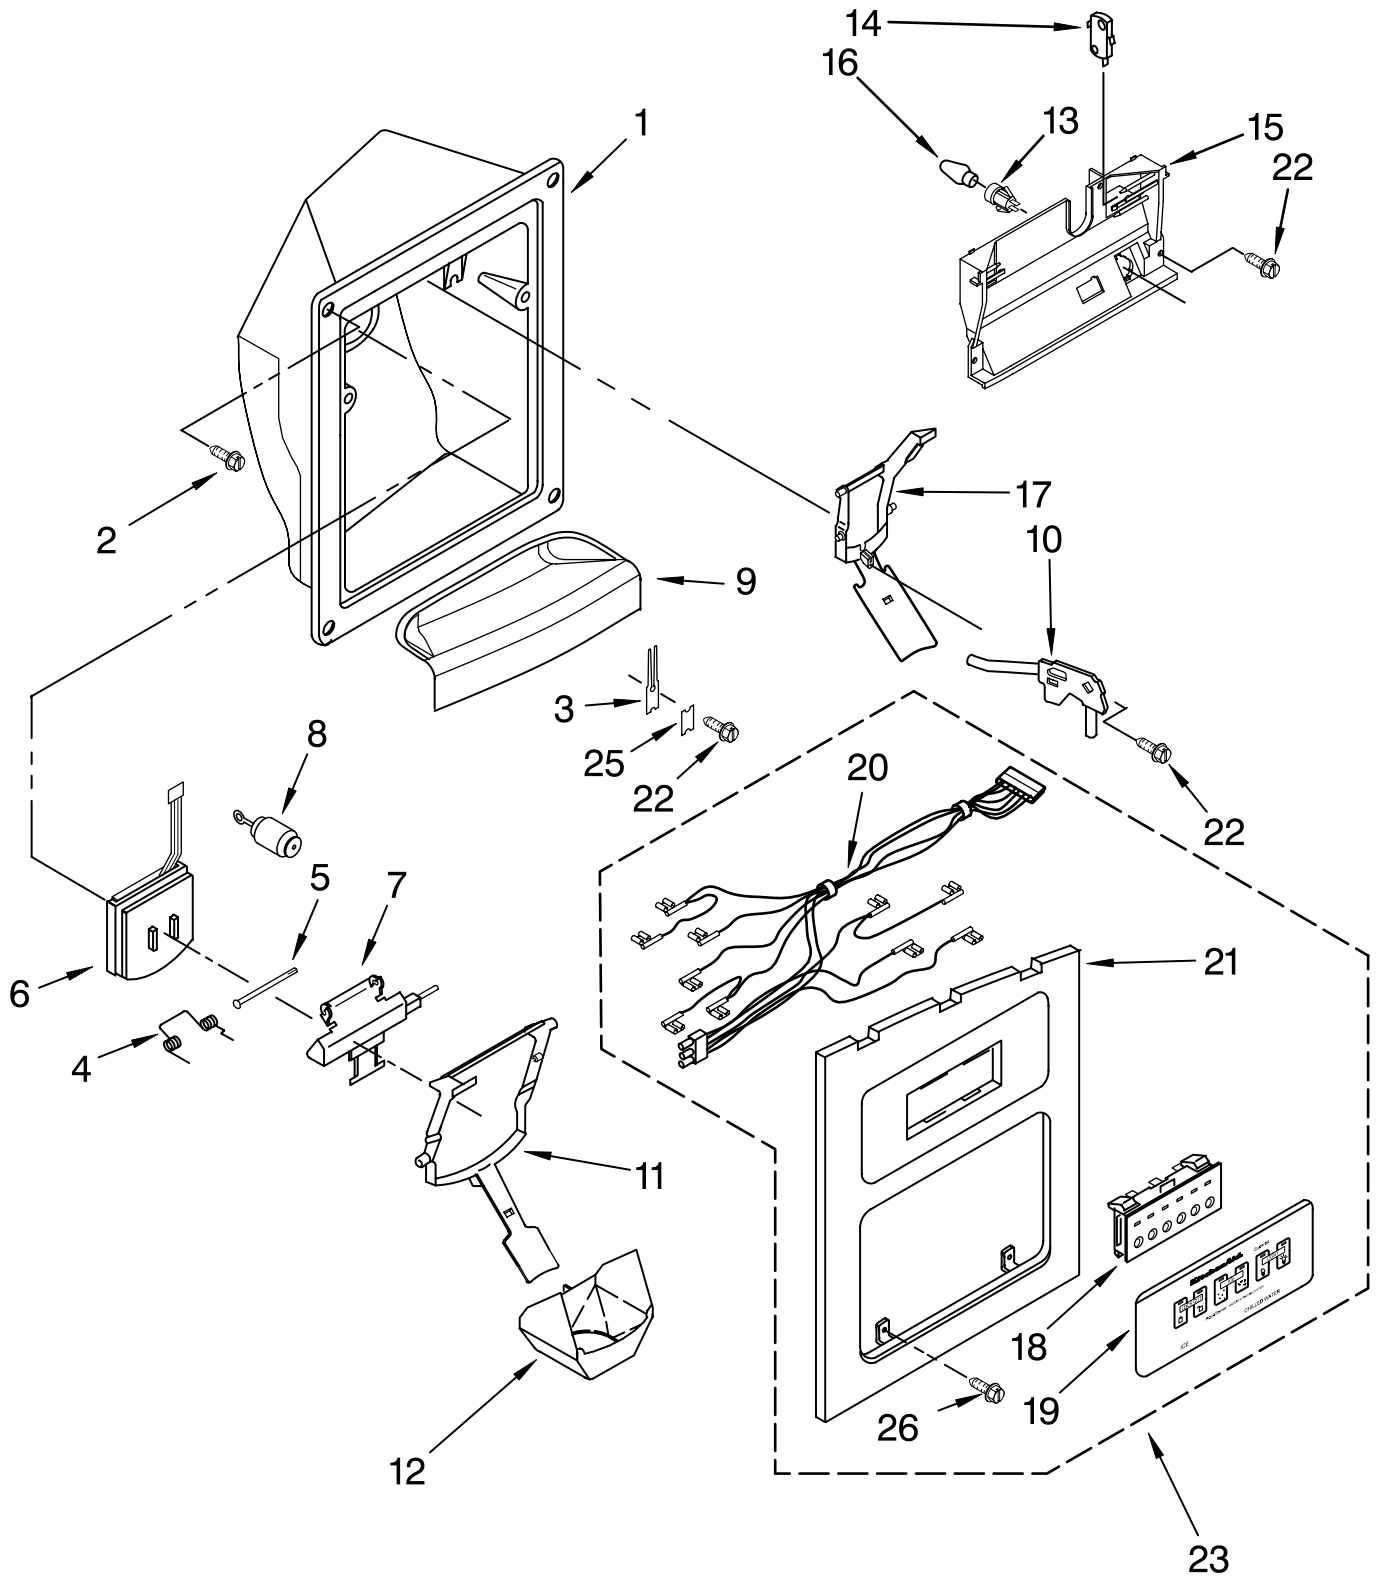

DISPENSER FRONT PARTS

For Models: KRSR27ILWH02, KRSR27ILBT02, KRSR27ILBL02, KRSR27ILSS02
(White) (Biscuit) (Black) (Stainless Steel)

FOR ORDERING INFORMATION REFER TO PARTS PRICE LIST

DISPENSER FRONT PARTS

For Models: KRSR27ILWH02, KRSR27ILBT02, KRSR27ILBL02, KRSR27ILSS02
(White) (Biscuit) (Black) (Stainless Steel)

Illus. No.	Part No.	DESCRIPTION	Illus. No.	Part No.	DESCRIPTION	Illus. No.	Part No.	DESCRIPTION
1		Housing, Dispenser (Not Serviced)	11		Lever, Ice Dispenser	19		Overlay, Front Cover (Not Available, Order Item #23)
2	3196165	Screw		2180259	White (White Shadow Pad)			
3	2194719	Retainer, Levers		2186850	Biscuit (Almond Shadow Pad)	20	2187406	Wire Assembly
4	2180209	Spring, Torsion		2180261	Black (Storm Grey Pad)	21		Front Cover, Housing (Not Available, Order #23)
5	2196195	Pin	12	2180224	Guide, Ice	22	489000	Screw
6	2180352	Door, Ice	13	2180200	Lamp Holder	23		Front Cover Assembly (Includes Items 18, 19, 20 & 21)
7	2206423	Door Mechanism Assembly	14	2162361	Switch			
8	2205686	Mechanism Delay	15	2183771	Bracket, Control			
9		Grille, Overflow	16	3406124	Bulb, Light			
	2207109W	White	17		Lever, Water Dispenser		2207153W	White
	2207109T	Biscuit		2180268	White (White Shadow Pad)		2207153T	Biscuit
	2207109B	Black		2186852	Biscuit (Almond Shadow Pad)	25	2195051	Strain Relief
10	2209718	Water Fitting Assembly (Includes Water Tube)		2180270	Black (Storm Grey Pad)	26	3400065	Screw
			18		Switch Assembly (Not Available, Order Item #23)			

FOR ORDERING INFORMATION REFER TO PARTS PRICE LIST