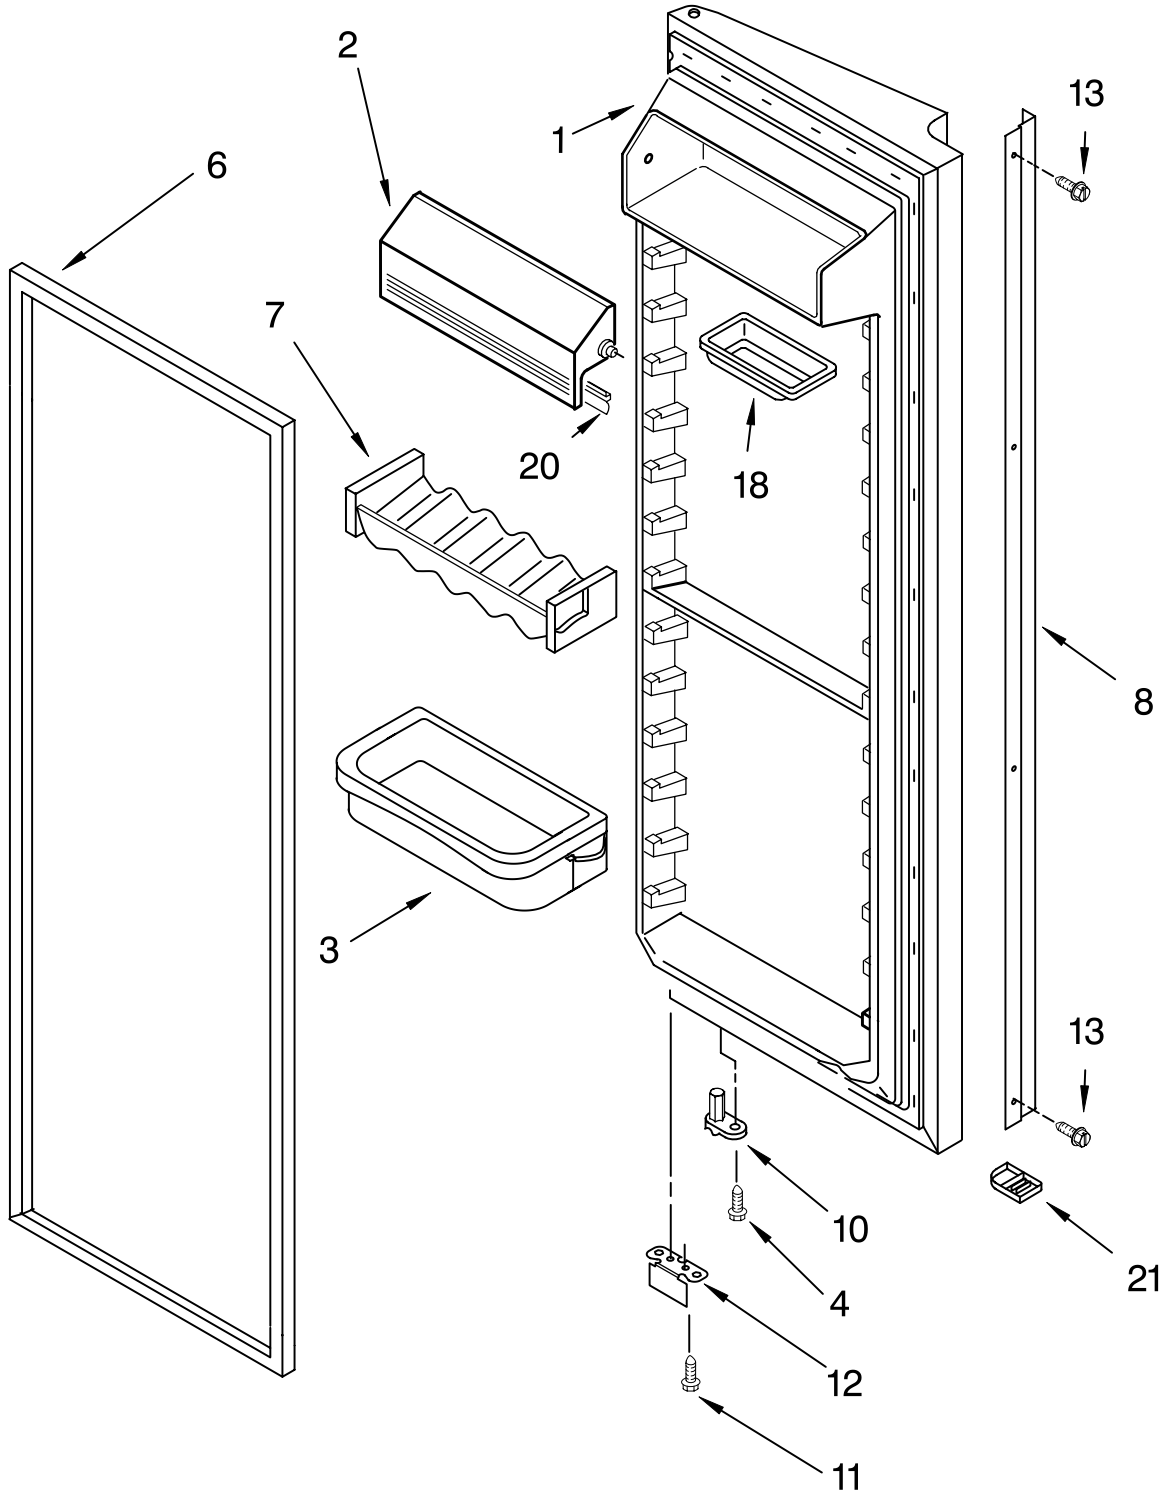

MOTOR AND ICE CONTAINER PARTS

For Models: KSRS27ILWH02, KSRS27ILBT02, KSRS27ILBL02, KSRS27ILSS02

(White) (Biscuit) (Black) (Stainless Steel)

Illus. No.	Part No.	DESCRIPTION
1	2198646	Ice Bin
2	2212368	Crusher Bin
3	2211590	Auger
4	2198603	Blade, Stirring
5	1119007	Spacer, Flat (6)
6	2255460	Cover, Crusher
7	1119013	Blade, Rotary
8	1119005	Spacer, Step (2)
9	2198601	Blade, Fixed
10	1119012	Blade, Rotary
11	2198602	Block, Blade
12	489229	Roll Pin
13	1119006	Blade, Rotary
14	489235	Washer, Plain
15	2198661	Washer, Coupling
16	2220457	Coupling
17	8281164	Screw
18	3400065	Screw
19	2198605	Button, Bin
20	2256015	Latch, Bin
21	2198608	Spring, Latch
22	2198671	Screw (2)
23	8281163	Screw
24	2212369	Holder
25	2220458	Coupling, Bottom
26	2198628	Seal
27	2212370	Washer
29	2198607	Spring
30	999536	Drive Shaft
31	2198655	Bracket, Motor
32	2198594	Dispenser, Motor
33	2198626	Cover
34	8281162	Screw
35	489478	Screw
36	2212365	Sleeve, Coupling

FOR ORDERING INFORMATION REFER TO PARTS PRICE LIST

REFRIGERATOR DOOR PARTS

For Models: KRSR271LWH02, KRSR271LBT02, KRSR271LBL02, KRSR271LSS02
(White) (Biscuit) (Black) (Stainless Steel)

FOR ORDERING INFORMATION REFER TO PARTS PRICE LIST