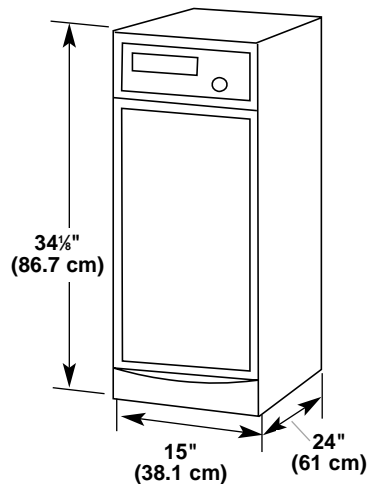

KitchenAid® Compactor

PRODUCT MODEL NUMBERS

KUCS02FR KUCS03FS
 KUCV02FR KUCS03FT

Electrical: 115-volt, 60-Hz, AC-only, 15- or 20-amp grounded circuit is required. A separate circuit is recommended.

OVERALL DIMENSIONS

CABINET OPENING DIMENSIONS

CLEARANCE DIMENSIONS

CUSTOM PANELS

Without Trim Kit

Panel should be a minimum of 1/2" (13 mm) thick.

Free Manuals Download Website

<http://myh66.com>

<http://usermanuals.us>