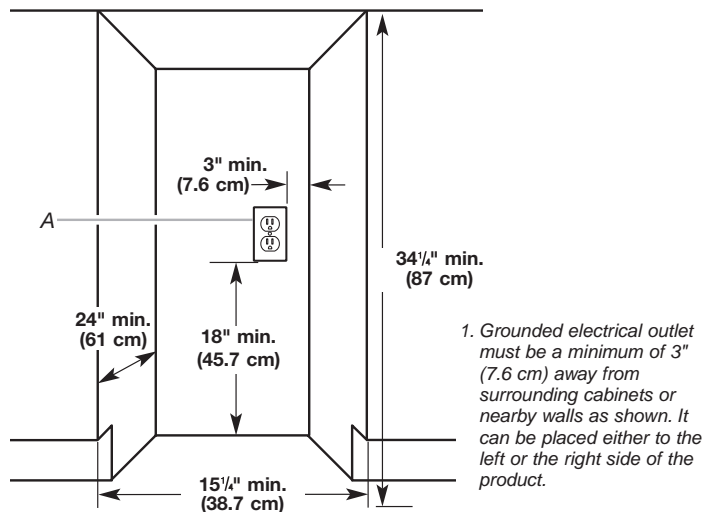

KitchenAid® Compactor

PRODUCT MODEL NUMBERS

KUCS02FR KUCS03FS
 KUCV02FR KUCS03FT

Electrical: 115-volt, 60-Hz, AC-only, 15- or 20-amp grounded circuit is required. A separate circuit is recommended.

OVERALL DIMENSIONS

CABINET OPENING DIMENSIONS

CLEARANCE DIMENSIONS

CUSTOM PANELS

Without Trim Kit

Panel should be a minimum of 1/2" (13 mm) thick.

Free Manuals Download Website

<http://myh66.com>

<http://usermanuals.us>