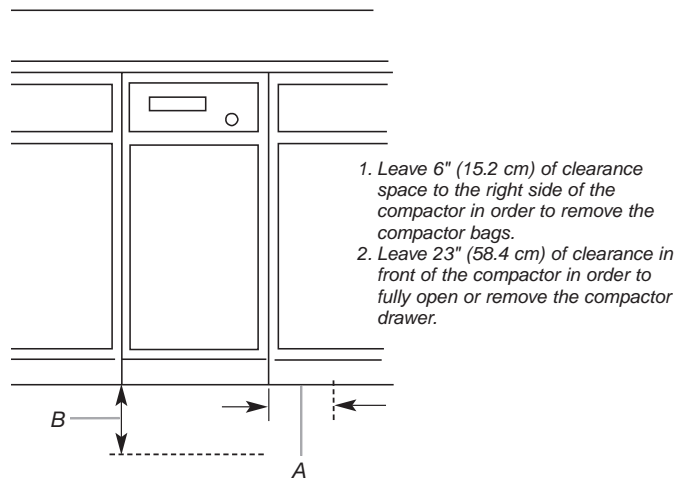

CABINET OPENING DIMENSIONS

CLEARANCE DIMENSIONS

CUSTOM PANELS

Without Trim Kit

Panel should be a minimum of 1/2" (13 mm) thick.

Free Manuals Download Website

<http://myh66.com>

<http://usermanuals.us>