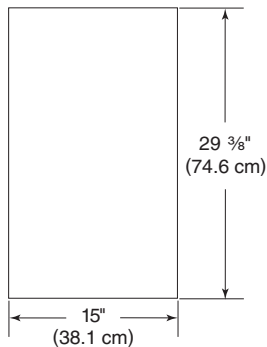

CABINET OPENING DIMENSIONS

CLEARANCE DIMENSIONS

CUSTOM PANELS

Without Trim Kit

Panel should be a minimum of 1/2" (13 mm) thick.

Free Manuals Download Website

<http://myh66.com>

<http://usermanuals.us>