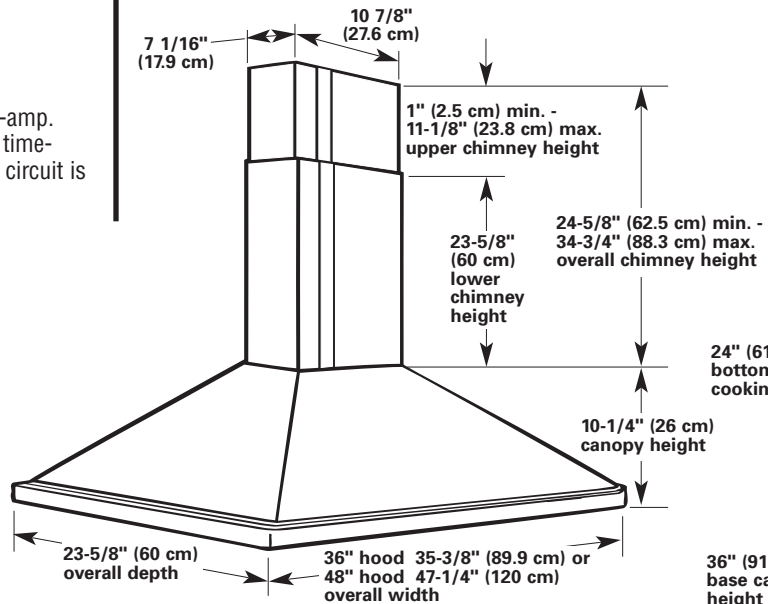

## OVERALL DIMENSIONS

## CABINET OPENING DIMENSIONS

To calculate the length of the system you need, add the equivalent feet for each vent piece used in the system.

Vent Piece	3-1/4" x 10" (8.3 cm x 25 cm) Rectangular	7" (17.8 cm), 8" (20.3 cm) or 9" (22.9 cm) Round
45° elbow	7.0 feet (2.1 m)	2.5 feet (0.8 cm)
90° elbow	5.0 feet (1.5 m)	5.0 feet (1.5 m)
90° flat elbow	12.0 feet (3.7 m)	
transition to round	5.0 feet (1.5 m)	
wall cap	0.0 feet (0.0 m)	

### 3-1/4" x 10" (8.3 cm x 25 cm) vent system

**Maximum length = 35 ft. (10.7 m)**

1 — 90° elbow = 5 ft. (1.5 m)  
8 ft. (2.4 m) straight = 8 ft. (2.4 m)  
1 — wall cap = 0 ft. (0 m)

Length of 3-1/4" x 10" (8.3 cm x 25 cm) system = 13 ft. (4 m)