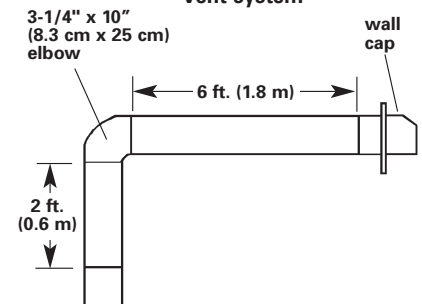

## OVERALL DIMENSIONS

### Vertical roof venting

The vent system length should not exceed the lengths shown in the chart below.

Vent size	Maximum length
3-1/4" x 10" (8.3 cm x 25 cm)	35 ft. (10.7 m)
7" (17.8 cm) round	40 ft. (12.2 m)
8" (20.3 cm) round	50 ft. (15.2 m)
9" (22.9 cm) round	60 ft. (18.3 m)

To calculate the length of the system you need, add the equivalent feet for each vent piece used in the system.

Vent Piece	3-1/4" x 10" (8.3 cm x 25 cm) Rectangular	7" (17.8 cm), 8" (20.3 cm) or 9" (22.9 cm) Round
45° elbow	7.0 feet (2.1 m)	2.5 feet (0.8 cm)
90° elbow	5.0 feet (1.5 m)	5.0 feet (1.5 m)
90° flat elbow	12.0 feet (3.7 m)	
transition to round	5.0 feet (1.5 m)	
wall cap	0.0 feet (0.0 m)	

### 3-1/4" x 10" (8.3 cm x 25 cm) vent system

**Maximum length = 35 ft. (10.7 m)**

1 — 90° elbow = 5 ft. (1.5 m)  
8 ft. (2.4 m) straight = 8 ft. (2.4 m)  
1 — wall cap = 0 ft. (0 m)

Length of 3-1/4" x 10" (8.3 cm x 25 cm) system = 13 ft. (4 m)