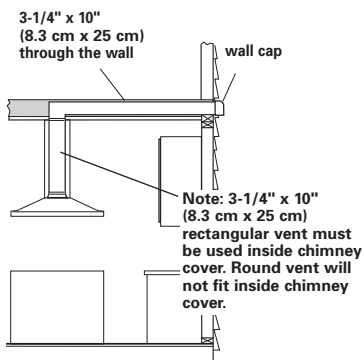

Horizontal wall venting