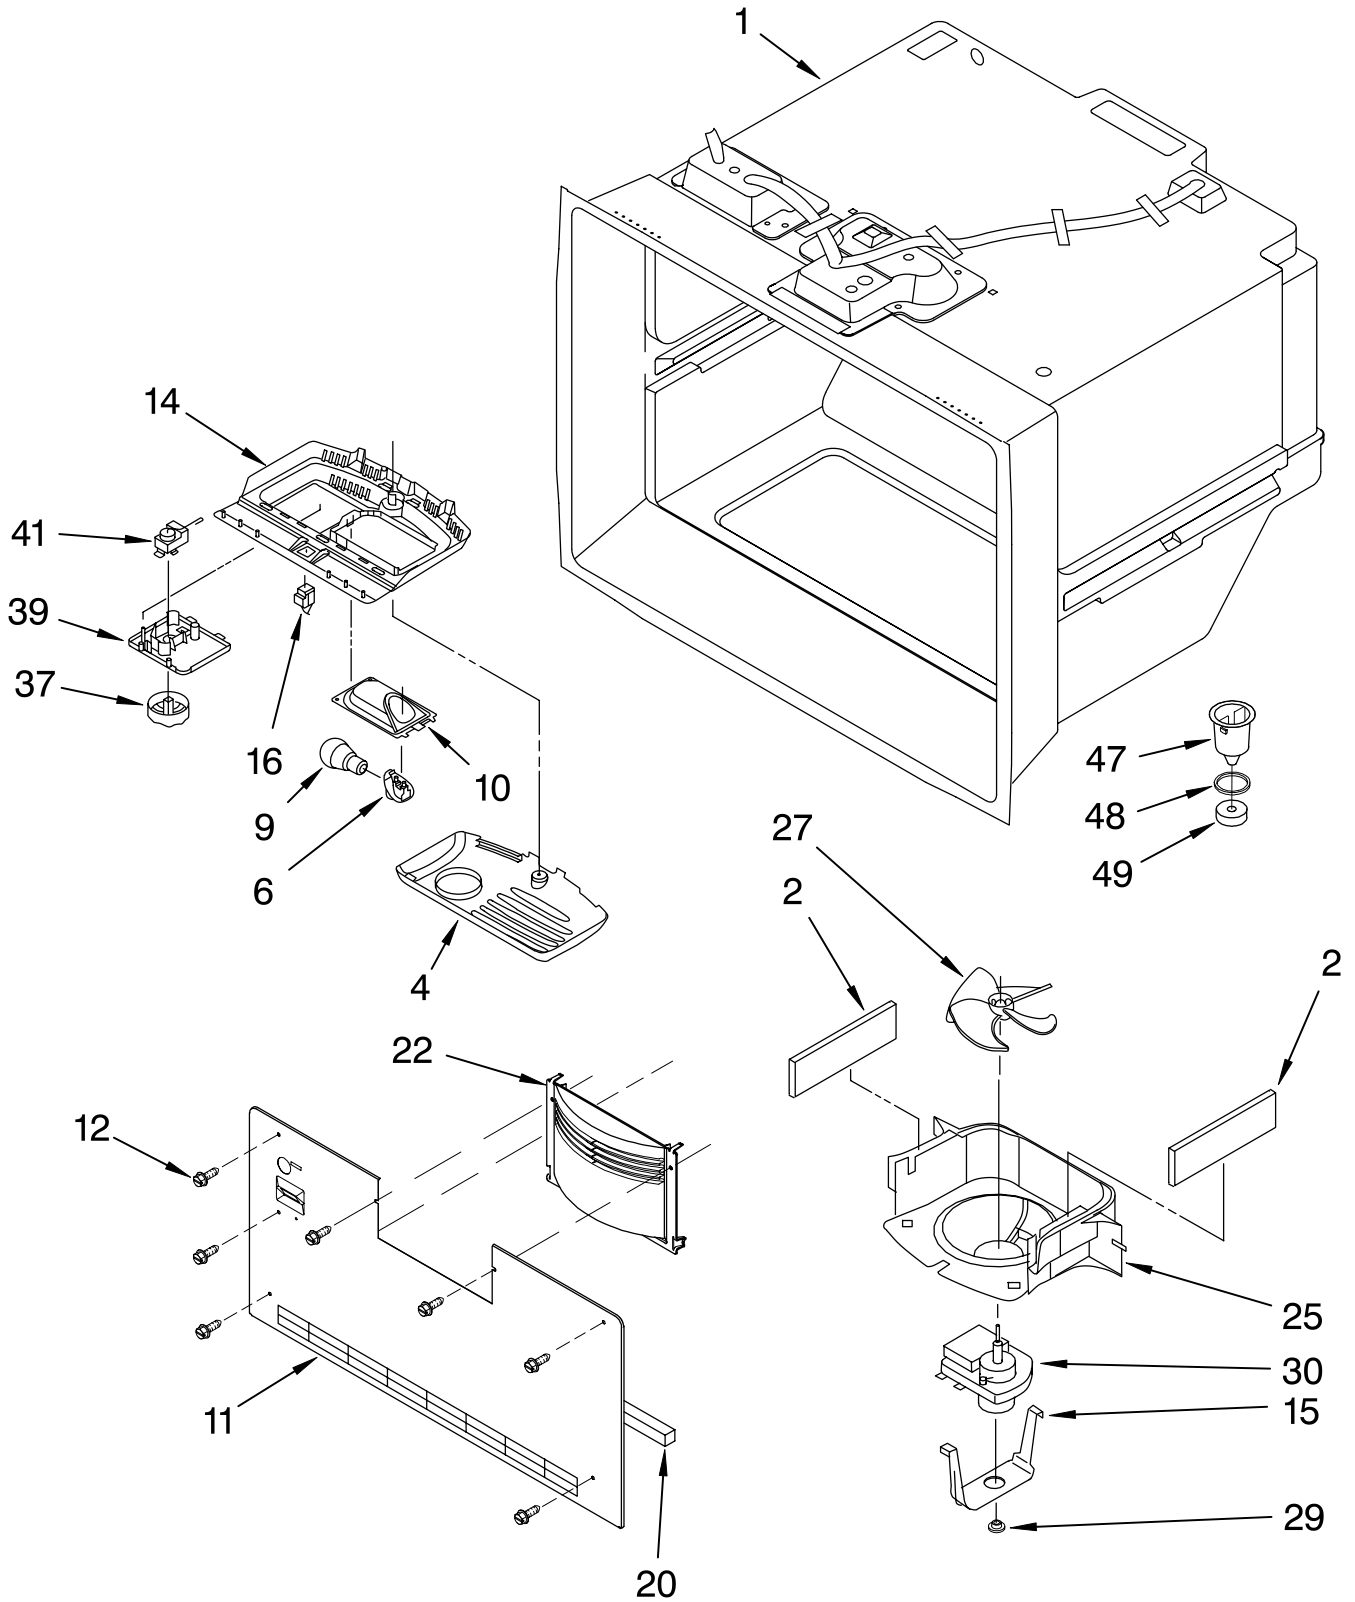

FREEZER LINER PARTS

For Models: KBRA20EMWH00, KBRA20EMBT00, KBRA20EMBL00, KBRA20EMSS00, KBLA20EMSS00
(White) (Biscuit) (Black) (Stainless Steel-RH) (Stainless Steel-LH)

FOR ORDERING INFORMATION REFER TO PARTS PRICE LIST

FREEZER LINER PARTS

For Models: KBRA20EMWH00,KBRA20EMBT00,KBRA20EMBL00,KBRA20EMSS00,KBLA20EMSS00
(White) (Biscuit) (Black) (Stainless Steel–RH)(Stainless Steel–LH)

Illus. No.	Part No.	DESCRIPTION
1		Liner (Not A Serviceable Part)
2	8170897	Gasket, Foam
4	8170847	Cover, Control
6	8170839	Light Socket
9	4343660	Light Bulb
10	8170852	Housing, Frz. Light
11	8171082	Cover, Evaporator
12	4344167	Screw
14	8170848	Housing, Light
15	8171238	Clip, Evap. Motor
16	8170842	Switch, Light
20	8171083	Gasket, Bottom
22	8170881	Cover, Fan Shroud
25	8171153	Shroud, Evap.Fan
27	8170544	Fan, Evaporator
29	8171086	Grommet(2)
30	8170894	Motor, Evaporator
37	8170851	Knob, Control
39	8170849	Cover, Frz. Control
41	8170850	Thermostat
47	4344385	Funnel–Drain (Includes 48 & 49, seal & gasket)
48	4344311	Seal
49	4344310	Gasket

FOR ORDERING INFORMATION REFER TO PARTS PRICE LIST