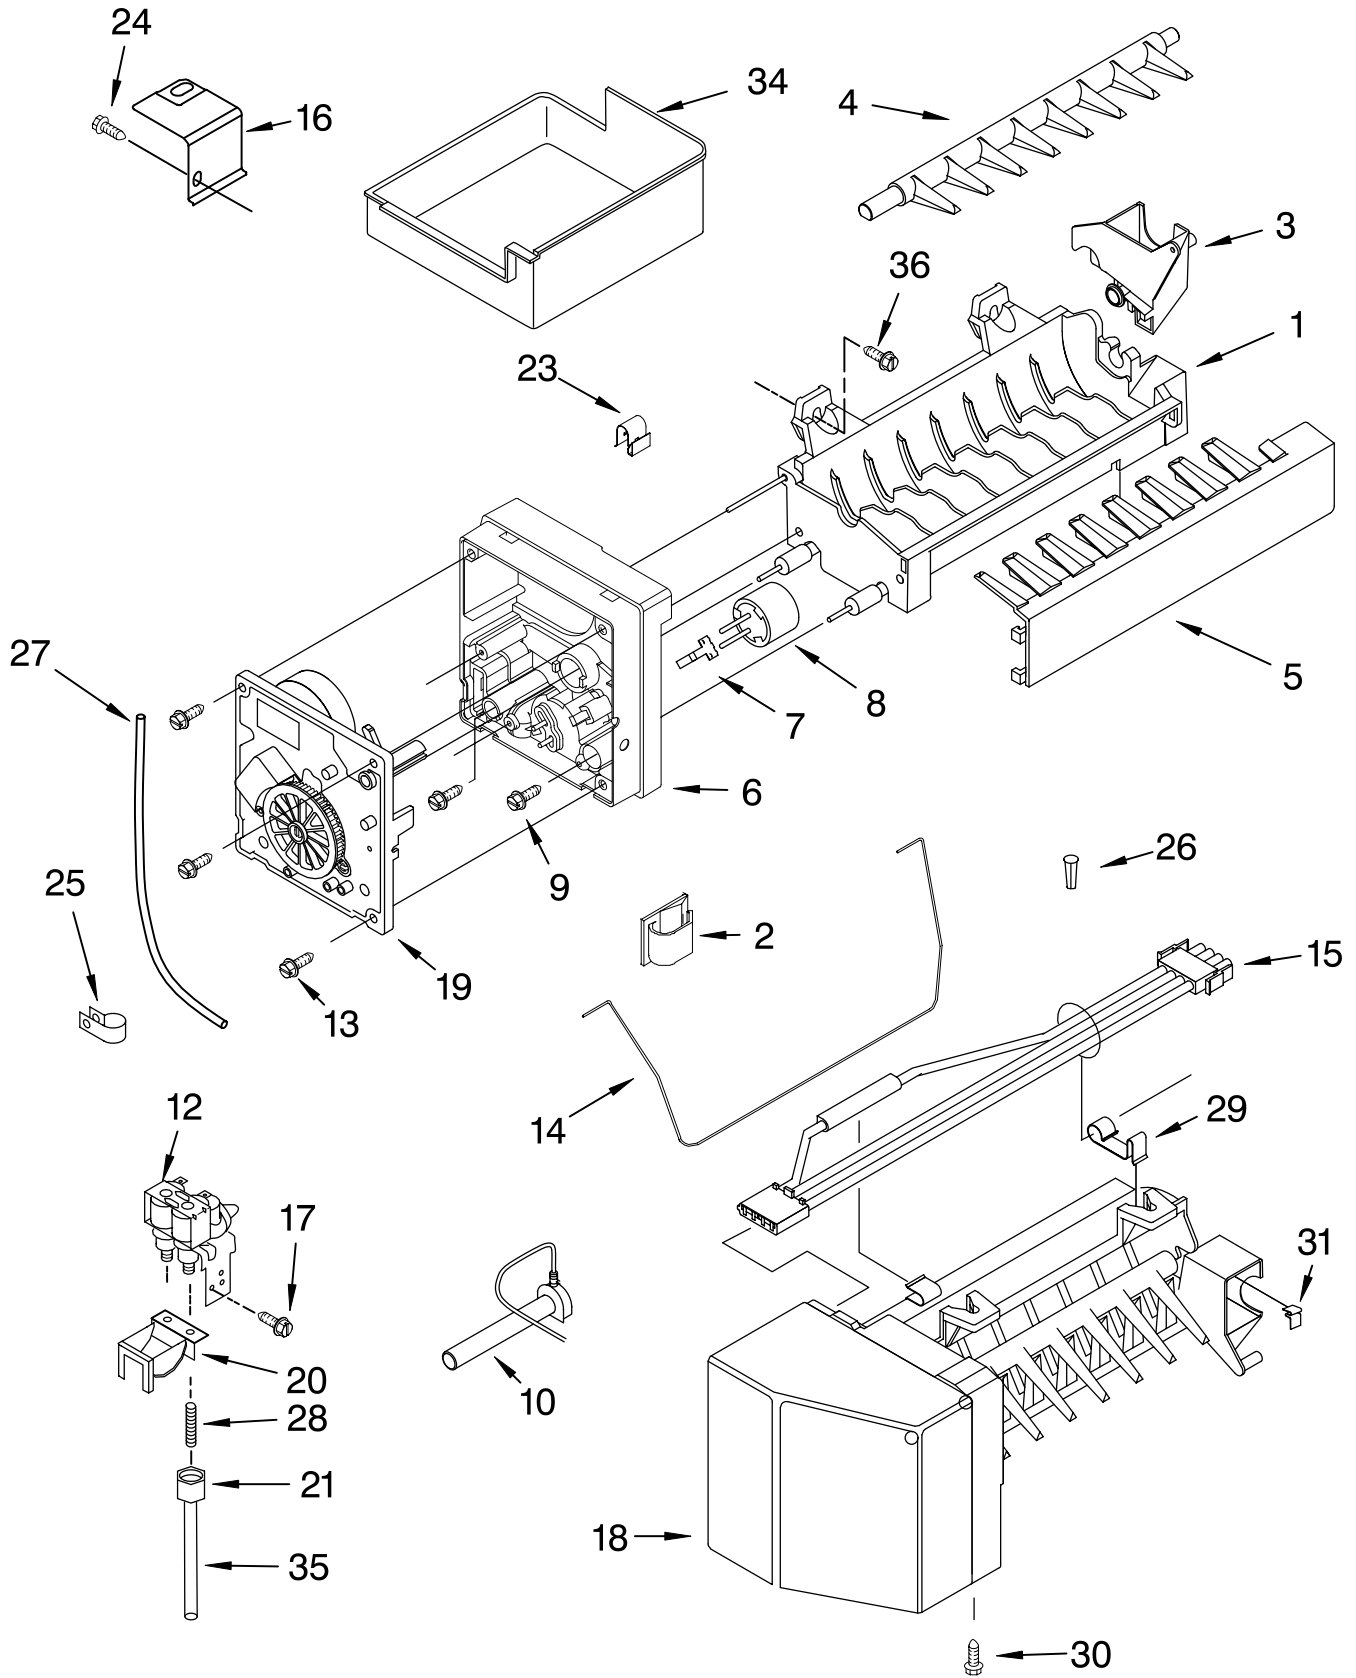

SHELF PARTS

For Models: KBRA20EMWH00,KBRA20EMBT00,KBRA20EMBL00,KBRA20EMSS00,KBLA20EMSS00
(White) (Biscuit) (Black) (Stainless Steel-RH)(Stainless Steel-LH)

Illus. No.	Part No.	DESCRIPTION	Illus. No.	Part No.	DESCRIPTION	Illus. No.	Part No.	DESCRIPTION
1	8171055	Glass, Pantry	17	8171207	Crisper(2)	29	8171061	Drawer, Pantry
2	8170799	Rack, Wine	18	8171052	Support, Crisper Cover	30	8171062	Knob, Temperature Control
4	8171057	Support, Pantry(2)	19	8171048	Trim, Crisper	31	8171060	Door, Pantry Drawer
5	8171056	Brace, Pantry(2)	20	8171047	Frame, Crisper	32	8171275	Basket, Freezer Lower
6	8171046	Track, Pantry	21	8171045	Glass, Crisper Cover	34	8171277	Divider, Lower Basket
7	8171050	Seal, Front	22	8171068	Ladder, Center	35	8171070	Basket, Freezer Upper
9	8171054	Gasket, Pantry	23	8171069	Ladder, Side	36	8171276	Handle, Freezer Basket
10	8171059	Housing, Control	24	4344396	Screw	37	8171226	Divider, Upper Basket
11	8171043	Shelf Assembly	25	8170578	Screw	38	8171073	Screw
12	8171044	Slide, Temperature	26	4344333	Screw	39	8170709	Bin, Egg
13	8171051	Seal, Rear Crisper(2)	27	8171049	Slide, Humidity Control			
14	8171065	Glide, Drawer(2)	28	8171064	Rod, Temperature Control			
15	4344523	Screw						
16	8171058	Track, Pantry Left						
	8171063	Right						

FOR ORDERING INFORMATION REFER TO PARTS PRICE LIST

ICEMAKER PARTS

For Models: KBRA20EMWH00, KBRA20EMBT00, KBRA20EMBL00, KBRA20EMSS00, KBLA20EMSS00
(White) (Biscuit) (Black) (Stainless Steel-RH) (Stainless Steel-LH)

FOR ORDERING INFORMATION REFER TO PARTS PRICE LIST