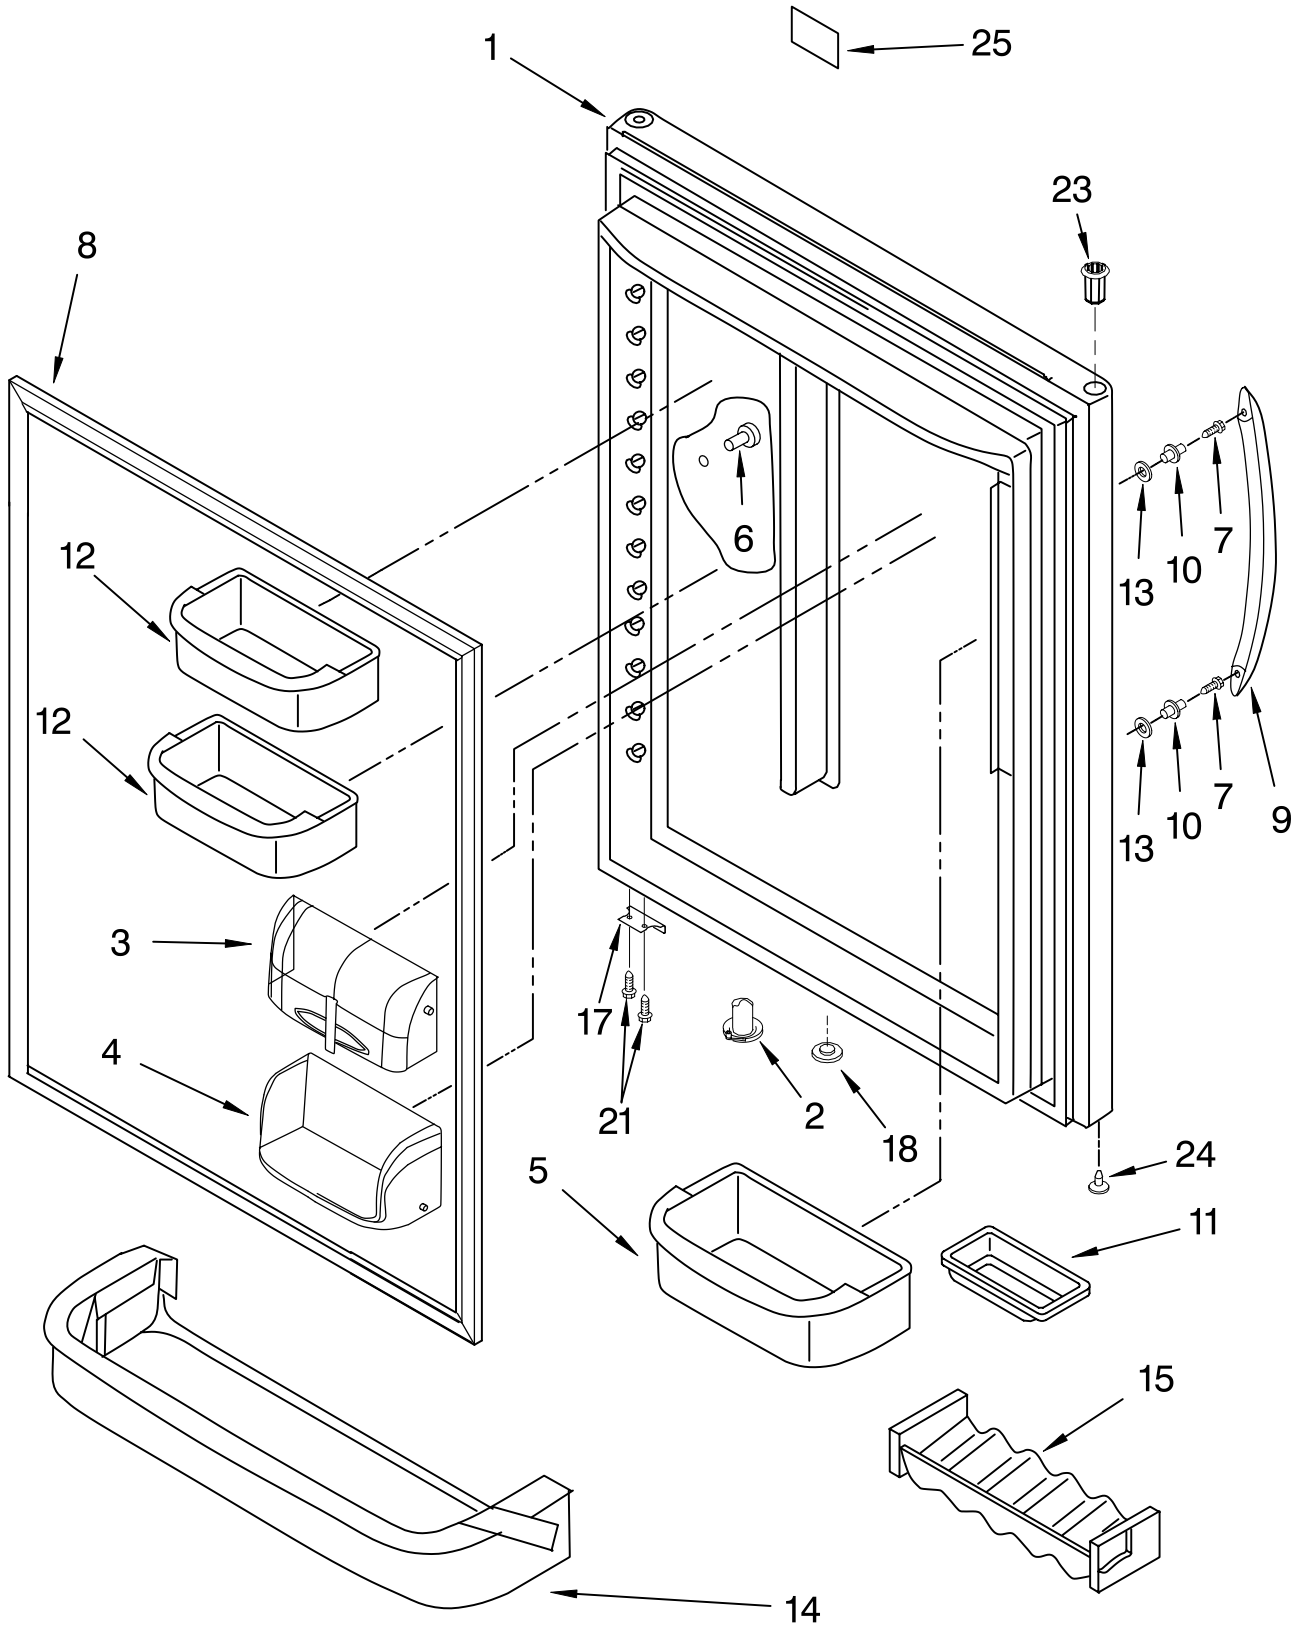

REFRIGERATOR LINER PARTS

For Models: KBRA20EMWH00,KBRA20EMBT00,KBRA20EMBL00,KBRA20EMSS00,KBLA20EMSS00
(White) (Biscuit) (Black) (Stainless Steel-RH)(Stainless Steel-LH)

Illus. No.	Part No.	DESCRIPTION
1		Liner (Not A Serviceable Part)
2	8171026	Housing, Ref. Light
3	8171027	Overlay
4	4344571	Light Switch
5	8170832	Cover, Ref. Light
6	8170834	Housing, Timer
7	8170835	Knob, Damper
8	8170836	Knob, Gear
9	8170837	Gear, Belt
10	8170838	Housing, Light
11	4344395	Screw (2)
12	8171250	Tank, Water
13	8170888	Grommet, Screw
14	8170841	Gear, Damper
15	8170845	Control, Damper
16	8170846	Insulation, Damper
17	8171041	Union
18	8170839	Socket, Light
20	4343660	Light Bulb
21	8171034	Dispenser
22	4343675	Screw
24	8170840	Timer, Defrost
25	8171028	Cover, Control
27	8171029	Belt, Damper
28	8171030	Plate, Filter
29	8171248	Housing, Water Filter Assembly
30	8171033	Cover, Filter
31	8171249	Filter, Water
32	8171042	Head, Filter Bypass
33	8171038	Clip, Waterline
34	4344396	Screw
35	8171039	Top, Dispenser
37	8171036	Switch, Limit

FOR ORDERING INFORMATION REFER TO PARTS PRICE LIST

REFRIGERATOR DOOR PARTS

For Models: KBRA20EMWH00, KBRA20EMBT00, KBRA20EMBL00, KBRA20EMSS00, KBLA20EMSS00
(White) (Biscuit) (Black) (Stainless Steel-RH) (Stainless Steel-LH)

FOR ORDERING INFORMATION REFER TO PARTS PRICE LIST