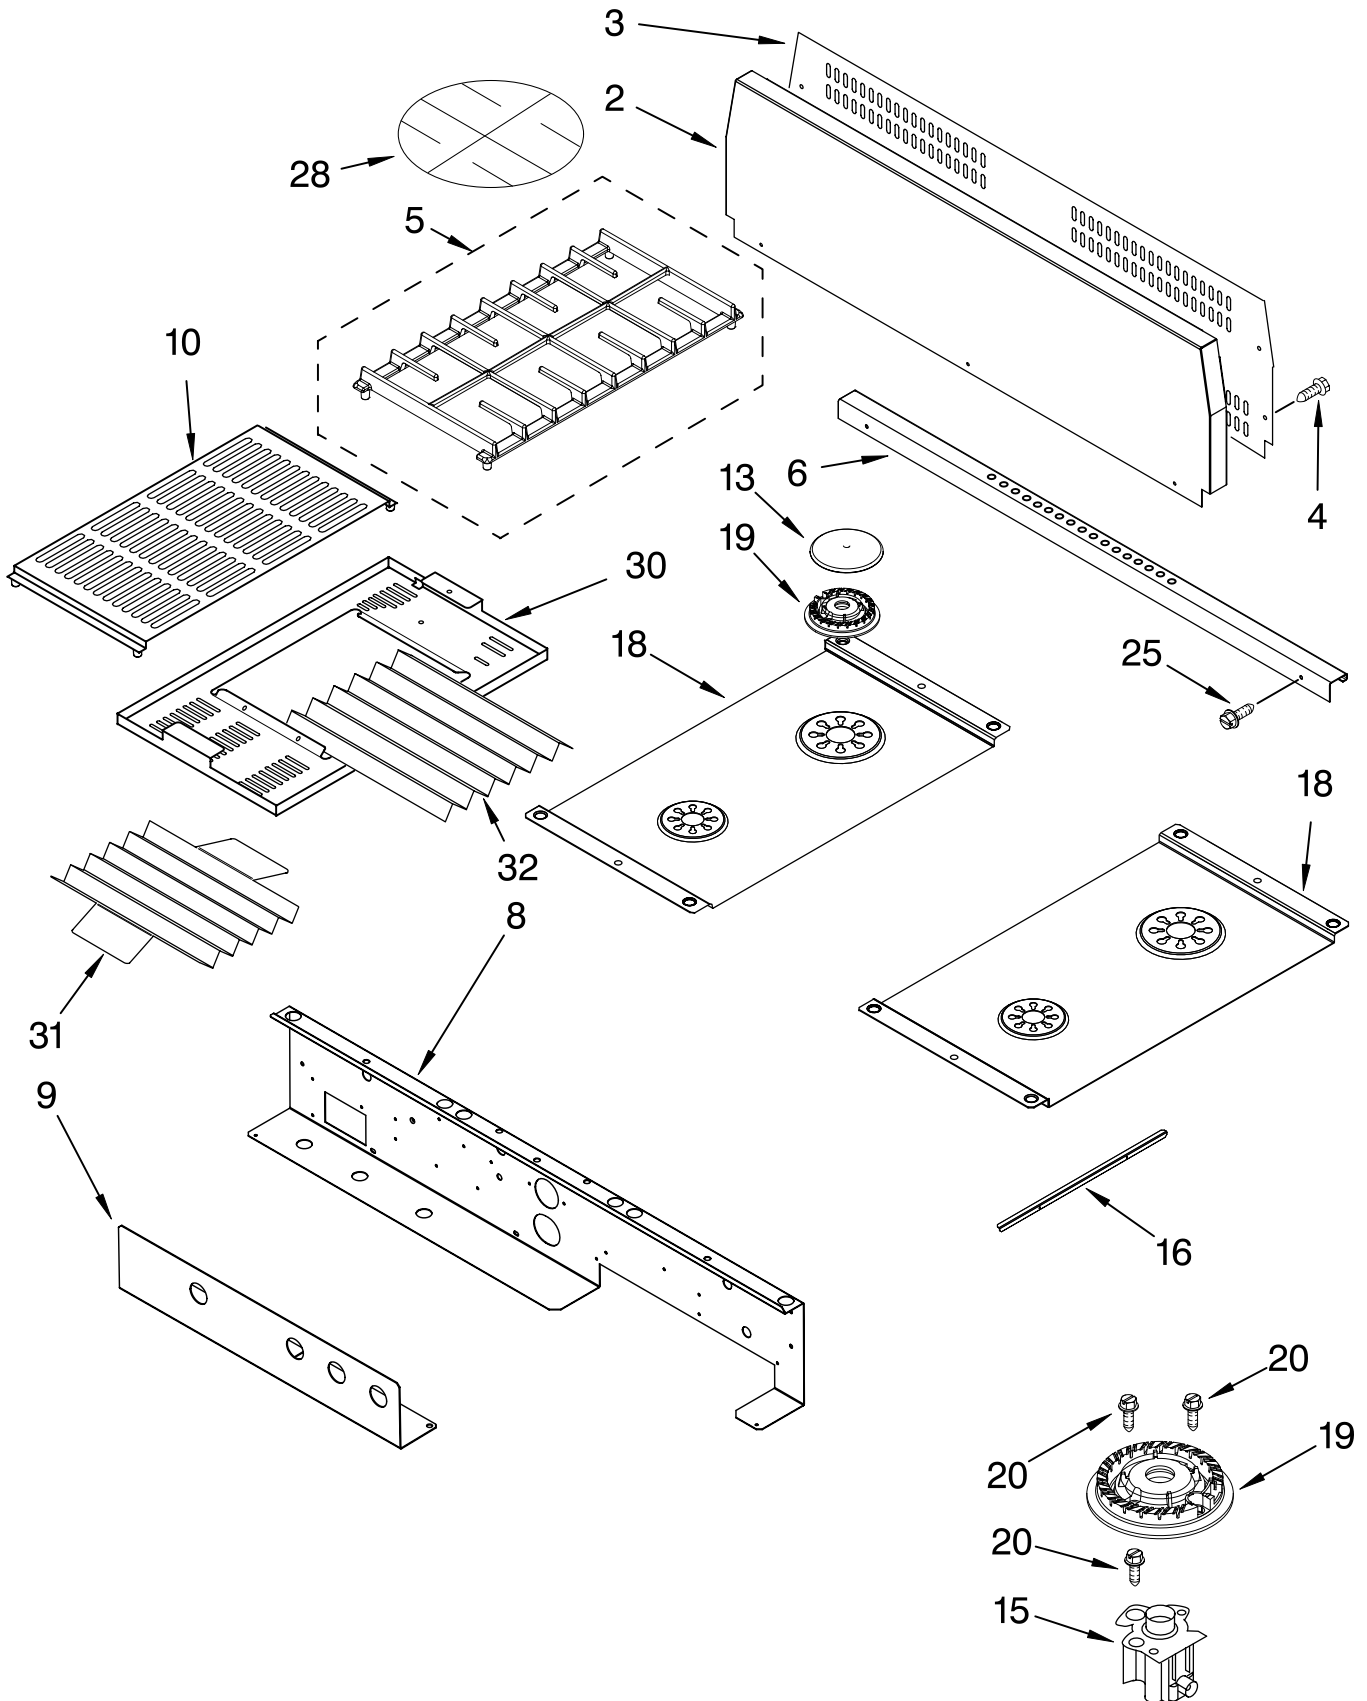

COOKTOP, BURNER AND GRATE PARTS

For Model:KDRP462LSS05

(Stainless Steel)

FOR ORDERING INFORMATION REFER TO PARTS PRICE LIST

COOKTOP, BURNER AND GRATE PARTS

For Model:KDRP462LSS05

(Stainless Steel)

<u>Illus.</u> <u>No.</u>	<u>Part</u> <u>No.</u>	<u>DESCRIPTION</u>
2	4454960	Backsplash
3	8284712	Support,Backsplash
4	3196537	Screw, 8-18 x 3/8
5	4454963	Grate, Burner
6	8284851	Trim, Island
8	8301056	Support, Control Panel
9	8301041	Cover, Control Panel
10	8284741	Grate, Grill
13		Cap, Burner
	4455243	14K (2)
	8284669	6K (2)
15		Holder, Orifice Includes Orifice
	4456622	Turbo (2)
	4456920	Auxillary (2)
16	4454974	Support Rail R.H.& L.H.
18	4456964	Cooktop, Black
19		Burner Head 14K
	4455849	Turbo (2)
	4455979	Auxillary (2)
20	3368921	Screw, 7-18 x 3/4
25	3196176	Screw
28	4455109	Plate, Simmer
30	8284918	Frame, Wave Tray
31	8284919	Plate, Wave
32	8284917	Plate, Wave tray
	3177991	Screw

FOR ORDERING INFORMATION REFER TO PARTS PRICE LIST