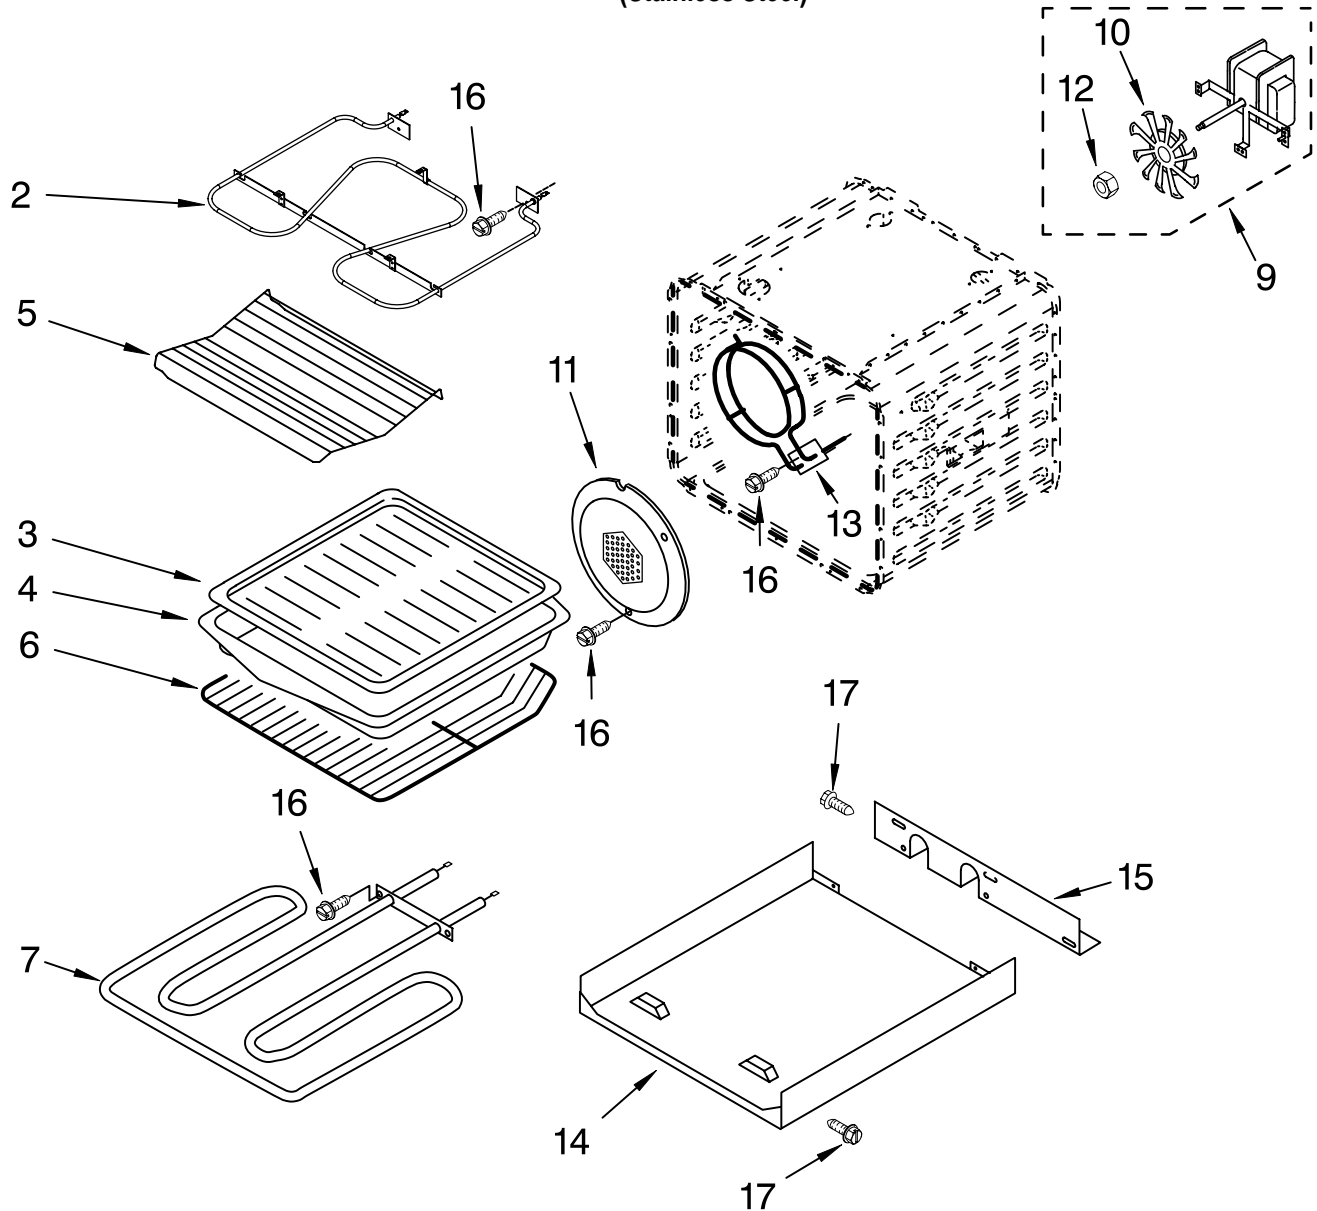

INTERNAL OVEN PARTS

For Model:KDRP462LSS05

(Stainless Steel)

Illus. No.	Part No.	DESCRIPTION
2	4456105	Element, Broil
	4449154	Screw
3	3195996	Grill, Broiler
4	3196076	Pan, Broiler
5	3181534	Rack, Roasting
6	8300796	Rack, Oven

Illus. No.	Part No.	DESCRIPTION
7	8300204	Element, Hidden Bake
9	4451583	Motor, Convection
10	4452226	Blade, Fan
11	4448418	Cover, Fan
12	4452227	Nut

Illus. No.	Part No.	DESCRIPTION
13	4452157	Element, Convection
14	8300799	Tray, Hidden Bake
15	8300800	Cover, Access
16	4449154	Screw, 8-32 x .440
17	4449809	Screw, 8-18 x 3/8

FOR ORDERING INFORMATION REFER TO PARTS PRICE LIST