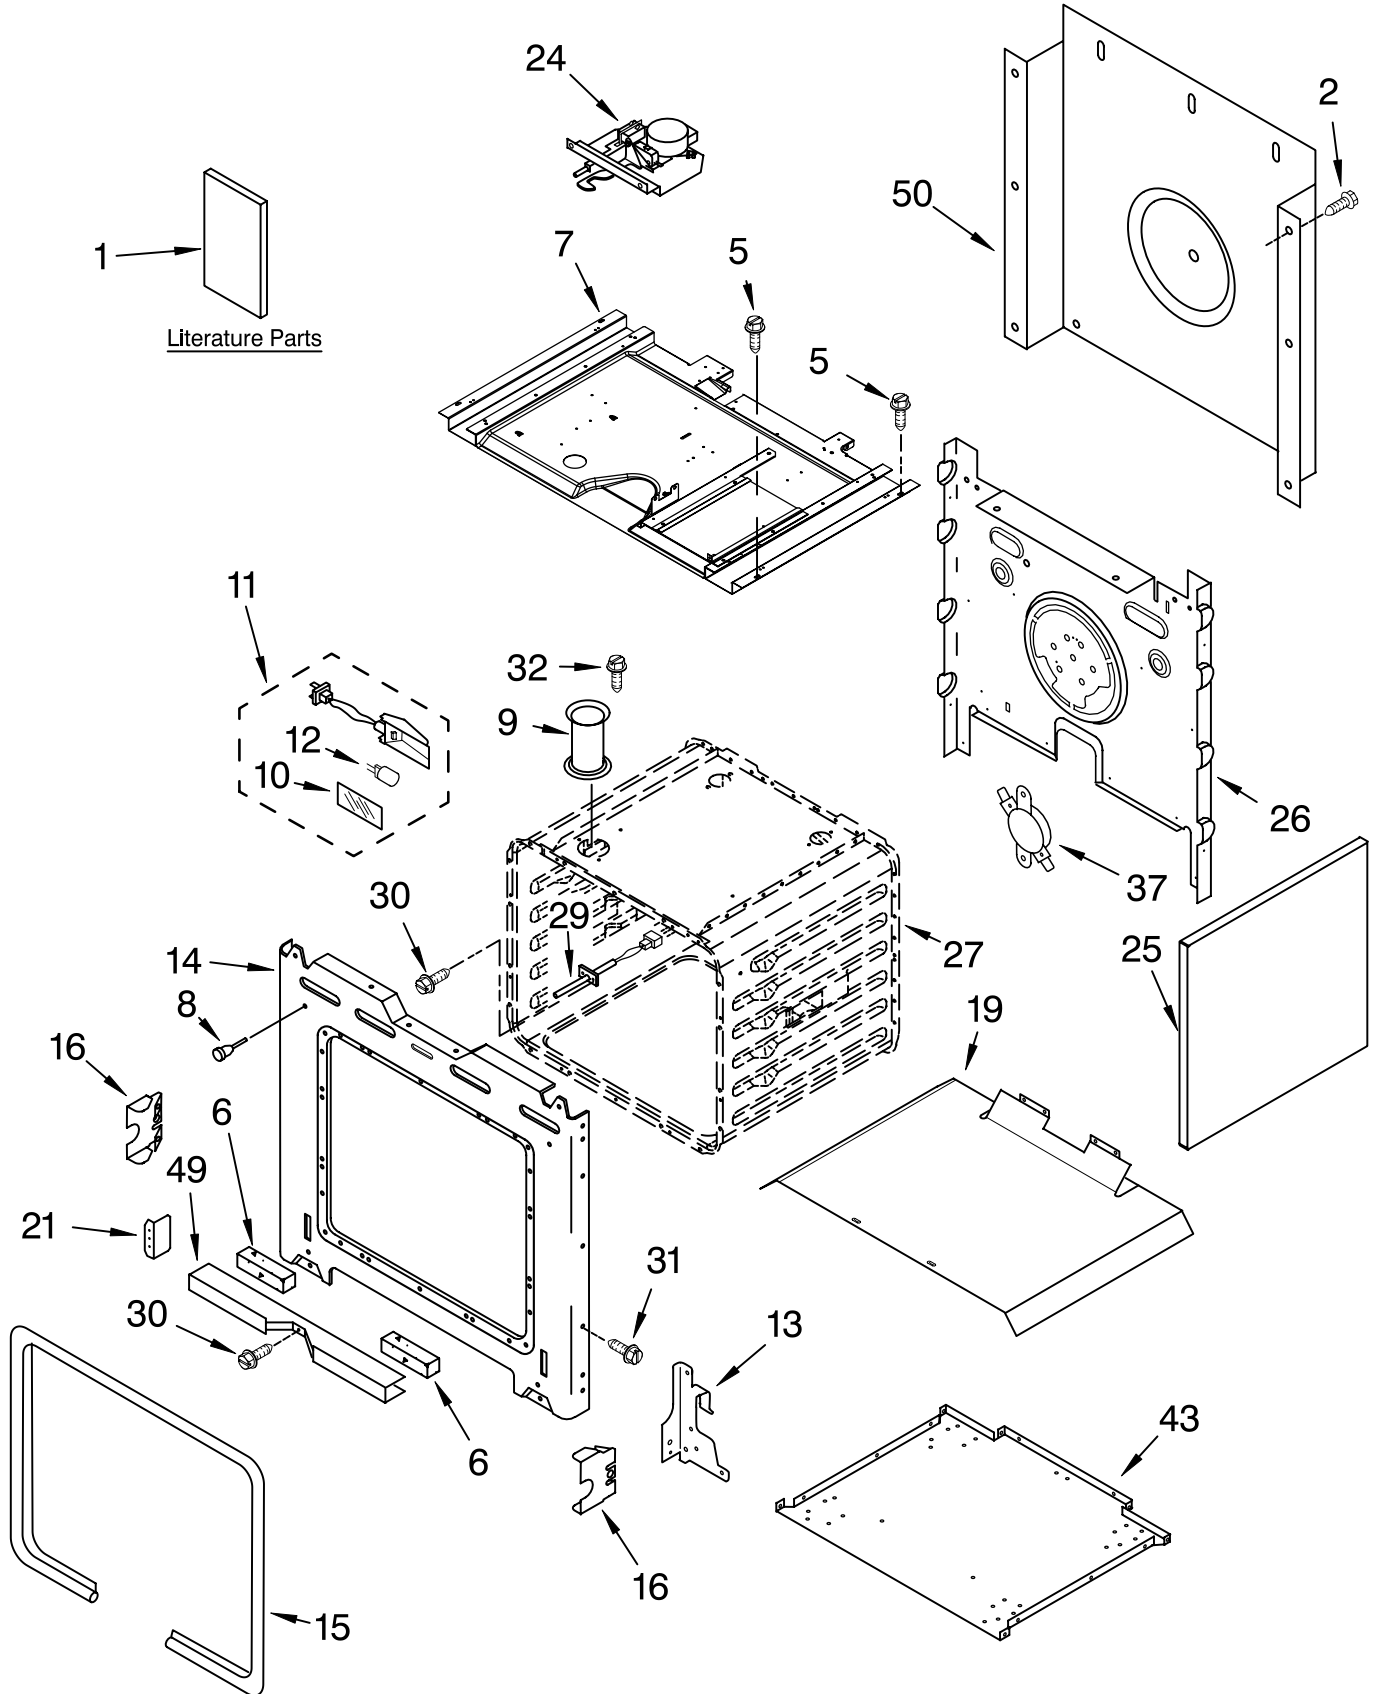

OVEN PARTS
For Model:KDRP462LSS05
(Stainless Steel)

36" KITCHENAID
FREE STANDING RANGE
DUAL FUEL W/GRILLE

FOR ORDERING INFORMATION REFER TO PARTS PRICE LIST

OVEN PARTS

For Model:KDRP462LSS05
(Stainless Steel)

Illus.	Part	
No.	No.	DESCRIPTION

NOTE: The screws and nuts required to attach a part are listed immediately following that part.

1		Literature Parts
	LIT8301169	Installation Instructions
	LIT4456611	Use & Care Guide
	LIT4456556	Tech Sheet
	LIT8301171	Conversion Instructions
	LIT3191638	Safer Cooking Tips
2	4449809	Screw, 8-18 x 3/8
5	4449746	Screw
6	4452260	Spacer, Foam
7	8301469	Top, Chassis
8	4448520	Bumper, Door
9	4452158	Tube, Vent
10	4452163	Lens, Light
11	4448972	Oven Light Assy
	4449748	Screw
12	4452164	Bulb, Light
13		Hinge Receiver
	4455605	Left Hand
	4455606	Right Hand
14	8300150	Frame, Front
15	8300142	Gasket, Door
16	4452152	Bracket, Mounting
19	8300184	Support, Insulation
21	4455510	Bracket, Support
24	8302156	Latch, Motorized
25	4455641	Side, Chassis
26	8300193	Back, Chassis
27		Liner, Oven (Not serviceable)
29	4455636	Sensor
30	4449154	Screw, 8-32 x .440
31	4449040	Screw, 8-18 x 3/8
32	3196176	Screw, 8-18 x 1/2
37	8300802	Thermostat (TOD) (Temp.) SPST
43	8300965	Base, Chassis
49	4448933	Retainer, Gasket
50	4451747	Cover, Back