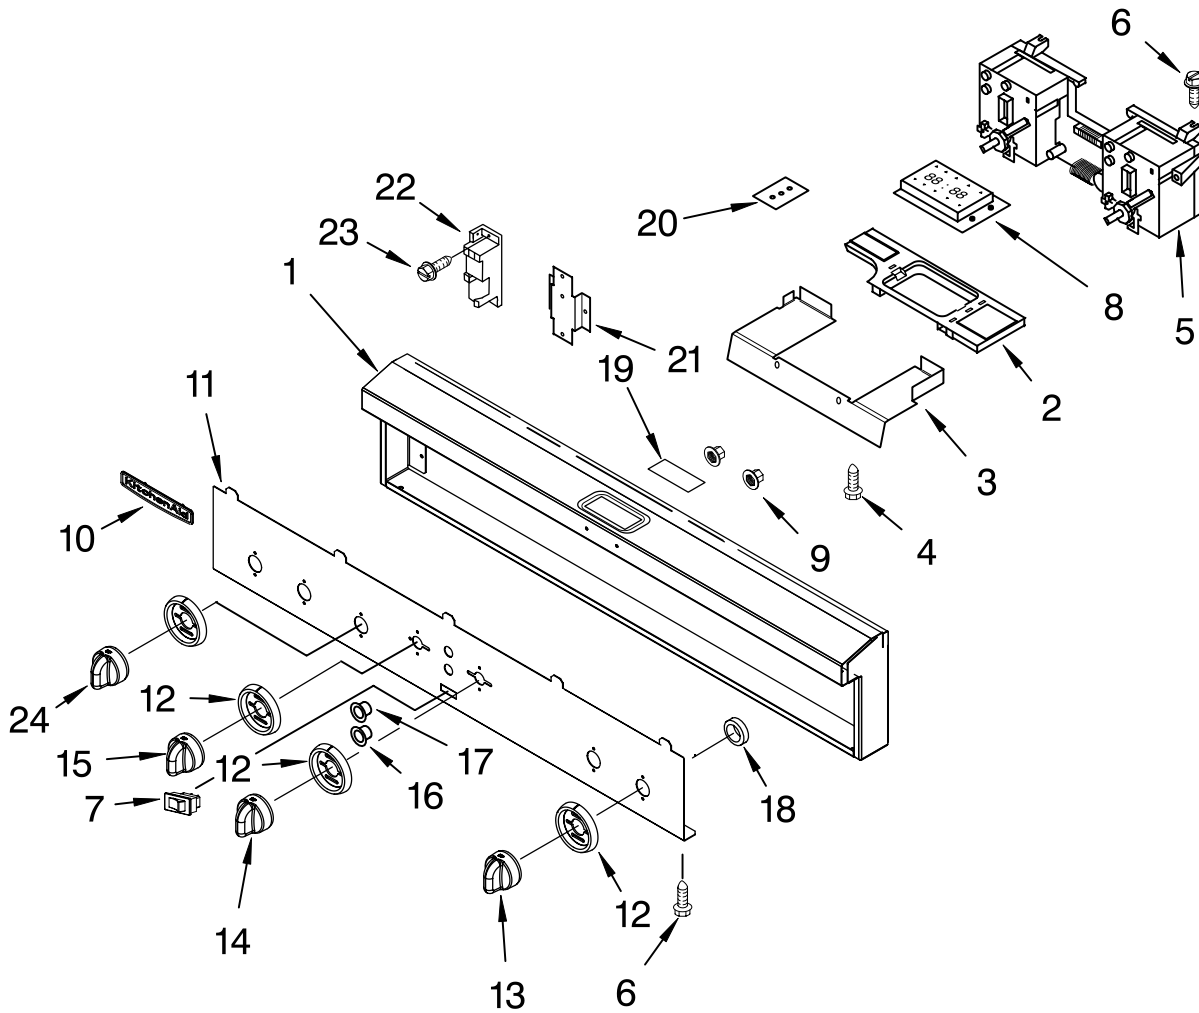

Illus. No.	Part No.	DESCRIPTION
7	8300204	Element, Hidden Bake
9	4451583	Motor, Convection
10	4452226	Blade, Fan
11	4448418	Cover, Fan
12	4452227	Nut

Illus. No.	Part No.	DESCRIPTION
13	4452157	Element, Convection
14	8300799	Tray, Hidden Bake
15	8300800	Cover, Access
16	4449154	Screw, 8-32 x .440
17	4449809	Screw, 8-18 x 3/8

FOR ORDERING INFORMATION REFER TO PARTS PRICE LIST

CONTROL PANEL PARTS

For Model:KDRP462LSS05

(Stainless Steel)

Illus. No.	Part No.	DESCRIPTION
1	8300208	Panel, Control
2	4453000	Bracket, Display
3	8300805	Bracket, Display Mounting
4	3196537	Screw, 8-18 x 3/8
5	8300203	Control, Zodiac
6	3196184	Screw, 6-19 x 1
7	4452842	Switch, Rocker
8	4452999	Module, Display