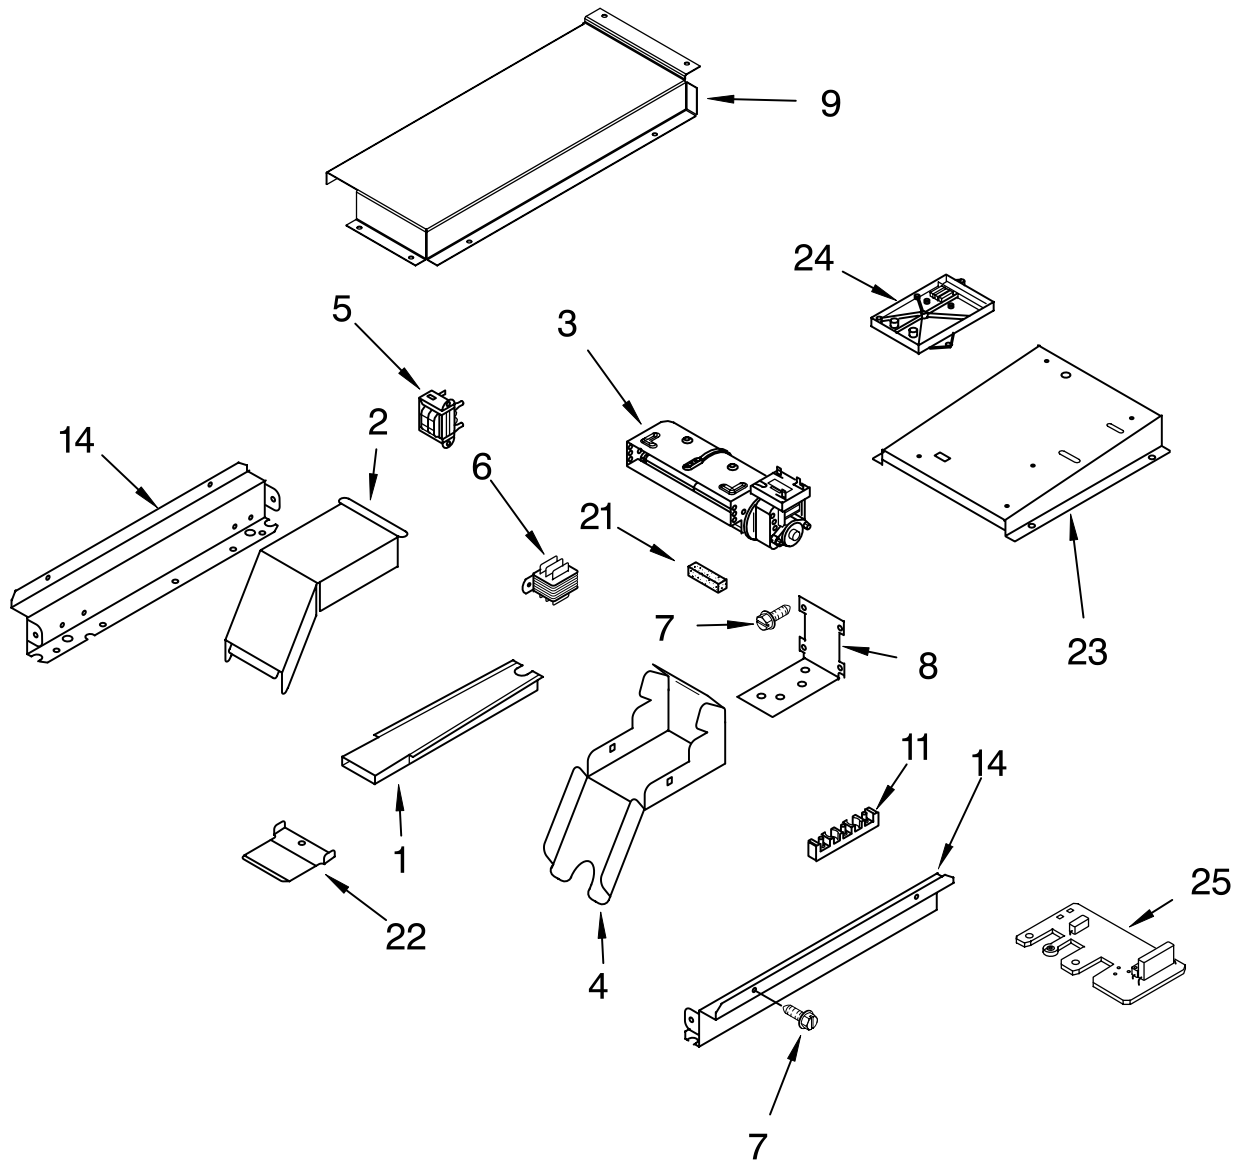

TOP VENTING PARTS

For Model:KDRP462LSS05

(Stainless Steel)

Illus. No.	Part No.	DESCRIPTION
1	4451759	Vent, Exhaust
2	4455178	Elbow, Vent-Top
3	8300223	Blower 60MM
	4449809	Screw (4)
	3400015	Screw (1)
4	4455177	Elbow, Vent-Bottom
5	6610122	Transformer, Light

Illus. No.	Part No.	DESCRIPTION
6	8300642	Transformer, Control
7	4449809	Screw, 8-18 x 3/8
8	4455352	Bracket, Blower
9	8301632	Box, Blower
11	4449868	Block, Terminal
14	4452442	Side, Control Top

Illus. No.	Part No.	DESCRIPTION
21	4451758	Seal, Foam
22	4452489	Deflector, Vent Box
23	8301489	Bracket, Control Mounting
24	8300795	Control, Zodiac
25	4451985	Suppressor
	3400080	Screw (4)

FOR ORDERING INFORMATION REFER TO PARTS PRICE LIST