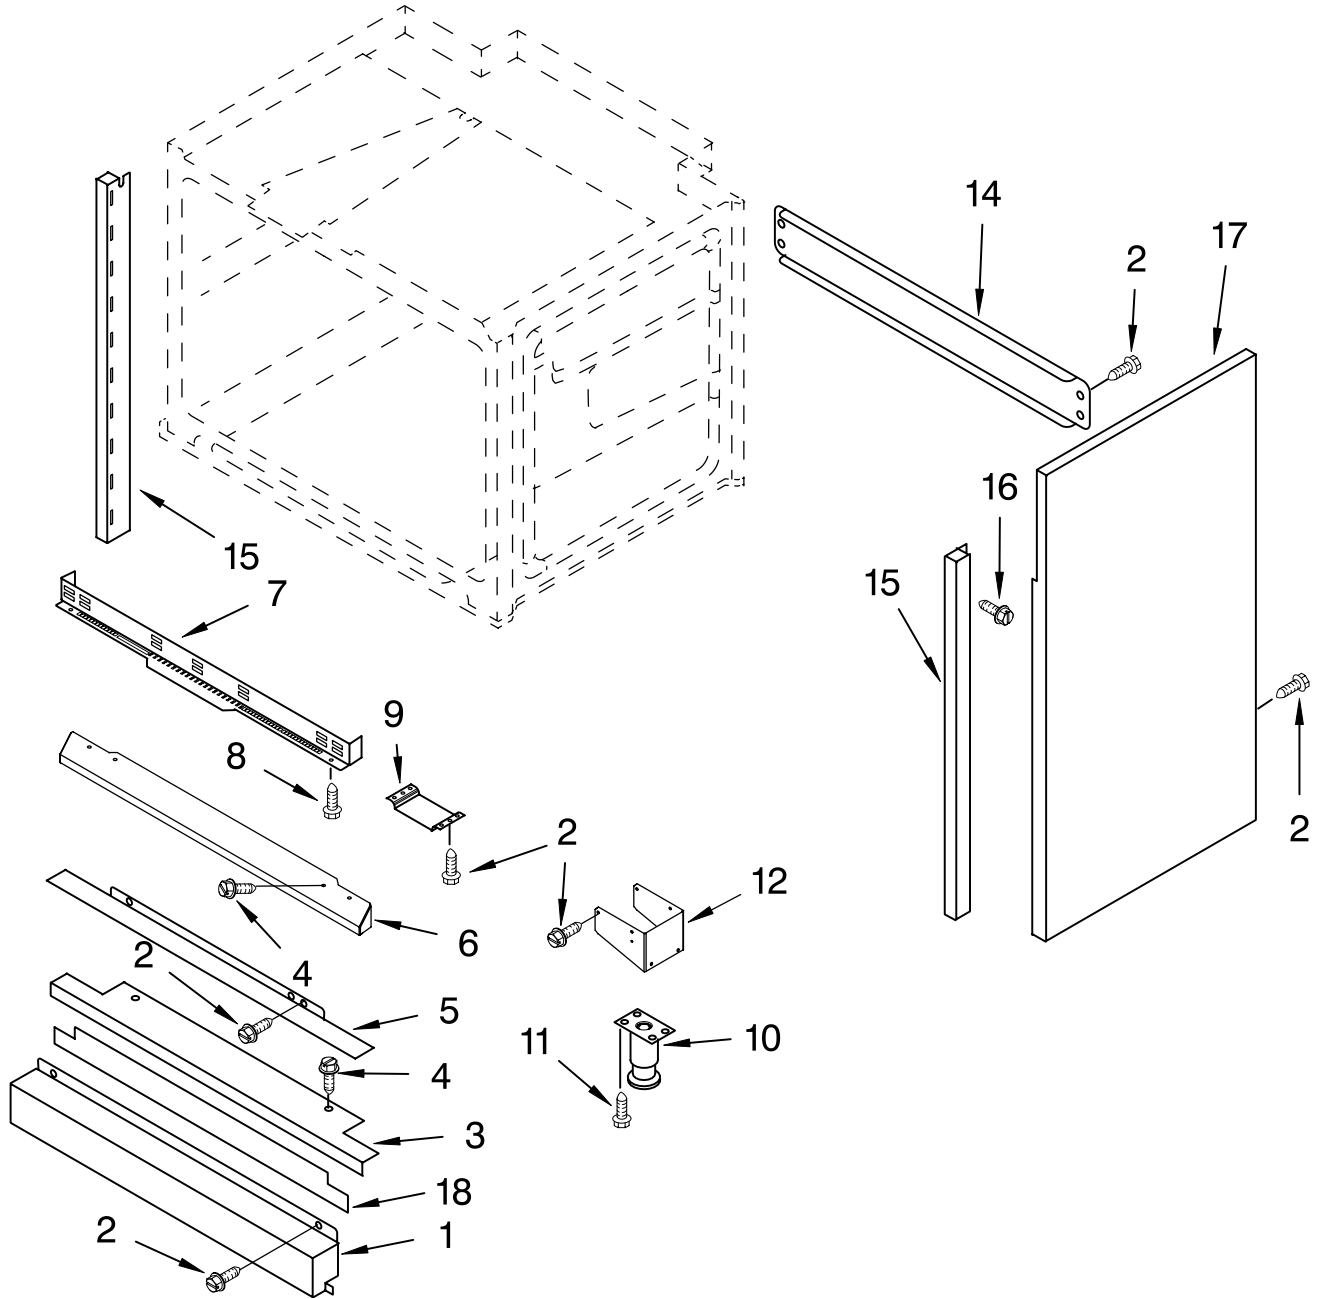

CHASSIS PARTS

For Model:KDRP462LSS05

(Stainless Steel)

Illus. No.	Part No.	DESCRIPTION
1	4452803	Vent, Bottom Lower
2	4449809	Screw, 8-18 x 3/8
3	8301087	Backer, Trim Lower
4	3400837	Screw, 8-18 x 3/8
5	8301225	Deflector, Center
6	8300978	Vent, Bottom Upper
7	4455983	Vent, Center
	4453327	Gasket
	3400805	Screw (4)

Illus. No.	Part No.	DESCRIPTION
8	3196537	Screw, 8-18 x 3/8
9	4455604	Bracket, Mounting Regulator
10	4452430	Foot Assembly
11	3400518	Screw, 5/16-12 x 5/8
12	4455644	Gusset
14	4452434	Brace, Rear

Illus. No.	Part No.	DESCRIPTION
15		Trim, Front
	4452804	Right Side
	4453205	Left Side
16	3196537	Screw, 8-18 x 3/8
17		Side Chassis
	4452418	Right Side
	4452419	Left Side
18	8300154	Insulation

FOR ORDERING INFORMATION REFER TO PARTS PRICE LIST