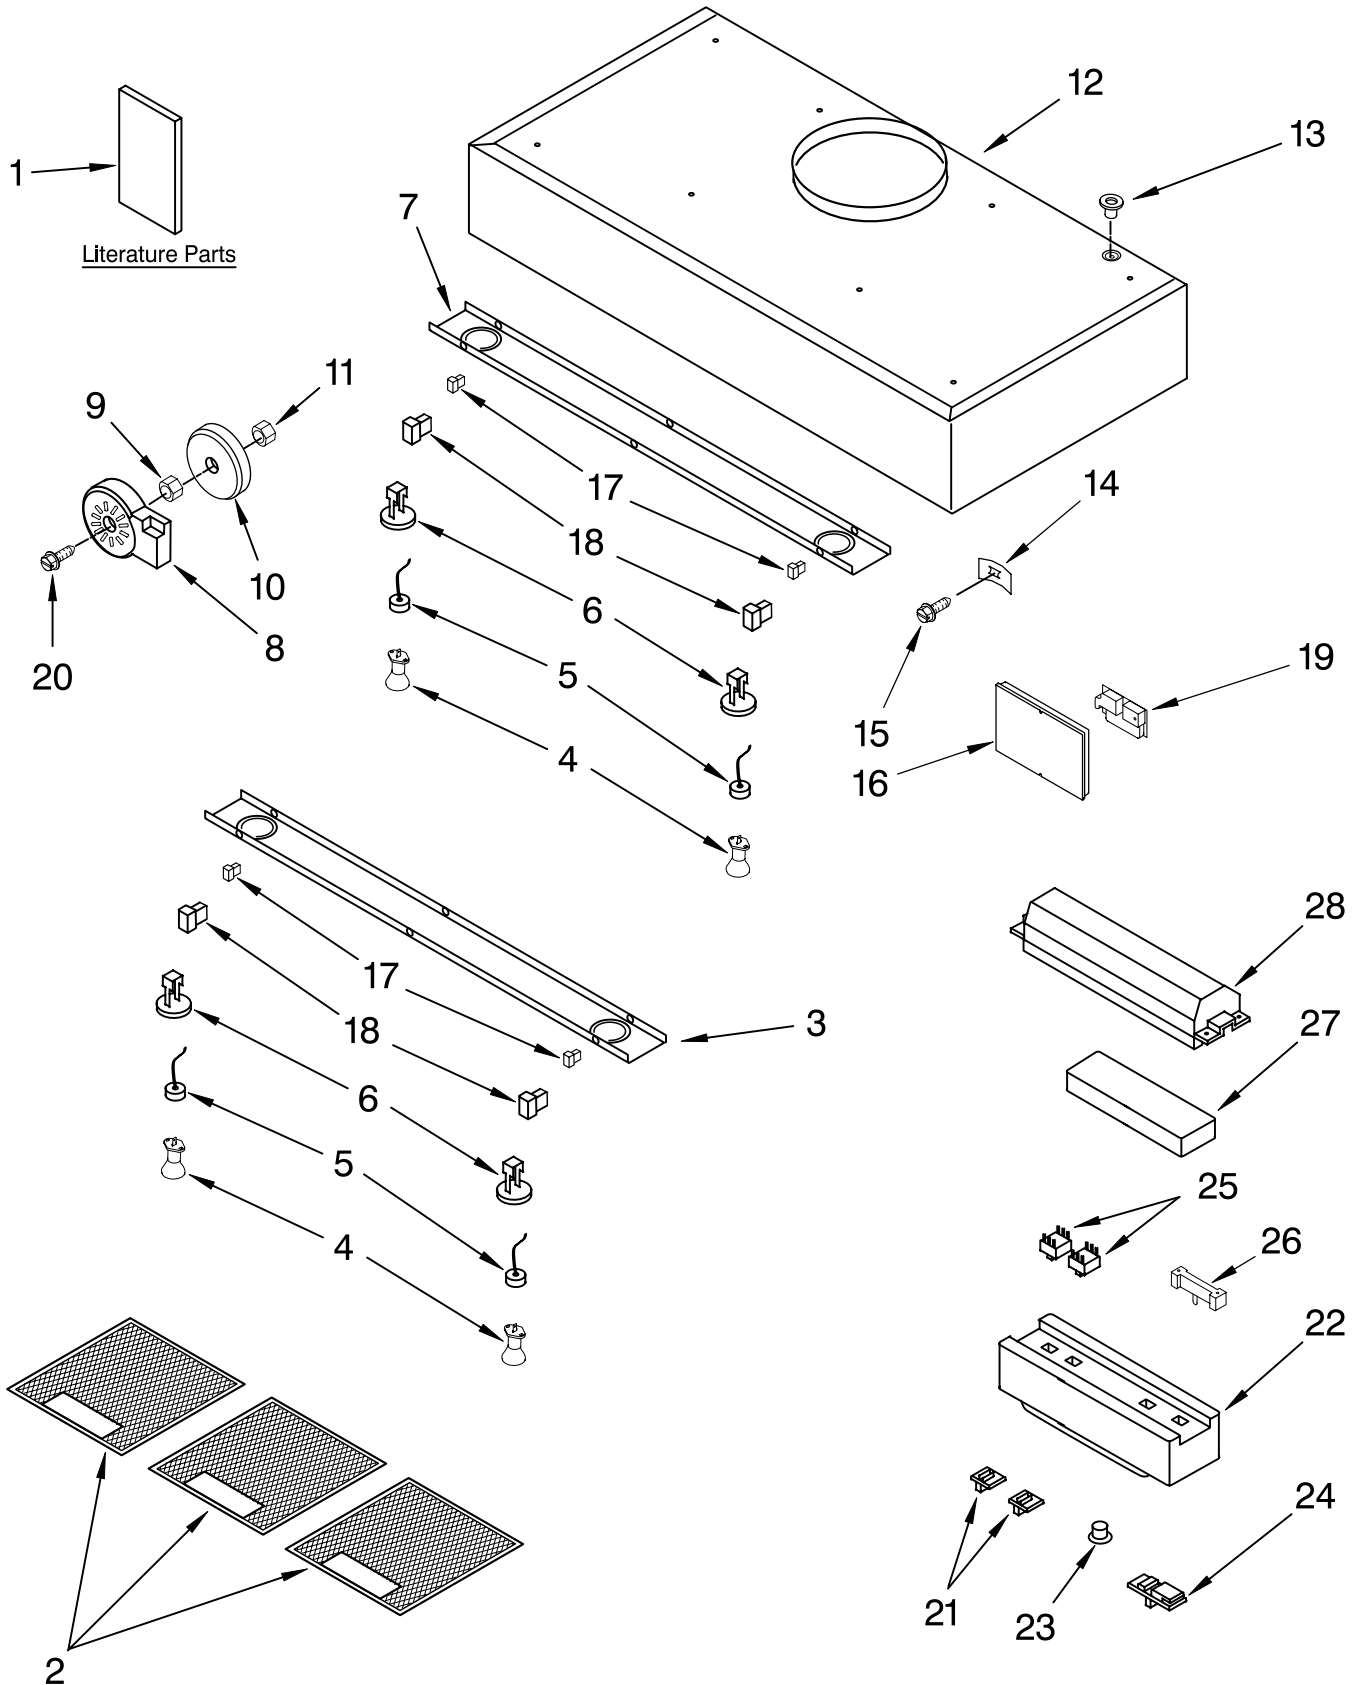

For Model: KHLU162MSS0
(Stainless)

FOR ORDERING INFORMATION REFER TO PARTS PRICE LIST

HOOD PARTS

For Model: KHLU162MSS0
(Stainless)

Illus.	Part	
No.	No.	DESCRIPTION
1		Literature Parts
	LIT8285495	Instructions, Installation / Use & Care Guide
	LIT8190549	Wiring Diagram
2	8190541	Filter, Grease
3	8190550	Support, Light
4	8189593	Bulb, Halogen (4)
5	8190542	Holder, Bulb (4)
6	8189598	Support, Bulb (4)
7	8190551	Support, Light
8	8190545	Blower
9	8190411	Nut
10	8189856	Transformer
11	8190414	Nut
12	8190552	Hoodliner
13	4360147	Relief, Strain
14	4360146	Nut
15	4360006	Screw
16	4360303	Cover, Dist Box
17	4360161	Connector, Male
18	4360162	Connector, Female
19	4360252	Control, Motor
20	8190403	Screw
21	8189618	Button, On/Off
22	8190547	Box, Control
23	4360028	Lens, Light
24	8189620	Button, Mtr Speed
25	8189621	Switch, On/Off
26	8190548	Switch, Mtr Speed
27	8189623	Support
28	8189624	Cover, Switch