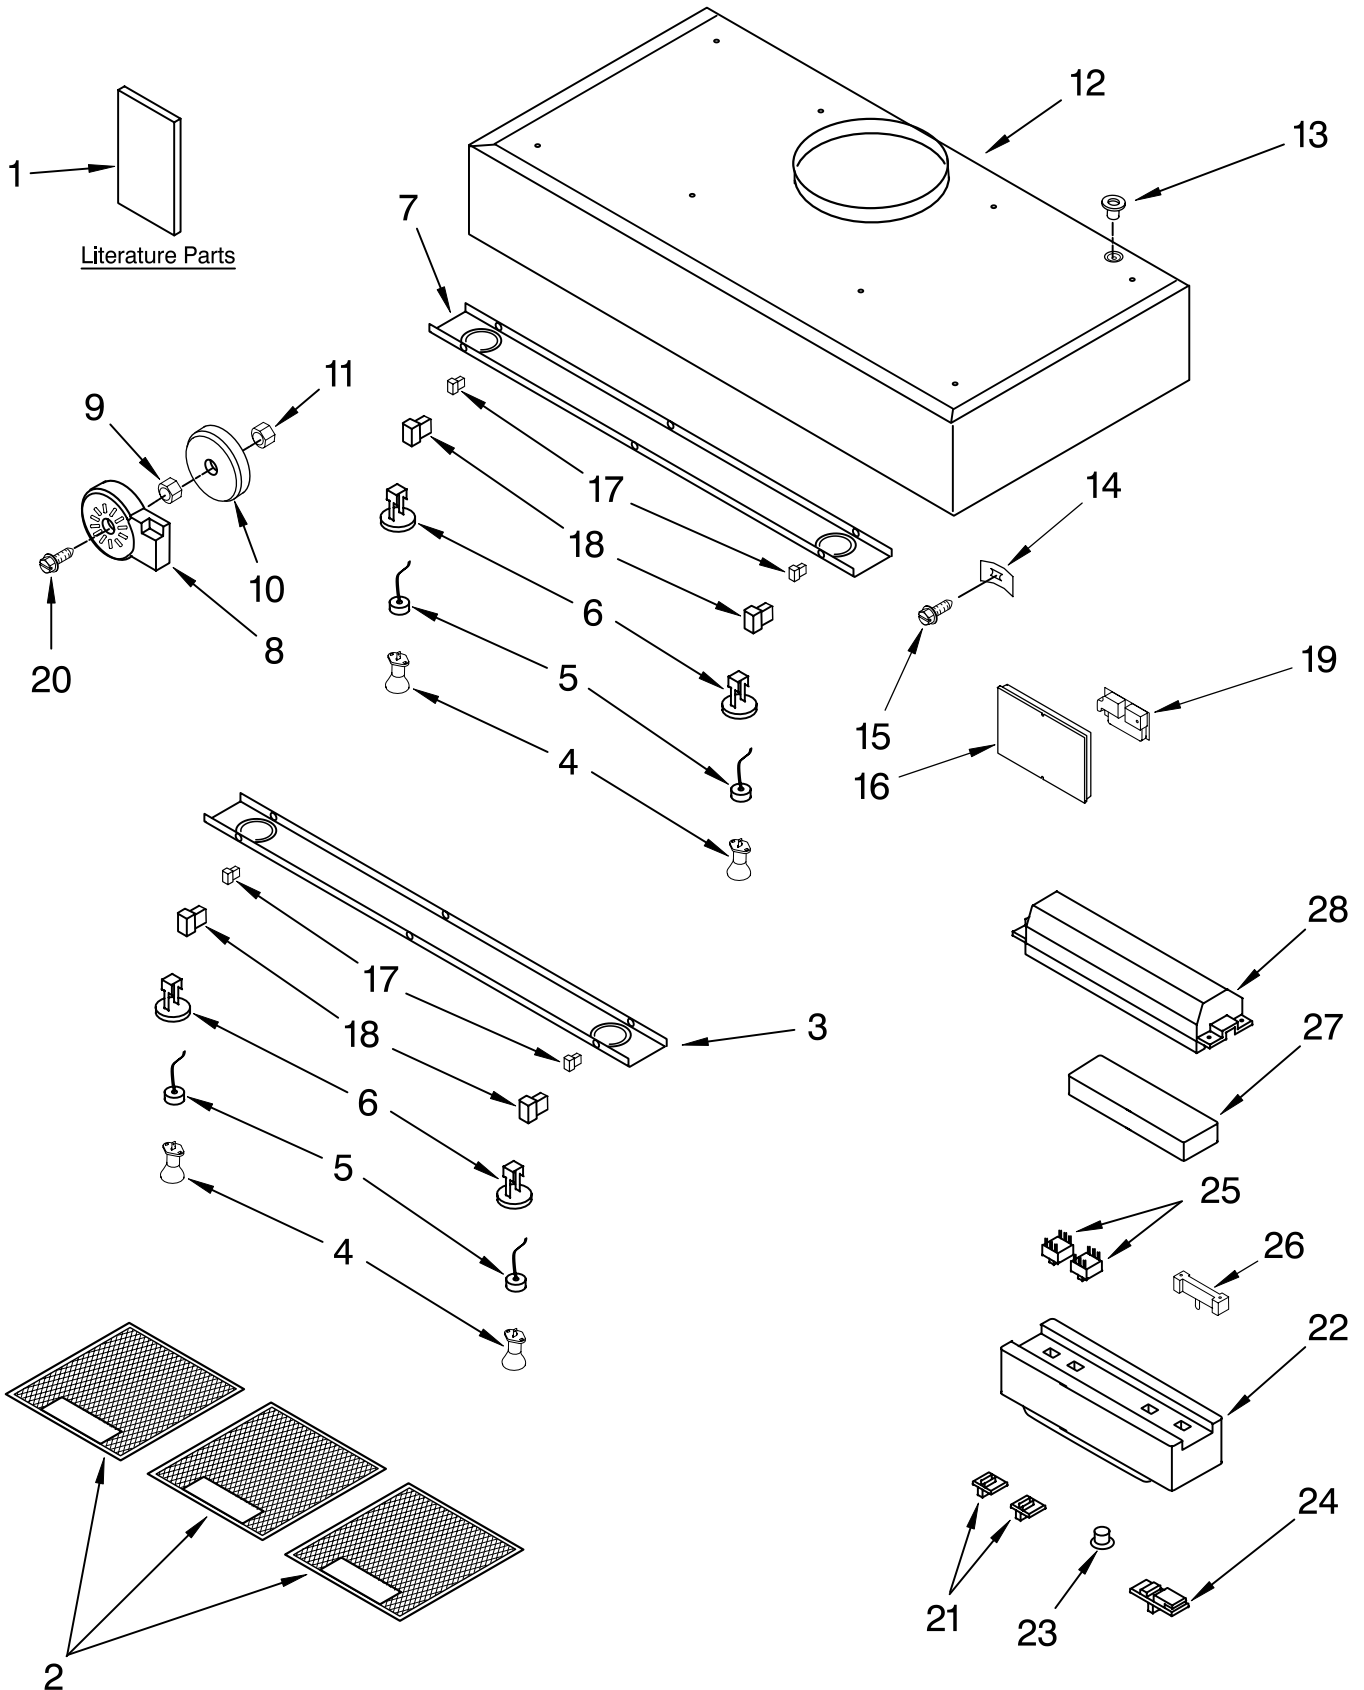

HOOD & VENTILATION PARTS

48" HOOD LINER

For Model: KHLU182MSS0

(Stainless)

KitchenAid®

FOR ORDERING INFORMATION REFER TO PARTS PRICE LIST

HOOD & VENTILATION PARTS

For Model: KHLU182MSS0

(Stainless)

Illus. No.	Part No.	DESCRIPTION
1		Literature Parts
	LIT 8285495	Instructions, Installation/ Use & Care Guide
	LIT 8190540	Wiring Diagram
2	8190541	Filter, Grease
3	8190543	Support, Light
4	8189593	Bulb, Halogen (6)
5	8190542	Holder, Bulb (6)
6	8189598	Support, Bulb (6)
7	8190544	Support, Light
8	8190545	Blower
9	8190411	Nut
10	8189602	Transformer
11	8190414	Nut
12	8190546	Hoodliner
13	4360147	Relief, Strain
14	4360146	Nut
15	4360006	Screw
16	4360303	Cover, Dist Box
17	4360161	Connector, Male
18	4360162	Connector, Female
19	4360252	Control, Motor
20	8190403	Screw
21	8189618	Button, On/Off
22	8190547	Box, Control
23	4360028	Lens, Light
24	8189620	Button, Mtr Speed
25	8189621	Switch, On/Off
26	8190548	Switch, Mtr Speed
27	8189623	Support
28	8189624	Cover, Switch