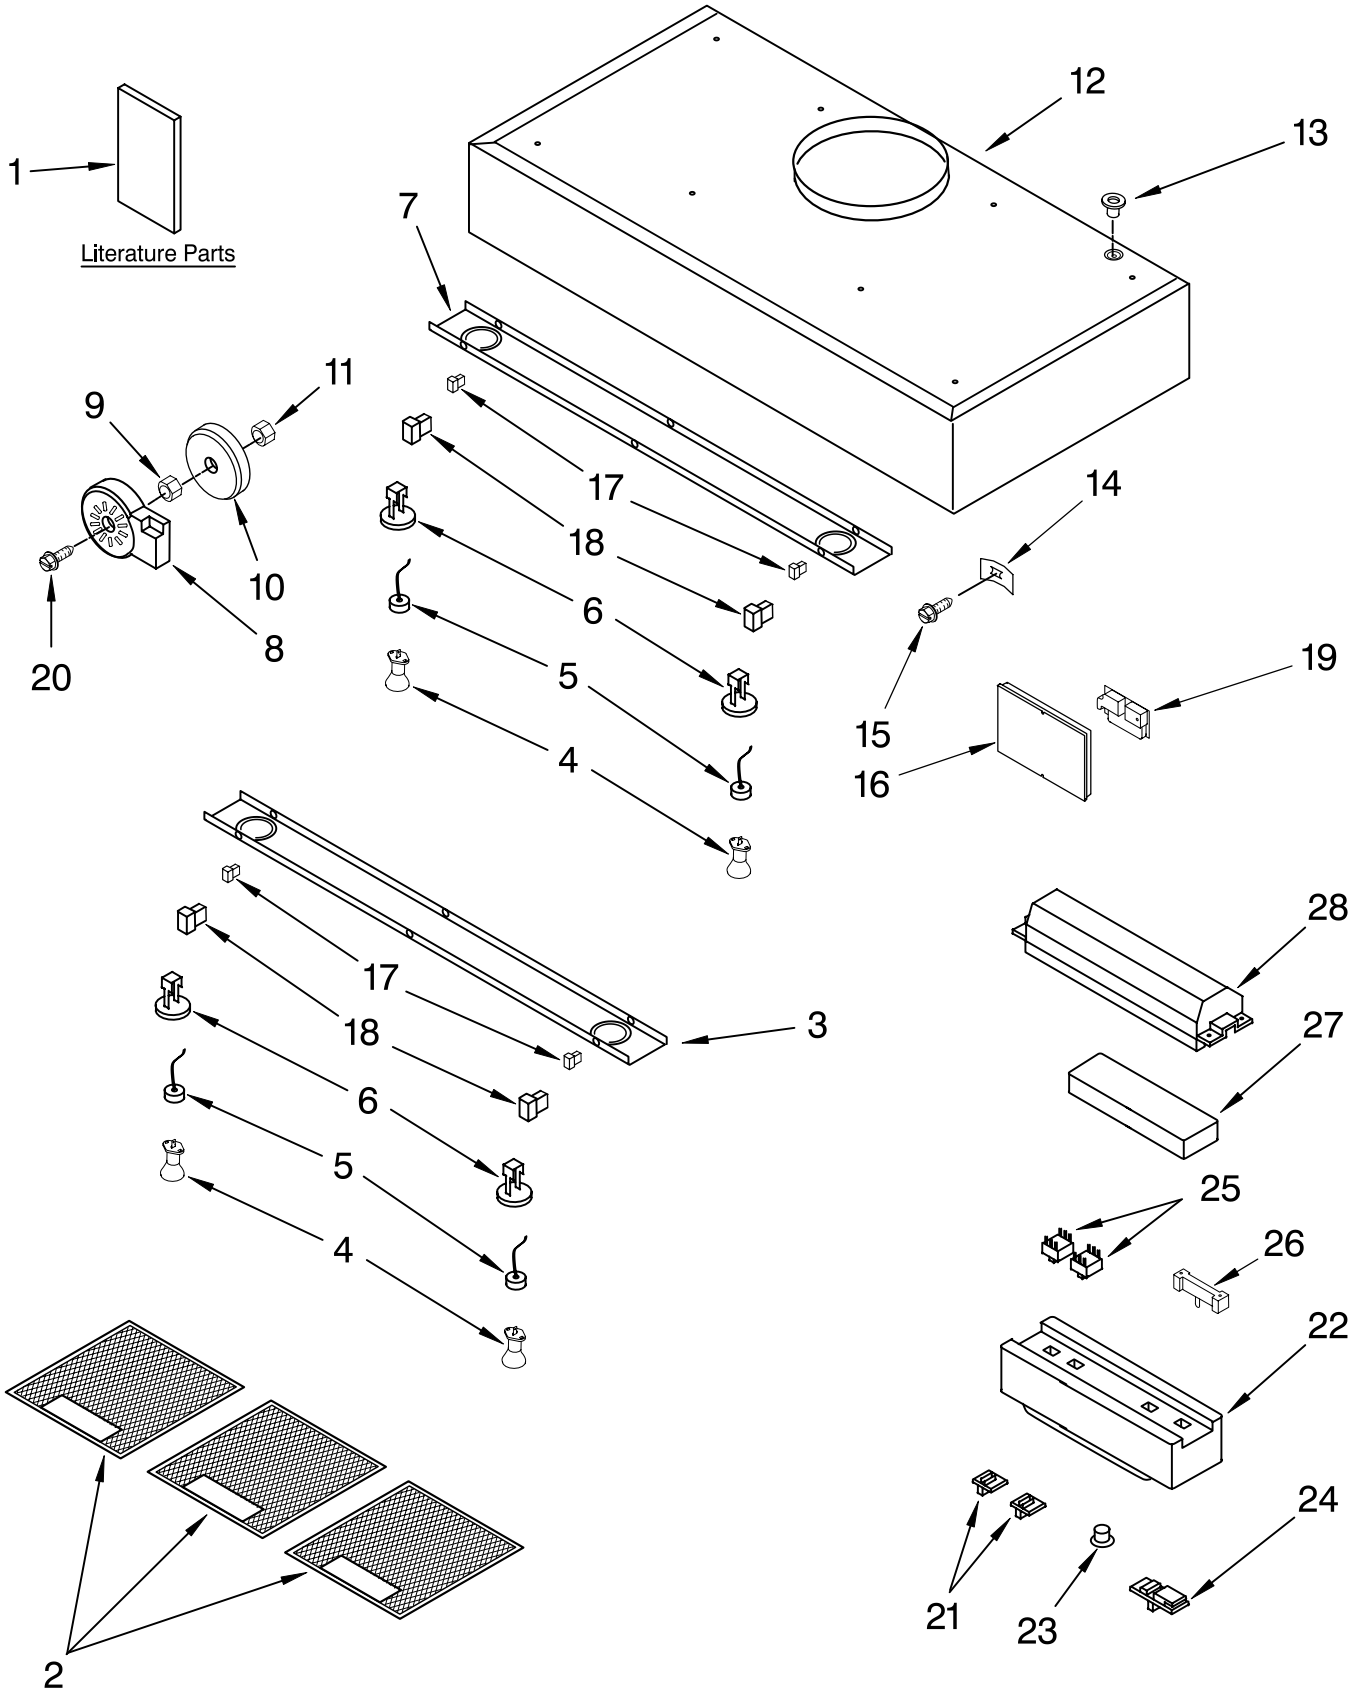

HOOD & VENTILATION PARTS

48" HOOD LINER

KitchenAid®

For Model: KHLU182MSS1
(Stainless)

FOR ORDERING INFORMATION REFER TO PARTS PRICE LIST

HOOD & VENTILATION PARTS

For Model:KHLU182MSS1
(Stainless)

Illus.	Part	
No.	No.	DESCRIPTION
1		Literature Parts
	9763389	Instructions, Installation/ Use & Care Guide
	8190540	Wiring Diagram
2	8190541	Filter, Grease
3	8190543	Support, Light
4	8189593	Bulb, Halogen (6)
5	8190542	Holder, Bulb (6)
6	8189598	Support, Bulb (6)
7	8190544	Support, Light
8	8190545	Blower
9	8190411	Nut
10	8189602	Transformer
11	8190414	Nut
12	8190546	Hoodliner
13	4360147	Relief, Strain
14	4360146	Nut
15	4360006	Screw
16	4360303	Cover, Dist Box
17	4360161	Connector, Male
18	4360162	Connector, Female
19	4360252	Control, Motor
20	8190403	Screw
21	8189618	Button, On/Off
22	8190547	Box, Control
23	4360028	Lens, Light
24	8189620	Button, Mtr Speed
25	8189621	Switch, On/Off
26	8190548	Switch, Mtr Speed
27	8189623	Support
28	8189624	Cover, Switch