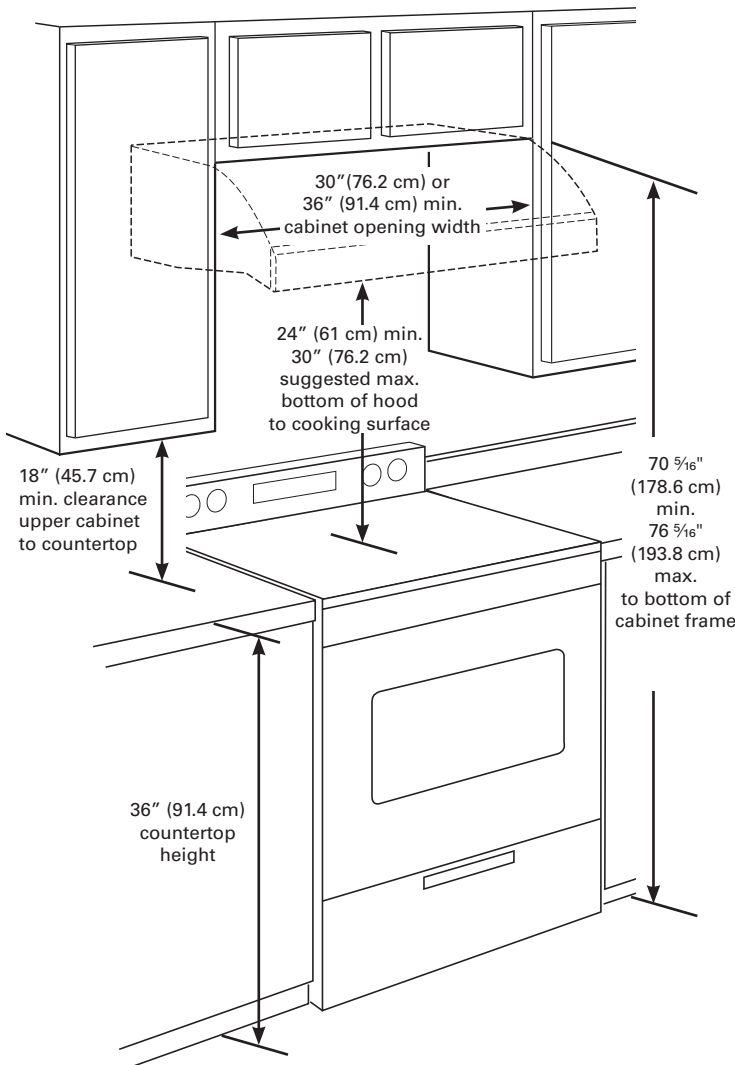

KitchenAid® 30" and 36" Range Hoods

PRODUCT MODEL NUMBERS

KHTU705R KHTU705S
 KHTU765R KHTU765S

Electrical: 120-V, 60-Hz, AC-only, 15 amp. electrical supply. Use copper wire only. A time-delay fuse or circuit breaker and separate circuit is recommended.

INSTALLATION CLEARANCES

OVERALL DIMENSIONS

VENT AND ELECTRICAL OPENINGS AND MOUNTING SCREW LOCATIONS

VENTING REQUIREMENTS

This range hood is factory set for vented installations. Vent system can terminate through either the roof or a wall. The vent system length should not exceed 35 ft (10.7 m)

It is recommended that you use round vent instead of rectangular vent, especially if elbows are required.

For best performance, use no more than three 90° elbows. If more than one elbow is used, make sure that there is a minimum of 24 inches (61 cm) of straight vent between any two elbows. Do not install two elbows together.

Recommended standard 6" (15.2 cm) fittings

1 ft. round= 1 ft. (0.3 m)	90° elbow= 5 ft. (1.5 m)	45° elbow= 2.5 ft. (0.8 m)

Because Whirlpool Corporation policy includes a continuous commitment to improve our products, we reserve the right to change materials and specifications without notice.