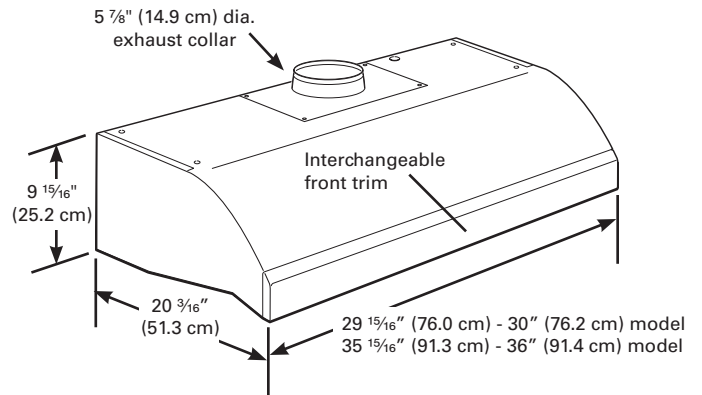

OVERALL DIMENSIONS

VENT AND ELECTRICAL OPENINGS AND MOUNTING SCREW LOCATIONS