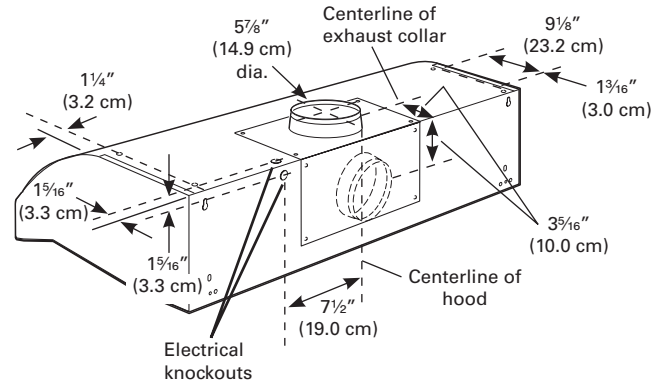

VENTING REQUIREMENTS

This range hood is factory set for vented installations. Vent system can terminate through either the roof or a wall. The vent system length should not exceed 35 ft (10.7 m)

It is recommended that you use round vent instead of rectangular vent, especially if elbows are required.

For best performance, use no more than three 90° elbows. If more than one elbow is used, make sure that there is a minimum of 24 inches (61 cm) of straight vent between any two elbows. Do not install two elbows together.

To calculate the length of system you need, add the equivalent feet (meters) from chart below for each vent piece that will be needed.

Determine the length of the vent system you need

To calculate the length of the vent system you need, add the equivalent feet (meters) from chart below for each vent piece that will be needed.

Recommended standard 6" (15.2 cm) fittings

1 ft. round= 1 ft. (0.3 m)	90° elbow= 5 ft. (1.5 m)	45° elbow= 2.5 ft. (0.8 m)

Because Whirlpool Corporation policy includes a continuous commitment to improve our products, we reserve the right to change materials and specifications without notice.

Dimensions are for planning purposes only. For complete details, see Installation Instructions packed with product. Specifications subject to change without notice.

Ref. 9763384
09-11-06