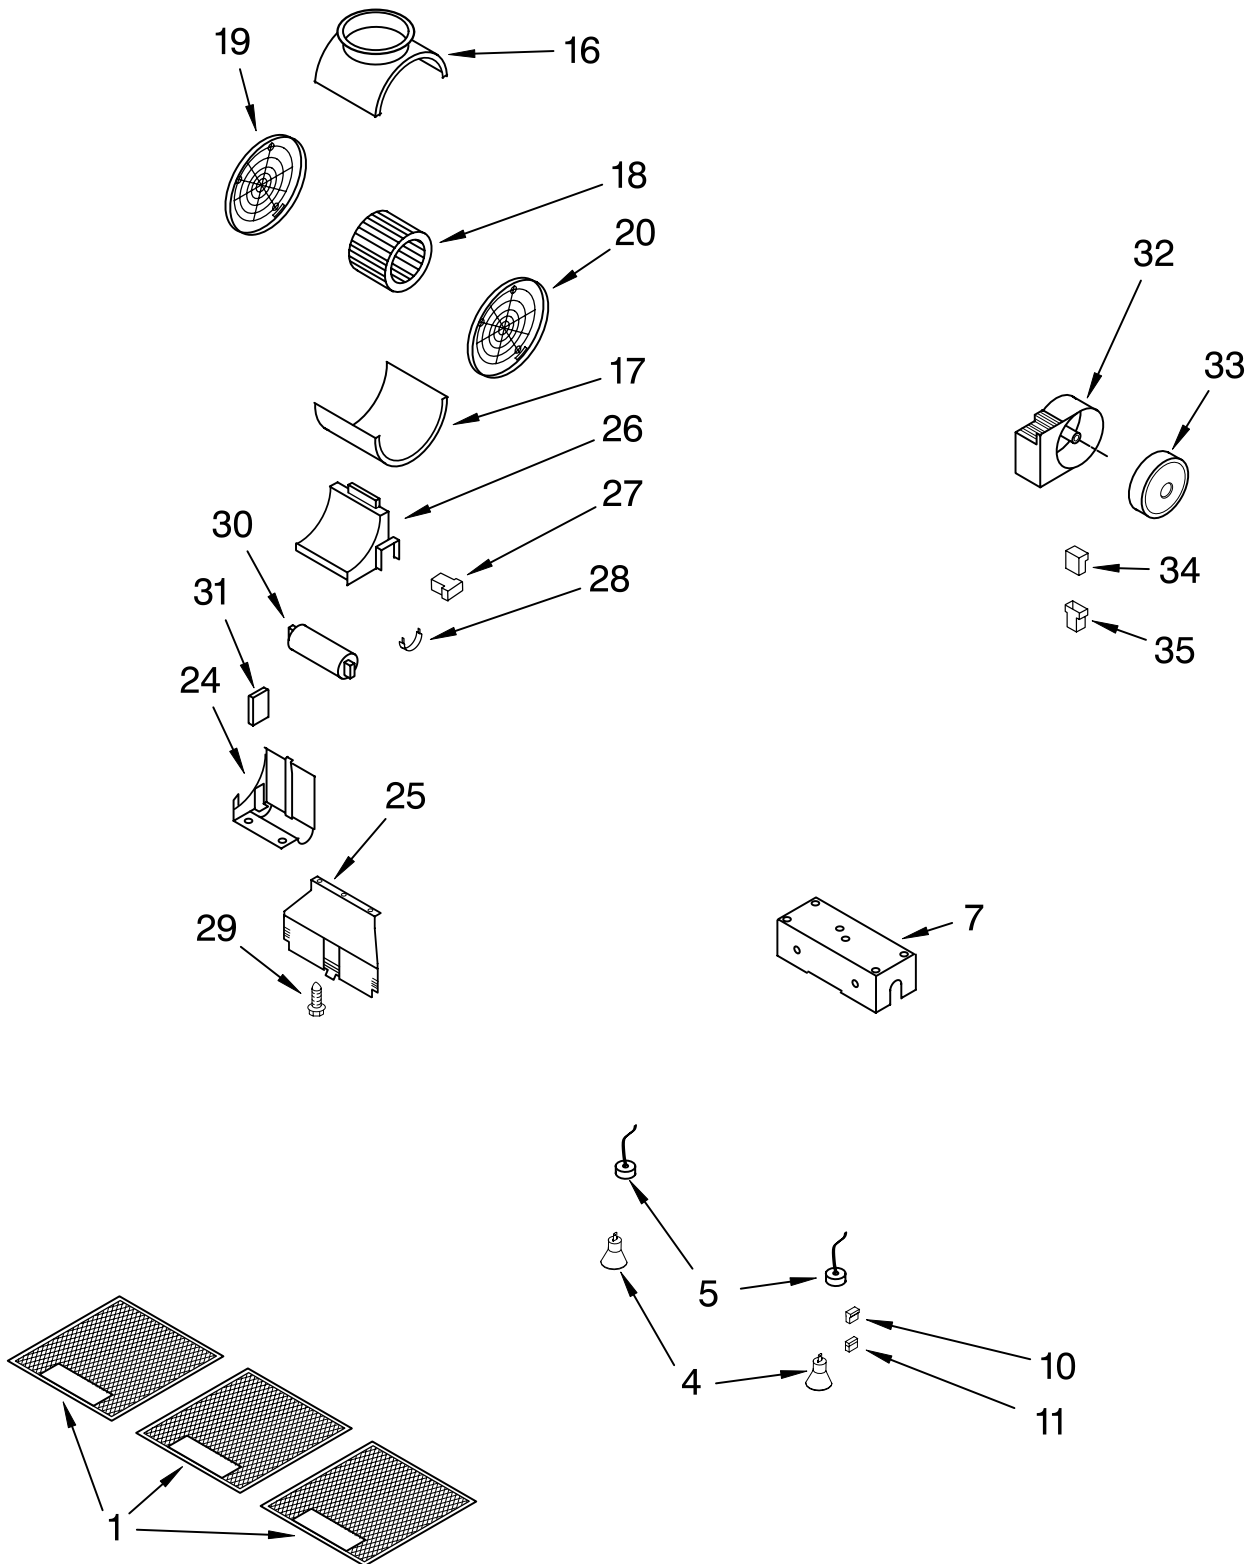

VENTILATION PARTS

For Models: KHTU705RSS1, KHTU765RSS1

(Stainless)

(Stainless)

FOR ORDERING INFORMATION REFER TO PARTS PRICE LIST

VENTILATION PARTS

For Models: KHTU705RSS1, KHTU765RSS1

(Stainless) (Stainless)

Illus.	Part	
No.	No.	DESCRIPTION
1		Filter, Grease
	8191039	30" (2)
	8191043	36" (3)
4	8191031	Bulb, 20W
5	8190542	Holder, Bulb
7	8191032	Cover, Light (2)
10	4360161	Connector, Male
11	4360162	Connector, Female
16	8190389	Housing, Upper
17	8190387	Housing, Lower
18	8190390	Motor, Blower
19	8190388	Support, Motor-SX
20	8190391	Support, Motor-DX
24	8190383	Cover, Wire
25	8191023	Bracket, Mounting
26	8190392	Cover, Wire
27	8190393	Connector
28	8190386	Cover, Wire
29	8190582	Screw (2)
30	8190385	Capacitor
31	8190384	Cover, Box
32	8191022	Support
33	8190410	Transformer
34	8190409	Connector, Female
35	8190408	Connector, Male

OPTIONAL PARTS NOT INCLUDED

	Trim, Front
8212461	30" Biscuit
8212462	30" White
8212463	30" Black
8212464	30" Stainless Pro
8212465	30" Meteorite Pro
8212466	36" Biscuit
8212467	36" White
8212468	36" Black
8212469	36" Stainless Pro
8212470	36" Meteorite Pro

FOR ORDERING INFORMATION REFER TO PARTS PRICE LIST