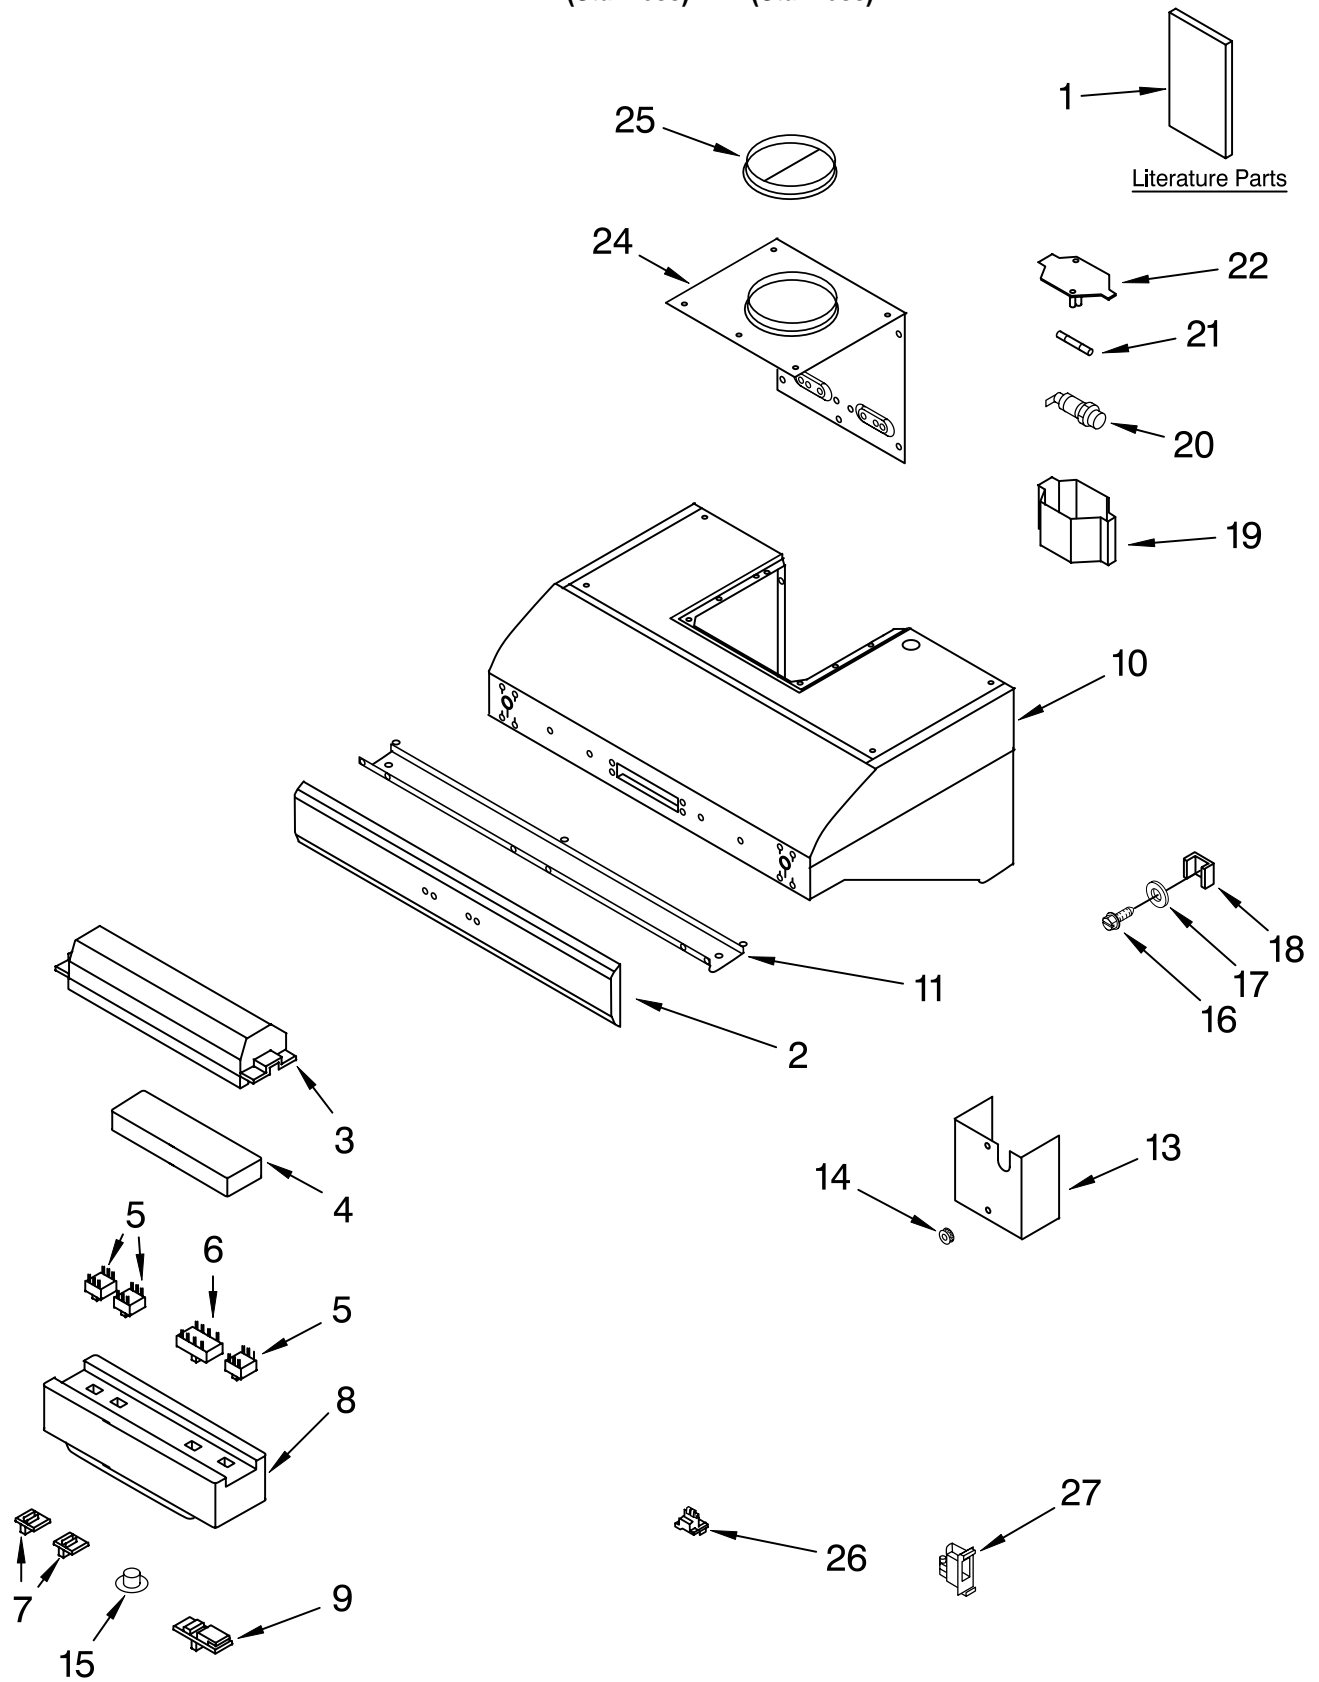

HOOD PARTS

For Models: KHTU705RSS1, KHTU765RSS1
(Stainless) (Stainless)

30" or 36" RANGE HOOD

FOR ORDERING INFORMATION REFER TO PARTS PRICE LIST

HOOD PARTS

For Models: KHTU705RSS1, KHTU765RSS1
(Stainless) (Stainless)

Illus.	Part	DESCRIPTION
No.	No.	
1		Literature Parts
	9763384	Owners Manual
	8191028	Wiring Diagram
2		Trim, Decorative
	8191030	30"
	8191041	36"
3	8189624	Cover, Switch
4	8190566	Support, Switch
5	8189621	Switch, On/Off
6	8189622	Switch, Motor
7	8189618	Button, On/Off
8	8191040	Box, Control
9	8189620	Button, Mtr Speed
10		Casing Assembly (Not Serviced)
11		Support, Filter
	8191038	30"
	8191042	36"
13	8189614	Box, Wiring
14	4360062	Clamp-Stran Relief
15	4360028	Lens, Indicator
16	4360006	Screw (2)
17	4360005	Washer (2)
18	4360146	Nut, Grnd Guide(2)
19	8191033	Cover, Term Board
20	8191034	Block, Fuse
21	8191035	Fuse
22	8191036	Base, Terminal Cov
24	8191037	Cover, Blower
25	8190358	Damper
26	8190381	Connector
27	8191006	Connector, Wire

(Stainless) (Stainless)

Illus.	Part	
No.	No.	DESCRIPTION
1		Filter, Grease
	8191039	30" (2)
	8191043	36" (3)
4	8191031	Bulb, 20W
5	8190542	Holder, Bulb
7	8191032	Cover, Light (2)
10	4360161	Connector, Male
11	4360162	Connector, Female
16	8190389	Housing, Upper
17	8190387	Housing, Lower
18	8190390	Motor, Blower
19	8190388	Support, Motor-SX
20	8190391	Support, Motor-DX
24	8190383	Cover, Wire
25	8191023	Bracket, Mounting
26	8190392	Cover, Wire
27	8190393	Connector
28	8190386	Cover, Wire
29	8190582	Screw (2)
30	8190385	Capacitor
31	8190384	Cover, Box
32	8191022	Support
33	8190410	Transformer
34	8190409	Connector, Female
35	8190408	Connector, Male