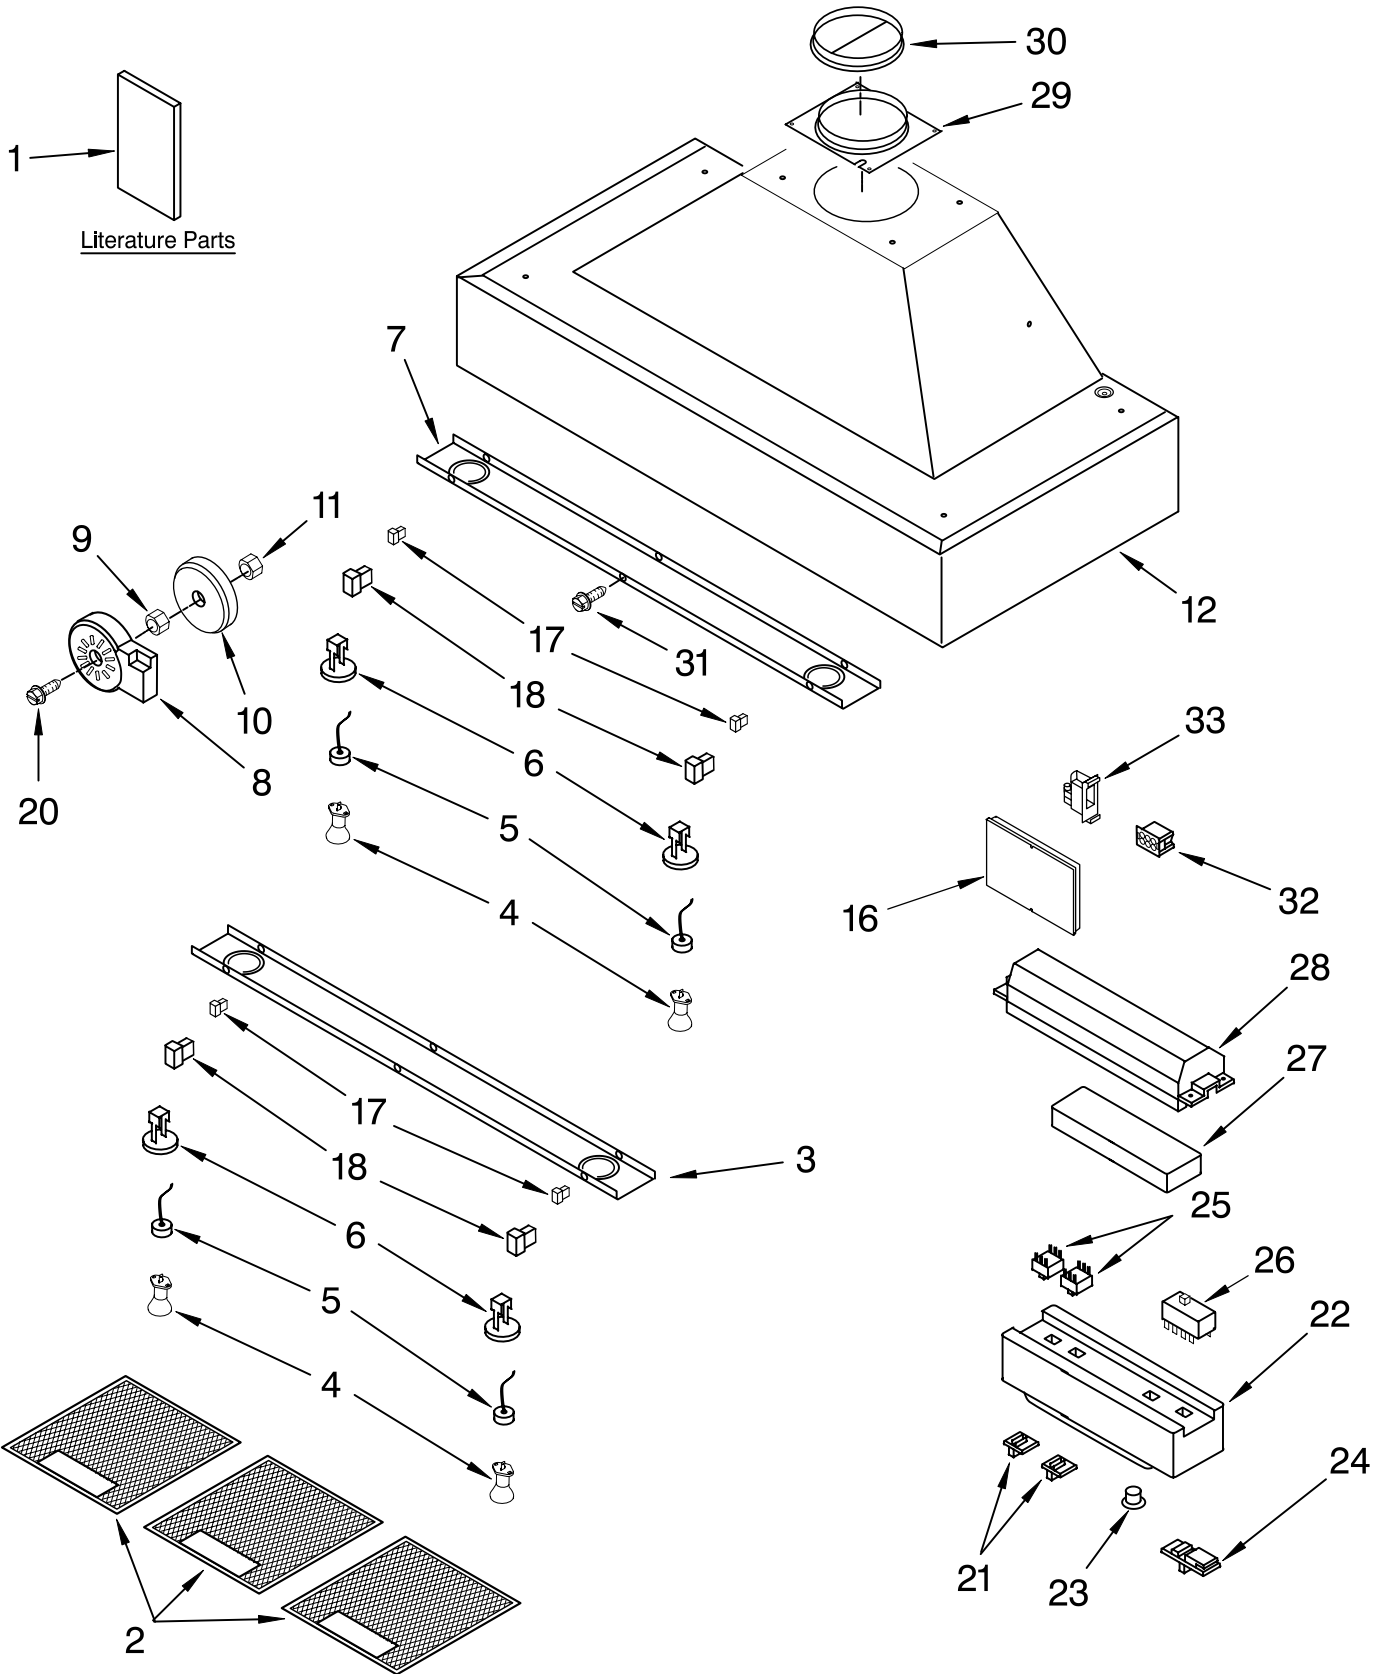

For Model: KHVU761RSS1

(Stainless)

FOR ORDERING INFORMATION REFER TO PARTS PRICE LIST

HOOD PARTS

For Model: KHVU761RSS1

(Stainless)

Illus.	Part	
No.	No.	DESCRIPTION
1		Literature Parts
	9763388	Instructions, Installation / Use & Care Guide
	8191044	Wiring Diagram
2	8190541	Filter, Grease
3	8190550	Support, Light
4	8189593	Bulb, Halogen (4)
5	8190542	Holder, Bulb (4)
6	8189598	Support, Bulb (4)
7	8190551	Support, Light
8	8190545	Blower
9	8190411	Nut
10	8189856	Transformer
11	8190414	Nut
12		Hoodliner (Not Serviced)
16	4360303	Cover, Dist Box
17	4360161	Connector, Male
18	4360162	Connector, Female
20	8190403	Screw
21	8189618	Button, On/Off
22	8191040	Box, Control
23	4360028	Lens, Light
24	8189620	Button, Mtr Speed
25	8189621	Switch, On/Off
26	8189622	Switch, Mtr Speed
27	8190566	Support
28	8189624	Cover, Switch
29	8190405	Extension, Flange
30	8190358	Damper, Hood
31	4360048	Pin, Hinge (6)
32	8190381	Connector, Male
33	8191006	Connector, Female

FOR ORDERING INFORMATION REFER TO PARTS PRICE LIST

VENTILATION PARTS

For Model: KHVU761RSS1

(Stainless)

Illus. No.	Part No.	DESCRIPTION
1	8190389	Housing, Upper
2	8190388	Support, Motor-SX
3	8190390	Motor, Blower
4	8190391	Support, Motor-DX
5	8190387	Housing, Lower
6	8190392	Cover, Wire
7	8190393	Connector
8	8190386	Cover, Wire
9	8190385	Capacitor
10	8190384	Cover, Box
11	8190383	Cover, Wire
12	8190398	Bracket, Mounting
13	8190582	Screw (2)