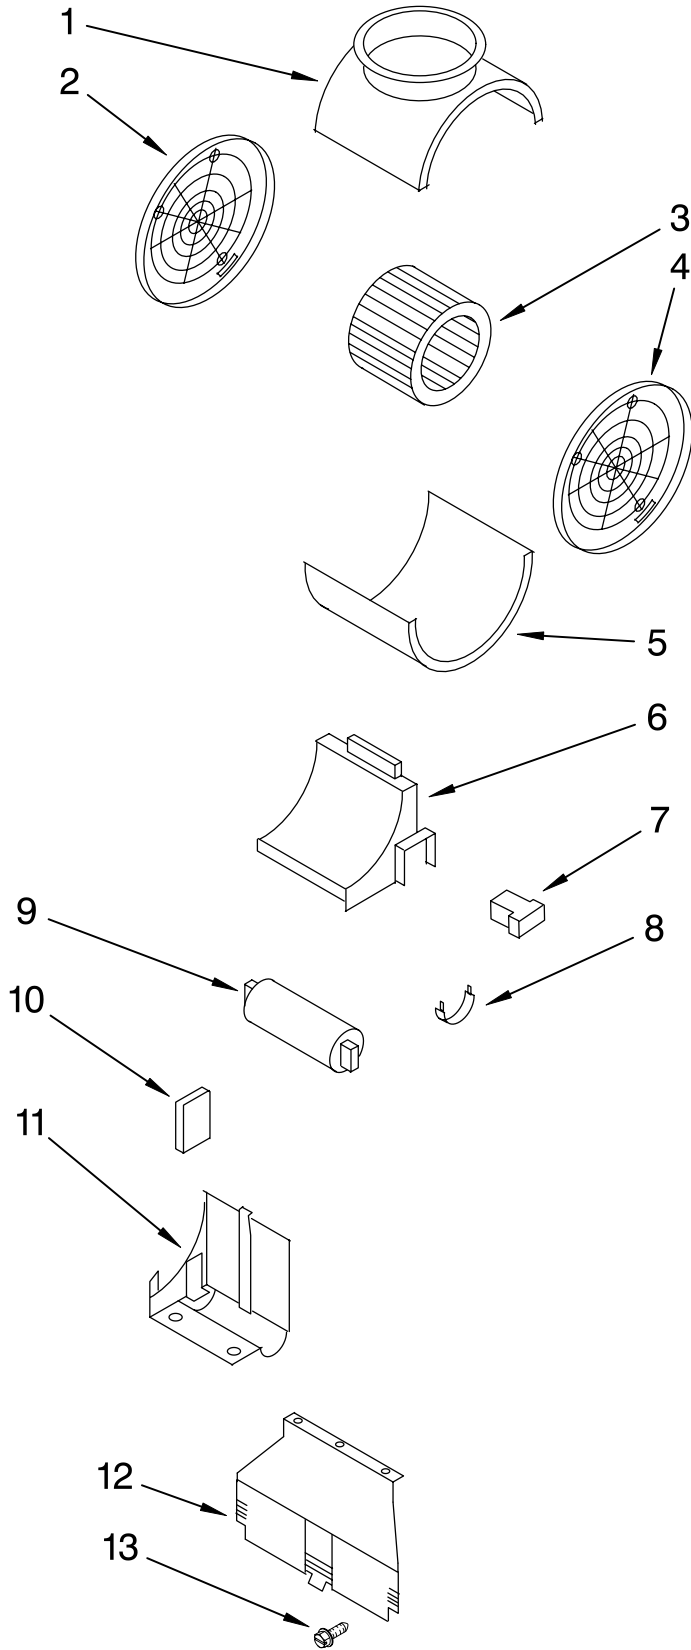

For Model: KHVU761RSS1

(Stainless)

FOR ORDERING INFORMATION REFER TO PARTS PRICE LIST

HOOD PARTS

For Model: KHVU761RSS1

(Stainless)

Illus.	Part	
No.	No.	DESCRIPTION
1		Literature Parts
	9763388	Instructions, Installation / Use & Care Guide
	8191044	Wiring Diagram
2	8190541	Filter, Grease
3	8190550	Support, Light
4	8189593	Bulb, Halogen (4)
5	8190542	Holder, Bulb (4)
6	8189598	Support, Bulb (4)
7	8190551	Support, Light
8	8190545	Blower
9	8190411	Nut
10	8189856	Transformer
11	8190414	Nut
12		Hoodliner (Not Serviced)
16	4360303	Cover, Dist Box
17	4360161	Connector, Male
18	4360162	Connector, Female
20	8190403	Screw
21	8189618	Button, On/Off
22	8191040	Box, Control
23	4360028	Lens, Light
24	8189620	Button, Mtr Speed
25	8189621	Switch, On/Off
26	8189622	Switch, Mtr Speed
27	8190566	Support
28	8189624	Cover, Switch
29	8190405	Extension, Flange
30	8190358	Damper, Hood
31	4360048	Pin, Hinge (6)
32	8190381	Connector, Male
33	8191006	Connector, Female

FOR ORDERING INFORMATION REFER TO PARTS PRICE LIST

VENTILATION PARTS

For Model: KHVU761RSS1

(Stainless)

Illus. No.	Part No.	DESCRIPTION
1	8190389	Housing, Upper
2	8190388	Support, Motor-SX
3	8190390	Motor, Blower
4	8190391	Support, Motor-DX
5	8190387	Housing, Lower
6	8190392	Cover, Wire
7	8190393	Connector
8	8190386	Cover, Wire
9	8190385	Capacitor
10	8190384	Cover, Box
11	8190383	Cover, Wire
12	8190398	Bracket, Mounting
13	8190582	Screw (2)