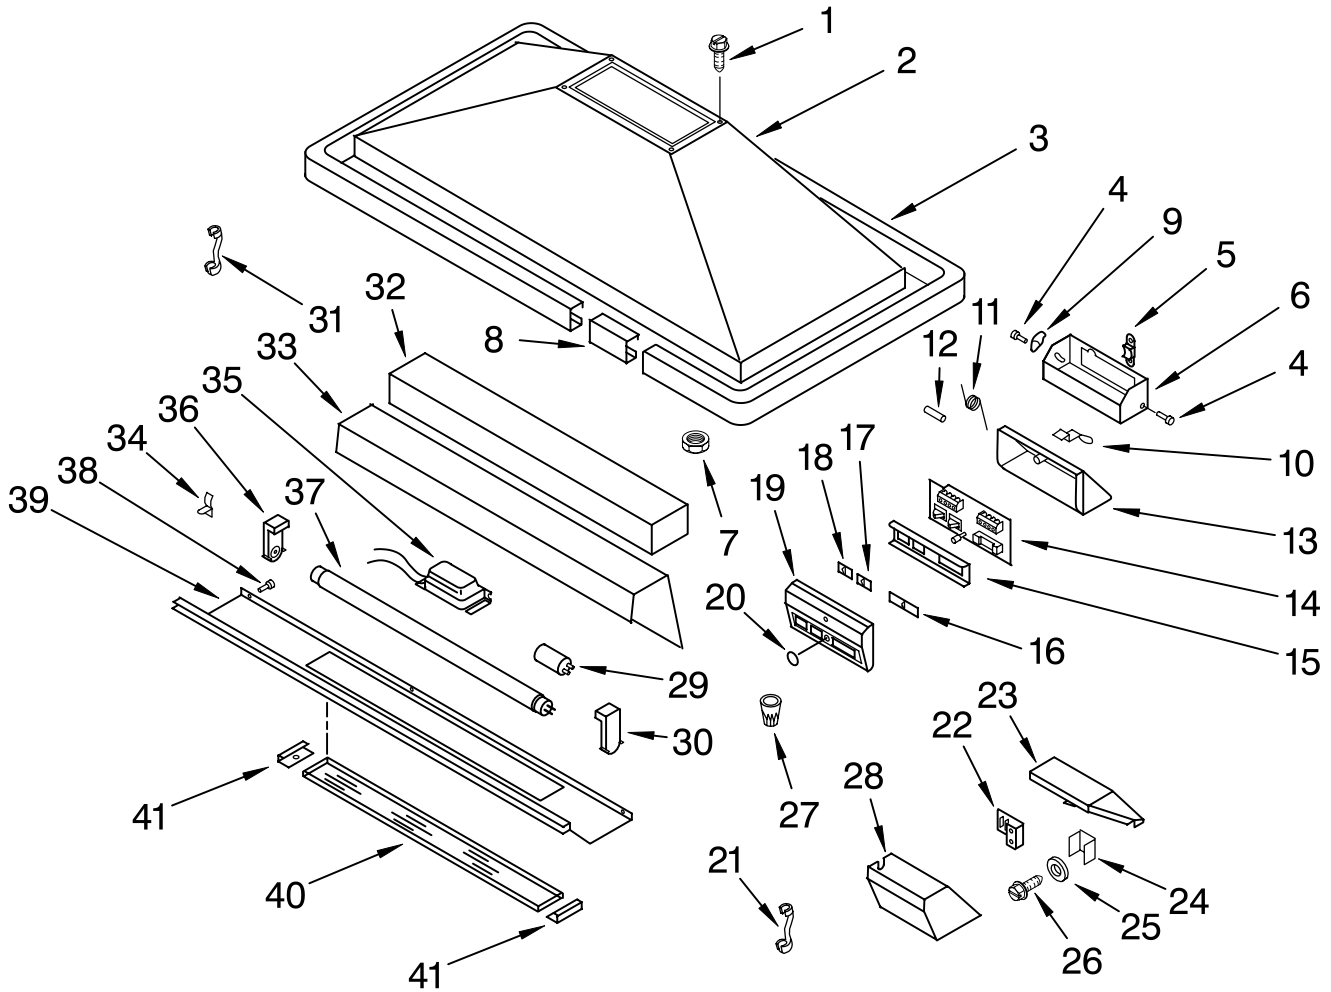

# HOOD PARTS

For Model: KICU265BWH0, KICU265BAL0, KICU265BSS0  
(White) (Almond) (Stainless)

**KitchenAid®**

35" ISLAND HOOD

Illus. No.	Part No.	DESCRIPTION	Illus. No.	Part No.	DESCRIPTION	Illus. No.	Part No.	DESCRIPTION
1	4360236	Screw	9	4360241	Lever	27	4360211	Nut, Wire (8)
2	4360237	Hood	10	4360242	Clamp, Cable	28	4360254	Cover, Box
	4360289	White Model	11	4360243	Spring	29	4360260	Starter
	4360279	Almond Model	12	4360244	Pin	30	4360261	Holder
	4360279	Stainless Model	13	4360245	Control Box	31	4360062	Strain Relief
3	4360235	Trim	14	4360246	Board, Control	32	4360258	Protection, Wiring
	4360288	White Model	15	4360247	Support, Actuators	33	4360259	Support Neon
	4360278	Almond Model	16	4360248	Actuator, 1-2-3	34	4360044	Clamp, Cable
	4360278	Stainless Model	17	4360249	Actuator, Motor	35	4360045	Ballast
4	4360238	Pin	18	4360250	Actuator, Lights	36	4360266	Lampholder
5	4360239	Clamp, Cable	19	4360251	Cover, Box	37	4360014	Light
6	4360240	Housing, Control	20	4360028	Cover, Lamp	38	4360048	Pin, Grille
7	4360074	Nut	21	4360147	Strain Relief	39		Support, Filter
8	4360233	Trim, Connector	22	4360252	Control, Speed		4360267	White Model
	4360286	White Model	23	4360253	Box, Distribution		4360291	Almond Model
	4360286	Almond Model	24	4360146	Ground Guide		4360281	Stainless Model
	4360276	Stainless Model	25	4360005	Washer	40	4360264	Glass, Light
			26	4360006	Screw	41	4360263	Lighting, Side