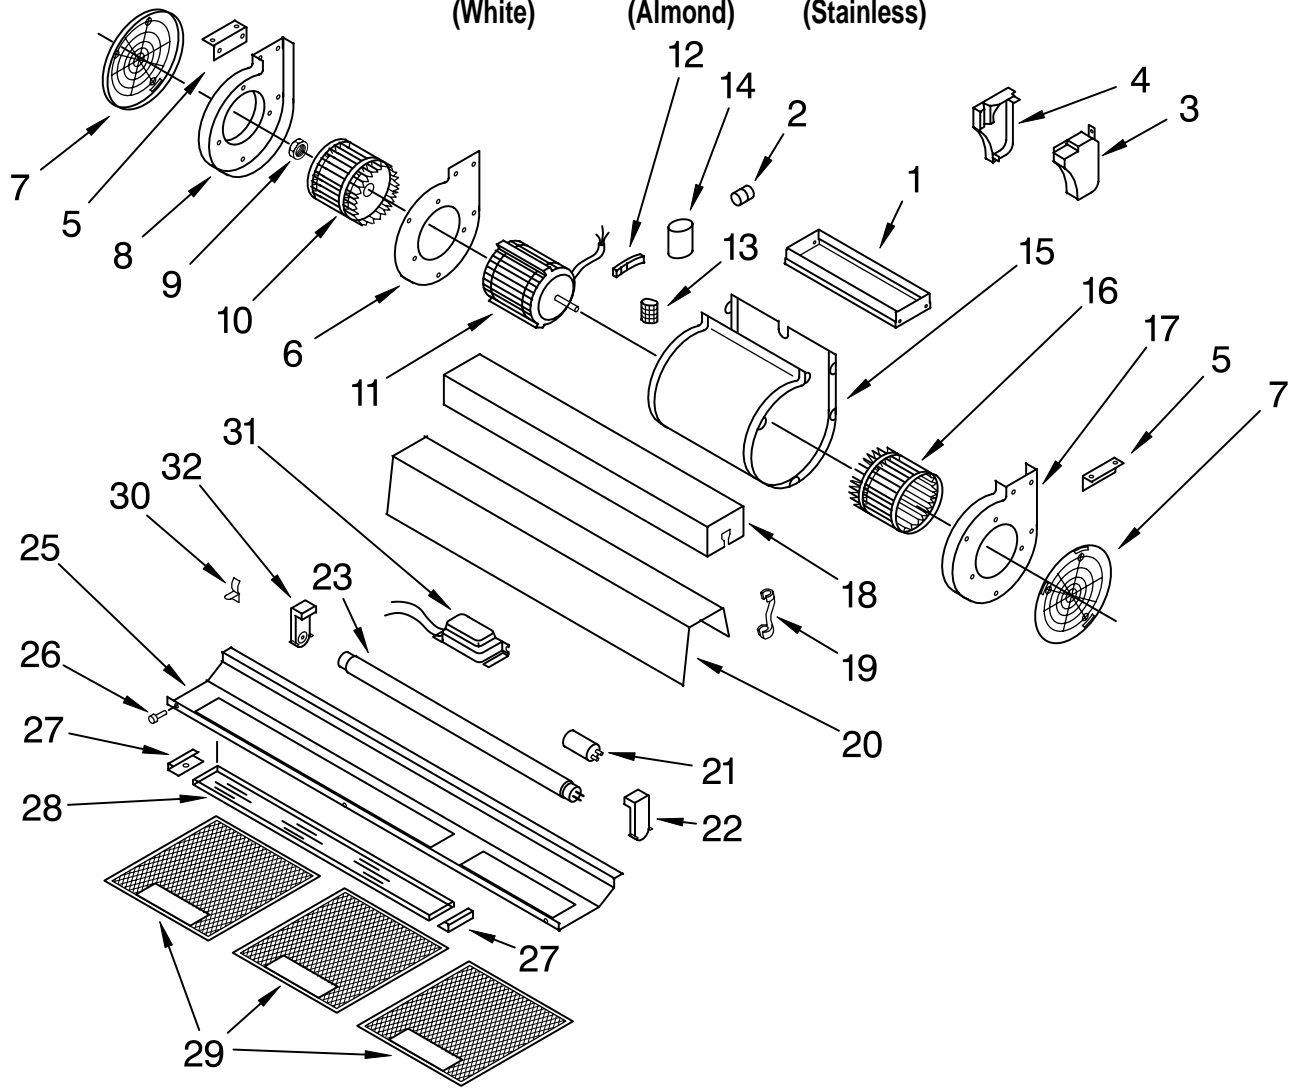

VENTILATION PARTS

For Model: KICU265BWH0, KICU265BAL0, KICU265BSS0
(White) (Almond) (Stainless)

Illus. No.	Part No.	DESCRIPTION
1	4360255	Extention, Diffuser
2	4360094	Grommet
3	4360056	Cover, Board
4	4360060	Board, Electric Box
5	4360256	Bracket, Diffuser
6	4360185	Motor Mount
7	4360257	Support, Filter
8	4360188	Cover, Blower (Left Side)
9	4360180	Nut
10	4360187	Impeller, Left
11	4360212	Motor
12	4360059	Block, Capacitor
13	4360176	Terminal
14	4360175	Capacitor
15	4360184	Housing, Blower
16	4360181	Impeller, Right
17	4360179	Cover, Blower (Right Side)

Illus. No.	Part No.	DESCRIPTION
18	4360258	Protection, Wiring
19	4360062	Strain Relief
20	4360259	Support
21	4360260	Starter
22	4360261	Holder
23	4360014	Light
24	4360211	Nut, Wire
25	4360262	Support, Lighting White Model
	4360290	Almond Model
	4360280	Stainless Model
26	4360048	Pin, Grille
27	4360263	Lighting, Side
28	4360264	Glass, Light
29	4360265	Filter (3)
30	4360044	Clamp, Cable
31	4360045	Ballast
32	4360266	Lampholder

Illus. No.	Part No.	DESCRIPTION
LITERATURE PARTS		
	LIT883298	Use & Care Guide, Installation, Template
	LIT4360232	Wiring Diagram
ACCESSORY PARTS		
	4378615	Backsplash
	4378616	Wire Racks
	4378617	Rack Hanger Kits Utensil Bars
	4378618	Side
	4378619	Rear
	4378623	Filters (2-Pak) Ductless Kit
	4378626	White Model
	4378624	Almond Model
	4378625	Stainless Model

FOR ORDERING INFORMATION REFER TO PARTS PRICE LIST