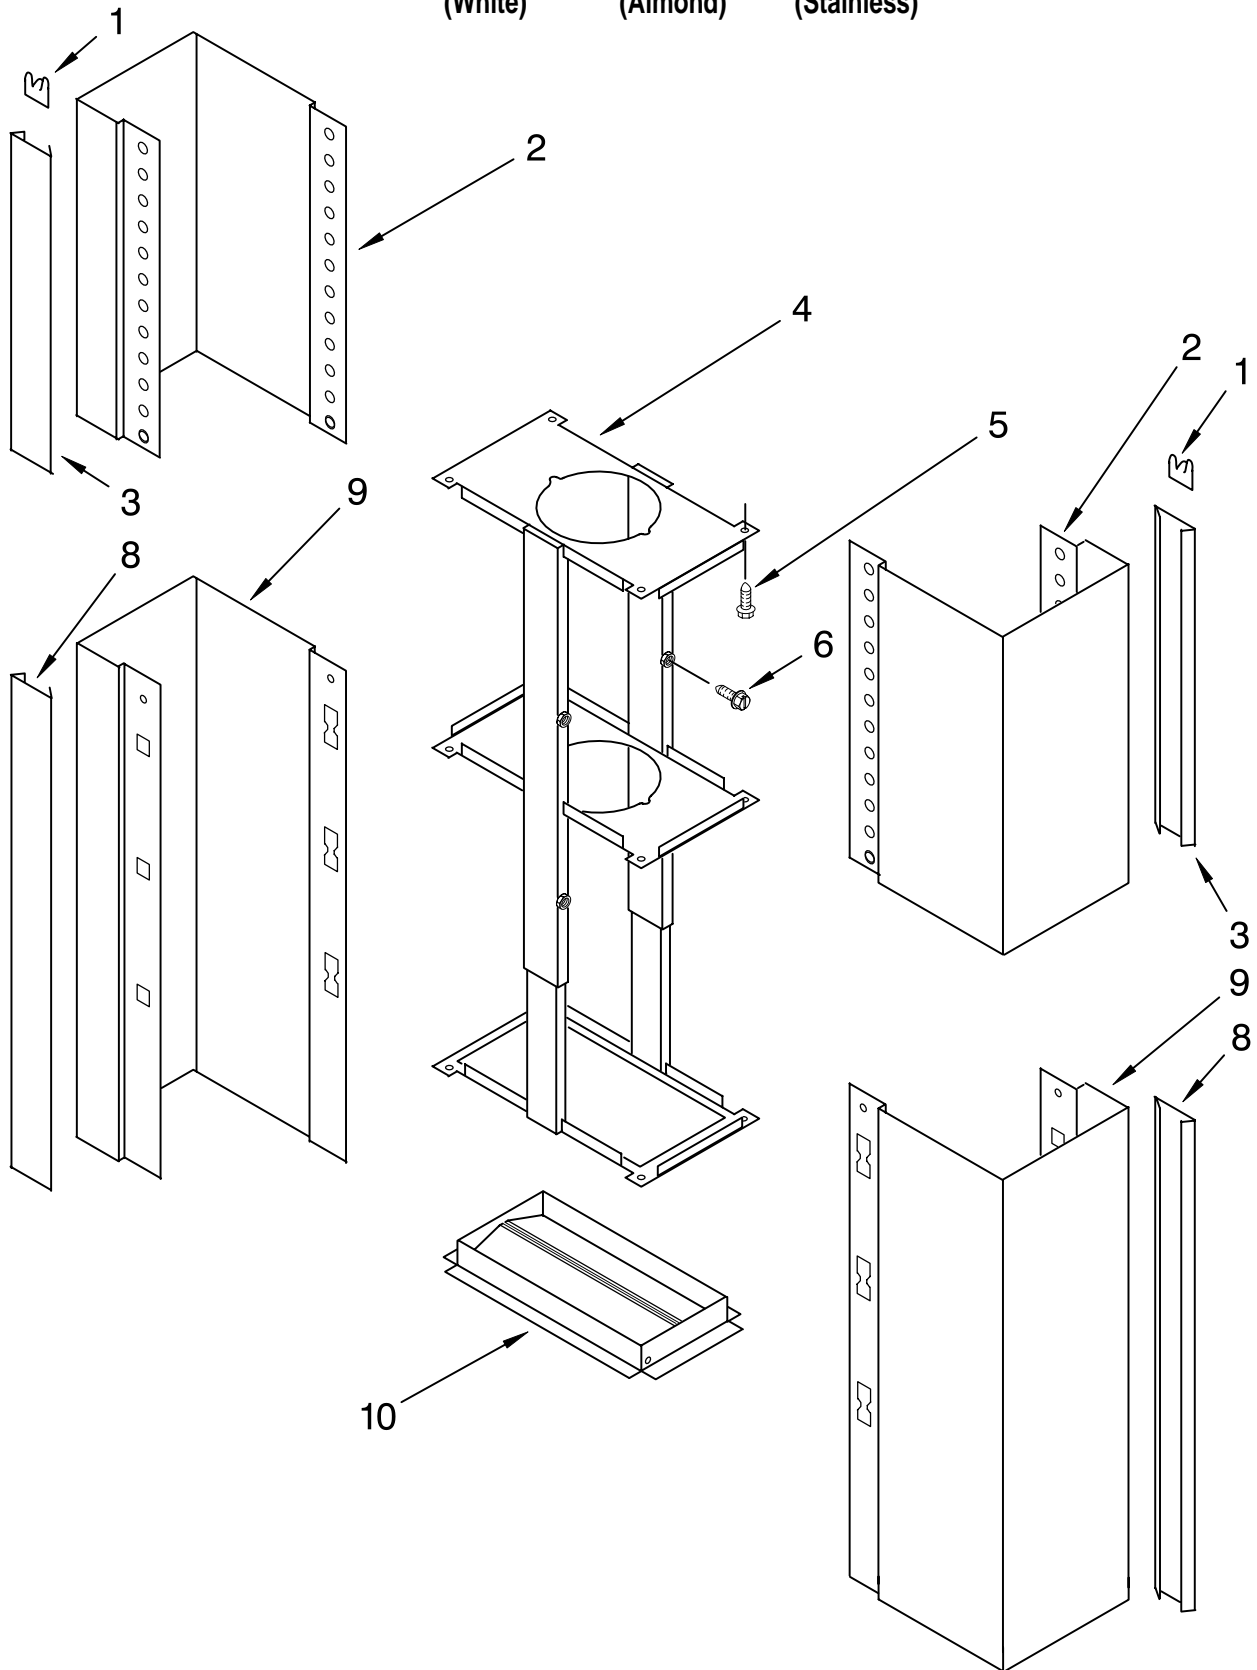

CHIMNEY PARTS

For Model: KICU265BWH0, KICU265BAL0, KICU265BSS0
(White) (Almond) (Stainless)

FOR ORDERING INFORMATION REFER TO PARTS PRICE LIST