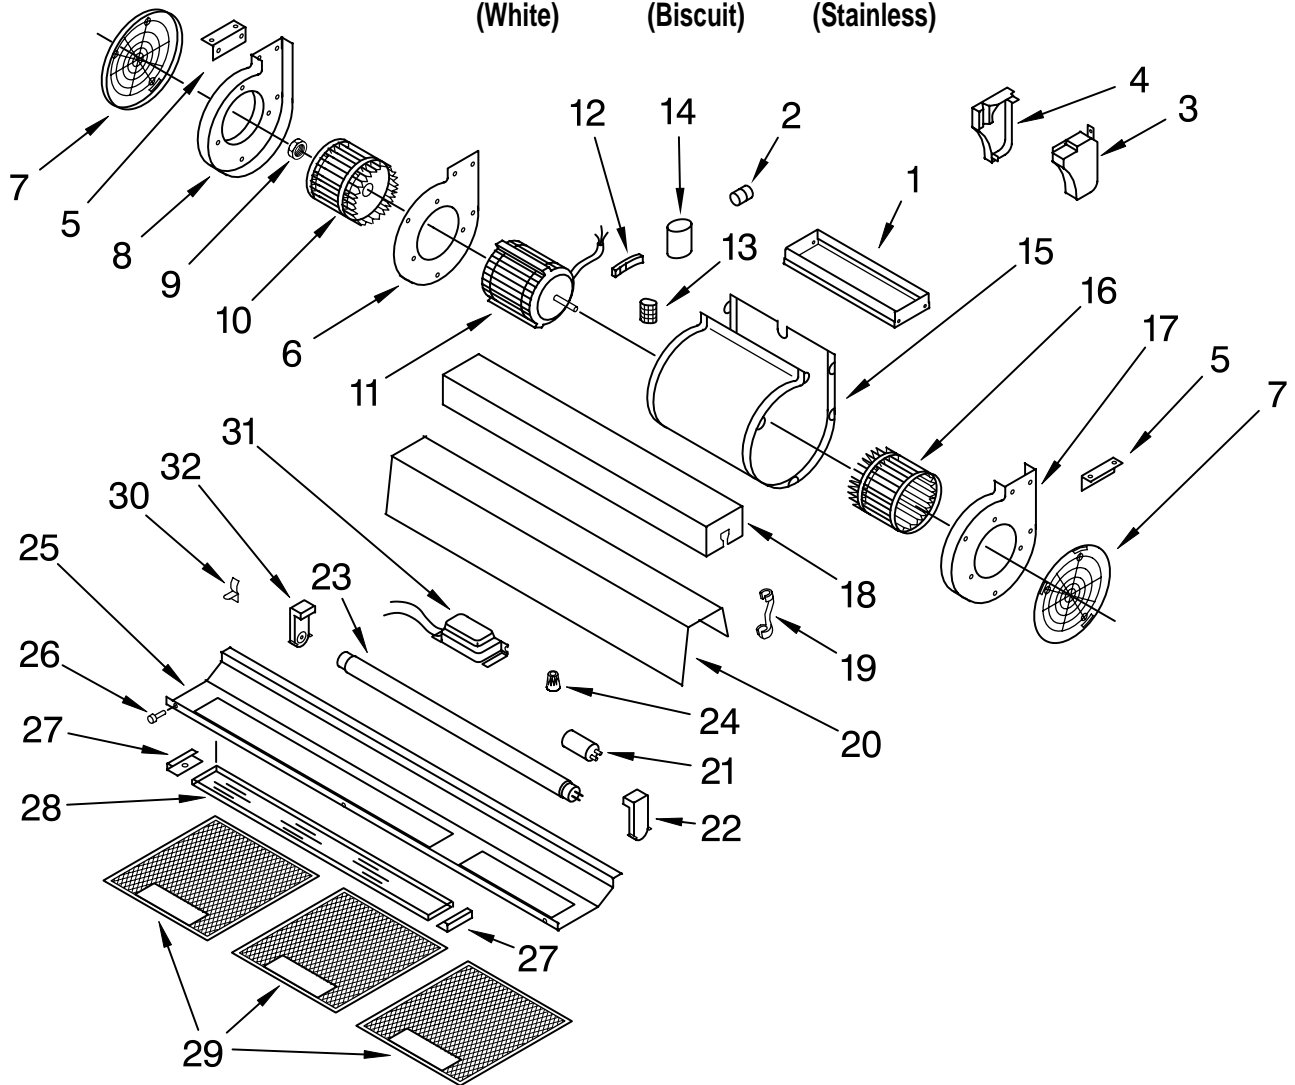

FOR ORDERING INFORMATION REFER TO PARTS PRICE LIST

VENTILATION PARTS

For Models: KICU265HWH1, KICU265HBT1, KICU265HSS1

(White)

(Biscuit)

(Stainless)

Illus. No.	Part No.	DESCRIPTION
1	4360255	Extention, Diffuser
2	4360094	Grommet
3	4360056	Cover, Board
4	4360060	Board, Electric Box
5	4360256	Bracket, Diffuser
6	4360185	Motor Mount
7	4360257	Support, Filter
8	4360188	Cover, Blower (Left Side)
9	4360180	Nut
10	4360187	Impeller, Left
11	4360212	Motor
12	4360059	Block, Capacitor
13	4360176	Terminal
14	4360175	Capacitor
15	4360184	Housing, Blower
16	4360181	Impeller, Right
17	4360179	Cover, Blower (Right Side)

Illus. No.	Part No.	DESCRIPTION
18	4360258	Protection, Wiring
19	4360062	Strain Relief
20	4360259	Support
21	4360260	Starter
22	4360261	Holder
23	4360014	Light
24	4360211	Nut, Wire
25	4360262	Support, Lighting
	4360404	White Model
	4360280	Biscuit Model
	4360280	Stainless Model
26	4360048	Pin, Grille
27	4360263	Lighting, Side
28	4360264	Glass, Light
29	4360265	Filter (3)
30	4360044	Clamp, Cable
31	4360045	Ballast
32	4360266	Lampholder