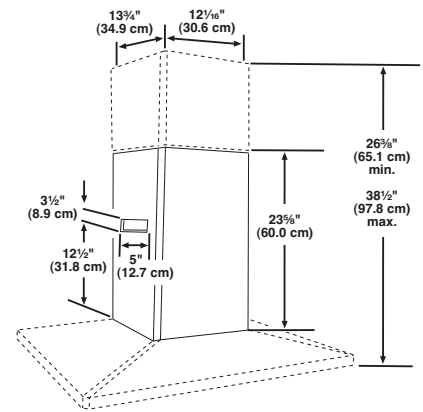

VENTING REQUIREMENTS

Vertical roof venting Horizontal wall venting

To calculate the length of the system you need, add the equivalent feet (meters) for each vent piece used in the system.

Vent piece	8" (20.3 cm) round
45° elbow	2.5 feet (0.8 m) 
90° elbow	5.0 feet (1.5 m) 

6" (15.2 cm) vent system

Note: Flexible vent is **Not** recommended.

OVERALL DIMENSIONS

Vented chimney dimensions

Non-vented (recirculating) chimney dimensions

CABINET OPENING DIMENSIONS

Note: The hood chimneys are adjustable and designed to meet varying ceiling or soffit heights depending on the distance "X" between the bottom of the hood and the cooking surface. For higher ceilings, a 40" (101.6 cm) Chimney Extension Kit Part Number 8212698 (Black), Kit Part Number 8212696 (Stainless Steel) or Kit Part Number 8212697 (White) is available. See your dealer. The chimney extension replaces the upper chimney shipped with the hood.

Important:
 Minimum distance "X": 24" (61.0 cm)
 Suggested maximum distance "X": 30" (76.2 cm)

For vented installations, the chimney can be adjusted for ceilings between 7' 7-1/8" (2.31 m) and 9' 1-3/4" (2.79 m).

For non-vented (recirculating) installations, the chimney can be adjusted for ceilings between 8' 3-3/8" (2.52 m) and 9' 5-1/4" (2.88 m).

Important:
 As hood height (distance X) increases, hood's venting effectiveness **decreases**.