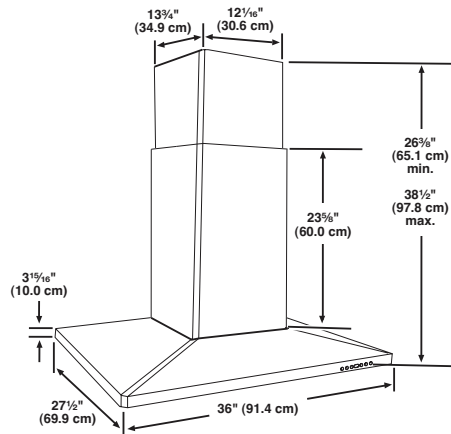

VENTING REQUIREMENTS

Vertical roof venting Horizontal wall venting

To calculate the length of the system you need, add the equivalent feet (meters) for each vent piece used in the system.

Vent piece	8" (20.3 cm) round
45° elbow	2.5 feet (0.8 m) 
90° elbow	5.0 feet (1.5 m) 

6" (15.2 cm) vent system

Note: Flexible vent is **Not** recommended.

OVERALL DIMENSIONS

Vented chimney dimensions

Non-vented (recirculating) chimney dimensions

CABINET OPENING DIMENSIONS

Note: The hood chimneys are adjustable and designed to meet varying ceiling or soffit heights depending on the distance "X" between the bottom of the hood and the cooking surface. For higher ceilings, a 40" (101.6 cm) Chimney Extension Kit Part Number 8212698 (Black), Kit Part Number 8212696 (Stainless Steel) or Kit Part Number 8212697 (White) is available. See your dealer. The chimney extension replaces the upper chimney shipped with the hood.

Important:
 Minimum distance "X": 24" (61.0 cm)
 Suggested maximum distance "X": 30" (76.2 cm)

For vented installations, the chimney can be adjusted for ceilings between 7' 7-1/8" (2.31 m) and 9' 1-3/4" (2.79 m).