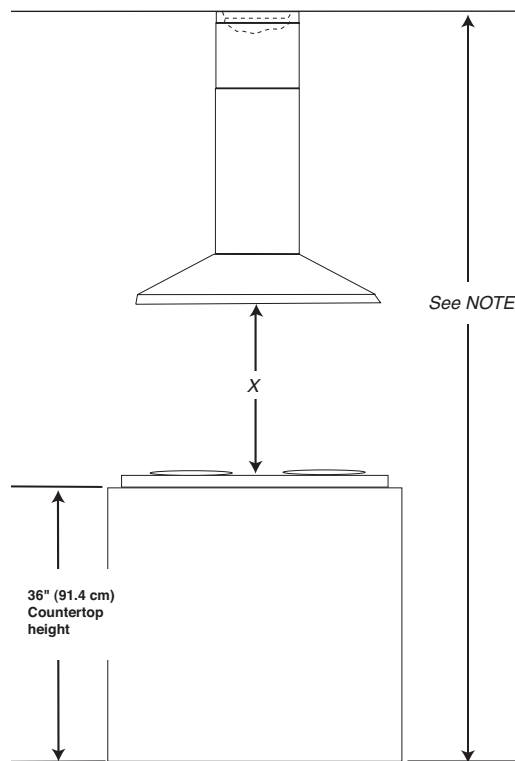

VENTING REQUIREMENTS

Vertical roof venting Horizontal wall venting

To calculate the length of the system you need, add the equivalent feet (meters) for each vent piece used in the system.

Vent piece	8" (20.3 cm) round
45° elbow	2.5 feet (0.8 m) 
90° elbow	5.0 feet (1.5 m) 

6" (15.2 cm) vent system

Note: Flexible vent is **Not** recommended.

OVERALL DIMENSIONS

Vented chimney dimensions

Non-vented (recirculating) chimney dimensions

CABINET OPENING DIMENSIONS

Note: The hood chimneys are adjustable and designed to meet varying ceiling or soffit heights depending on the distance "X" between the bottom of the hood and the cooking surface. For higher ceilings, a 40" (101.6 cm) Chimney Extension Kit Part Number 8212698 (Black), Kit Part Number 8212696 (Stainless Steel) or Kit Part Number 8212697 (White) is available. See your dealer. The chimney extension replaces the upper chimney shipped with the hood.

Important:
 Minimum distance "X": 24" (61.0 cm)
 Suggested maximum distance "X": 30" (76.2 cm)

For vented installations, the chimney can be adjusted for ceilings between 7' 7-1/8" (2.31 m) and 9' 1-3/4" (2.79 m).