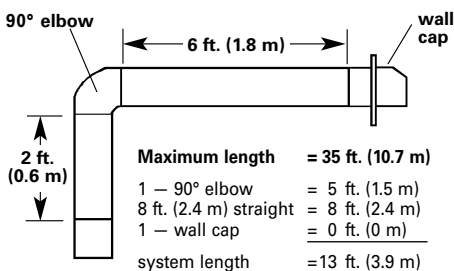

VENTING REQUIREMENTS

Vertical roof venting Horizontal wall venting

To calculate the length of the system you need, add the equivalent feet (meters) for each vent piece used in the system.

Vent piece	8" (20.3 cm) round
45° elbow	2.5 feet (0.8 m) 
90° elbow	5.0 feet (1.5 m) 

6" (15.2 cm) vent system

Note: Flexible vent is **Not** recommended.

OVERALL DIMENSIONS

Vented chimney dimensions

Non-vented (recirculating) chimney dimensions

CABINET OPENING DIMENSIONS

Note: The hood chimneys are adjustable and designed to meet varying ceiling or soffit heights depending on the distance "X" between the bottom of the hood and the cooking surface. For higher ceilings, a 40" (101.6 cm) Chimney Extension Kit Part Number 8212698 (Black), Kit Part Number 8212696 (Stainless Steel) or Kit Part Number 8212697 (White) is available. See your dealer. The chimney extension replaces the upper chimney shipped with the hood.

Important:
 Minimum distance "X": 24" (61.0 cm)
 Suggested maximum distance "X": 30" (76.2 cm)

For vented installations, the chimney can be adjusted for ceilings between 7' 7-1/8" (2.31 m) and 9' 1-3/4" (2.79 m).