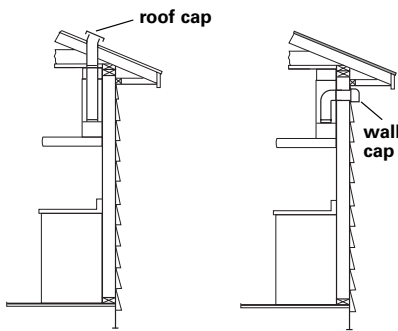

KitchenAid® 36" Island Range Hood

PRODUCT MODEL NUMBERS

KICU465S

Electrical: 120-volt, 60-Hz, AC-only, 15-amp. electrical supply. Use copper wire only. A time-delay fuse or circuit breaker and separate circuit is recommended.

VENTING REQUIREMENTS

Vertical roof venting Horizontal wall venting

To calculate the length of the system you need, add the equivalent feet (meters) for each vent piece used in the system.

Vent piece	8" (20.3 cm) round
45° elbow	2.5 feet (0.8 m) 
90° elbow	5.0 feet (1.5 m) 

6" (15.2 cm) vent system

Note: Flexible vent is **Not** recommended.

OVERALL DIMENSIONS

Vented chimney dimensions

Non-vented (recirculating) chimney dimensions

CABINET OPENING DIMENSIONS

Note: The hood chimneys are adjustable and designed to meet varying ceiling or soffit heights depending on the distance "X" between the bottom of the hood and the cooking surface. For higher ceilings, a 40" (101.6 cm) Chimney Extension Kit Part Number 8212698 (Black), Kit Part Number 8212696 (Stainless Steel) or Kit Part Number 8212697 (White) is available. See your dealer. The chimney extension replaces the upper chimney shipped with the hood.