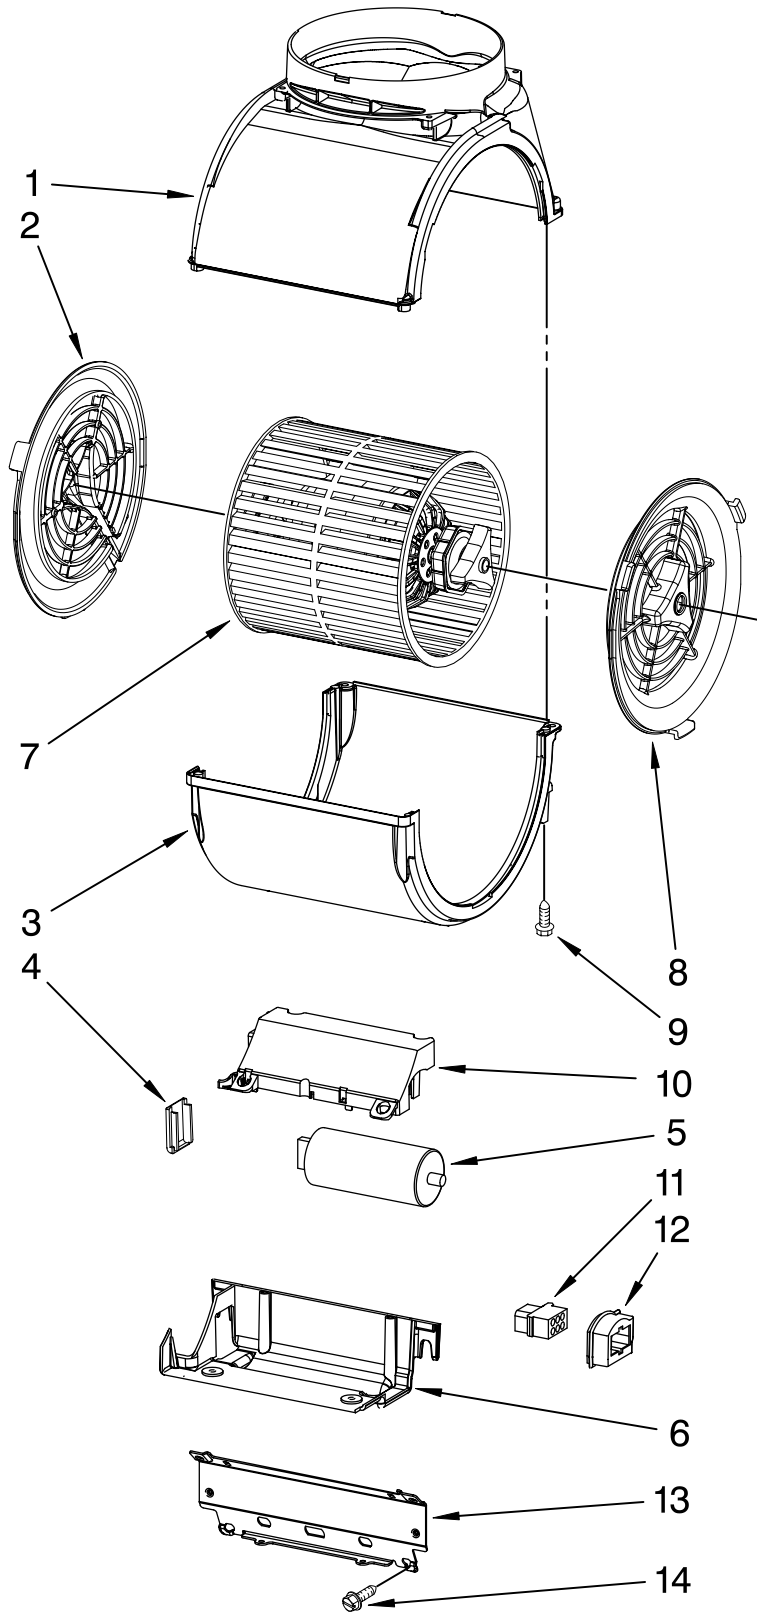

MOTOR PARTS

For Models: KICU465SWH0, KICU465SSS0, KICU465SBL0
(White) (Stainless) (Black)

FOR ORDERING INFORMATION REFER TO PARTS PRICE LIST

MOTOR PARTS

For Models: KICU465SWH0, KICU465SSS0, KICU465SBL0
(White) (Stainless) (Black)

Illus. No.	Part No.	DESCRIPTION
1	8190389	Housing, Fan (Upper)
2	8190388	Support, Motor LH
3	W10138388	Housing, Fan (Lower)
4	8190384	Cover
5	W10136368	Capacitor
6	W10138387	Cover, Wiring
7	W10138389	Motor Assy
8	8190391	Support, Motor RH
9	W10138393	Screw
10	W10138390	Box, Electrical
11	8190393	Connector
12	W10138392	Connection, 6-Way
13	W10138391	Bracket
14	8190582	Screw

FOR ORDERING INFORMATION REFER TO PARTS PRICE LIST