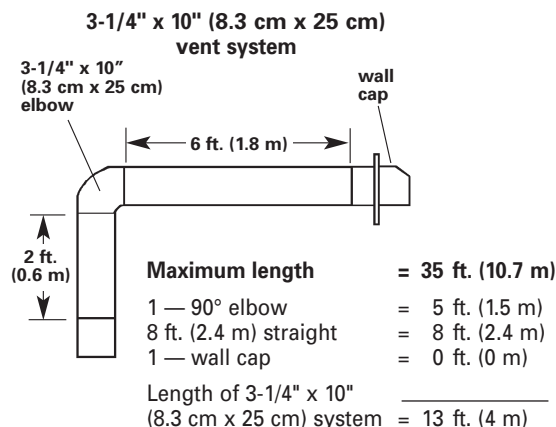

### Vertical roof venting

The vent system length should not exceed the lengths shown in the chart below.

Vent size	Maximum length
3-1/4" x 10" (8.3 cm x 25 cm)	35 ft. (10.7 m)
7" (17.8 cm) round	40 ft. (12.2 m)
8" (20.3 cm) round	50 ft. (15.2 m)
9" (22.9 cm) round	60 ft. (18.3 m)

To calculate the length of the system you need, add the equivalent feet for each vent piece used in the system.

Vent Piece	3-1/4" x 10" (8.3 cm x 25 cm) Rectangular	7" (17.8 cm), 8" (20.3 cm) or 9" (22.9 cm) Round
45° elbow	7.0 feet (2.1 m)	2.5 feet (0.8 cm)
90° elbow	5.0 feet (1.5 m)	5.0 feet (1.5 m)
90° flat elbow	12.0 feet (3.7 m)	
transition to round	5.0 feet (1.5 m)	
wall cap	0.0 feet (0.0 m)	

## OVERALL DIMENSIONS