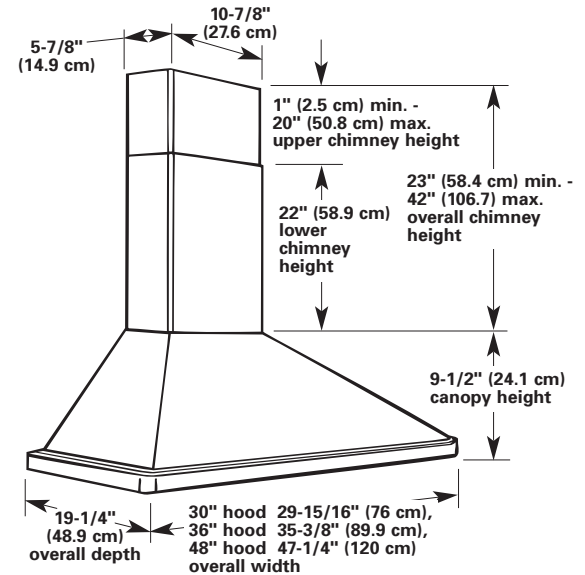

To calculate the length of the system you need, add the equivalent feet for each vent piece used in the system.

Vent Piece	3-1/4" x 10" (8.3 cm x 25 cm) Rectangular	7" (17.8 cm), 8" (20.3 cm) or 9" (22.9 cm) Round
45° elbow	7.0 feet (2.1 m)	2.5 feet (0.8 cm)
90° elbow	5.0 feet (1.5 m)	5.0 feet (1.5 m)
90° flat elbow	12.0 feet (3.7 m)	
transition to round	5.0 feet (1.5 m)	
wall cap	0.0 feet (0.0 m)	

### Horizontal wall venting

## OVERALL DIMENSIONS