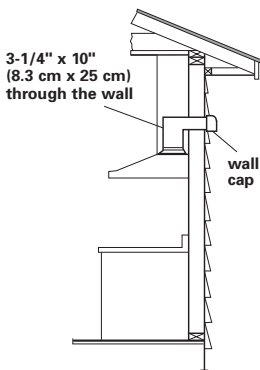

Horizontal wall venting

Note: Flexible vent is Not recommended.

If it is used, each foot of flexible vent used is equivalent to two feet (61 cm) of straight metal vent when calculating the vent system length. (Example: A flexible elbow equals two standard elbows.)