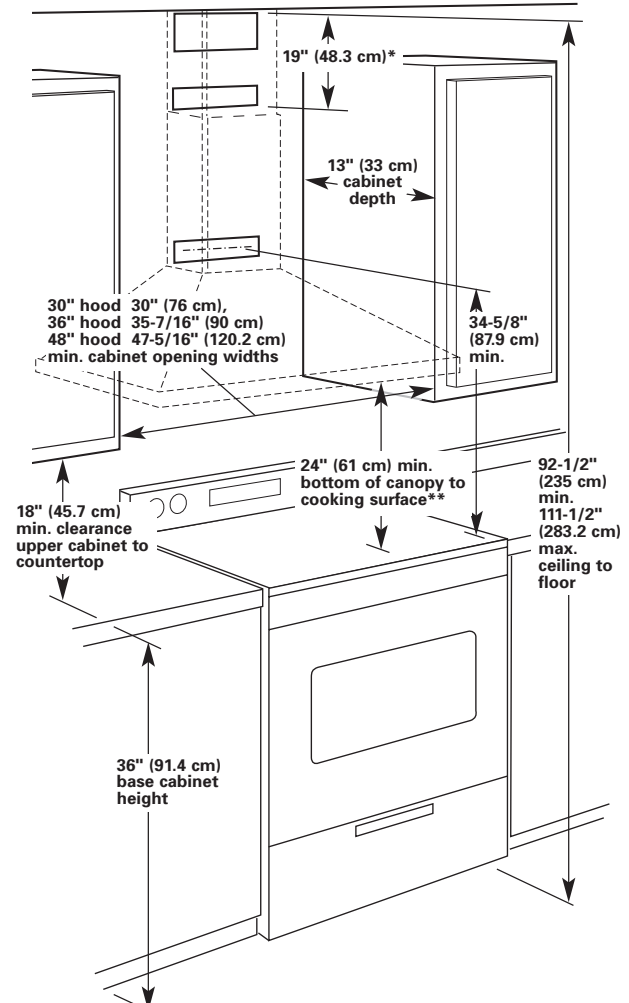

### Note: Flexible vent is Not recommended.

If it is used, each foot of flexible vent used is equivalent to two feet (61 cm) of straight metal vent when calculating the vent system length. (Example: A flexible elbow equals two standard elbows.)

## OVERALL DIMENSIONS

## CABINET OPENING DIMENSIONS

\* If the canopy hood is installed higher than 24" (61 cm) above the cooking surface, the middle bracket must be installed at the bottom point of the upper chimney sleeve.