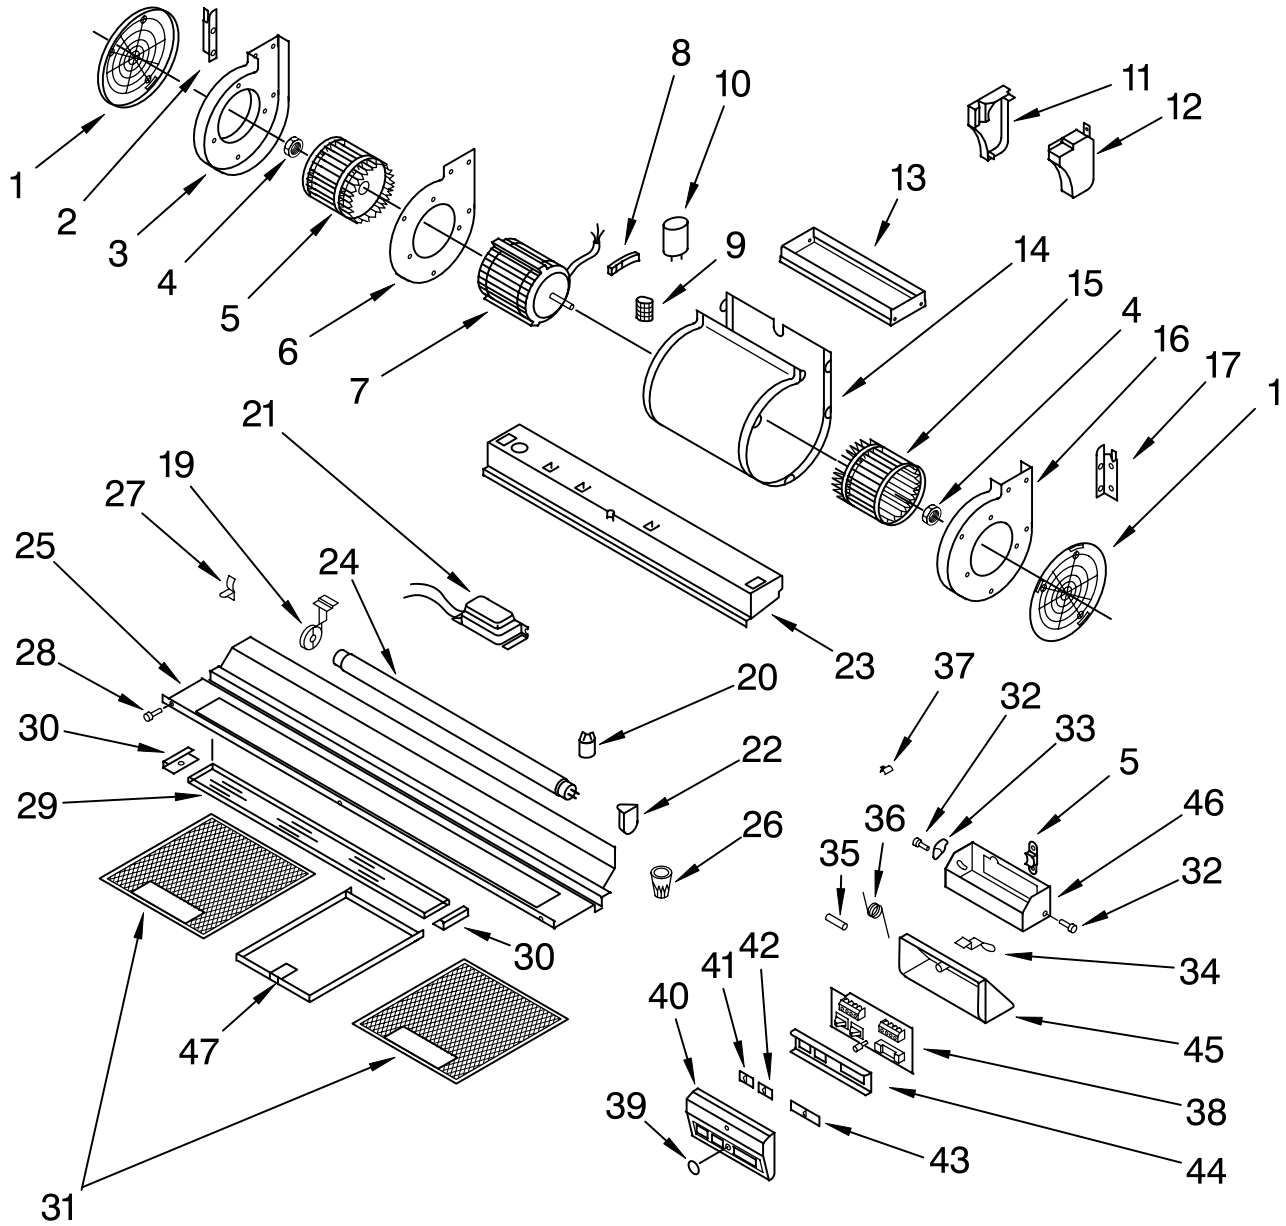

VENTILATION PARTS

For Models: KWCU205HWH1, KWCU205HSS1, KWCU205HBT1
(White) (Stainless) (Biscuit)

FOR ORDERING INFORMATION REFER TO PARTS PRICE LIST

VENTILATION PARTS

For Models: KWCU205HWH1, KWCU205HSS1, KWCU205HBT1

(White)   (Stainless)   (Biscuit)

Illus. No.	Part No.	DESCRIPTION
1	4360257	Filter, Charcoal
2	4360389	Bracket, Diffuser
3	4360188	Cover, Blower
4	4360180	Nut
5	4360187	Impeller
6	4360185	Motor Mount
7	4360416	Motor
8	4360059	Block Capacitor
9	4360176	Terminal
10	4360175	Capacitor
11	4360060	Box, Electric
12	4360056	Cover, Box
13	4360255	Extension, Diffuser
14	4360184	Housing, Motor
15	4360181	Impeller
16	4360179	Cover, Blower
17	4360390	Bracket
19	4360261	Lampholder
20	4360260	Starter
21	4360045	Ballast
22	4360266	Lamp Holder
23	4360297	Support, Light
24	4360014	Light

Illus. No.	Part No.	DESCRIPTION
25		Support, Light
	4360414	White Model
	4360413	Stainless Model
	4360415	Biscuit Model
26	4360211	Wire Nut
27	4360299	Clamp, Wire
28	4360048	Pin
29	4360264	Glass Light
30	4360300	Side, Lighting
31	4360265	Filter, Grease
32	4360238	Pin
33	4360241	Lever, Switches
34	4360242	Clamp, Cable
35	4360244	Spring, Pin
36	4360243	Spring
37	4360239	Clamp, Cable
38	4360246	Control Board
39	4360028	Cover, Lamp
40	4360251	Cover, Box
41	4360250	Actuator, Lighting
42	4360249	Actuator, Motor
43	4360248	1-2-3 Actuator
44	4360247	Support, Actuators
45	4360245	Control Box

Illus. No.	Part No.	DESCRIPTION
46	4360240	Housing, Control Box
47		Spacer, Filter
	4360420	White
	4360421	Stainless
	4360422	Biscuit

ACCESSORY PARTS

4378615	Backsplash
4378616	Wire Racks
4378617	Rack Hanger Kits
	Utensil Bars
4378618	Side
4378619	Rear
4378623	Filters (2-Pak)
	Ductless Kit
4378622	White Model
8171290	Biscuit Model
4378621	Stainless Model

FOR ORDERING INFORMATION REFER TO PARTS PRICE LIST