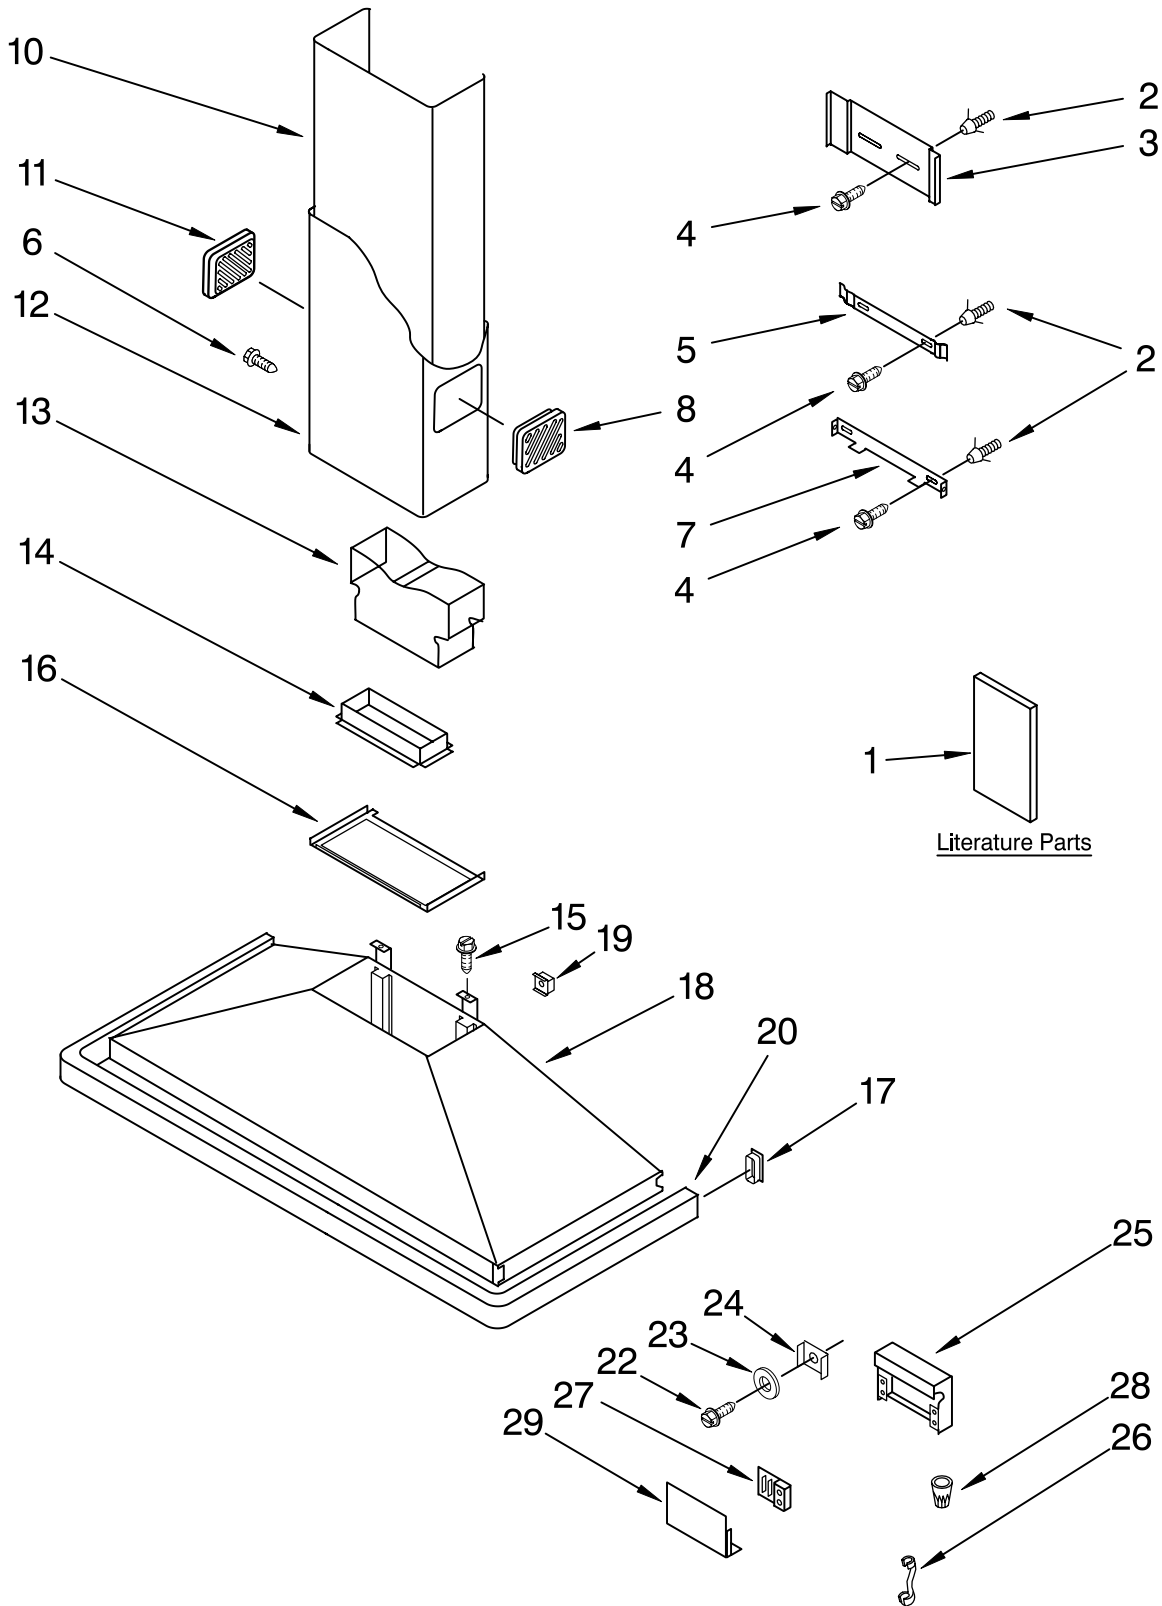

For Models: KWCU205HWH1, KWCU205HSS1, KWCU205HBT1
(White) (Stainless) (Biscuit)

FOR ORDERING INFORMATION REFER TO PARTS PRICE LIST

HOOD PARTS

For Models: KWCU205HWH1, KWCU205HSS1, KWCU205HBT1
(White) (Stainless) (Biscuit)

Illus. No.	Part No.	DESCRIPTION	Illus. No.	Part No.	DESCRIPTION	Illus. No.	Part No.	DESCRIPTION
1		Literature Parts	11		Air – Outlet (Left)	17		End Cap
	9763386	Use & Care Guide		4360316	White Model		4360306	White Model
	4360296	Wiring Diagram		4360330	Stainless Model		4360325	Stainless Model
2	4360318	Plug		4360398	Biscuit Model	18	4360393	Biscuit Model Hood
3	4360319	Bracket	12		Pipe Fitting (Ductless)		4360423	White Model
4	4360320	Screw		4360313	White Model		4360424	Stainless Model
5	4360321	Bracket, Middle		4360328	Stainless Model		4360425	Biscuit Model
6	4360315	Screw		4360371	Biscuit Model	19	4360074	Nut
7	4360322	Bracket, Wall			Pipe Fitting (Duct)	20		Trim
8		Air – Outlet (Right)		4360314	White Model		4360417	White Model
	4360323	White Model		4360329	Stainless Model		4360418	Stainless Model
	4360332	Stainless Model		4360372	Biscuit Model	22	4360006	Screw
	4360400	Biscuit Model		4360312	Air Duct	23	4360005	Washer
10		Pipe, Fitting (Upper)	13	4360001	Damper	24	4360146	Guide, Ground
	4360317	White Model	14	4360310	Screw	25	4360304	Box, Distribution
	4360331	Stainless Model	15	4360309	Cover, Diffuser	26	4360147	Strain Relief
	4360373	Biscuit Model	16			27	4360391	Control, Speed
						28	4360211	Wire Nut
						29	4360303	Cover, Box