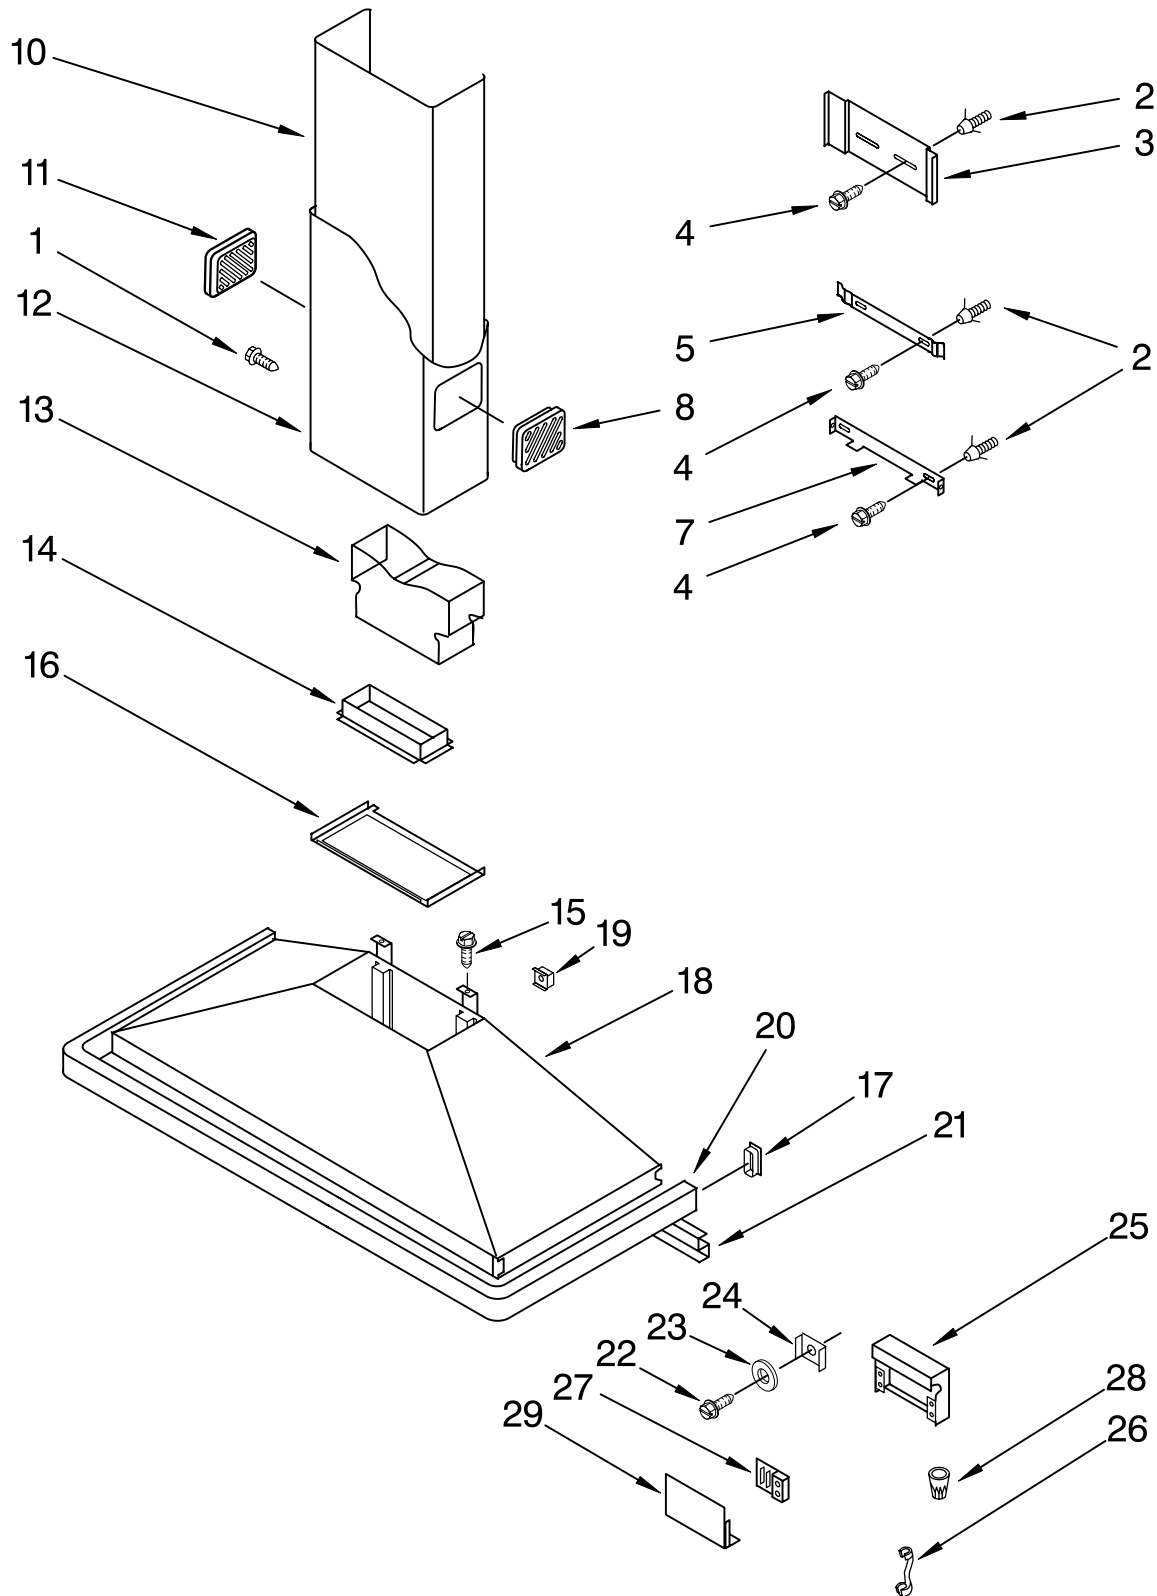

HOOD PARTS

For Model: KWCU265BWH0, KWCU265BAL0, KWCU265BSS0
(White) (Almond) (Stainless)

35" CANOPY HOOD

KitchenAid®

FOR ORDERING INFORMATION REFER TO PARTS PRICE LIST

HOOD PARTS

For Model: KWCU265BWH0, KWCU265BAL0, KWCU265BSS0
(White) (Almond) (Stainless)

Illus. No.	Part No.	DESCRIPTION	Illus. No.	Part No.	DESCRIPTION	Illus. No.	Part No.	DESCRIPTION
1	4360315	Screw	12		Pipe Fitting (Ductless)	18		Hood
2	4360318	Plug					4360308	White Model
3	4360319	Bracket		4360313	White Model		4360327	Stainless Model
4	4360320	Screw		4360328	Stainless Model		4360336	Almond Model
5	4360321	Bracket, Middle		4360337	Almond Model	19	4360074	Nut
7	4360322	Bracket, Wall			Pipe Fitting (Duct)	20		Trim
8		Air – Outlet (Right)		4360314	White Model		4360307	White Model
	4360323	White Model		4360329	Stainless Model		4360326	Stainless Model
	4360332	Stainless Model		4360338	Almond Model		4360334	Almond Model
	4360341	Almond Model	13	4360312	Air Duct	21	4360305	Support, Wiring
10		Pipe, Fitting (Upper)	14	4360001	Damper	22	4360006	Screw
	4360317	White Model	15	4360310	Screw	23	4360005	Washer
	4360331	Stainless Model	16	4360309	Cover, Diffuser	24	4360146	Guide, Ground
	4360340	Almond Model	17		End Cap	25	4360304	Box, Distribution
11		Air – Outlet (Left)		4360306	White Model	26	4360147	Strain Relief
	4360316	White Model		4360325	Stainless Model	27	4360252	Control, Speed
	4360330	Stainless Model		4360334	Almond Model	28	4360211	Wire Nut
	4360339	Almond Model				29	4360303	Cover, Box