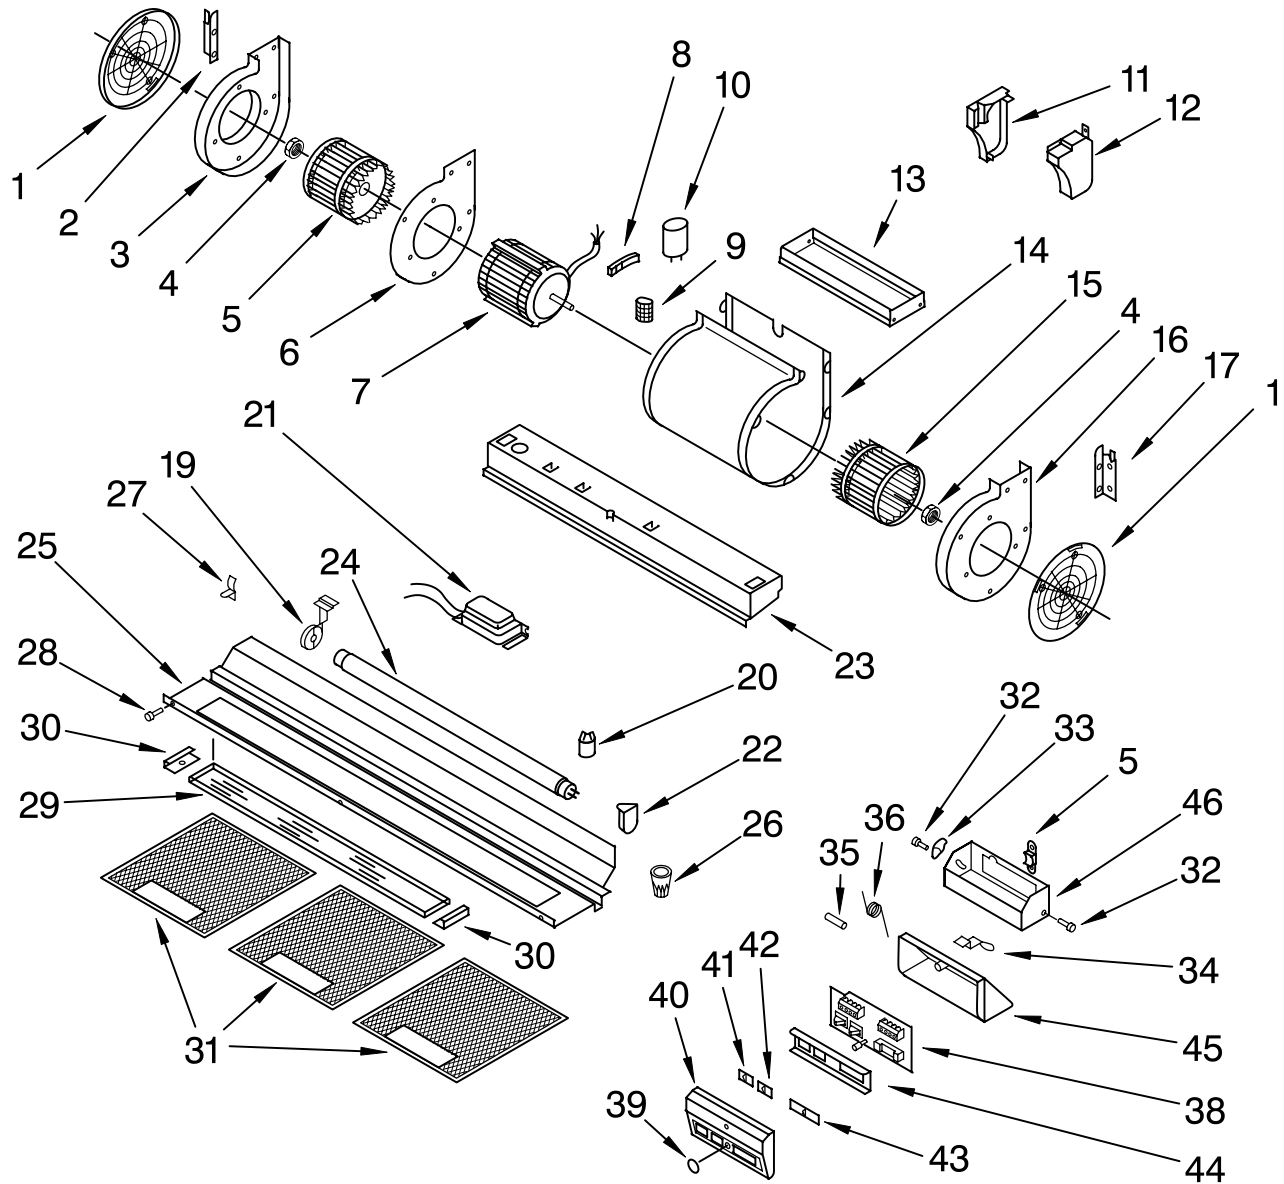

VENTILATION PARTS

For Models: KWCU265HWH0, KWCU265HBT0, KWCU265HSS0
(White) (Biscuit) (Stainless)

FOR ORDERING INFORMATION REFER TO PARTS PRICE LIST

VENTILATION PARTS

For Models: KWCU265HWH0, KWCU265HBT0, KWCU265HSS0
(White) (Biscuit) (Stainless)

Illus. No.	Part No.	DESCRIPTION	Illus. No.	Part No.	DESCRIPTION	Illus. No.	Part No.	DESCRIPTION
1	4360257	Filter, Charcoal	24	4360014	Light	LITERATURE PARTS		
2	4360389	Bracket, Diffuser	25		Support, Light			
3	4360188	Cover, Blower		4360298	White Model	LIT4360367		Use & Care Guide
4	4360180	Nut		4360324	Stainless Model	LIT4360296		Wiring Diagram
5	4360187	Impeller		4360392	Biscuit Model	ACCESSORY PARTS		
6	4360185	Motor Mount	26	4360211	Wire Nut			
7	4360212	Motor	27	4360299	Clamp, Wire			
8	4360059	Block Capacitor	28	4360048	Pin			
9	4360176	Terminal	29	4360264	Glass Light			
10	4360175	Capacitor	30	4360300	Side, Lighting	4378615		Backsplash
11	4360060	Box, Electric	31	4360265	Filter, Grease	4378616		Wire Racks
12	4360056	Cover, Box	32	4360238	Pin	4378617		Rack Hanger Kits Utensil Bars
13	4360255	Extension, Diffuser	33	4360241	Lever, Switches	4378618		Side
14	4360184	Housing, Motor	34	4360242	Clamp, Cable	4378619		Rear
15	4360181	Impeller	35	4360244	Spring, Pin	4378623		Filters (2-Pak) Ductless Kit
16	4360179	Cover, Blower	36	4360243	Spring	4378622		White Model
17	4360390	Bracket	37	4360239	Clamp, Cable	8171290		Biscuit Model
19	4360261	Lampholder	38	4360246	Control Board	4378621		Stainless Model
20	4360260	Starter	39	4360028	Cover, Lamp			
21	4360045	Ballast	40	4360251	Cover, Box			
22	4360266	Lamp Holder	41	4360250	Actuator, Lighting			
23	4360297	Support, Light	42	4360249	Actuator, Motor			
			43	4360248	1-2-3 Actuator			
			44	4360247	Support, Actuators			
			45	4360245	Control Box			
			46	4360240	Housing, Control Box			

FOR ORDERING INFORMATION REFER TO PARTS PRICE LIST