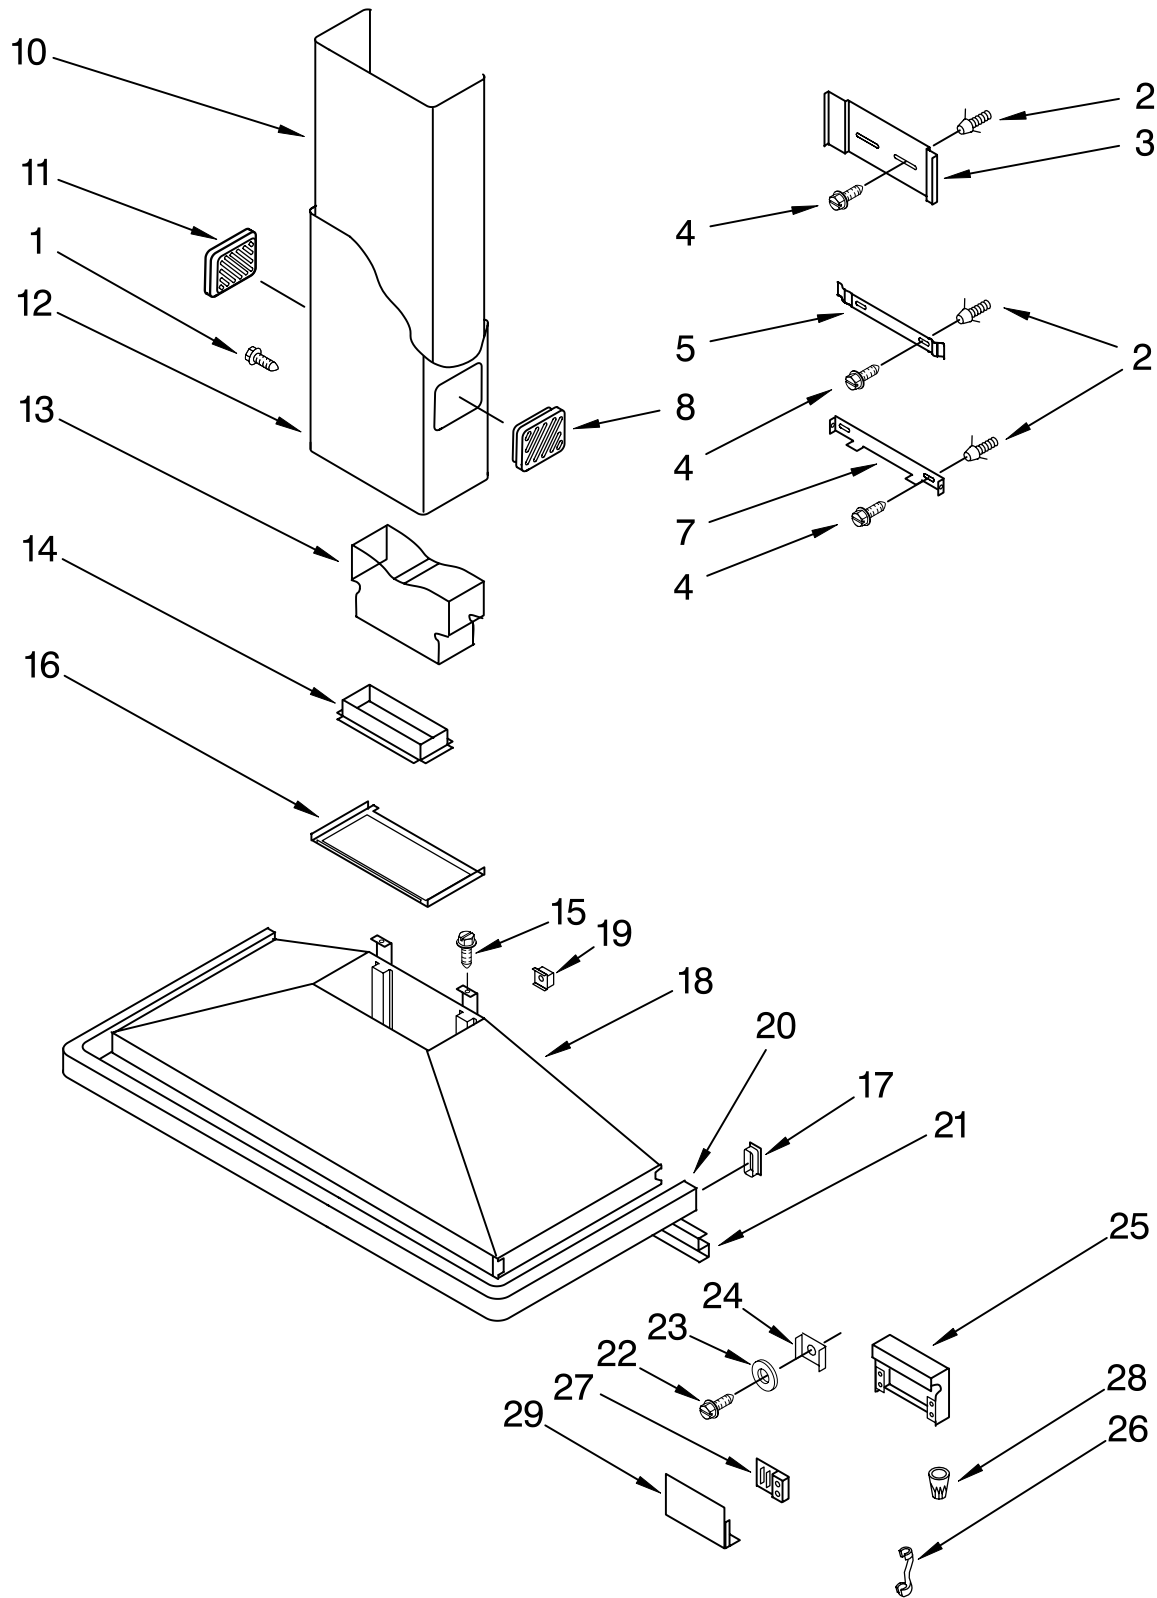

HOOD PARTS

36" CANOPY HOOD

For Models: KWCU265HWH0, KWCU265HBT0, KWCU265HSS0
(White) (Biscuit) (Stainless)

KitchenAid®

FOR ORDERING INFORMATION REFER TO PARTS PRICE LIST

HOOD PARTS

For Models: KWCU265HWH0, KWCU265HBT0, KWCU265HSS0
(White) (Biscuit) (Stainless)

Illus. No.	Part No.	DESCRIPTION	Illus. No.	Part No.	DESCRIPTION	Illus. No.	Part No.	DESCRIPTION
1	4360315	Screw	12		Pipe Fitting (Ductless)	18		Hood
2	4360318	Plug			4360313 White Model		4360308	White Model
3	4360319	Bracket			4360328 Stainless Model		4360327	Stainless Model
4	4360320	Screw			4360371 Biscuit Model		4360395	Biscuit Model
5	4360321	Bracket, Middle				19	4360074	Nut
7	4360322	Bracket, Wall				20		Trim
8		Air - Outlet (Right)			4360314 White Model		4360307	White Model
	4360323	White Model			4360329 Stainless Model		4360326	Stainless Model
	4360332	Stainless Model			4360372 Biscuit Model		4360394	Biscuit Model
	4360400	Biscuit Model	13	4360312	Air Duct	21	4360305	Support, Wiring
10		Pipe, Fitting (Upper)	14	4360001	Damper	22	4360006	Screw
	4360317	White Model	15	4360310	Screw	23	4360005	Washer
	4360331	Stainless Model	16	4360309	Cover, Diffuser	24	4360146	Guide, Ground
	4360373	Biscuit Model	17		End Cap	25	4360304	Box, Distribution
11		Air - Outlet (Left)			4360306 White Model	26	4360147	Strain Relief
	4360316	White Model			4360325 Stainless Model	27	4360391	Control, Speed
	4360330	Stainless Model			4360393 Biscuit Model	28	4360211	Wire Nut
	4360398	Biscuit Model				29	4360303	Cover, Box