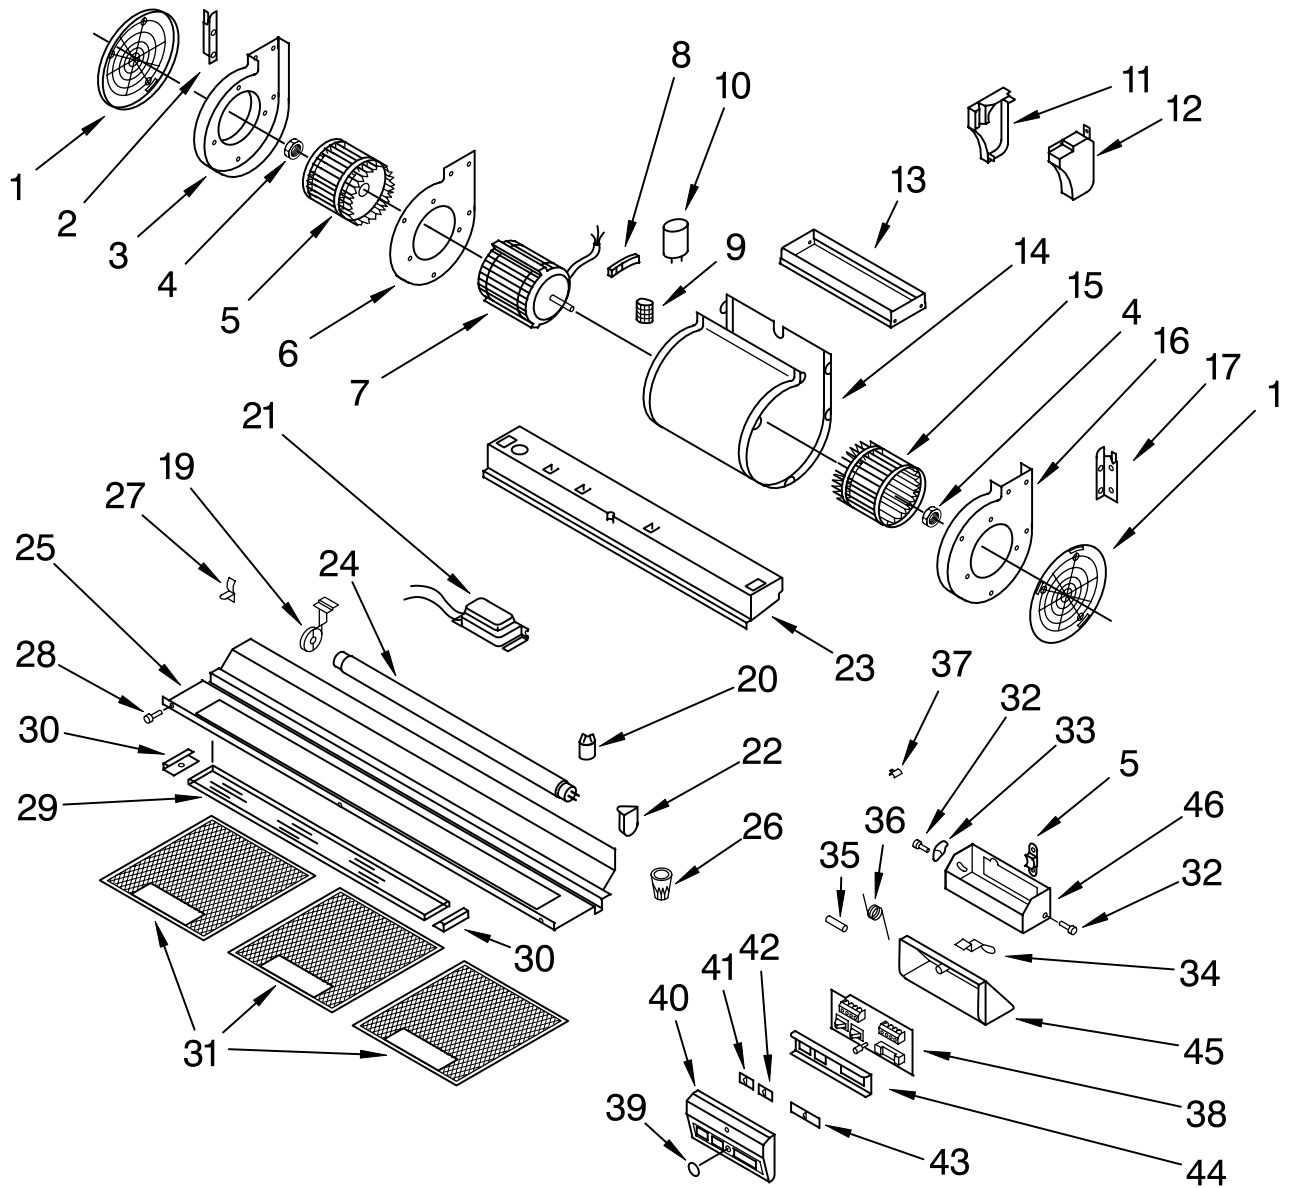

VENTILATION PARTS

For Models: KWCU265HWH1, KWCU265HBT1, KWCU265HSS1
(White) (Biscuit) (Stainless)

FOR ORDERING INFORMATION REFER TO PARTS PRICE LIST

VENTILATION PARTS

For Models: KWCU265HWH1, KWCU265HBT1, KWCU265HSS1

(White)

(Biscuit)

(Stainless)

Illus. No.	Part No.	DESCRIPTION
1	4360257	Filter, Charcoal
2	4360389	Bracket, Diffuser
3	4360188	Cover, Blower
4	4360180	Nut
5	4360187	Impeller
6	4360185	Motor Mount
7	4360212	Motor
8	4360059	Block Capacitor
9	4360176	Terminal
10	4360175	Capacitor
11	4360060	Box, Electric
12	4360056	Cover, Box
13	4360255	Extension, Diffuser
14	4360184	Housing, Motor
15	4360181	Impeller
16	4360179	Cover, Blower
17	4360390	Bracket
19	4360261	Lampholder
20	4360260	Starter
21	4360045	Ballast
22	4360266	Lamp Holder
23	4360297	Support, Light
24	4360014	Light

Illus. No.	Part No.	DESCRIPTION
25		Support, Light
	4360298	White Model
	4360324	Stainless Model
	4360392	Biscuit Model
26	4360211	Wire Nut
27	4360299	Clamp, Wire
28	4360048	Pin
29	4360264	Glass Light
30	4360300	Side, Lighting
31	4360265	Filter, Grease
32	4360238	Pin
33	4360241	Lever, Switches
34	4360242	Clamp, Cable
35	4360244	Spring, Pin
36	4360243	Spring
37	4360239	Clamp, Cable
38	4360246	Control Board
39	4360028	Cover, Lamp
40	4360251	Cover, Box
41	4360250	Actuator, Lighting
42	4360249	Actuator, Motor
43	4360248	1-2-3 Actuator
44	4360247	Support, Actuators
45	4360245	Control Box
46	4360240	Housing, Control Box

Illus. No.	Part No.	DESCRIPTION

LITERATURE PARTS

LIT4360367 Use & Care Guide
LIT4360296 Wiring Diagram

ACCESSORY PARTS

4378615 Backsplash
4378616 Wire Racks
4378617 Rack Hanger Kits
Utensil Bars
4378618 Side
4378619 Rear
4378623 Filters (2-Pak)
Ductless Kit
4378622 White Model
8171290 Biscuit Model
4378621 Stainless Model

FOR ORDERING INFORMATION REFER TO PARTS PRICE LIST