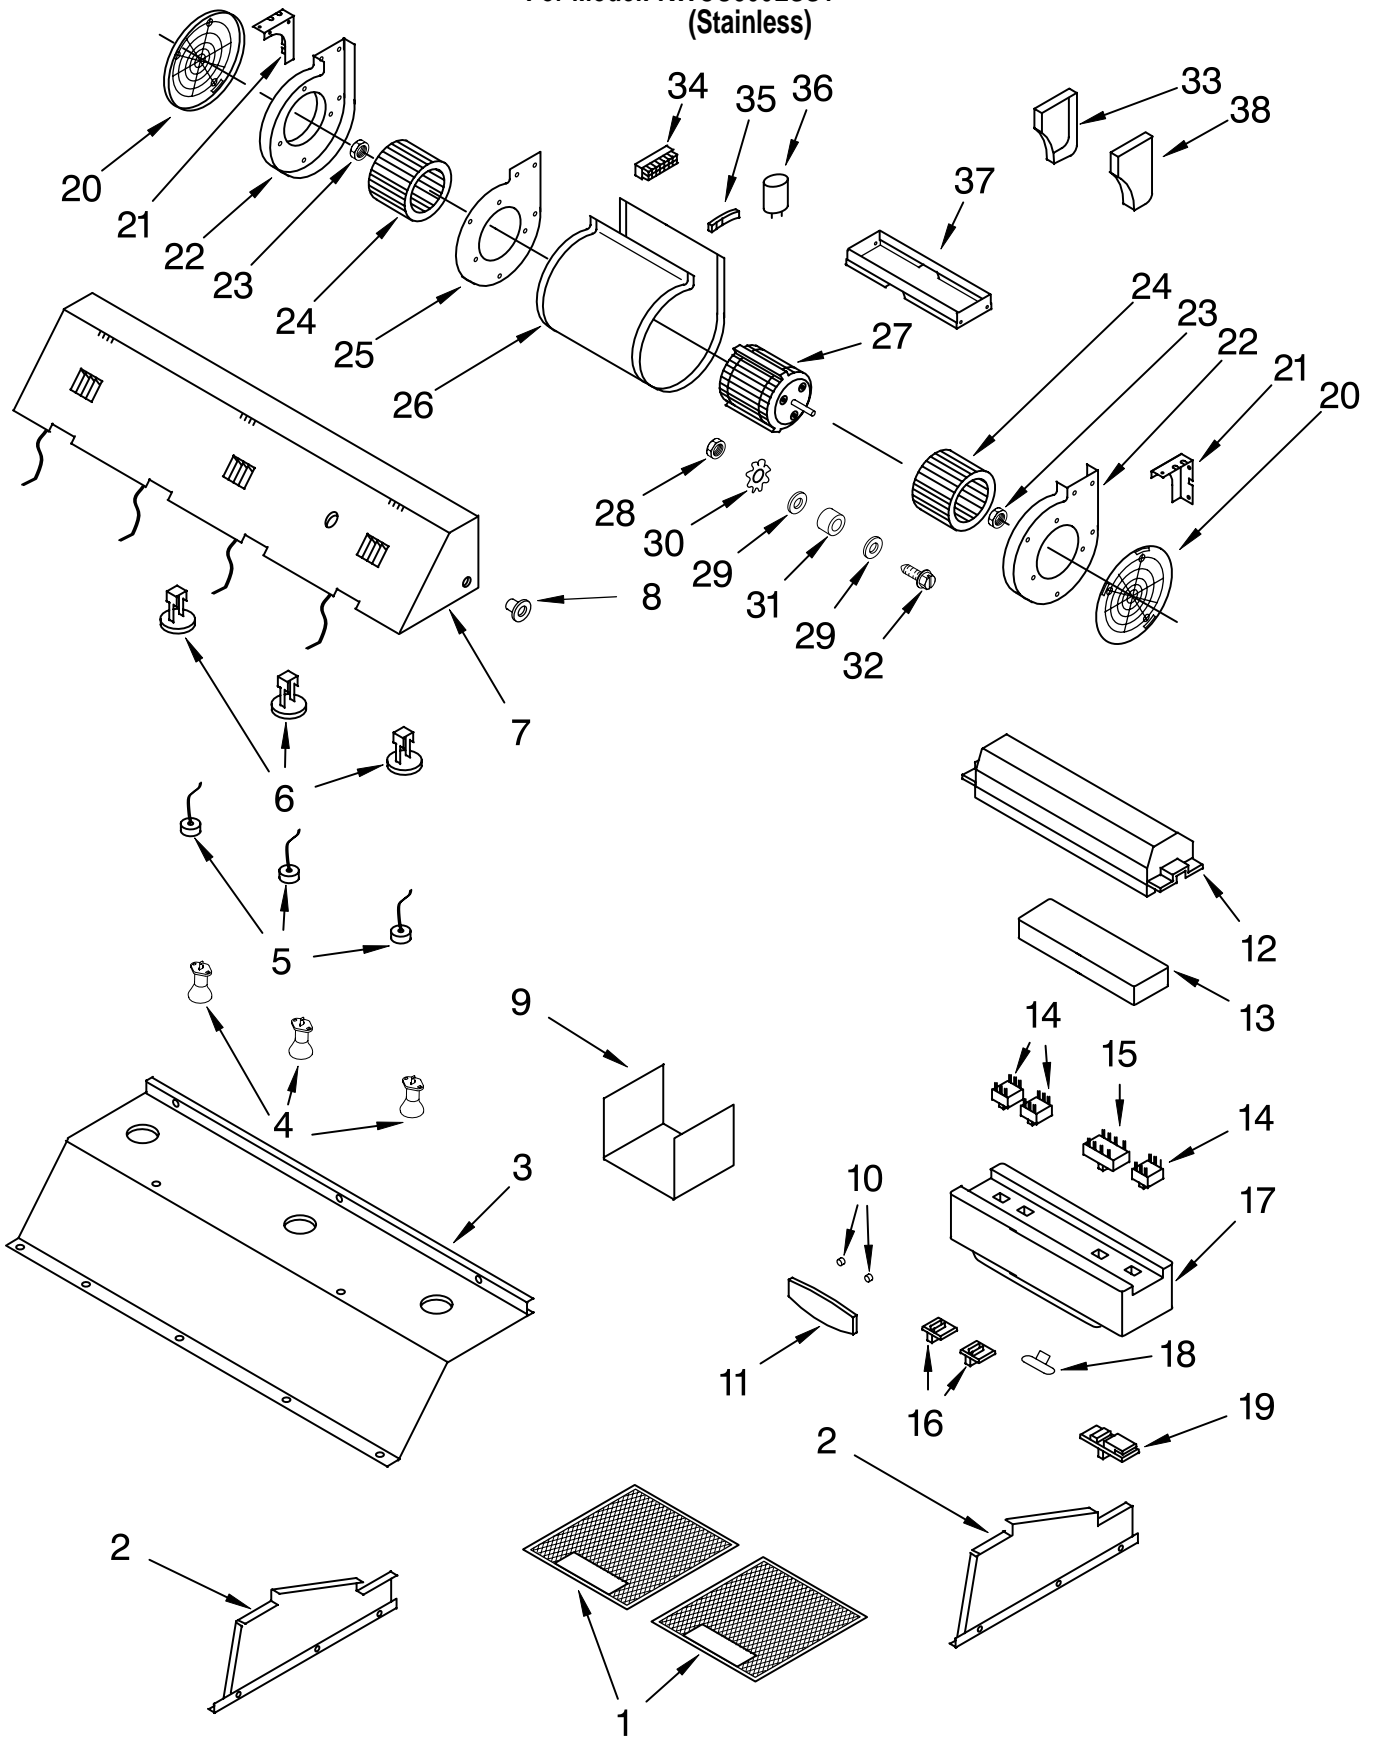

VENTILATION PARTS

For Model: KWCU300LSS1
(Stainless)

FOR ORDERING INFORMATION REFER TO PARTS PRICE LIST

VENTILATION PARTS

For Model: KWCU300LSS1
(Stainless)

<u>Illus.</u> <u>No.</u>	<u>Part</u> <u>No.</u>	<u>DESCRIPTION</u>
1	8189594	Filter, Grease
2		Support, Side
	8190468	Left
	8190473	Right
3	8190469	Support, Light
4	8189593	Bulb, Halogen
5	8189597	Holder, Bulb
6	8189598	Support, Bulb
7	8190470	Cover, Light
8	4360062	Relief, Strain
9	8189614	Cover, Inlet
10	8189615	Spacer
11	8189616	Plate, Mounting
12	8189624	Cover, Switch
13	8189623	Support, Switch
14	8189621	Switch, On-Off
15	8189622	Switch, Motor
16	8189618	Button, On/Off
17	8189619	Box, Control
18	4360028	Lens, Indicator
19	8189620	Button, Mtr Speed
20	4360257	Support, Filter
21		Bracket, Diffuser
	8189628	Left
	8189625	Right
22		Cover, Blower
	4360188	Left
	4360179	Right
23	4360180	Nut, Locking
24		Impeller, Blower
	4360187	Left
	4360181	Right
25	4360185	Plate, Mtr Mount
26	4360184	Housing, Fan
27	8189627	Motor, Blower
28	8189626	Nut, Motor
29	4360345	Washer
30	4360344	Washer, Star
31	4360342	Spacer, Motor
32	4360347	Screw, Mtr Mount
33	4360056	Box, Capacitor
34	8189629	Block, Terminal
35	4360059	Bracket, Capacitor
36	4360175	Capacitor
37	4360255	Extension, Blower
38	4360060	Cover, Box

ACCESSORY PARTS

8284756	Backsplash
4378616	Wire Racks
4378617	Rack Hanger Kits
	Utensil Bars
4378618	Side
4378619	Rear

FOR ORDERING INFORMATION REFER TO PARTS PRICE LIST