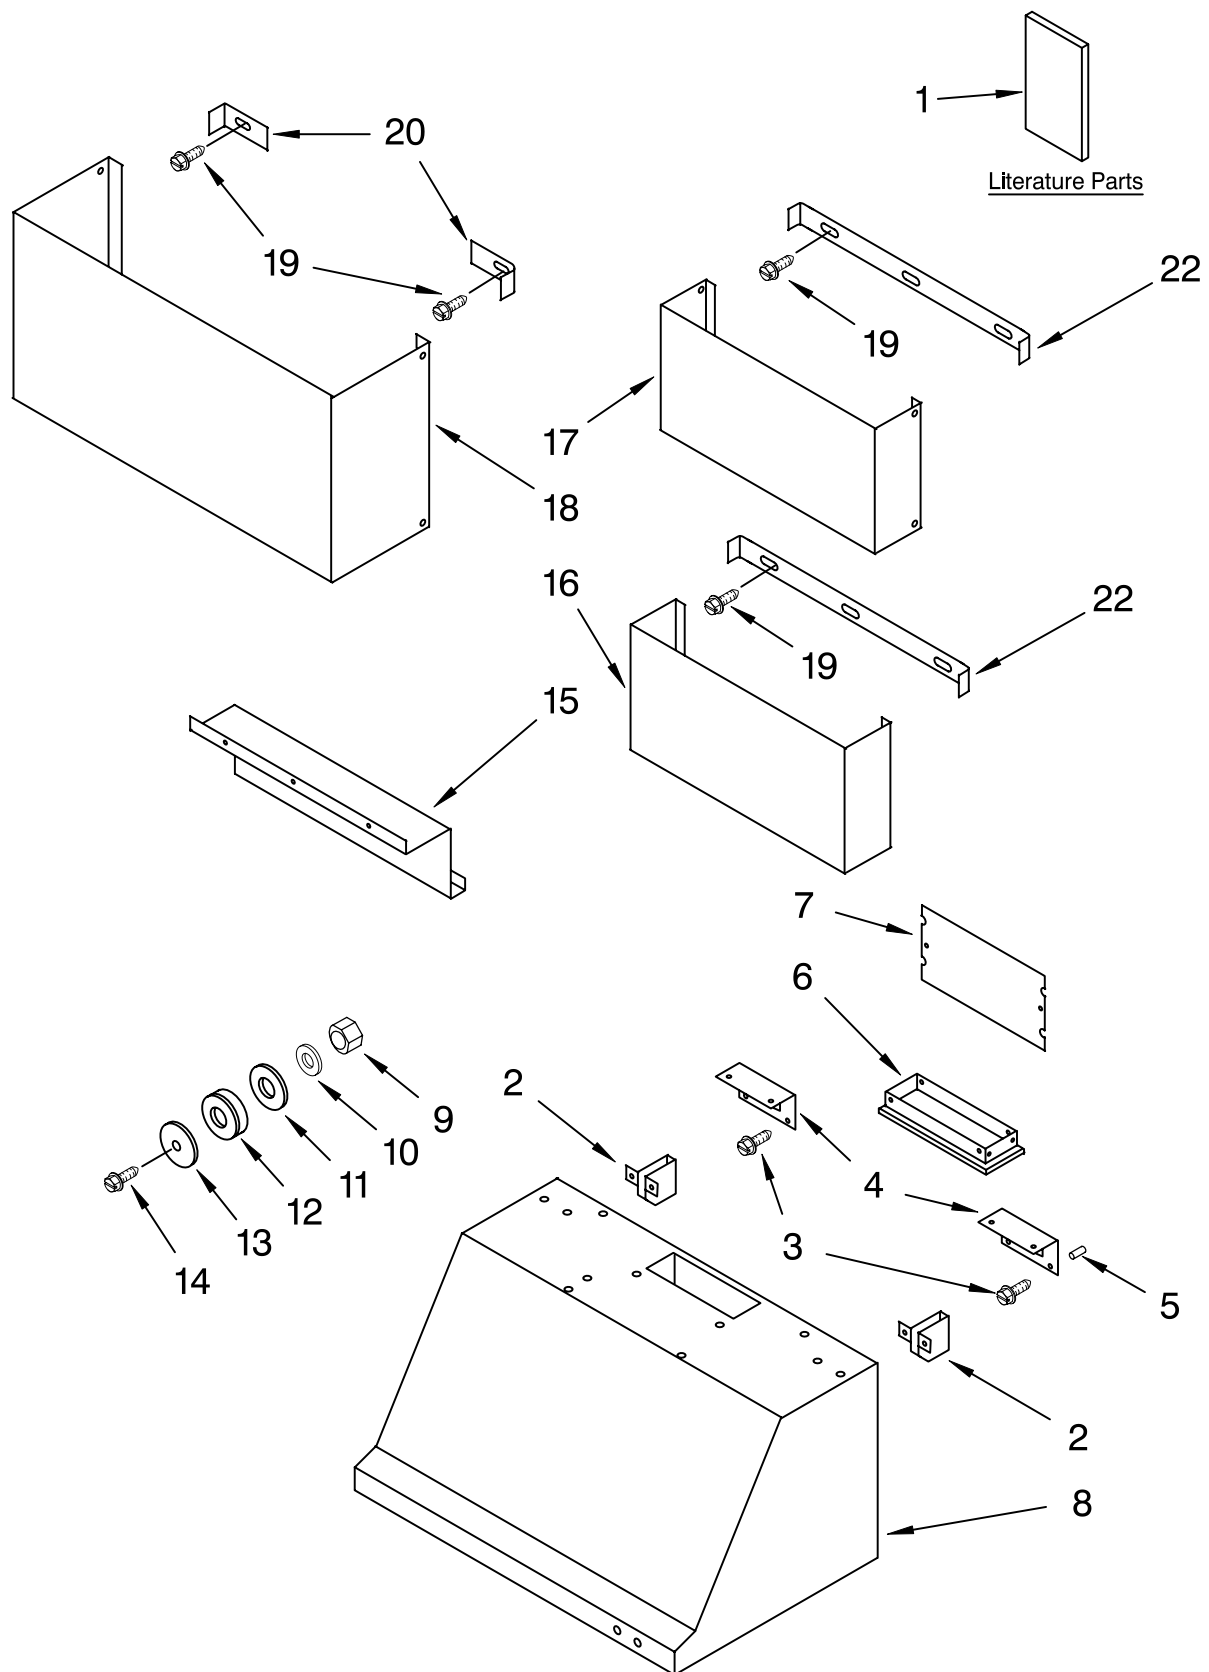

For Model: KWCU300LSS1
(Stainless)

FOR ORDERING INFORMATION REFER TO PARTS PRICE LIST

HOOD PARTS

For Model: KWCU300LSS1
(Stainless)

Illus. No.	Part No.	DESCRIPTION
1		Literature Parts
	9763385	Use & Care Guide
	8189631	Wiring Diagram
2	8189612	Bracket, Hood
3	8189611	Screw
4	8189610	Bracket, Mounting
5	4360318	Grommet
6	4360001	Damper
7	4360190	Cover, Exhaust
8	8190472	Hood
9	8189600	Nut
10	4360158	Washer
11	8189601	Plate (Rubber)
12	8189602	Transformer, 120V
13	8189603	Plate (Nylon)
14	4360310	Screw
15	8190471	Support, Back
16	8189605	Chimney, Lower
17	8189606	Chimney, Upper
18	8189992	Chimney, 30"
19	4360320	Screw
20	8189608	Bracket, Chimney
22	8189609	Bracket, Upper

FOR ORDERING INFORMATION REFER TO PARTS PRICE LIST