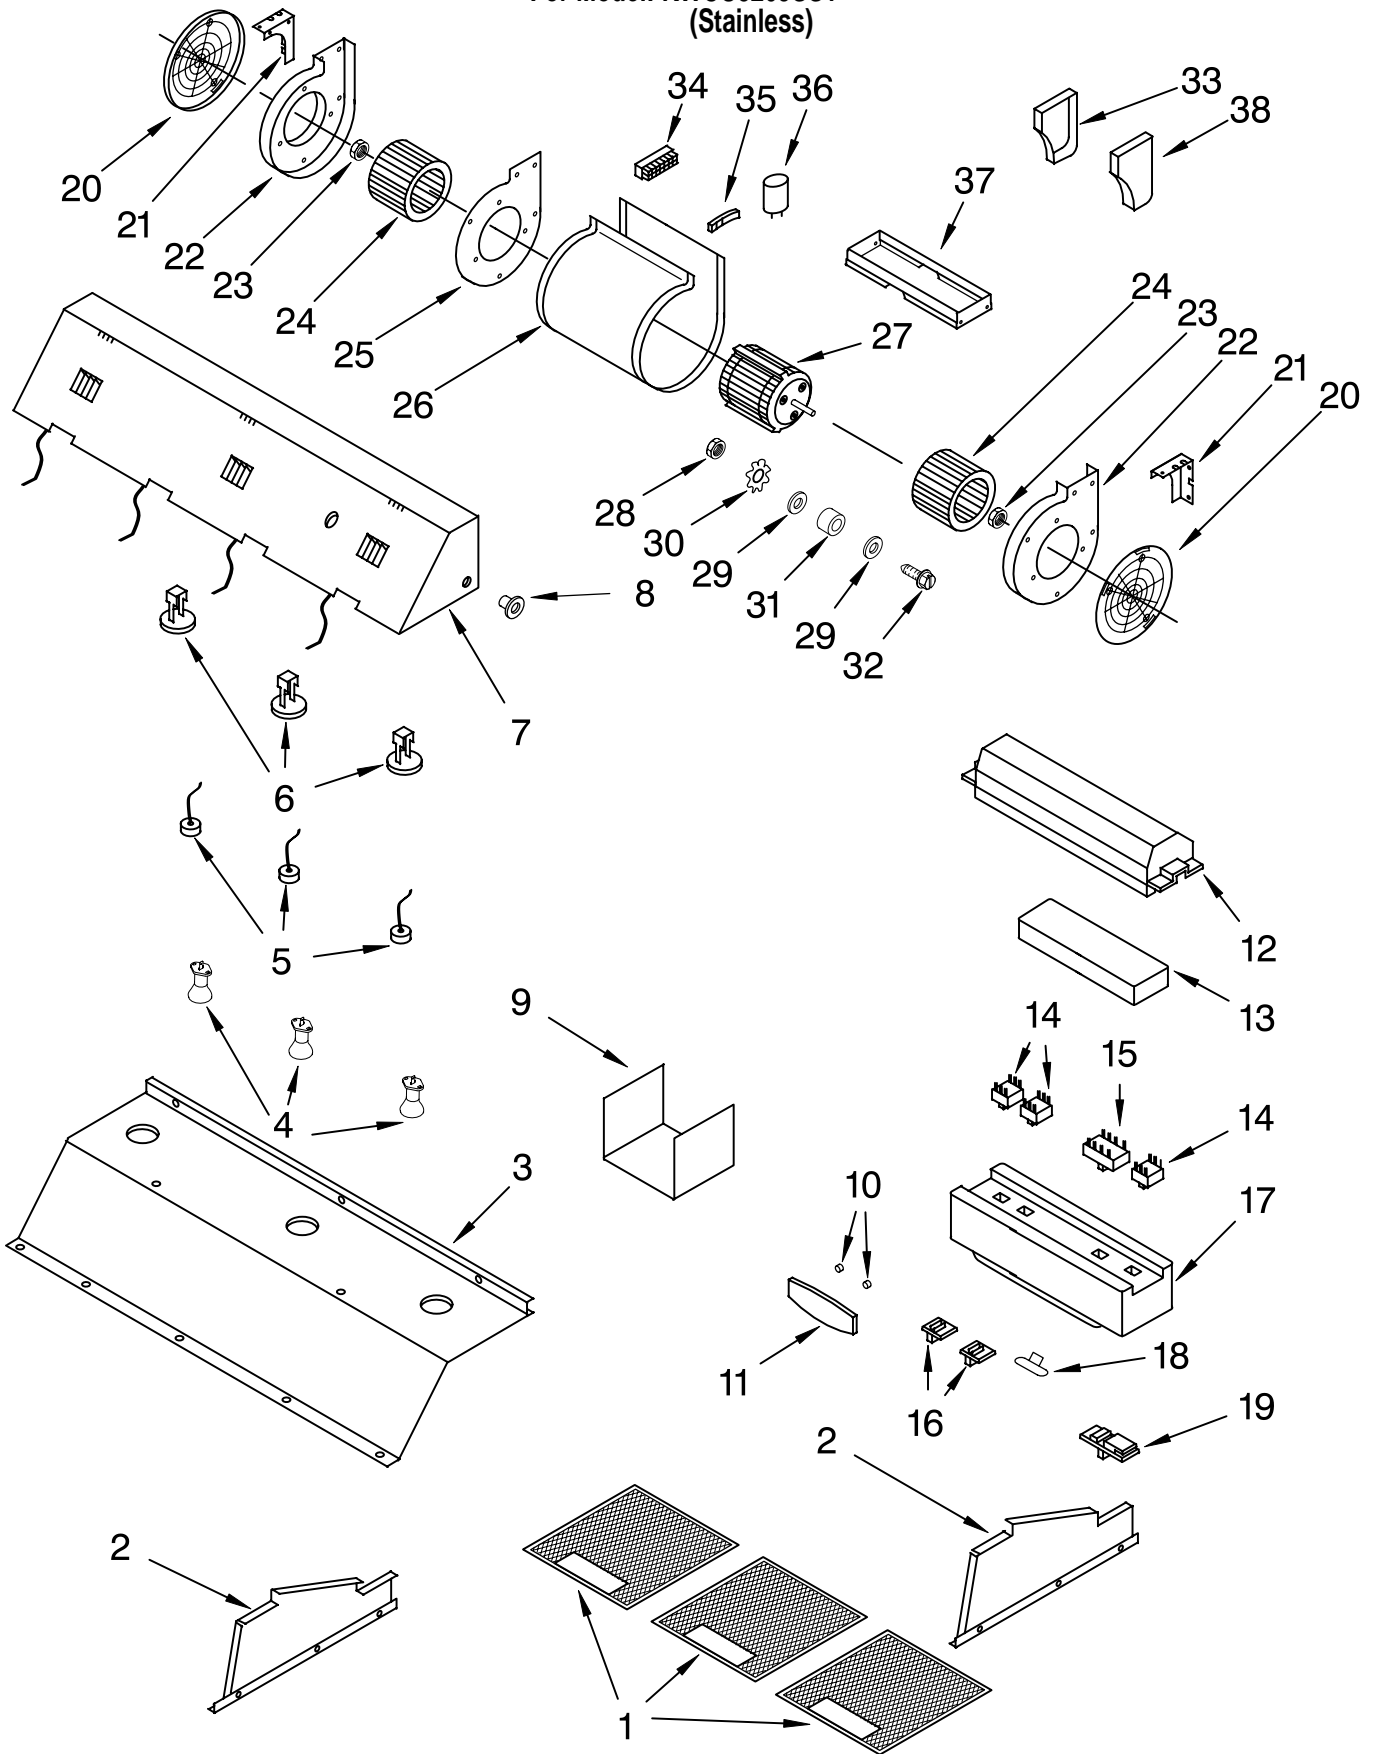

VENTILATION PARTS

For Model: KWCU320JSS1
(Stainless)

FOR ORDERING INFORMATION REFER TO PARTS PRICE LIST

VENTILATION PARTS

For Model: KWCU320JSS1
(Stainless)

Illus. No.	Part No.	DESCRIPTION
1	8189594	Filter, Grease
2		Support, Side
	8190475	Left
	8190479	Right
3	8190476	Support, Light
4	8189593	Bulb, Halogen
5	8189597	Holder, Bulb
6	8189598	Support, Bulb
7	8189599	Cover, Light
8	4360062	Relief, Strain
9	8189614	Cover, Inlet
10	8189615	Spacer
11	8189616	Plate, Mounting
12	8189624	Cover, Switch
13	8189623	Support, Switch
14	8189621	Switch, On-Off
15	8189622	Switch, Motor
16	8189618	Button, On/Off

Illus. No.	Part No.	DESCRIPTION
17	8189619	Box, Control
18	4360028	Lens, Indicator
19	8189620	Button, Mtr Speed
20	4360257	Support, Filter
21		Bracket, Diffuser
	8189628	Left
	8189625	Right
22		Cover, Blower
	4360188	Left
	4360179	Right
23	4360180	Nut, Locking
24		Impeller, Blower
	4360187	Left
	4360181	Right
25	4360185	Plate, Mtr Mount
26	4360184	Housing, Fan
27	8189627	Motor, Blower
28	8189626	Nut, Motor
29	4360345	Washer
30	4360344	Washer, Star
31	4360342	Spacer, Motor

Illus. No.	Part No.	DESCRIPTION
32	4360347	Screw, Mtr Mount
33	4360056	Box, Capacitor
34	8189629	Block, Terminal
35	4360059	Bracket, Capacitor
36	4360175	Capacitor
37	4360255	Extension, Blower
38	4360060	Cover, Box

ACCESSORY PARTS

8284756	Backsplash
4378616	Wire Racks
4378617	Rack Hanger Kits
	Utensil Bars
4378618	Side
4378619	Rear

FOR ORDERING INFORMATION REFER TO PARTS PRICE LIST