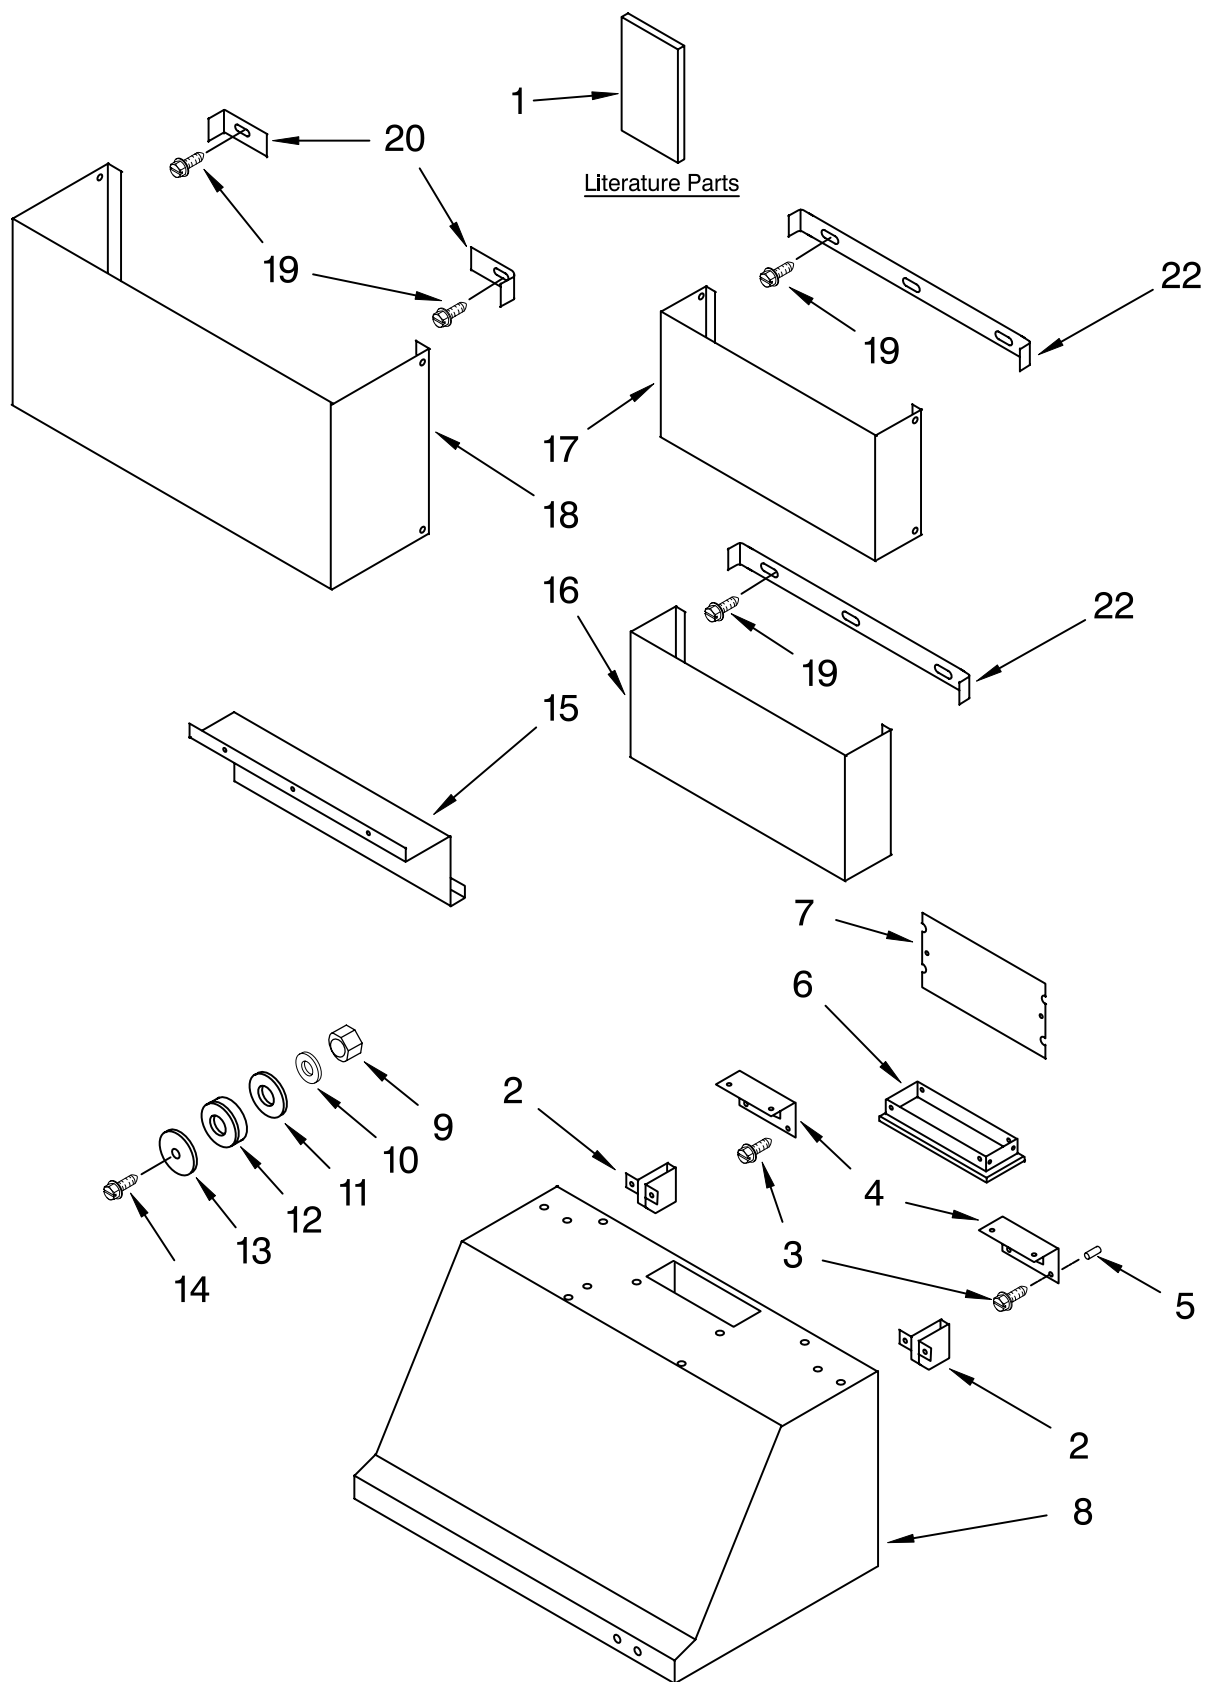

For Model: KWCU320JSS1
(Stainless)

FOR ORDERING INFORMATION REFER TO PARTS PRICE LIST

HOOD PARTS

For Model: KWCU320JSS1
(Stainless)

Illus. No.	Part No.	DESCRIPTION
1		Literature Parts
	9763385	Use & Care Guide/ Install Instructns
	8189631	Wiring Diagram
2	8189612	Bracket, Hood
3	8189611	Screw
4	8189610	Bracket, Mounting
5	4360318	Grommet
6	4360001	Damper
7	4360190	Cover, Exhaust
8	8190478	Hood
9	8189600	Nut
10	4360158	Washer
11	8189601	Plate (Rubber)
12	8189602	Transformer, 120V
13	8189603	Plate (Nylon)
14	4360310	Screw
15	8190477	Support, Back
16	8189605	Chimney, Lower
17	8189606	Chimney, Upper
18	8189993	Chimney, 42"
19	4360320	Screw
20	8189608	Bracket, Chimney
22	8189609	Bracket, Upper

Illus. No.	Part No.	DESCRIPTION
1	8189594	Filter, Grease
2		Support, Side
	8190475	Left
	8190479	Right
3	8190476	Support, Light
4	8189593	Bulb, Halogen
5	8189597	Holder, Bulb
6	8189598	Support, Bulb
7	8189599	Cover, Light
8	4360062	Relief, Strain
9	8189614	Cover, Inlet
10	8189615	Spacer
11	8189616	Plate, Mounting
12	8189624	Cover, Switch
13	8189623	Support, Switch
14	8189621	Switch, On-Off
15	8189622	Switch, Motor
16	8189618	Button, On/Off

Illus. No.	Part No.	DESCRIPTION
17	8189619	Box, Control
18	4360028	Lens, Indicator
19	8189620	Button, Mtr Speed
20	4360257	Support, Filter
21		Bracket, Diffuser
	8189628	Left
	8189625	Right
22		Cover, Blower
	4360188	Left
	4360179	Right
23	4360180	Nut, Locking
24		Impeller, Blower
	4360187	Left
	4360181	Right
25	4360185	Plate, Mtr Mount
26	4360184	Housing, Fan
27	8189627	Motor, Blower
28	8189626	Nut, Motor
29	4360345	Washer
30	4360344	Washer, Star
31	4360342	Spacer, Motor