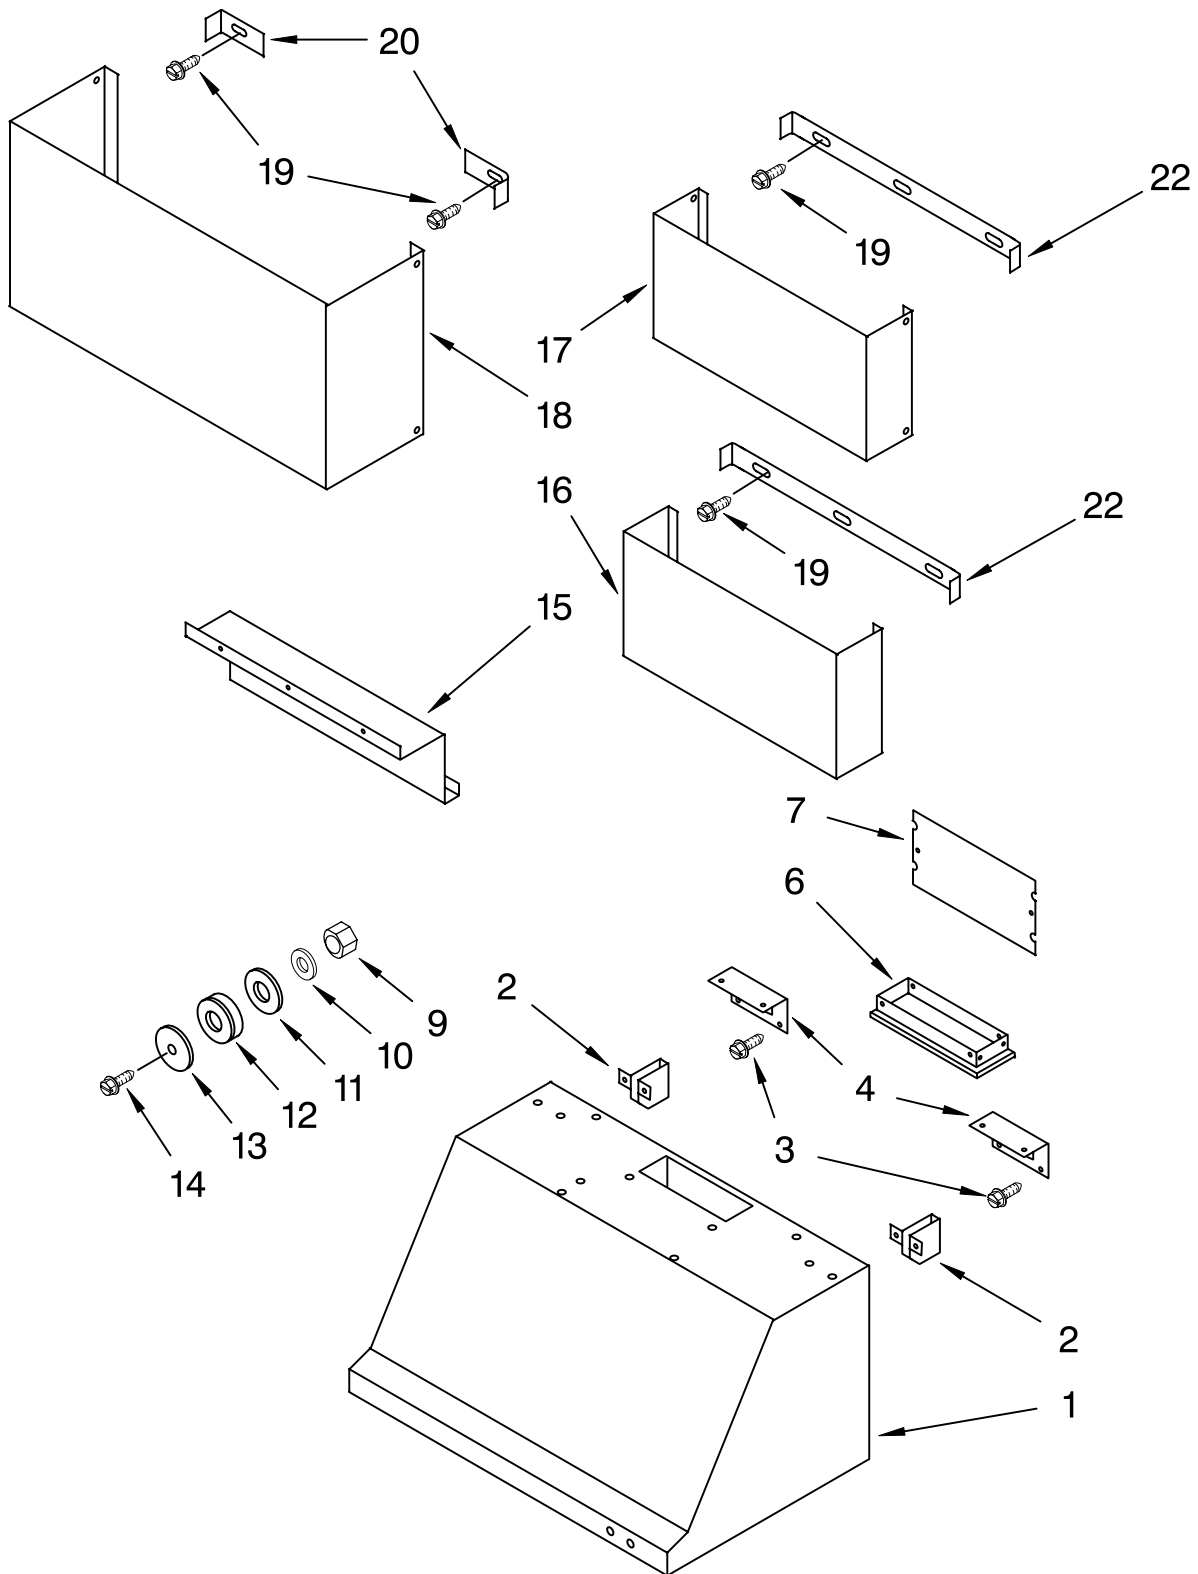

HOOD PARTS

For Model: KWCU360JSS0
(Stainless)

36" PROFESSIONAL HOOD

KitchenAid®

FOR ORDERING INFORMATION REFER TO PARTS PRICE LIST

HOOD PARTS

For Model: KWCU360JSS0

(Stainless)

Illus. No.	Part No.	DESCRIPTION	Illus. No.	Part No.	DESCRIPTION	Illus. No.	Part No.	DESCRIPTION
1	8189613	Hood	8	4360062	Relief, Strain	15	8189604	Support, Back
2	8189612	Bracket, Hood	9	8189600	Nut	16	8189605	Chimney, Lower
3	8189611	Screw	10	4360158	Washer	17	8189606	Chimney, Upper
4	8189610	Bracket, Mounting	11	8189601	Plate (Rubber)	18	8189607	Chimney, 36"
5	4360318	Grommet	12	8189602	Transformer, 120V	19	4360320	Screw
6	4360001	Damper	13	8189603	Plate (Nylon)	20	8189608	Bracket, Chimney
7	4360190	Cover, Exhaust	14	4360310	Screw	22	8189609	Bracket, Upper

Illus. No.	Part No.	DESCRIPTION	Illus. No.	Part No.	DESCRIPTION	Illus. No.	Part No.	DESCRIPTION
1	8189594	Filter, Grease	19	8189620	Button, Mtr Speed	34	8189629	Block, Terminal
2		Support, Side	20	4360257	Support, Filter	35	4360059	Bracket, Capacitor
	8189595	Left	21		Bracket, Diffuser	36	4360175	Capacitor
	8189617	Right		8189628	Left	37	4360255	Extension, Blower
3	8189596	Support, Light		8189625	Right	38	4360060	Cover, Box
4	8189593	Bulb, Halogen	22		Cover, Blower			
5	8189597	Holder, Bulb		4360188	Left			
6	8189598	Support, Bulb		4360179	Right			
7	8189599	Cover, Light	23	4360180	Nut, Locking			
8	4360062	Relief, Strain	24		Impeller, Blower			
9	8189614	Cover, Inlet		4360187	Left			
10	8189615	Spacer		4360181	Right			
11	8189616	Nameplate	25	4360185	Plate, Mtr Mount			
12	8189624	Cover, Switch	26	4360184	Housing, Fan			
13	8189623	Support, Switch	27	8189627	Motor, Blower			
14	8189621	Switch, On/Off	28	8189626	Nut, Motor			
15	8189622	Switch, Motor	29	4360345	Washer			
16	8189618	Button, On/Off	30	4360344	Washer, Star			
17	8189619	Box, Control	31	4360342	Spacer, Motor			
18	4360028	Lens, Indicator	32	4360347	Screw, Mtr Mount			
			33	4360056	Box, Capacitor			