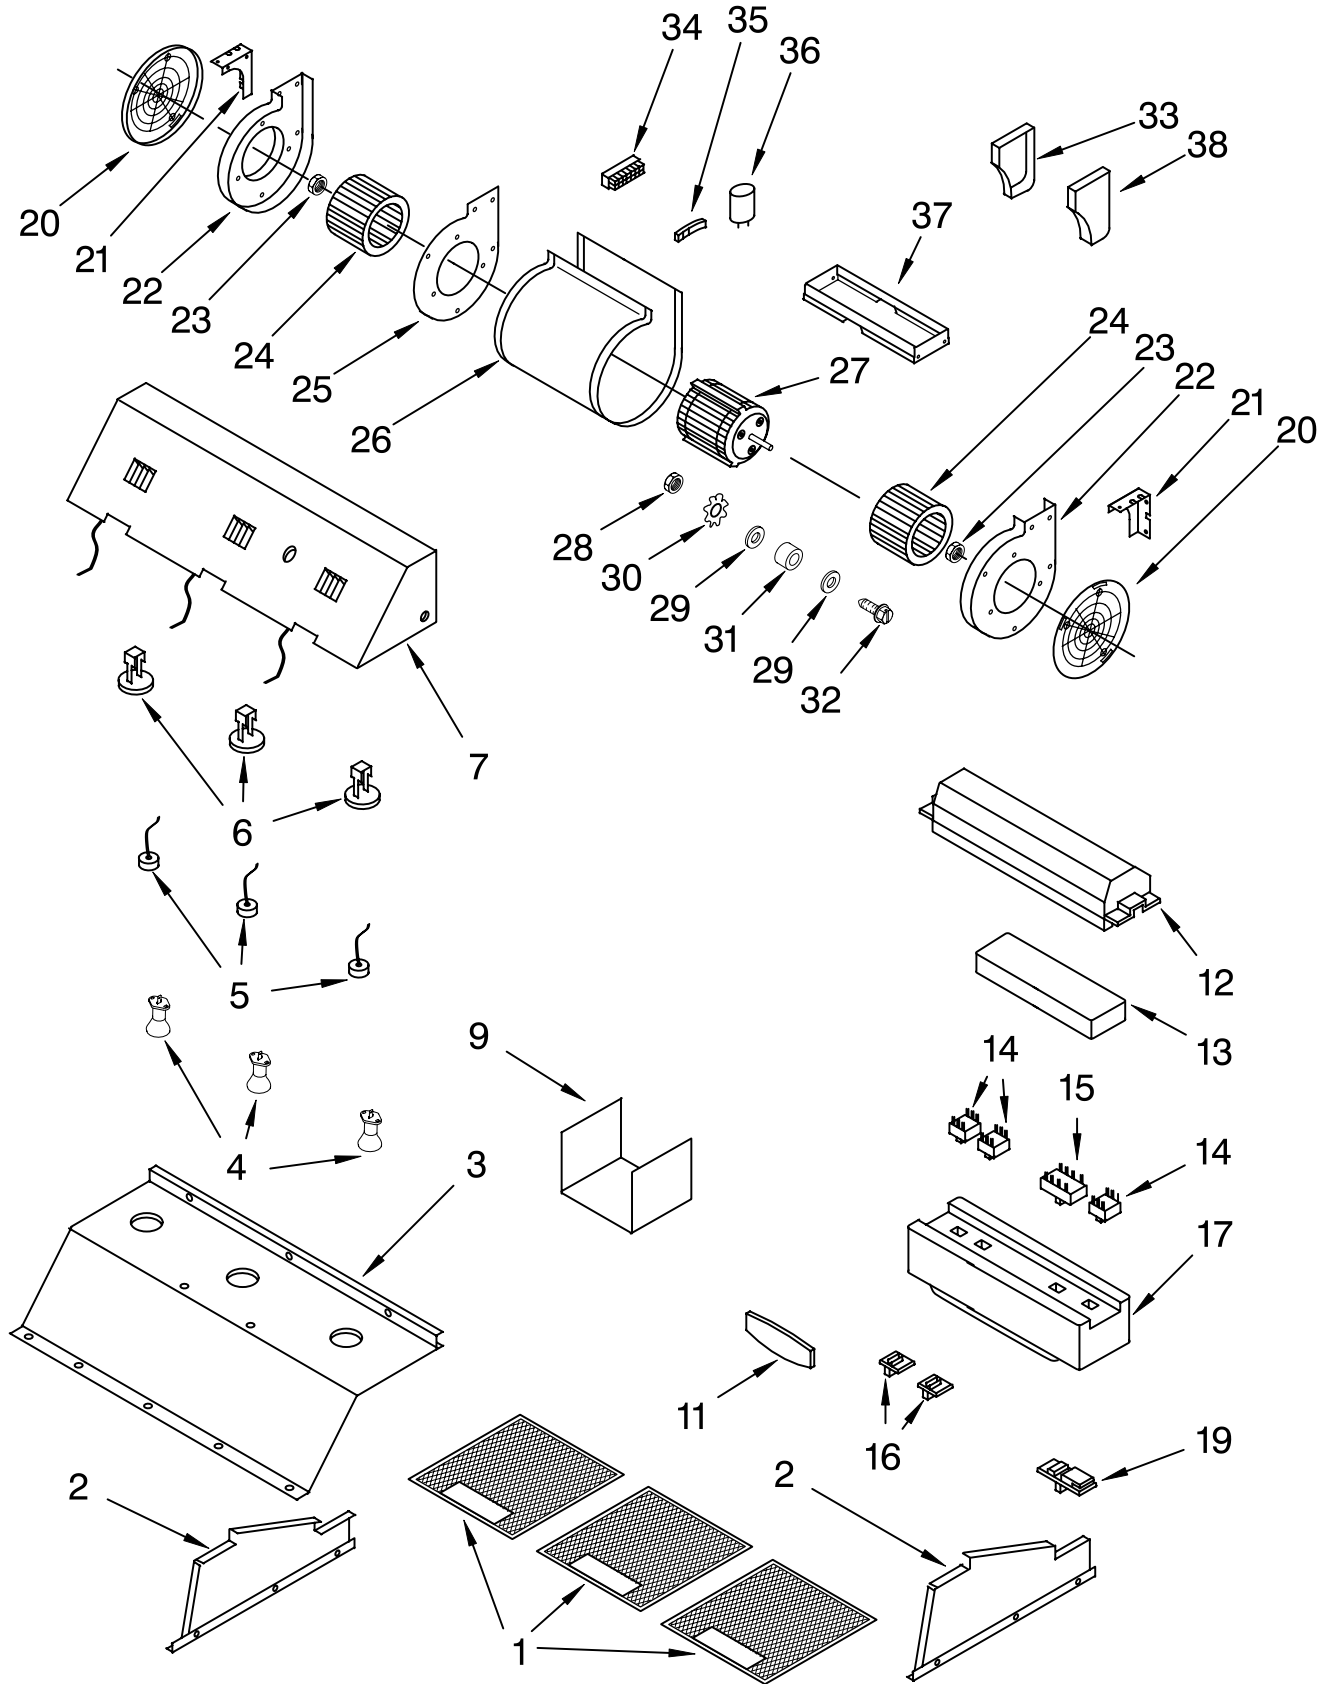

VENTILATION PARTS

For Model: KWCU360JSS0

(Stainless)

FOR ORDERING INFORMATION REFER TO PARTS PRICE LIST

VENTILATION PARTS

For Model: KWCU360JSS0

(Stainless)

Illus. No.	Part No.	DESCRIPTION	Illus. No.	Part No.	DESCRIPTION	Illus. No.	Part No.	DESCRIPTION
1	8189594	Filter, Grease	19	8189620	Button, Mtr Speed	34	8189629	Block, Terminal
2		Support, Side	20	4360257	Support, Filter	35	4360059	Bracket, Capacitor
	8189595	Left	21		Bracket, Diffuser	36	4360175	Capacitor
	8189617	Right		8189628	Left	37	4360255	Extension, Blower
3	8189596	Support, Light		8189625	Right	38	4360060	Cover, Box
4	8189593	Bulb, Halogen	22		Cover, Blower			
5	8189597	Holder, Bulb		4360188	Left			
6	8189598	Support, Bulb		4360179	Right			
7	8189599	Cover, Light	23	4360180	Nut, Locking			
8	4360062	Relief, Strain	24		Impeller, Blower			
9	8189614	Cover, Inlet		4360187	Left			
10	8189615	Spacer		4360181	Right			
11	8189616	Nameplate	25	4360185	Plate, Mtr Mount			
12	8189624	Cover, Switch	26	4360184	Housing, Fan			
13	8189623	Support, Switch	27	8189627	Motor, Blower			
14	8189621	Switch, On/Off	28	8189626	Nut, Motor			
15	8189622	Switch, Motor	29	4360345	Washer			
16	8189618	Button, On/Off	30	4360344	Washer, Star			
17	8189619	Box, Control	31	4360342	Spacer, Motor			
18	4360028	Lens, Indicator	32	4360347	Screw, Mtr Mount			
			33	4360056	Box, Capacitor			

LITERATURE PARTS

LIT8284829 Use & Care Guide
LIT8189631 Wiring Diagram

ACCESSORY PARTS

8284756 Backsplash
4378616 Wire Racks
4378617 Rack Hanger Kits
Utensil Bars
4378618 Side
4378619 Rear

FOR ORDERING INFORMATION REFER TO PARTS PRICE LIST