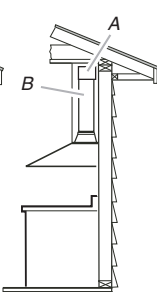

Vent system can terminate either through the roof or wall. To vent through a wall, a 90° elbow is needed.

Roof Venting

A. Roof cap
B. 6" (15.2 cm) round vent

Wall Venting

A. Wall cap
B. 6" (15.2 cm) round vent

Non-vented (recirculating)

A. Deflector
B. 6" (15.2 cm) round vent

To calculate the length of the system you need, add the equivalent feet (meters) for each vent piece used in the system.

Vent piece	6" (15.2 cm) round
45° elbow	2.5' (0.8 m) 
90° elbow	5.0' (1.5 m) 

Maximum equivalent vent length is 35' (10.7 m).

Example Vent System

PRODUCT DIMENSIONS

Vented installations

Non-vented (recirculating) installations

INSTALLATION DIMENSIONS

Note: The range hood chimneys are adjustable and designed to meet varying ceiling or soffit heights depending on the distance "X" between the bottom of the range hood and the cooking surface. For higher ceilings, a 40" (101.6 cm) Chimney Extension Kit Part Number 8212710 (Stainless Steel), 8212711 (White), or 8212712 (black) is available from your dealer or an authorized parts distributor. The chimney extension replaces the upper chimney shipped with the range hood.