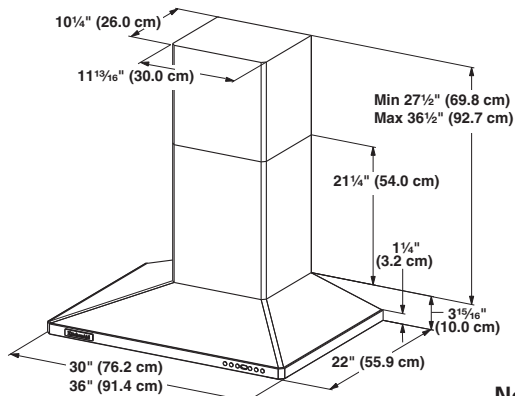

Vent system can terminate either through the roof or wall. To vent through a wall, a 90° elbow is needed.

Roof Venting

A. Roof cap
B. 6" (15.2 cm) round vent

Wall Venting

A. Wall cap
B. 6" (15.2 cm) round vent

Non-vented (recirculating)

A. Deflector
B. 6" (15.2 cm) round vent

To calculate the length of the system you need, add the equivalent feet (meters) for each vent piece used in the system.

Vent piece	6" (15.2 cm) round
45° elbow	2.5' (0.8 m) 
90° elbow	5.0' (1.5 m) 

Maximum equivalent vent length is 35' (10.7 m).

Example Vent System

PRODUCT DIMENSIONS

Vented installations

Non-vented (recirculating) installations

INSTALLATION DIMENSIONS

Note: The range hood chimneys are adjustable and designed to meet varying ceiling or soffit heights depending on the distance "X" between the bottom of the range hood and the cooking surface. For higher ceilings, a 40" (101.6 cm) Chimney Extension Kit Part Number 8212710 (Stainless Steel), 8212711 (White), or 8212712 (black) is available from your dealer or an authorized parts distributor. The chimney extension replaces the upper chimney shipped with the range hood.

Important:

Minimum distance "X": 24" (61.0 cm)
Suggested maximum distance "X": 30" (76.2 cm)

For vented installations, the chimneys can be adjusted for ceilings between 7' 6-3/8" (2.30 m) and 9' 0" (2.74 m).