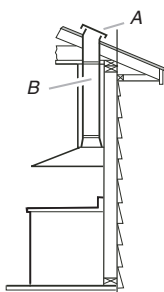

KitchenAid® 36" (76.2 cm) Range Hood

PRODUCT MODEL NUMBERS

KWCU405S
KWCU465S

Electrical: 120-volt, 60-Hz, AC-only, 15-amp, fused electrical circuit is required. Use copper wire only.

VENTING REQUIREMENTS

Note: Flexible vent is not recommended. Flexible vent creates back pressure and air turbulence that greatly reduce performance.

Vent system can terminate either through the roof or wall. To vent through a wall, a 90° elbow is needed.

Roof Venting

A. Roof cap
B. 6" (15.2 cm) round vent

Wall Venting

A. Wall cap
B. 6" (15.2 cm) round vent