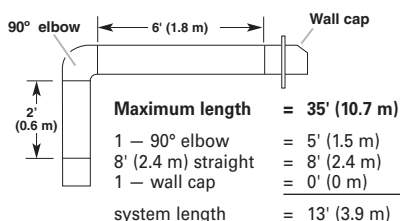

Vent system can terminate either through the roof or wall. To vent through a wall, a 90° elbow is needed.

Roof Venting

A. Roof cap
B. 6" (15.2 cm) round vent

Wall Venting

A. Wall cap
B. 6" (15.2 cm) round vent

Non-vented (recirculating)

A. Deflector
B. 6" (15.2 cm) round vent

To calculate the length of the system you need, add the equivalent feet (meters) for each vent piece used in the system.

Vent piece	6" (15.2 cm) round
45° elbow	2.5' (0.8 m) 
90° elbow	5.0' (1.5 m) 

Maximum equivalent vent length is 35' (10.7 m).

Example Vent System

PRODUCT DIMENSIONS

Vented installations

Non-vented (recirculating) installations

INSTALLATION DIMENSIONS

Note: The range hood chimneys are adjustable and designed to meet varying ceiling or soffit heights depending on the distance "X" between the bottom of the range hood and the cooking surface. For higher ceilings, a 40" (101.6 cm) Chimney Extension Kit Part Number 8212710 (Stainless Steel), 8212711 (White), or 8212712 (black) is available from your dealer or an authorized parts distributor. The chimney extension replaces the upper chimney shipped with the range hood.

Important:

Minimum distance "X": 24" (61.0 cm)
Suggested maximum distance "X": 30" (76.2 cm)

For vented installations, the chimneys can be adjusted for ceilings between 7' 6-3/8" (2.30 m) and 9' 0" (2.74 m).