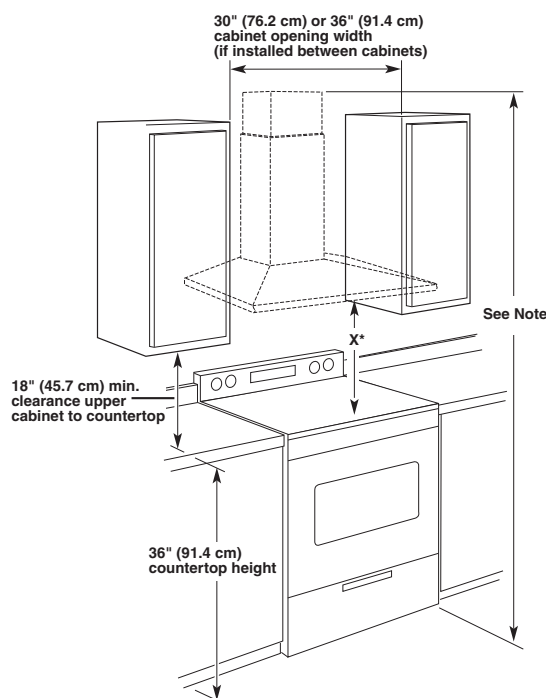

Maximum equivalent vent length is 35' (10.7 m).

Example Vent System

PRODUCT DIMENSIONS

Vented installations

Non-vented (recirculating) installations

INSTALLATION DIMENSIONS

Note: The range hood chimneys are adjustable and designed to meet varying ceiling or soffit heights depending on the distance "X" between the bottom of the range hood and the cooking surface. For higher ceilings, a 40" (101.6 cm) Chimney Extension Kit Part Number 8212710 (Stainless Steel), 8212711 (White), or 8212712 (black) is available from your dealer or an authorized parts distributor. The chimney extension replaces the upper chimney shipped with the range hood.

Important:

Minimum distance "X": 24" (61.0 cm)
Suggested maximum distance "X": 30" (76.2 cm)

For vented installations, the chimneys can be adjusted for ceilings between 7' 6-3/8" (2.30 m) and 9' 0" (2.74 m).