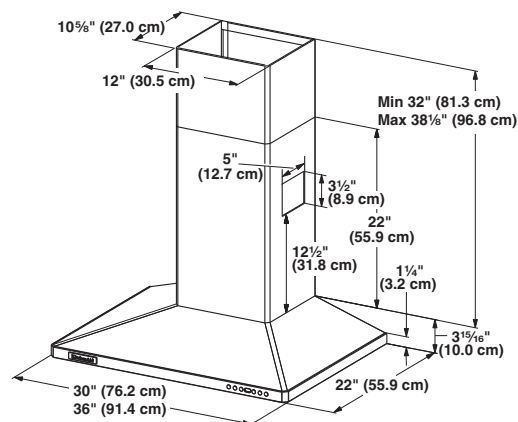

Non-vented (recirculating)

A. Deflector
B. 6" (15.2 cm) round vent

To calculate the length of the system you need, add the equivalent feet (meters) for each vent piece used in the system.

Vent piece	6" (15.2 cm) round
45° elbow	2.5' (0.8 m) 
90° elbow	5.0' (1.5 m) 

Maximum equivalent vent length is 35' (10.7 m).

Example Vent System

PRODUCT DIMENSIONS

Vented installations

Non-vented (recirculating) installations

INSTALLATION DIMENSIONS

Note: The range hood chimneys are adjustable and designed to meet varying ceiling or soffit heights depending on the distance "X" between the bottom of the range hood and the cooking surface. For higher ceilings, a 40" (101.6 cm) Chimney Extension Kit Part Number 8212710 (Stainless Steel), 8212711 (White), or 8212712 (black) is available from your dealer or an authorized parts distributor. The chimney extension replaces the upper chimney shipped with the range hood.

Important:

Minimum distance "X": 24" (61.0 cm)
Suggested maximum distance "X": 30" (76.2 cm)

For vented installations, the chimneys can be adjusted for ceilings between 7' 6-3/8" (2.30 m) and 9' 0" (2.74 m).