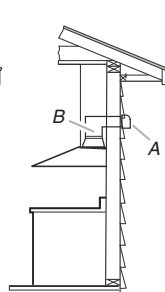

KitchenAid® 36" (76.2 cm) Range Hood

PRODUCT MODEL NUMBERS

KWCU405S
KWCU465S

Electrical: 120-volt, 60-Hz, AC-only, 15-amp, fused electrical circuit is required. Use copper wire only.

VENTING REQUIREMENTS

Note: Flexible vent is not recommended. Flexible vent creates back pressure and air turbulence that greatly reduce performance.

Vent system can terminate either through the roof or wall. To vent through a wall, a 90° elbow is needed.

Roof Venting

A. Roof cap
B. 6" (15.2 cm) round vent

Wall Venting

A. Wall cap
B. 6" (15.2 cm) round vent

Non-vented (recirculating)

A. Deflector
B. 6" (15.2 cm) round vent

To calculate the length of the system you need, add the equivalent feet (meters) for each vent piece used in the system.

Vent piece	6" (15.2 cm) round
45° elbow	2.5' (0.8 m) 
90° elbow	5.0' (1.5 m) 

Maximum equivalent vent length is 35' (10.7 m).

Example Vent System

PRODUCT DIMENSIONS

Vented installations

Non-vented (recirculating) installations

INSTALLATION DIMENSIONS

Note: The range hood chimneys are adjustable and designed to meet varying ceiling or soffit heights depending on the distance "X" between the bottom of the range hood and the cooking surface. For higher ceilings, a 40" (101.6 cm) Chimney Extension Kit Part Number 8212710 (Stainless Steel), 8212711 (White), or 8212712 (black) is available from your dealer or an authorized parts distributor. The chimney extension replaces the upper chimney shipped with the range hood.