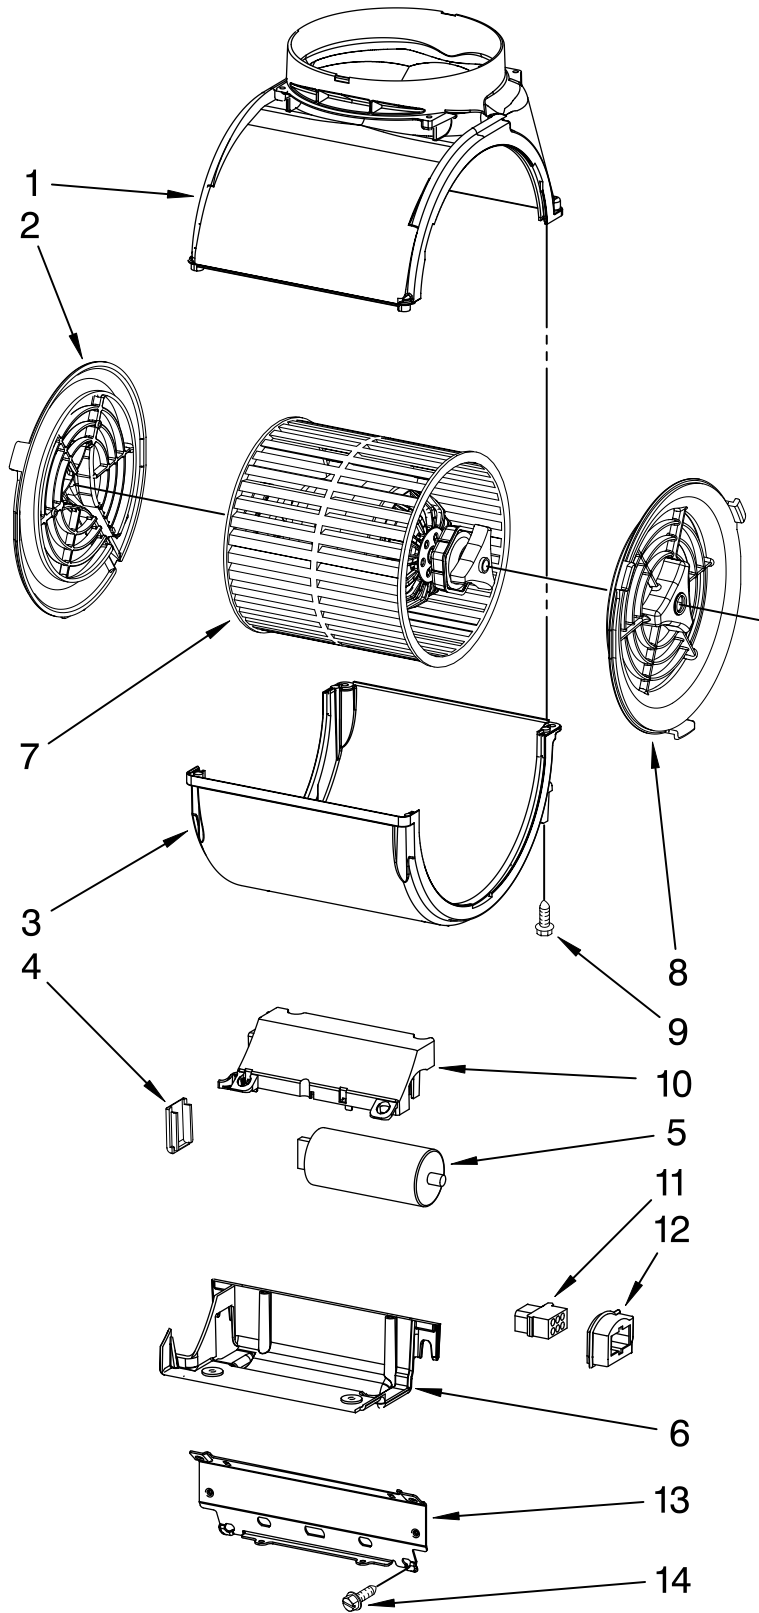

MOTOR PARTS

For Model: KWCU465SWH0, KWCU465SSS0, KWCU465SBL0

(White)

(Stainless)

(Black)

FOR ORDERING INFORMATION REFER TO PARTS PRICE LIST

MOTOR PARTS

For Model: KWCU465SWH0, KWCU465SSS0, KWCU465SBL0

(White)

(Stainless)

(Black)

Illus. No.	Part No.	DESCRIPTION
1	8190389	Housing, Fan (Upper)
2	8190388	Support, Motor LH
3	W10138388	Housing, Fan (Lower)
4	8190384	Cover
5	W10136368	Capacitor
6	W10138387	Cover, Wiring
7	W10138389	Motor Assy
8	8190391	Support, Motor RH
9	W10138393	Screw
10	W10138390	Box, Electrical
11	8190393	Connector
12	W10138392	Connection, 6-Way
13	W10138391	Bracket
14	8190582	Screw

FOR ORDERING INFORMATION REFER TO PARTS PRICE LIST