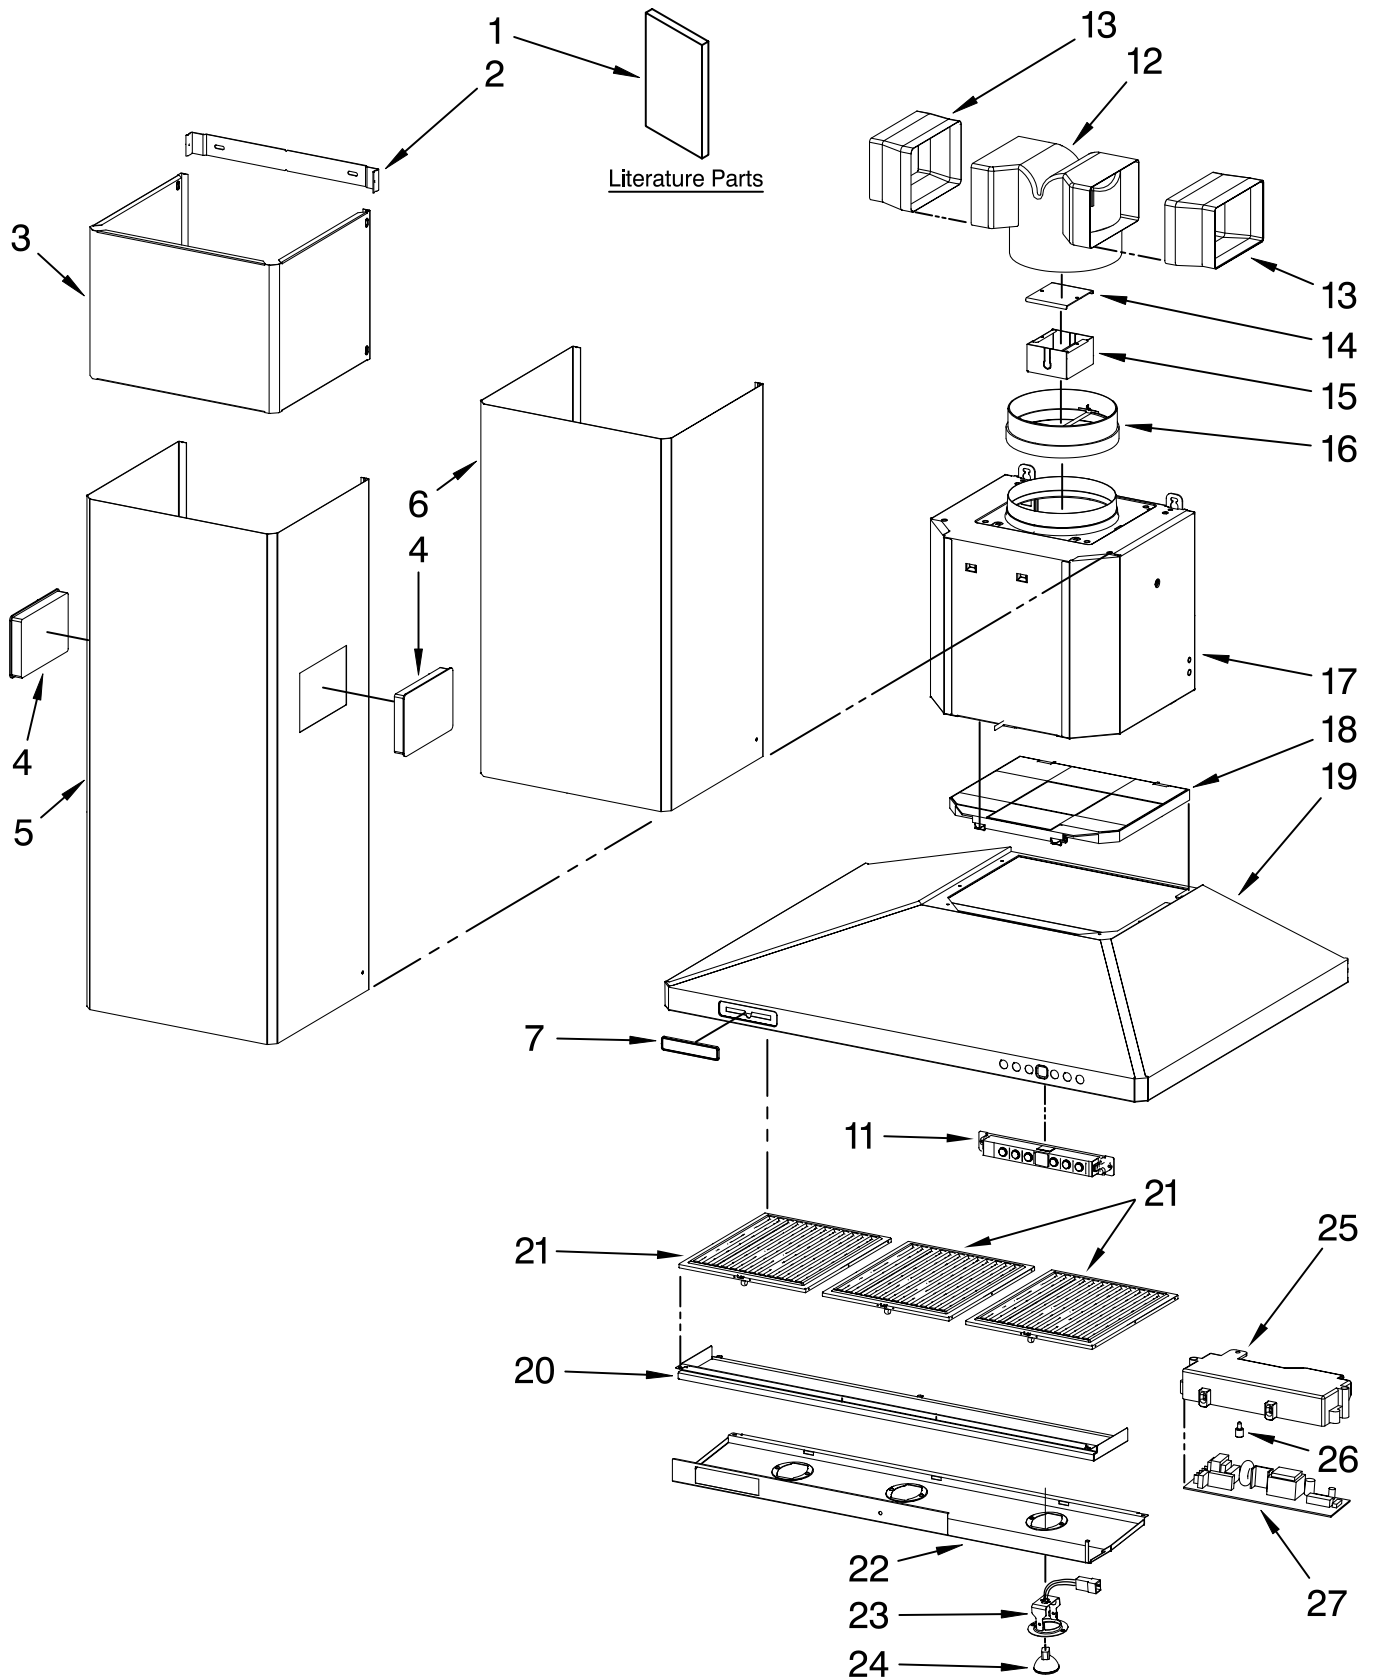

For Model: KWCU465SWH0, KWCU465SSS0, KWCU465SBL0

(White)

(Stainless)

(Black)

FOR ORDERING INFORMATION REFER TO PARTS PRICE LIST