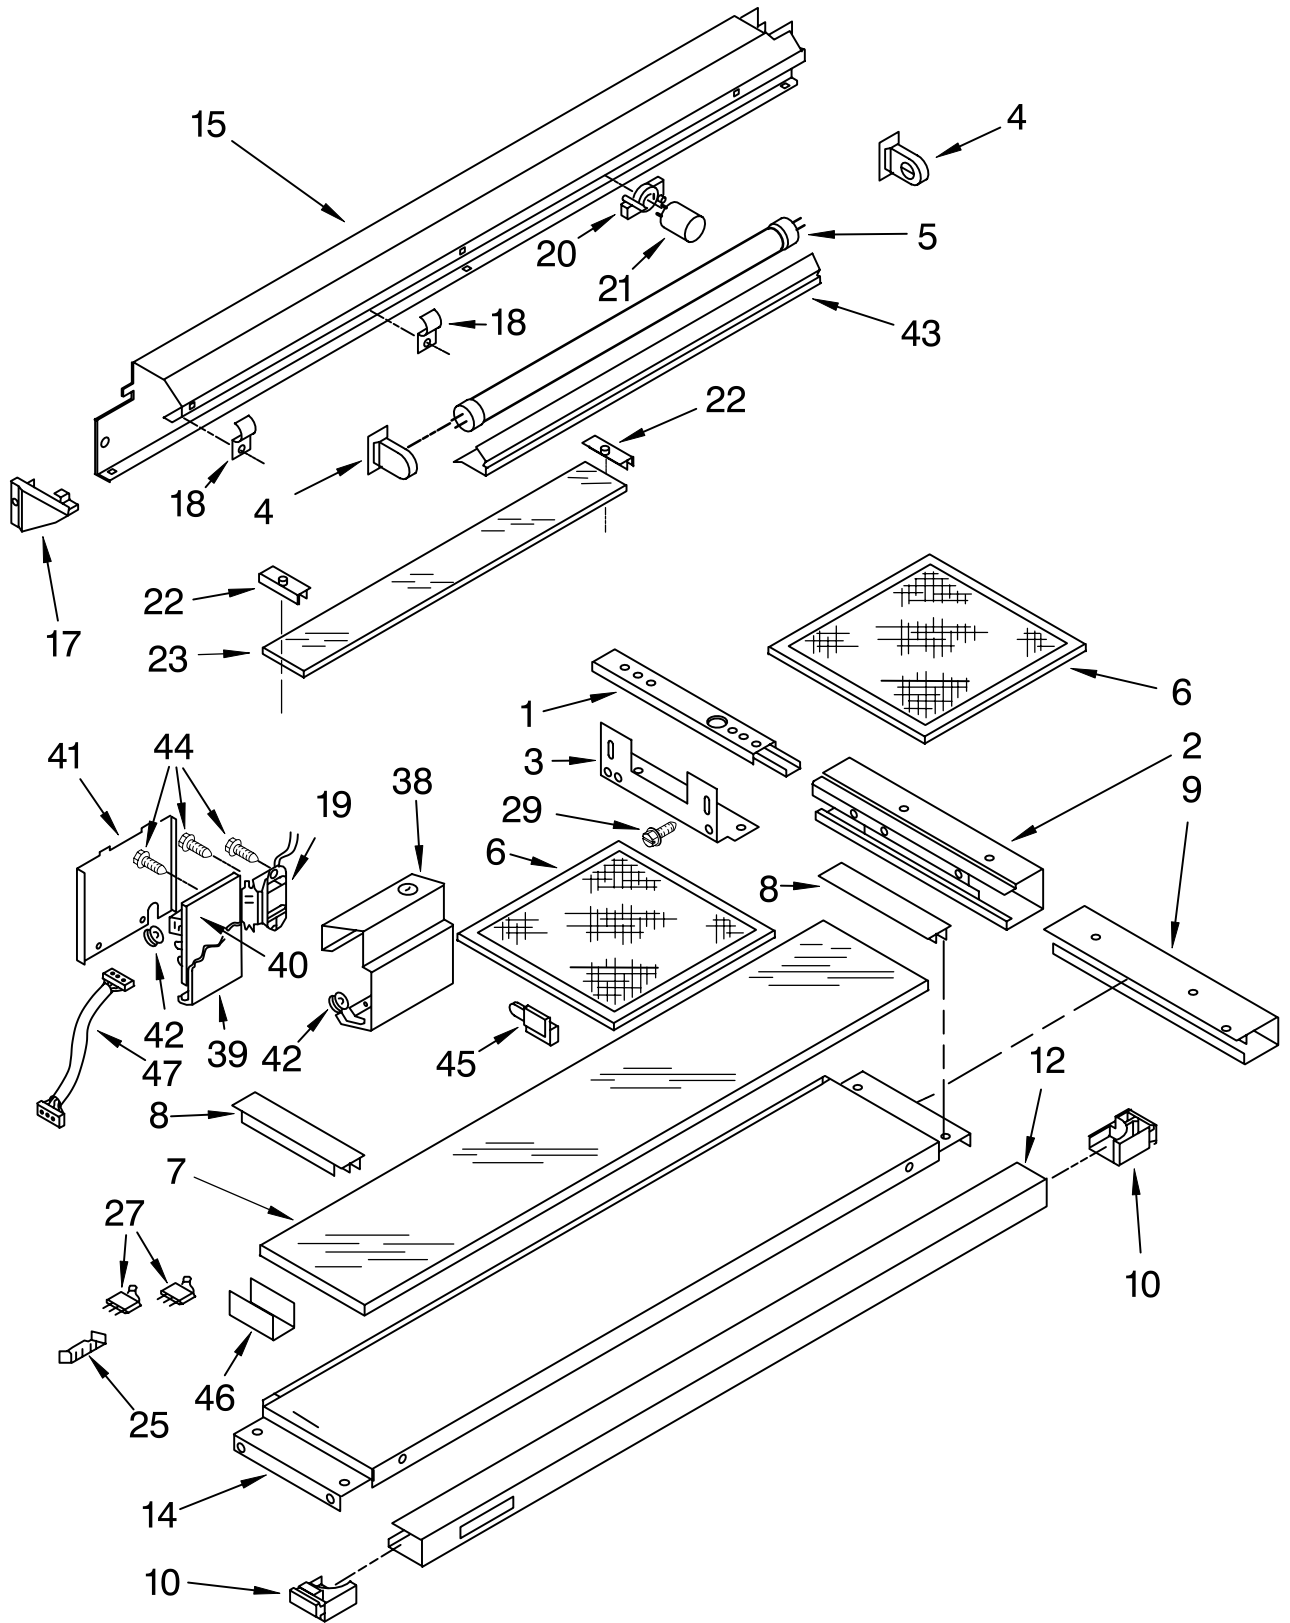

VENTILATION PARTS

For Model: KWVU205YBA1
(Brushed Aluminum)

30" SLIDE OUT
RANGE HOOD

FOR ORDERING INFORMATION REFER TO PARTS PRICE LIST

VENTILATION PARTS

For Model: KWVU205YBA1
(Brushed Aluminum)

Illus. No.	Part No.	DESCRIPTION
1	4360001	Damper Canopy
2		Canopy, Non-serviceable
3	4360002	Support
4		Canopy (2)
		Bracket Blower
	4360003	Left Side
	4360054	Right Side
5		Support Blower Housing
	4360004	Left Side
	4360087	Right Side
7	4360006	Screw 5 x 1/2 (3)
8		Endcap Blower
	4360007	Left
	4360053	Right
9	4360008	Housing Blower
10	4360075	Support Housing
11	4360063	Bushing (4)
13	4360088	Plate Mount
14		Cover Terminal
	4360060	Left Side
	4360056	Right Side
15	4360057	Terminal
16	4360058	Capacitor
18		Blower Wheel
	4360049	Left Side
	4360055	Right Side
19	4360040	Motor
20	4360052	Plate Motor
21	4360050	Screw 4 x 8 (6)
23	4360064	Grille Blower (2)
24	4360067	Screw 6 x 10 (2)
25	4360074	Clip (2)
26	4360048	Pin, Filter (2)
27	4360071	Bracket Filer
28	4360072	Spring Filter (2)
29	4360089	Screw (4)
30	4360095	Washer (2)
31	4360119	Clamp (2)
32	4360120	Bracket, Support (6)

FOR ORDERING INFORMATION REFER TO PARTS PRICE LIST

DOOR AND CONTROL PARTS

For Model: KVVU205YBA1
(Brushed Aluminum)

FOR ORDERING INFORMATION REFER TO PARTS PRICE LIST

DOOR AND CONTROL PARTS

For Model: KWVU205YBA1
(Brushed Aluminum)

LITERATURE PARTS

LIT4360084 Installation
Instructions

FOR ORDERING INFORMATION REFER TO PARTS PRICE LIST

CONTROL PANEL PARTS

For Model: KWVU205YBA1
(Brushed Aluminum)

Illus. No.	Part No.	DESCRIPTION
1	4360106	Button, Control (5)
2	4360107	Spring, Button (5)
3	4360108	Washer (5)
4	4360109	Housing, Control
5	4360110	Panel, Touch
6	4360111	Cover, Control
7	4360113	Frame, Control Panel
8	4360117	Connector
9	4360118	Escutcheon
11	4360020	End Cap, Handle Left Side
	4360022	End Cap, Handle Right Side