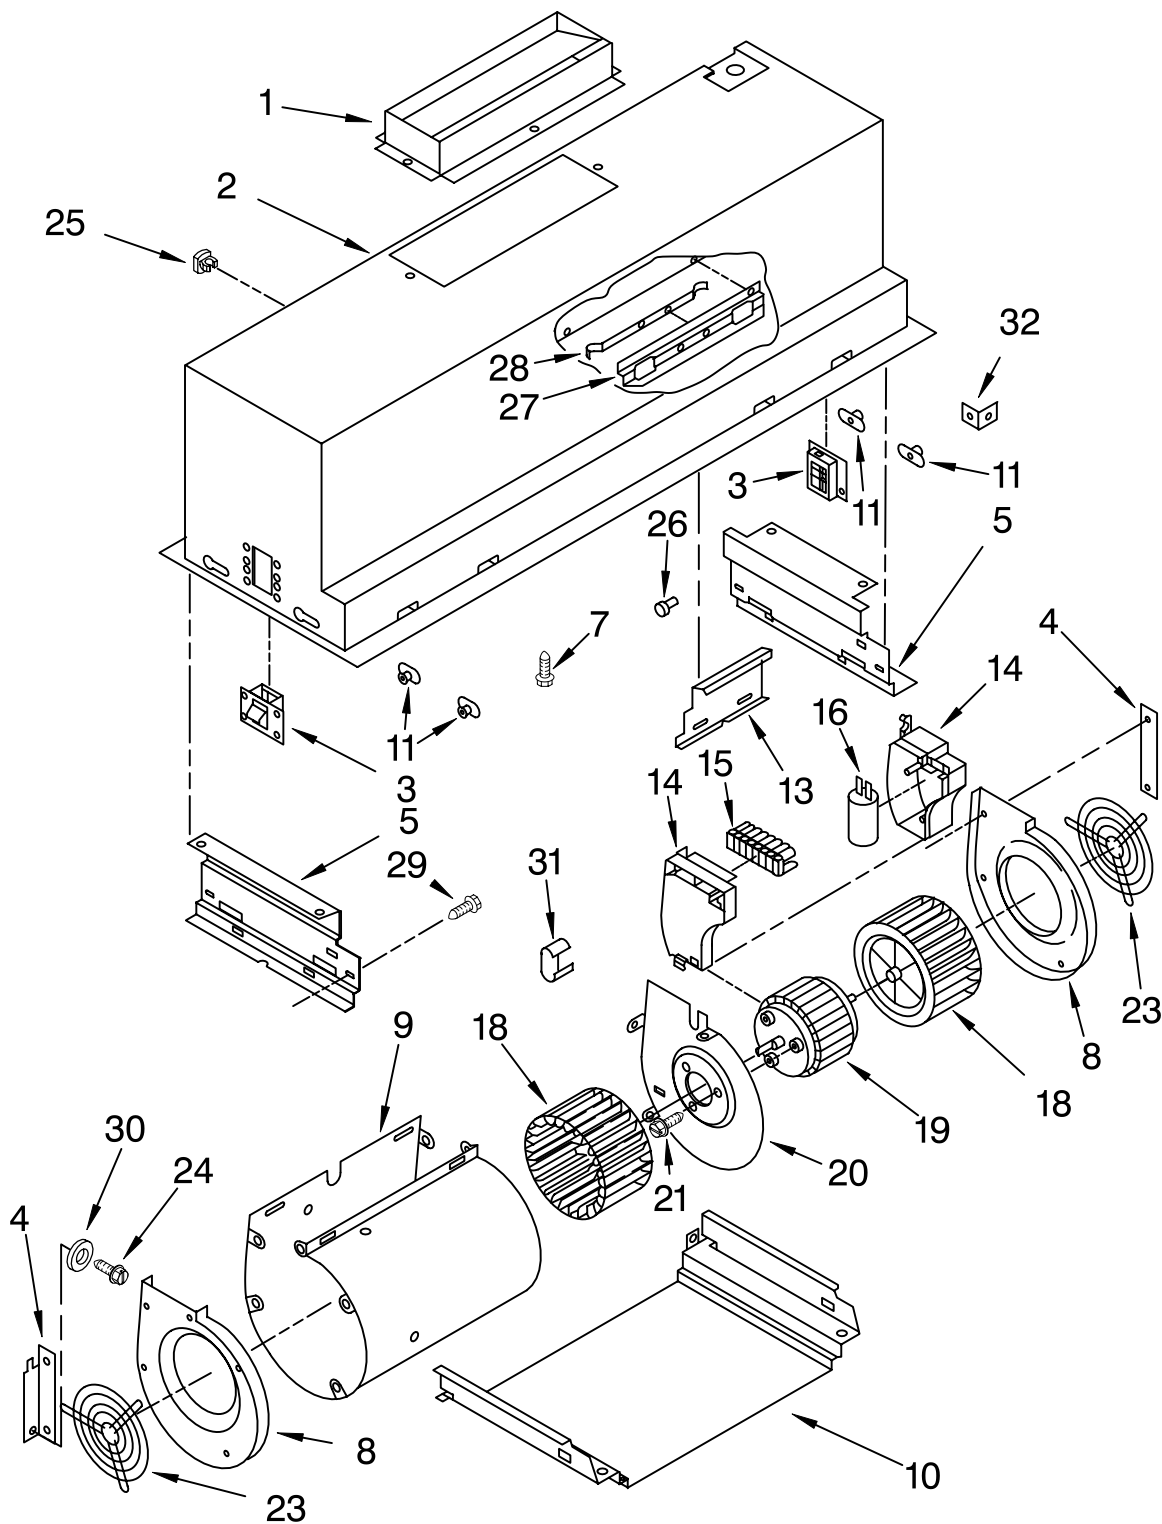

VENTILATION PARTS

For Model: KWVU205YBA1
(Brushed Aluminum)

30" SLIDE OUT
RANGE HOOD

FOR ORDERING INFORMATION REFER TO PARTS PRICE LIST

VENTILATION PARTS

For Model: KWVU205YBA1
(Brushed Aluminum)

Illus. No.	Part No.	DESCRIPTION
1	4360001	Damper Canopy
2		Canopy, Non-serviceable
3	4360002	Support
4		Canopy (2)
		Bracket Blower
	4360003	Left Side
	4360054	Right Side
5		Support Blower Housing
	4360004	Left Side
	4360087	Right Side
7	4360006	Screw 5 x 1/2 (3)
8		Endcap Blower
	4360007	Left
	4360053	Right
9	4360008	Housing Blower
10	4360075	Support Housing
11	4360063	Bushing (4)
13	4360088	Plate Mount
14		Cover Terminal
	4360060	Left Side
	4360056	Right Side
15	4360057	Terminal
16	4360058	Capacitor
18		Blower Wheel
	4360049	Left Side
	4360055	Right Side
19	4360040	Motor
20	4360052	Plate Motor
21	4360050	Screw 4 x 8 (6)
23	4360064	Grille Blower (2)
24	4360067	Screw 6 x 10 (2)
25	4360074	Clip (2)
26	4360048	Pin, Filter (2)
27	4360071	Bracket Filer
28	4360072	Spring Filter (2)
29	4360089	Screw (4)
30	4360095	Washer (2)
31	4360119	Clamp (2)
32	4360120	Bracket, Support (6)

LITERATURE PARTS

LIT4360084 Installation
Instructions

FOR ORDERING INFORMATION REFER TO PARTS PRICE LIST

CONTROL PANEL PARTS

For Model: KWVU205YBA1
(Brushed Aluminum)

Illus. No.	Part No.	DESCRIPTION
1	4360106	Button, Control (5)
2	4360107	Spring, Button (5)
3	4360108	Washer (5)
4	4360109	Housing, Control
5	4360110	Panel, Touch
6	4360111	Cover, Control
7	4360113	Frame, Control Panel
8	4360117	Connector
9	4360118	Escutcheon
11	4360020	End Cap, Handle Left Side
	4360022	End Cap, Handle Right Side