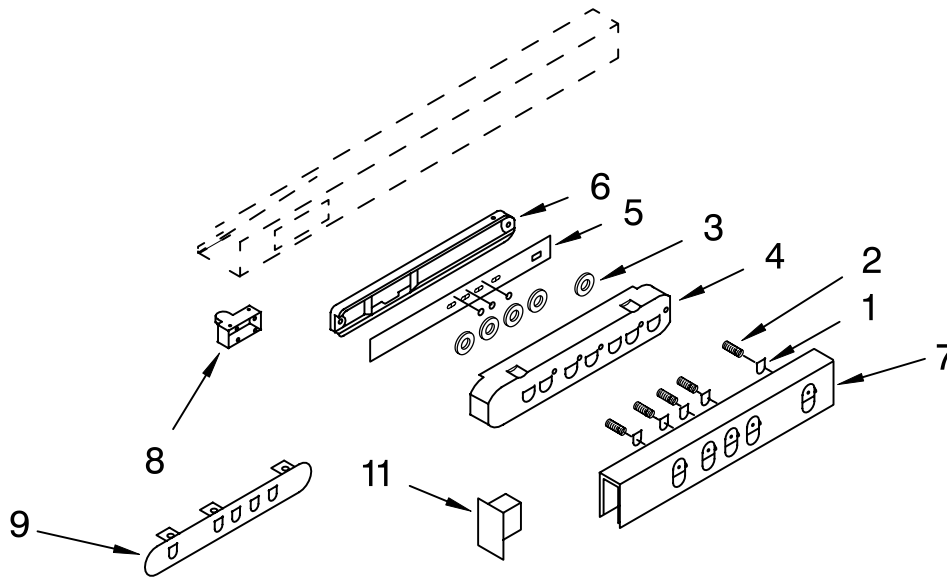

<u>Illus. No.</u>	<u>Part No.</u>	<u>DESCRIPTION</u>
1	4360010	Guide Door (2)
2		Housing Guide
	4360104	Left Side
	4360105	Right Side
3	4360012	Support, Guide (2)
4	4360013	Socket Lamp (2)
5	4360097	Lamp
6	4360015	Filter
7	4360076	Glass Door
8	4360017	Brace Glass (2)
9		Frame Door
	4360018	Left Side
	4360024	Right Side
10		End Cap Door
	4360069	Left Side
	4360070	Right Side
12	4360112	Handle
14	4360077	Baffle Door
15	4360096	Support, Light
17		Bracket Light
	4360100	Left Side
	4360103	Right Side
18	4360044	Clamp Wiring
19	4360045	Ballast Lamp
20	4360047	Receptacle
21	4360046	Starter
22	4360041	Brace Glass (2)
23	4360099	Lens Light
25	4360102	Base Switch
27	4360035	Switch (2)
29	4360073	Screw
38	4360090	Frame, Controls
39	4360091	Plate, Board Mtg.
40	4360092	Board, Microcomputer
41	4360093	Shield, Microcomputer
42	4360094	Grommet (2)
43	4360098	Support, Light (Front)
44	4360114	Screw
45	4360115	Guide, Cable
46	4360116	Bracket, Guide
47	4360121	Harness

LITERATURE PARTS

LIT4360084 Installation
Instructions

FOR ORDERING INFORMATION REFER TO PARTS PRICE LIST

CONTROL PANEL PARTS

For Model: KWVU205YBA1
(Brushed Aluminum)

Illus. No.	Part No.	DESCRIPTION
1	4360106	Button, Control (5)
2	4360107	Spring, Button (5)
3	4360108	Washer (5)
4	4360109	Housing, Control
5	4360110	Panel, Touch
6	4360111	Cover, Control
7	4360113	Frame, Control Panel
8	4360117	Connector
9	4360118	Escutcheon
11	4360020	End Cap, Handle Left Side
	4360022	End Cap, Handle Right Side