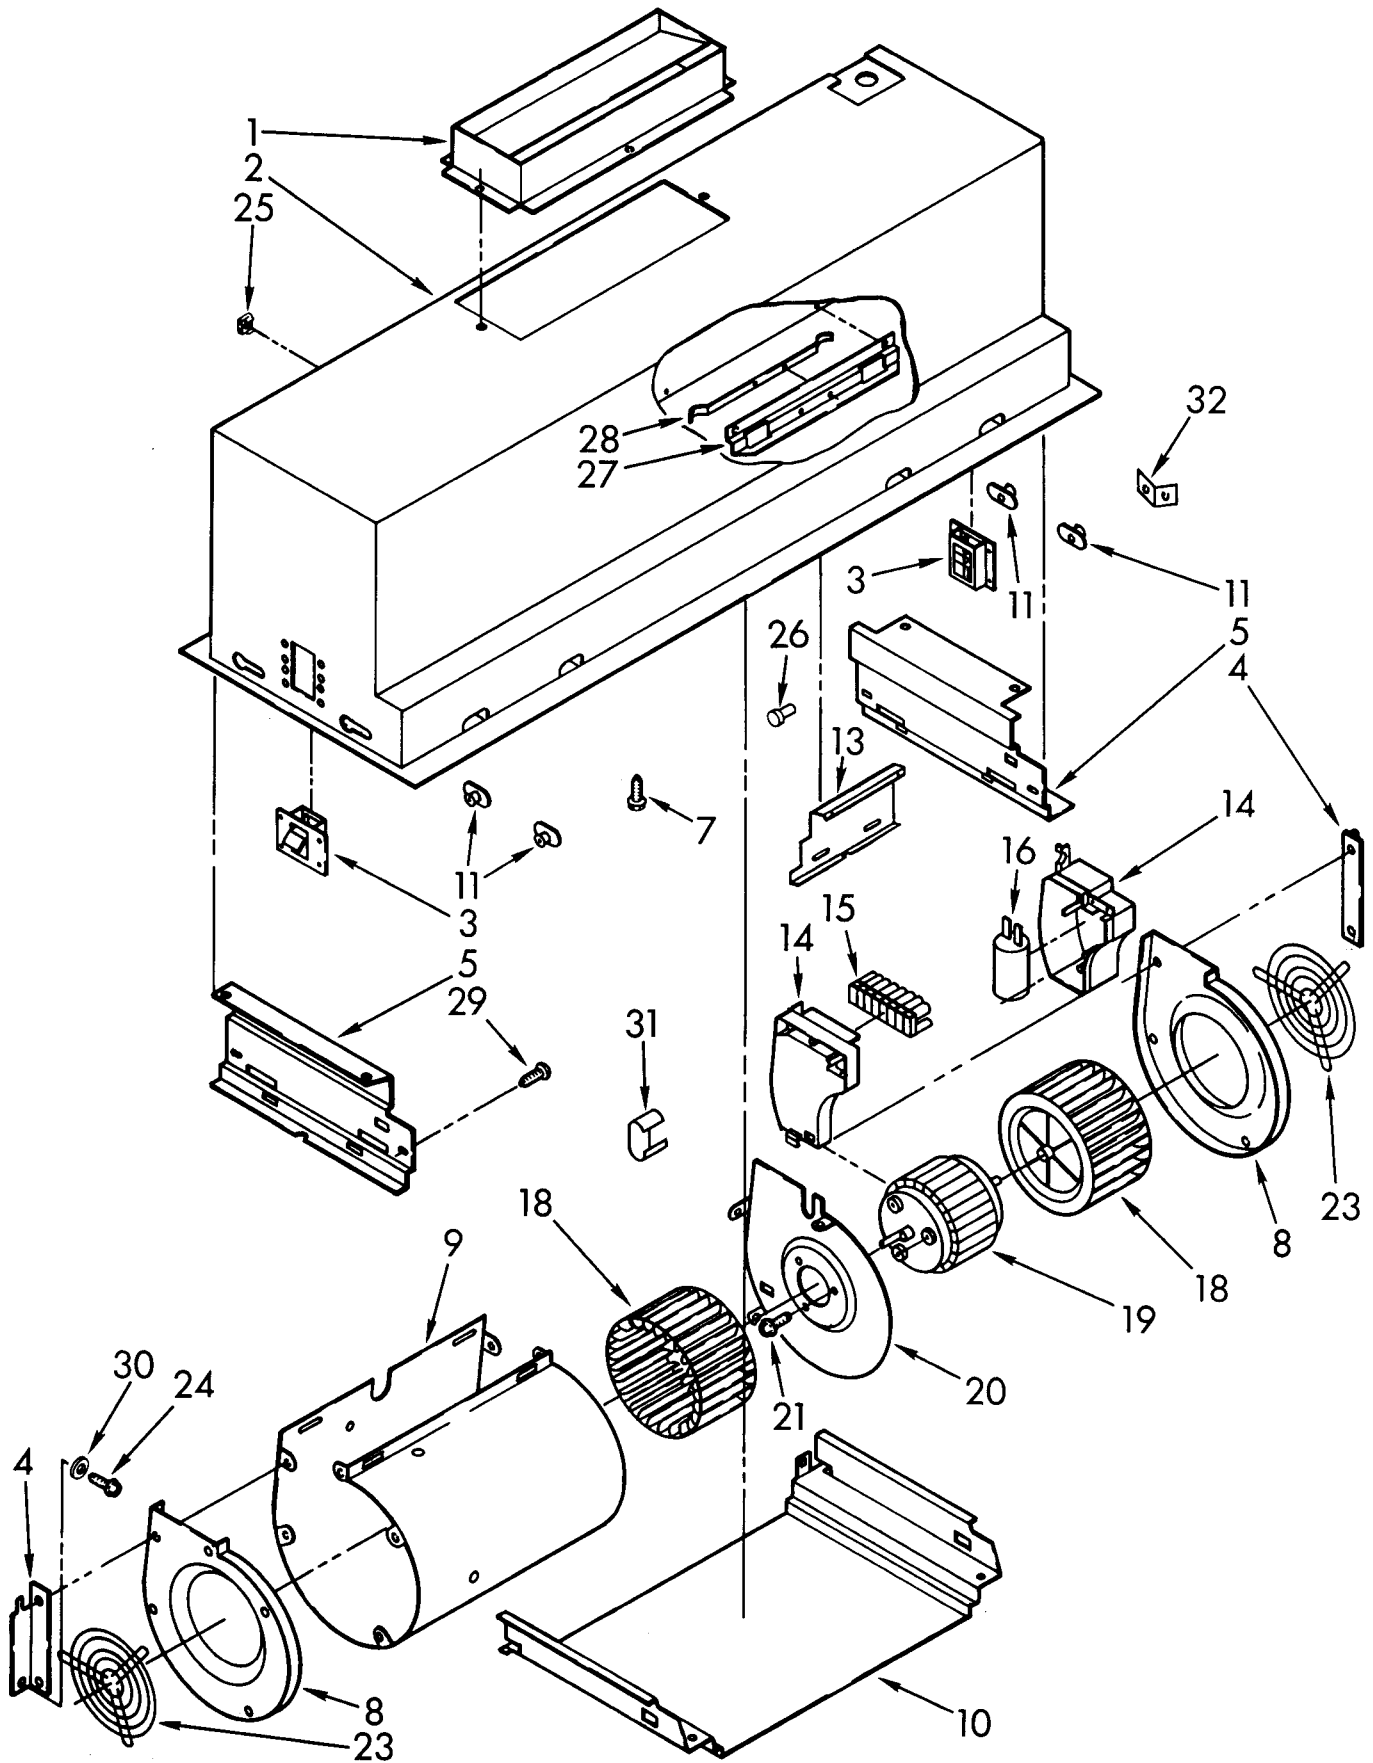

VENTILATION PARTS

For Model: KWVU205YBA0

FOR ORDERING INFORMATION REFER TO PARTS PRICE LIST