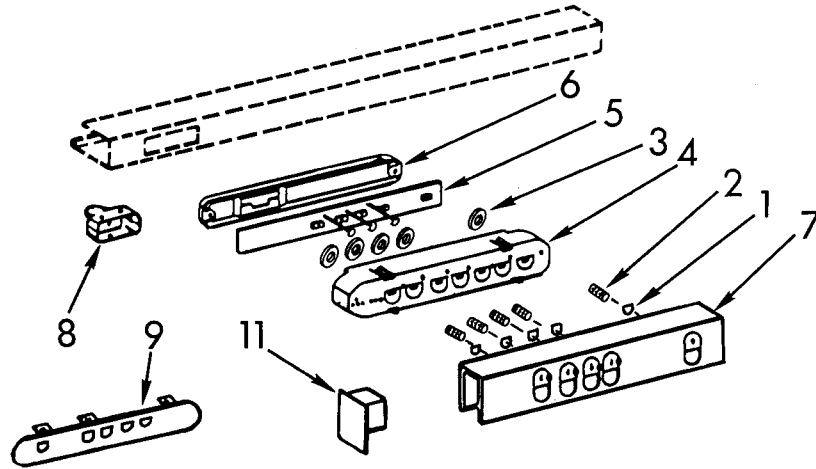

DOOR AND CONTROL PARTS

For Model: KWVU205YBA0

FOR ORDERING INFORMATION REFER TO PARTS PRICE LIST

1	4360010	Guide Door (2)
2		Housing Guide
	4360104	Left Side
	4360105	Right Side
3	4360012	Support, Guide (2)
4	4360013	Socket Lamp (2)
5	4360097	Lamp
6	4360015	Filter
7	4360076	Glass Door
8	4360017	Brace Glass (2)
9		Frame Door
	4360018	Left Side
	4360024	Right Side
10		End Cap Door
	4360069	Left Side
	4360070	Right Side
12	4360112	Handle
14	4360077	Baffle Door
15	4360096	Support, Light
17		Bracket Light
	4360100	Left Side
	4360103	Right Side
18	4360044	Clamp Wiring
19	4360045	Ballast Lamp
20	4360047	Receptacle
21	4360046	Starter
22	4360041	Brace Glass (2)
23	4360099	Lens Light
25	4360102	Base Switch
27	4360035	Switch (2)
29	4360073	Screw
38	4360090	Frame, Controls
39	4360091	Plate, Board Mtg.
40	4360092	Board, Microcomputer
41	4360093	Shield, Microcomputer
42	4360094	Grommet (2)
43	4360098	Support, Light (Front)
44	4360114	Screw
45	4360115	Guide, Cable
46	4360116	Bracket, Guide
47	4360121	Harness

LITERATURE PARTS

LIT4360084	Installation Instructions
LIT4360122	Parts List

CONTROL PANEL PARTS

For Model: KWVU205YBA0

FOR ORDERING INFORMATION REFER TO PARTS PRICE LIST

1	4360106	Button, Control (5)
2	4360107	Spring, Button (5)
3	4360108	Washer (5)
4	4360109	Housing, Control
5	4360110	Panel, Touch
6	4360111	Cover, Control
7	4360113	Frame, Control Panel
8	4360117	Connector
9	4360118	Escutcheon
11		End Cap, Handle
	4360020	Left Side
	4360022	Right Side