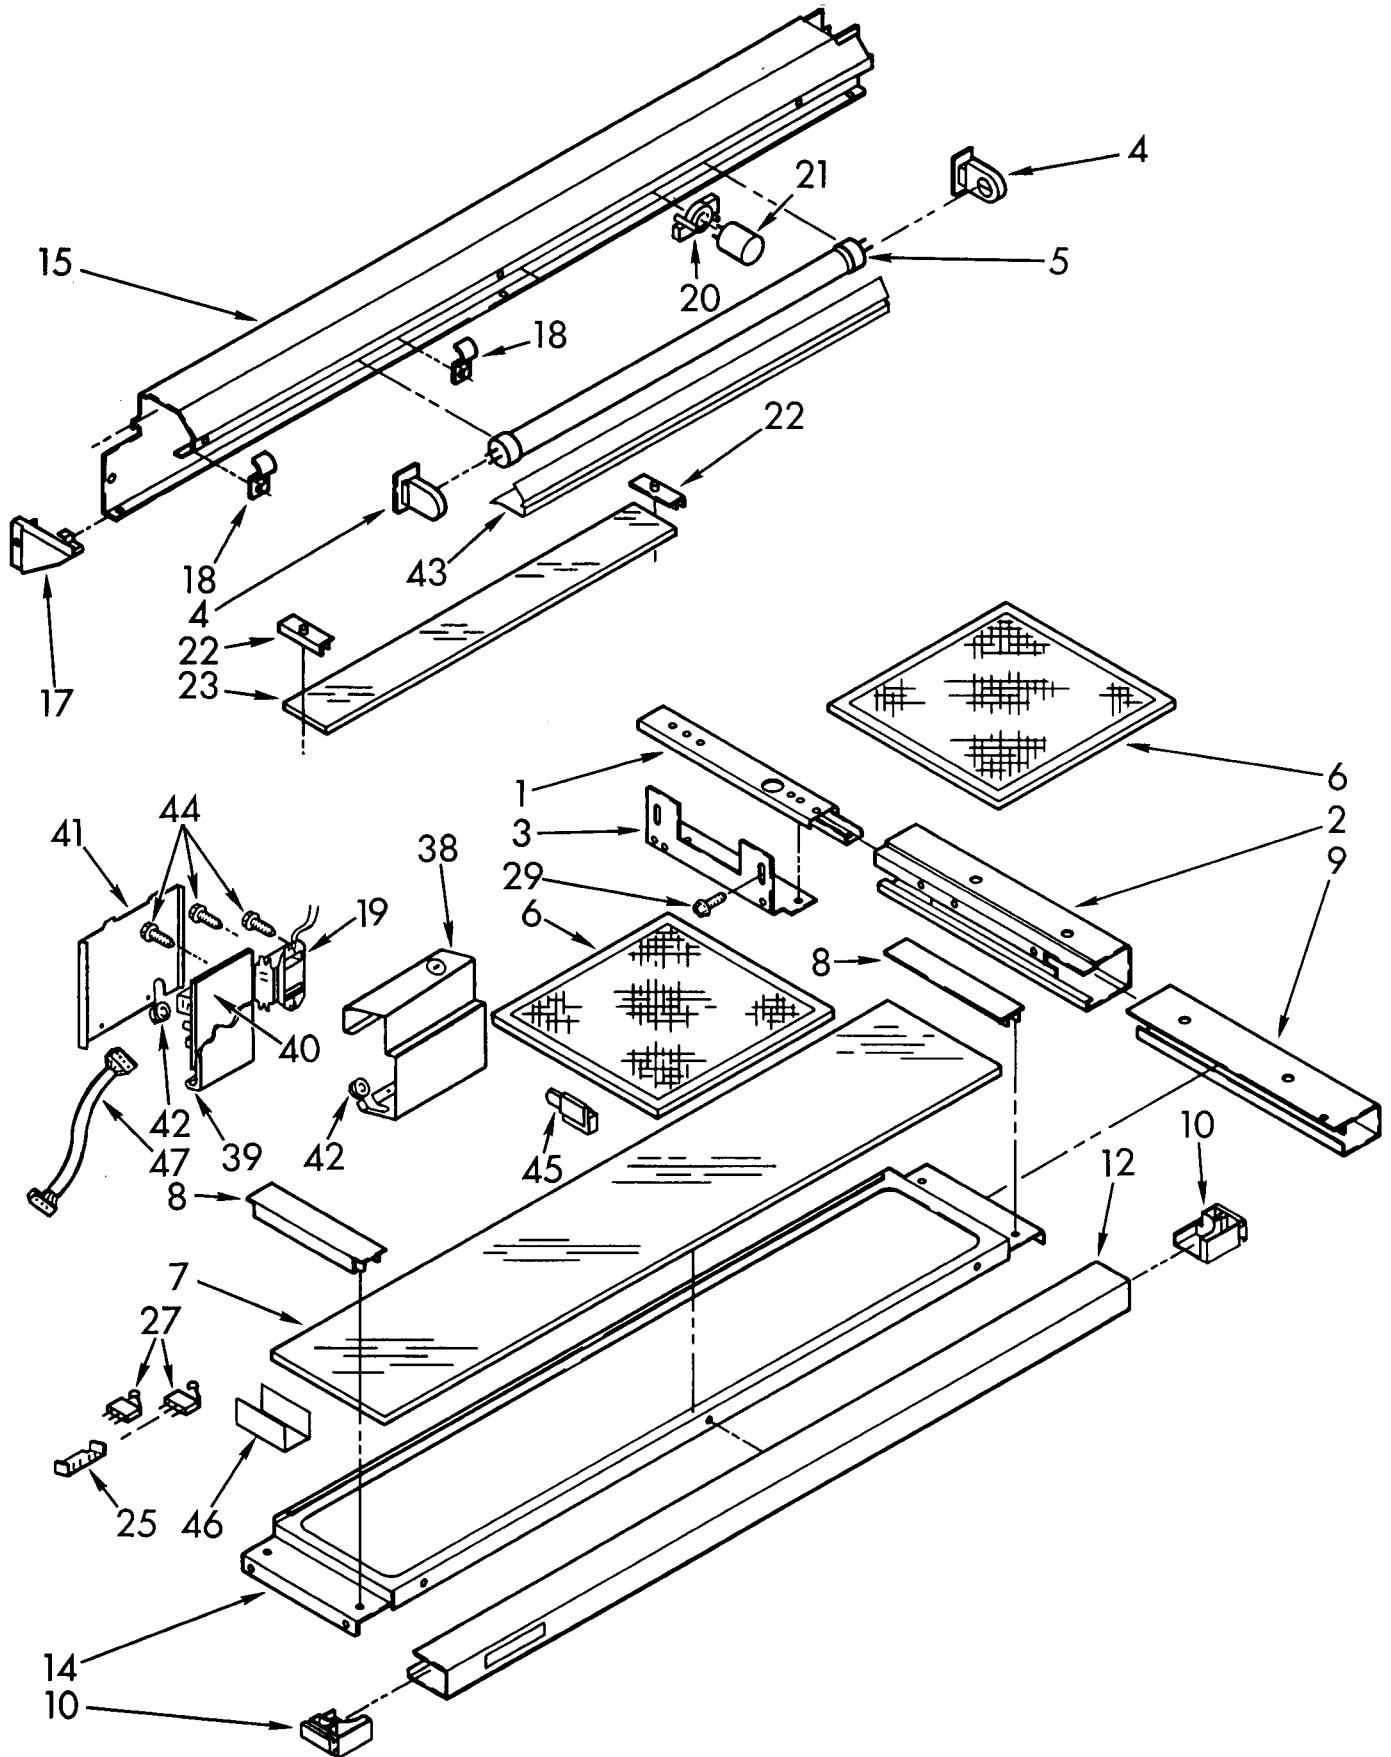

1	4360001	Damper Canopy
2		Canopy, Non-serviceable
3	4360002	Support Canopy (2)
4		Bracket Blower
	4360003	Left Side
	4360054	Right Side
5		Support Blower Housing
	4360004	Left Side
	4360087	Right Side
7	4360006	Screw 5 x 1/2 (3)
8		Endcap Blower
	4360007	Left
	4360053	Right
9	4360008	Housing Blower
10	4360075	Support Housing
11	4360063	Bushing (4)
13	4360088	Plate Mount
14		Cover Terminal
	4360060	Left Side
	4360056	Right Side
15	4360057	Terminal
16	4360058	Capacitor
18		Blower Wheel
	4360049	Left Side
	4360055	Right Side
19	4360040	Motor
20	4360052	Plate Motor
21	4360050	Screw 4 x 8 (6)
23	4360064	Grille Blower (2)
24	4360067	Screw 6 x 10 (2)
25	4360074	Clip (2)
26	4360048	Pin, Filter (2)
27	4360071	Bracket Filer
28	4360072	Spring Filter (2)
29	4360089	Screw (4)
30	4360095	Washer (2)
31	4360119	Clamp (2)
32	4360120	Bracket, Support (6)

DOOR AND CONTROL PARTS

For Model: KWVU205YBA0

FOR ORDERING INFORMATION REFER TO PARTS PRICE LIST

1	4360010	Guide Door (2)
2		Housing Guide
	4360104	Left Side
	4360105	Right Side
3	4360012	Support, Guide (2)
4	4360013	Socket Lamp (2)
5	4360097	Lamp
6	4360015	Filter
7	4360076	Glass Door
8	4360017	Brace Glass (2)
9		Frame Door
	4360018	Left Side
	4360024	Right Side
10		End Cap Door
	4360069	Left Side
	4360070	Right Side
12	4360112	Handle
14	4360077	Baffle Door
15	4360096	Support, Light
17		Bracket Light
	4360100	Left Side
	4360103	Right Side
18	4360044	Clamp Wiring
19	4360045	Ballast Lamp
20	4360047	Receptacle
21	4360046	Starter
22	4360041	Brace Glass (2)
23	4360099	Lens Light
25	4360102	Base Switch
27	4360035	Switch (2)
29	4360073	Screw
38	4360090	Frame, Controls
39	4360091	Plate, Board Mtg.
40	4360092	Board, Microcomputer
41	4360093	Shield, Microcomputer
42	4360094	Grommet (2)
43	4360098	Support, Light (Front)
44	4360114	Screw
45	4360115	Guide, Cable
46	4360116	Bracket, Guide
47	4360121	Harness