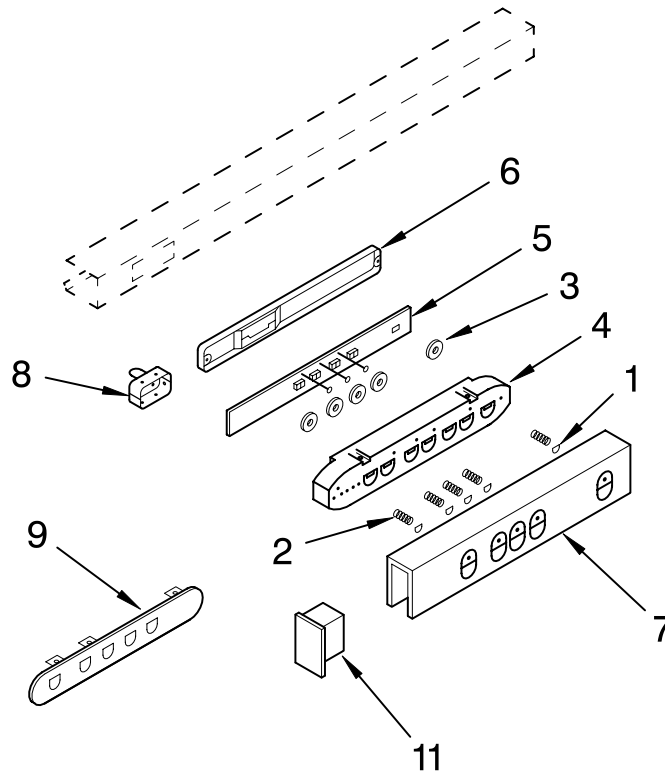

FOR ORDERING INFORMATION REFER TO PARTS PRICE LIST

DOOR AND CONTROL PARTS

For Model: KWVU265YBA0

FOR ORDERING INFORMATION REFER TO PARTS PRICE LIST

DOOR AND CONTROL PARTS

For Model: KWVU265YBA0

Illus. No.	Part No.	DESCRIPTION
1	4360010	Guide Door (2)
2		Housing Guide
	4360104	Left Side
	4360105	Right Side
3	4360012	Support, Guide (2)
4	4360013	Socket Lamp (2)
5	4360125	Lamp
6	4360015	Filter
7	4360076	Glass Door
8	4360017	Brace Glass (2)
9		Frame Door
	4360018	Left Side
	4360024	Right Side
10		End Cap Door
	4360069	Left Side
	4360070	Right Side
12	4360128	Handle
14	4360077	Baffle Door
15	4360124	Support, Light
17		Bracket Light
	4360100	Left Side
	4360103	Right Side
18	4360044	Clamp Wiring
19	4360045	Ballast Lamp
20	4360047	Receptacle
21	4360046	Starter
22	4360041	Brace Glass (2)
23	4360127	Lens Light
25	4360102	Base Switch
27	4360035	Switch (2)
29	4360073	Screw
38	4360090	Frame, Controls
39	4360091	Plate, Board Mtg.
40	4360092	Board, Microcomputer
41	4360093	Shield, Microcomputer
42	4360094	Grommet (2)
43	4360126	Support, Light (Front)
44	4360114	Screw
45	4360115	Guide, Cable
46	4360116	Bracket, Guide
47	4360121	Harness

LITERATURE PARTS

LIT4360084 Installation
Instructions
LIT4360123 Parts List

FOR ORDERING INFORMATION REFER TO PARTS PRICE LIST

CONTROL PANEL PARTS

For Model: KWVU265YBA0

Illus. No.	Part No.	DESCRIPTION
1	4360106	Button, Control (5)
2	4360107	Spring, Button (5)
3	4360108	Washer (5)
4	4360109	Housing, Control
5	4360110	Panel, Touch
6	4360111	Cover, Control
7	4360129	Frame, Control Panel
8	4360117	Connector
9	4360118	Escutcheon
11		End Cap, Handle
	4360020	Left Side
	4360022	Right Side