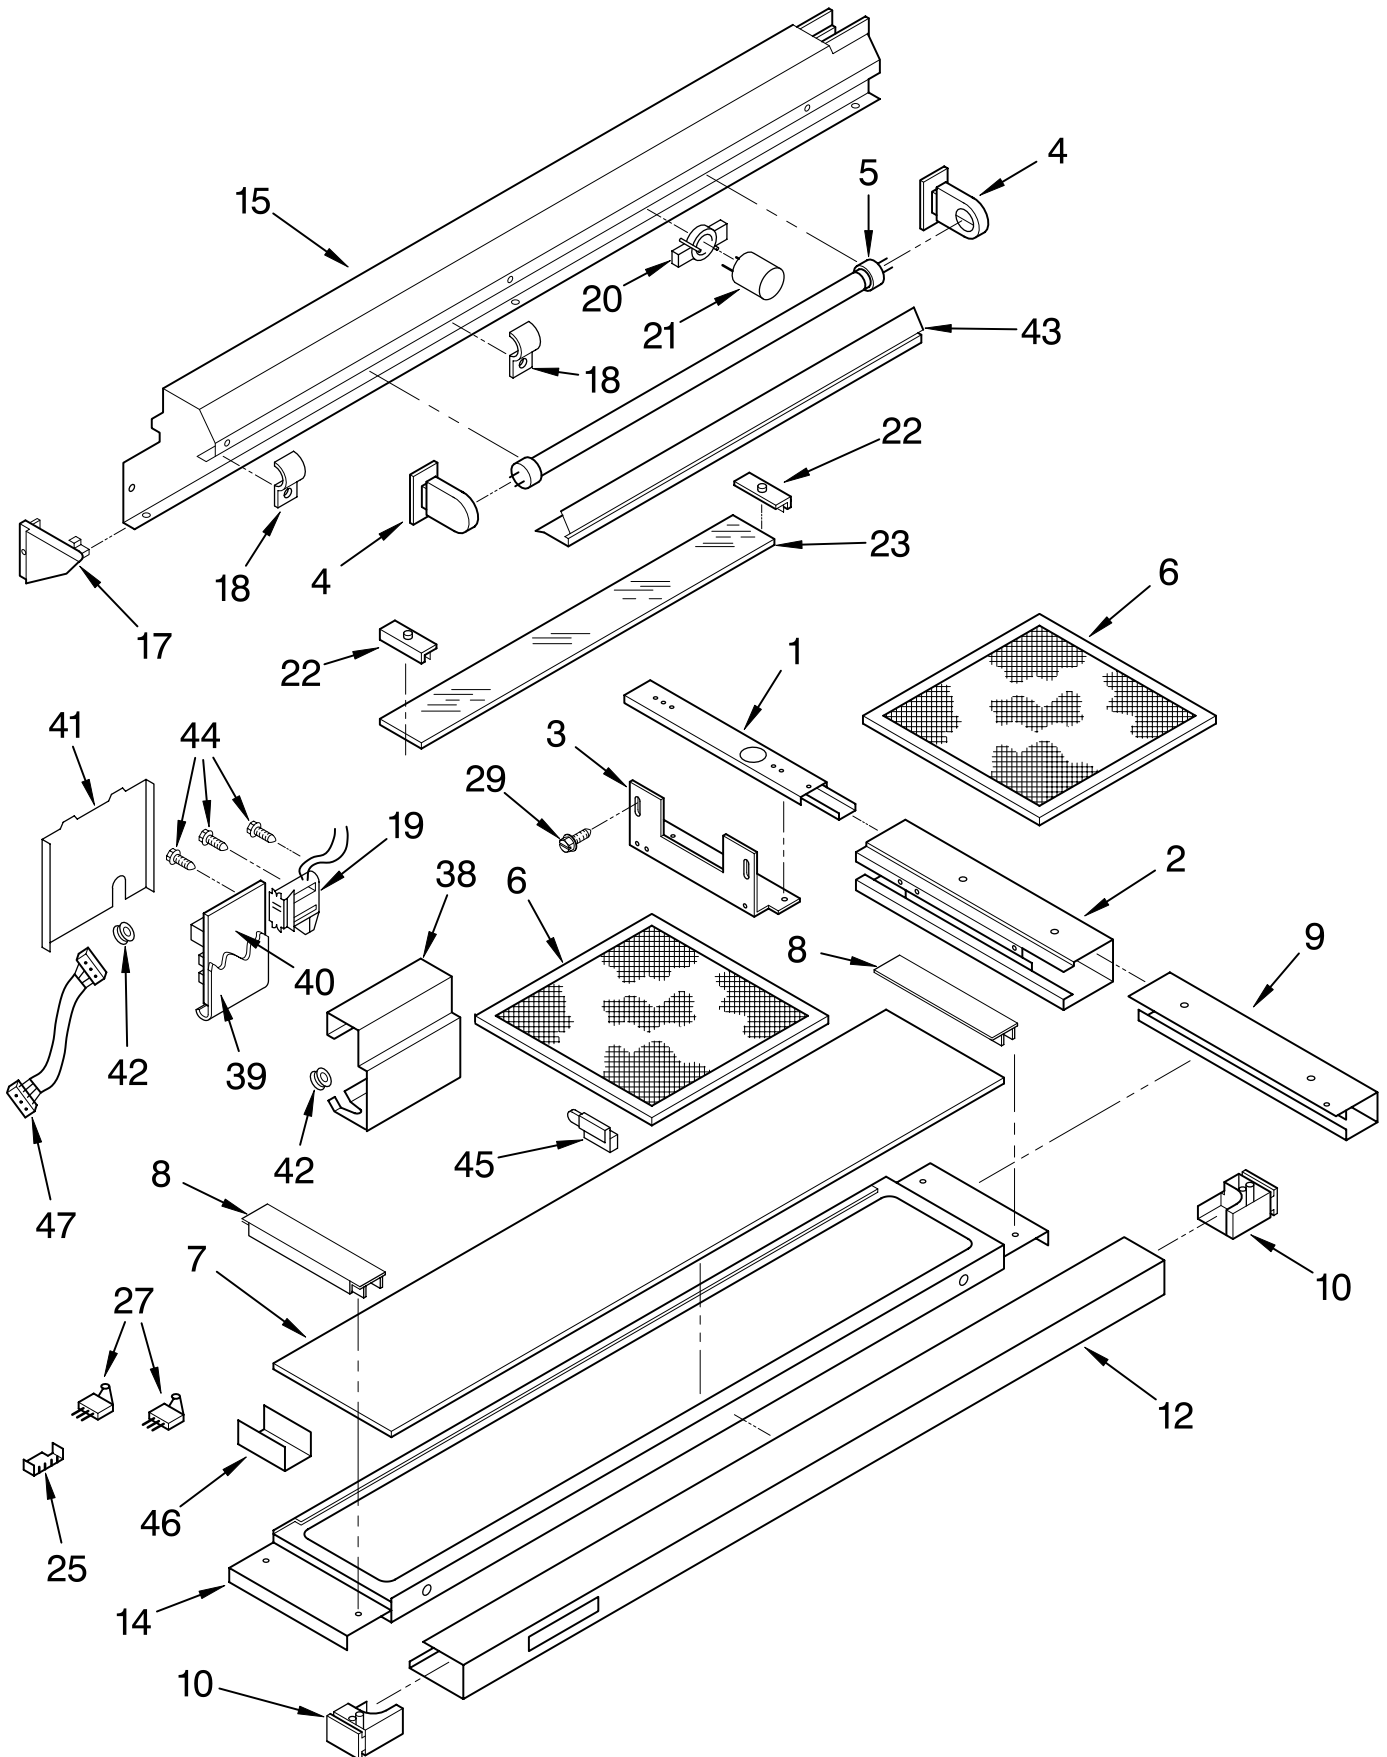

DOOR AND CONTROL PARTS

For Model: KWVU265YBA0

FOR ORDERING INFORMATION REFER TO PARTS PRICE LIST

DOOR AND CONTROL PARTS

For Model: KWVU265YBA0

Illus. No.	Part No.	DESCRIPTION
1	4360010	Guide Door (2)
2		Housing Guide
	4360104	Left Side
	4360105	Right Side
3	4360012	Support, Guide (2)
4	4360013	Socket Lamp (2)
5	4360125	Lamp
6	4360015	Filter
7	4360076	Glass Door
8	4360017	Brace Glass (2)
9		Frame Door
	4360018	Left Side
	4360024	Right Side
10		End Cap Door
	4360069	Left Side
	4360070	Right Side
12	4360128	Handle
14	4360077	Baffle Door
15	4360124	Support, Light
17		Bracket Light
	4360100	Left Side
	4360103	Right Side
18	4360044	Clamp Wiring
19	4360045	Ballast Lamp
20	4360047	Receptacle
21	4360046	Starter
22	4360041	Brace Glass (2)
23	4360127	Lens Light
25	4360102	Base Switch
27	4360035	Switch (2)
29	4360073	Screw
38	4360090	Frame, Controls
39	4360091	Plate, Board Mtg.
40	4360092	Board, Microcomputer
41	4360093	Shield, Microcomputer
42	4360094	Grommet (2)
43	4360126	Support, Light (Front)
44	4360114	Screw
45	4360115	Guide, Cable
46	4360116	Bracket, Guide
47	4360121	Harness

LITERATURE PARTS

LIT4360084 Installation
Instructions
LIT4360123 Parts List

FOR ORDERING INFORMATION REFER TO PARTS PRICE LIST