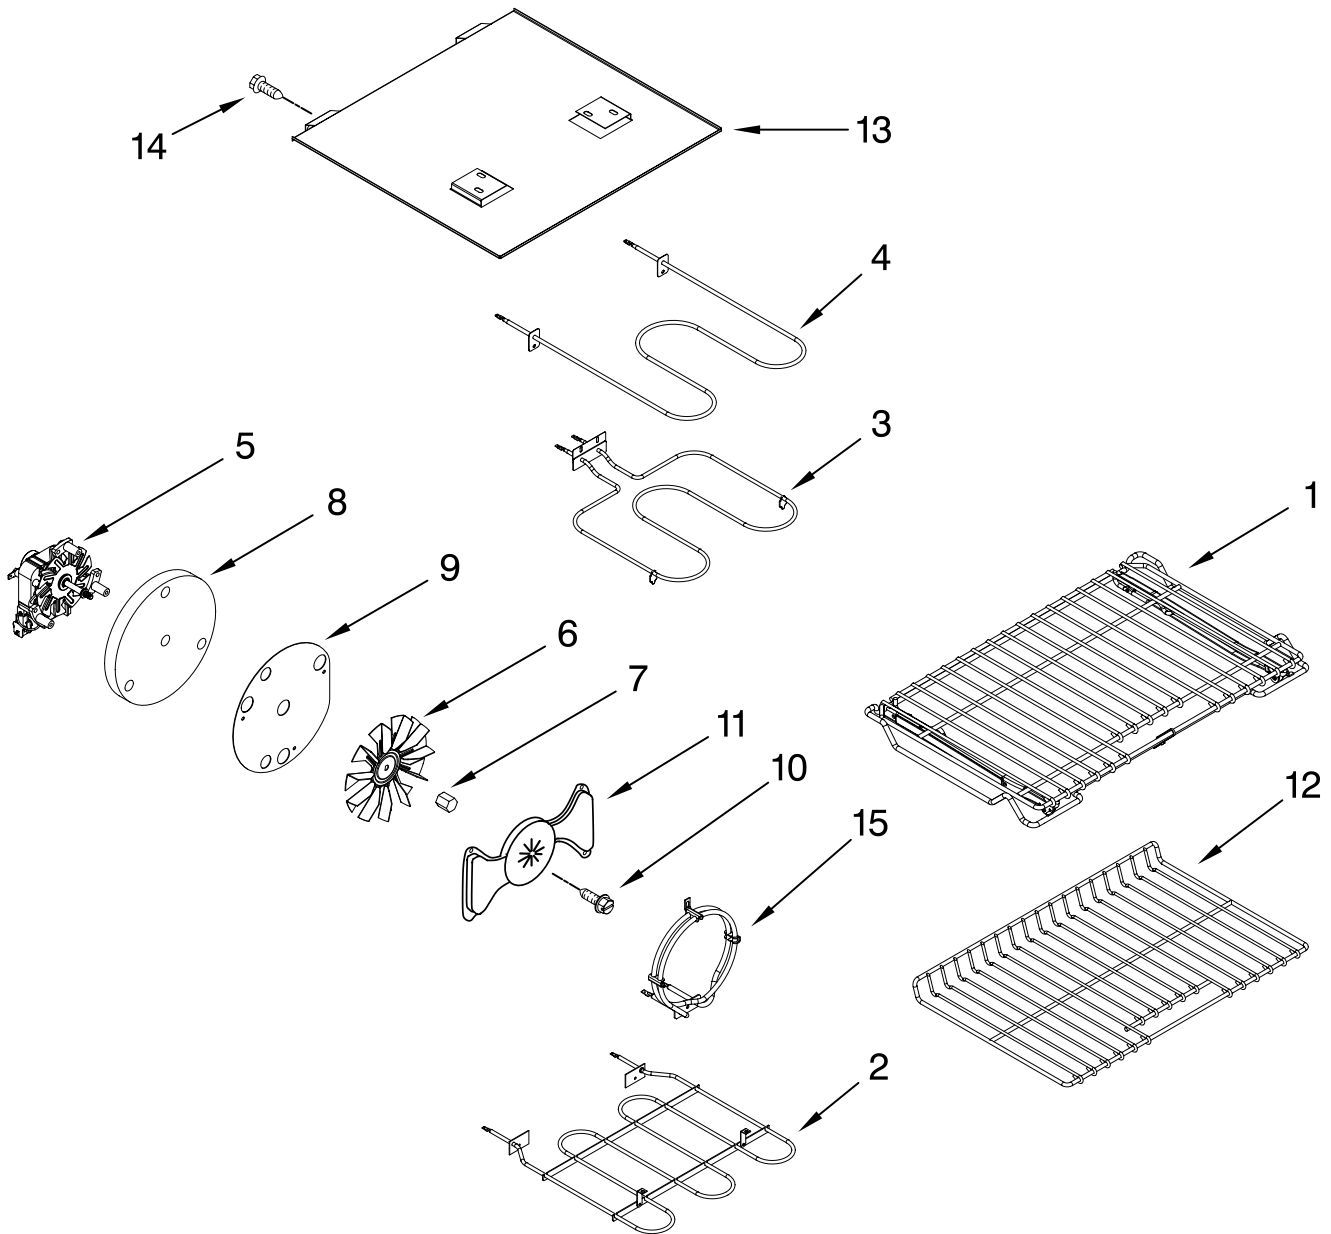

INTERNAL OVEN PARTS

For Model: KDRS505XSS00
(Stainless)

Illus. No.	Part No.	DESCRIPTION
1	W10273852	Rack, Oven (Telescoping)
2	W10249979	Element, Broil (Lower)
3	W10249981	Element, Bake (Upper & Lower)
4	W10317476	Element, Broil (Upper)

Illus. No.	Part No.	DESCRIPTION
5	W10272341	Motor, Convection
6	W10116351	Blade, Fan
7	W10116349	Nut, Acorn
8	W10274268	Insulation, Convection Motor
9	W10339476	Plate, Insul. Retainer
10	4449154	Screw

Illus. No.	Part No.	DESCRIPTION
11	8303962BU	Cover, Fan
12	W10284950	Rack, Oven (W/Handle)
13	W10319762	Shield, Broil
14	7101P434-60	Screw
15	W10271639	Element, Convent. (240VAC)

FOR ORDERING INFORMATION REFER TO PARTS PRICE LIST