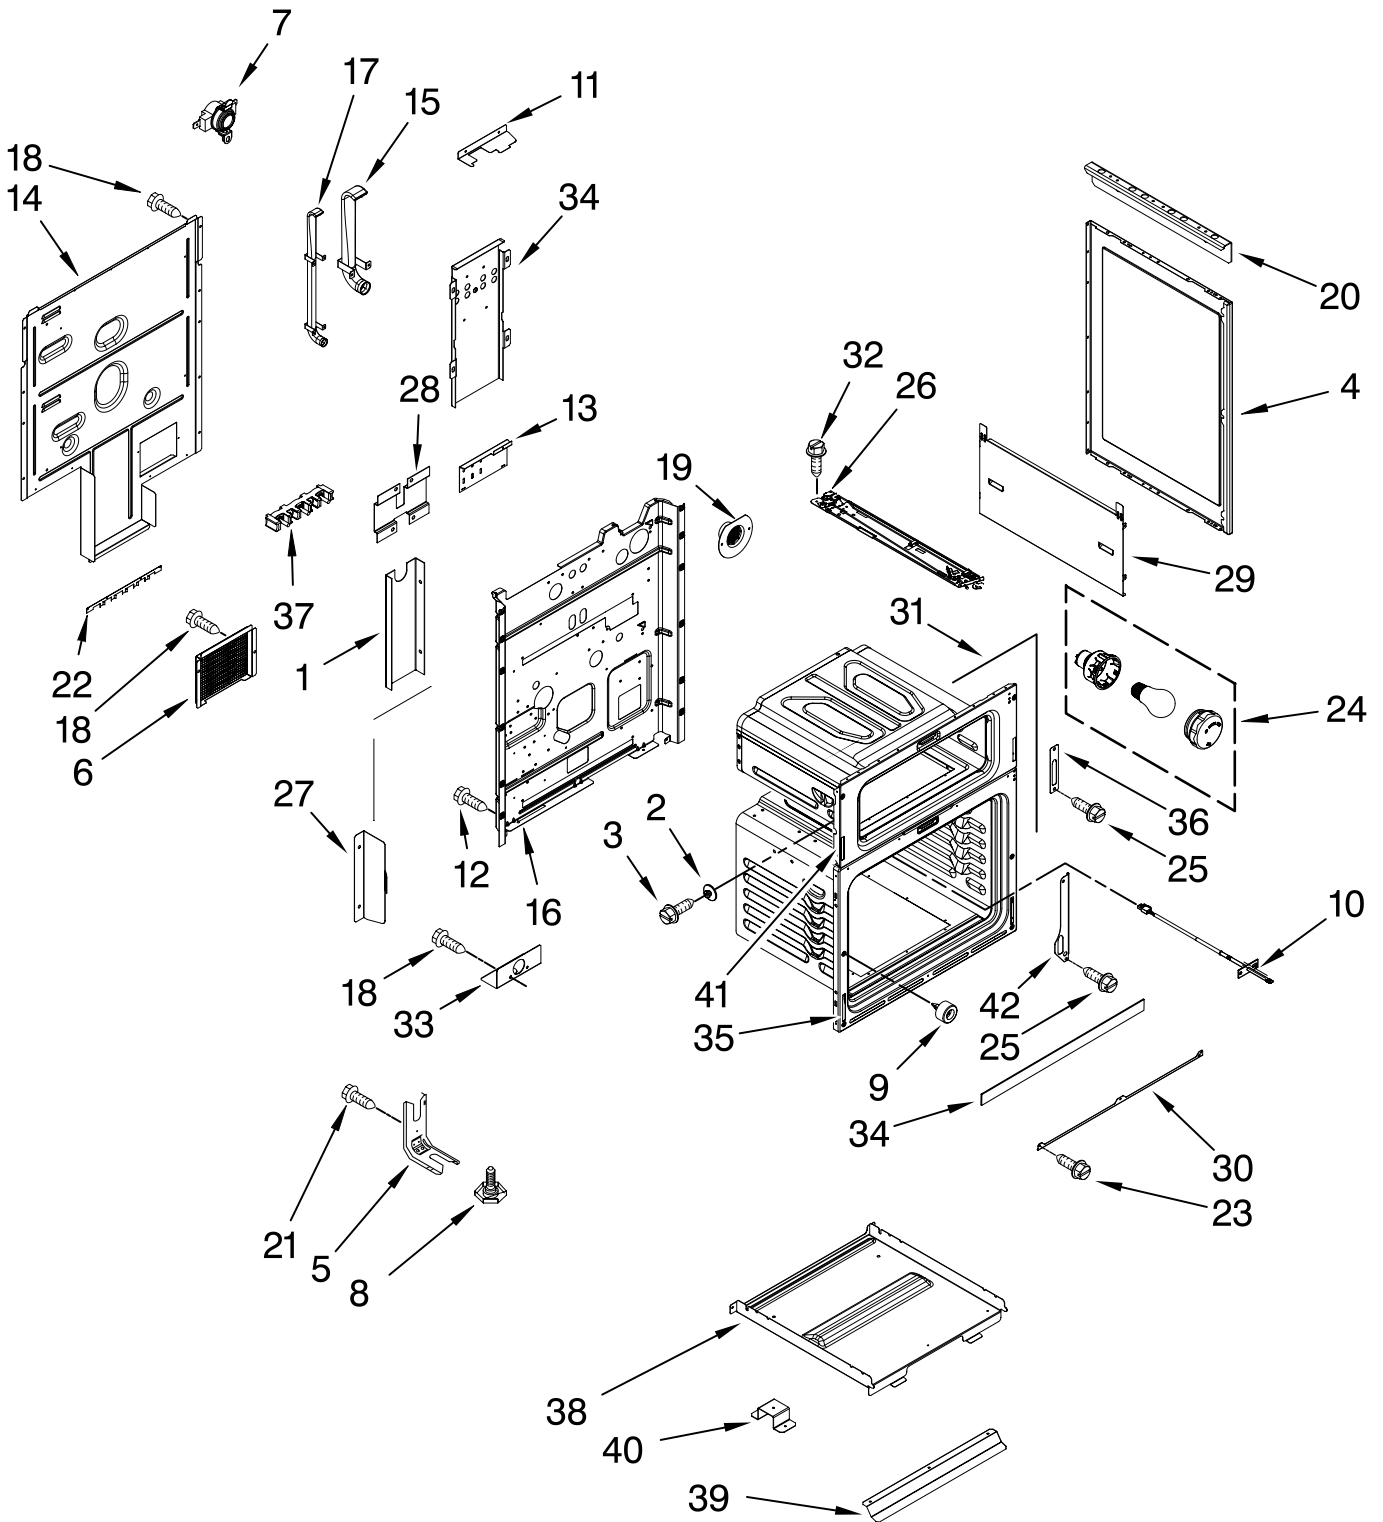

CHASSIS PARTS

For Model: KDRS505XSS00
(Stainless)

FOR ORDERING INFORMATION REFER TO PARTS PRICE LIST

CHASSIS PARTS

For Model: KDRS505XSS00
(Stainless)

Illus. No.	Part No.	DESCRIPTION
1	W10332459	Shield, Heat
2	W10237689	Spacer, Side Panel
3	W10267456	Screw, Shoulder
4	W10260942	Panel, Side
5	3801F656-51	Bracket, Anti-Tip
6	W10315657	Cover, Access (Terminal Block)
7	7403P899-60	Switch, Hi-Limit (170 F/280 F)
8	7101P507-60	Foot, Leveler (4)
9	W10105790	Screw, Bumper
10	7430P044-60	Probe, Sensor
11	W10268559	Cover, Lower Wire
12	7101P426-60	Screw
13	W10332449	Shield, Cord
14	W10261386	Cover, Main Wire
15	W10337391	Tube, Vent (Upper)
16	W10260583	Back, Main
17	W10323793	Tube, Vent (Lower)
18	4449743	Screw

Illus. No.	Part No.	DESCRIPTION
19	W10322408	Adapter (Vent Tube)
20	W10319087	Bracket, End Post Support
21	7101P485-60	Screw
22	8036P012-60	Shield, Pwr Cord
23	7101P652-60	Screw
24	W10323374	Assembly, Light
25	4449040	Screw
26	W10331119	Lock, Door
27	W10268560	Cover, Wire Lower RH
28	7003P104-60	Insulator, Heat Shield
29	W10253471	Shield, Side Insul
30	W10299886	Trim, Kickplate
31	W10337392	Gasket, Oven Door Upper
	W10269069	Lower
32	7101P375-60	Screw (Door Lock)
33	W10190166	Bracket, Pwr Sply
34	W10261388	Bracket, Terminal

Illus. No.	Part No.	DESCRIPTION
35	W10308654	Front, Main (Lower)
36	W10333442	Cover, Hinge
37	7401P039-60	Block, Terminal
38	W10253469	Pan, Element
39	W10253470	Bracket, Retaining
40	W10260545	Clip, Retaining
41	W10308655	Front, Main (Upper)
42		Cover, Hinge
	W10331306	Left, Lower
	W10331307	Right, Lower
INSULATION		
	W10271637	Insulation, Floor
		Insulation, Upper
	W10308393	Wrapper
	W10322111	Back (Full Length) Insulation, Lower
	W10204079	Middle
	W10204085	Main Front Strip
	W10272326	Insulation, Hidden Bake Pouch

FOR ORDERING INFORMATION REFER TO PARTS PRICE LIST