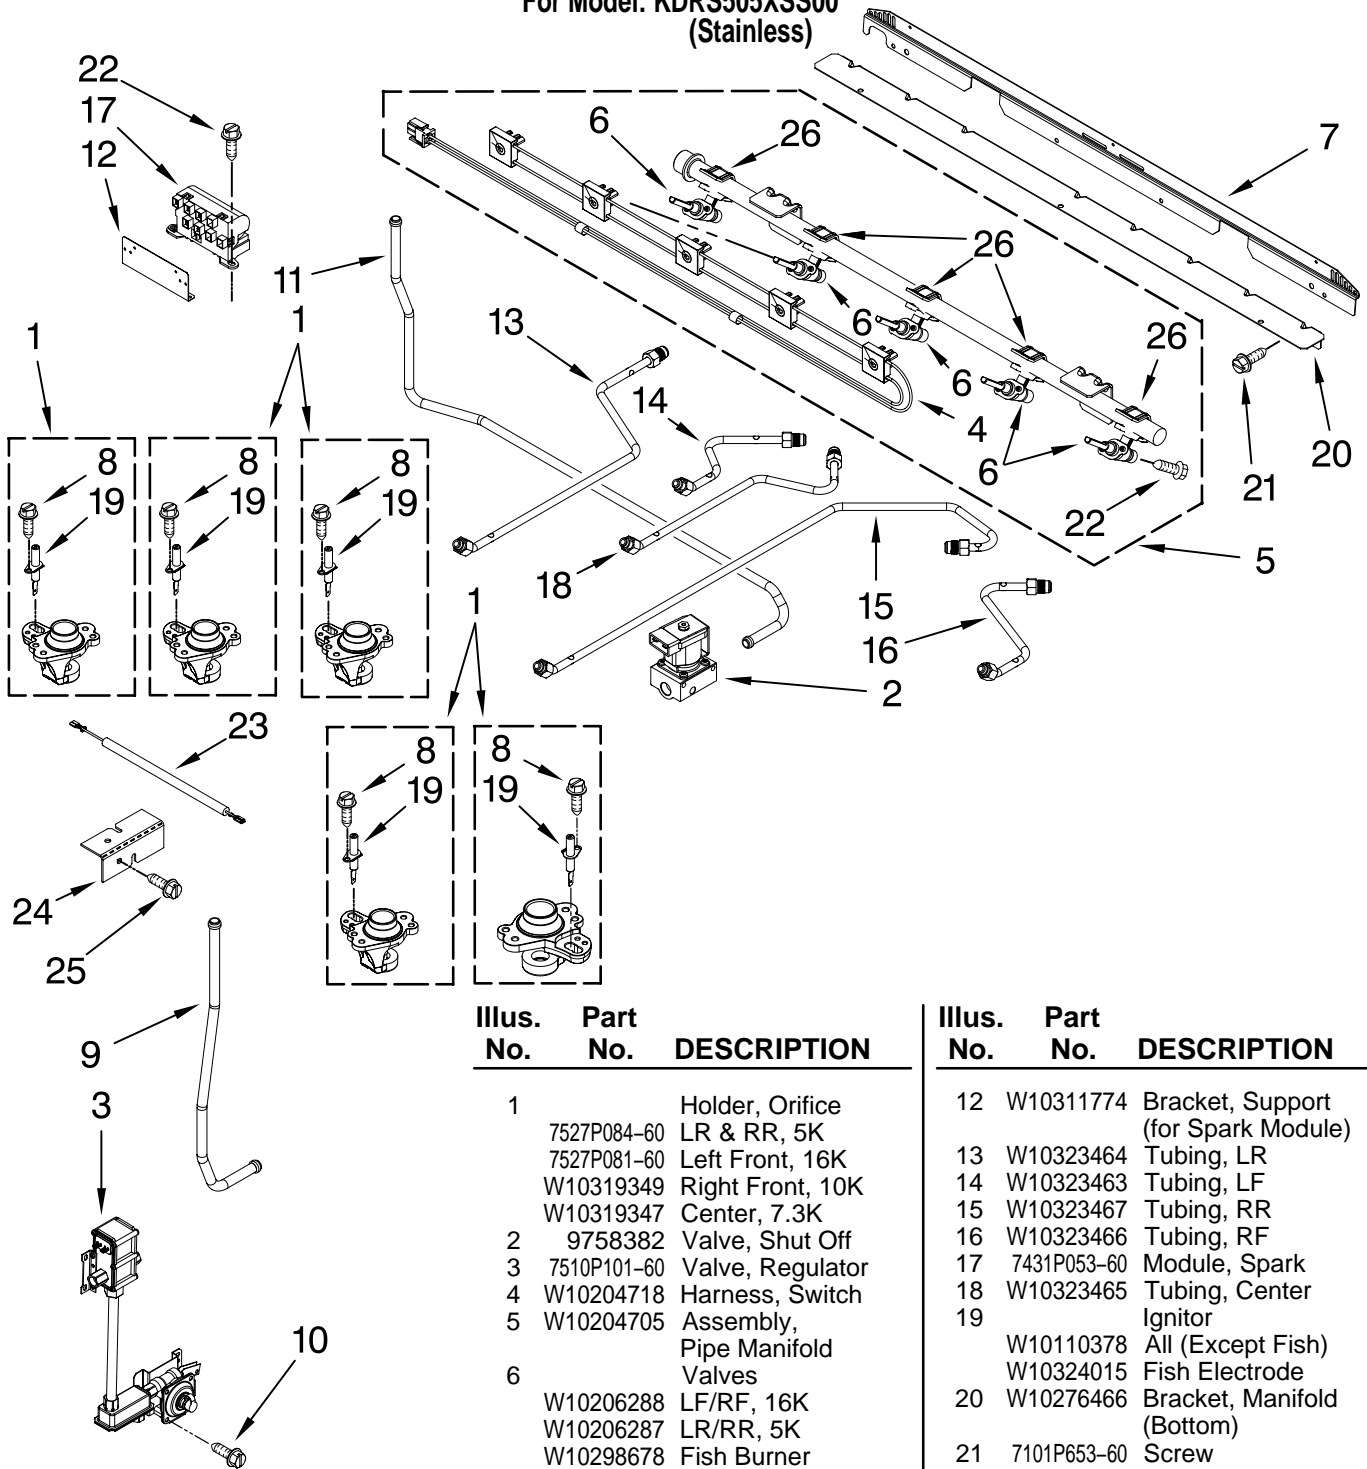

Illus. Part No. DESCRIPTION

| | | |
|----|-----------|---|
| 1 | W10291448 | Literature Parts Instructions, Installation |
| | W10291454 | Owners Manual |
| | W10323649 | Tech Sheet |
| | 9762761 | Brochure, Tips (Safe Cooking) |
| 2 | W10299236 | Kit, Burner Cap |
| 3 | W10330921 | Cooktop |
| 4 | | Burners |
| | 8286181 | Left & Right Rear |
| | 8286183 | Left Front |
| | 8286182 | Right Front (12K) |
| | W10336094 | Center |
| 5 | W10295131 | Knob, Control |
| 6 | W10171140 | Kit, Burner Cap (Fish Burner Only) |
| 7 | W10311218 | Griddle |
| 8 | W10260069 | Kit, Grate |
| 9 | W10284717 | Panel, Manifold |
| 10 | W10333445 | Base, Burner Cap (Fish Burner) |

FOR ORDERING INFORMATION REFER TO PARTS PRICE LIST

CONTROL PANEL PARTS

For Model: KDRS505XSS00
(Stainless)

| Illus. No. | Part No. | DESCRIPTION |
|------------|-------------|--------------------------------|
| 1 | W10319109 | Support, Backguard Black, Left |
| | W10319111 | Black, Right |
| 2 | 7101P426-60 | Screw |
| 3 | W10295103 | Console |
| 4 | 7101P634-60 | Screw |

FOR ORDERING INFORMATION REFER TO PARTS PRICE LIST

MANIFOLD PARTS

For Model: KDRS505XSS00
(Stainless)

| Illus. No. | Part No. | DESCRIPTION |
|------------|-------------|--------------------------------------|
| 1 | 7527P084-60 | Holder, Orifice LR & RR, 5K |
| | 7527P081-60 | Left Front, 16K |
| | W10319349 | Right Front, 10K |
| | W10319347 | Center, 7.3K |
| 2 | 9758382 | Valve, Shut Off |
| 3 | 7510P101-60 | Valve, Regulator |
| 4 | W10204718 | Harness, Switch |
| 5 | W10204705 | Assembly, Pipe Manifold |
| 6 | W10206288 | Valves LF/RF, 16K |
| | W10206287 | LR/RR, 5K |
| | W10298678 | Fish Burner |
| 7 | W10343062 | Bracket, Manifold RR Cover |
| 8 | 8273062 | Screw, Igniter |
| 9 | W10295050 | Tubing (Supply Regulator To Shutoff) |
| 10 | 7101P426-60 | Screw |
| 11 | W10295055 | Tubing (Supply Shutoff To Manifold) |