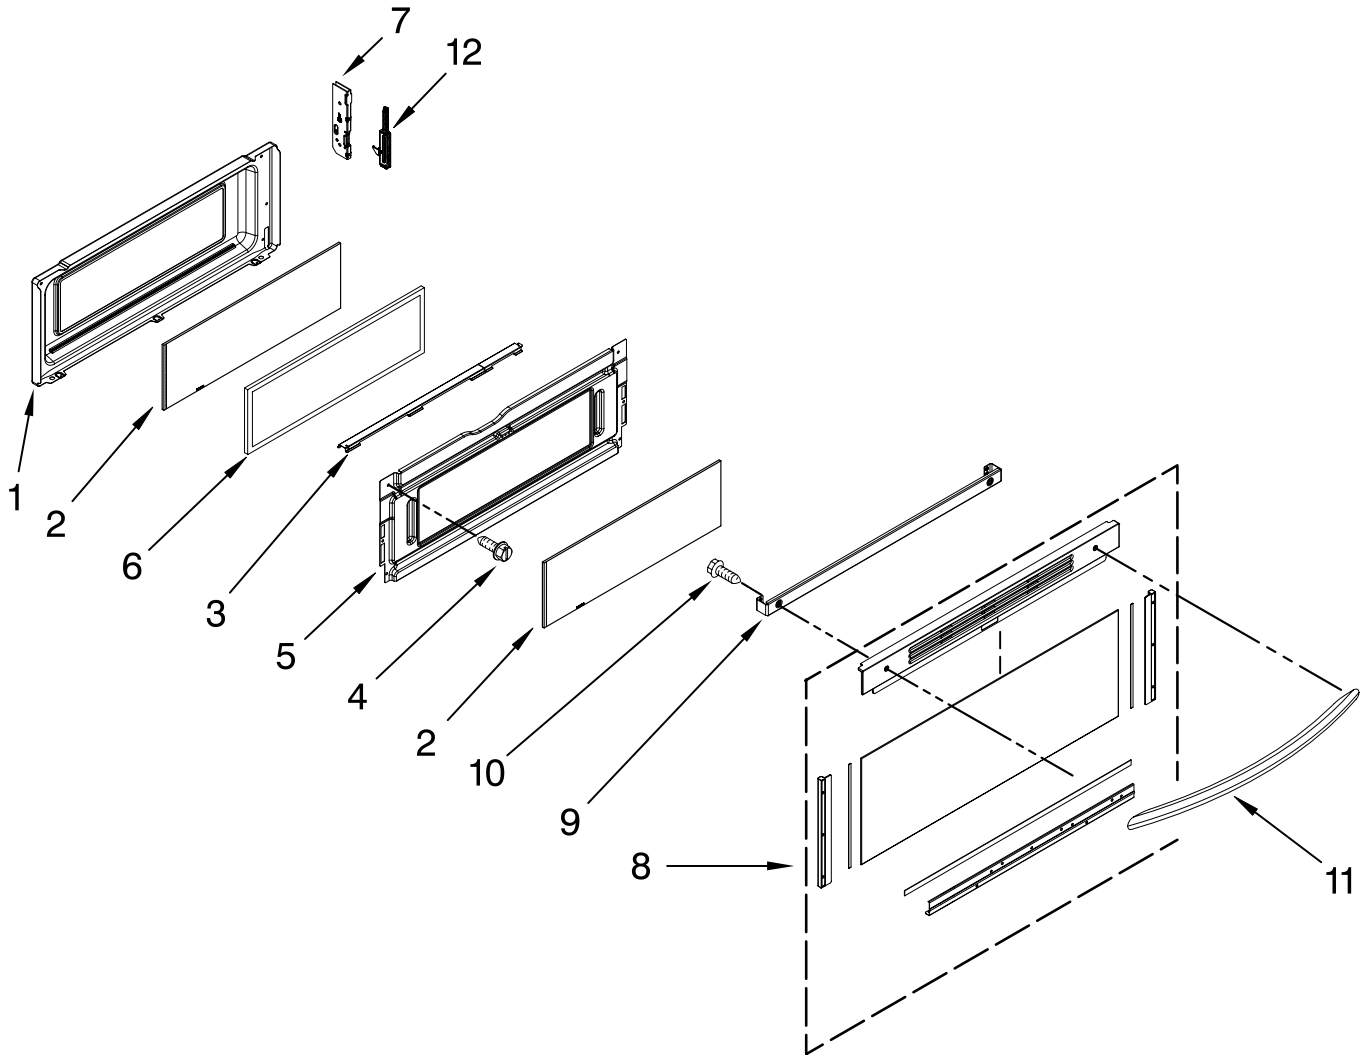

UPPER DOOR PARTS

For Model: KDRS505XSS00
(Stainless)

Illus. No.	Part No.	DESCRIPTION
1	W10292033	Lining, Door
2	W10272707	Glass, Inner (2)
3	W10272708	Frame, Glass
4	W10292297	Screw W/Washer
5	W10333856	Retainer, Insul.
6	W10321271	Insulation, Door

Illus. No.	Part No.	DESCRIPTION
7	W10277006	Receiver
8	W10326119	Assembly, Glass Door (Includes Door Panel)
9	W10296658	Bracket, Handle

Illus. No.	Part No.	DESCRIPTION
10	3196184	Screw, Handle
11	W10289076	Handle, Door
12	W10274500	Left Hinge, Door
	W10274499	Right Hinge, Door

FOR ORDERING INFORMATION REFER TO PARTS PRICE LIST