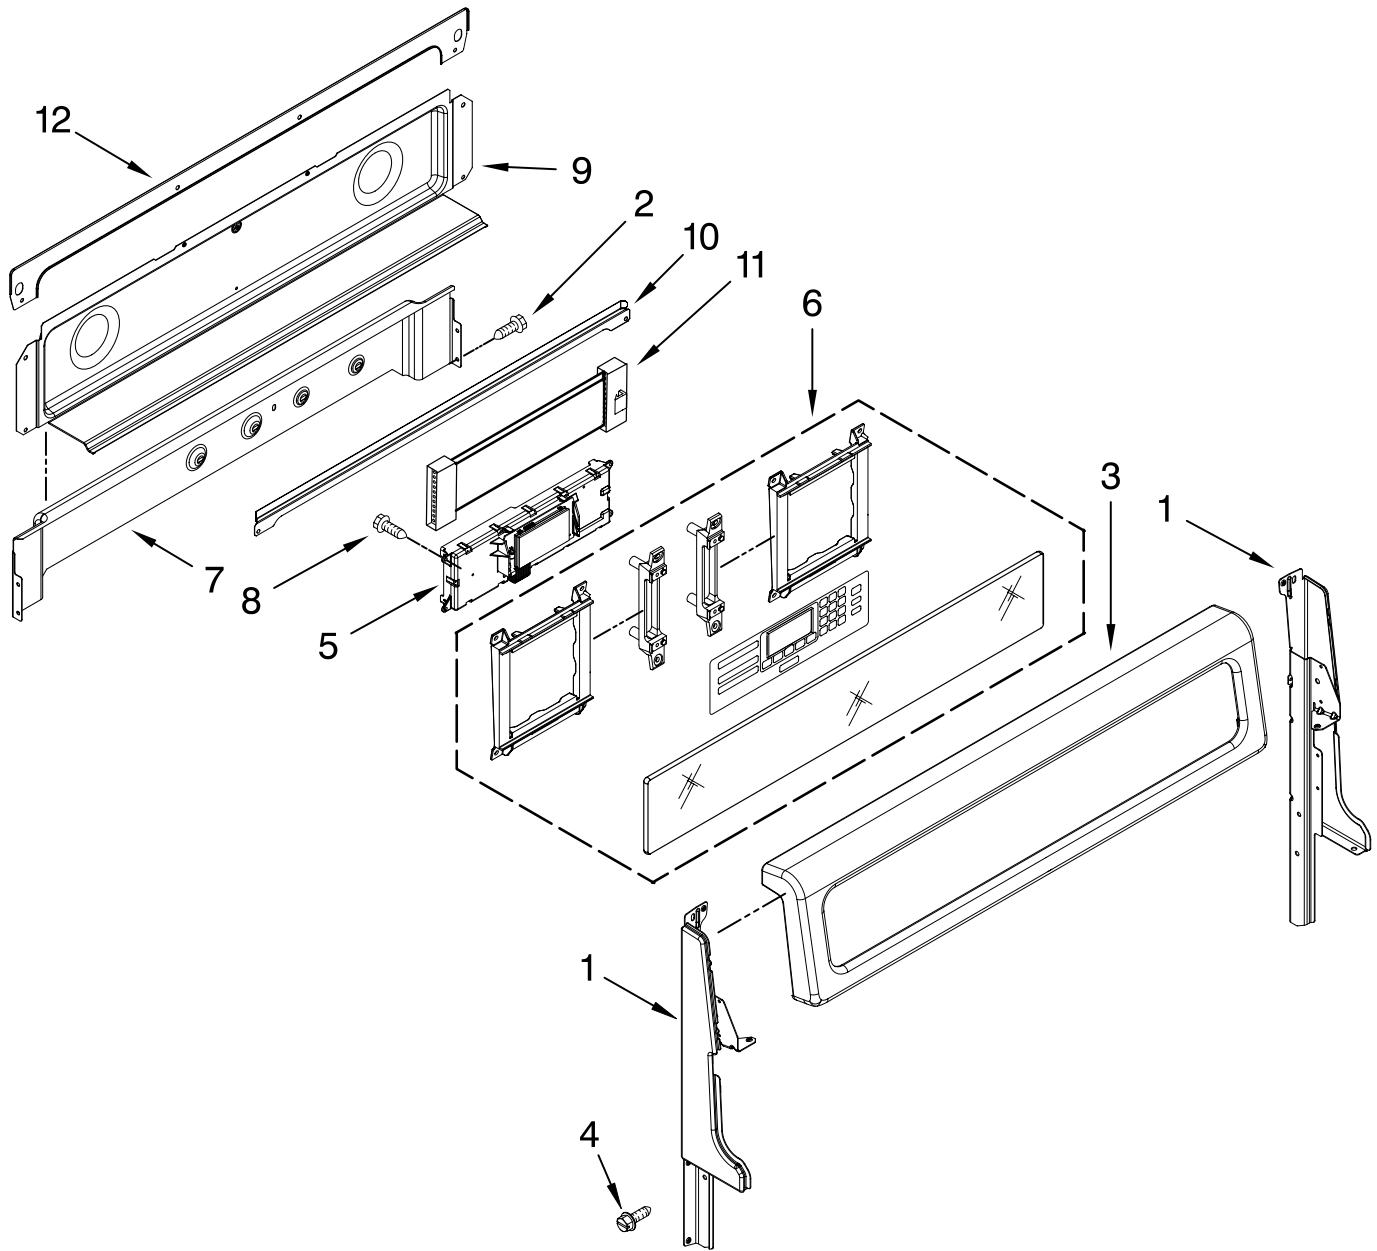

Illus. Part No. DESCRIPTION

| | | |
|----|-----------|---|
| 1 | W10291448 | Literature Parts Instructions, Installation |
| | W10291454 | Owners Manual |
| | W10323649 | Tech Sheet |
| | 9762761 | Brochure, Tips (Safe Cooking) |
| 2 | W10299236 | Kit, Burner Cap |
| 3 | W10330921 | Cooktop |
| 4 | | Burners |
| | 8286181 | Left & Right Rear |
| | 8286183 | Left Front |
| | 8286182 | Right Front (12K) |
| | W10336094 | Center |
| 5 | W10295131 | Knob, Control |
| 6 | W10171140 | Kit, Burner Cap (Fish Burner Only) |
| 7 | W10311218 | Griddle |
| 8 | W10260069 | Kit, Grate |
| 9 | W10284717 | Panel, Manifold |
| 10 | W10333445 | Base, Burner Cap (Fish Burner) |

FOR ORDERING INFORMATION REFER TO PARTS PRICE LIST

CONTROL PANEL PARTS

For Model: KDRS505XSS00
(Stainless)

| Illus. No. | Part No. | DESCRIPTION |
|------------|-------------|--------------------------------|
| 1 | W10319109 | Support, Backguard Black, Left |
| | W10319111 | Black, Right |
| 2 | 7101P426-60 | Screw |
| 3 | W10295103 | Console |
| 4 | 7101P634-60 | Screw |