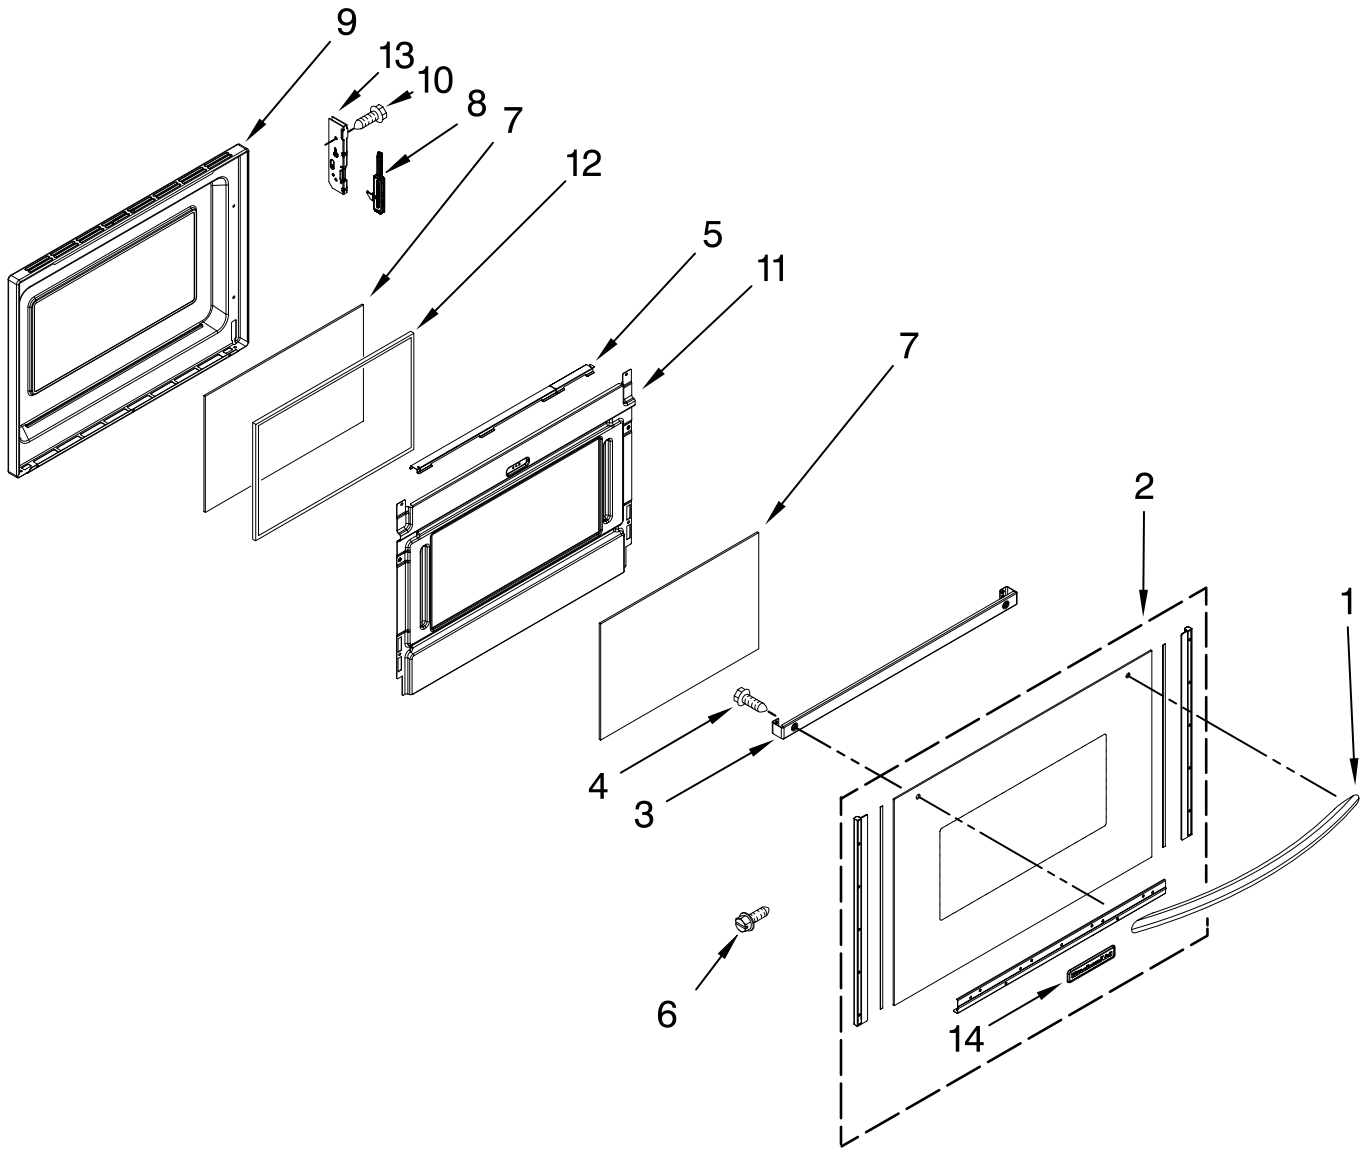

LOWER DOOR PARTS

For Model: KDRS505XSS00
(Stainless)

Illus. No.	Part No.	DESCRIPTION
1	W10289076	Handle, Door
2	W10326134	Assembly, Glass Door (Includes Door Pnl & Badge)
3	W10296658	Bracket, Handle
4	3196184	Screw, Handle

Illus. No.	Part No.	DESCRIPTION
5	W10272594	Frame, Glass (2)
6	W10292297	Screw W/Washer
7	9757706	Glass, Inner (2)
8	W10274495	Right Hinge, Door
	W10274496	Left Hinge, Door
9	W10292008	Lining, Door

Illus. No.	Part No.	DESCRIPTION
10	4449743	Screw (Receiver)
11	W10287976	Retainer, Insul.
12	W10321285	Insulation, Door
13	W10272328	Right Receiver
	W10272329	Left Receiver
14	W10243391	Badge

FOR ORDERING INFORMATION REFER TO PARTS PRICE LIST