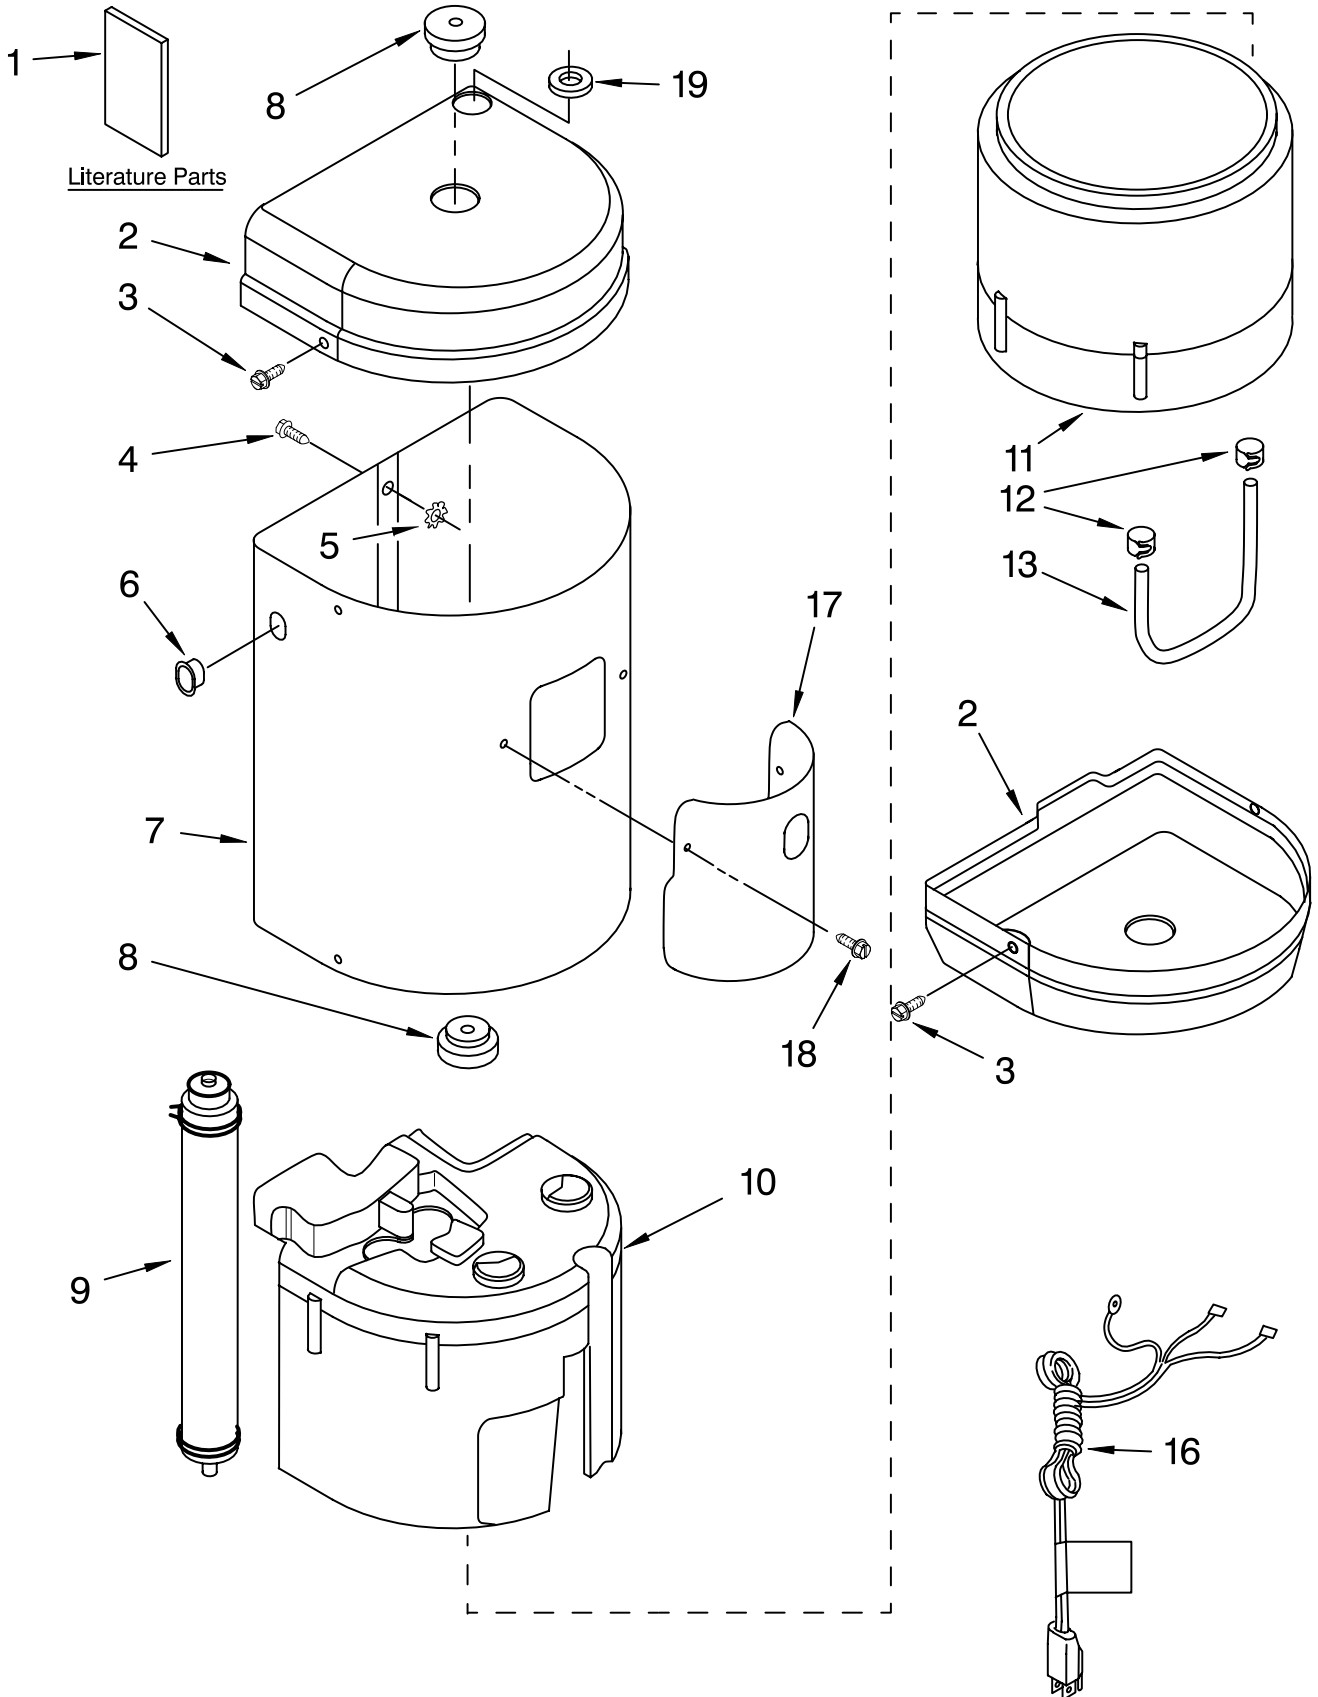

OUTER COVER & INSULATION PARTS

For Models: KHWC160PCR0, KHWC160PSS0
(Chrome) (Stainless Steel)

FOR ORDERING INFORMATION REFER TO PARTS PRICE LIST

OUTER COVER & INSULATION PARTS

For Models: KHWC160PCR0, KHWC160PSS0
(Chrome) (Stainless Steel)

Illus. No.	Part No.	DESCRIPTION
1	8538287	Literature Parts Instructions, Installations & Use & Care Guide
2	3192031	End Cap
3	4169569	Screw, Drive
4	3192294	Screw, Machine
5	4159493	Lockwasher
6	3191431	Strain Relief, Power Cord
7	3193265	Shell
8	8534011	Bushing, Molded
9	3192006	Displacer
10	3192011	Insulation, Top
11	3192012	Insulation, Bottom
12	3400975	Clamp, Hose
13	8541031	Hose, Clear
16	3192352	Cord, Power
17	3192317	Front Cover
18	311932	Screw, 6-32 X .250
19	3192013	Grommet

FOR ORDERING INFORMATION REFER TO PARTS PRICE LIST