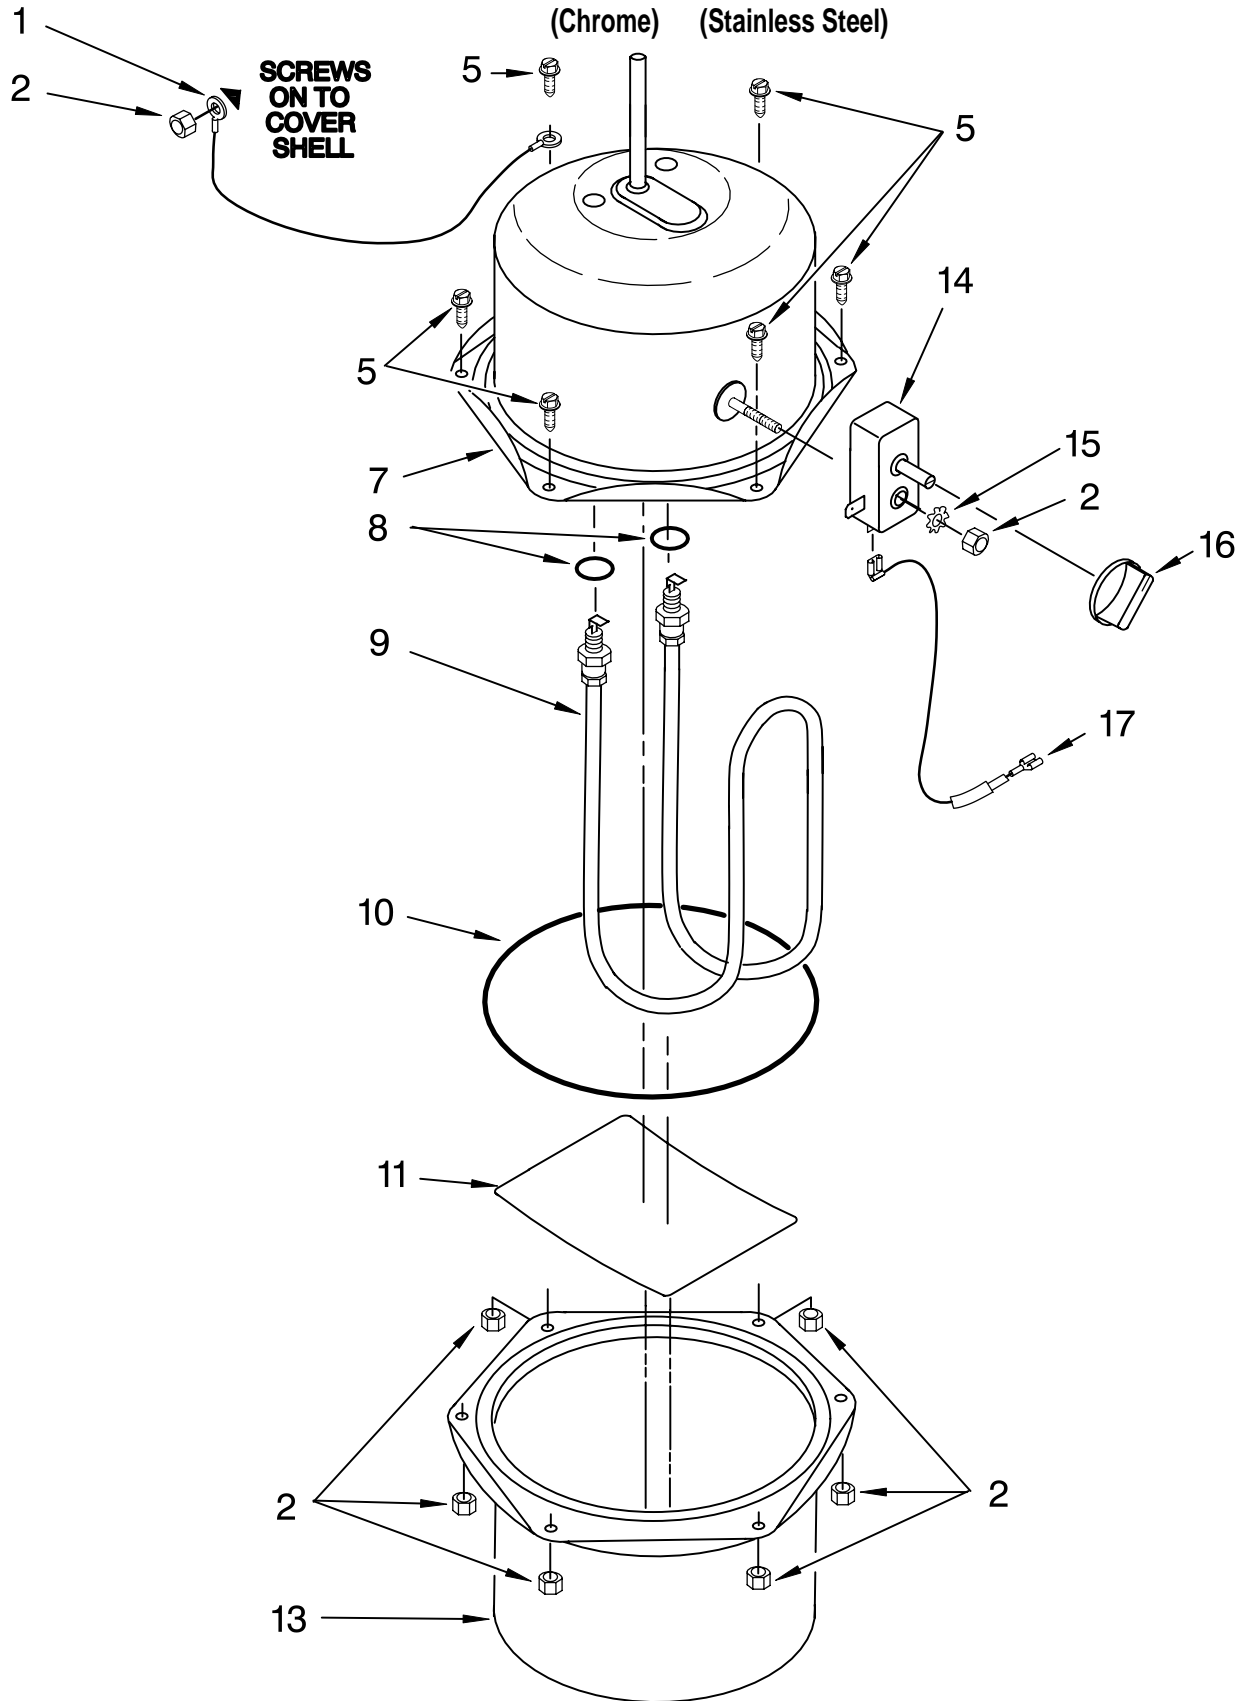

UPPER & LOWER TANK SHELL

For Models: KHWC160PCR0, KHWC160PSS0

(Chrome) (Stainless Steel)

FOR ORDERING INFORMATION REFER TO PARTS PRICE LIST

UPPER & LOWER TANK SHELL

For Models: KHWC160PCR0, KHWC160PSS0
(Chrome) (Stainless Steel)

Illus.	Part	
No.	No.	DESCRIPTION
1	3192080	Ground Wire
2	4159072	Nut
5	3400829	Screw
7	3193068	Shell, Tank Upper
8	4159825	O-Ring
9	3191376	Element, Heating
10	4159824	O-Ring
11	4176126	Deflector
13	8565547	Shell, Tank Lower
14	3193512	Thermostat
15	4159493	Lockwasher
16	3192538	Knob, Thermostat
17	3193190	Fuse, Thermo

FOR ORDERING INFORMATION REFER TO PARTS PRICE LIST