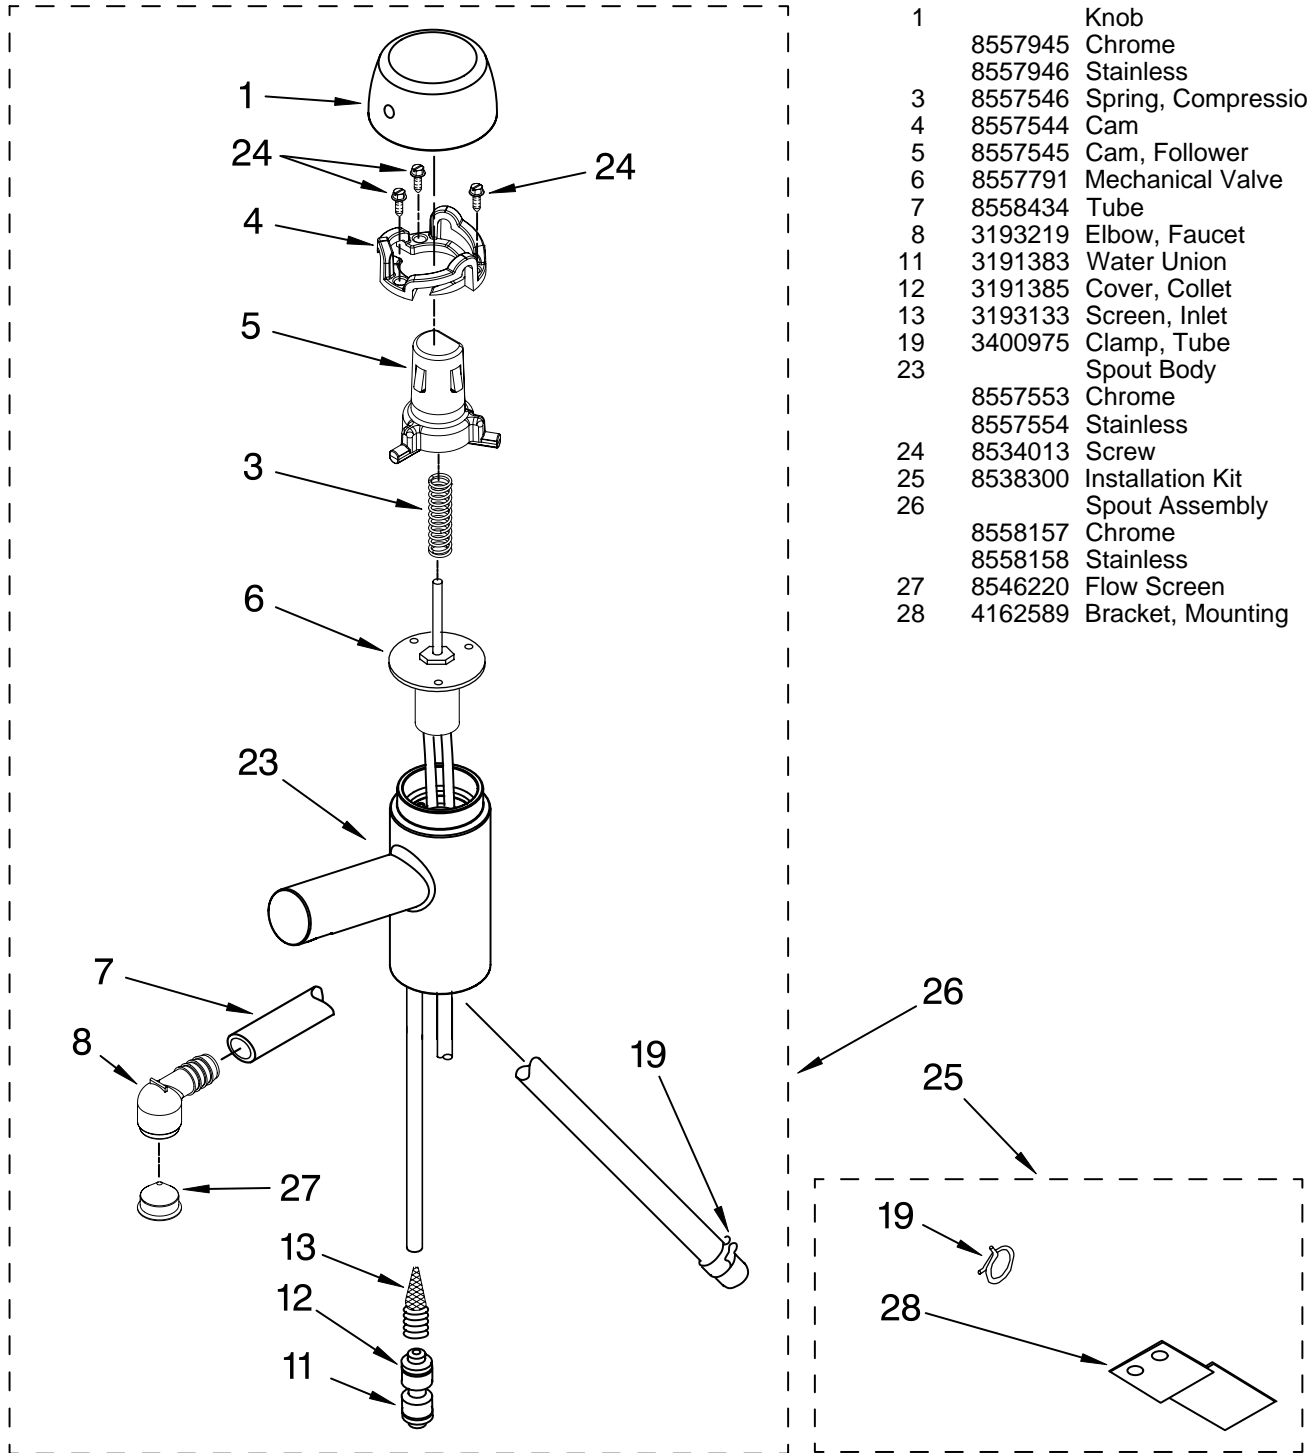

# UPPER & LOWER TANK SHELL

For Models: KHWC160PCR0, KHWC160PSS0  
(Chrome) (Stainless Steel)

<b>Illus.</b>	<b>Part</b>	
<b>No.</b>	<b>No.</b>	<b>DESCRIPTION</b>
1	3192080	Ground Wire
2	4159072	Nut
5	3400829	Screw
7	3193068	Shell, Tank Upper
8	4159825	O-Ring
9	3191376	Element, Heating
10	4159824	O-Ring
11	4176126	Deflector
13	8565547	Shell, Tank Lower
14	3193512	Thermostat
15	4159493	Lockwasher
16	3192538	Knob, Thermostat
17	3193190	Fuse, Thermo

# SPOUT UNIT PARTS

For Models: KHWC160PCR0, KHWC160PSS0  
(Chrome) (Stainless Steel)

Illus. No.	Part No.	DESCRIPTION
1	8557945	Knob Chrome
	8557946	Stainless
3	8557546	Spring, Compression
4	8557544	Cam
5	8557545	Cam, Follower
6	8557791	Mechanical Valve
7	8558434	Tube
8	3193219	Elbow, Faucet
11	3191383	Water Union
12	3191385	Cover, Collet
13	3193133	Screen, Inlet
19	3400975	Clamp, Tube
23		Spout Body
	8557553	Chrome
	8557554	Stainless
24	8534013	Screw
25	8538300	Installation Kit
26		Spout Assembly
	8558157	Chrome
	8558158	Stainless
27	8546220	Flow Screen
28	4162589	Bracket, Mounting