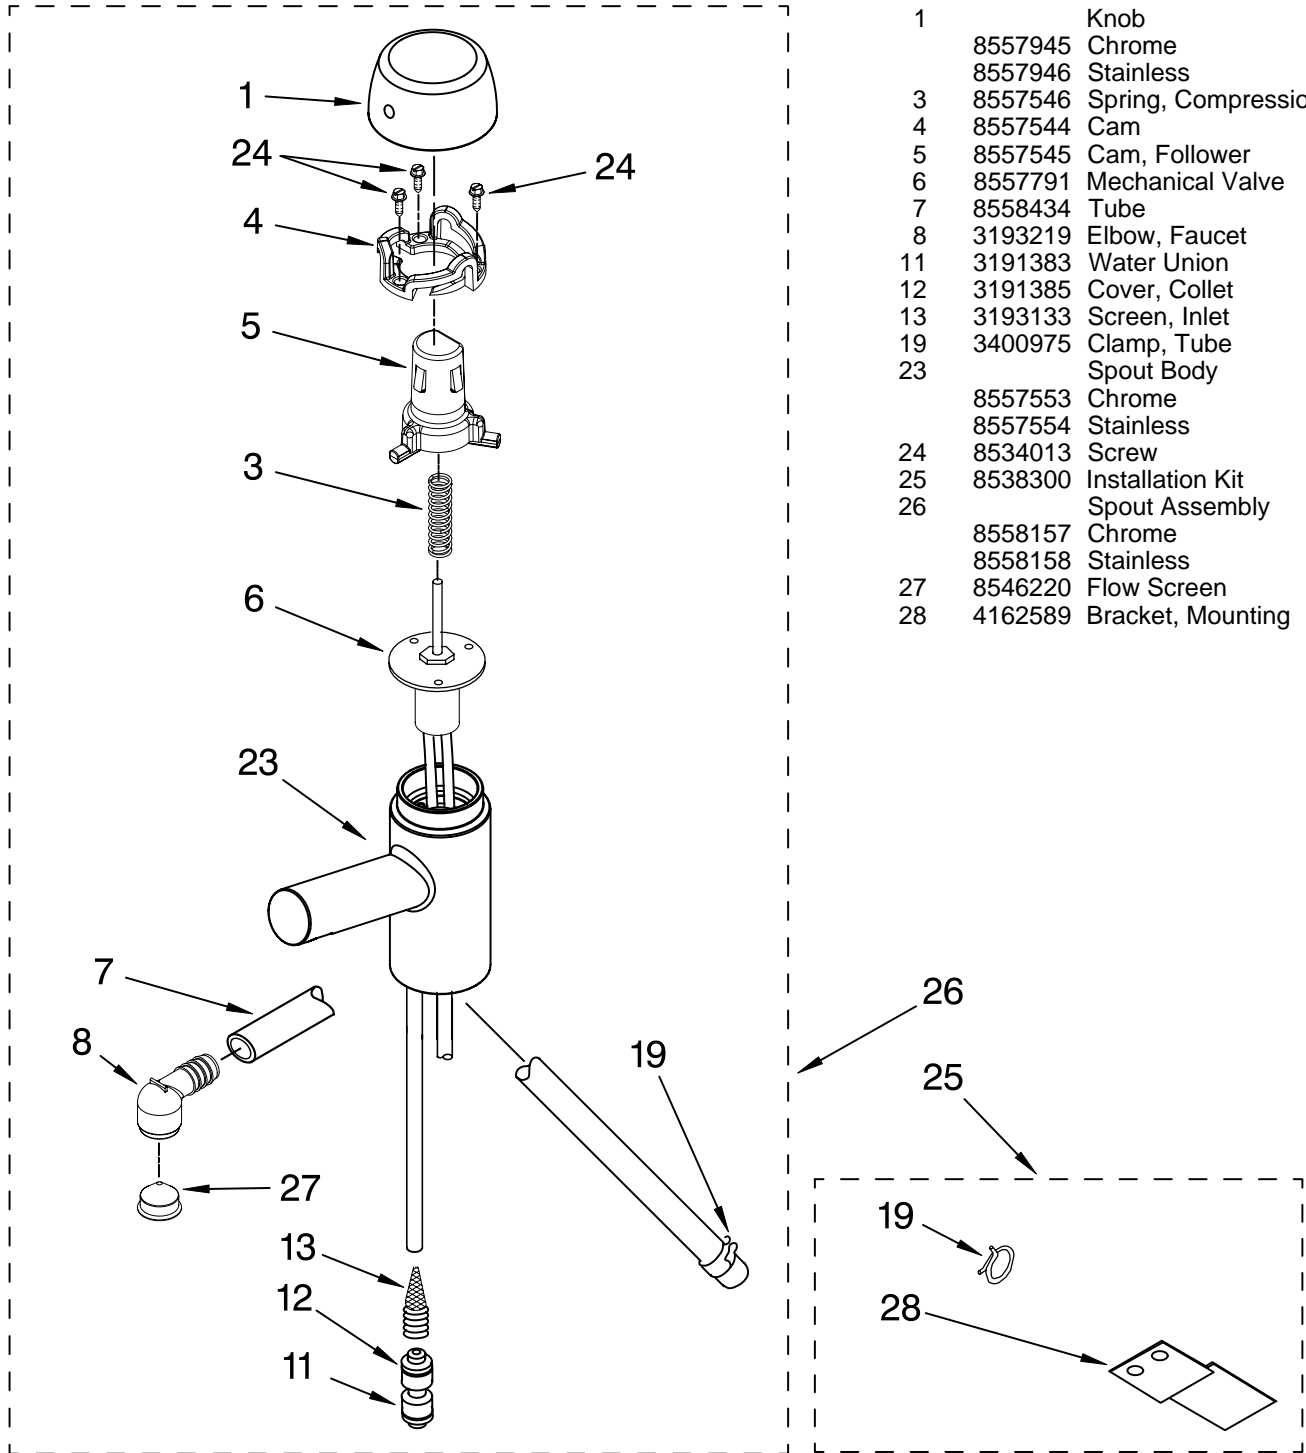

Illus. No.	Part No.	DESCRIPTION
1	8578898	Literature Parts Instructions, Installations & Use & Care Guide
2	3192031	End Cap
3	4169569	Screw, Drive
4	3192294	Screw, Machine
5	4159493	Lockwasher
6	3191431	Strain Relief, Power Cord
7	3193265	Shell
8	8534011	Bushing, Molded
9	3192006	Displacer
10	3192011	Insulation, Top
11	3192012	Insulation, Bottom
12	3400975	Clamp, Hose
13	8541031	Hose, Clear
16	3192352	Cord, Power
17	3192317	Front Cover
18	311932	Screw, 6-32 X .250
19	3192013	Grommet

FOR ORDERING INFORMATION REFER TO PARTS PRICE LIST

UPPER & LOWER TANK SHELL

For Models: KHWC160PCR1, KHWC160PSS1

(Chrome) (Stainless Steel)

FOR ORDERING INFORMATION REFER TO PARTS PRICE LIST

UPPER & LOWER TANK SHELL

For Models: KHWC160PCR1, KHWC160PSS1
(Chrome) (Stainless Steel)

Illus.	Part	
No.	No.	DESCRIPTION
1	3192080	Ground Wire
2	4159072	Nut
5	3400829	Screw
7	3193068	Shell, Tank Upper
8	4159825	O-Ring
9	3191376	Element, Heating
10	4159824	O-Ring
11	4176126	Deflector
13	8565547	Shell, Tank Lower
14	3193512	Thermostat
15	4159493	Lockwasher
16	3192538	Knob, Thermostat
17	3193190	Fuse, Thermo

FOR ORDERING INFORMATION REFER TO PARTS PRICE LIST

SPOUT UNIT PARTS

For Models: KHWC160PCR1, KHWC160PSS1
(Chrome) (Stainless Steel)

Illus. No.	Part No.	DESCRIPTION
1		Knob
	8557945	Chrome
	8557946	Stainless
3	8557546	Spring, Compression
4	8557544	Cam
5	8557545	Cam, Follower
6	8557791	Mechanical Valve
7	8558434	Tube
8	3193219	Elbow, Faucet
11	3191383	Water Union
12	3191385	Cover, Collet
13	3193133	Screen, Inlet
19	3400975	Clamp, Tube
23		Spout Body
	8557553	Chrome
	8557554	Stainless
24	8534013	Screw
25	8538300	Installation Kit
26		Spout Assembly
	8558157	Chrome
	8558158	Stainless
27	8546220	Flow Screen
28	4162589	Bracket, Mounting