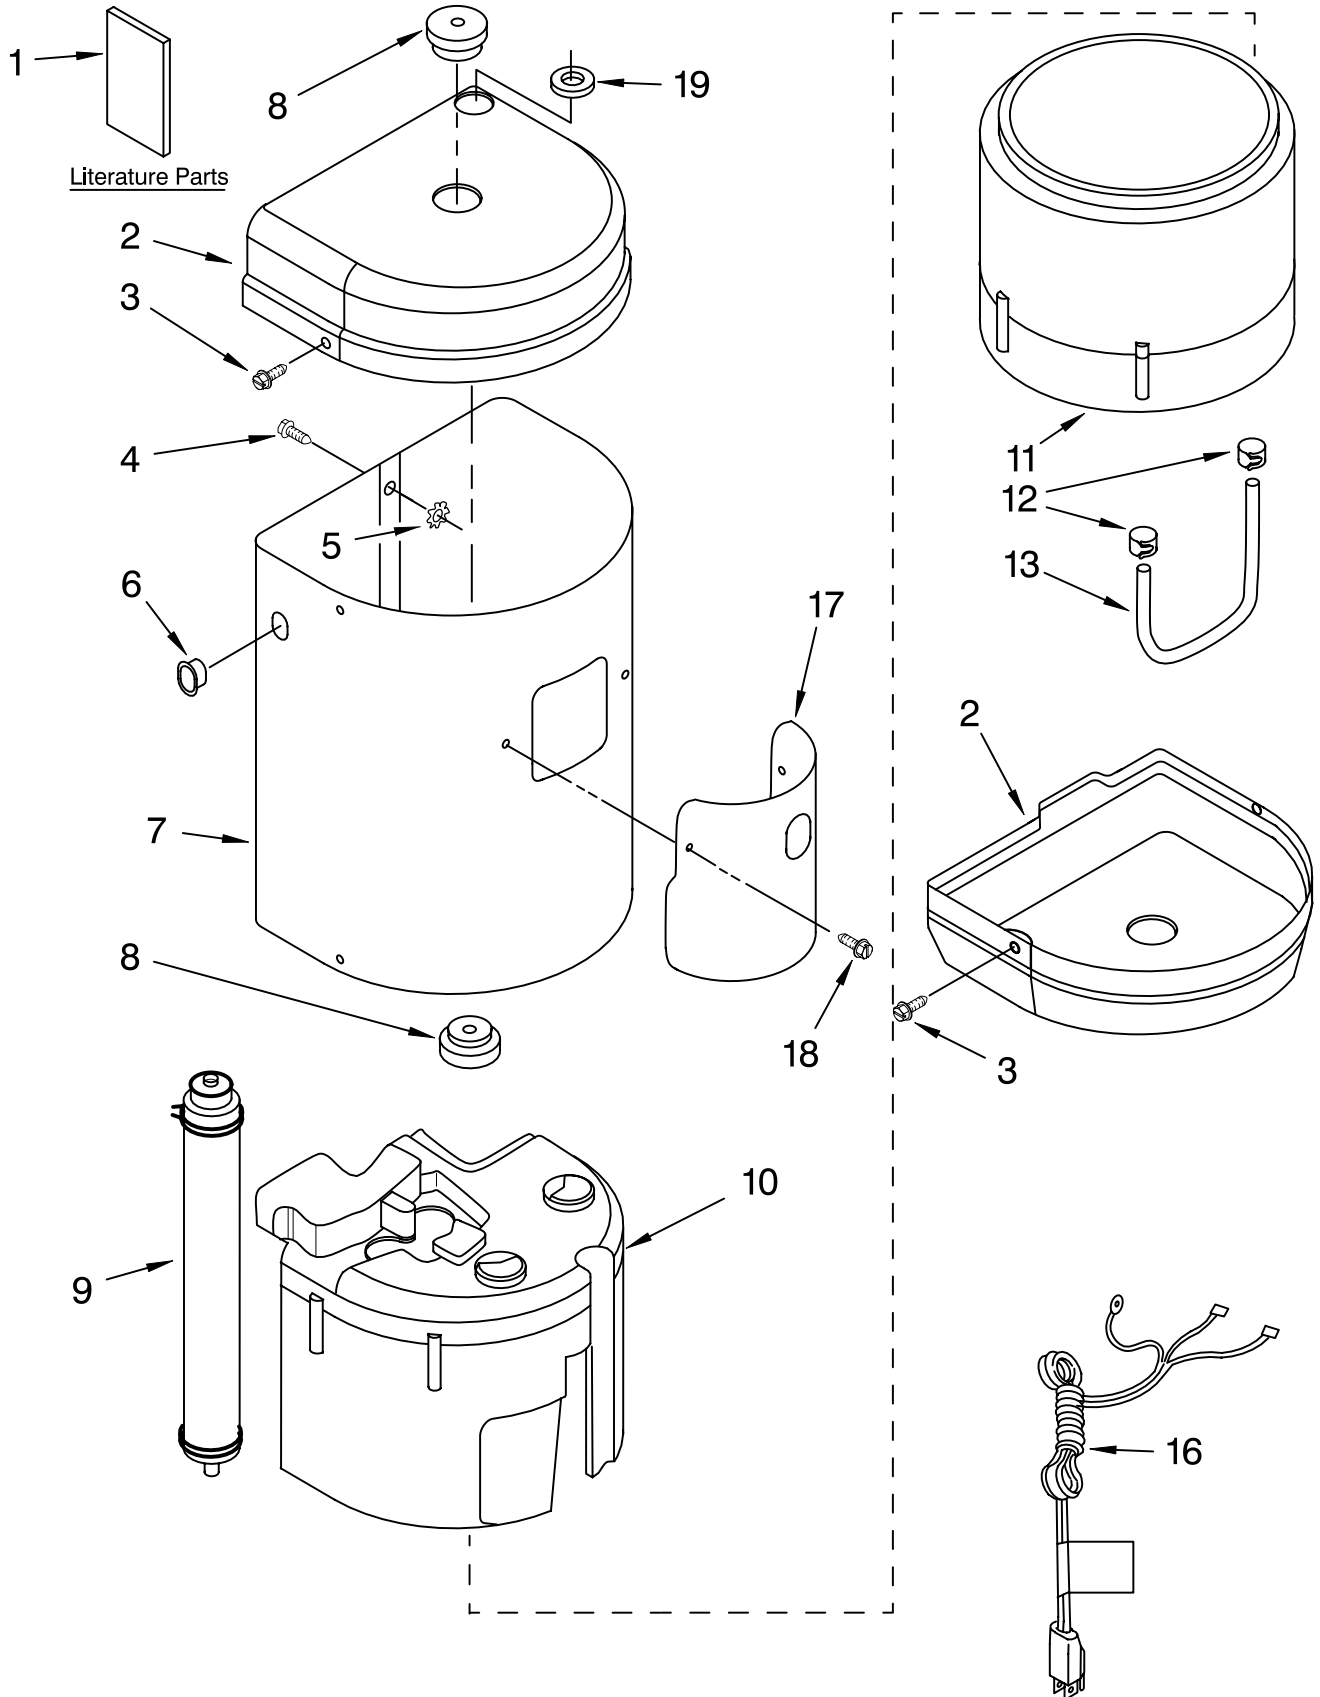

OUTER COVER & INSULATION PARTS

For Models: KHWC160PCR1, KHWC160PSS1
(Chrome) (Stainless Steel)

FOR ORDERING INFORMATION REFER TO PARTS PRICE LIST

OUTER COVER & INSULATION PARTS

For Models: KHWC160PCR1, KHWC160PSS1
(Chrome) (Stainless Steel)

Illus. No.	Part No.	DESCRIPTION
1	8578898	Literature Parts Instructions, Installations & Use & Care Guide
2	3192031	End Cap
3	4169569	Screw, Drive
4	3192294	Screw, Machine
5	4159493	Lockwasher
6	3191431	Strain Relief, Power Cord
7	3193265	Shell
8	8534011	Bushing, Molded
9	3192006	Displacer
10	3192011	Insulation, Top
11	3192012	Insulation, Bottom
12	3400975	Clamp, Hose
13	8541031	Hose, Clear
16	3192352	Cord, Power
17	3192317	Front Cover
18	311932	Screw, 6-32 X .250
19	3192013	Grommet

FOR ORDERING INFORMATION REFER TO PARTS PRICE LIST