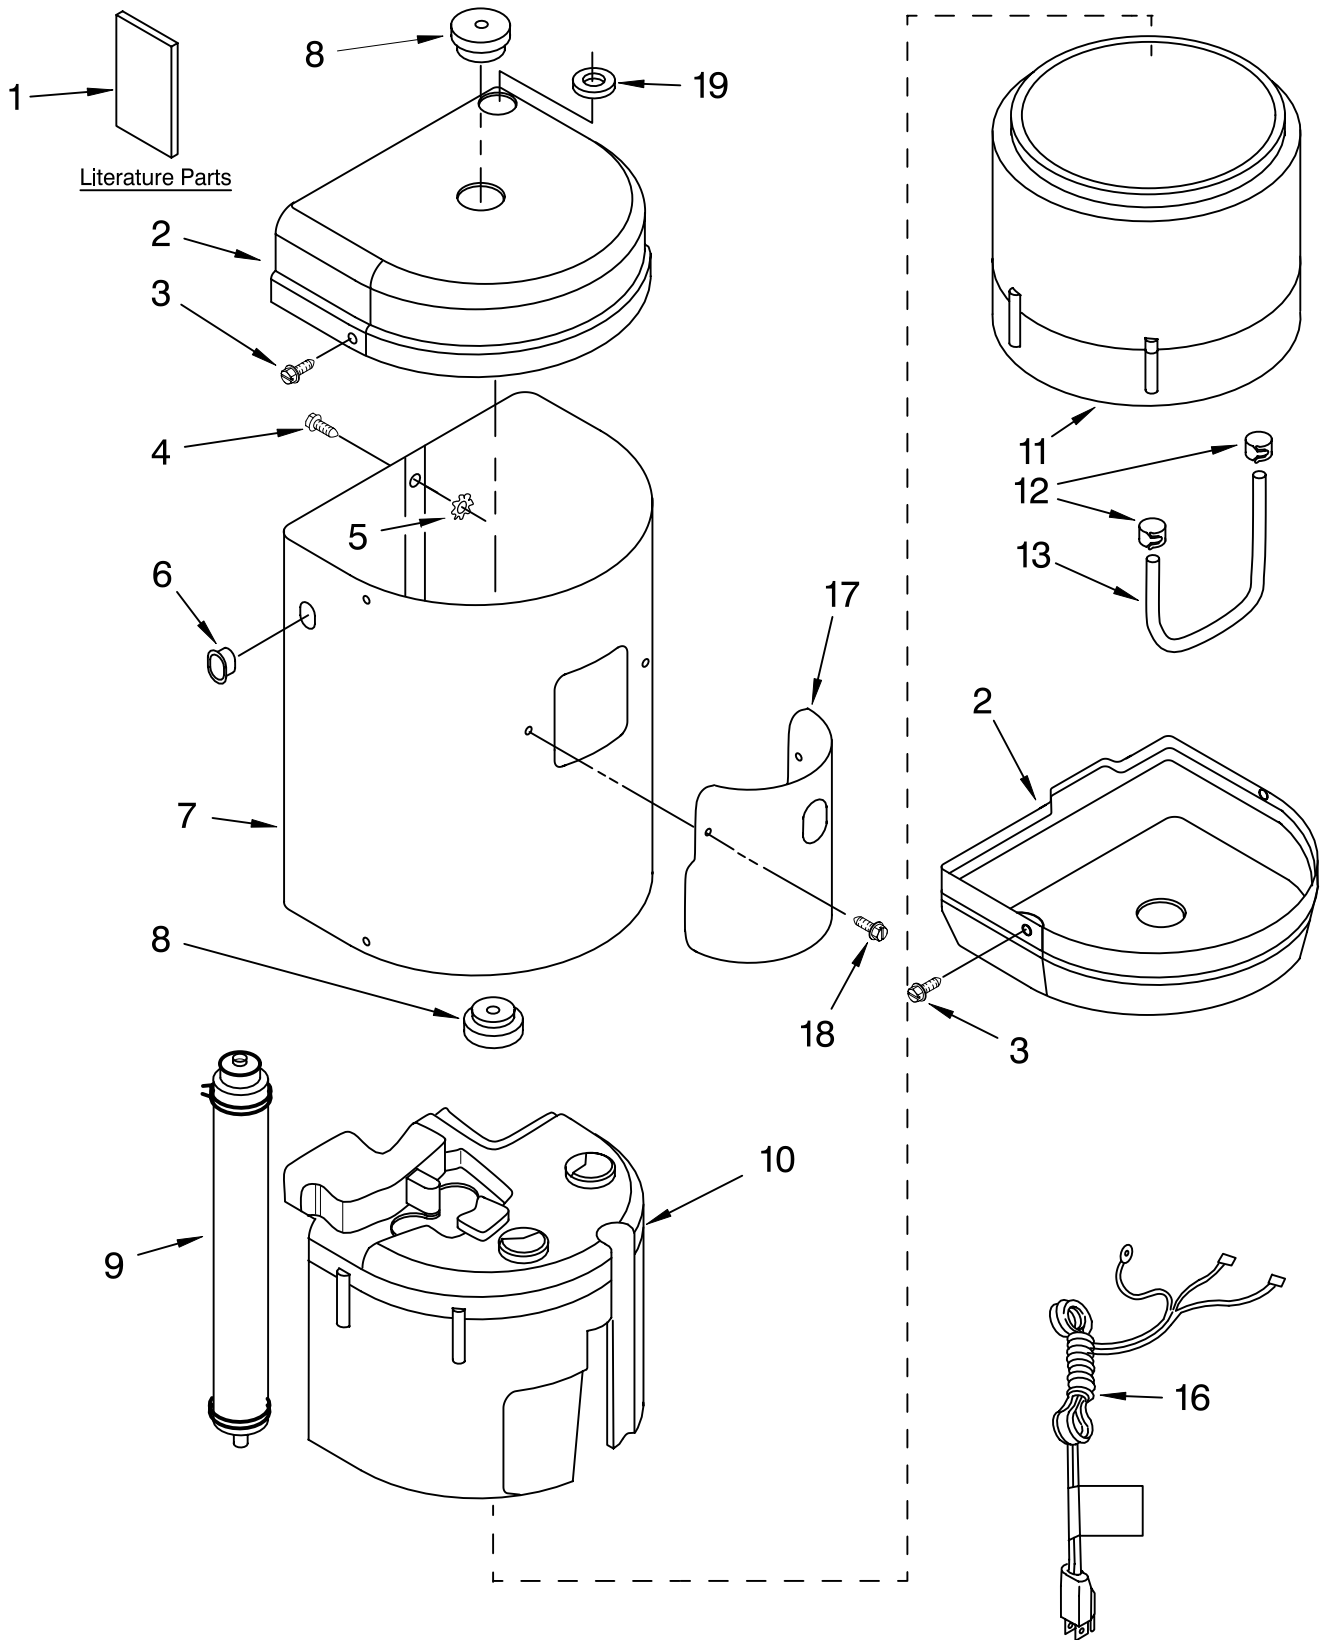

OUTER COVER & INSULATION PARTS

For Models: KHWG160PCR0, KHWG160PSS0
(Chrome) (Stainless Steel)

FOR ORDERING INFORMATION REFER TO PARTS PRICE LIST

OUTER COVER & INSULATION PARTS

For Models: KHWG160PCR0, KHWG160PSS0
(Chrome) (Stainless Steel)

Illus. No.	Part No.	DESCRIPTION
1	8538287	Literature Parts Instructions, Installation & Use & Care Guide
2	3192031	End Cap
3	4169569	Screw, Drive
4	3192294	Screw, Machine
5	4159493	Lockwasher
6	3191431	Strain Relief, Power Cord
7	3193265	Shell
8	8534011	Bushing, Molded
9	3192006	Displacer
10	3192011	Insulation, Top
11	3192012	Insulation, Bottom
12	3400975	Clamp, Hose
13	8541031	Hose, Clear
16	3192352	Cord, Power
17	3192317	Front Cover
18	311932	Screw, 6-32 X .250
19	3192013	Grommet

FOR ORDERING INFORMATION REFER TO PARTS PRICE LIST