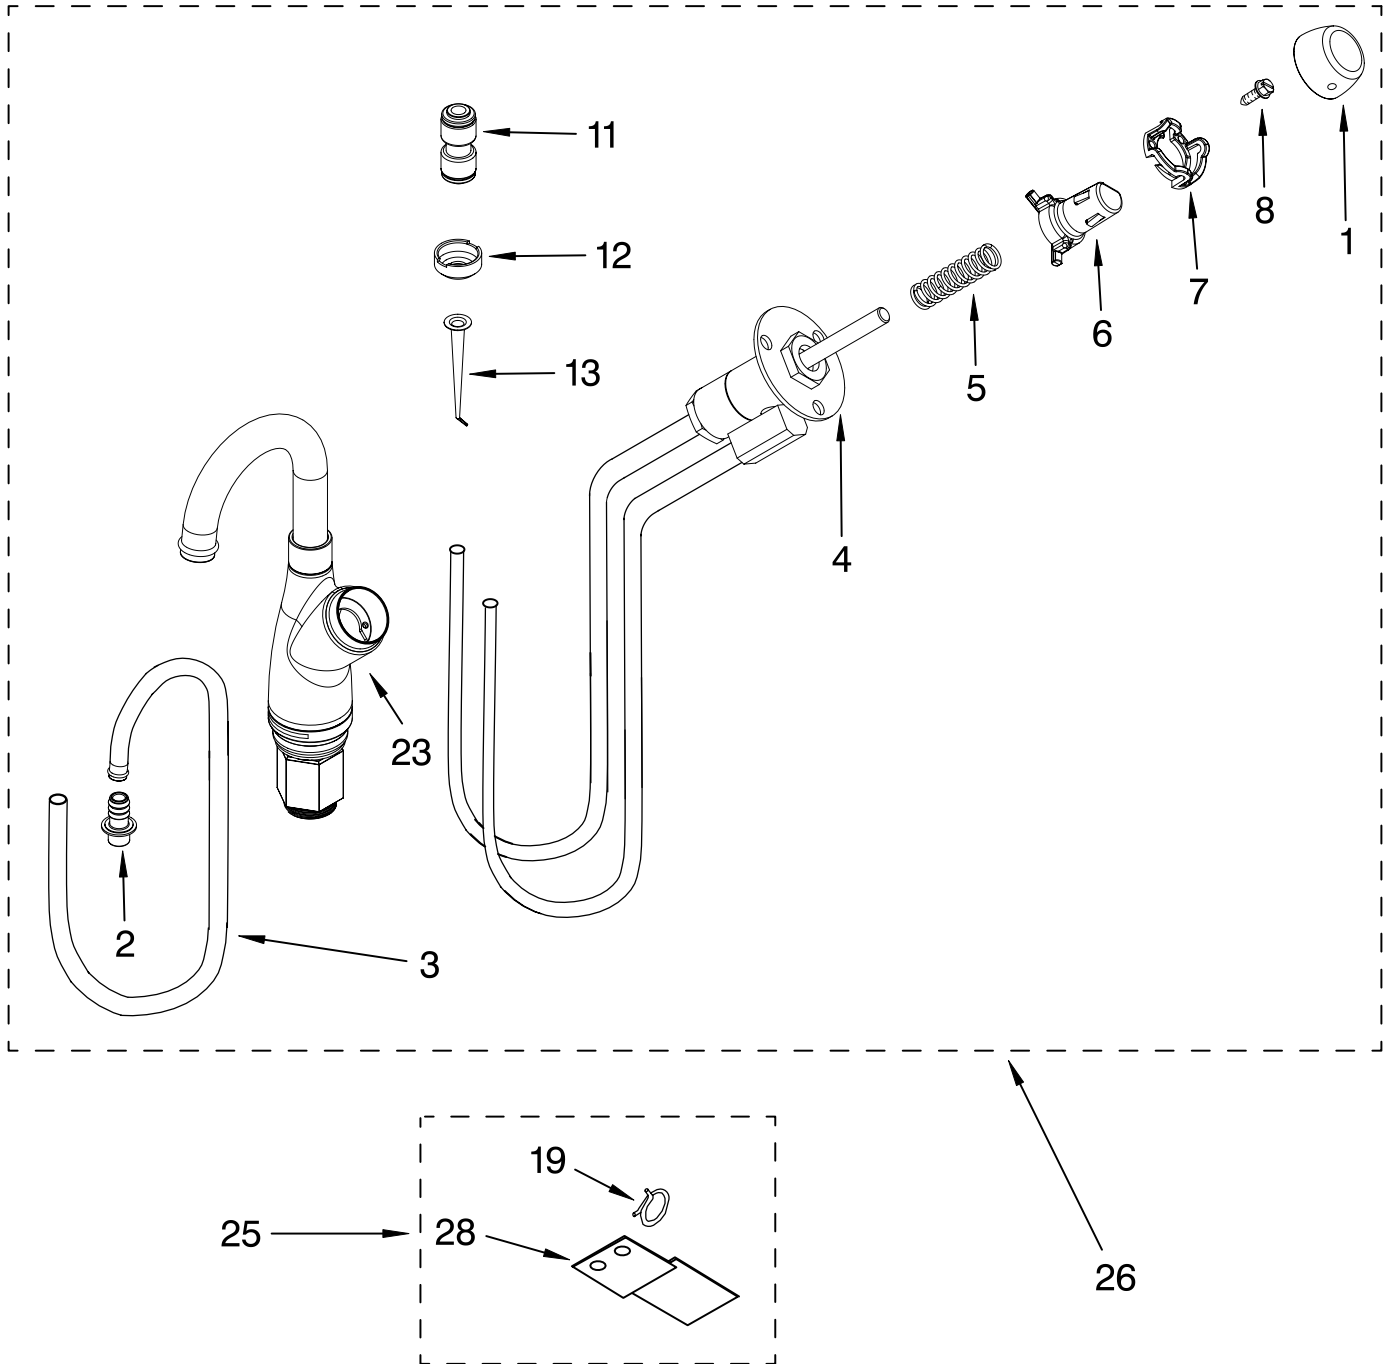

# UPPER & LOWER TANK SHELL

For Models: KHWG160PCR0, KHWG160PSS0  
(Chrome) (Stainless Steel)

<b>Illus. No.</b>	<b>Part No.</b>	<b>DESCRIPTION</b>
1	3192080	Ground Wire
2	4159072	Nut
5	3400829	Screw
7	3193068	Shell, Tank Upper
8	4159825	O-Ring
9	3191376	Element, Heating
10	4159824	O-Ring
11	4176126	Deflector
13	8565547	Shell, Tank Lower
14	3193512	Thermostat
15	4159493	Lockwasher
16	3192538	Knob, Thermostat
17	3193190	Fuse, Thermo

# SPOUT UNIT PARTS

For Models: KHWG160PCR0, KHWG160PSS0  
(Chrome) (Stainless Steel)

Illus. No.	Part No.	DESCRIPTION
1	8557913	Knob Chrome
	8557914	Stainless
2	8558165	Adapter, Hose
3	8558433	Tube
4	8557791	Valve Assembly (Small)
5	8557546	Spring

Illus. No.	Part No.	DESCRIPTION
6	8557545	Cam, Follower
7	8557544	Cam
8	8534013	Screw
11	3191383	Water Union
12	3191385	Cover, Collet
13	3193133	Screen, Inlet
19	3400975	Clamp, Tube

Illus. No.	Part No.	DESCRIPTION
23	8557894	Spout Body Chrome
	8557895	Stainless
25	8538300	Installation Kit
26		Spout Assembly
	8557911	Chrome
	8557912	Stainless
28	4162589	Bracket, Mounting