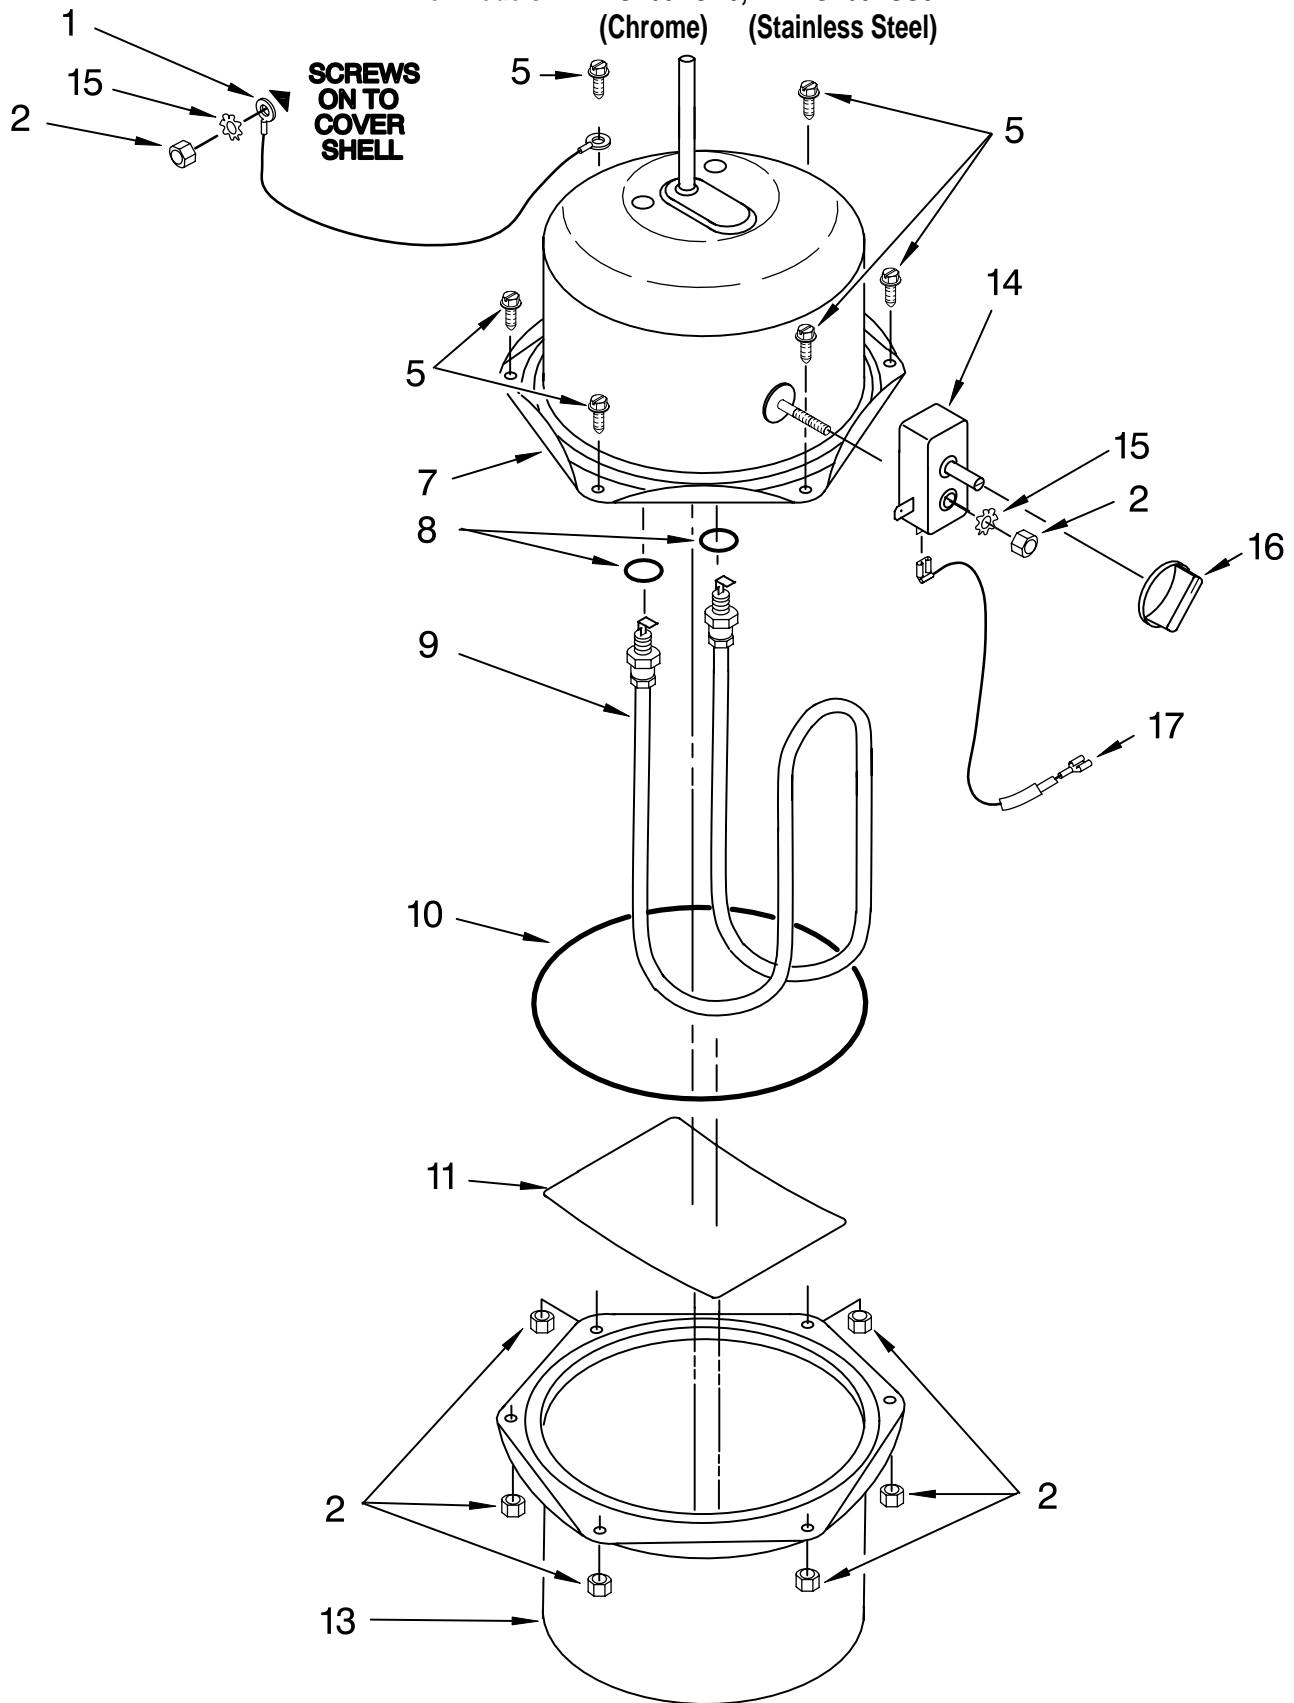

UPPER & LOWER TANK SHELL

For Models: KHGW160PCR0, KHGW160PSS0

(Chrome) (Stainless Steel)

FOR ORDERING INFORMATION REFER TO PARTS PRICE LIST

UPPER & LOWER TANK SHELL

For Models: KHWG160PCR0, KHWG160PSS0
(Chrome) (Stainless Steel)

Illus. No.	Part No.	DESCRIPTION
1	3192080	Ground Wire
2	4159072	Nut
5	3400829	Screw
7	3193068	Shell, Tank Upper
8	4159825	O-Ring
9	3191376	Element, Heating
10	4159824	O-Ring
11	4176126	Deflector
13	8565547	Shell, Tank Lower
14	3193512	Thermostat
15	4159493	Lockwasher
16	3192538	Knob, Thermostat
17	3193190	Fuse, Thermo

FOR ORDERING INFORMATION REFER TO PARTS PRICE LIST