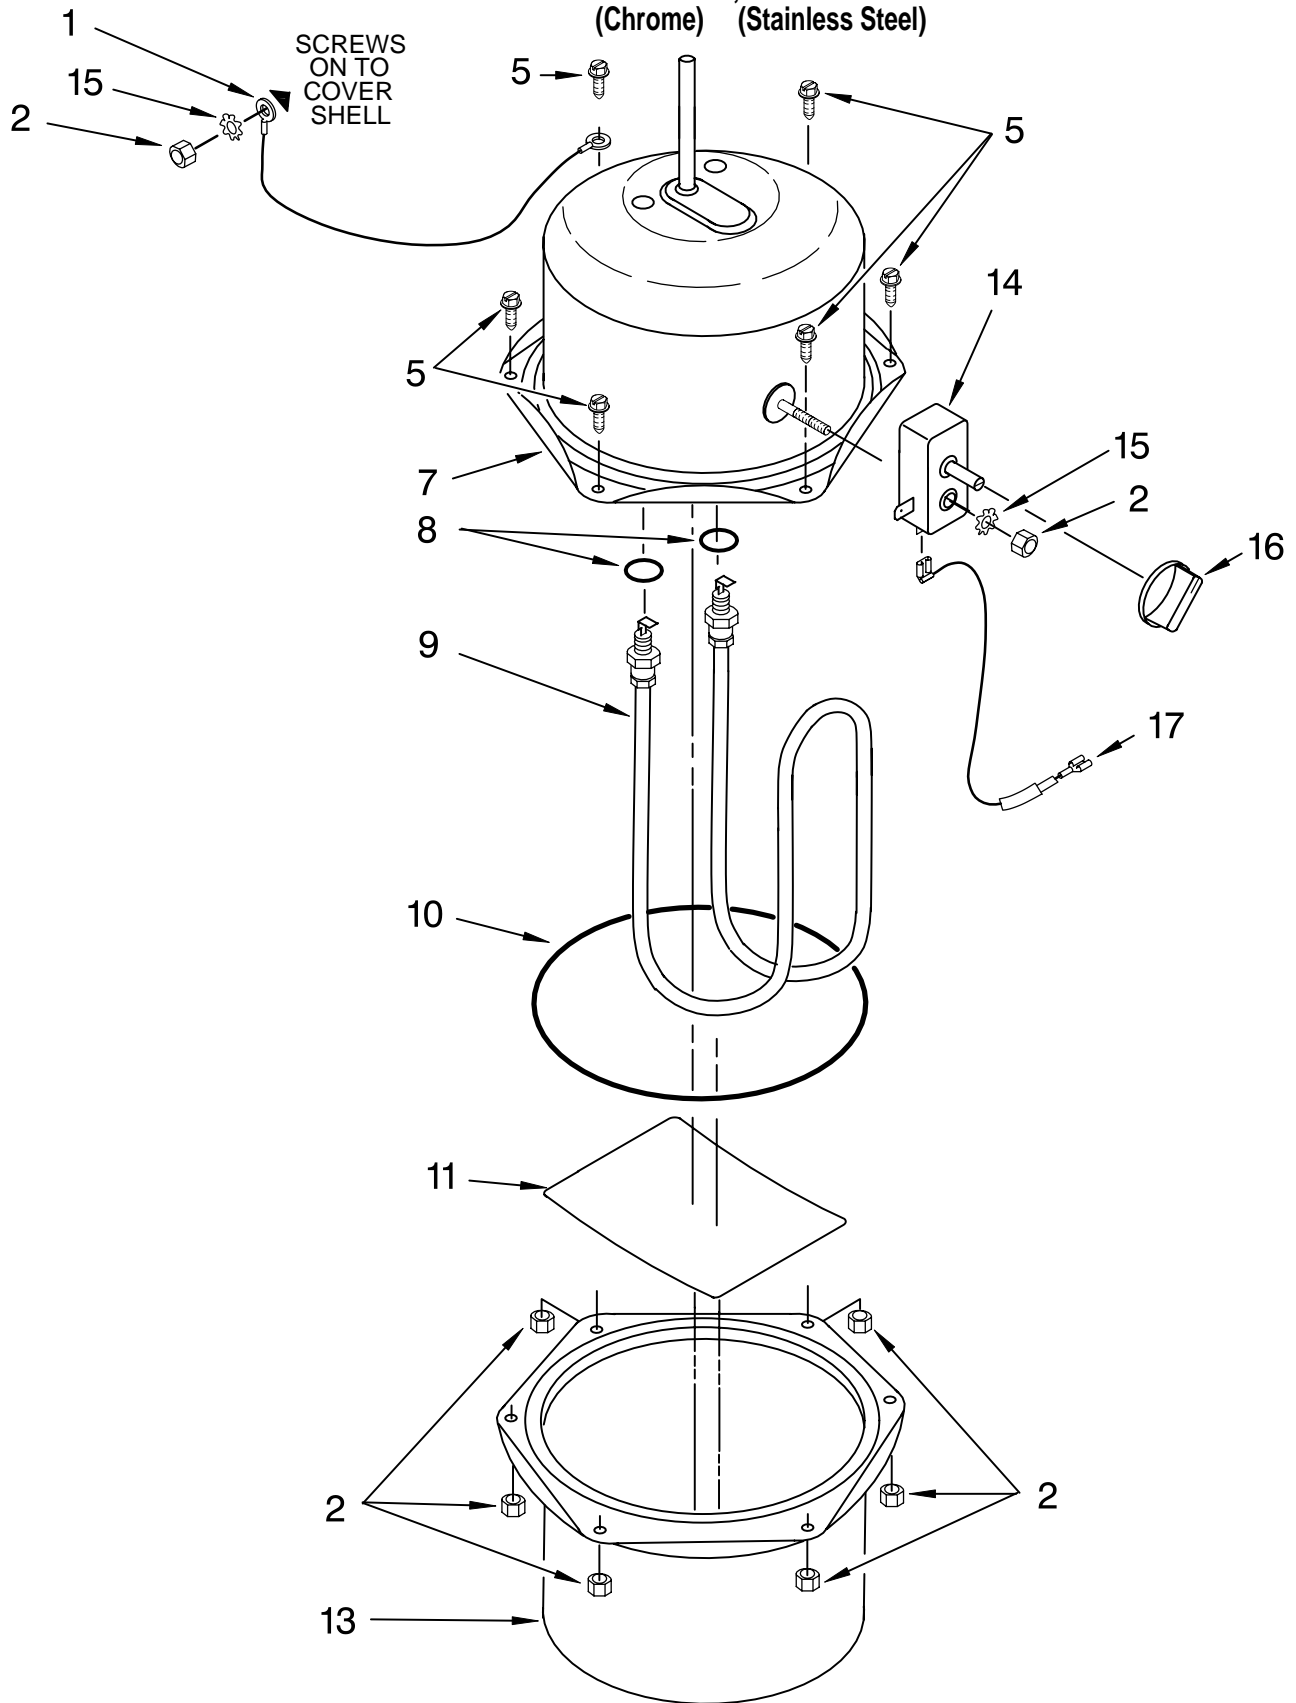

UPPER & LOWER TANK SHELL

For Models: KHVG160PCR1, KHVG160PSS1
(Chrome) (Stainless Steel)

FOR ORDERING INFORMATION REFER TO PARTS PRICE LIST

UPPER & LOWER TANK SHELL

For Models: KHVG160PCR1, KHVG160PSS1
(Chrome) (Stainless Steel)

Illus.	Part	
No.	No.	DESCRIPTION
1	3192080	Ground Wire
2	4159072	Nut
5	3400829	Screw
7	3193068	Shell, Tank Upper
8	4159825	O-Ring
9	3191376	Element, Heating
10	4159824	O-Ring
11	4176126	Deflector
13	8565547	Shell, Tank Lower
14	3193512	Thermostat
15	4159493	Lockwasher
16	3192538	Knob, Thermostat
17	3193190	Fuse, Thermo

FOR ORDERING INFORMATION REFER TO PARTS PRICE LIST